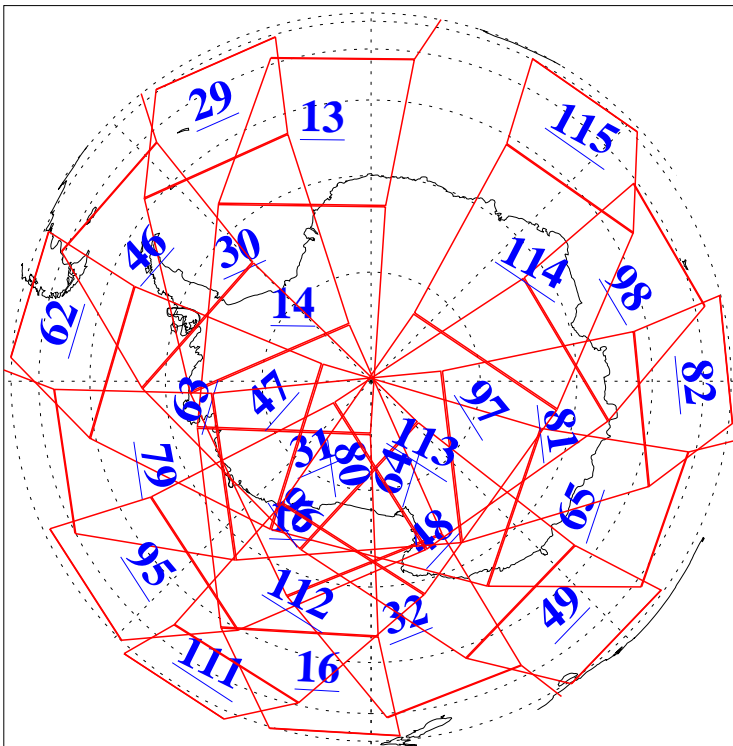

L1B Availability
AMSU Granules: 240
HSB Granules: 0
AIRS Granules: 240

25 Feb 2022
DoY 56
Aqua Day 7237
Granules: 1 to 120

Granules: 121 to 240

Legend: AMSU Available, *HSB Available*, *AIRS Available*

L1B Availability
 AMSU Granules: 240
 HSB Granules: 0
 AIRS Granules: 240

25 Feb 2022
 DoY 56
 Aqua Day 7237

Ascending Granules

Descending Granules

Legend: AMSU Available, HSB Available, AIRS Available

L1B Availability
 AMSU Granules: 240
 HSB Granules: 0
 AIRS Granules: 240

25 Feb 2022
 DoY 56
 Aqua Day 7237

Northern Hemisphere Granules

Southern Hemisphere Granules

Legend: AMSU Available, HSB Available, AIRS Available