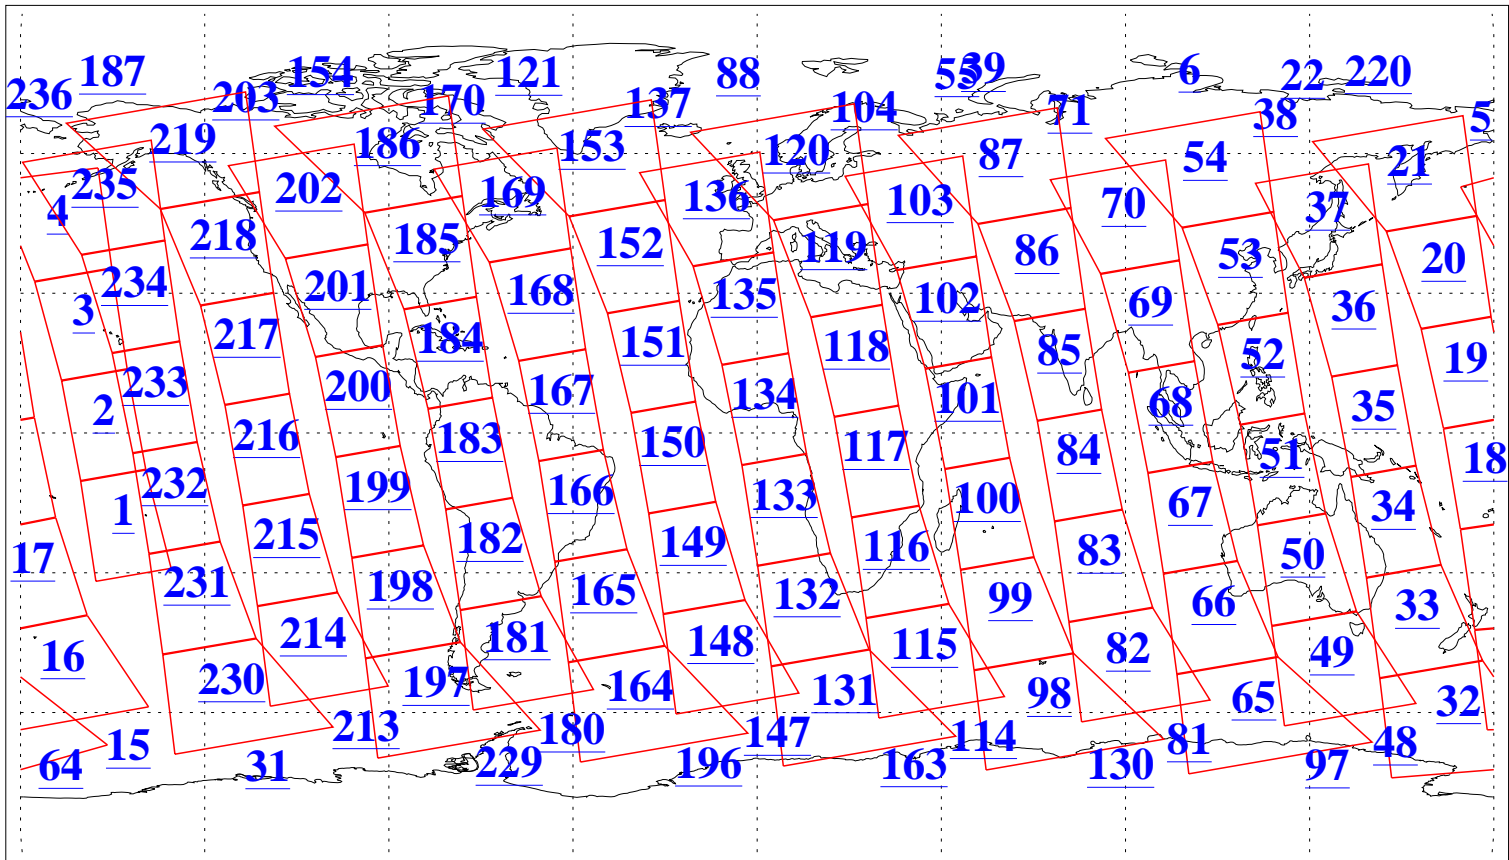

L1B Availability
AMSU Granules: 240
HSB Granules: 0
AIRS Granules: 240

25 Feb 2022
DoY 56
Aqua Day 7237
Granules: 1 to 120

Granules: 121 to 240

Legend: AMSU Available, *HSB Available*, *AIRS Available*

L1B Availability
 AMSU Granules: 240
 HSB Granules: 0
 AIRS Granules: 240

25 Feb 2022
 DoY 56
 Aqua Day 7237

Ascending Granules

Descending Granules

Legend: AMSU Available, HSB Available, AIRS Available

L1B Availability
 AMSU Granules: 240
 HSB Granules: 0
 AIRS Granules: 240

25 Feb 2022
 DoY 56
 Aqua Day 7237

Northern Hemisphere Granules

Southern Hemisphere Granules

Legend: AMSU Available, HSB Available, AIRS Available