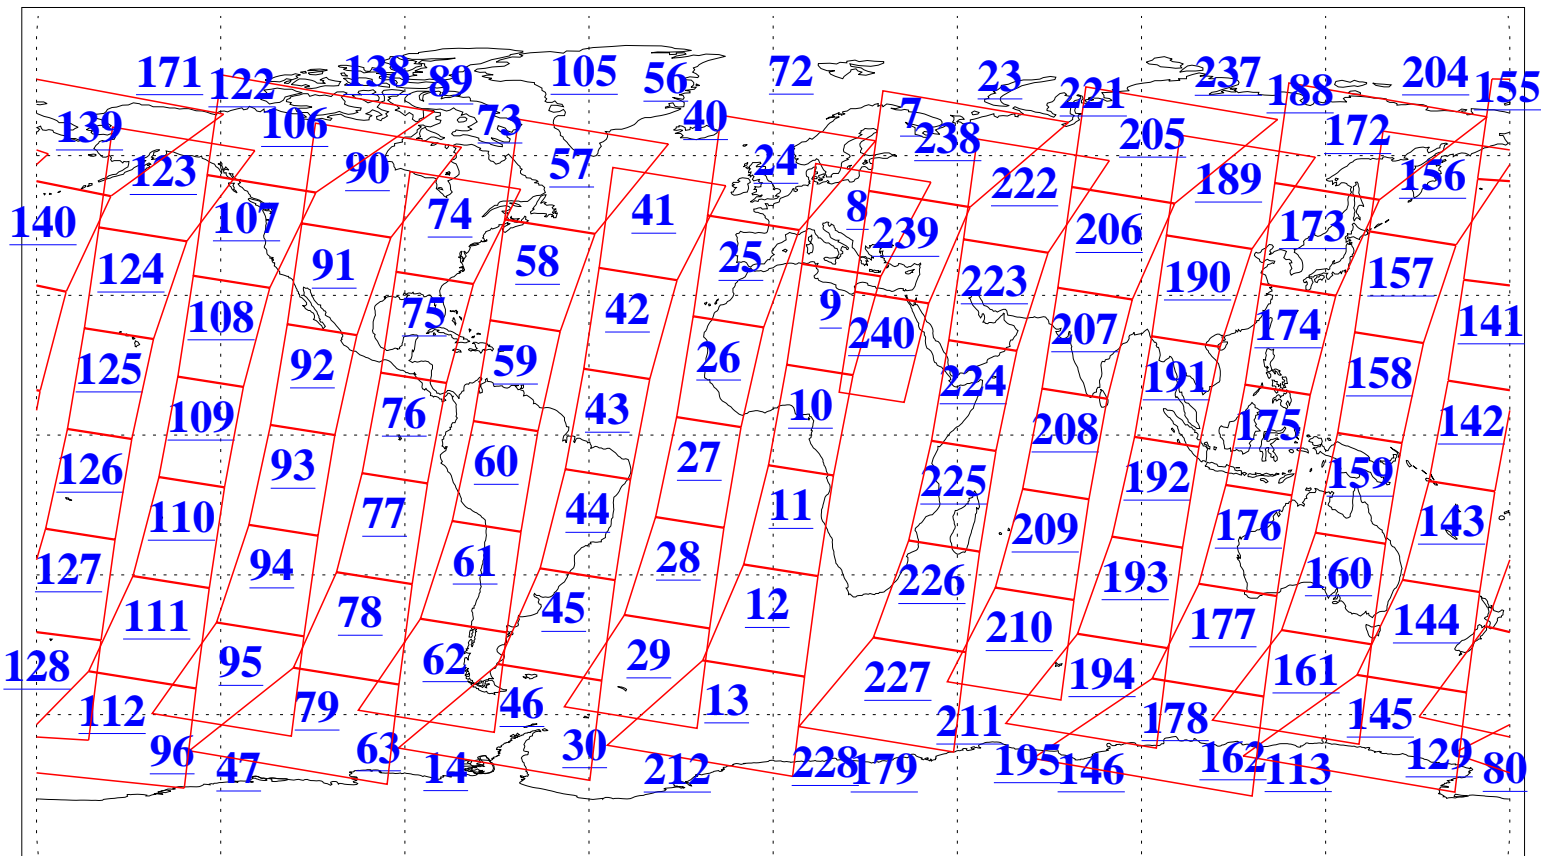

L1B Availability
AMSU Granules: 240
HSB Granules: 0
AIRS Granules: 240

25 Feb 2022
DoY 56
Aqua Day 7237
Granules: 1 to 120

Granules: 121 to 240

Legend: AMSU Available, *HSB Available*, *AIRS Available*

L1B Availability
 AMSU Granules: 240
 HSB Granules: 0
 AIRS Granules: 240

25 Feb 2022
 DoY 56
 Aqua Day 7237

Ascending Granules

Descending Granules

Legend: AMSU Available, HSB Available, AIRS Available

L1B Availability
 AMSU Granules: 240
 HSB Granules: 0
 AIRS Granules: 240

25 Feb 2022
 DoY 56
 Aqua Day 7237

Northern Hemisphere Granules

Southern Hemisphere Granules

Legend: AMSU Available, HSB Available, AIRS Available