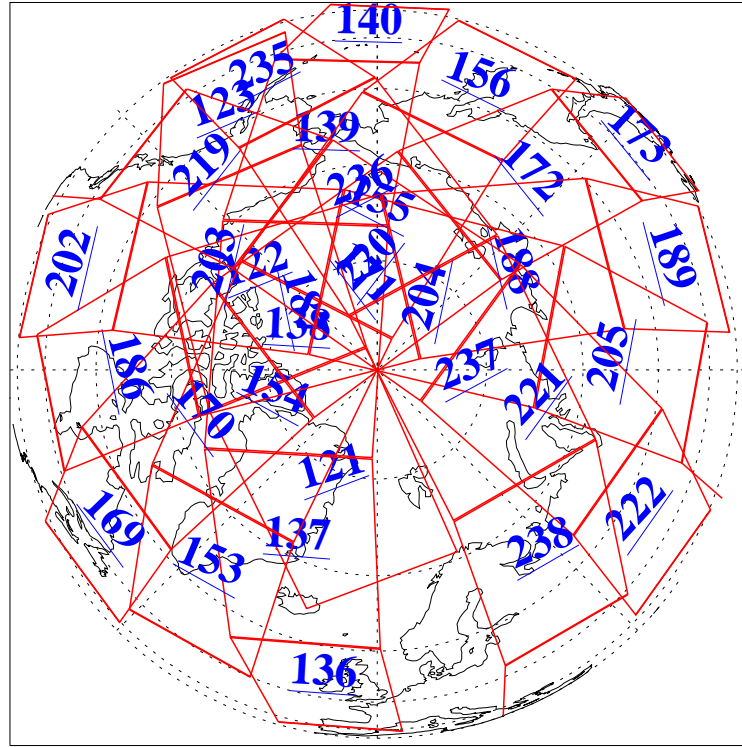

25 Feb 2022
 DoY 56
 Aqua Day 7237

Ascending Granules

Descending Granules

Legend: AMSU Available, HSB Available, AIRS Available

L1B Availability
 AMSU Granules: 240
 HSB Granules: 0
 AIRS Granules: 240

25 Feb 2022
 DoY 56
 Aqua Day 7237

Northern Hemisphere Granules

Southern Hemisphere Granules

Legend: AMSU Available, HSB Available, AIRS Available