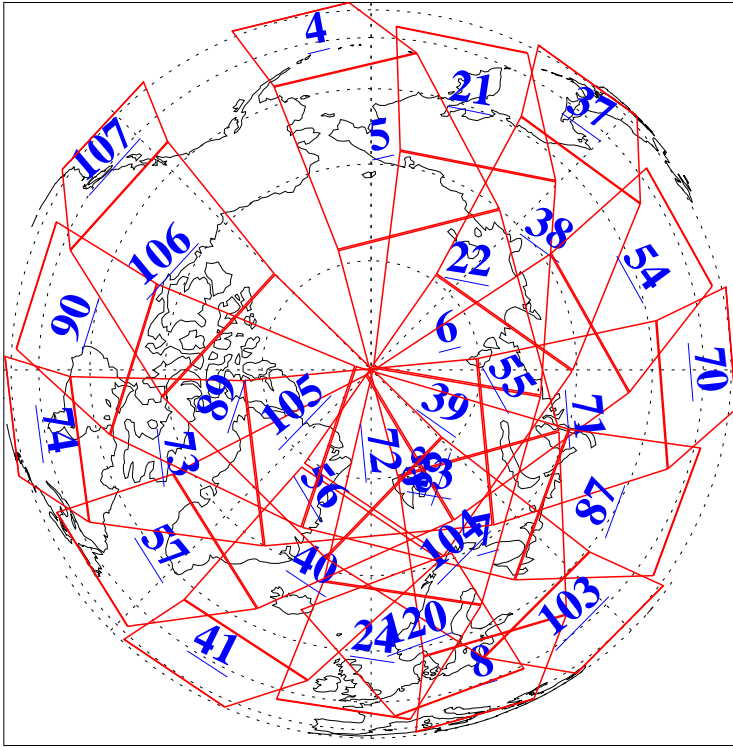

L1B Availability
AMSU Granules: 240
HSB Granules: 0
AIRS Granules: 240

25 Feb 2022
DoY 56
Aqua Day 7237
Granules: 1 to 120

Granules: 121 to 240

Legend: AMSU Available, *HSB Available*, *AIRS Available*

L1B Availability
 AMSU Granules: 240
 HSB Granules: 0
 AIRS Granules: 240

25 Feb 2022
 DoY 56
 Aqua Day 7237

Ascending Granules

Descending Granules

Legend: AMSU Available, HSB Available, AIRS Available

L1B Availability
 AMSU Granules: 240
 HSB Granules: 0
 AIRS Granules: 240

25 Feb 2022
 DoY 56
 Aqua Day 7237

Northern Hemisphere Granules

Southern Hemisphere Granules

Legend: AMSU Available, HSB Available, AIRS Available