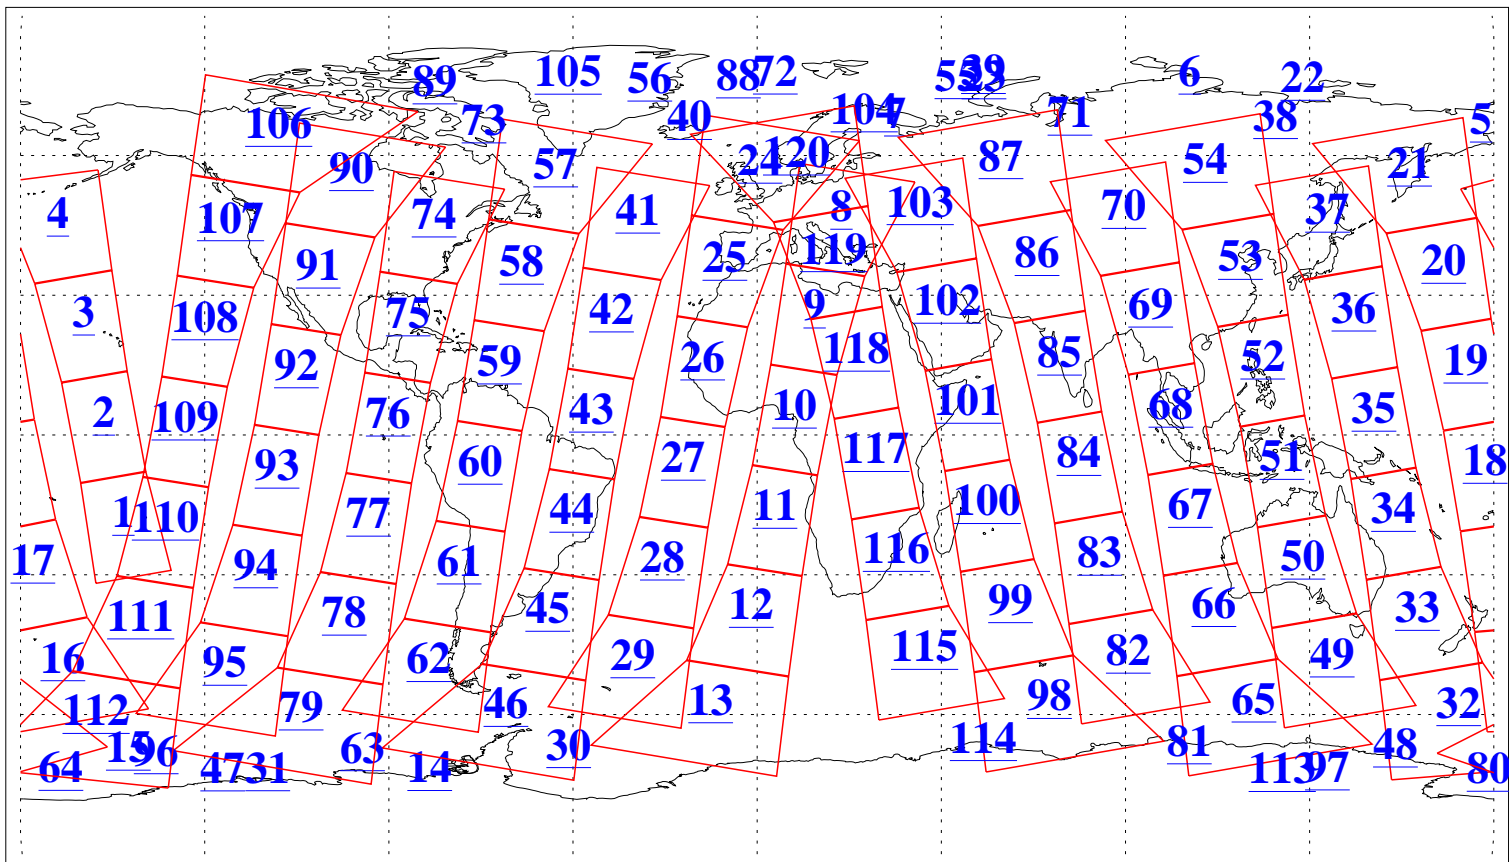

L1B Availability
AMSU Granules: 240
HSB Granules: 0
AIRS Granules: 240

25 Feb 2022
DoY 56
Aqua Day 7237
Granules: 1 to 120

Granules: 121 to 240

Legend: AMSU Available, *HSB Available*, *AIRS Available*

L1B Availability
 AMSU Granules: 240
 HSB Granules: 0
 AIRS Granules: 240

25 Feb 2022
 DoY 56
 Aqua Day 7237

Ascending Granules

Descending Granules

Legend: AMSU Available, HSB Available, AIRS Available

L1B Availability
 AMSU Granules: 240
 HSB Granules: 0
 AIRS Granules: 240

25 Feb 2022
 DoY 56
 Aqua Day 7237

Northern Hemisphere Granules

Southern Hemisphere Granules

Legend: AMSU Available, HSB Available, AIRS Available