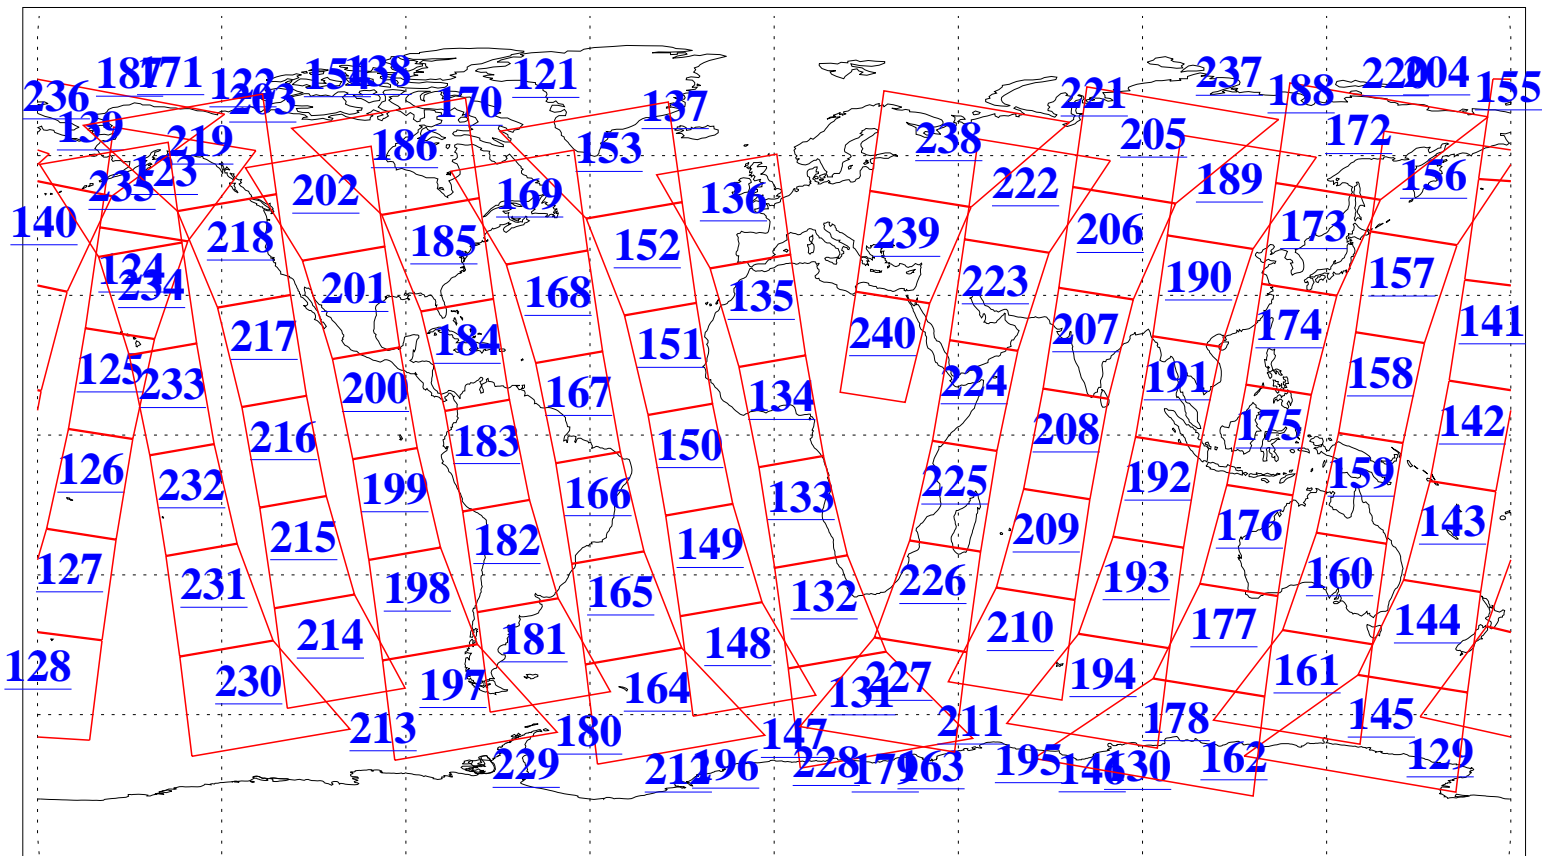

L1B Availability
AMSU Granules: 240
HSB Granules: 0
AIRS Granules: 240

25 Feb 2022
DoY 56
Aqua Day 7237
Granules: 1 to 120

Granules: 121 to 240

Legend: AMSU Available, *HSB Available*, *AIRS Available*

L1B Availability
 AMSU Granules: 240
 HSB Granules: 0
 AIRS Granules: 240

25 Feb 2022
 DoY 56
 Aqua Day 7237

Ascending Granules

Descending Granules

Legend: AMSU Available, HSB Available, AIRS Available

L1B Availability
 AMSU Granules: 240
 HSB Granules: 0
 AIRS Granules: 240

25 Feb 2022
 DoY 56
 Aqua Day 7237

Northern Hemisphere Granules

Southern Hemisphere Granules

Legend: AMSU Available, HSB Available, AIRS Available