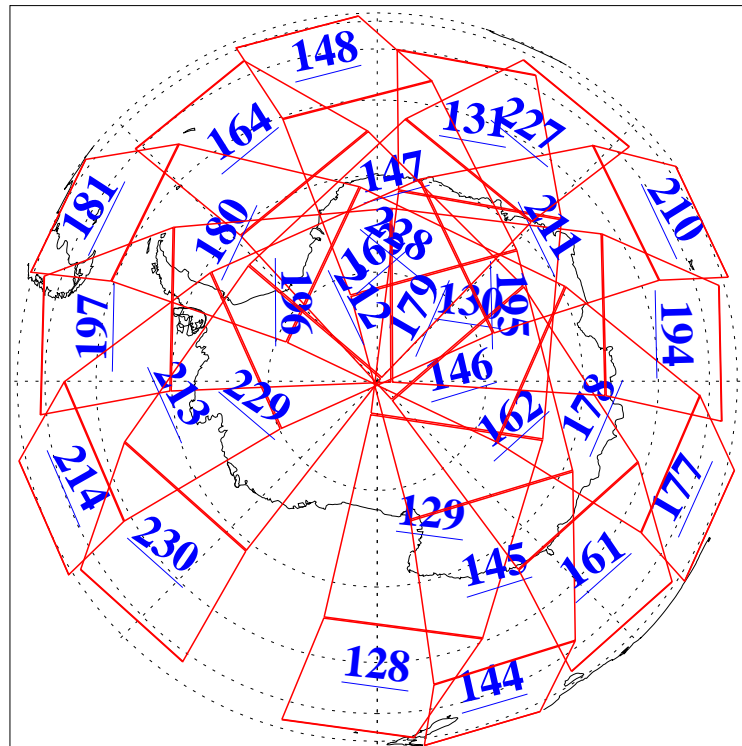

25 Feb 2022
 DoY 56
 Aqua Day 7237

Ascending Granules

Descending Granules

Legend: AMSU Available, HSB Available, AIRS Available

L1B Availability
 AMSU Granules: 240
 HSB Granules: 0
 AIRS Granules: 240

25 Feb 2022
 DoY 56
 Aqua Day 7237

Northern Hemisphere Granules

Southern Hemisphere Granules

Legend: AMSU Available, HSB Available, AIRS Available