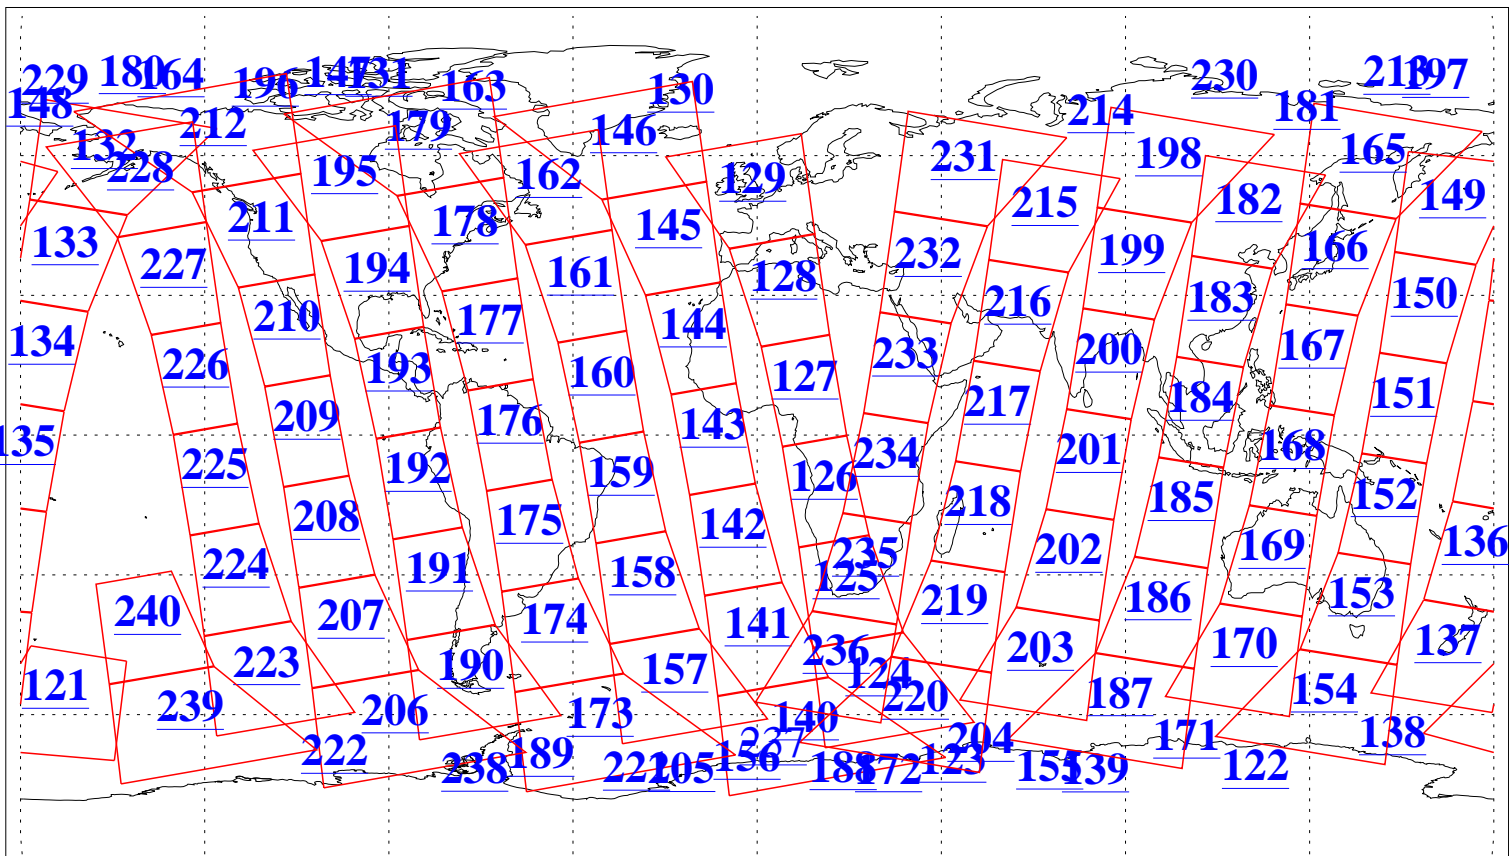

L1B Availability  
AMSU Granules: 240  
HSB Granules: 0  
AIRS Granules: 239

24 Feb 2022  
DoY 55  
Aqua Day 7236  
Granules: 1 to 120

Granules: 121 to 240

Legend: AMSU Available, *HSB Available*, *AIRS Available*

L1B Availability  
 AMSU Granules: 240  
 HSB Granules: 0  
 AIRS Granules: 239

24 Feb 2022  
 DoY 55  
 Aqua Day 7236

Ascending Granules

Descending Granules

Legend: AMSU Available, HSB Available, AIRS Available

L1B Availability  
 AMSU Granules: 240  
 HSB Granules: 0  
 AIRS Granules: 239

24 Feb 2022  
 DoY 55  
 Aqua Day 7236

Northern Hemisphere Granules

Southern Hemisphere Granules

Legend: AMSU Available, HSB Available, **AIRS Available**