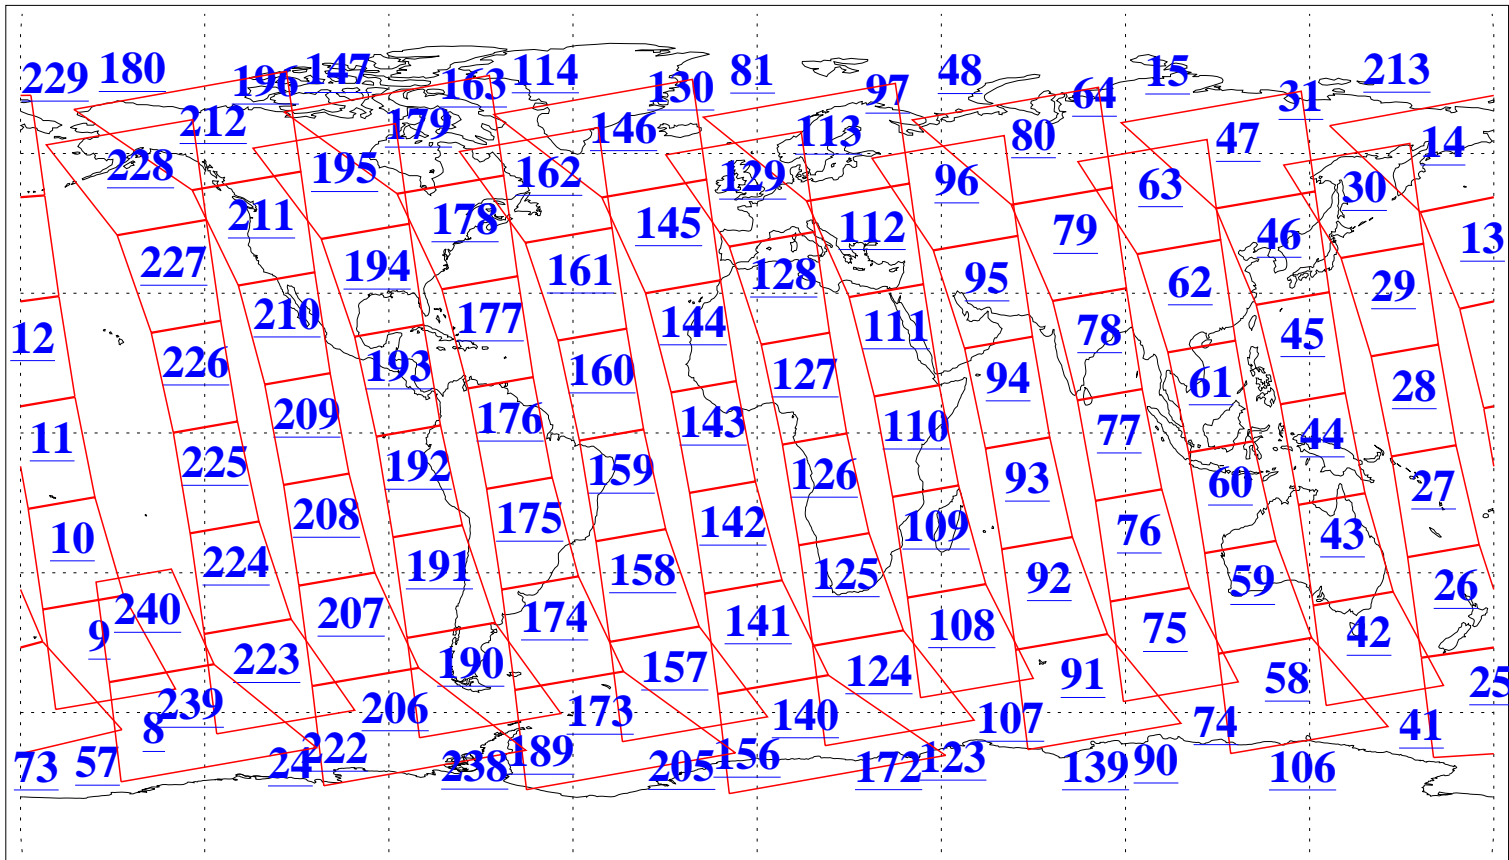

L1B Availability  
AMSU Granules: 240  
HSB Granules: 0  
AIRS Granules: 239

24 Feb 2022  
DoY 55  
Aqua Day 7236  
Granules: 1 to 120

Granules: 121 to 240

Legend: AMSU Available, *HSB Available*, *AIRS Available*

L1B Availability  
 AMSU Granules: 240  
 HSB Granules: 0  
 AIRS Granules: 239

24 Feb 2022  
 DoY 55  
 Aqua Day 7236

Ascending Granules

Descending Granules

Legend: AMSU Available, HSB Available, AIRS Available

L1B Availability  
 AMSU Granules: 240  
 HSB Granules: 0  
 AIRS Granules: 239

24 Feb 2022  
 DoY 55  
 Aqua Day 7236

Northern Hemisphere Granules

Southern Hemisphere Granules

Legend: AMSU Available, HSB Available, **AIRS Available**