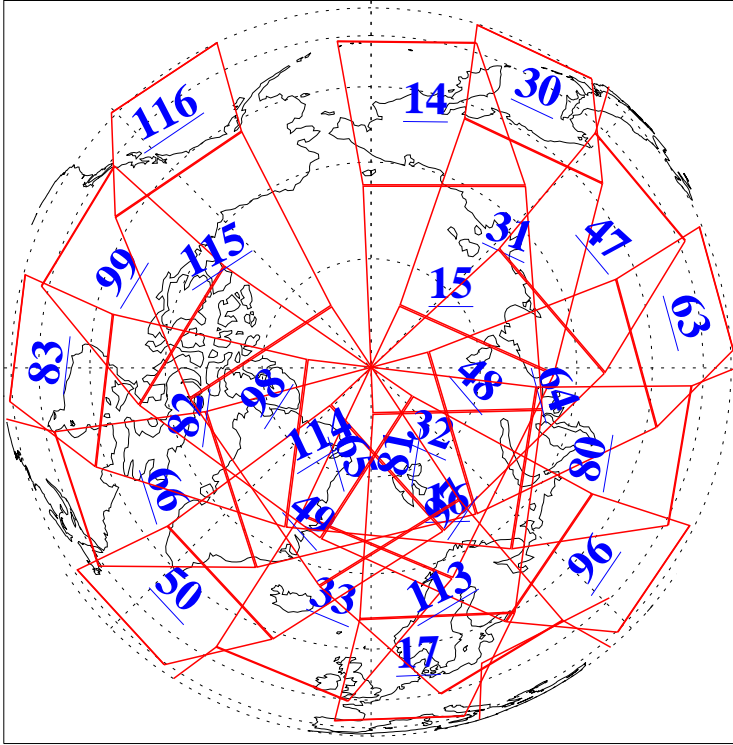

L1B Availability  
AMSU Granules: 240  
HSB Granules: 0  
AIRS Granules: 239

24 Feb 2022  
DoY 55  
Aqua Day 7236  
Granules: 1 to 120

Granules: 121 to 240

Legend: AMSU Available, *HSB Available*, *AIRS Available*

L1B Availability  
 AMSU Granules: 240  
 HSB Granules: 0  
 AIRS Granules: 239

24 Feb 2022  
 DoY 55  
 Aqua Day 7236

Ascending Granules

Descending Granules

Legend: AMSU Available, HSB Available, AIRS Available

L1B Availability  
 AMSU Granules: 240  
 HSB Granules: 0  
 AIRS Granules: 239

24 Feb 2022  
 DoY 55  
 Aqua Day 7236

Northern Hemisphere Granules

Southern Hemisphere Granules

Legend: AMSU Available, HSB Available, **AIRS Available**