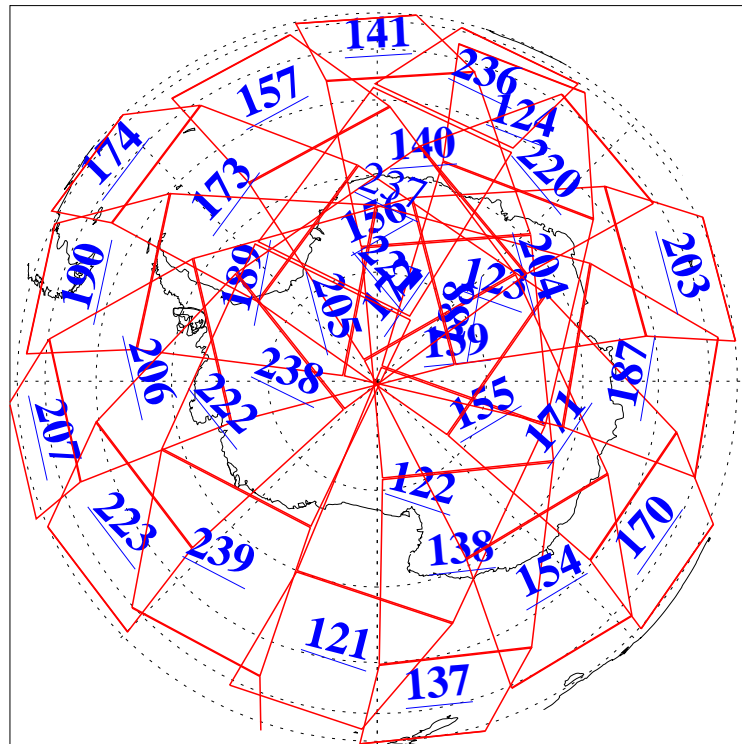

L1B Availability  
AMSU Granules: 240  
HSB Granules: 0  
AIRS Granules: 239

24 Feb 2022  
DoY 55  
Aqua Day 7236  
Granules: 1 to 120

Granules: 121 to 240

Legend: AMSU Available, *HSB Available*, *AIRS Available*

L1B Availability  
 AMSU Granules: 240  
 HSB Granules: 0  
 AIRS Granules: 239

24 Feb 2022  
 DoY 55  
 Aqua Day 7236

Ascending Granules

Descending Granules

Legend: AMSU Available, HSB Available, AIRS Available

L1B Availability  
 AMSU Granules: 240  
 HSB Granules: 0  
 AIRS Granules: 239

24 Feb 2022  
 DoY 55  
 Aqua Day 7236

Northern Hemisphere Granules

Southern Hemisphere Granules

Legend: AMSU Available, HSB Available, **AIRS Available**