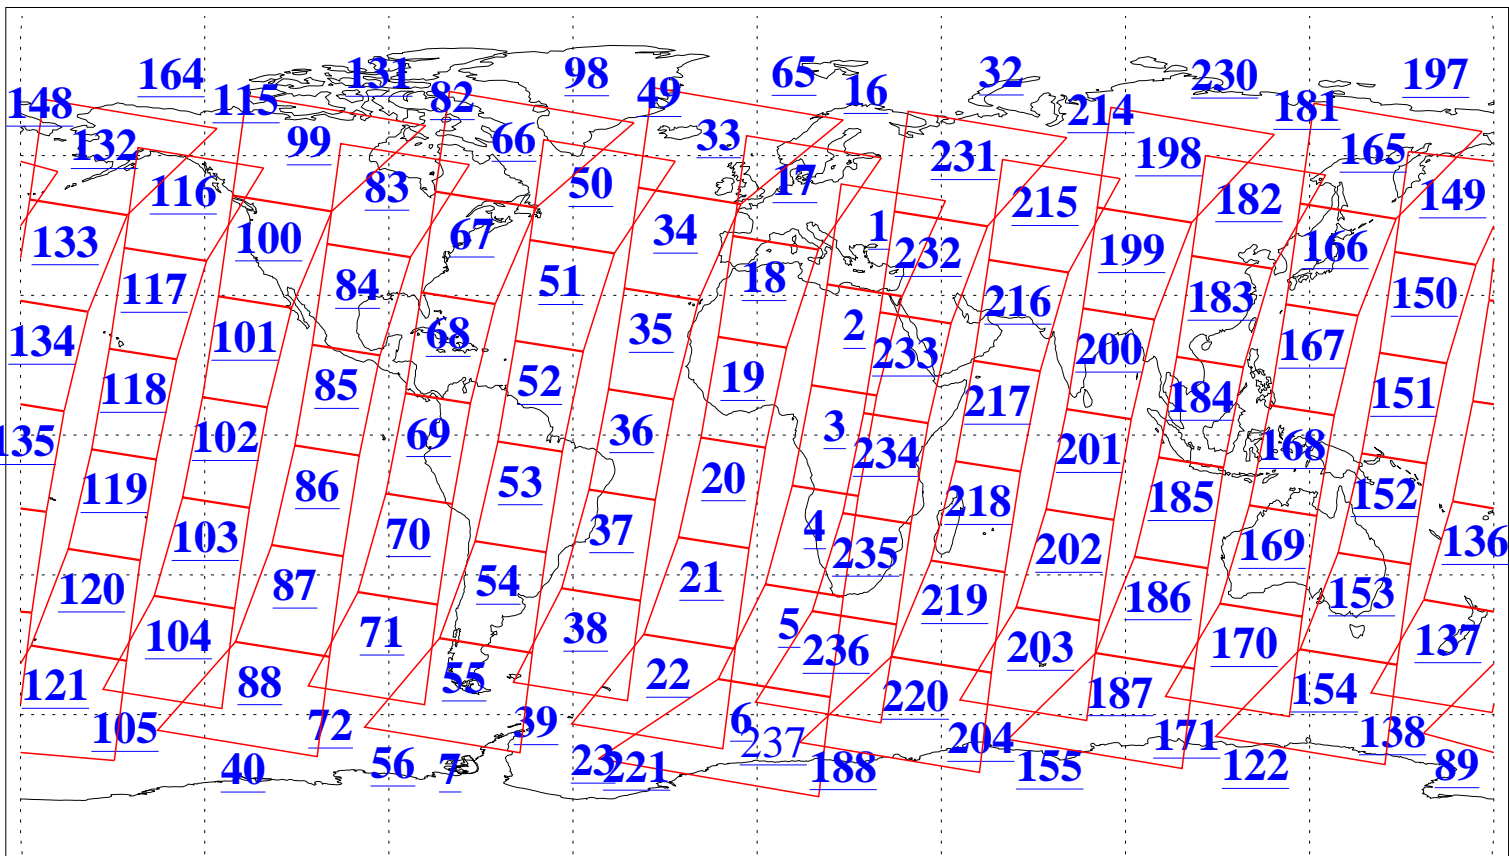

L1B Availability  
AMSU Granules: 240  
HSB Granules: 0  
AIRS Granules: 239

24 Feb 2022  
DoY 55  
Aqua Day 7236  
Granules: 1 to 120

Granules: 121 to 240

Legend: AMSU Available, *HSB Available*, *AIRS Available*

L1B Availability  
 AMSU Granules: 240  
 HSB Granules: 0  
 AIRS Granules: 239

24 Feb 2022  
 DoY 55  
 Aqua Day 7236

Ascending Granules

Descending Granules

Legend: AMSU Available, HSB Available, AIRS Available

L1B Availability  
 AMSU Granules: 240  
 HSB Granules: 0  
 AIRS Granules: 239

24 Feb 2022  
 DoY 55  
 Aqua Day 7236

Northern Hemisphere Granules

Southern Hemisphere Granules

Legend: AMSU Available, HSB Available, **AIRS Available**