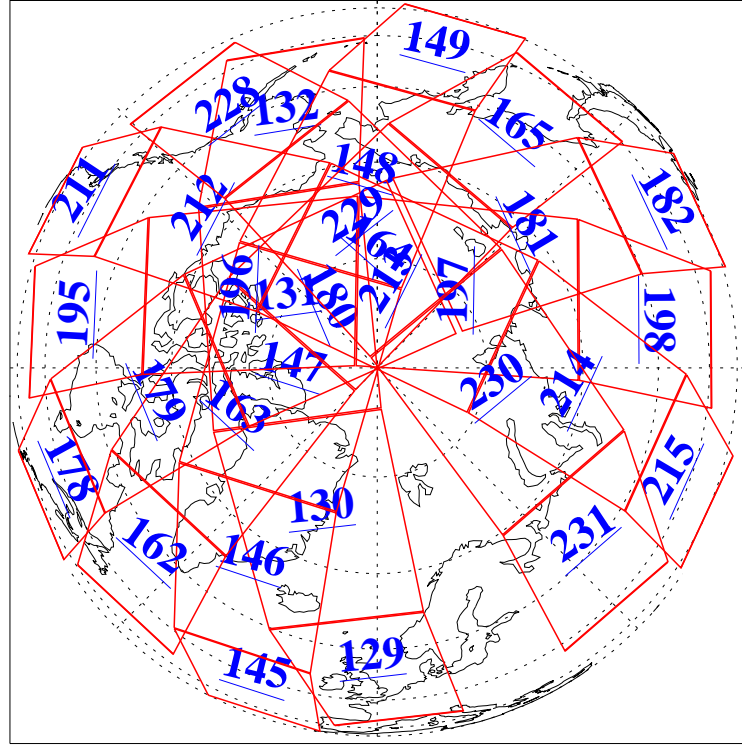

L1B Availability  
 AMSU Granules: 240  
 HSB Granules: 0  
 AIRS Granules: 239

24 Feb 2022  
 DoY 55  
 Aqua Day 7236

Ascending Granules

Descending Granules

Legend: AMSU Available, HSB Available, AIRS Available

L1B Availability  
 AMSU Granules: 240  
 HSB Granules: 0  
 AIRS Granules: 239

24 Feb 2022  
 DoY 55  
 Aqua Day 7236

Northern Hemisphere Granules

Southern Hemisphere Granules

Legend: AMSU Available, HSB Available, **AIRS Available**