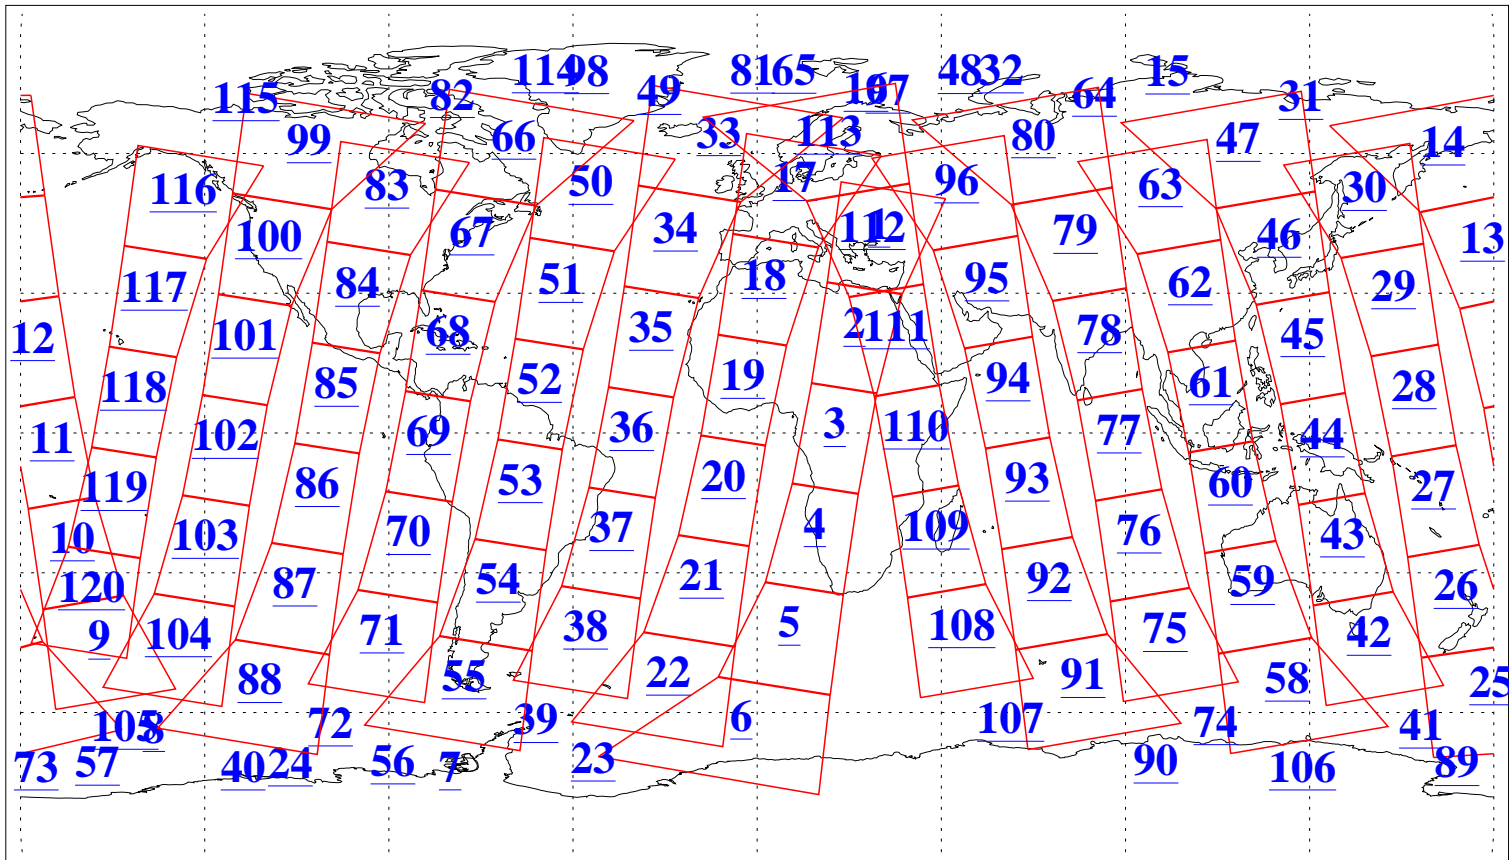

L1B Availability  
AMSU Granules: 240  
HSB Granules: 0  
AIRS Granules: 239

24 Feb 2022  
DoY 55  
Aqua Day 7236  
Granules: 1 to 120

Granules: 121 to 240

Legend: AMSU Available, *HSB Available*, *AIRS Available*

L1B Availability  
 AMSU Granules: 240  
 HSB Granules: 0  
 AIRS Granules: 239

24 Feb 2022  
 DoY 55  
 Aqua Day 7236

Ascending Granules

Descending Granules

Legend: AMSU Available, HSB Available, AIRS Available

L1B Availability  
 AMSU Granules: 240  
 HSB Granules: 0  
 AIRS Granules: 239

24 Feb 2022  
 DoY 55  
 Aqua Day 7236

Northern Hemisphere Granules

Southern Hemisphere Granules

Legend: AMSU Available, HSB Available, **AIRS Available**