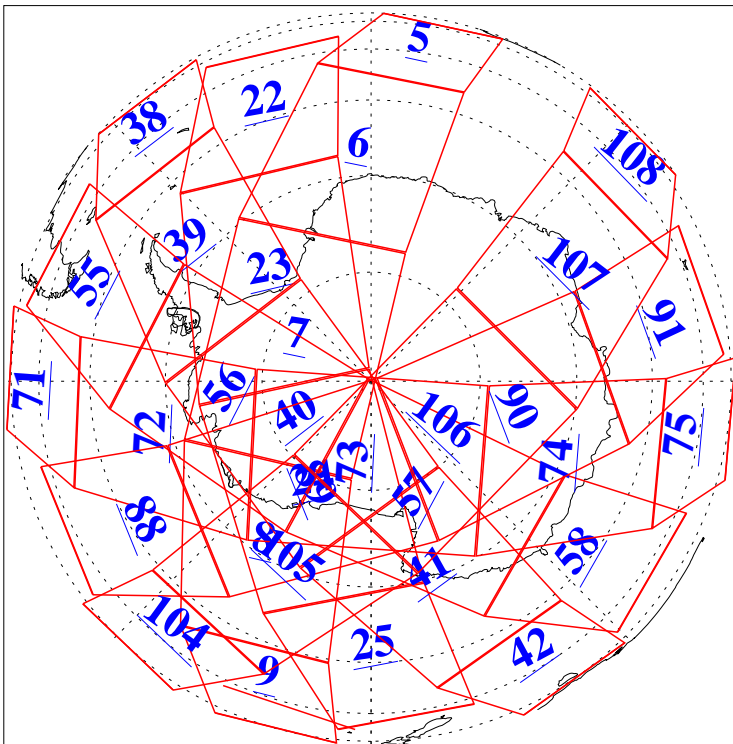

L1B Availability  
AMSU Granules: 240  
HSB Granules: 0  
AIRS Granules: 239

24 Feb 2022  
DoY 55  
Aqua Day 7236  
Granules: 1 to 120

Granules: 121 to 240

Legend: AMSU Available, *HSB Available*, *AIRS Available*

L1B Availability  
 AMSU Granules: 240  
 HSB Granules: 0  
 AIRS Granules: 239

24 Feb 2022  
 DoY 55  
 Aqua Day 7236

Ascending Granules

Descending Granules

Legend: AMSU Available, HSB Available, AIRS Available

L1B Availability  
 AMSU Granules: 240  
 HSB Granules: 0  
 AIRS Granules: 239

24 Feb 2022  
 DoY 55  
 Aqua Day 7236

Northern Hemisphere Granules

Southern Hemisphere Granules

Legend: AMSU Available, HSB Available, **AIRS Available**