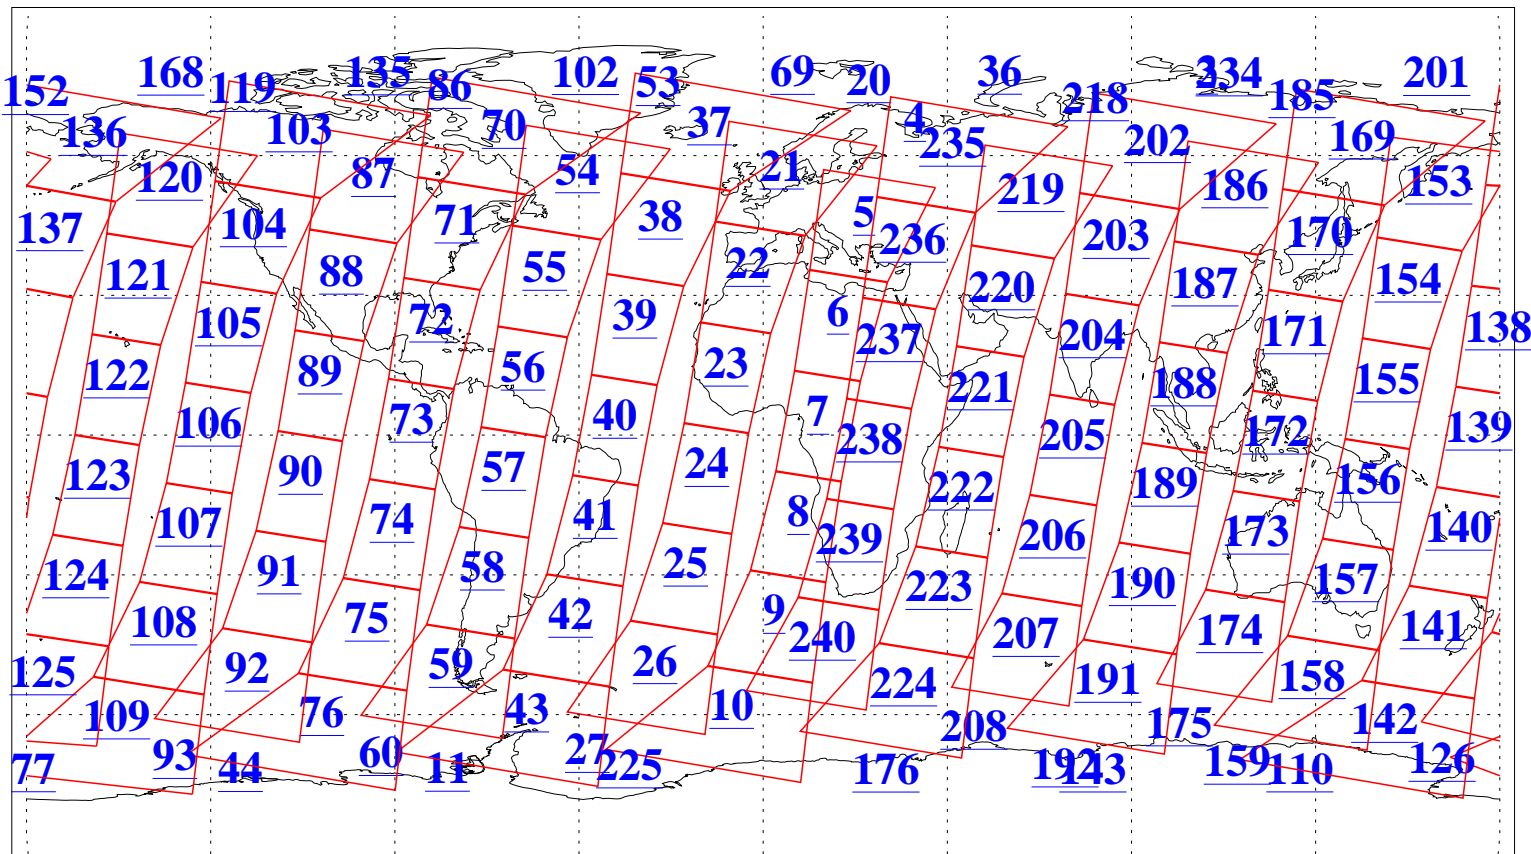

L1B Availability
 AMSU Granules: 240
 HSB Granules: 0
 AIRS Granules: 240

20 Feb 2022
 DoY 51
 Aqua Day 7232
 Granules: 1 to 120

Granules: 121 to 240

Legend: AMSU Available, *HSB Available*, *AIRS Available*

L1B Availability
AMSU Granules: 240
HSB Granules: 0
AIRS Granules: 240

20 Feb 2022
DoY 51
Aqua Day 7232

Ascending Granules

Descending Granules

Legend: AMSU Available, HSB Available, AIRS Available

L1B Availability
 AMSU Granules: 240
 HSB Granules: 0
 AIRS Granules: 240