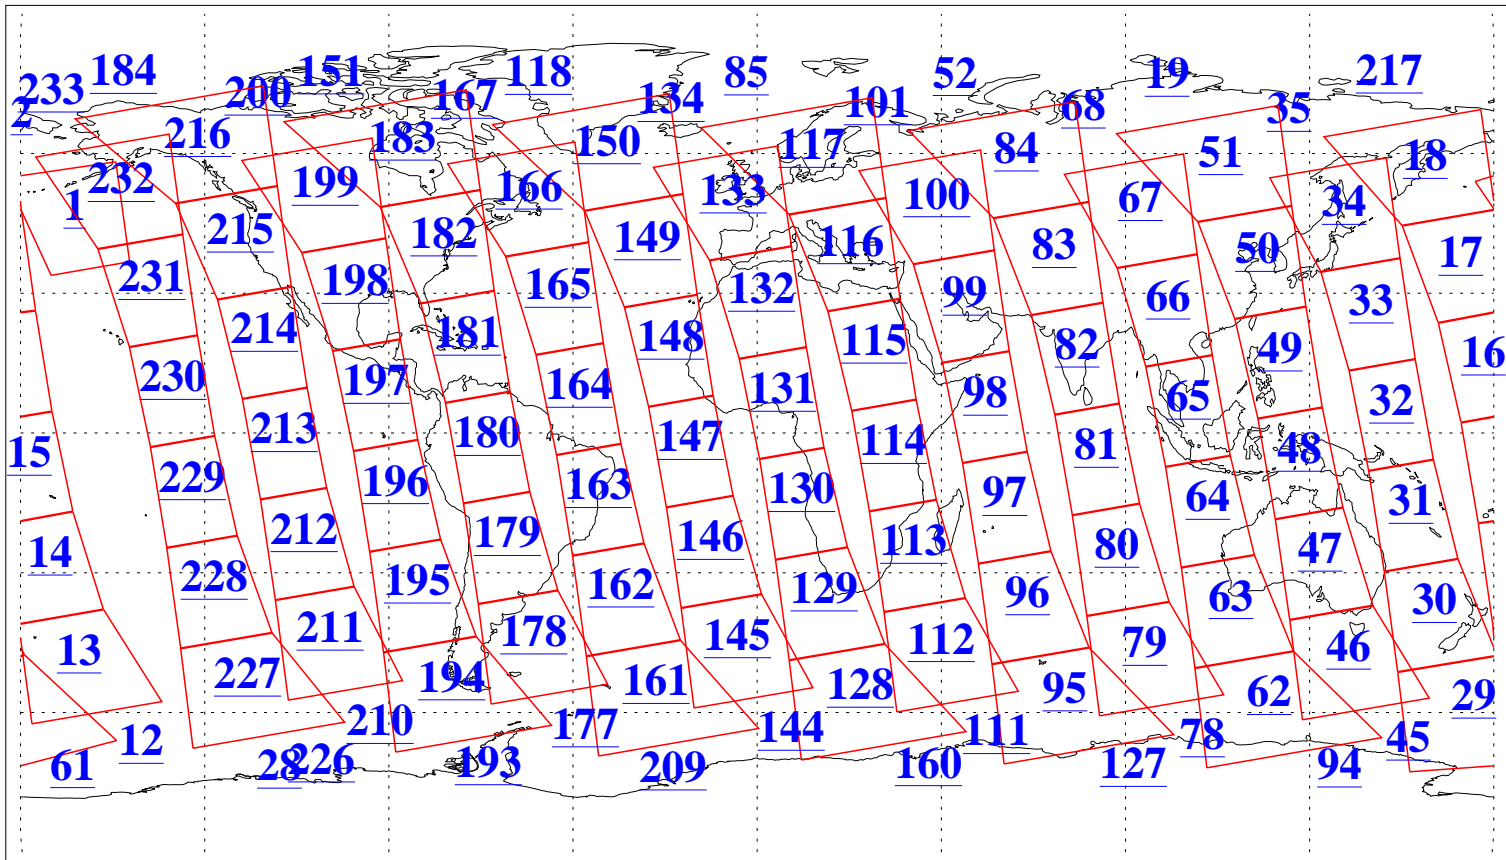

L1B Availability
 AMSU Granules: 240
 HSB Granules: 0
 AIRS Granules: 240

20 Feb 2022
 DoY 51
 Aqua Day 7232
 Granules: 1 to 120

Granules: 121 to 240

Legend: AMSU Available, *HSB Available*, *AIRS Available*

L1B Availability
AMSU Granules: 240
HSB Granules: 0
AIRS Granules: 240

20 Feb 2022
DoY 51
Aqua Day 7232

Ascending Granules

Descending Granules

Legend: AMSU Available, HSB Available, AIRS Available

L1B Availability
 AMSU Granules: 240
 HSB Granules: 0
 AIRS Granules: 240

20 Feb 2022
 DoY 51
 Aqua Day 7232

Northern Hemisphere Granules

Southern Hemisphere Granules

Legend: AMSU Available, HSB Available, AIRS Available