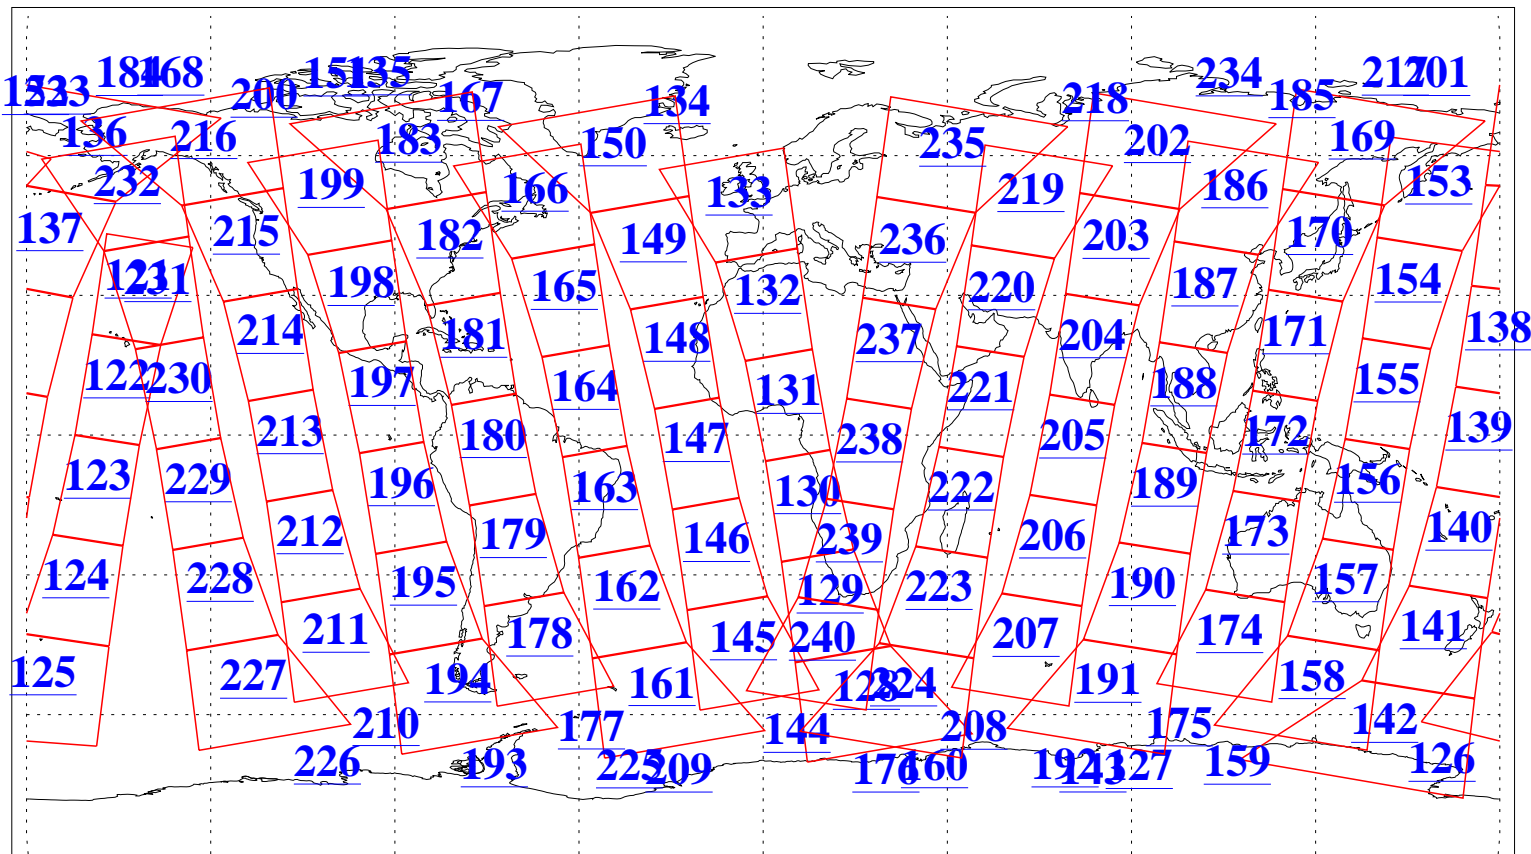

L1B Availability
 AMSU Granules: 240
 HSB Granules: 0
 AIRS Granules: 240

20 Feb 2022
 DoY 51
 Aqua Day 7232
 Granules: 1 to 120

Granules: 121 to 240

Legend: AMSU Available, *HSB Available*, *AIRS Available*

L1B Availability
AMSU Granules: 240
HSB Granules: 0
AIRS Granules: 240

20 Feb 2022
DoY 51
Aqua Day 7232

Ascending Granules

Descending Granules

Legend: AMSU Available, HSB Available, AIRS Available

L1B Availability
 AMSU Granules: 240
 HSB Granules: 0
 AIRS Granules: 240

20 Feb 2022
 DoY 51
 Aqua Day 7232

Northern Hemisphere Granules

Southern Hemisphere Granules

Legend: AMSU Available, HSB Available, AIRS Available