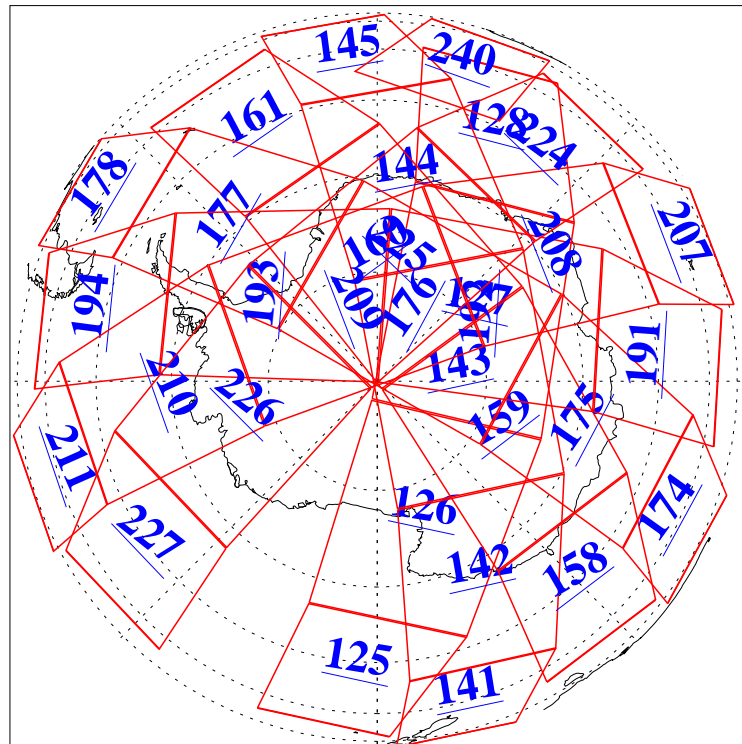

Legend: AMSU Available, HSB Available, AIRS Available