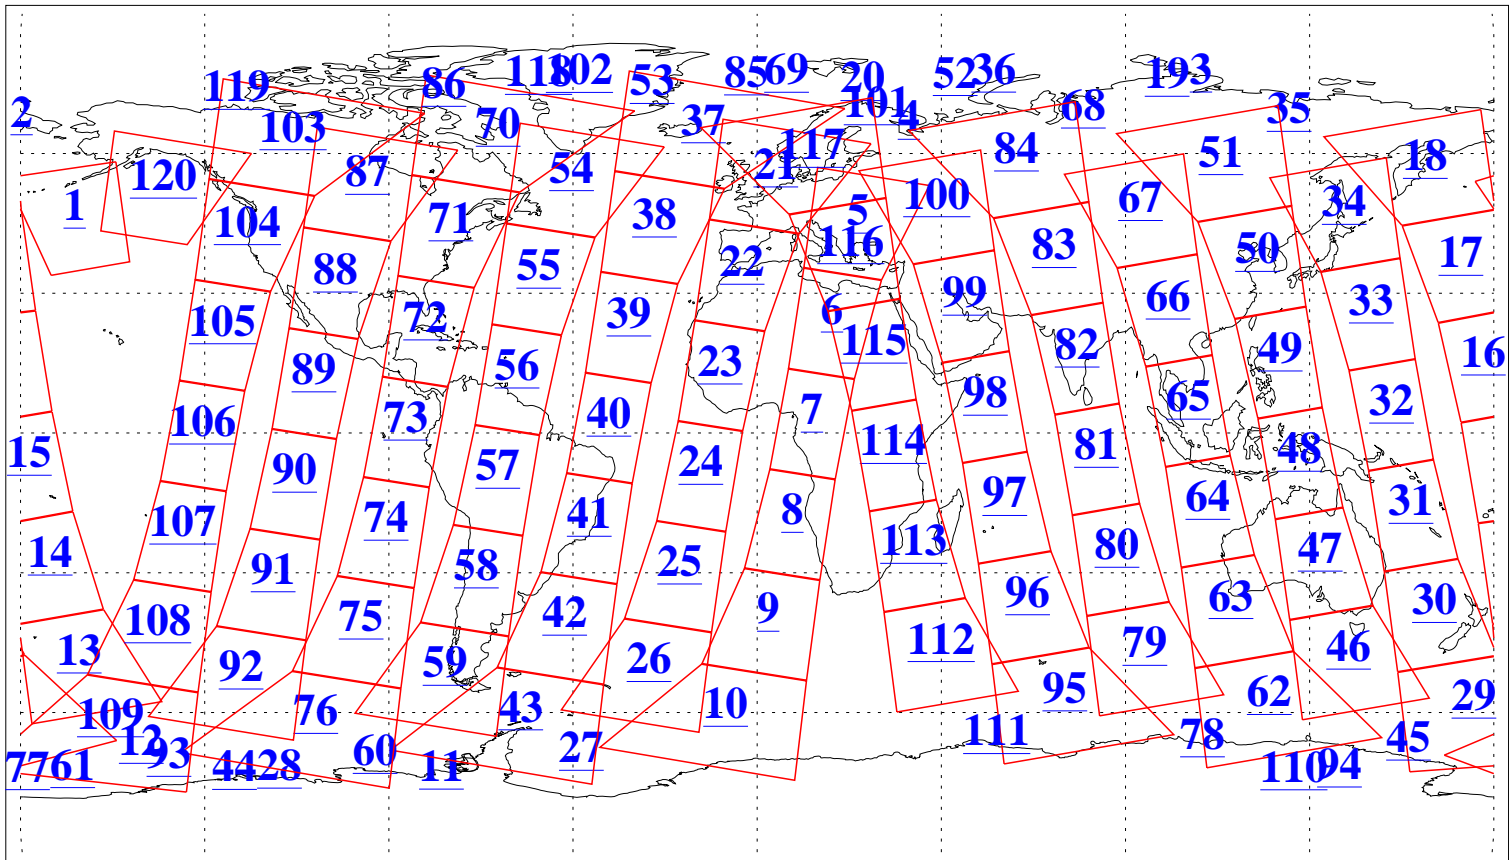

L1B Availability
 AMSU Granules: 240
 HSB Granules: 0
 AIRS Granules: 240

20 Feb 2022
 DoY 51
 Aqua Day 7232
 Granules: 1 to 120

Granules: 121 to 240

Legend: AMSU Available, *HSB Available*, *AIRS Available*

L1B Availability
AMSU Granules: 240
HSB Granules: 0
AIRS Granules: 240

20 Feb 2022
DoY 51
Aqua Day 7232

Ascending Granules

Descending Granules

Legend: AMSU Available, HSB Available, AIRS Available

L1B Availability
 AMSU Granules: 240
 HSB Granules: 0
 AIRS Granules: 240

20 Feb 2022
 DoY 51
 Aqua Day 7232

Northern Hemisphere Granules

Southern Hemisphere Granules

Legend: AMSU Available, HSB Available, AIRS Available