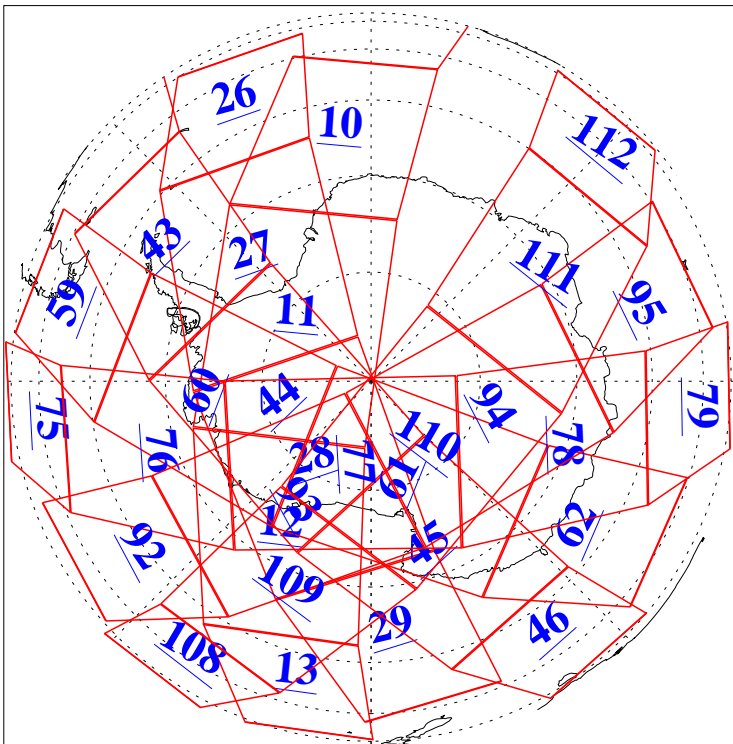

L1B Availability
 AMSU Granules: 240
 HSB Granules: 0
 AIRS Granules: 240

20 Feb 2022
 DoY 51
 Aqua Day 7232
 Granules: 1 to 120

Granules: 121 to 240

Legend: AMSU Available, *HSB Available*, *AIRS Available*

L1B Availability
AMSU Granules: 240
HSB Granules: 0
AIRS Granules: 240

20 Feb 2022
DoY 51
Aqua Day 7232

Ascending Granules

Descending Granules

Legend: AMSU Available, HSB Available, AIRS Available

L1B Availability
 AMSU Granules: 240
 HSB Granules: 0
 AIRS Granules: 240

20 Feb 2022
 DoY 51
 Aqua Day 7232

Northern Hemisphere Granules

Southern Hemisphere Granules

Legend: AMSU Available, HSB Available, AIRS Available