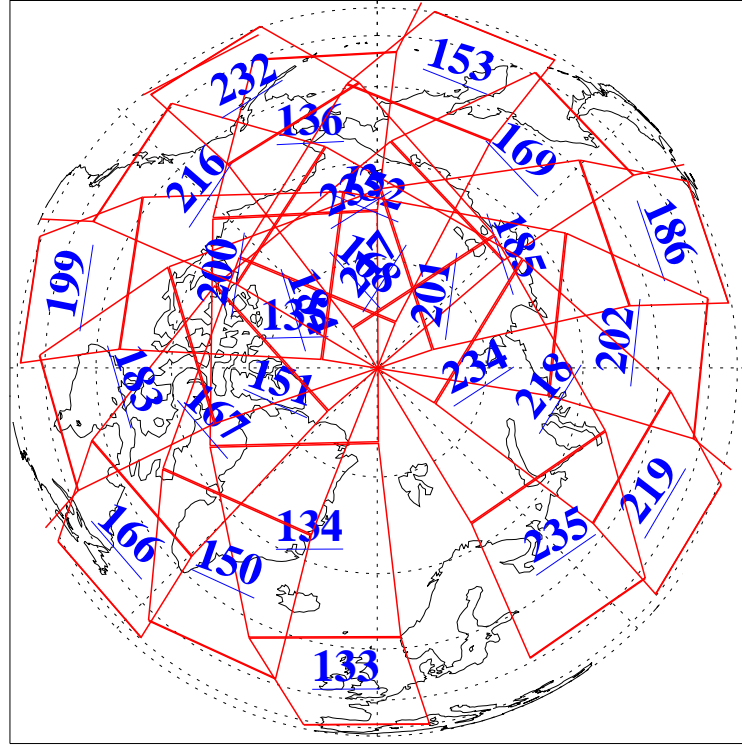

L1B Availability
AMSU Granules: 240
HSB Granules: 0
AIRS Granules: 240

20 Feb 2022
DoY 51
Aqua Day 7232

Northern Hemisphere Granules

Southern Hemisphere Granules