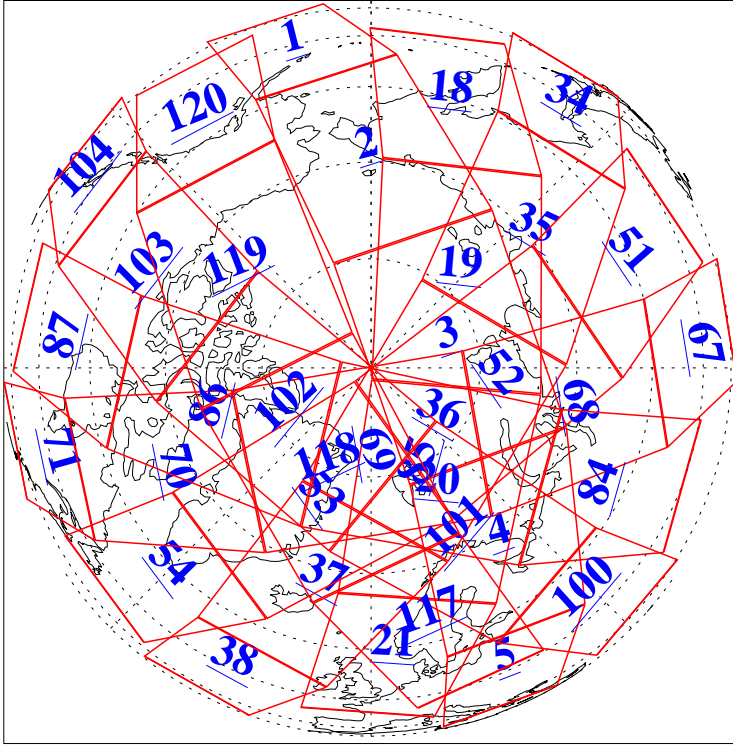

L1B Availability
 AMSU Granules: 240
 HSB Granules: 0
 AIRS Granules: 240

20 Feb 2022
 DoY 51
 Aqua Day 7232
 Granules: 1 to 120

Granules: 121 to 240

Legend: AMSU Available, *HSB Available*, *AIRS Available*

L1B Availability
AMSU Granules: 240
HSB Granules: 0
AIRS Granules: 240

20 Feb 2022
DoY 51
Aqua Day 7232

Ascending Granules

Descending Granules

Legend: AMSU Available, HSB Available, AIRS Available

L1B Availability
 AMSU Granules: 240
 HSB Granules: 0
 AIRS Granules: 240

20 Feb 2022
 DoY 51
 Aqua Day 7232

Northern Hemisphere Granules

Southern Hemisphere Granules

Legend: AMSU Available, HSB Available, AIRS Available