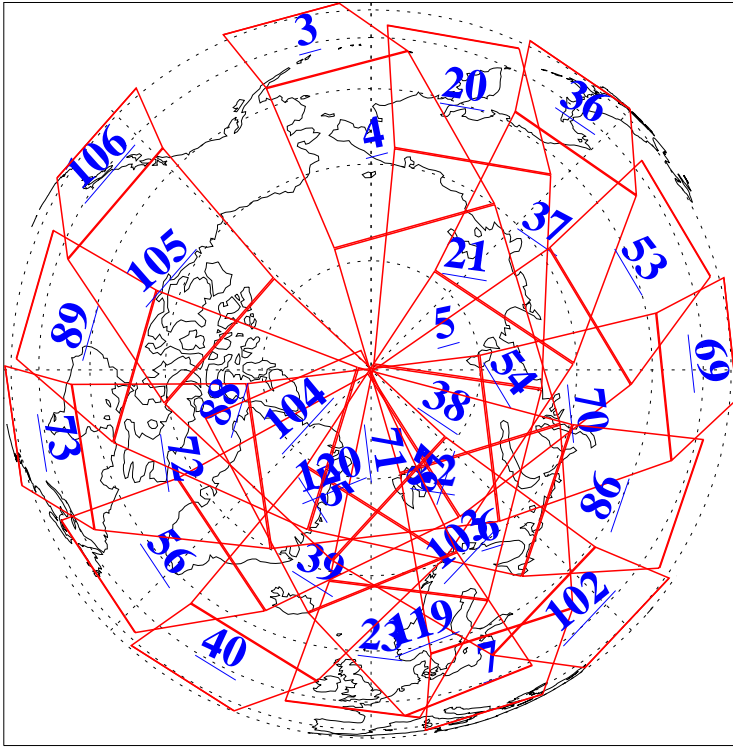

L1B Availability
AMSU Granules: 240
HSB Granules: 0
AIRS Granules: 240

18 Feb 2022
DoY 49
Aqua Day 7230

Northern Hemisphere Granules

Southern Hemisphere Granules