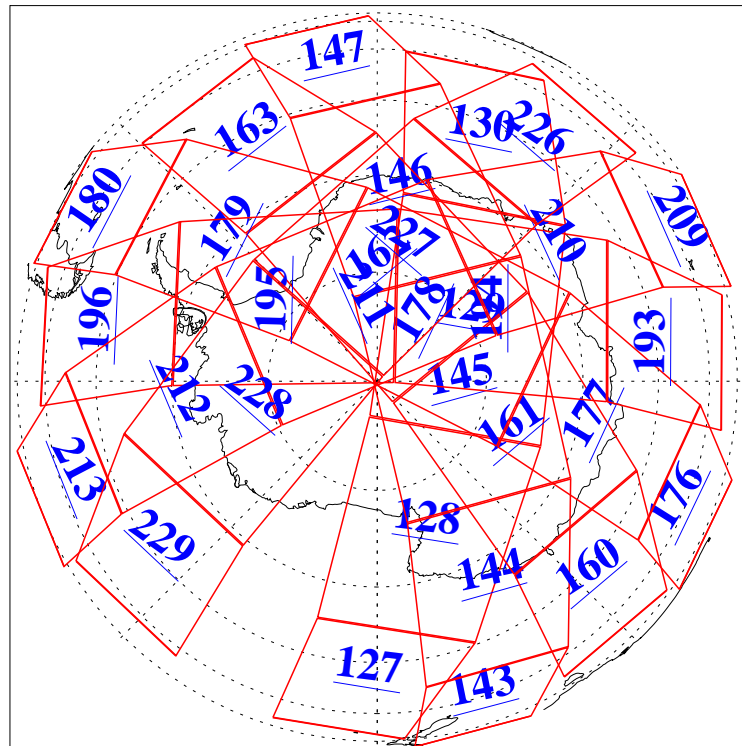

Legend: AMSU Available, ~~HSB Available~~, AIRS Available