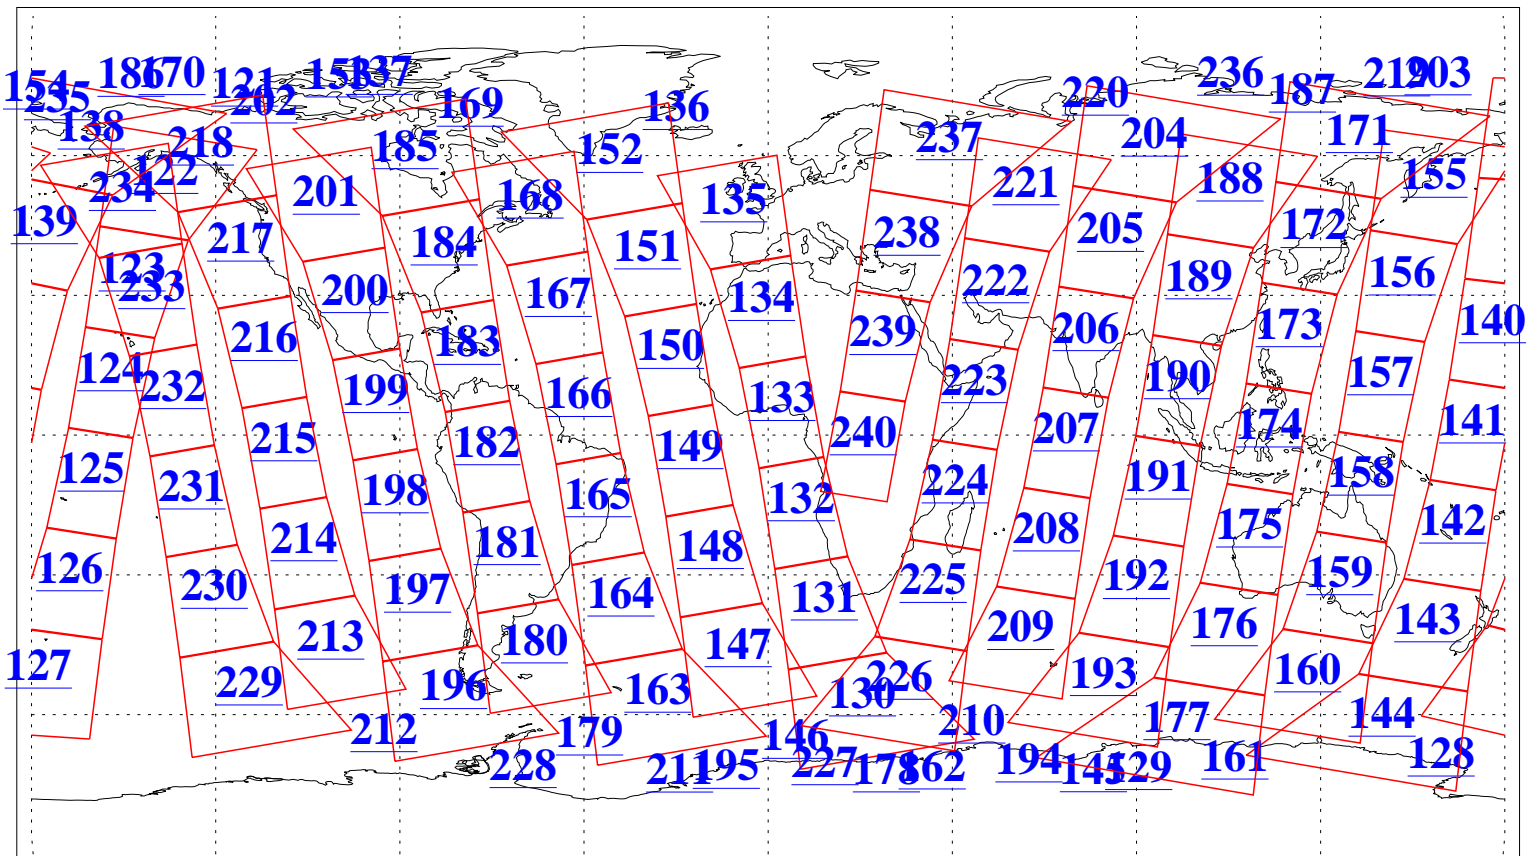

L1B Availability
 AMSU Granules: 240
 HSB Granules: 0
 AIRS Granules: 240

18 Feb 2022
 DoY 49
 Aqua Day 7230
 Granules: 1 to 120

Granules: 121 to 240

Legend: AMSU Available, HSB Available, AIRS Available

L1B Availability
AMSU Granules: 240
HSB Granules: 0
AIRS Granules: 240

18 Feb 2022
DoY 49
Aqua Day 7230

Ascending Granules

Descending Granules

Legend: AMSU Available, HSB Available, AIRS Available

L1B Availability
AMSU Granules: 240
HSB Granules: 0
AIRS Granules: 240