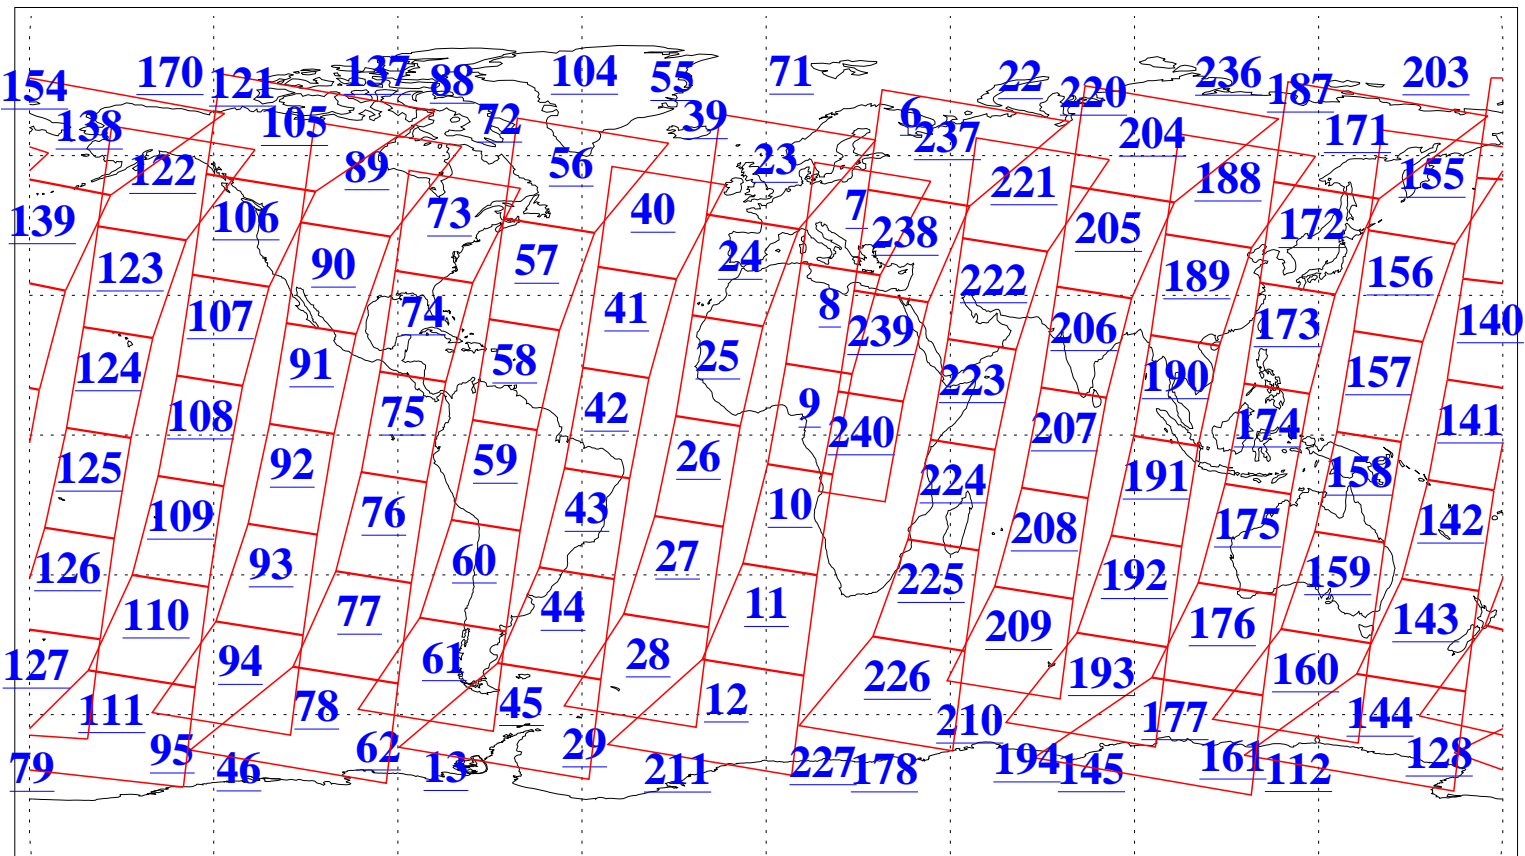

L1B Availability
 AMSU Granules: 240
 HSB Granules: 0
 AIRS Granules: 240

18 Feb 2022
 DoY 49
 Aqua Day 7230
 Granules: 1 to 120

Granules: 121 to 240

Legend: AMSU Available, HSB Available, AIRS Available

L1B Availability
AMSU Granules: 240
HSB Granules: 0
AIRS Granules: 240

18 Feb 2022
DoY 49
Aqua Day 7230

Ascending Granules

Descending Granules

Legend: AMSU Available, HSB Available, AIRS Available

L1B Availability
AMSU Granules: 240
HSB Granules: 0
AIRS Granules: 240