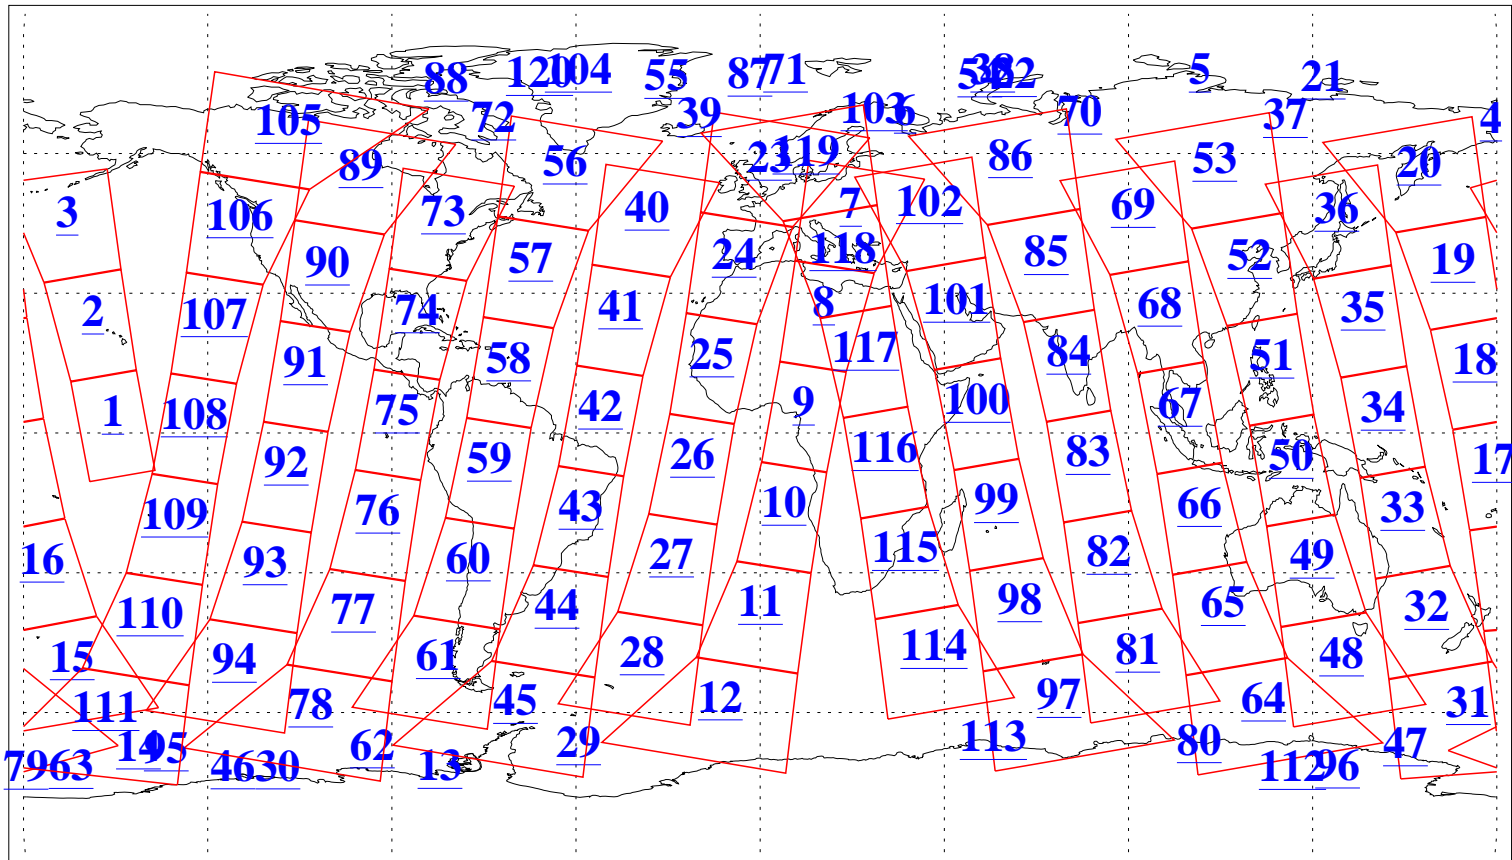

L1B Availability
 AMSU Granules: 240
 HSB Granules: 0
 AIRS Granules: 240

18 Feb 2022
 DoY 49
 Aqua Day 7230
 Granules: 1 to 120

Granules: 121 to 240

Legend: AMSU Available, HSB Available, AIRS Available

L1B Availability
AMSU Granules: 240
HSB Granules: 0
AIRS Granules: 240

18 Feb 2022
DoY 49
Aqua Day 7230

Ascending Granules

Descending Granules

Legend: AMSU Available, HSB Available, AIRS Available

L1B Availability
AMSU Granules: 240
HSB Granules: 0
AIRS Granules: 240

18 Feb 2022
DoY 49
Aqua Day 7230

Northern Hemisphere Granules

Southern Hemisphere Granules

Legend: AMSU Available, ~~HSB Available~~, AIRS Available