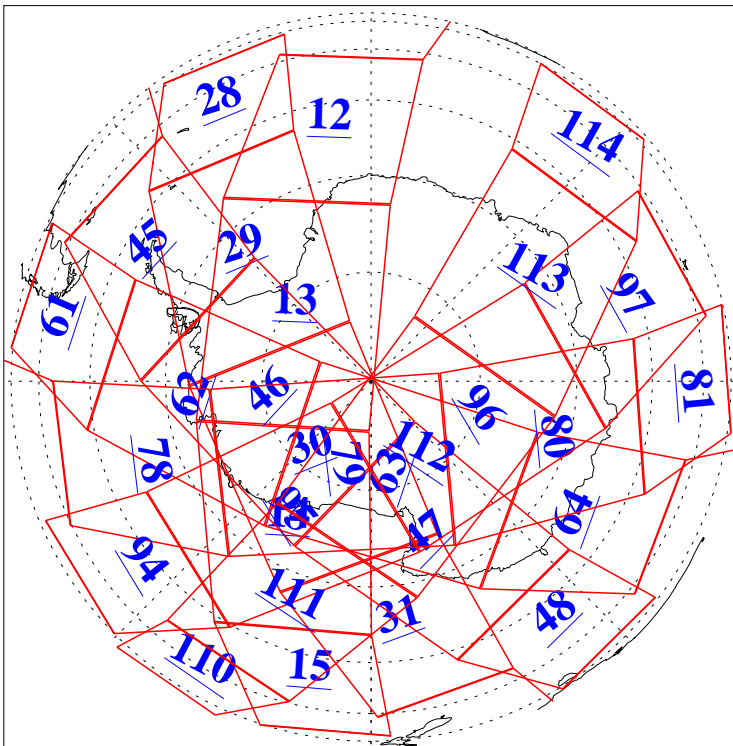

L1B Availability
 AMSU Granules: 240
 HSB Granules: 0
 AIRS Granules: 240

18 Feb 2022
 DoY 49
 Aqua Day 7230
 Granules: 1 to 120

Granules: 121 to 240

Legend: AMSU Available, HSB Available, AIRS Available

L1B Availability
AMSU Granules: 240
HSB Granules: 0
AIRS Granules: 240

18 Feb 2022
DoY 49
Aqua Day 7230

Ascending Granules

Descending Granules

Legend: AMSU Available, HSB Available, AIRS Available

L1B Availability
AMSU Granules: 240
HSB Granules: 0
AIRS Granules: 240

18 Feb 2022
DoY 49
Aqua Day 7230

Northern Hemisphere Granules

Southern Hemisphere Granules

Legend: AMSU Available, ~~HSB Available~~, AIRS Available