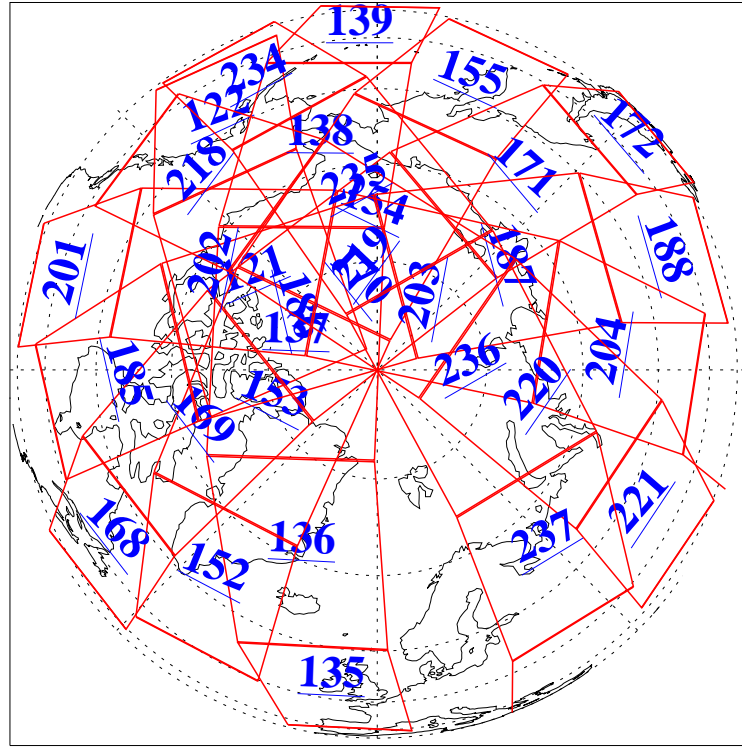

L1B Availability
AMSU Granules: 240
HSB Granules: 0
AIRS Granules: 240

18 Feb 2022
DoY 49
Aqua Day 7230

Northern Hemisphere Granules

Southern Hemisphere Granules