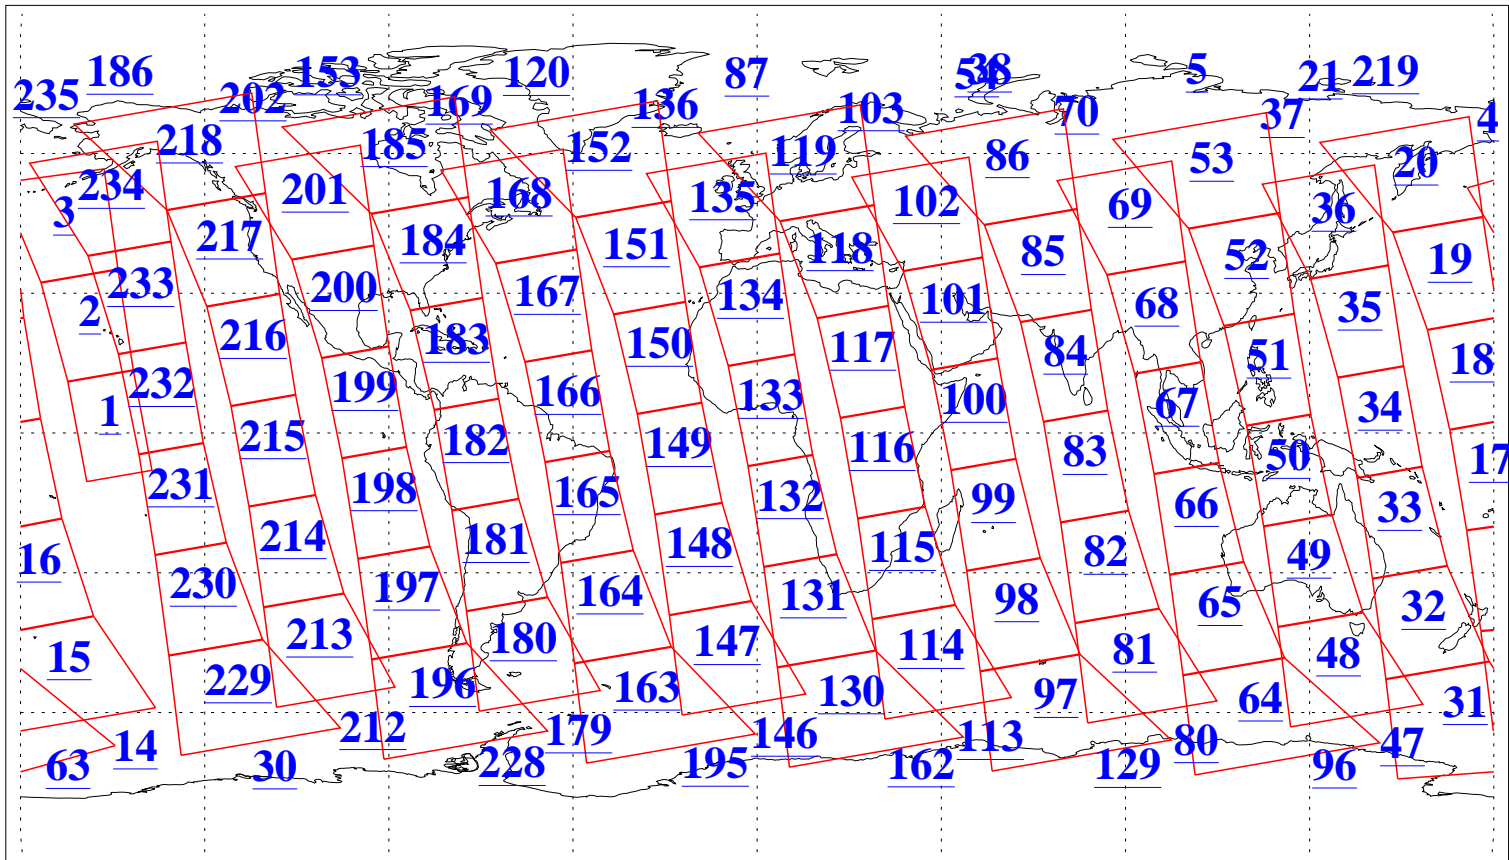

L1B Availability
 AMSU Granules: 240
 HSB Granules: 0
 AIRS Granules: 240

18 Feb 2022
 DoY 49
 Aqua Day 7230
 Granules: 1 to 120

Granules: 121 to 240

Legend: AMSU Available, HSB Available, AIRS Available

L1B Availability
AMSU Granules: 240
HSB Granules: 0
AIRS Granules: 240

18 Feb 2022
DoY 49
Aqua Day 7230

Ascending Granules

Descending Granules

Legend: AMSU Available, HSB Available, AIRS Available

L1B Availability
AMSU Granules: 240
HSB Granules: 0
AIRS Granules: 240