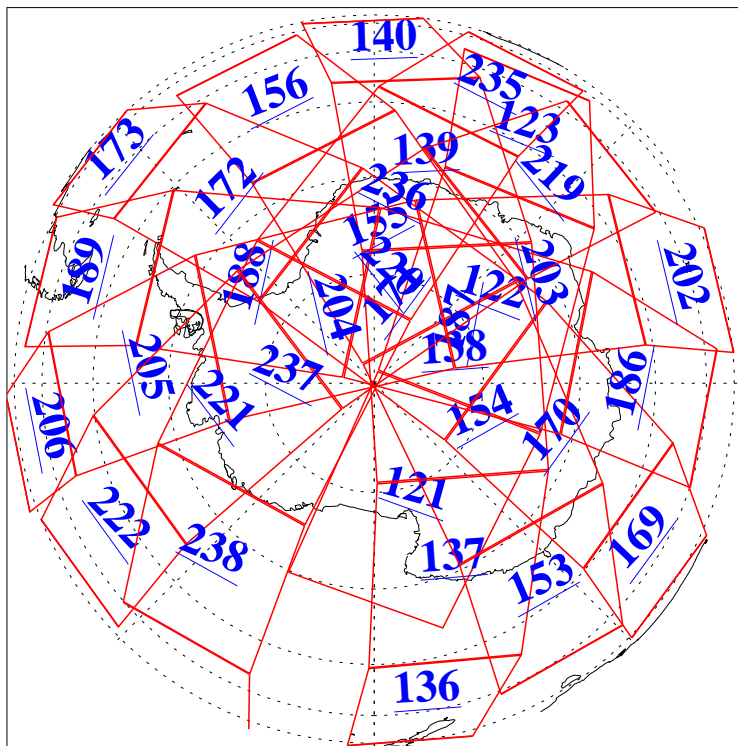

17 Feb 2022
 DoY 48
 Aqua Day 7229

Ascending Granules

Descending Granules

Legend: AMSU Available, *HSB Available*, AIRS Available

L1B Availability
 AMSU Granules: 240
 HSB Granules: 0
 AIRS Granules: 240

17 Feb 2022
 DoY 48
 Aqua Day 7229

Northern Hemisphere Granules

Southern Hemisphere Granules

Legend: AMSU Available, HSB Available, **AIRS Available**