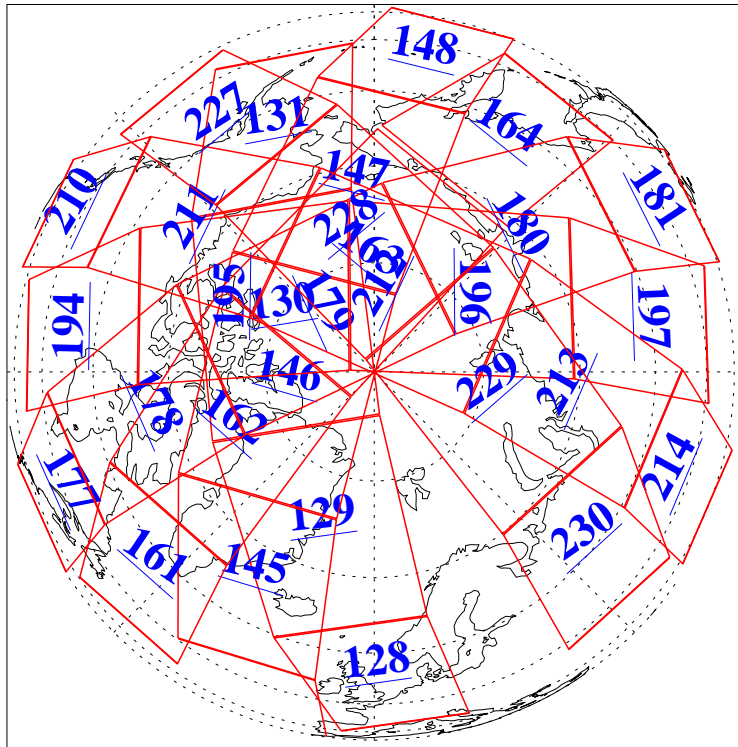

17 Feb 2022
 DoY 48
 Aqua Day 7229

Ascending Granules

Descending Granules

Legend: AMSU Available, *HSB Available*, AIRS Available

L1B Availability
 AMSU Granules: 240
 HSB Granules: 0
 AIRS Granules: 240

17 Feb 2022
 DoY 48
 Aqua Day 7229

Northern Hemisphere Granules

Southern Hemisphere Granules

Legend: AMSU Available, HSB Available, **AIRS Available**