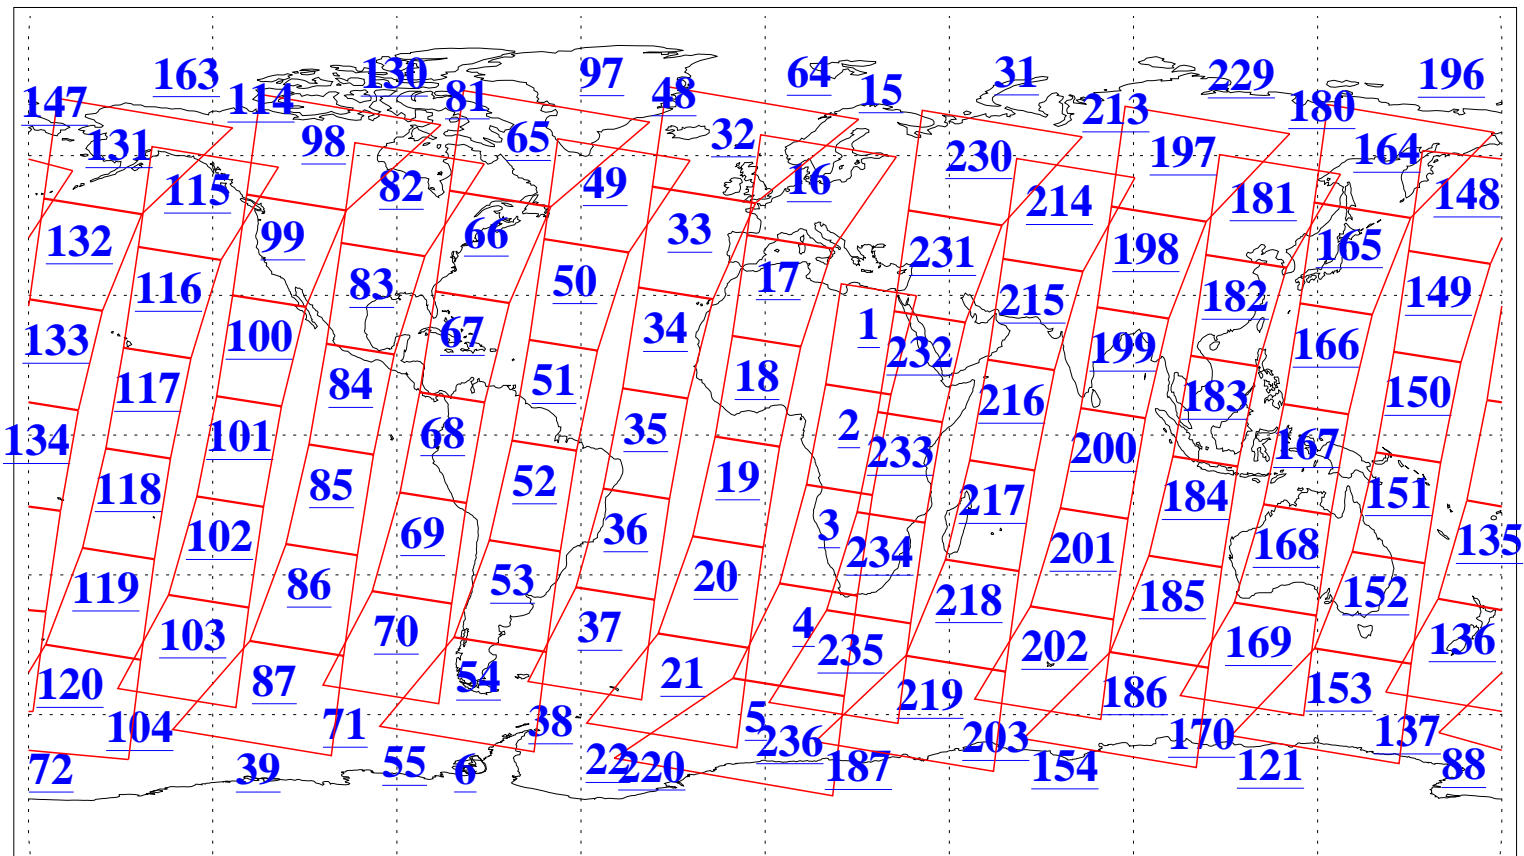

L1B Availability
AMSU Granules: 240
HSB Granules: 0
AIRS Granules: 240

17 Feb 2022
DoY 48
Aqua Day 7229
Granules: 1 to 120

Granules: 121 to 240

Legend: AMSU Available, HSB Available, AIRS Available

L1B Availability
 AMSU Granules: 240
 HSB Granules: 0
 AIRS Granules: 240

17 Feb 2022
 DoY 48
 Aqua Day 7229

Ascending Granules

Descending Granules

Legend: AMSU Available, *HSB Available*, AIRS Available

L1B Availability
 AMSU Granules: 240
 HSB Granules: 0
 AIRS Granules: 240

17 Feb 2022
 DoY 48
 Aqua Day 7229

Northern Hemisphere Granules

Southern Hemisphere Granules

Legend: AMSU Available, HSB Available, **AIRS Available**