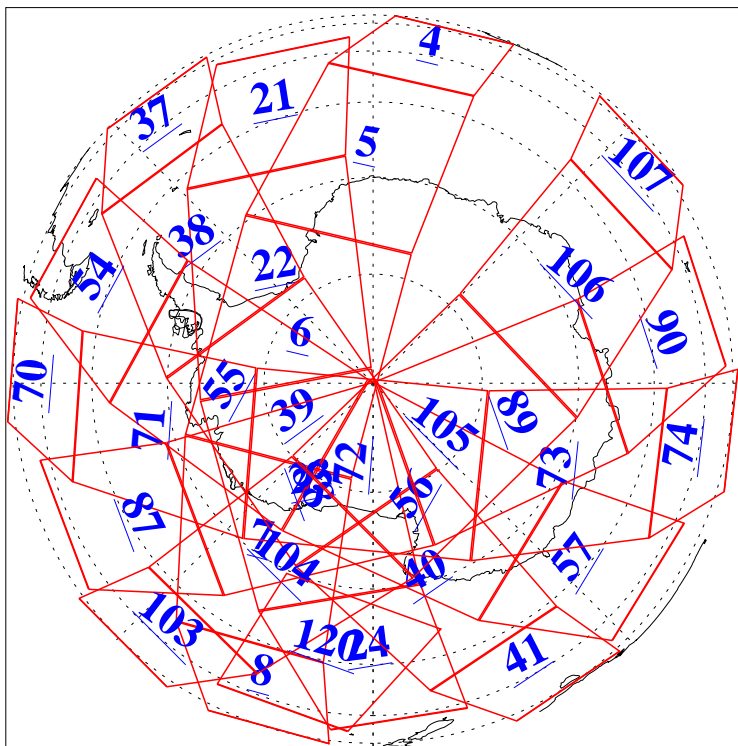

L1B Availability
AMSU Granules: 240
HSB Granules: 0
AIRS Granules: 240

17 Feb 2022
DoY 48
Aqua Day 7229
Granules: 1 to 120

Granules: 121 to 240

Legend: AMSU Available, HSB Available, AIRS Available

L1B Availability
 AMSU Granules: 240
 HSB Granules: 0
 AIRS Granules: 240

17 Feb 2022
 DoY 48
 Aqua Day 7229

Ascending Granules

Descending Granules

Legend: AMSU Available, *HSB Available*, AIRS Available

L1B Availability
 AMSU Granules: 240
 HSB Granules: 0
 AIRS Granules: 240

17 Feb 2022
 DoY 48
 Aqua Day 7229

Northern Hemisphere Granules

Southern Hemisphere Granules

Legend: AMSU Available, HSB Available, **AIRS Available**