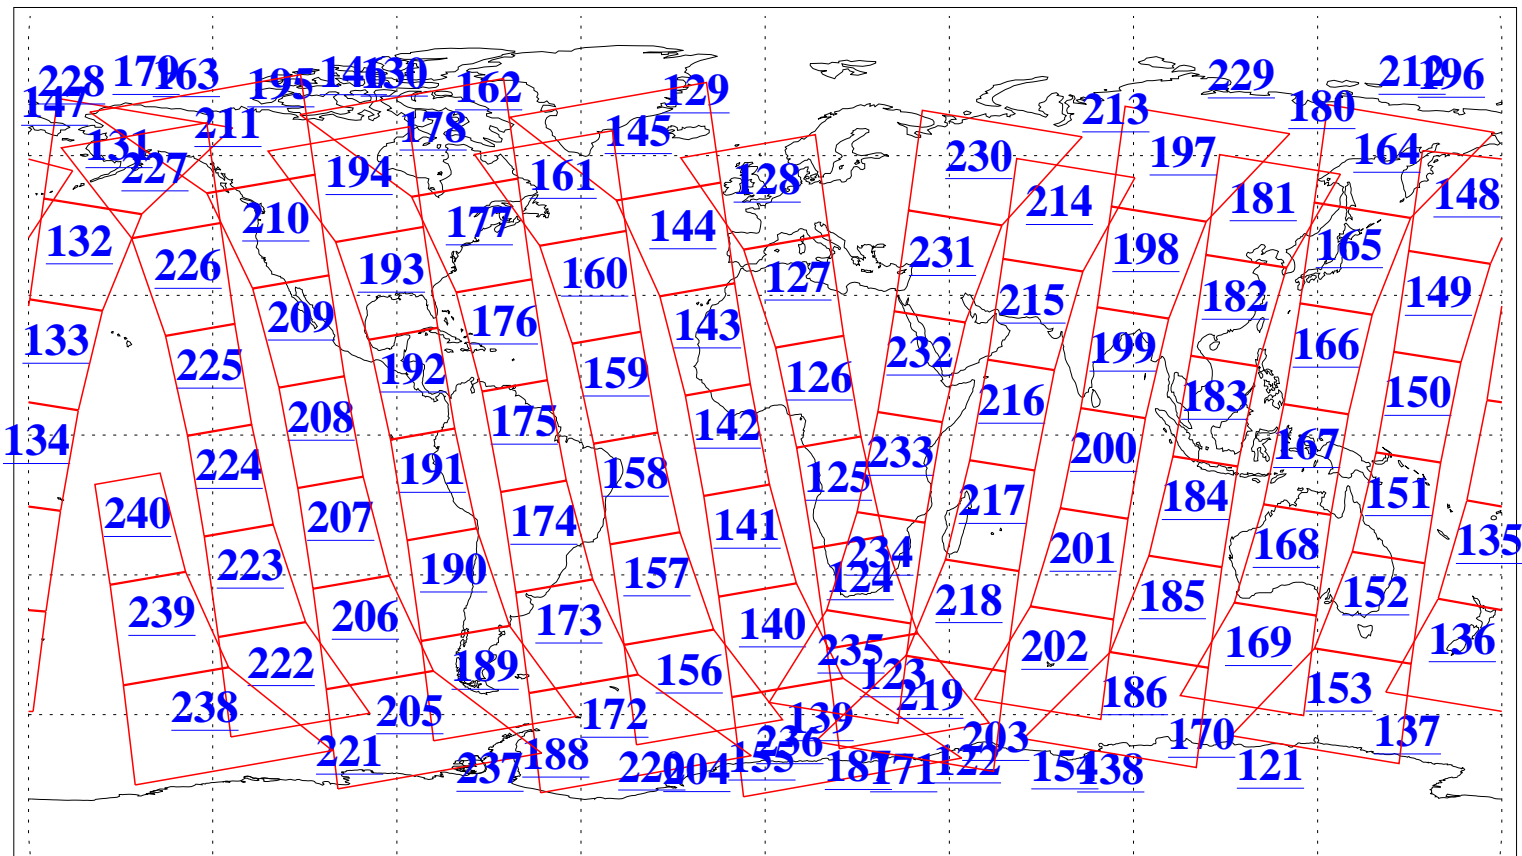

L1B Availability
AMSU Granules: 240
HSB Granules: 0
AIRS Granules: 240

17 Feb 2022
DoY 48
Aqua Day 7229
Granules: 1 to 120

Granules: 121 to 240

Legend: AMSU Available, HSB Available, AIRS Available

L1B Availability
 AMSU Granules: 240
 HSB Granules: 0
 AIRS Granules: 240

17 Feb 2022
 DoY 48
 Aqua Day 7229

Ascending Granules

Descending Granules

Legend: AMSU Available, *HSB Available*, AIRS Available

L1B Availability
 AMSU Granules: 240
 HSB Granules: 0
 AIRS Granules: 240

17 Feb 2022
 DoY 48
 Aqua Day 7229

Northern Hemisphere Granules

Southern Hemisphere Granules

Legend: AMSU Available, HSB Available, **AIRS Available**