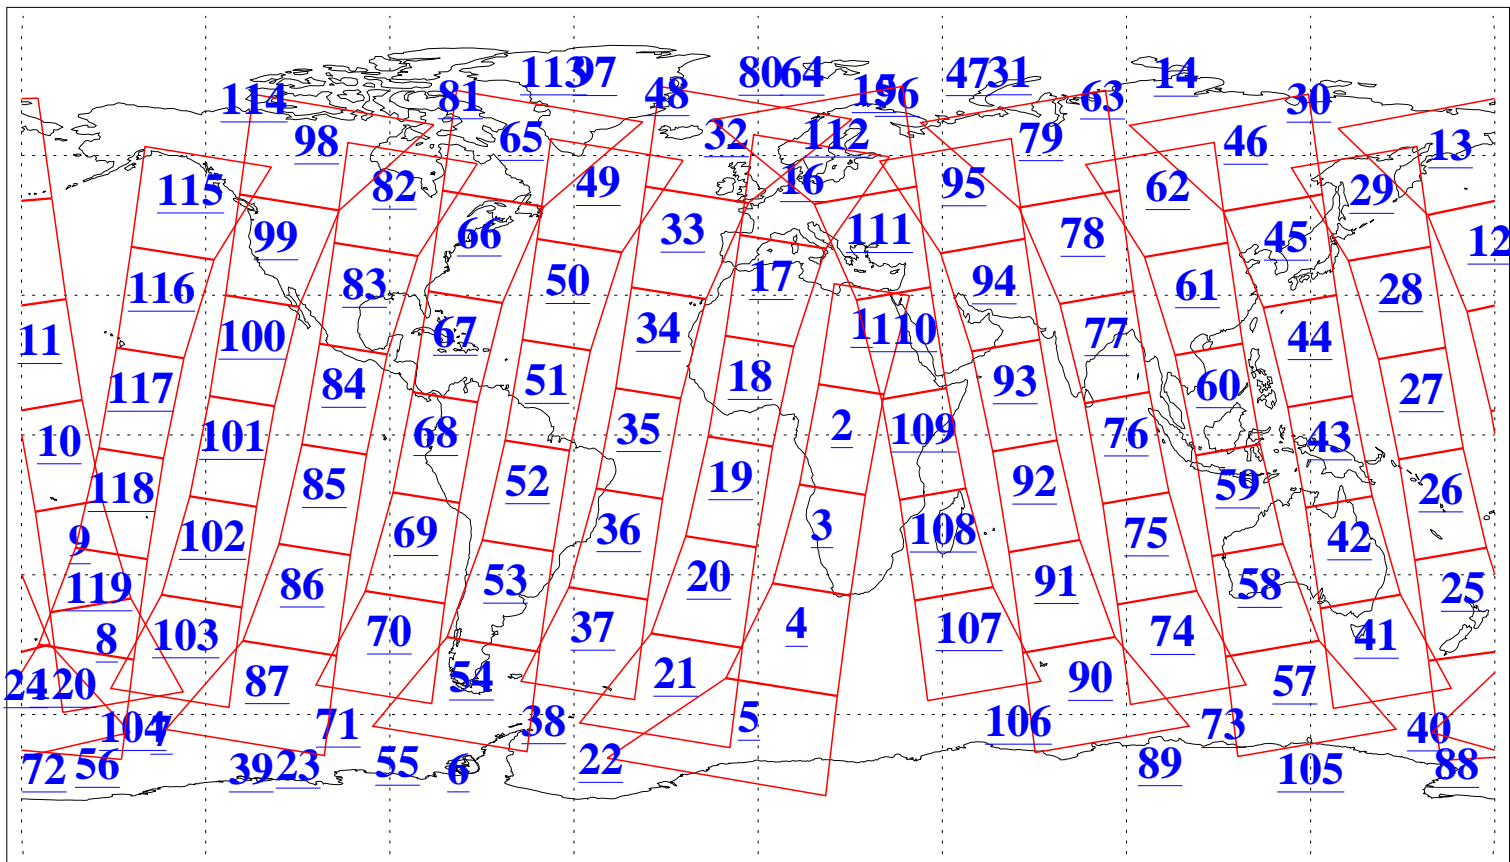

L1B Availability
AMSU Granules: 240
HSB Granules: 0
AIRS Granules: 240

17 Feb 2022
DoY 48
Aqua Day 7229
Granules: 1 to 120

Granules: 121 to 240

Legend: AMSU Available, HSB Available, AIRS Available

L1B Availability
 AMSU Granules: 240
 HSB Granules: 0
 AIRS Granules: 240

17 Feb 2022
 DoY 48
 Aqua Day 7229

Ascending Granules

Descending Granules

Legend: AMSU Available, *HSB Available*, AIRS Available

L1B Availability
 AMSU Granules: 240
 HSB Granules: 0
 AIRS Granules: 240

17 Feb 2022
 DoY 48
 Aqua Day 7229

Northern Hemisphere Granules

Southern Hemisphere Granules

Legend: AMSU Available, HSB Available, **AIRS Available**