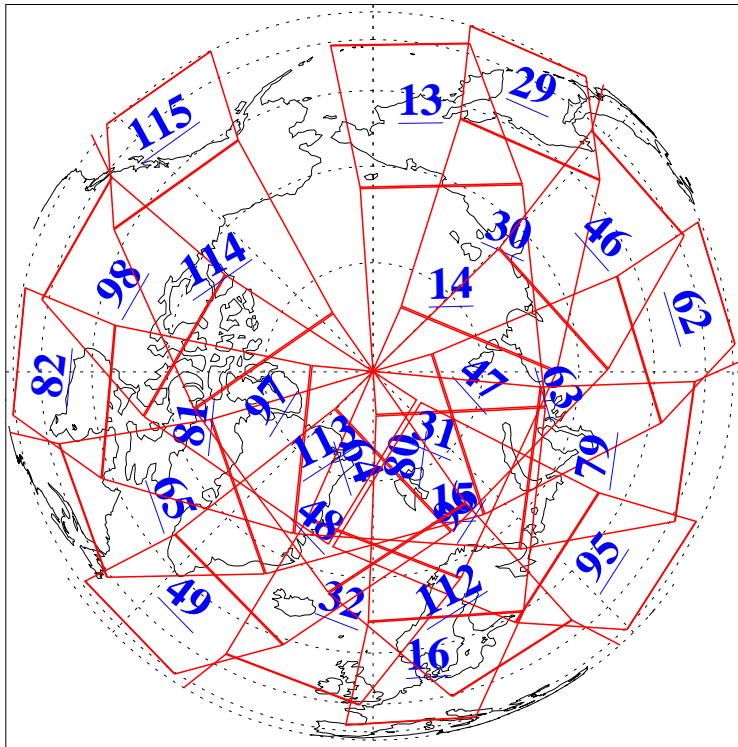

L1B Availability
AMSU Granules: 240
HSB Granules: 0
AIRS Granules: 240

17 Feb 2022
DoY 48
Aqua Day 7229
Granules: 1 to 120

Granules: 121 to 240

Legend: AMSU Available, HSB Available, AIRS Available

L1B Availability
 AMSU Granules: 240
 HSB Granules: 0
 AIRS Granules: 240

17 Feb 2022
 DoY 48
 Aqua Day 7229

Ascending Granules

Descending Granules

Legend: AMSU Available, *HSB Available*, AIRS Available

L1B Availability
 AMSU Granules: 240
 HSB Granules: 0
 AIRS Granules: 240

17 Feb 2022
 DoY 48
 Aqua Day 7229

Northern Hemisphere Granules

Southern Hemisphere Granules

Legend: AMSU Available, HSB Available, **AIRS Available**