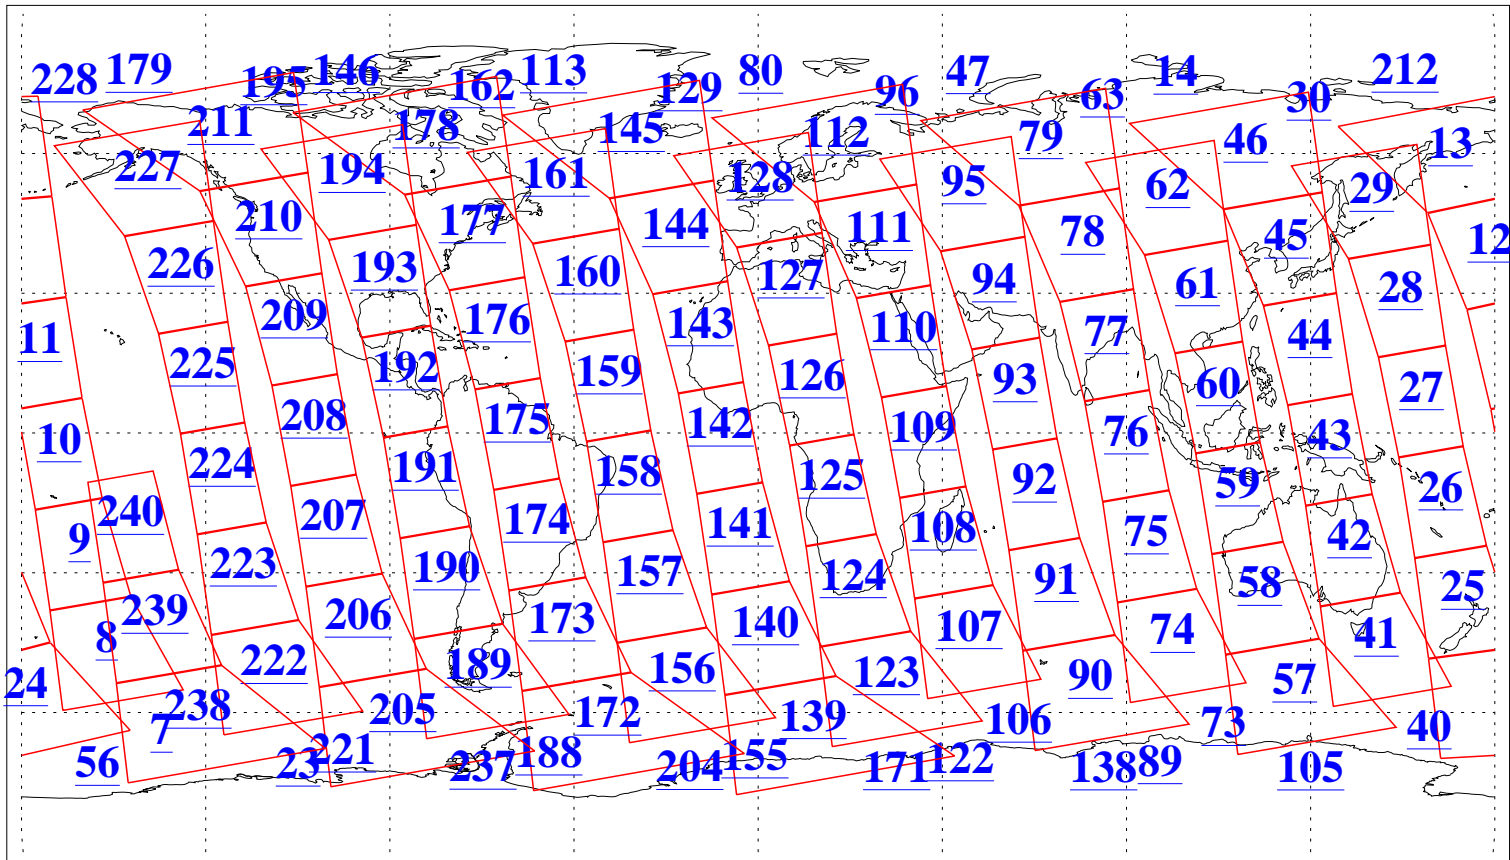

L1B Availability
AMSU Granules: 240
HSB Granules: 0
AIRS Granules: 240

17 Feb 2022
DoY 48
Aqua Day 7229
Granules: 1 to 120

Granules: 121 to 240

Legend: AMSU Available, HSB Available, AIRS Available

L1B Availability
 AMSU Granules: 240
 HSB Granules: 0
 AIRS Granules: 240

17 Feb 2022
 DoY 48
 Aqua Day 7229

Ascending Granules

Descending Granules

Legend: AMSU Available, *HSB Available*, AIRS Available

L1B Availability
 AMSU Granules: 240
 HSB Granules: 0
 AIRS Granules: 240

17 Feb 2022
 DoY 48
 Aqua Day 7229

Northern Hemisphere Granules

Southern Hemisphere Granules

Legend: AMSU Available, HSB Available, **AIRS Available**