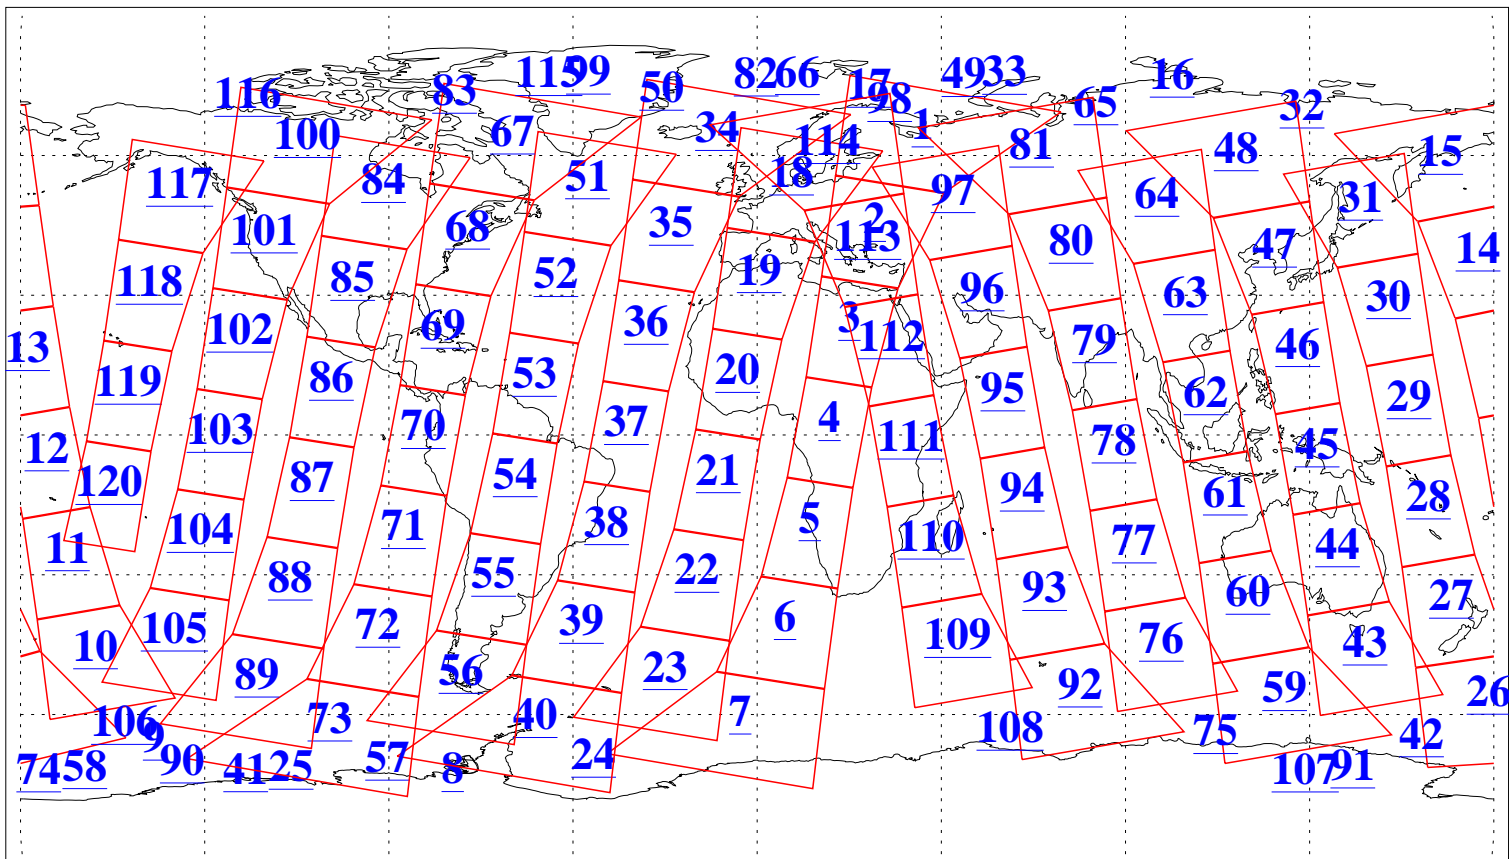

L1B Availability
AMSU Granules: 240
HSB Granules: 0
AIRS Granules: 240

15 Feb 2022
DoY 46
Aqua Day 7227
Granules: 1 to 120

Granules: 121 to 240

Legend: AMSU Available, HSB Available, AIRS Available

L1B Availability
AMSU Granules: 240
HSB Granules: 0
AIRS Granules: 240

15 Feb 2022
DoY 46
Aqua Day 7227

Ascending Granules

Descending Granules

Legend: AMSU Available, HSB Available, AIRS Available

L1B Availability
 AMSU Granules: 240
 HSB Granules: 0
 AIRS Granules: 240

15 Feb 2022
 DoY 46
 Aqua Day 7227

Northern Hemisphere Granules

Southern Hemisphere Granules

Legend: AMSU Available, HSB Available, **AIRS Available**