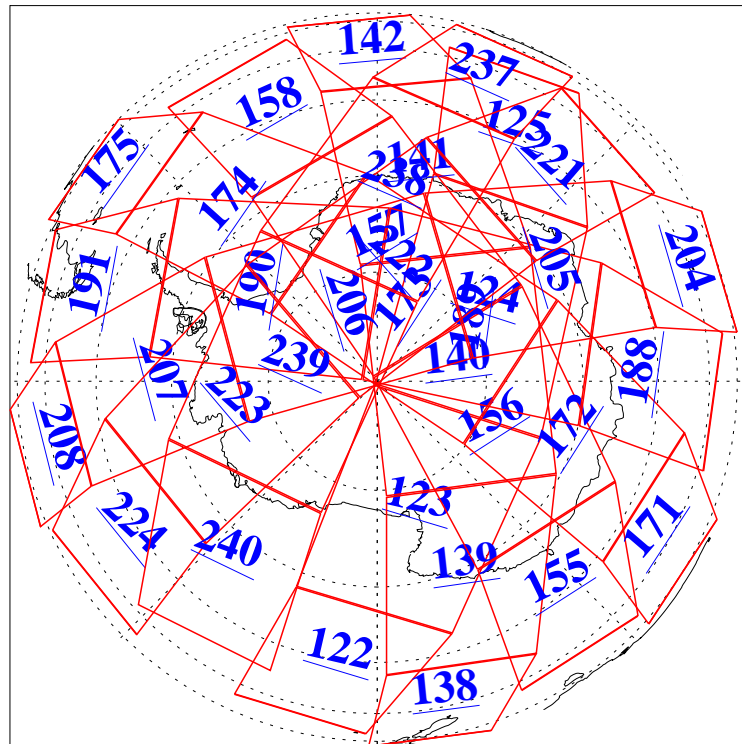

L1B Availability
AMSU Granules: 240
HSB Granules: 0
AIRS Granules: 240

15 Feb 2022
DoY 46
Aqua Day 7227
Granules: 1 to 120

Granules: 121 to 240

Legend: AMSU Available, HSB Available, AIRS Available

L1B Availability
AMSU Granules: 240
HSB Granules: 0
AIRS Granules: 240

15 Feb 2022
DoY 46
Aqua Day 7227

Ascending Granules

Descending Granules

Legend: AMSU Available, HSB Available, AIRS Available

L1B Availability
 AMSU Granules: 240
 HSB Granules: 0
 AIRS Granules: 240

15 Feb 2022
 DoY 46
 Aqua Day 7227

Northern Hemisphere Granules

Southern Hemisphere Granules

Legend: AMSU Available, HSB Available, **AIRS Available**