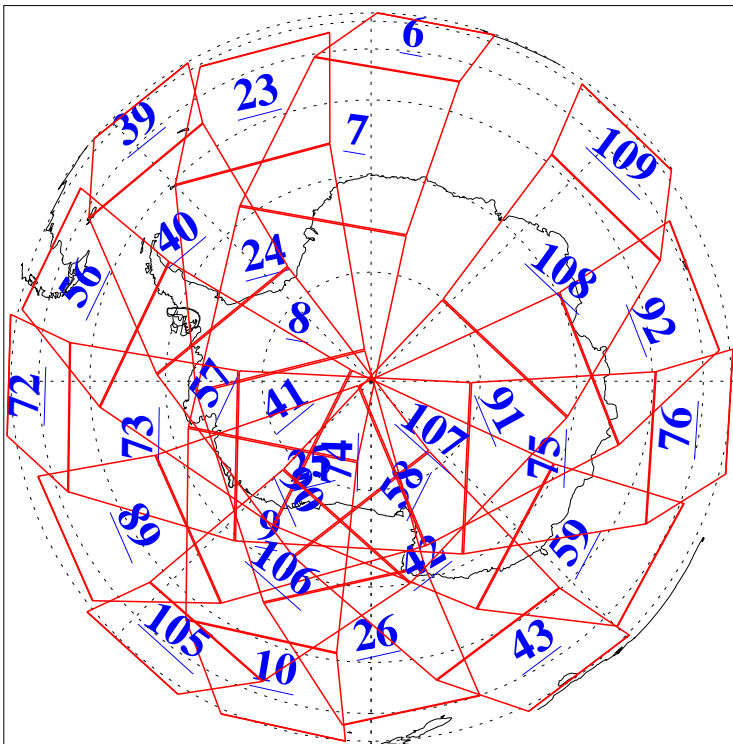

15 Feb 2022
DoY 46
Aqua Day 7227

Ascending Granules

Descending Granules

Legend: AMSU Available, HSB Available, AIRS Available

L1B Availability
 AMSU Granules: 240
 HSB Granules: 0
 AIRS Granules: 240

15 Feb 2022
 DoY 46
 Aqua Day 7227

Northern Hemisphere Granules

Southern Hemisphere Granules

Legend: AMSU Available, HSB Available, **AIRS Available**