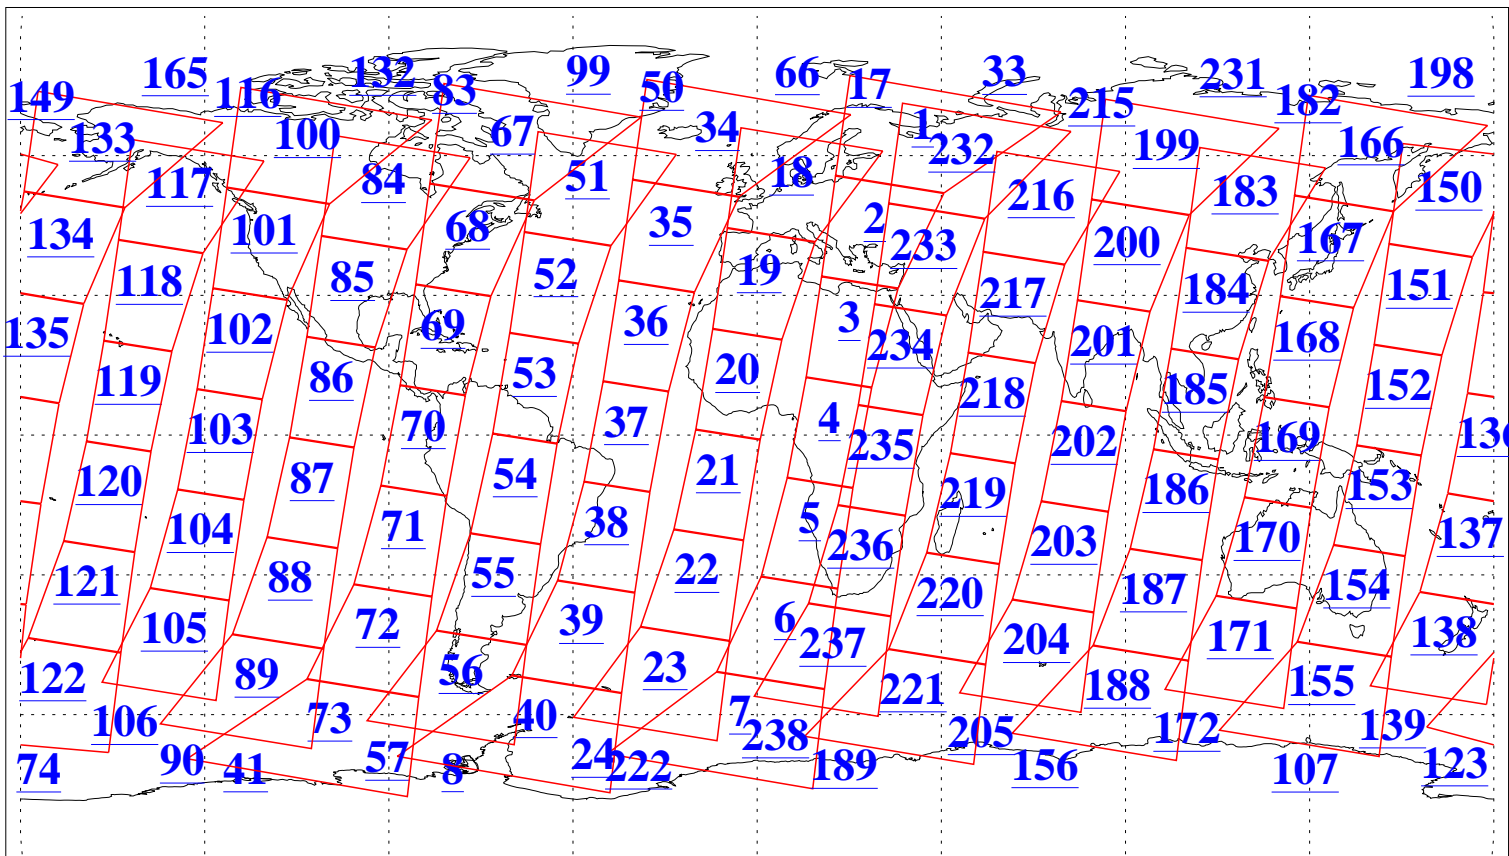

L1B Availability
AMSU Granules: 240
HSB Granules: 0
AIRS Granules: 240

15 Feb 2022
DoY 46
Aqua Day 7227
Granules: 1 to 120

Granules: 121 to 240

Legend: AMSU Available, HSB Available, AIRS Available

L1B Availability
AMSU Granules: 240
HSB Granules: 0
AIRS Granules: 240

15 Feb 2022
DoY 46
Aqua Day 7227

Ascending Granules

Descending Granules

Legend: AMSU Available, HSB Available, AIRS Available

L1B Availability
 AMSU Granules: 240
 HSB Granules: 0
 AIRS Granules: 240

15 Feb 2022
 DoY 46
 Aqua Day 7227

Northern Hemisphere Granules

Southern Hemisphere Granules

Legend: AMSU Available, HSB Available, **AIRS Available**