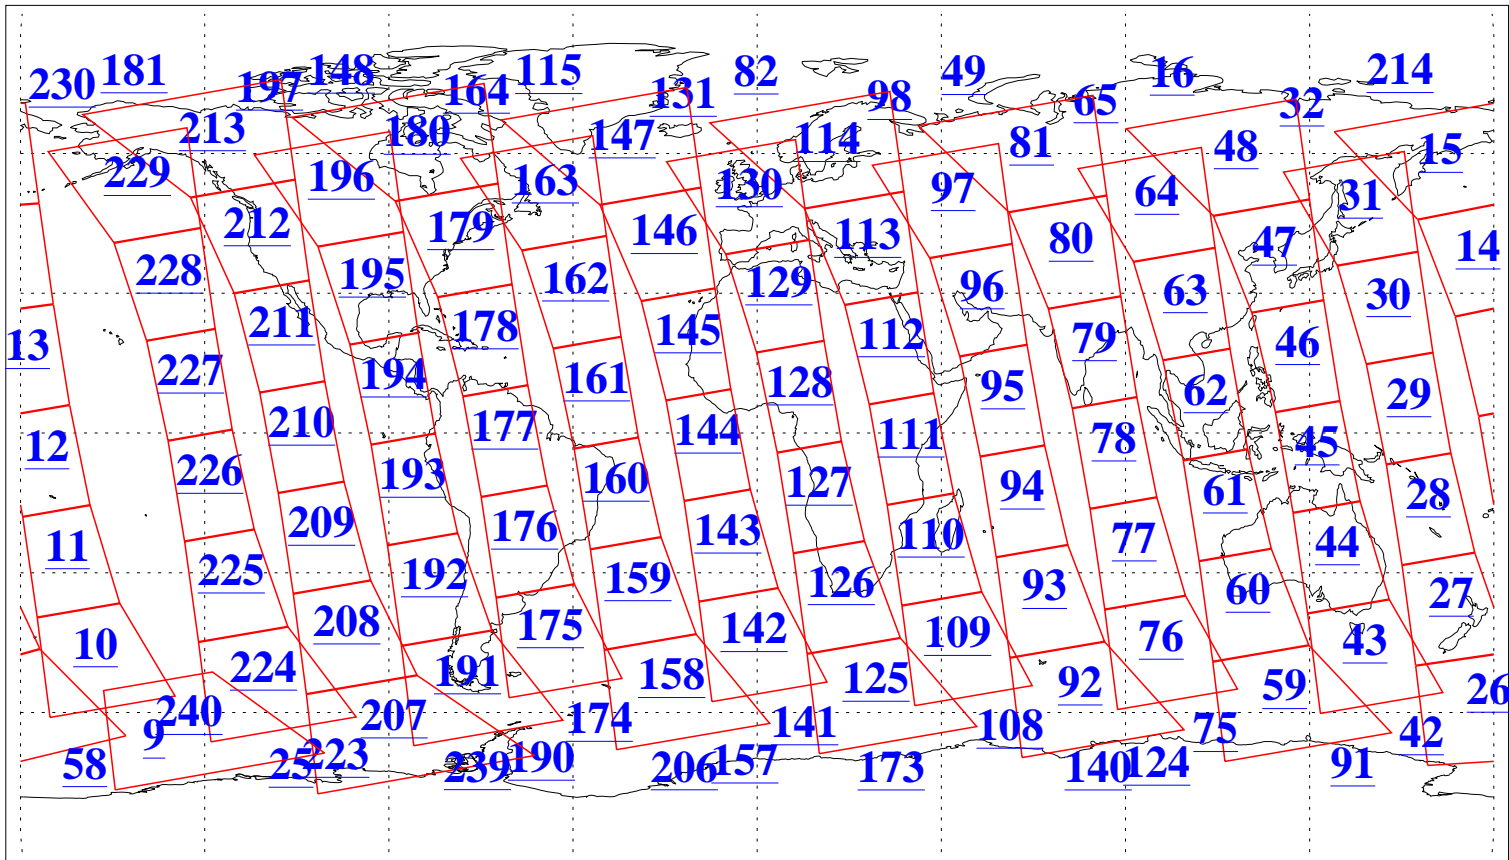

L1B Availability
AMSU Granules: 240
HSB Granules: 0
AIRS Granules: 240

15 Feb 2022
DoY 46
Aqua Day 7227
Granules: 1 to 120

Granules: 121 to 240

Legend: AMSU Available, HSB Available, AIRS Available

L1B Availability
AMSU Granules: 240
HSB Granules: 0
AIRS Granules: 240

15 Feb 2022
DoY 46
Aqua Day 7227

Ascending Granules

Descending Granules

Legend: AMSU Available, HSB Available, AIRS Available

L1B Availability
 AMSU Granules: 240
 HSB Granules: 0
 AIRS Granules: 240

15 Feb 2022
 DoY 46
 Aqua Day 7227

Northern Hemisphere Granules

Southern Hemisphere Granules

Legend: AMSU Available, HSB Available, **AIRS Available**