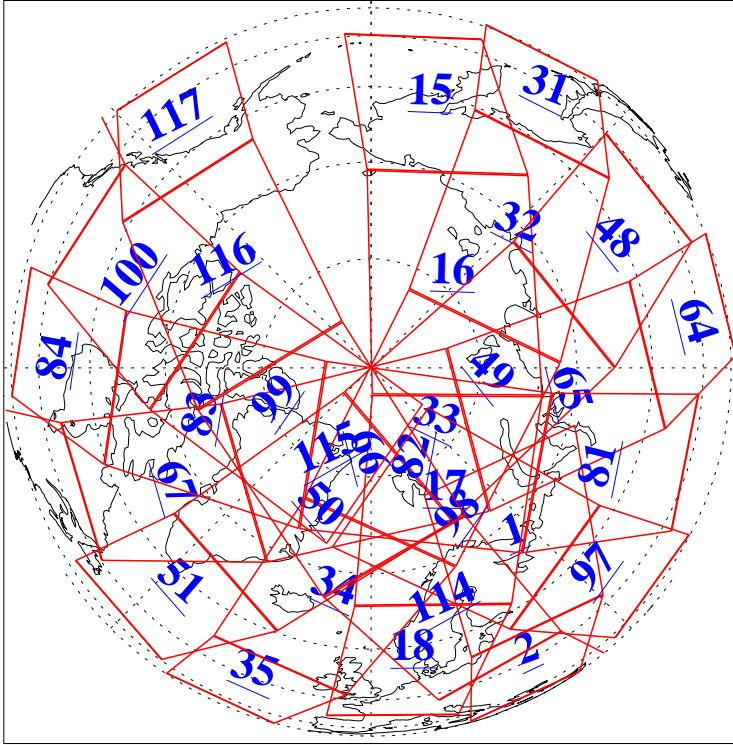

L1B Availability
AMSU Granules: 240
HSB Granules: 0
AIRS Granules: 240

15 Feb 2022
DoY 46
Aqua Day 7227
Granules: 1 to 120

Granules: 121 to 240

Legend: AMSU Available, HSB Available, AIRS Available

L1B Availability
AMSU Granules: 240
HSB Granules: 0
AIRS Granules: 240

15 Feb 2022
DoY 46
Aqua Day 7227

Ascending Granules

Descending Granules

Legend: AMSU Available, HSB Available, AIRS Available

L1B Availability
 AMSU Granules: 240
 HSB Granules: 0
 AIRS Granules: 240

15 Feb 2022
 DoY 46
 Aqua Day 7227

Northern Hemisphere Granules

Southern Hemisphere Granules

Legend: AMSU Available, HSB Available, **AIRS Available**