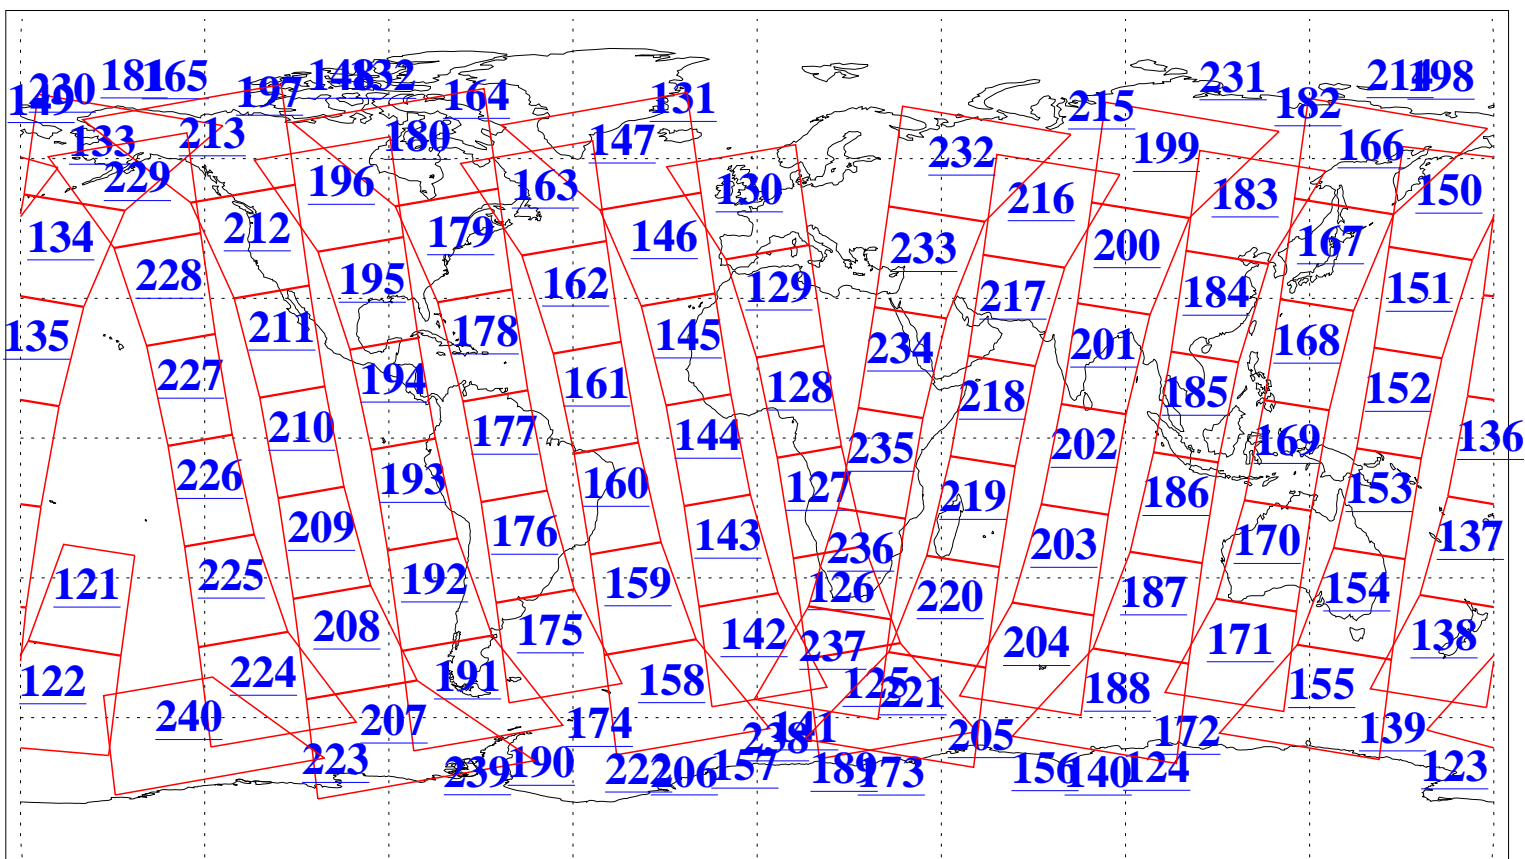

L1B Availability
AMSU Granules: 240
HSB Granules: 0
AIRS Granules: 240

15 Feb 2022
DoY 46
Aqua Day 7227
Granules: 1 to 120

Granules: 121 to 240

Legend: AMSU Available, HSB Available, AIRS Available

L1B Availability
AMSU Granules: 240
HSB Granules: 0
AIRS Granules: 240

15 Feb 2022
DoY 46
Aqua Day 7227

Ascending Granules

Descending Granules

Legend: AMSU Available, HSB Available, AIRS Available

L1B Availability
 AMSU Granules: 240
 HSB Granules: 0
 AIRS Granules: 240

15 Feb 2022
 DoY 46
 Aqua Day 7227

Northern Hemisphere Granules

Southern Hemisphere Granules

Legend: AMSU Available, HSB Available, **AIRS Available**