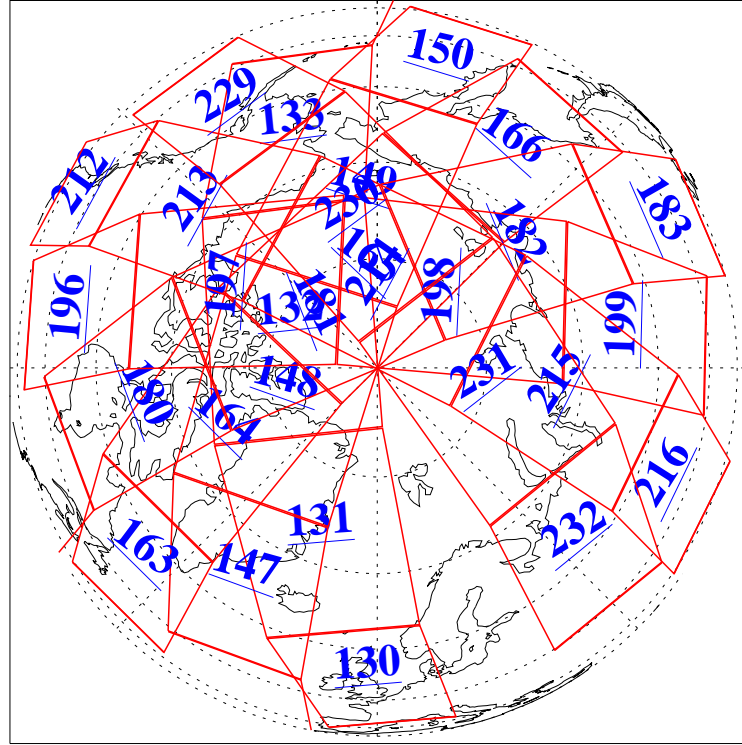

15 Feb 2022
DoY 46
Aqua Day 7227

Ascending Granules

Descending Granules

Legend: AMSU Available, HSB Available, AIRS Available

L1B Availability
 AMSU Granules: 240
 HSB Granules: 0
 AIRS Granules: 240

15 Feb 2022
 DoY 46
 Aqua Day 7227

Northern Hemisphere Granules

Southern Hemisphere Granules

Legend: AMSU Available, HSB Available, **AIRS Available**