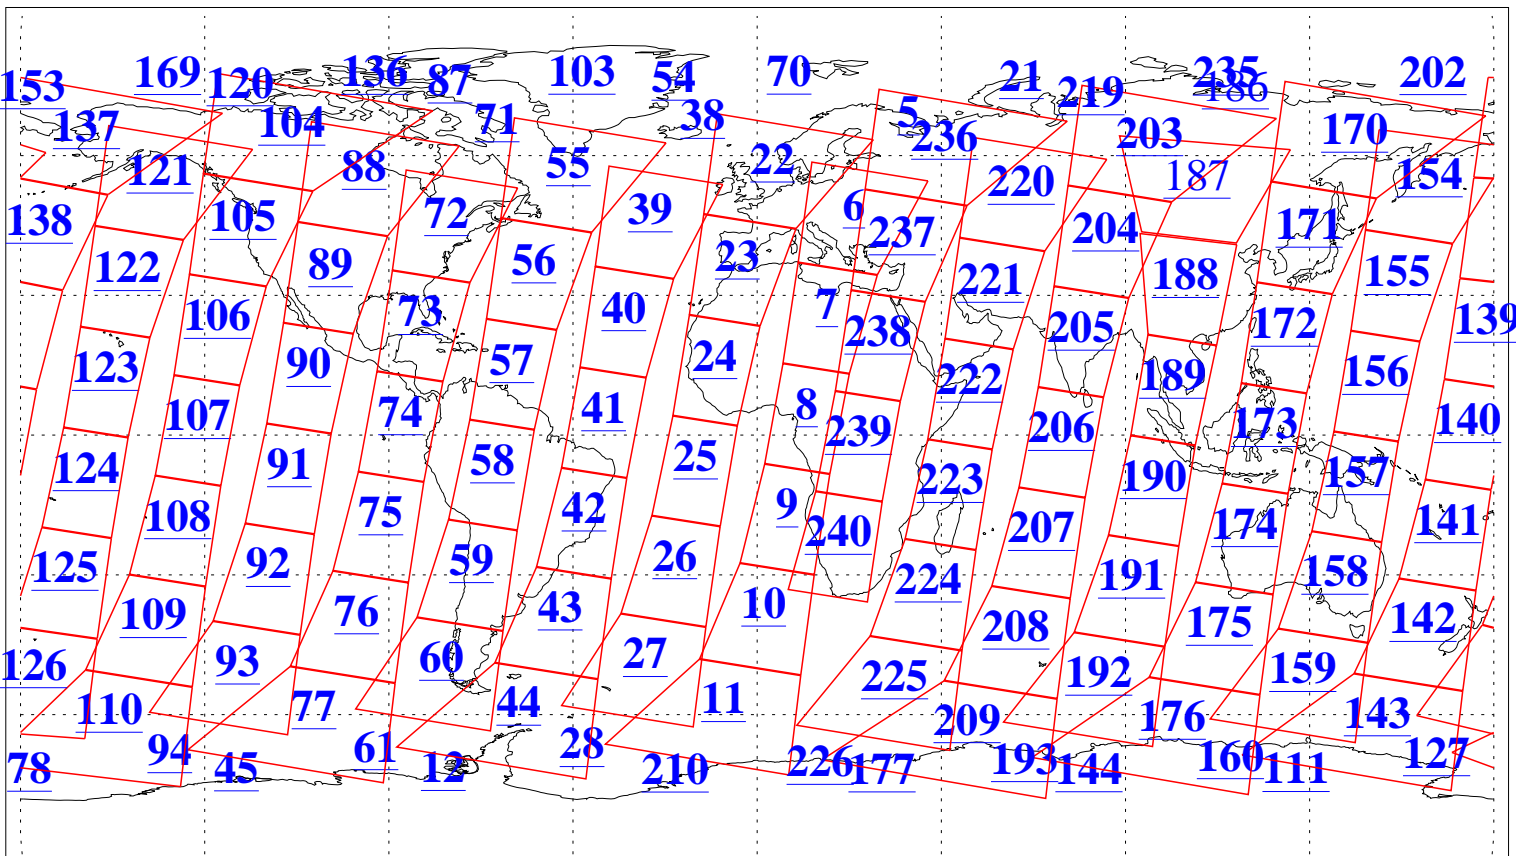

L1B Availability  
 AMSU Granules: 240  
 HSB Granules: 0  
 AIRS Granules: 238

11 Feb 2022  
 DoY 42  
 Aqua Day 7223  
 Granules: 1 to 120

Granules: 121 to 240

Legend: AMSU Available, HSB Available, AIRS Available

L1B Availability  
 AMSU Granules: 240  
 HSB Granules: 0  
 AIRS Granules: 238

11 Feb 2022  
 DoY 42  
 Aqua Day 7223

Ascending Granules

Descending Granules

Legend: AMSU Available, *HSB Available*, *AIRS Available*

L1B Availability  
 AMSU Granules: 240  
 HSB Granules: 0  
 AIRS Granules: 238

11 Feb 2022  
 DoY 42  
 Aqua Day 7223

Northern Hemisphere Granules

Southern Hemisphere Granules

Legend: AMSU Available, HSB Available, AIRS Available