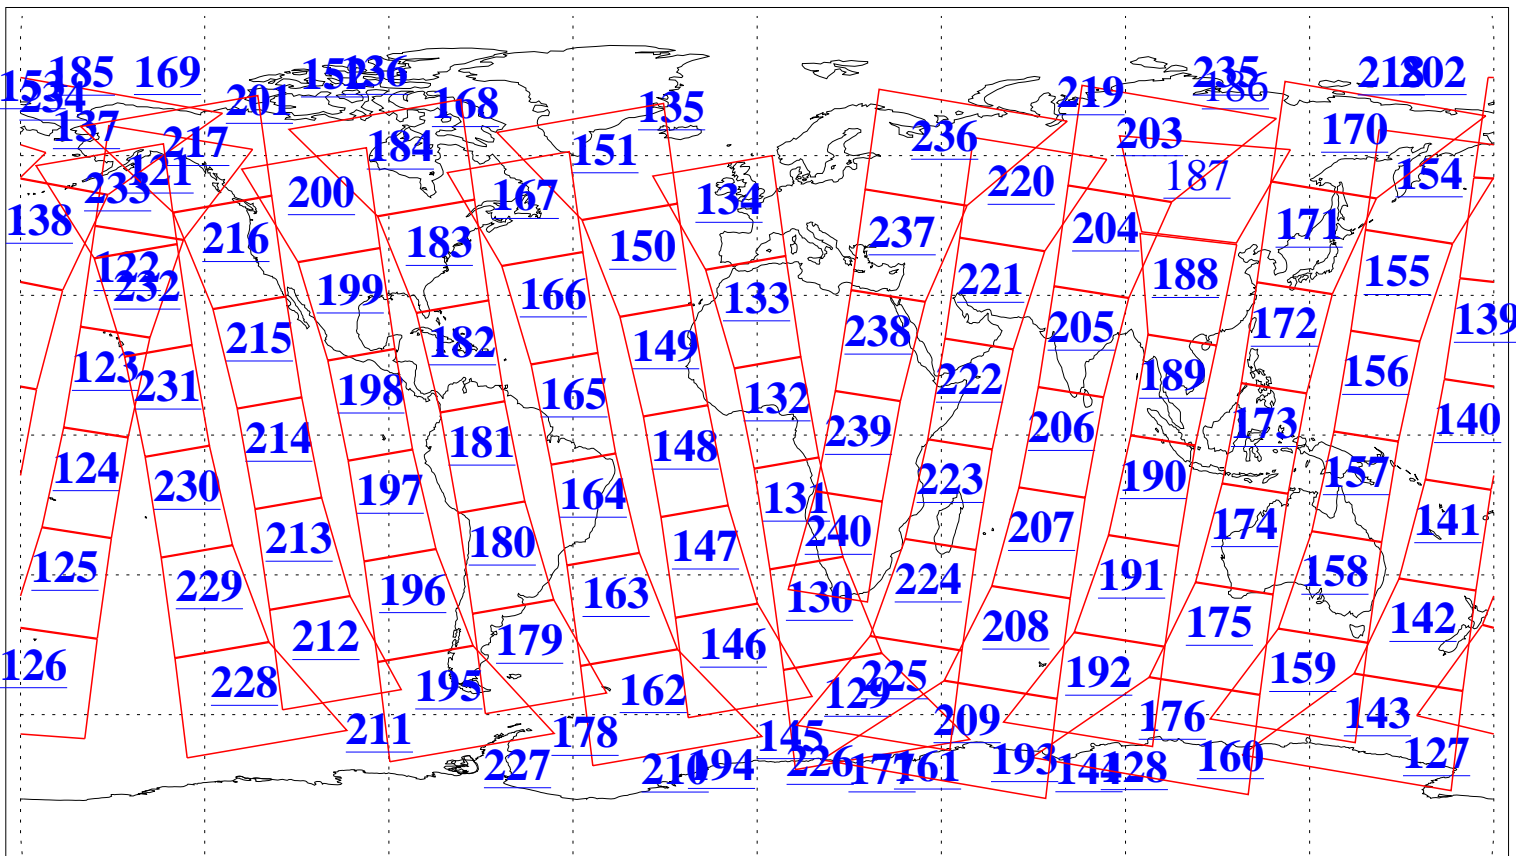

L1B Availability  
 AMSU Granules: 240  
 HSB Granules: 0  
 AIRS Granules: 238

11 Feb 2022  
 DoY 42  
 Aqua Day 7223  
 Granules: 1 to 120

Granules: 121 to 240

Legend: AMSU Available, HSB Available, AIRS Available

L1B Availability  
 AMSU Granules: 240  
 HSB Granules: 0  
 AIRS Granules: 238

11 Feb 2022  
 DoY 42  
 Aqua Day 7223

Ascending Granules

Descending Granules

Legend: AMSU Available, *HSB Available*, *AIRS Available*

L1B Availability  
 AMSU Granules: 240  
 HSB Granules: 0  
 AIRS Granules: 238

11 Feb 2022  
 DoY 42  
 Aqua Day 7223

Northern Hemisphere Granules

Southern Hemisphere Granules

Legend: AMSU Available, HSB Available, AIRS Available