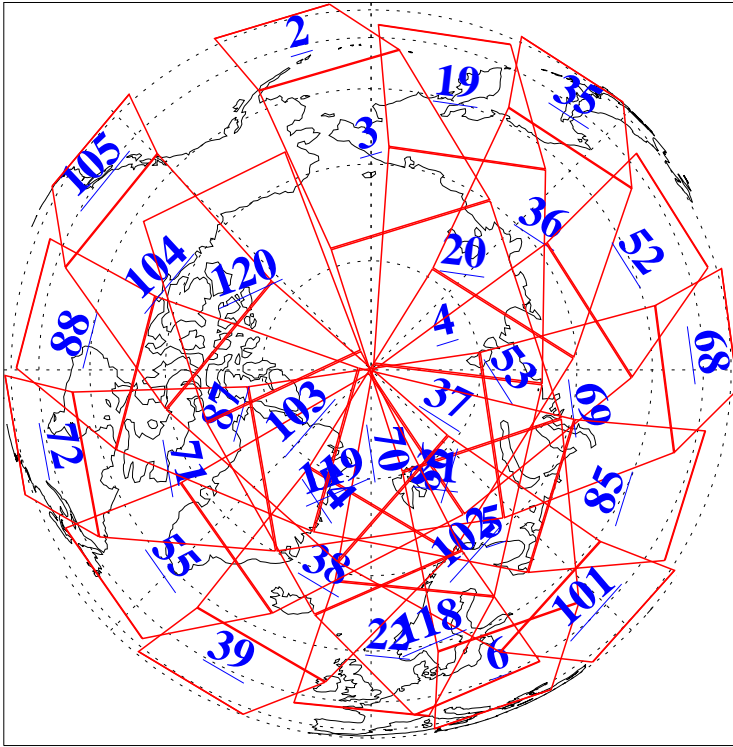

L1B Availability  
 AMSU Granules: 240  
 HSB Granules: 0  
 AIRS Granules: 238

11 Feb 2022  
 DoY 42  
 Aqua Day 7223  
 Granules: 1 to 120

Granules: 121 to 240

Legend: AMSU Available, HSB Available, AIRS Available

L1B Availability  
 AMSU Granules: 240  
 HSB Granules: 0  
 AIRS Granules: 238

11 Feb 2022  
 DoY 42  
 Aqua Day 7223

Ascending Granules

Descending Granules

Legend: AMSU Available, *HSB Available*, *AIRS Available*

L1B Availability  
 AMSU Granules: 240  
 HSB Granules: 0  
 AIRS Granules: 238

11 Feb 2022  
 DoY 42  
 Aqua Day 7223

Northern Hemisphere Granules

Southern Hemisphere Granules

Legend: AMSU Available, HSB Available, AIRS Available