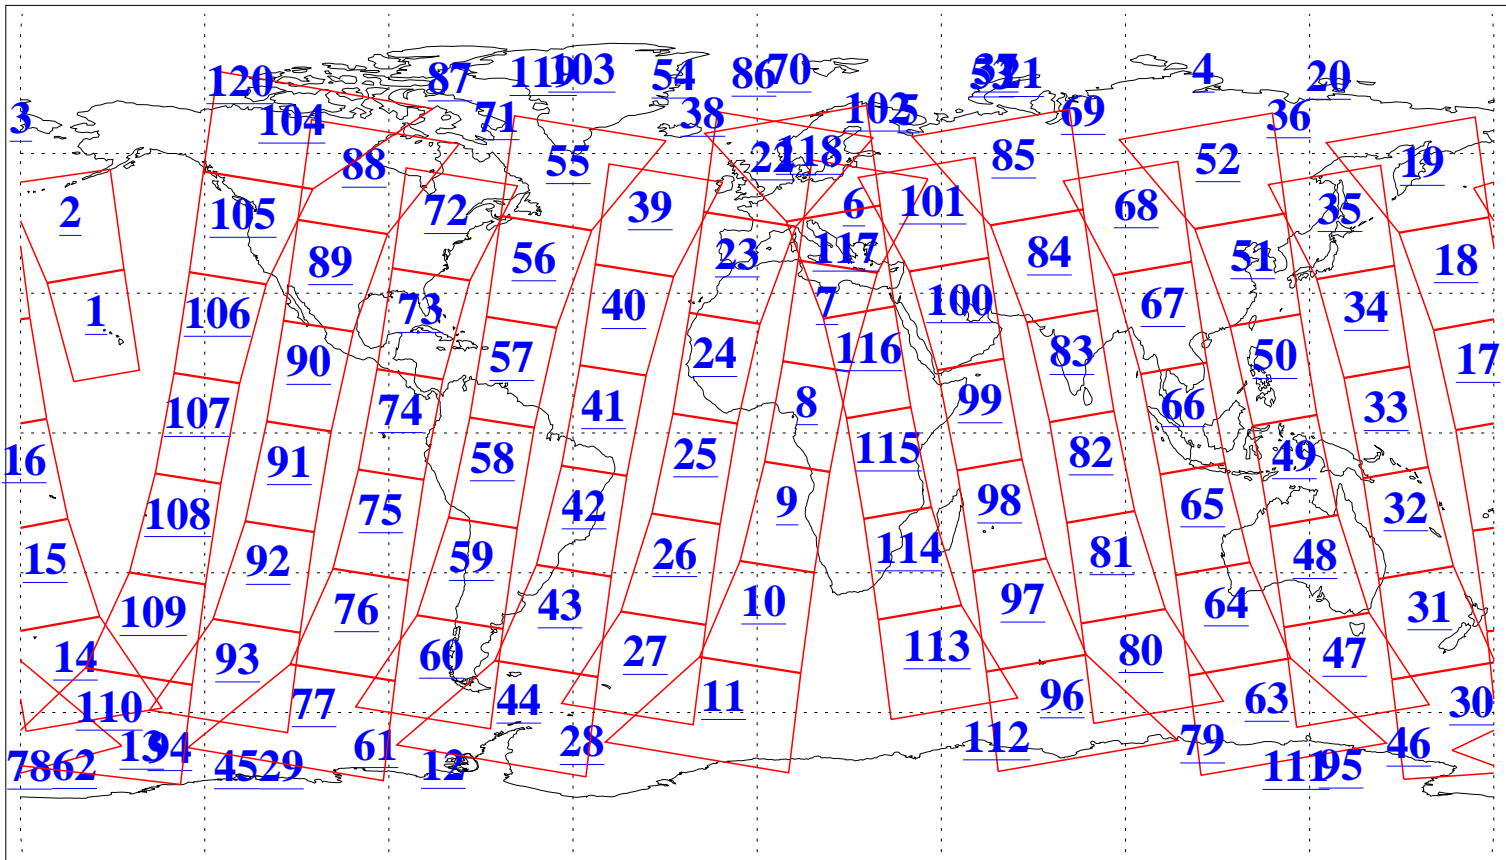

L1B Availability  
 AMSU Granules: 240  
 HSB Granules: 0  
 AIRS Granules: 238

11 Feb 2022  
 DoY 42  
 Aqua Day 7223  
 Granules: 1 to 120

Granules: 121 to 240

Legend: AMSU Available, HSB Available, AIRS Available

L1B Availability  
 AMSU Granules: 240  
 HSB Granules: 0  
 AIRS Granules: 238

11 Feb 2022  
 DoY 42  
 Aqua Day 7223

Ascending Granules

Descending Granules

Legend: AMSU Available, *HSB Available*, *AIRS Available*

L1B Availability  
 AMSU Granules: 240  
 HSB Granules: 0  
 AIRS Granules: 238

11 Feb 2022  
 DoY 42  
 Aqua Day 7223

Northern Hemisphere Granules

Southern Hemisphere Granules

Legend: AMSU Available, HSB Available, AIRS Available