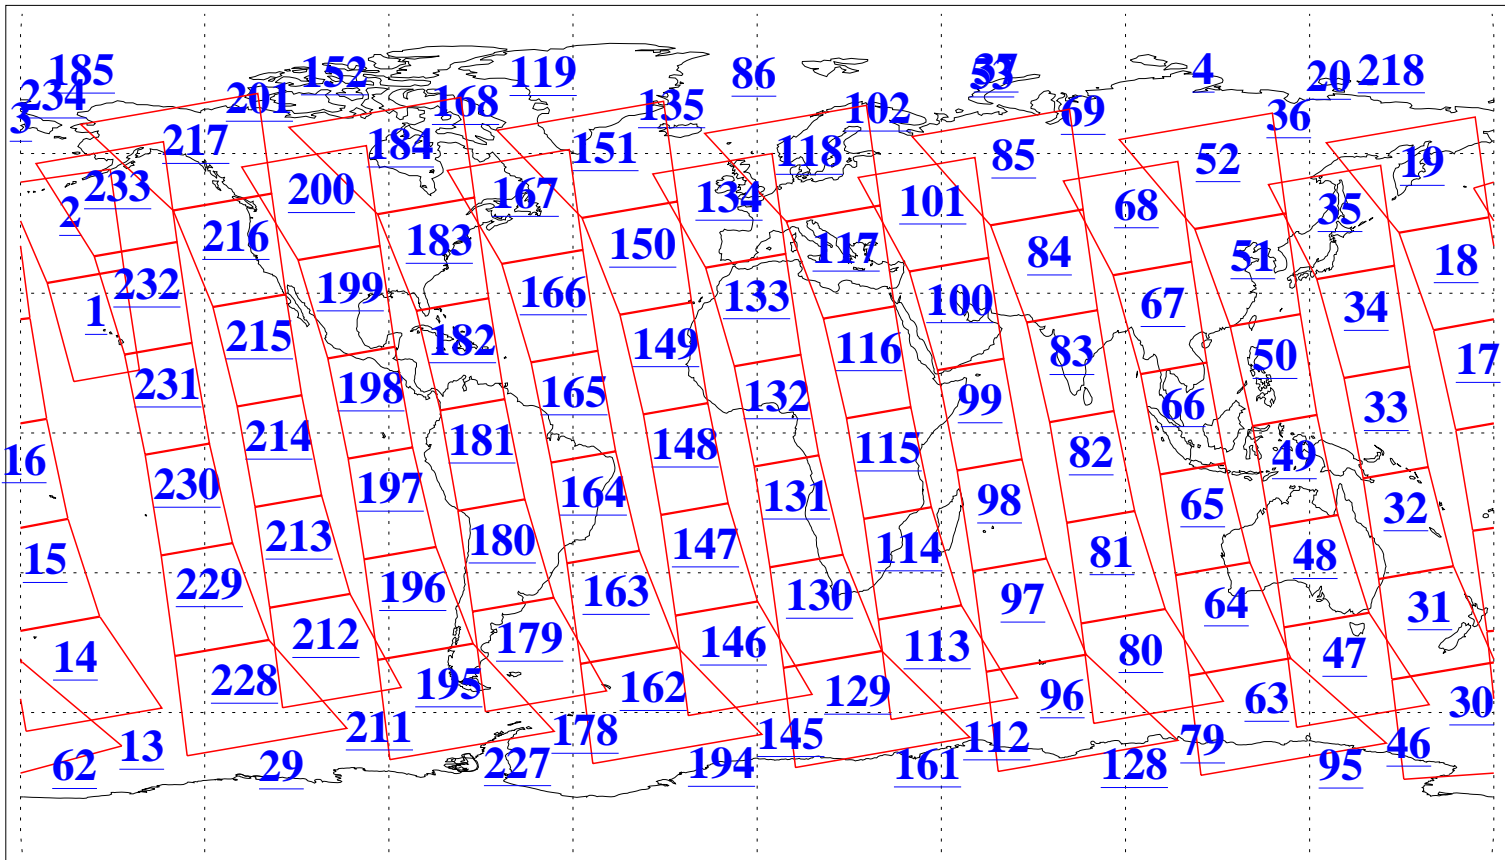

L1B Availability  
 AMSU Granules: 240  
 HSB Granules: 0  
 AIRS Granules: 238

11 Feb 2022  
 DoY 42  
 Aqua Day 7223  
 Granules: 1 to 120

Granules: 121 to 240

Legend: AMSU Available, HSB Available, AIRS Available

L1B Availability  
 AMSU Granules: 240  
 HSB Granules: 0  
 AIRS Granules: 238

11 Feb 2022  
 DoY 42  
 Aqua Day 7223

Ascending Granules

Descending Granules

Legend: AMSU Available, *HSB Available*, *AIRS Available*

L1B Availability  
 AMSU Granules: 240  
 HSB Granules: 0  
 AIRS Granules: 238

11 Feb 2022  
 DoY 42  
 Aqua Day 7223

Northern Hemisphere Granules

Southern Hemisphere Granules

Legend: AMSU Available, HSB Available, AIRS Available