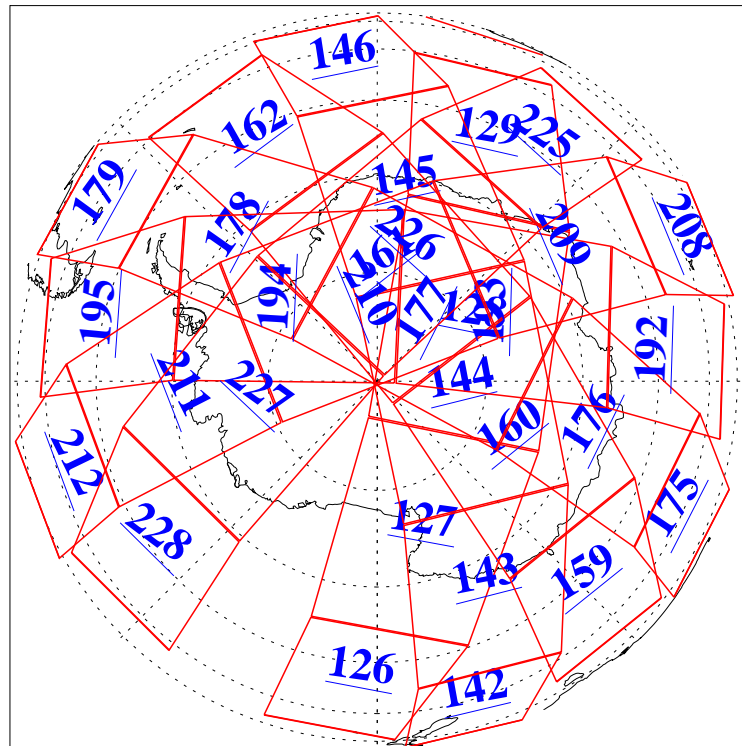

L1B Availability  
 AMSU Granules: 240  
 HSB Granules: 0  
 AIRS Granules: 238

11 Feb 2022  
 DoY 42  
 Aqua Day 7223  
 Granules: 1 to 120

Granules: 121 to 240

Legend: AMSU Available, HSB Available, AIRS Available

L1B Availability  
 AMSU Granules: 240  
 HSB Granules: 0  
 AIRS Granules: 238

11 Feb 2022  
 DoY 42  
 Aqua Day 7223

Ascending Granules

Descending Granules

Legend: AMSU Available, *HSB Available*, *AIRS Available*

L1B Availability  
 AMSU Granules: 240  
 HSB Granules: 0  
 AIRS Granules: 238

11 Feb 2022  
 DoY 42  
 Aqua Day 7223

Northern Hemisphere Granules

Southern Hemisphere Granules

Legend: AMSU Available, HSB Available, AIRS Available