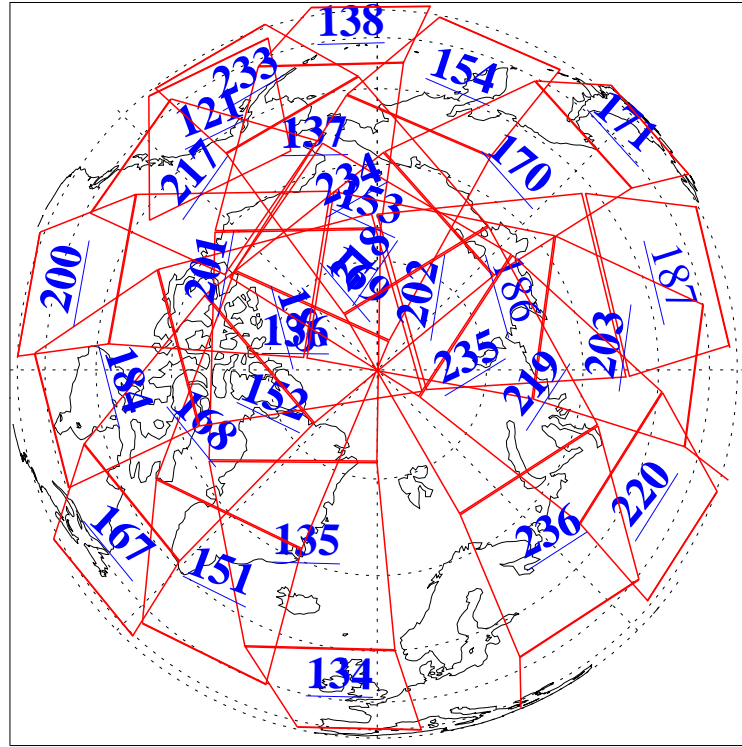

L1B Availability  
 AMSU Granules: 240  
 HSB Granules: 0  
 AIRS Granules: 238

11 Feb 2022  
 DoY 42  
 Aqua Day 7223

Ascending Granules

Descending Granules

Legend: AMSU Available, *HSB Available*, *AIRS Available*

L1B Availability  
 AMSU Granules: 240  
 HSB Granules: 0  
 AIRS Granules: 238

11 Feb 2022  
 DoY 42  
 Aqua Day 7223

Northern Hemisphere Granules

Southern Hemisphere Granules

Legend: AMSU Available, HSB Available, AIRS Available