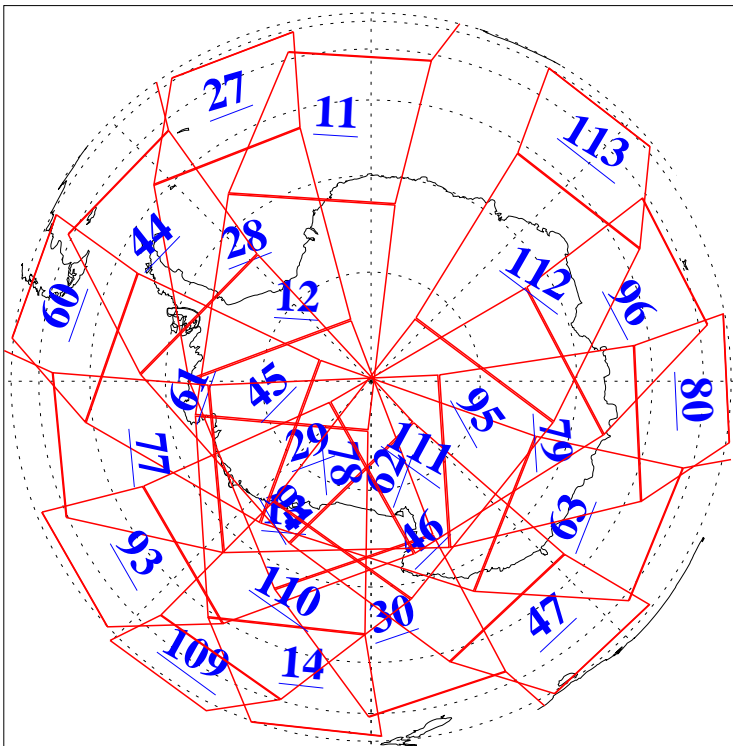

L1B Availability  
 AMSU Granules: 240  
 HSB Granules: 0  
 AIRS Granules: 238

11 Feb 2022  
 DoY 42  
 Aqua Day 7223  
 Granules: 1 to 120

Granules: 121 to 240

Legend: AMSU Available, HSB Available, AIRS Available

L1B Availability  
 AMSU Granules: 240  
 HSB Granules: 0  
 AIRS Granules: 238

11 Feb 2022  
 DoY 42  
 Aqua Day 7223

Ascending Granules

Descending Granules

Legend: AMSU Available, *HSB Available*, *AIRS Available*

L1B Availability  
 AMSU Granules: 240  
 HSB Granules: 0  
 AIRS Granules: 238

11 Feb 2022  
 DoY 42  
 Aqua Day 7223

Northern Hemisphere Granules

Southern Hemisphere Granules

Legend: AMSU Available, HSB Available, AIRS Available