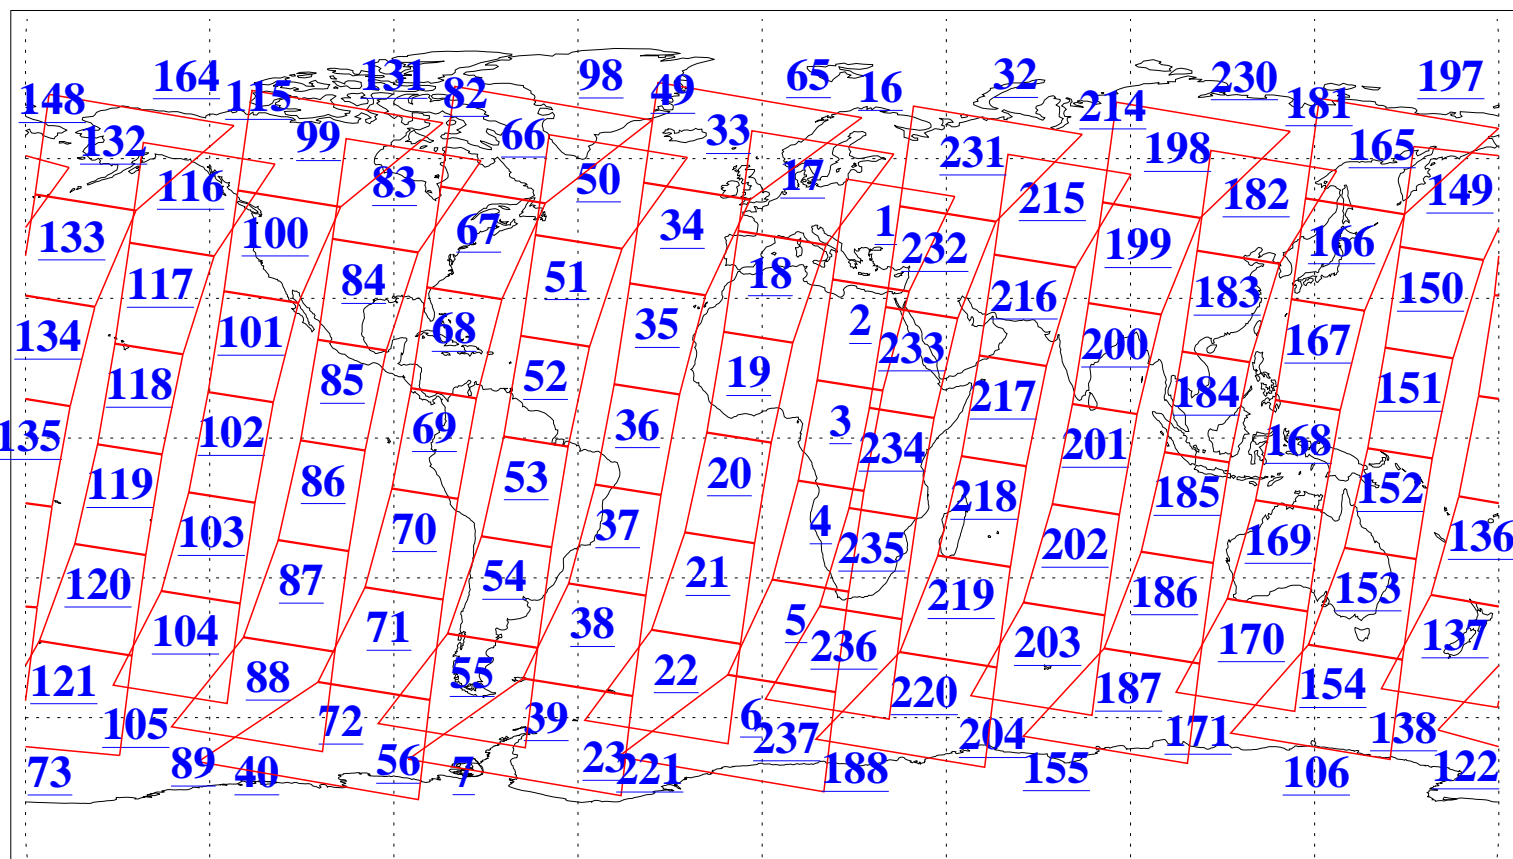

L1B Availability
AMSU Granules: 240
HSB Granules: 0
AIRS Granules: 240

8 Feb 2022
DoY 39
Aqua Day 7220
Granules: 1 to 120

Granules: 121 to 240

Legend: AMSU Available, HSB Available, AIRS Available

L1B Availability
AMSU Granules: 240
HSB Granules: 0
AIRS Granules: 240

8 Feb 2022
DoY 39
Aqua Day 7220

Ascending Granules

Descending Granules

Legend: AMSU Available, *HSB Available*, *AIRS Available*

L1B Availability
 AMSU Granules: 240
 HSB Granules: 0
 AIRS Granules: 240

8 Feb 2022
 DoY 39
 Aqua Day 7220

Northern Hemisphere Granules

Southern Hemisphere Granules

Legend: AMSU Available, HSB Available, **AIRS Available**