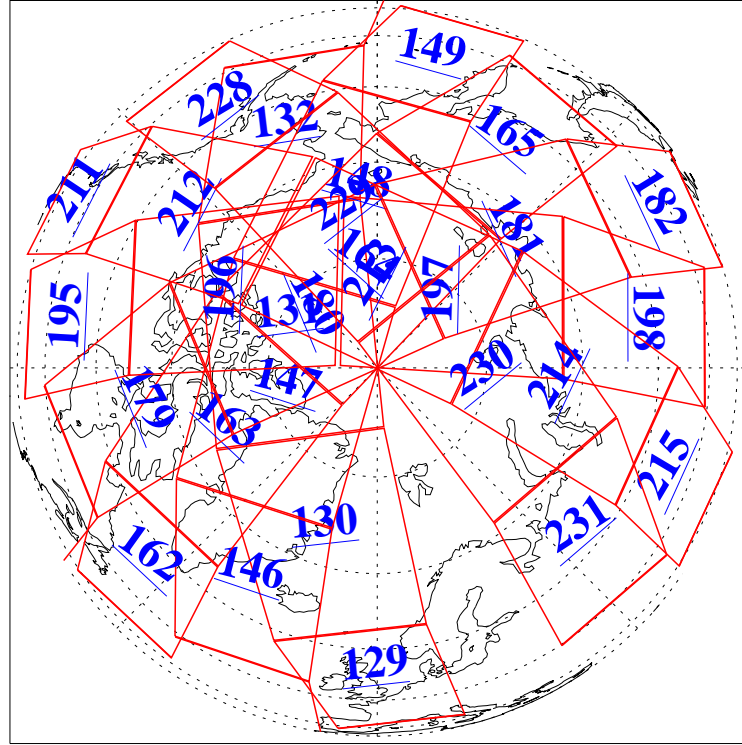

8 Feb 2022
DoY 39
Aqua Day 7220

Ascending Granules

Descending Granules

Legend: AMSU Available, *HSB Available*, *AIRS Available*

L1B Availability
 AMSU Granules: 240
 HSB Granules: 0
 AIRS Granules: 240

8 Feb 2022
 DoY 39
 Aqua Day 7220

Northern Hemisphere Granules

Southern Hemisphere Granules

Legend: AMSU Available, HSB Available, **AIRS Available**