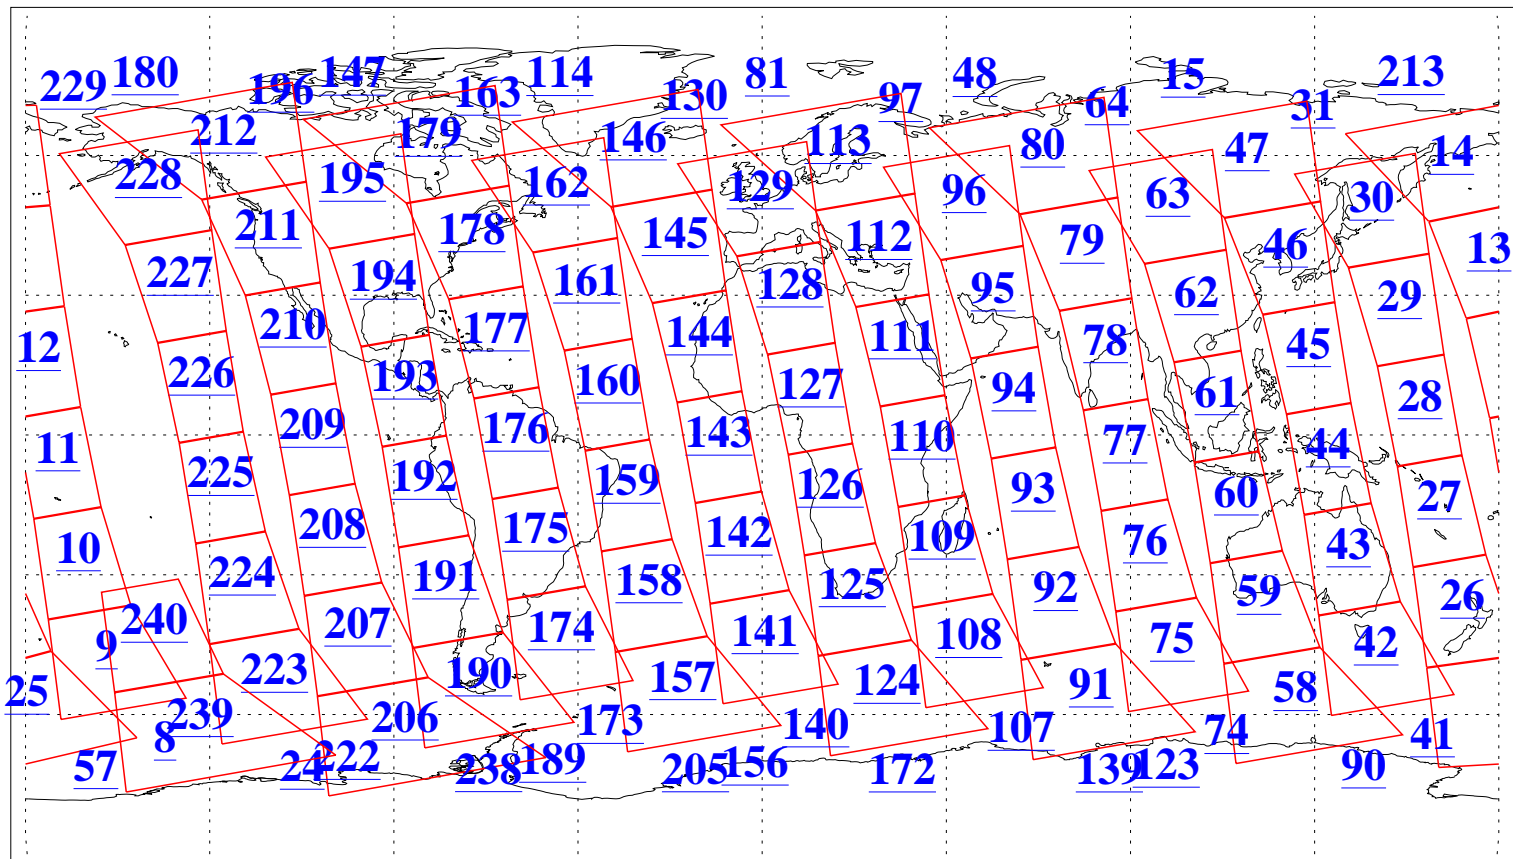

L1B Availability
AMSU Granules: 240
HSB Granules: 0
AIRS Granules: 240

8 Feb 2022
DoY 39
Aqua Day 7220
Granules: 1 to 120

Granules: 121 to 240

Legend: AMSU Available, HSB Available, AIRS Available

L1B Availability
AMSU Granules: 240
HSB Granules: 0
AIRS Granules: 240

8 Feb 2022
DoY 39
Aqua Day 7220

Ascending Granules

Descending Granules

Legend: AMSU Available, *HSB Available*, *AIRS Available*

L1B Availability
 AMSU Granules: 240
 HSB Granules: 0
 AIRS Granules: 240

8 Feb 2022
 DoY 39
 Aqua Day 7220

Northern Hemisphere Granules

Southern Hemisphere Granules

Legend: AMSU Available, HSB Available, **AIRS Available**