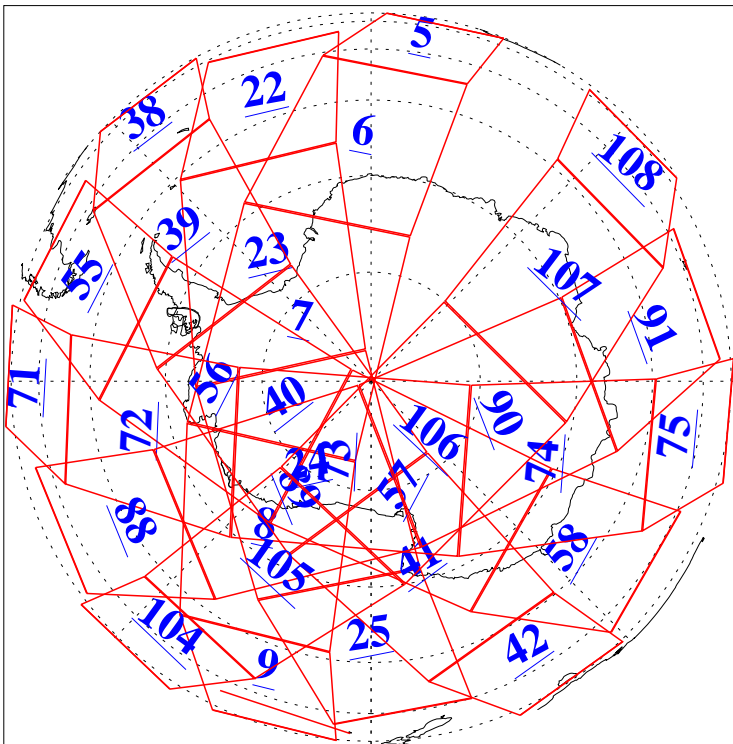

8 Feb 2022
DoY 39
Aqua Day 7220

Ascending Granules

Descending Granules

Legend: AMSU Available, *HSB Available*, *AIRS Available*

L1B Availability
 AMSU Granules: 240
 HSB Granules: 0
 AIRS Granules: 240

8 Feb 2022
 DoY 39
 Aqua Day 7220

Northern Hemisphere Granules

Southern Hemisphere Granules

Legend: AMSU Available, HSB Available, **AIRS Available**