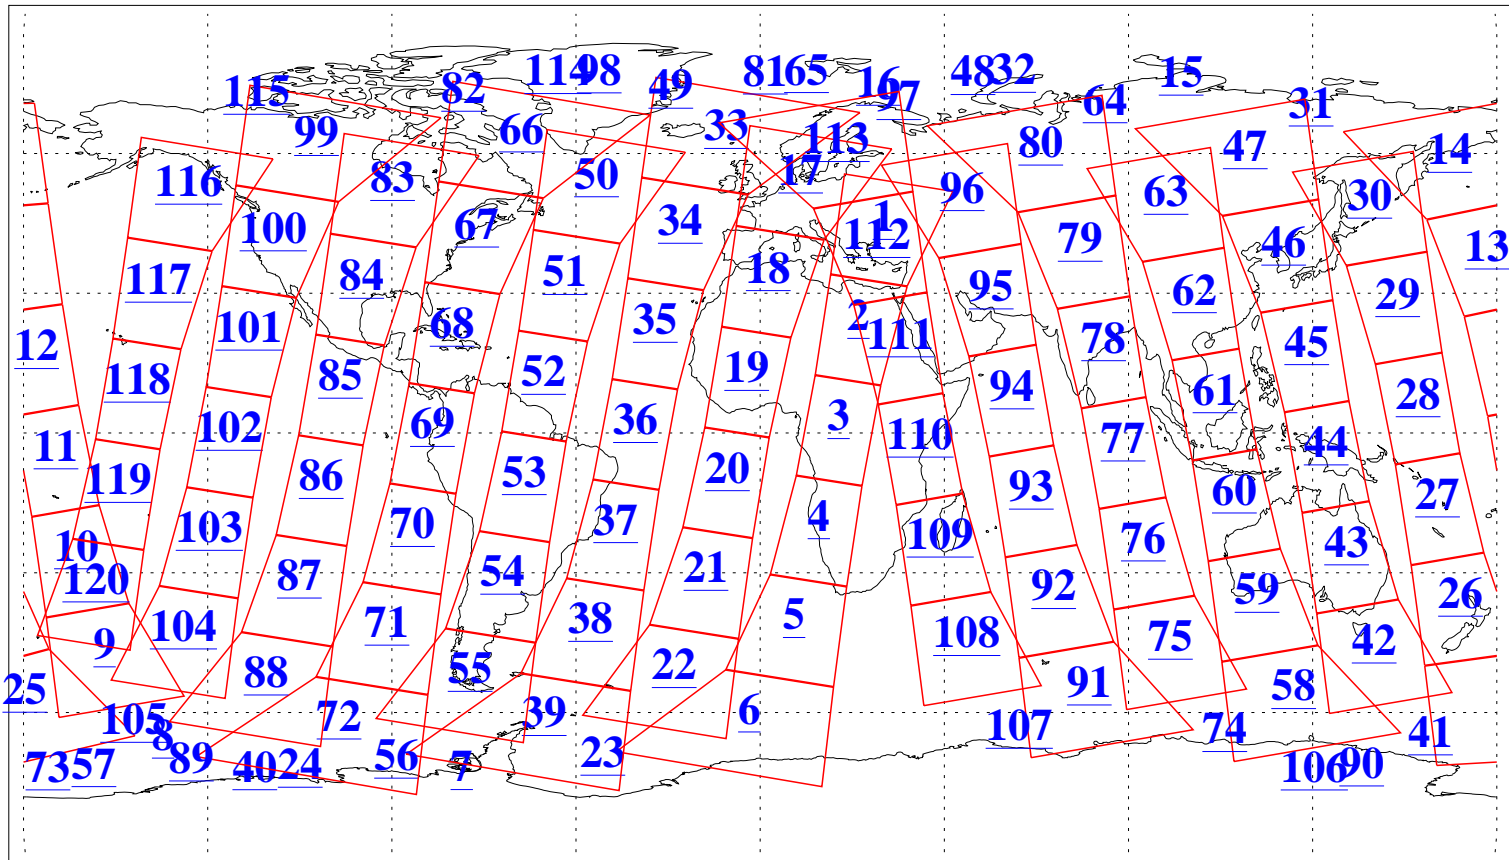

L1B Availability
AMSU Granules: 240
HSB Granules: 0
AIRS Granules: 240

8 Feb 2022
DoY 39
Aqua Day 7220
Granules: 1 to 120

Granules: 121 to 240

Legend: AMSU Available, HSB Available, AIRS Available

L1B Availability
AMSU Granules: 240
HSB Granules: 0
AIRS Granules: 240

8 Feb 2022
DoY 39
Aqua Day 7220

Ascending Granules

Descending Granules

Legend: AMSU Available, *HSB Available*, *AIRS Available*

L1B Availability
 AMSU Granules: 240
 HSB Granules: 0
 AIRS Granules: 240

8 Feb 2022
 DoY 39
 Aqua Day 7220

Northern Hemisphere Granules

Southern Hemisphere Granules

Legend: AMSU Available, HSB Available, **AIRS Available**