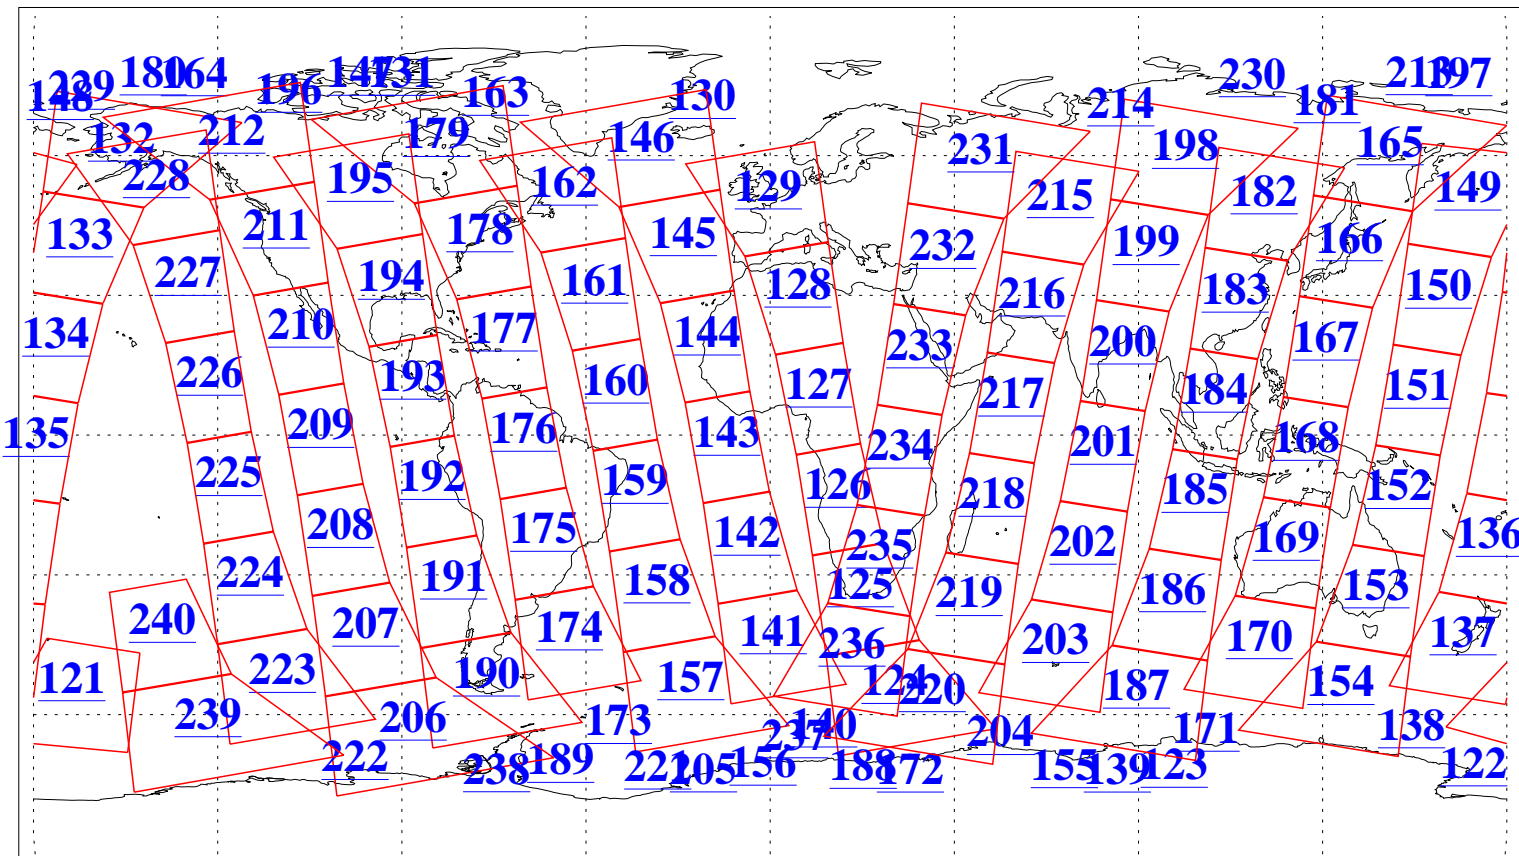

L1B Availability
AMSU Granules: 240
HSB Granules: 0
AIRS Granules: 240

8 Feb 2022
DoY 39
Aqua Day 7220
Granules: 1 to 120

Granules: 121 to 240

Legend: AMSU Available, HSB Available, AIRS Available

L1B Availability
AMSU Granules: 240
HSB Granules: 0
AIRS Granules: 240

8 Feb 2022
DoY 39
Aqua Day 7220

Ascending Granules

Descending Granules

Legend: AMSU Available, *HSB Available*, *AIRS Available*

L1B Availability
 AMSU Granules: 240
 HSB Granules: 0
 AIRS Granules: 240

8 Feb 2022
 DoY 39
 Aqua Day 7220

Northern Hemisphere Granules

Southern Hemisphere Granules

Legend: AMSU Available, HSB Available, **AIRS Available**