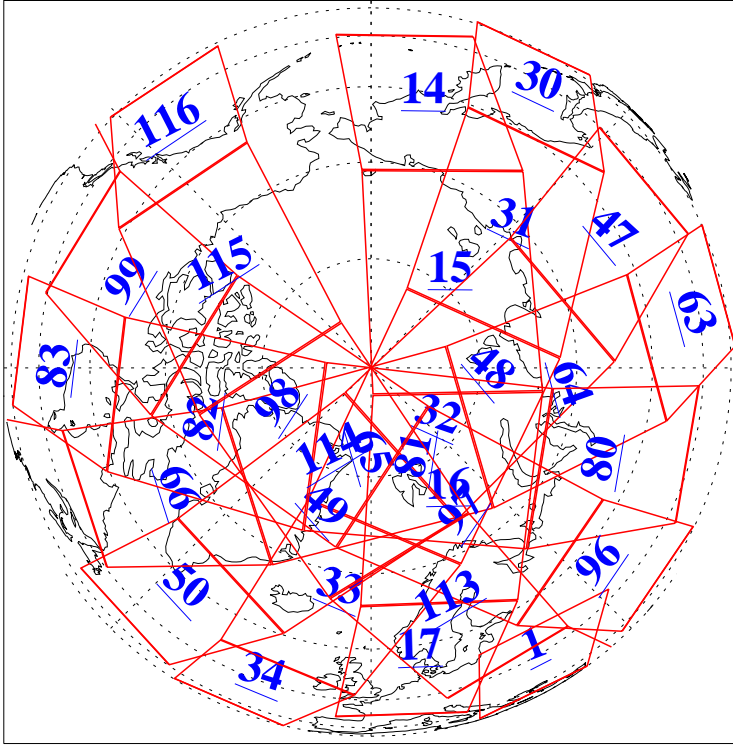

L1B Availability
AMSU Granules: 240
HSB Granules: 0
AIRS Granules: 240

8 Feb 2022
DoY 39
Aqua Day 7220
Granules: 1 to 120

Granules: 121 to 240

Legend: AMSU Available, HSB Available, AIRS Available

L1B Availability
AMSU Granules: 240
HSB Granules: 0
AIRS Granules: 240

8 Feb 2022
DoY 39
Aqua Day 7220

Ascending Granules

Descending Granules

Legend: AMSU Available, *HSB Available*, *AIRS Available*

L1B Availability
 AMSU Granules: 240
 HSB Granules: 0
 AIRS Granules: 240

8 Feb 2022
 DoY 39
 Aqua Day 7220

Northern Hemisphere Granules

Southern Hemisphere Granules

Legend: AMSU Available, HSB Available, **AIRS Available**