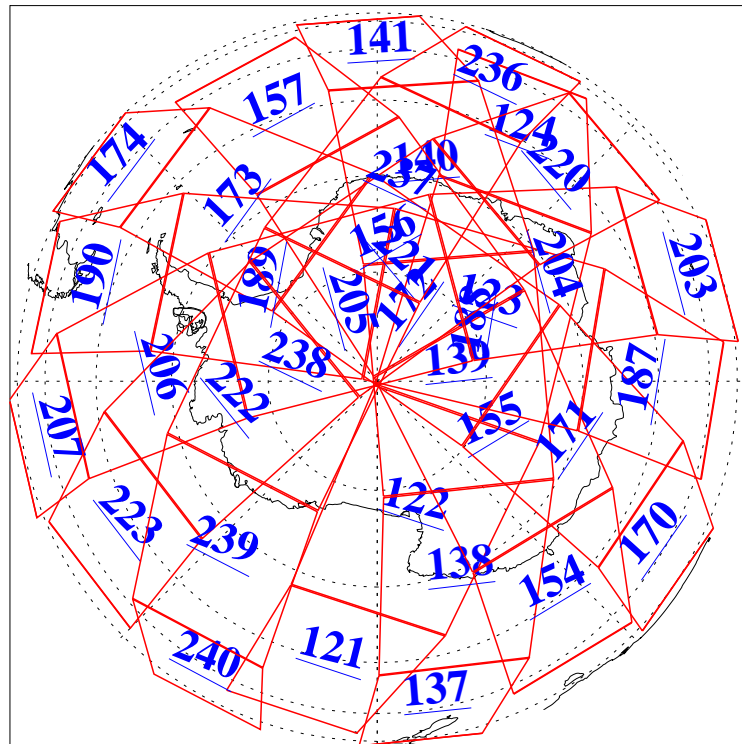

L1B Availability
AMSU Granules: 240
HSB Granules: 0
AIRS Granules: 240

8 Feb 2022
DoY 39
Aqua Day 7220
Granules: 1 to 120

Granules: 121 to 240

Legend: AMSU Available, HSB Available, AIRS Available

L1B Availability
AMSU Granules: 240
HSB Granules: 0
AIRS Granules: 240

8 Feb 2022
DoY 39
Aqua Day 7220

Ascending Granules

Descending Granules

Legend: AMSU Available, *HSB Available*, *AIRS Available*

L1B Availability
 AMSU Granules: 240
 HSB Granules: 0
 AIRS Granules: 240

8 Feb 2022
 DoY 39
 Aqua Day 7220

Northern Hemisphere Granules

Southern Hemisphere Granules

Legend: AMSU Available, HSB Available, **AIRS Available**