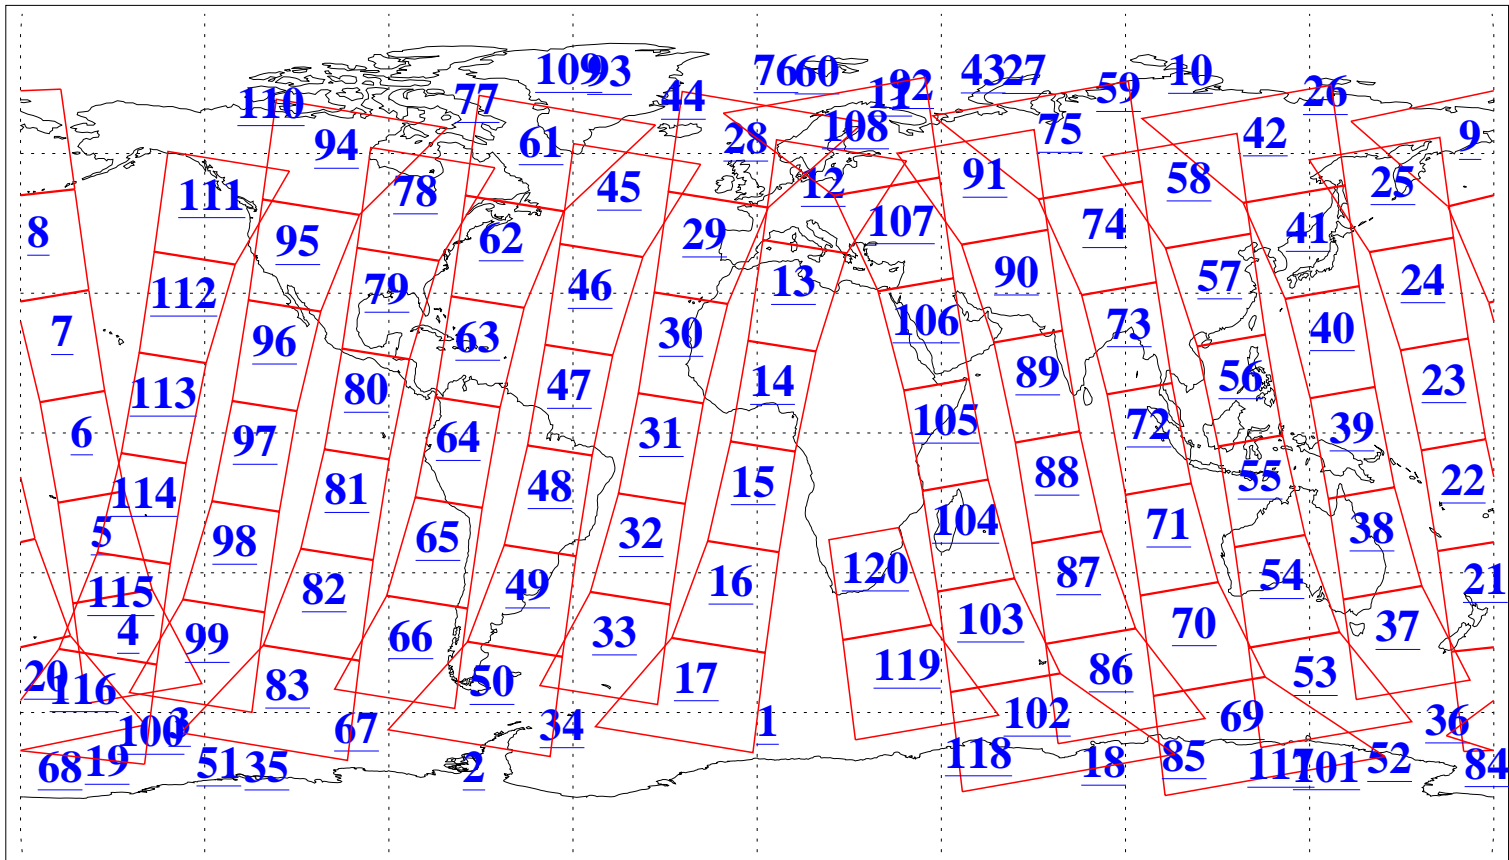

L1B Availability  
 AMSU Granules: 240  
 HSB Granules: 0  
 AIRS Granules: 240

5 Feb 2022  
 DoY 36  
 Aqua Day 7217  
 Granules: 1 to 120

Granules: 121 to 240

Legend: AMSU Available, HSB Available, AIRS Available

L1B Availability  
 AMSU Granules: 240  
 HSB Granules: 0  
 AIRS Granules: 240

5 Feb 2022  
 DoY 36  
 Aqua Day 7217

Ascending Granules

Descending Granules

Legend: AMSU Available, HSB Available, AIRS Available

L1B Availability  
 AMSU Granules: 240  
 HSB Granules: 0  
 AIRS Granules: 240

5 Feb 2022  
 DoY 36  
 Aqua Day 7217

Northern Hemisphere Granules

Southern Hemisphere Granules

Legend: AMSU Available, HSB Available, **AIRS Available**