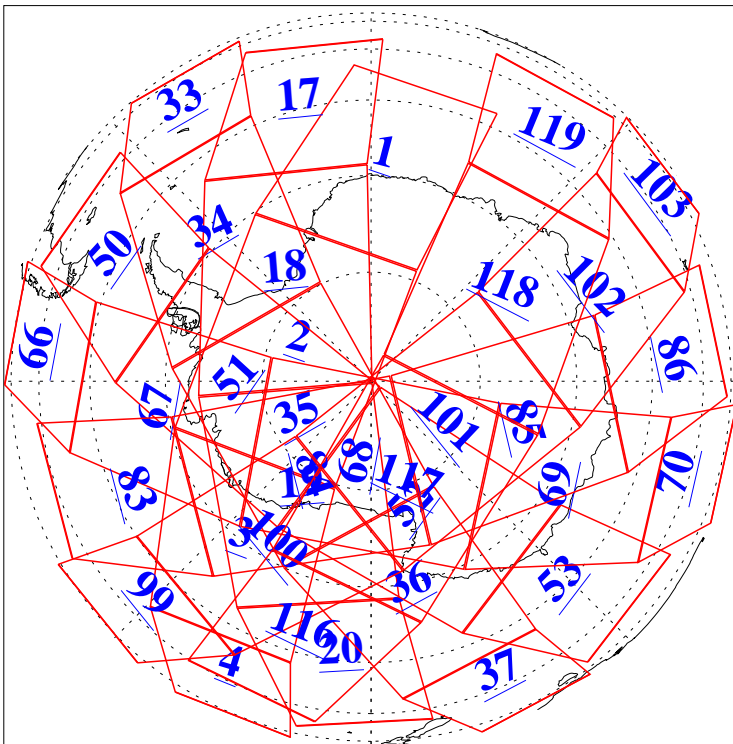

L1B Availability  
 AMSU Granules: 240  
 HSB Granules: 0  
 AIRS Granules: 240

5 Feb 2022  
 DoY 36  
 Aqua Day 7217  
 Granules: 1 to 120

Granules: 121 to 240

Legend: AMSU Available, HSB Available, AIRS Available

L1B Availability  
 AMSU Granules: 240  
 HSB Granules: 0  
 AIRS Granules: 240

5 Feb 2022  
 DoY 36  
 Aqua Day 7217

Ascending Granules

Descending Granules

Legend: AMSU Available, HSB Available, AIRS Available

L1B Availability  
 AMSU Granules: 240  
 HSB Granules: 0  
 AIRS Granules: 240

5 Feb 2022  
 DoY 36  
 Aqua Day 7217

Northern Hemisphere Granules

Southern Hemisphere Granules

Legend: AMSU Available, HSB Available, **AIRS Available**