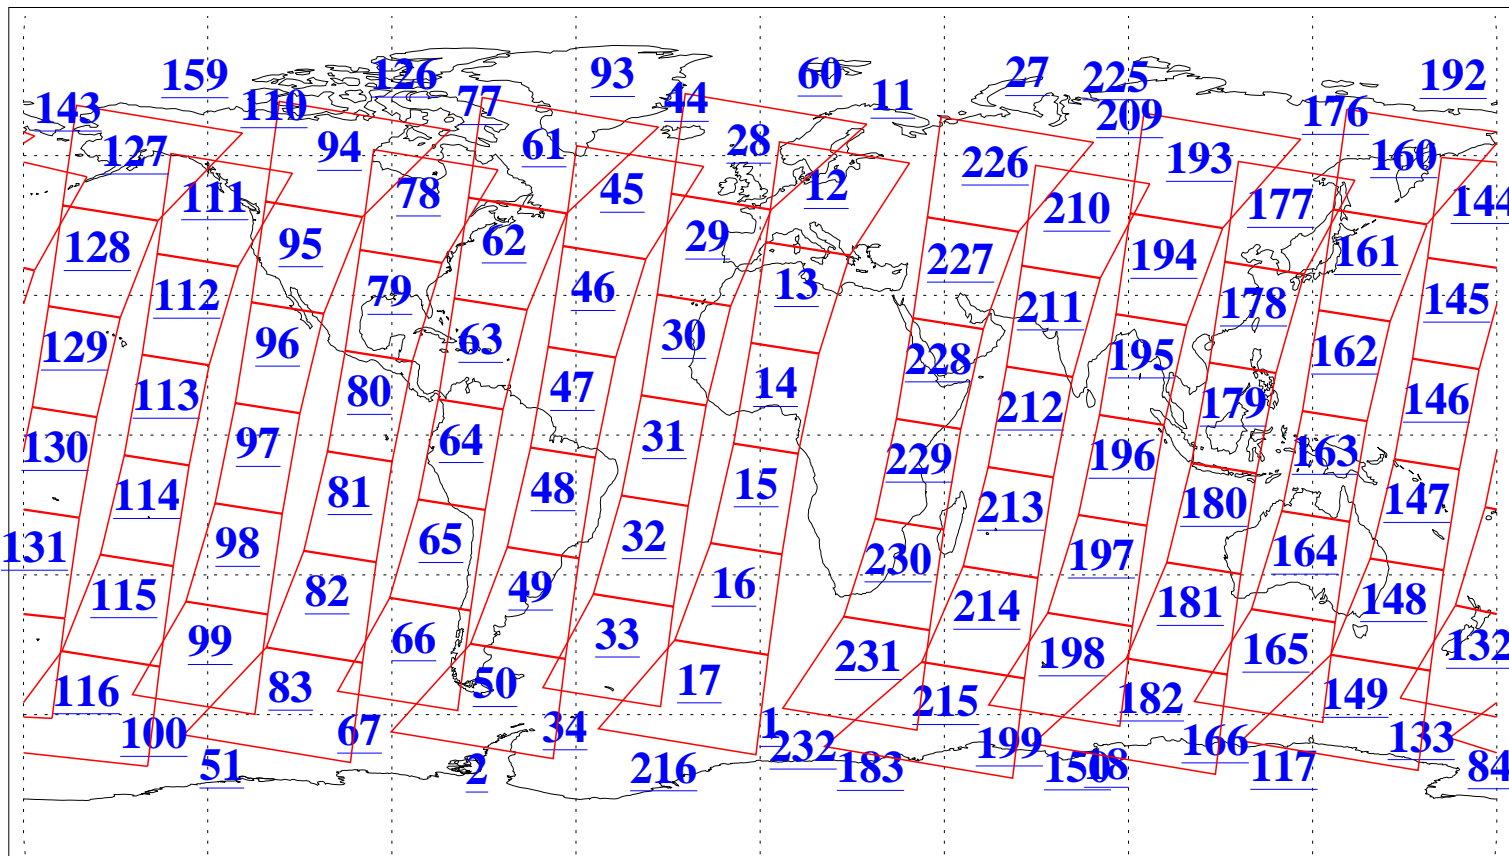

L1B Availability  
 AMSU Granules: 240  
 HSB Granules: 0  
 AIRS Granules: 240

5 Feb 2022  
 DoY 36  
 Aqua Day 7217  
 Granules: 1 to 120

Granules: 121 to 240

Legend: AMSU Available, HSB Available, AIRS Available

L1B Availability  
 AMSU Granules: 240  
 HSB Granules: 0  
 AIRS Granules: 240

5 Feb 2022  
 DoY 36  
 Aqua Day 7217

Ascending Granules

Descending Granules

Legend: AMSU Available, HSB Available, AIRS Available

L1B Availability  
 AMSU Granules: 240  
 HSB Granules: 0  
 AIRS Granules: 240

5 Feb 2022  
 DoY 36  
 Aqua Day 7217

Northern Hemisphere Granules

Southern Hemisphere Granules

Legend: AMSU Available, HSB Available, **AIRS Available**