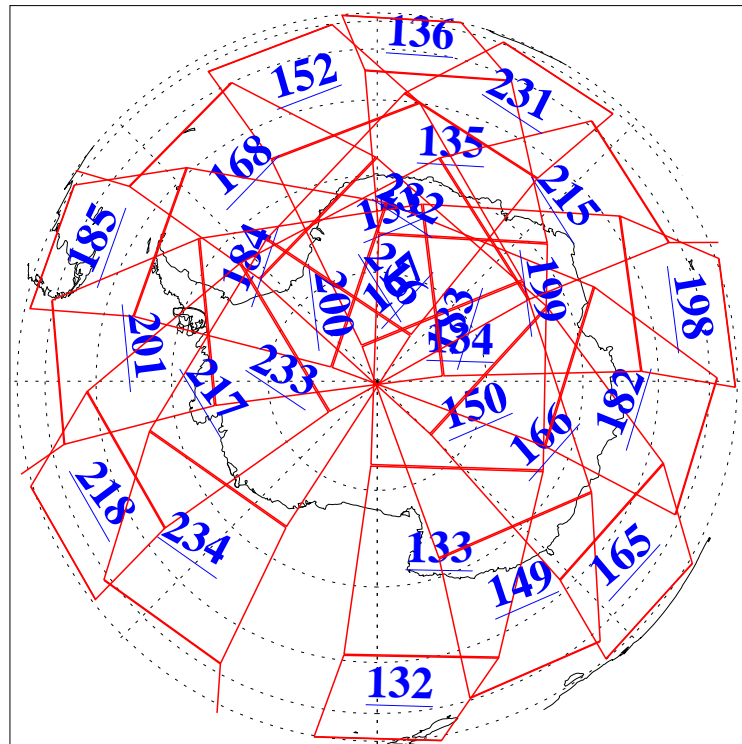

L1B Availability  
 AMSU Granules: 240  
 HSB Granules: 0  
 AIRS Granules: 240

5 Feb 2022  
 DoY 36  
 Aqua Day 7217

Ascending Granules

Descending Granules

Legend: AMSU Available, HSB Available, AIRS Available

L1B Availability  
 AMSU Granules: 240  
 HSB Granules: 0  
 AIRS Granules: 240

5 Feb 2022  
 DoY 36  
 Aqua Day 7217

Northern Hemisphere Granules

Southern Hemisphere Granules

Legend: AMSU Available, HSB Available, **AIRS Available**