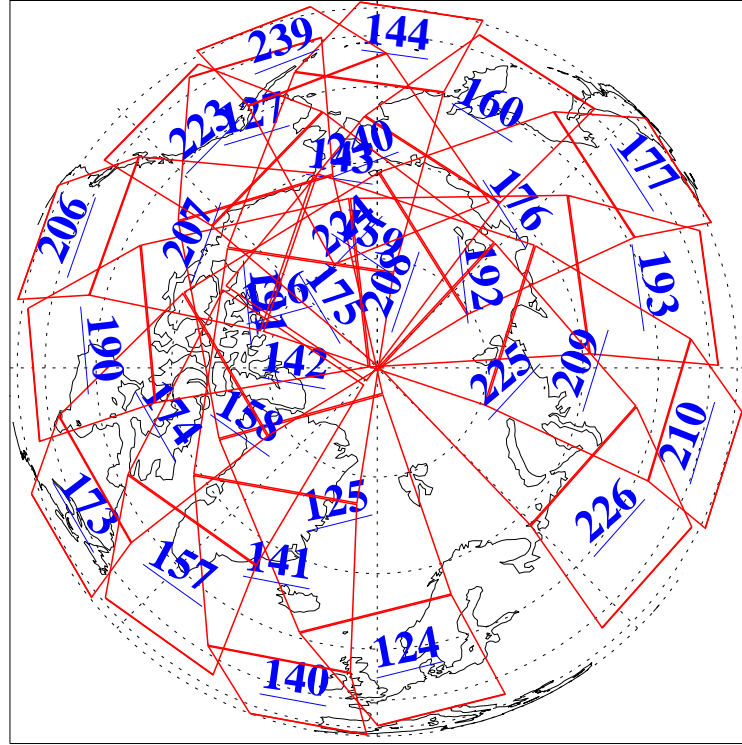

L1B Availability  
 AMSU Granules: 240  
 HSB Granules: 0  
 AIRS Granules: 240

5 Feb 2022  
 DoY 36  
 Aqua Day 7217

Ascending Granules

Descending Granules

Legend: AMSU Available, HSB Available, AIRS Available

L1B Availability  
 AMSU Granules: 240  
 HSB Granules: 0  
 AIRS Granules: 240

5 Feb 2022  
 DoY 36  
 Aqua Day 7217

Northern Hemisphere Granules

Southern Hemisphere Granules

Legend: AMSU Available, HSB Available, **AIRS Available**