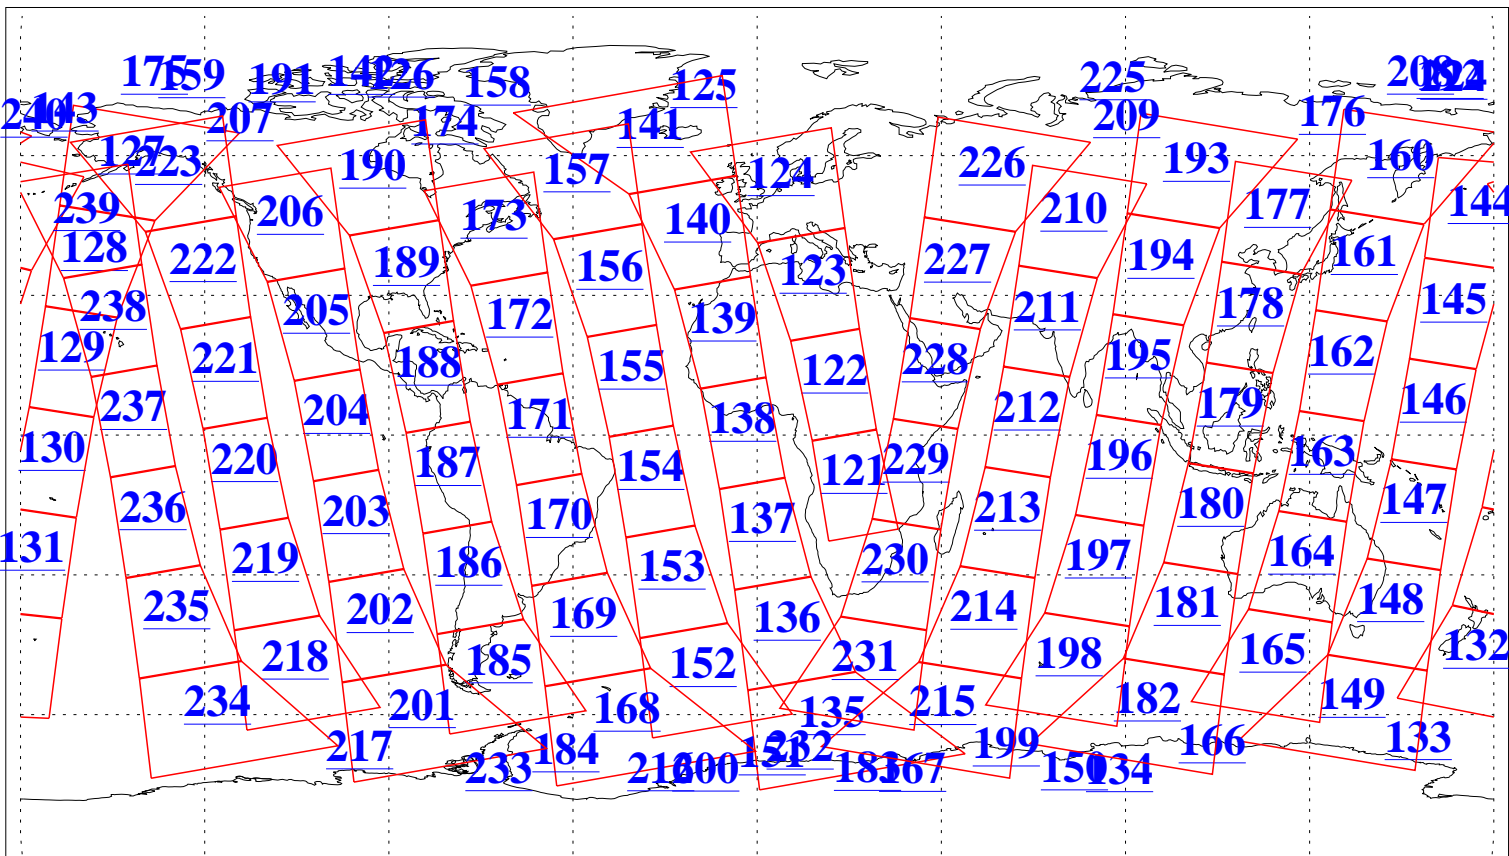

L1B Availability  
 AMSU Granules: 240  
 HSB Granules: 0  
 AIRS Granules: 240

5 Feb 2022  
 DoY 36  
 Aqua Day 7217  
 Granules: 1 to 120

Granules: 121 to 240

Legend: AMSU Available, HSB Available, AIRS Available

L1B Availability  
 AMSU Granules: 240  
 HSB Granules: 0  
 AIRS Granules: 240

5 Feb 2022  
 DoY 36  
 Aqua Day 7217

Ascending Granules

Descending Granules

Legend: AMSU Available, HSB Available, AIRS Available

L1B Availability  
 AMSU Granules: 240  
 HSB Granules: 0  
 AIRS Granules: 240

5 Feb 2022  
 DoY 36  
 Aqua Day 7217

Northern Hemisphere Granules

Southern Hemisphere Granules

Legend: AMSU Available, HSB Available, **AIRS Available**