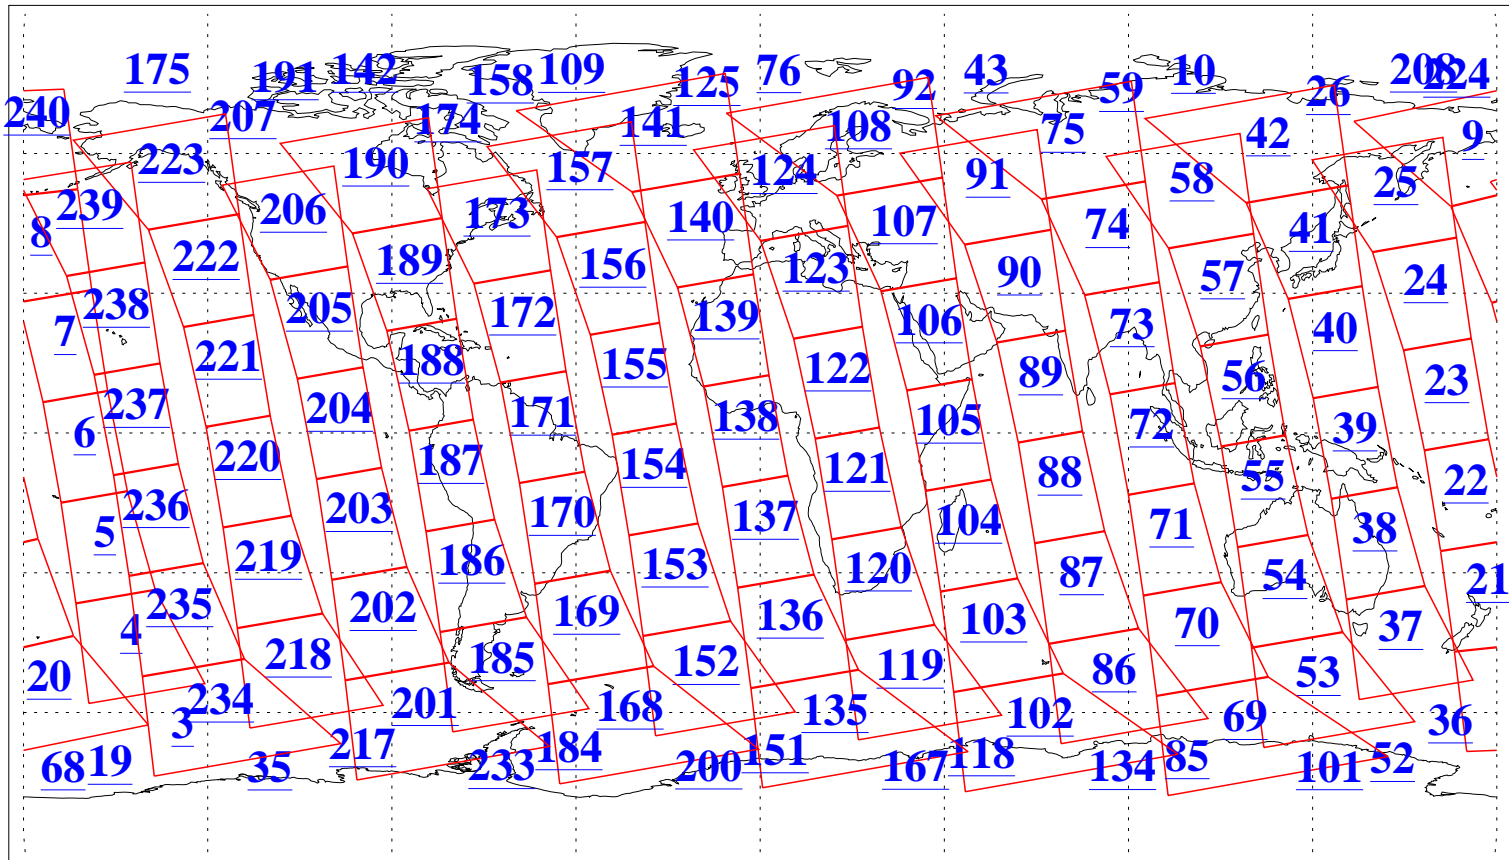

L1B Availability  
 AMSU Granules: 240  
 HSB Granules: 0  
 AIRS Granules: 240

5 Feb 2022  
 DoY 36  
 Aqua Day 7217  
 Granules: 1 to 120

Granules: 121 to 240

Legend: AMSU Available, HSB Available, AIRS Available

L1B Availability  
 AMSU Granules: 240  
 HSB Granules: 0  
 AIRS Granules: 240

5 Feb 2022  
 DoY 36  
 Aqua Day 7217

Ascending Granules

Descending Granules

Legend: AMSU Available, HSB Available, AIRS Available

L1B Availability  
 AMSU Granules: 240  
 HSB Granules: 0  
 AIRS Granules: 240

5 Feb 2022  
 DoY 36  
 Aqua Day 7217

Northern Hemisphere Granules

Southern Hemisphere Granules

Legend: AMSU Available, HSB Available, **AIRS Available**