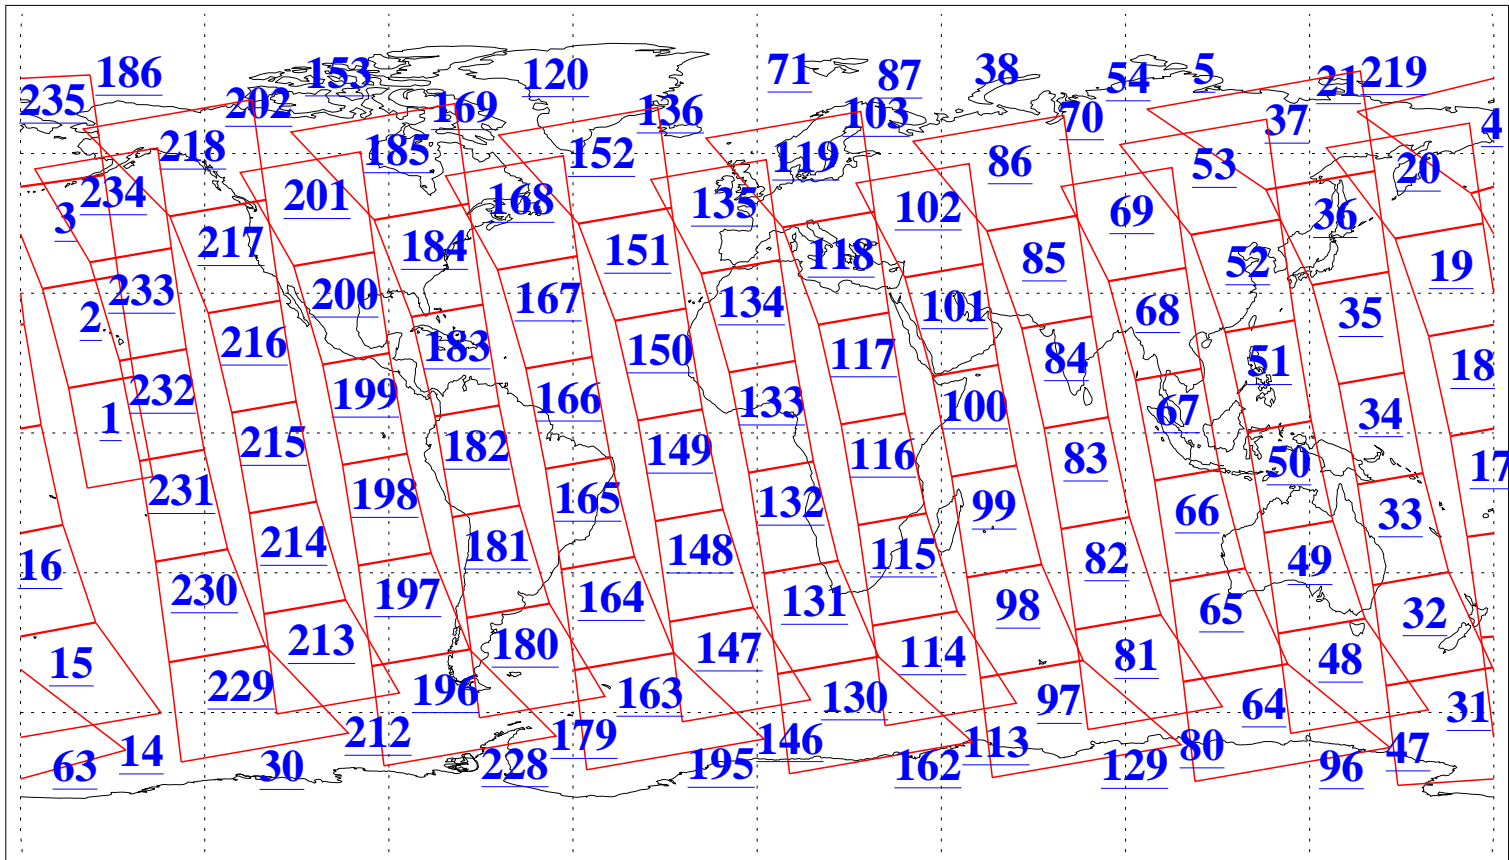

L1B Availability
AMSU Granules: 239
HSB Granules: 0
AIRS Granules: 240

2 Feb 2022
DoY 33
Aqua Day 7214
Granules: 1 to 120

Granules: 121 to 240

Legend: AMSU Available, *HSB Available*, *AIRS Available*

L1B Availability
 AMSU Granules: 239
 HSB Granules: 0
 AIRS Granules: 240

2 Feb 2022
 DoY 33
 Aqua Day 7214

Ascending Granules

Descending Granules

Legend: AMSU Available, *HSB Available*, *AIRS Available*

L1B Availability
 AMSU Granules: 239
 HSB Granules: 0
 AIRS Granules: 240

2 Feb 2022
 DoY 33
 Aqua Day 7214

Northern Hemisphere Granules

Southern Hemisphere Granules

Legend: AMSU Available, *HSB Available*, AIRS Available