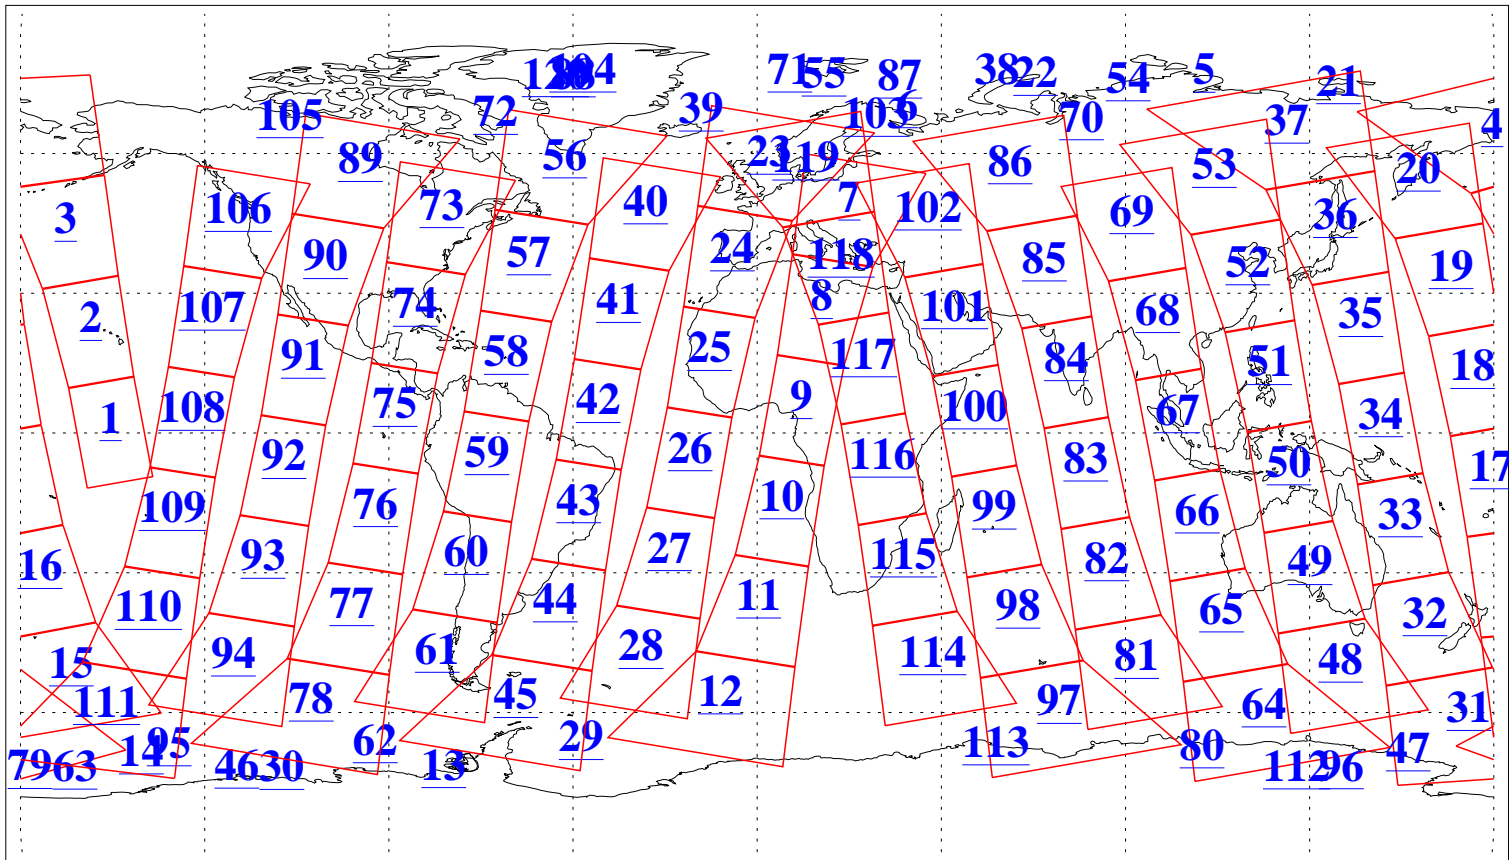

L1B Availability
AMSU Granules: 239
HSB Granules: 0
AIRS Granules: 240

2 Feb 2022
DoY 33
Aqua Day 7214
Granules: 1 to 120

Granules: 121 to 240

Legend: AMSU Available, *HSB Available*, *AIRS Available*

L1B Availability
 AMSU Granules: 239
 HSB Granules: 0
 AIRS Granules: 240

2 Feb 2022
 DoY 33
 Aqua Day 7214

Ascending Granules

Descending Granules

Legend: AMSU Available, *HSB Available*, *AIRS Available*

L1B Availability
 AMSU Granules: 239
 HSB Granules: 0
 AIRS Granules: 240

2 Feb 2022
 DoY 33
 Aqua Day 7214

Northern Hemisphere Granules

Southern Hemisphere Granules

Legend: AMSU Available, *HSB Available*, AIRS Available