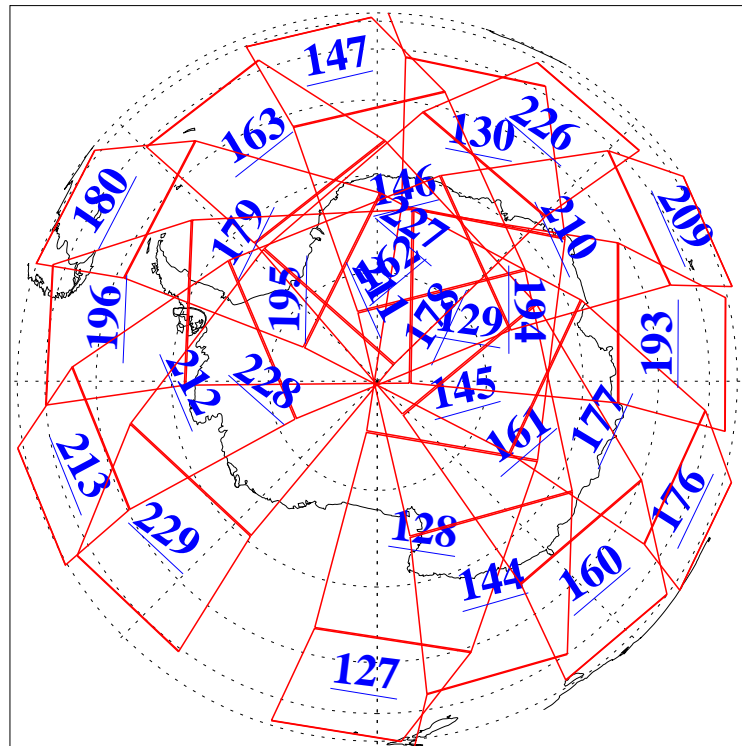

2 Feb 2022
 DoY 33
 Aqua Day 7214

Ascending Granules

Descending Granules

Legend: AMSU Available, *HSB Available*, *AIRS Available*

L1B Availability
 AMSU Granules: 239
 HSB Granules: 0
 AIRS Granules: 240

2 Feb 2022
 DoY 33
 Aqua Day 7214

Northern Hemisphere Granules

Southern Hemisphere Granules

Legend: AMSU Available, *HSB Available*, AIRS Available