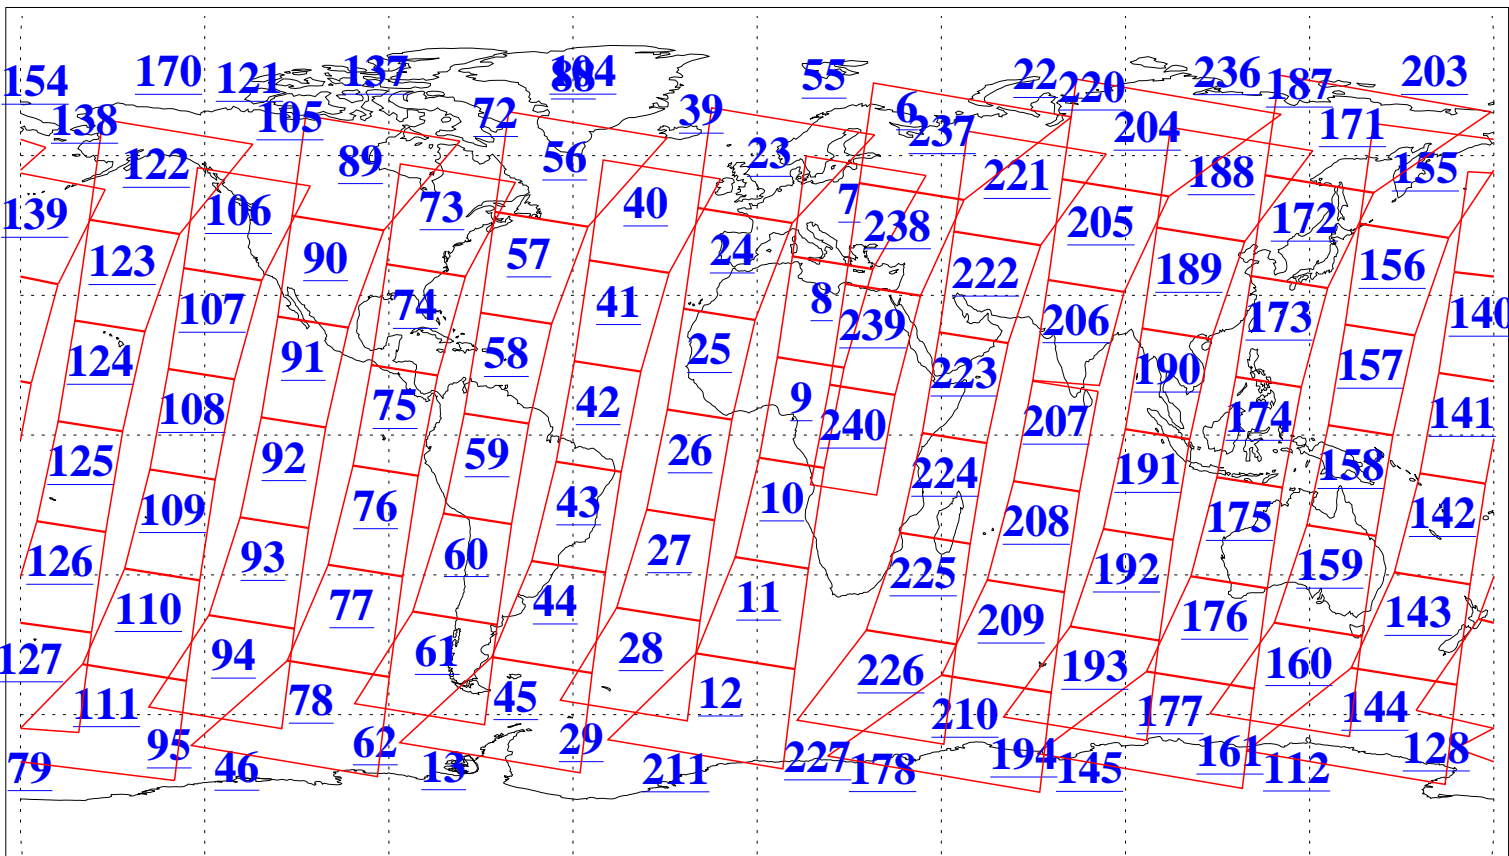

L1B Availability
AMSU Granules: 239
HSB Granules: 0
AIRS Granules: 240

2 Feb 2022
DoY 33
Aqua Day 7214
Granules: 1 to 120

Granules: 121 to 240

Legend: AMSU Available, *HSB Available*, *AIRS Available*

L1B Availability
 AMSU Granules: 239
 HSB Granules: 0
 AIRS Granules: 240

2 Feb 2022
 DoY 33
 Aqua Day 7214

Ascending Granules

Descending Granules

Legend: AMSU Available, *HSB Available*, *AIRS Available*

L1B Availability
 AMSU Granules: 239
 HSB Granules: 0
 AIRS Granules: 240

2 Feb 2022
 DoY 33
 Aqua Day 7214

Northern Hemisphere Granules

Southern Hemisphere Granules

Legend: AMSU Available, *HSB Available*, AIRS Available