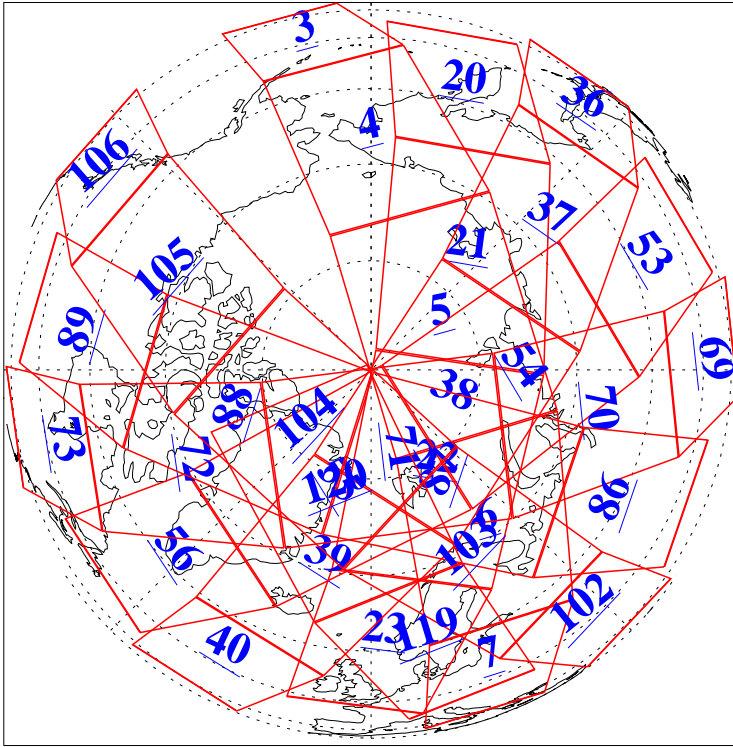

L1B Availability
AMSU Granules: 239
HSB Granules: 0
AIRS Granules: 240

2 Feb 2022
DoY 33
Aqua Day 7214
Granules: 1 to 120

Granules: 121 to 240

Legend: AMSU Available, *HSB Available*, *AIRS Available*

L1B Availability
 AMSU Granules: 239
 HSB Granules: 0
 AIRS Granules: 240

2 Feb 2022
 DoY 33
 Aqua Day 7214

Ascending Granules

Descending Granules

Legend: AMSU Available, *HSB Available*, *AIRS Available*

L1B Availability
 AMSU Granules: 239
 HSB Granules: 0
 AIRS Granules: 240

2 Feb 2022
 DoY 33
 Aqua Day 7214

Northern Hemisphere Granules

Southern Hemisphere Granules

Legend: AMSU Available, *HSB Available*, AIRS Available