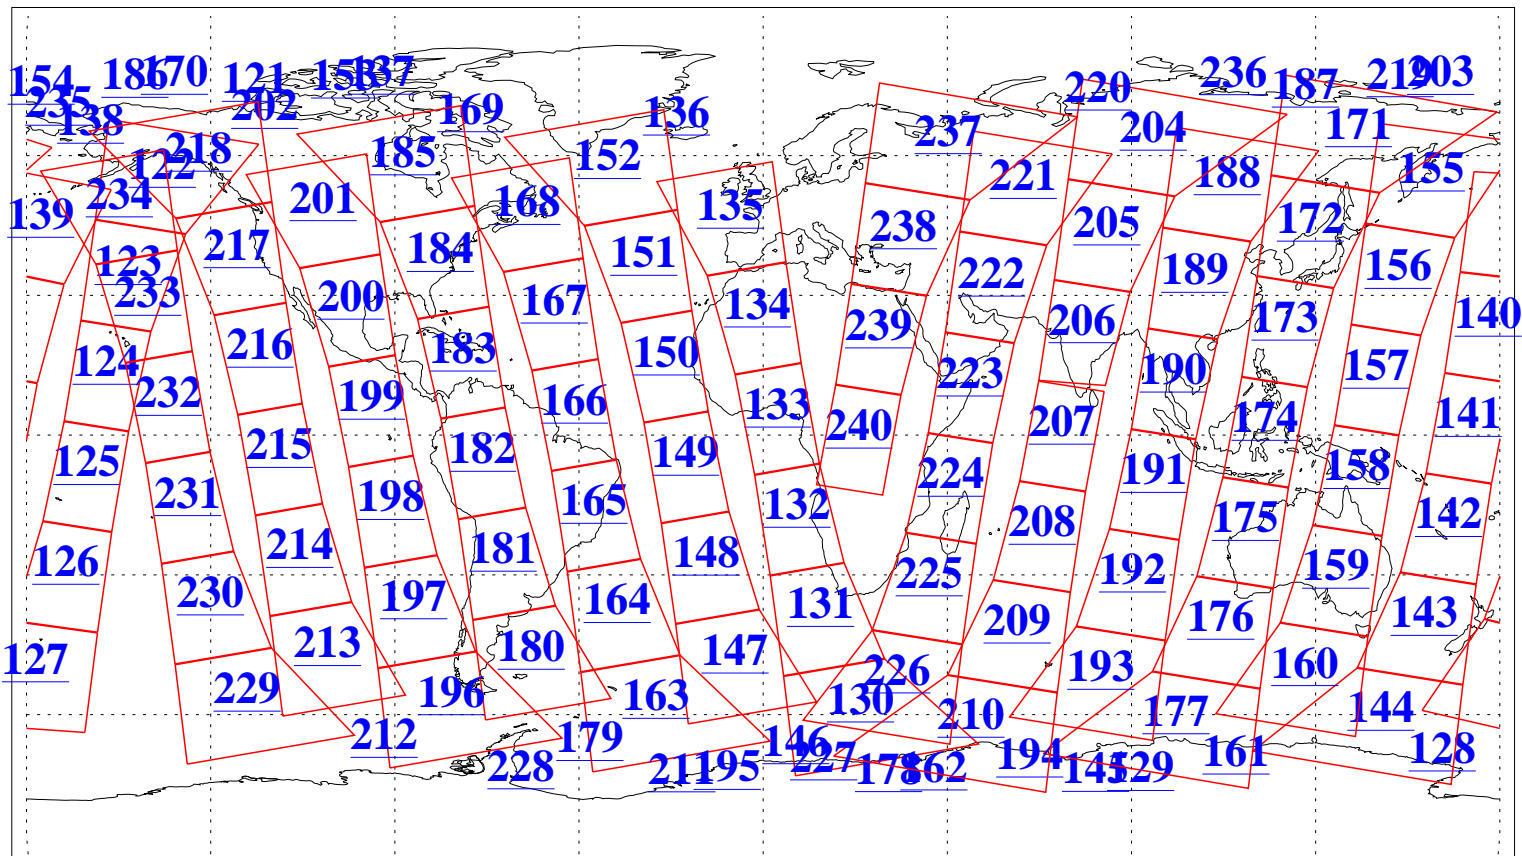

L1B Availability
AMSU Granules: 239
HSB Granules: 0
AIRS Granules: 240

2 Feb 2022
DoY 33
Aqua Day 7214
Granules: 1 to 120

Granules: 121 to 240

Legend: AMSU Available, *HSB Available*, *AIRS Available*

L1B Availability
 AMSU Granules: 239
 HSB Granules: 0
 AIRS Granules: 240

2 Feb 2022
 DoY 33
 Aqua Day 7214

Ascending Granules

Descending Granules

Legend: AMSU Available, *HSB Available*, *AIRS Available*

L1B Availability
 AMSU Granules: 239
 HSB Granules: 0
 AIRS Granules: 240

2 Feb 2022
 DoY 33
 Aqua Day 7214

Northern Hemisphere Granules

Southern Hemisphere Granules

Legend: AMSU Available, *HSB Available*, AIRS Available