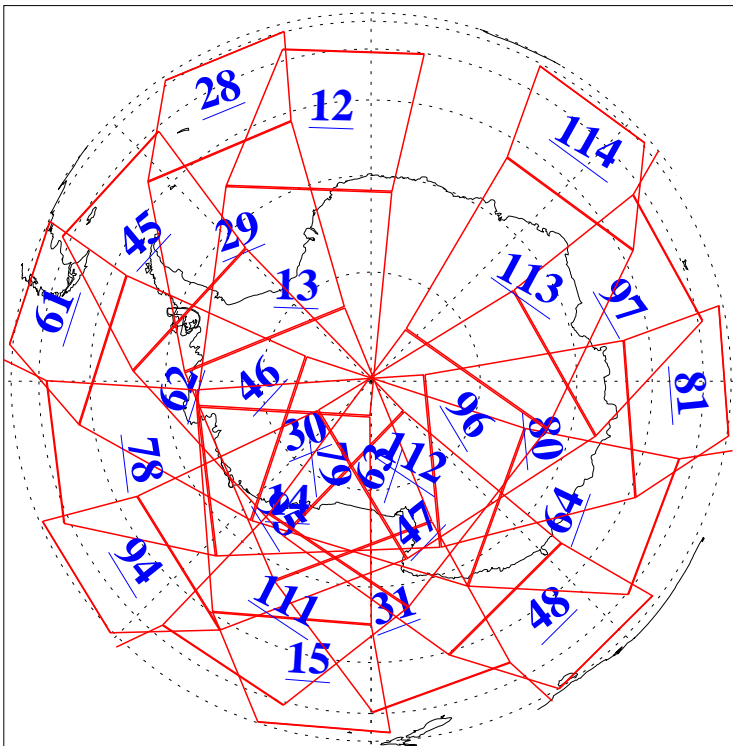

L1B Availability
AMSU Granules: 239
HSB Granules: 0
AIRS Granules: 240

2 Feb 2022
DoY 33
Aqua Day 7214
Granules: 1 to 120

Granules: 121 to 240

Legend: AMSU Available, *HSB Available*, *AIRS Available*

L1B Availability
 AMSU Granules: 239
 HSB Granules: 0
 AIRS Granules: 240

2 Feb 2022
 DoY 33
 Aqua Day 7214

Ascending Granules

Descending Granules

Legend: AMSU Available, *HSB Available*, *AIRS Available*

L1B Availability
 AMSU Granules: 239
 HSB Granules: 0
 AIRS Granules: 240

2 Feb 2022
 DoY 33
 Aqua Day 7214

Northern Hemisphere Granules

Southern Hemisphere Granules

Legend: AMSU Available, *HSB Available*, AIRS Available