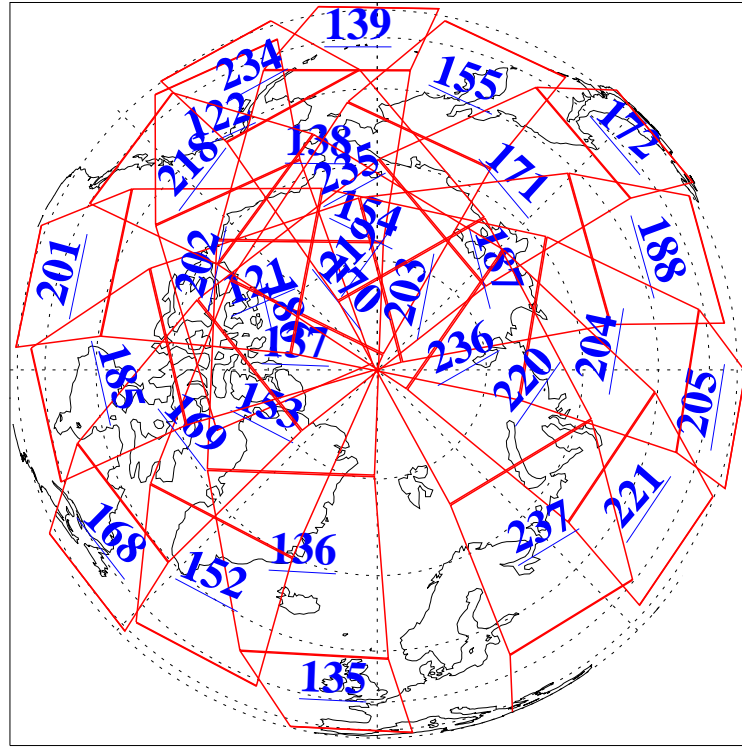

2 Feb 2022
 DoY 33
 Aqua Day 7214

Ascending Granules

Descending Granules

Legend: AMSU Available, *HSB Available*, *AIRS Available*

L1B Availability
 AMSU Granules: 239
 HSB Granules: 0
 AIRS Granules: 240

2 Feb 2022
 DoY 33
 Aqua Day 7214

Northern Hemisphere Granules

Southern Hemisphere Granules

Legend: AMSU Available, *HSB Available*, AIRS Available