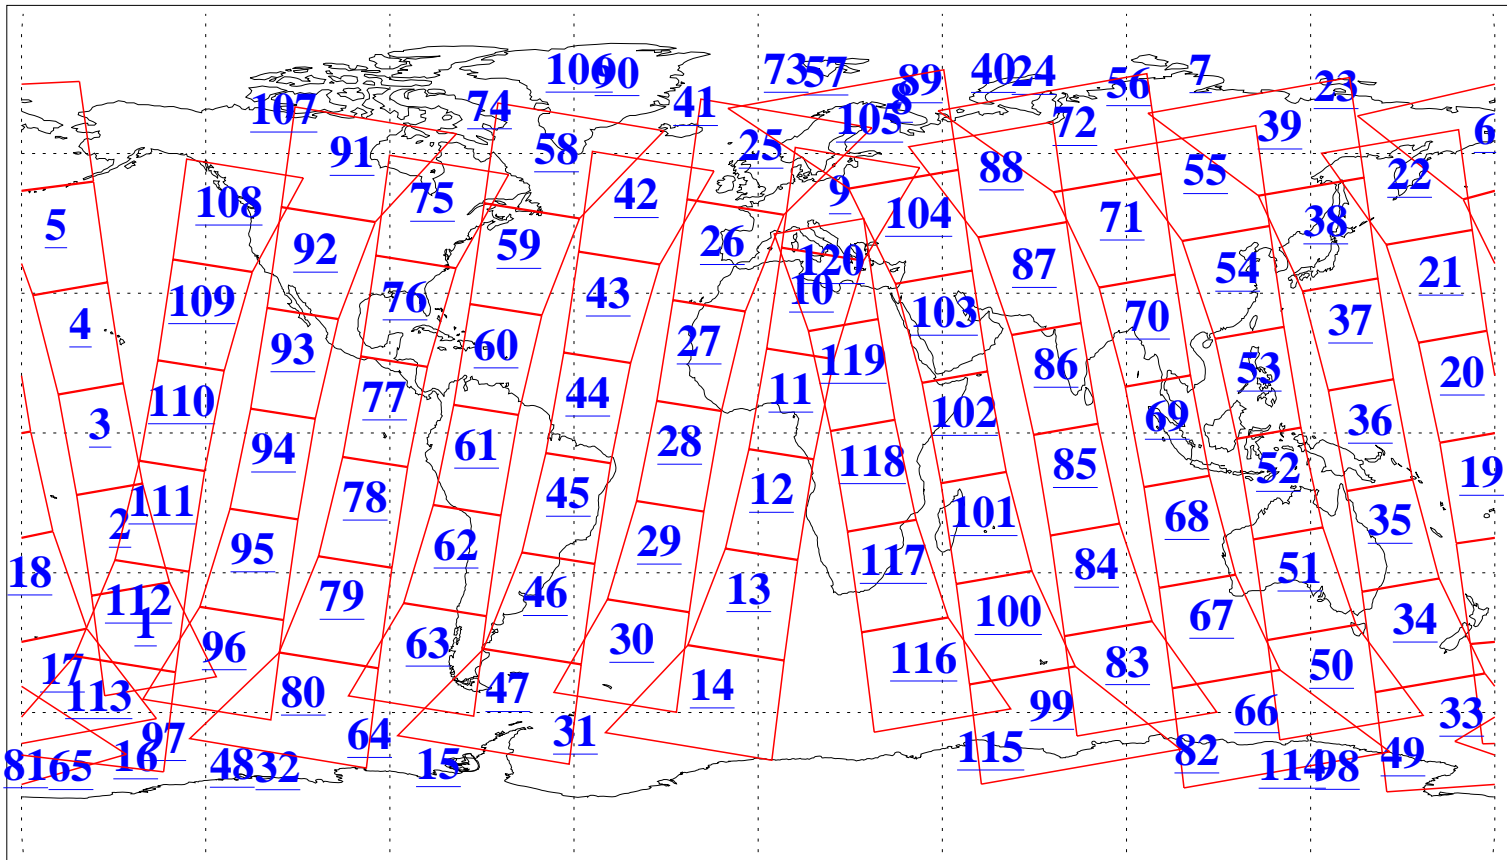

L1B Availability
AMSU Granules: 239
HSB Granules: 0
AIRS Granules: 240

31 Jan 2022
DoY 31
Aqua Day 7212
Granules: 1 to 120

Granules: 121 to 240

Legend: AMSU Available, *HSB Available*, *AIRS Available*

L1B Availability
AMSU Granules: 239
HSB Granules: 0
AIRS Granules: 240

31 Jan 2022
DoY 31
Aqua Day 7212

Ascending Granules

Descending Granules

Legend: AMSU Available, *HSB Available*, *AIRS Available*

L1B Availability
 AMSU Granules: 239
 HSB Granules: 0
 AIRS Granules: 240

31 Jan 2022
 DoY 31
 Aqua Day 7212

Northern Hemisphere Granules

Southern Hemisphere Granules

Legend: AMSU Available, HSB Available, AIRS Available