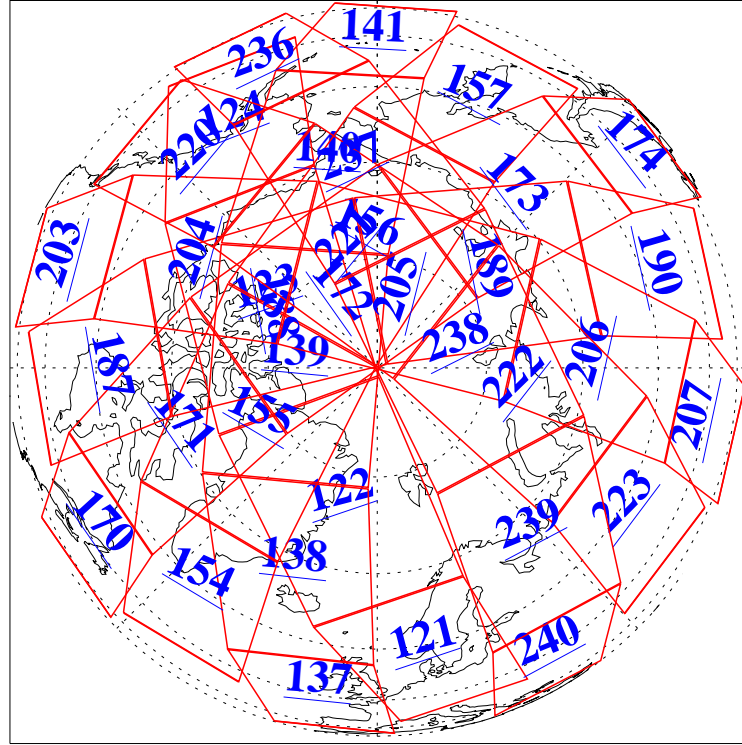

31 Jan 2022
DoY 31
Aqua Day 7212

Ascending Granules

Descending Granules

Legend: AMSU Available, *HSB Available*, *AIRS Available*

L1B Availability
 AMSU Granules: 239
 HSB Granules: 0
 AIRS Granules: 240

31 Jan 2022
 DoY 31
 Aqua Day 7212

Northern Hemisphere Granules

Southern Hemisphere Granules

Legend: AMSU Available, HSB Available, AIRS Available