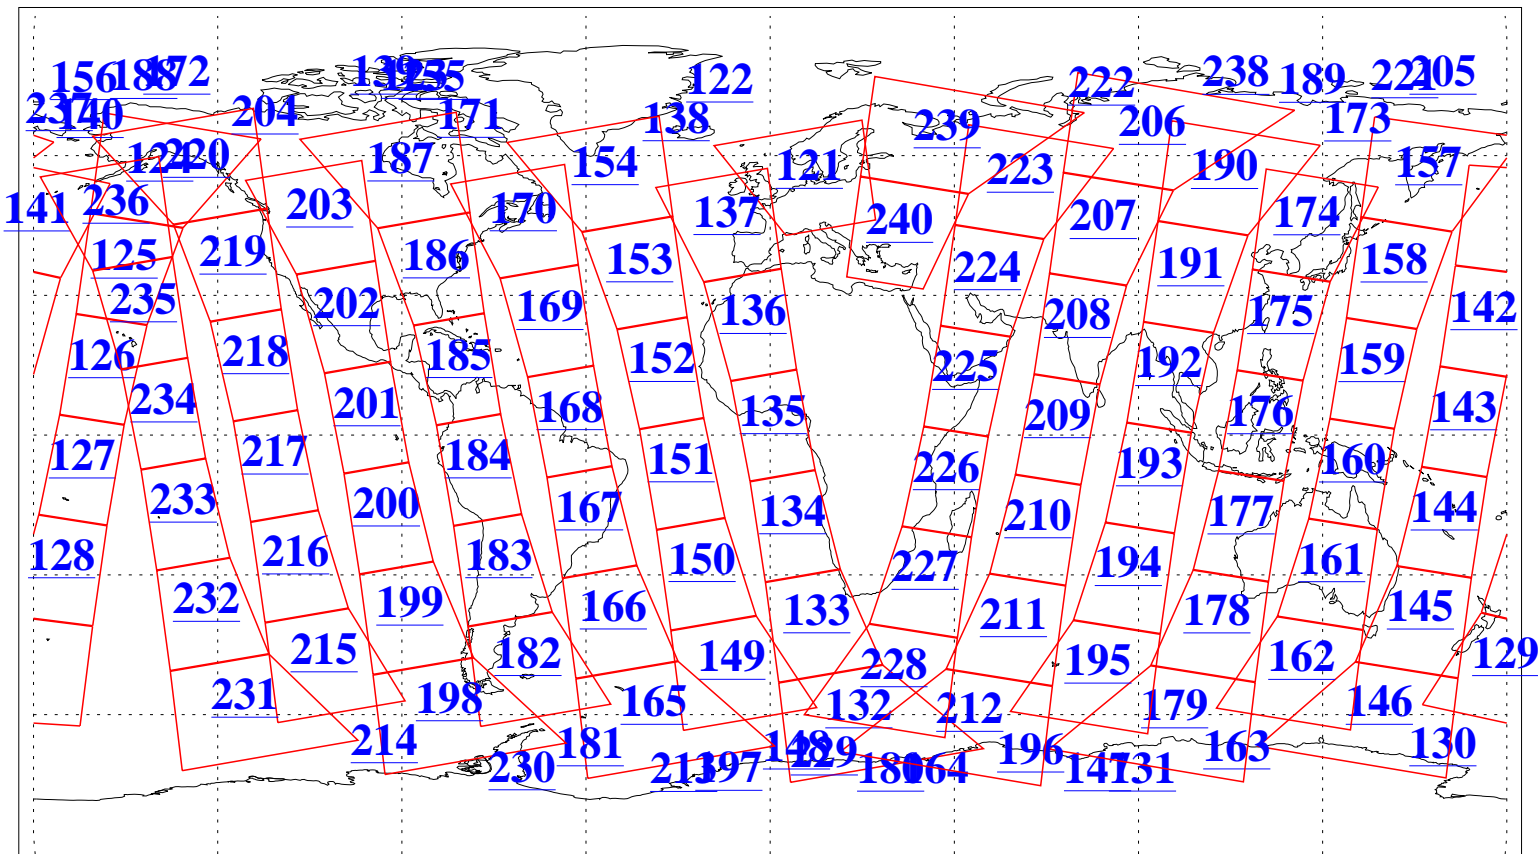

L1B Availability
AMSU Granules: 239
HSB Granules: 0
AIRS Granules: 240

31 Jan 2022
DoY 31
Aqua Day 7212
Granules: 1 to 120

Granules: 121 to 240

Legend: AMSU Available, *HSB Available*, *AIRS Available*

L1B Availability
AMSU Granules: 239
HSB Granules: 0
AIRS Granules: 240

31 Jan 2022
DoY 31
Aqua Day 7212

Ascending Granules

Descending Granules

Legend: AMSU Available, *HSB Available*, *AIRS Available*

L1B Availability
 AMSU Granules: 239
 HSB Granules: 0
 AIRS Granules: 240

31 Jan 2022
 DoY 31
 Aqua Day 7212

Northern Hemisphere Granules

Southern Hemisphere Granules

Legend: AMSU Available, HSB Available, AIRS Available