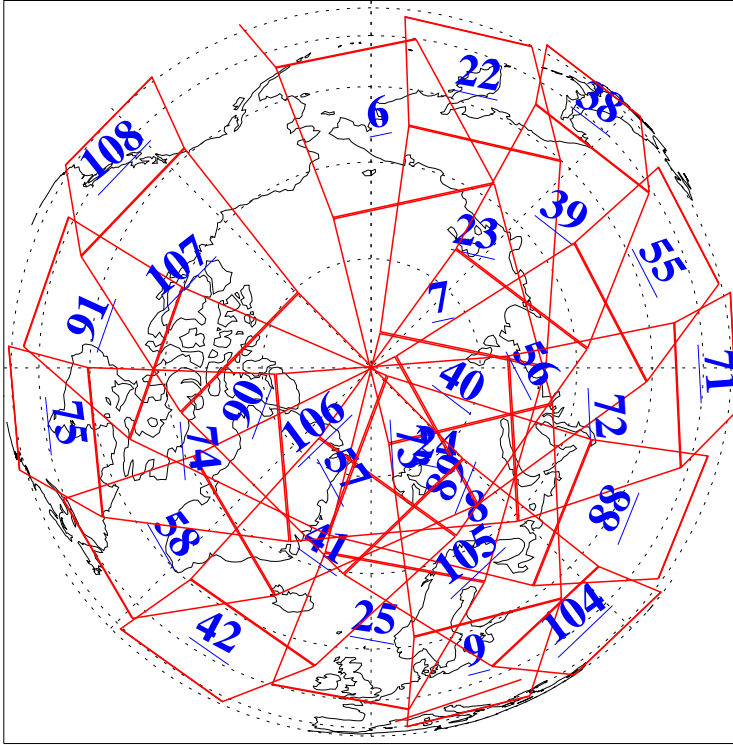

L1B Availability
AMSU Granules: 239
HSB Granules: 0
AIRS Granules: 240

31 Jan 2022
DoY 31
Aqua Day 7212
Granules: 1 to 120

Granules: 121 to 240

Legend: AMSU Available, *HSB Available*, *AIRS Available*

L1B Availability
AMSU Granules: 239
HSB Granules: 0
AIRS Granules: 240

31 Jan 2022
DoY 31
Aqua Day 7212

Ascending Granules

Descending Granules

Legend: AMSU Available, *HSB Available*, *AIRS Available*

L1B Availability
 AMSU Granules: 239
 HSB Granules: 0
 AIRS Granules: 240

31 Jan 2022
 DoY 31
 Aqua Day 7212

Northern Hemisphere Granules

Southern Hemisphere Granules

Legend: AMSU Available, HSB Available, AIRS Available