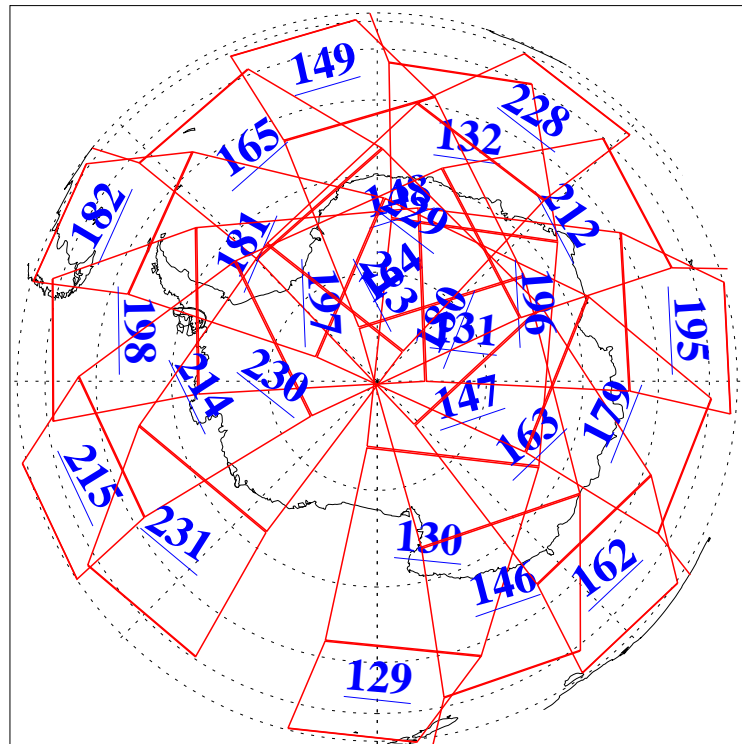

31 Jan 2022
DoY 31
Aqua Day 7212

Ascending Granules

Descending Granules

Legend: AMSU Available, *HSB Available*, *AIRS Available*

L1B Availability
 AMSU Granules: 239
 HSB Granules: 0
 AIRS Granules: 240

31 Jan 2022
 DoY 31
 Aqua Day 7212

Northern Hemisphere Granules

Southern Hemisphere Granules

Legend: AMSU Available, HSB Available, AIRS Available