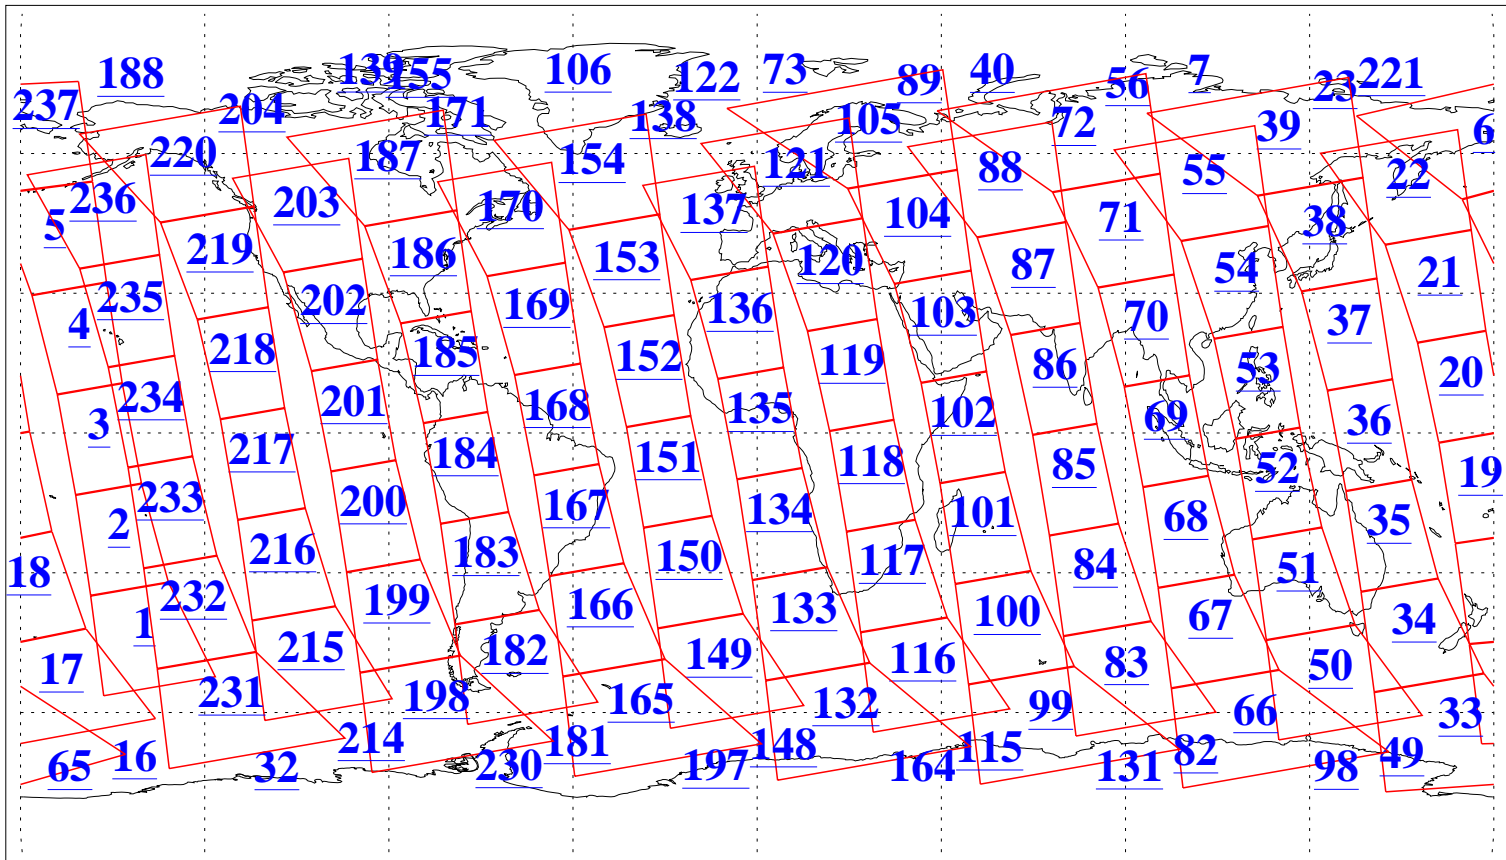

L1B Availability
AMSU Granules: 239
HSB Granules: 0
AIRS Granules: 240

31 Jan 2022
DoY 31
Aqua Day 7212
Granules: 1 to 120

Granules: 121 to 240

Legend: AMSU Available, *HSB Available*, *AIRS Available*

L1B Availability
AMSU Granules: 239
HSB Granules: 0
AIRS Granules: 240

31 Jan 2022
DoY 31
Aqua Day 7212

Ascending Granules

Descending Granules

Legend: AMSU Available, *HSB Available*, *AIRS Available*

L1B Availability
 AMSU Granules: 239
 HSB Granules: 0
 AIRS Granules: 240

31 Jan 2022
 DoY 31
 Aqua Day 7212

Northern Hemisphere Granules

Southern Hemisphere Granules

Legend: AMSU Available, HSB Available, AIRS Available