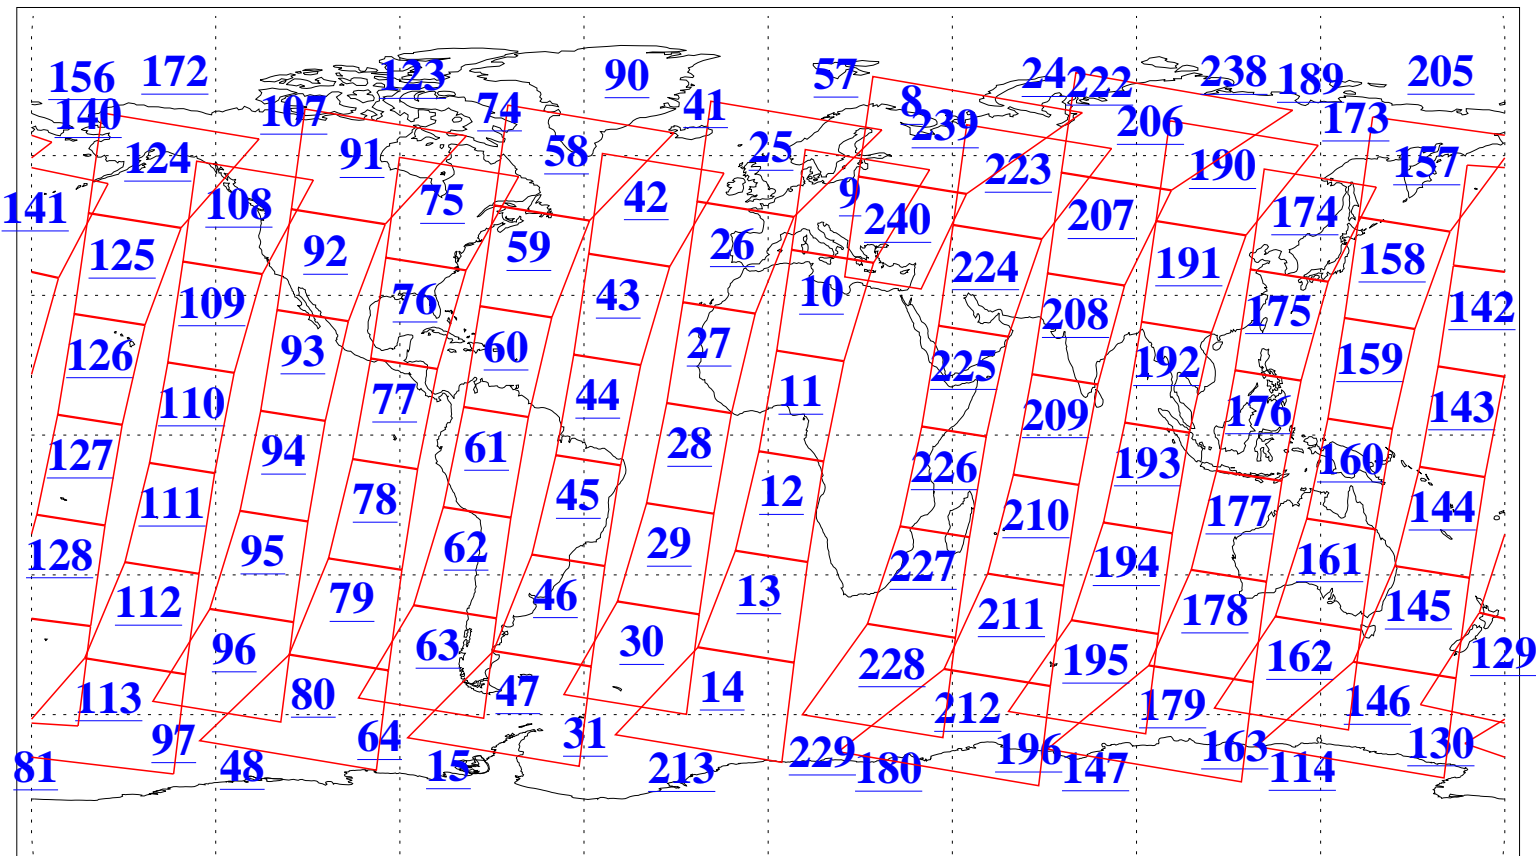

L1B Availability
AMSU Granules: 239
HSB Granules: 0
AIRS Granules: 240

31 Jan 2022
DoY 31
Aqua Day 7212
Granules: 1 to 120

Granules: 121 to 240

Legend: AMSU Available, *HSB Available*, *AIRS Available*

L1B Availability
AMSU Granules: 239
HSB Granules: 0
AIRS Granules: 240

31 Jan 2022
DoY 31
Aqua Day 7212

Ascending Granules

Descending Granules

Legend: AMSU Available, *HSB Available*, *AIRS Available*

L1B Availability
 AMSU Granules: 239
 HSB Granules: 0
 AIRS Granules: 240

31 Jan 2022
 DoY 31
 Aqua Day 7212

Northern Hemisphere Granules

Southern Hemisphere Granules

Legend: AMSU Available, HSB Available, AIRS Available