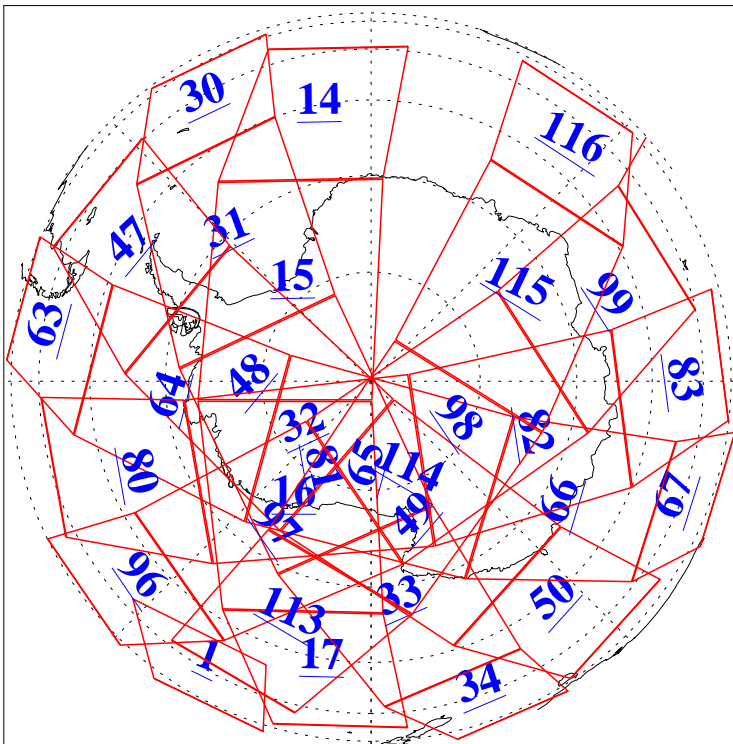

L1B Availability
AMSU Granules: 239
HSB Granules: 0
AIRS Granules: 240

31 Jan 2022
DoY 31
Aqua Day 7212
Granules: 1 to 120

Granules: 121 to 240

Legend: AMSU Available, *HSB Available*, *AIRS Available*

L1B Availability
AMSU Granules: 239
HSB Granules: 0
AIRS Granules: 240

31 Jan 2022
DoY 31
Aqua Day 7212

Ascending Granules

Descending Granules

Legend: AMSU Available, *HSB Available*, *AIRS Available*

L1B Availability
 AMSU Granules: 239
 HSB Granules: 0
 AIRS Granules: 240

31 Jan 2022
 DoY 31
 Aqua Day 7212

Northern Hemisphere Granules

Southern Hemisphere Granules

Legend: AMSU Available, HSB Available, AIRS Available