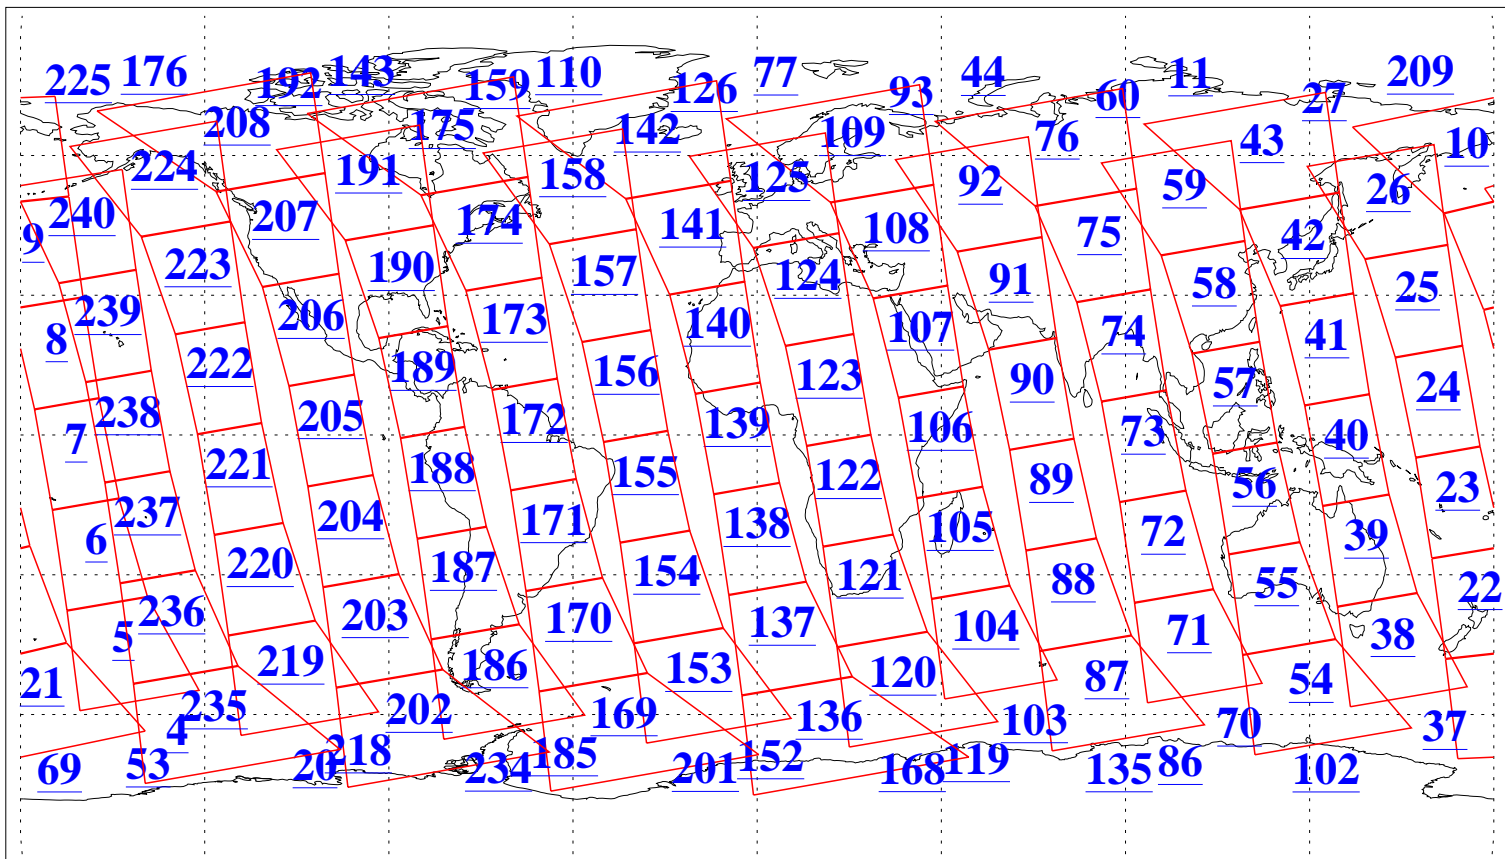

L1B Availability
AMSU Granules: 240
HSB Granules: 0
AIRS Granules: 240

27 Jan 2022
DoY 27
Aqua Day 7208
Granules: 1 to 120

Granules: 121 to 240

Legend: AMSU Available, HSB Available, AIRS Available

L1B Availability
 AMSU Granules: 240
 HSB Granules: 0
 AIRS Granules: 240

27 Jan 2022
 DoY 27
 Aqua Day 7208
 Ascending Granules

Descending Granules

Legend: AMSU Available, *HSB Available*, **AIRS Available**

L1B Availability
 AMSU Granules: 240
 HSB Granules: 0
 AIRS Granules: 240

27 Jan 2022
 DoY 27
 Aqua Day 7208

Northern Hemisphere Granules

Southern Hemisphere Granules

Legend: AMSU Available, HSB Available, **AIRS Available**