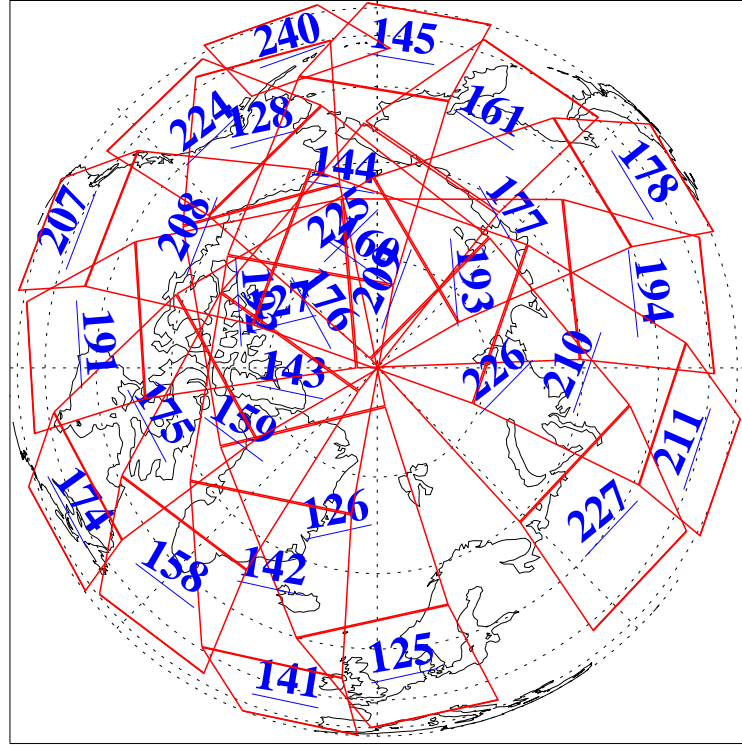

27 Jan 2022
 DoY 27
 Aqua Day 7208
 Ascending Granules

Descending Granules

Legend: AMSU Available, *HSB Available*, **AIRS Available**

L1B Availability
 AMSU Granules: 240
 HSB Granules: 0
 AIRS Granules: 240

27 Jan 2022
 DoY 27
 Aqua Day 7208

Northern Hemisphere Granules

Southern Hemisphere Granules

Legend: AMSU Available, HSB Available, **AIRS Available**