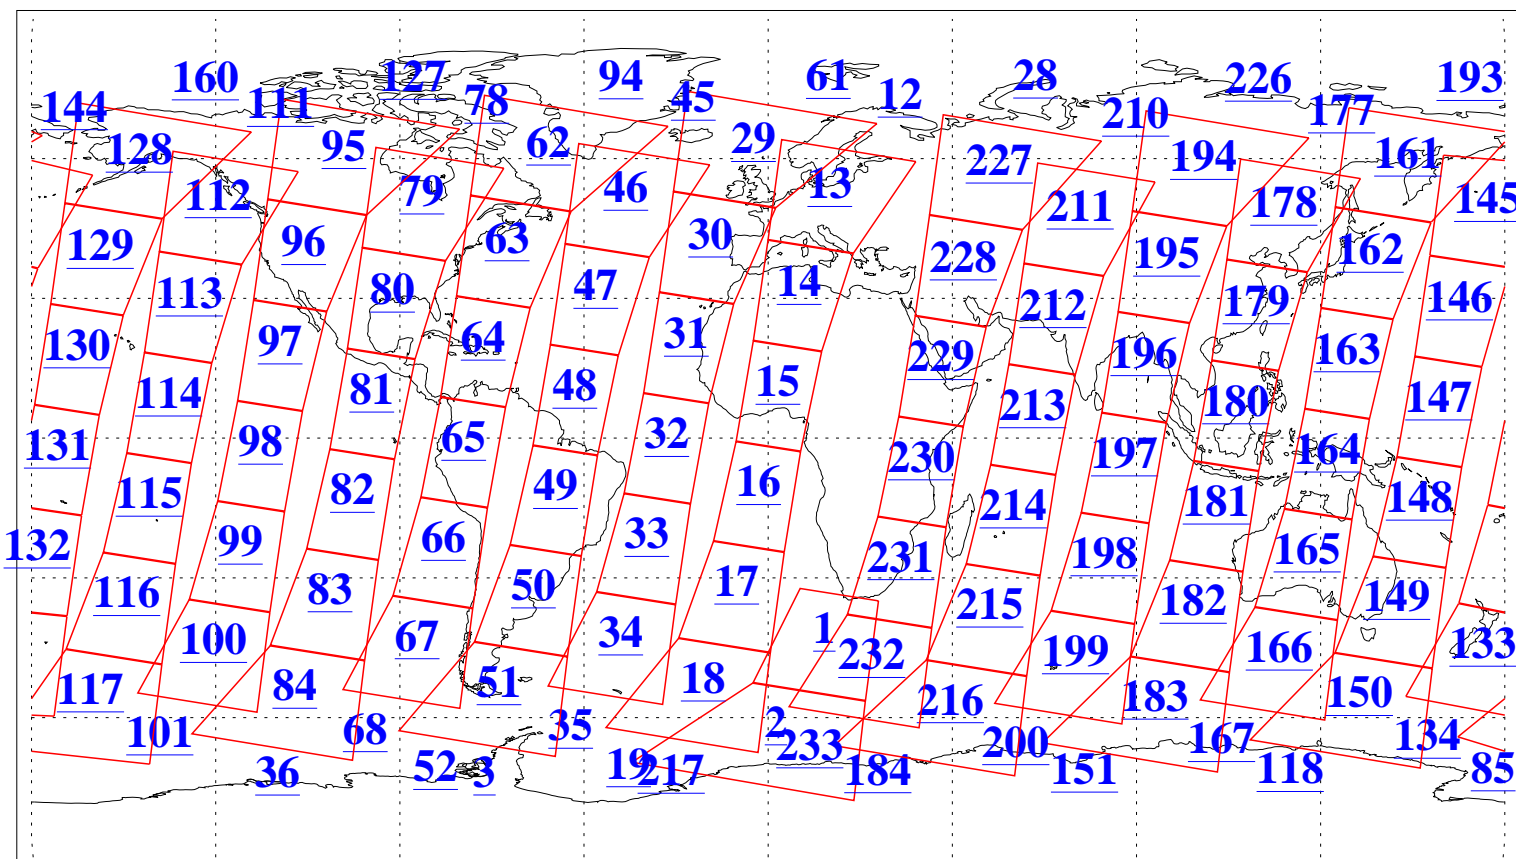

L1B Availability
AMSU Granules: 240
HSB Granules: 0
AIRS Granules: 240

27 Jan 2022
DoY 27
Aqua Day 7208
Granules: 1 to 120

Granules: 121 to 240

Legend: AMSU Available, HSB Available, AIRS Available

L1B Availability
 AMSU Granules: 240
 HSB Granules: 0
 AIRS Granules: 240

27 Jan 2022
 DoY 27
 Aqua Day 7208
 Ascending Granules

Descending Granules

Legend: AMSU Available, *HSB Available*, **AIRS Available**

L1B Availability
 AMSU Granules: 240
 HSB Granules: 0
 AIRS Granules: 240

27 Jan 2022
 DoY 27
 Aqua Day 7208

Northern Hemisphere Granules

Southern Hemisphere Granules

Legend: AMSU Available, HSB Available, **AIRS Available**