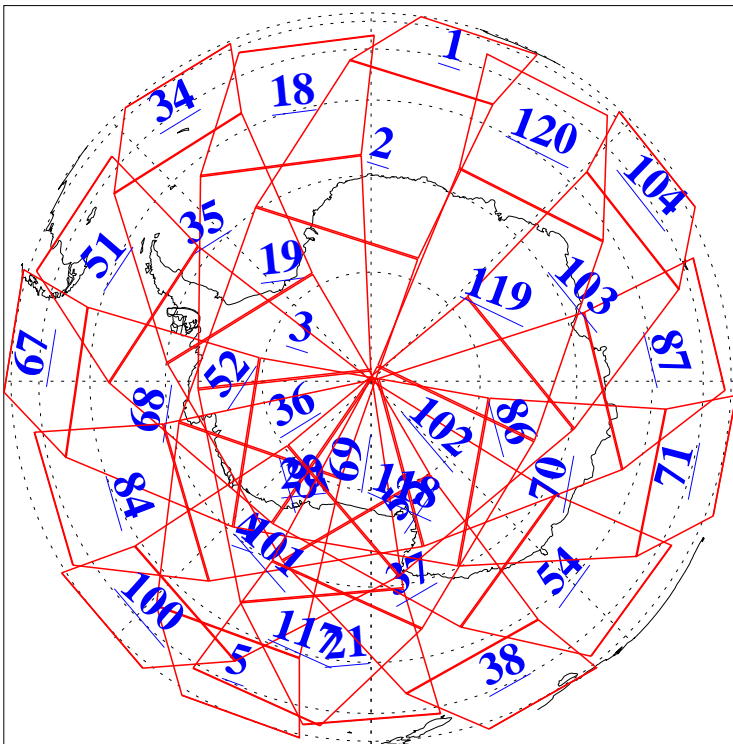

L1B Availability
AMSU Granules: 240
HSB Granules: 0
AIRS Granules: 240

27 Jan 2022
DoY 27
Aqua Day 7208
Granules: 1 to 120

Granules: 121 to 240

Legend: AMSU Available, HSB Available, AIRS Available

L1B Availability
 AMSU Granules: 240
 HSB Granules: 0
 AIRS Granules: 240

27 Jan 2022
 DoY 27
 Aqua Day 7208
 Ascending Granules

Descending Granules

Legend: AMSU Available, *HSB Available*, **AIRS Available**

L1B Availability
 AMSU Granules: 240
 HSB Granules: 0
 AIRS Granules: 240

27 Jan 2022
 DoY 27
 Aqua Day 7208

Northern Hemisphere Granules

Southern Hemisphere Granules

Legend: AMSU Available, HSB Available, **AIRS Available**