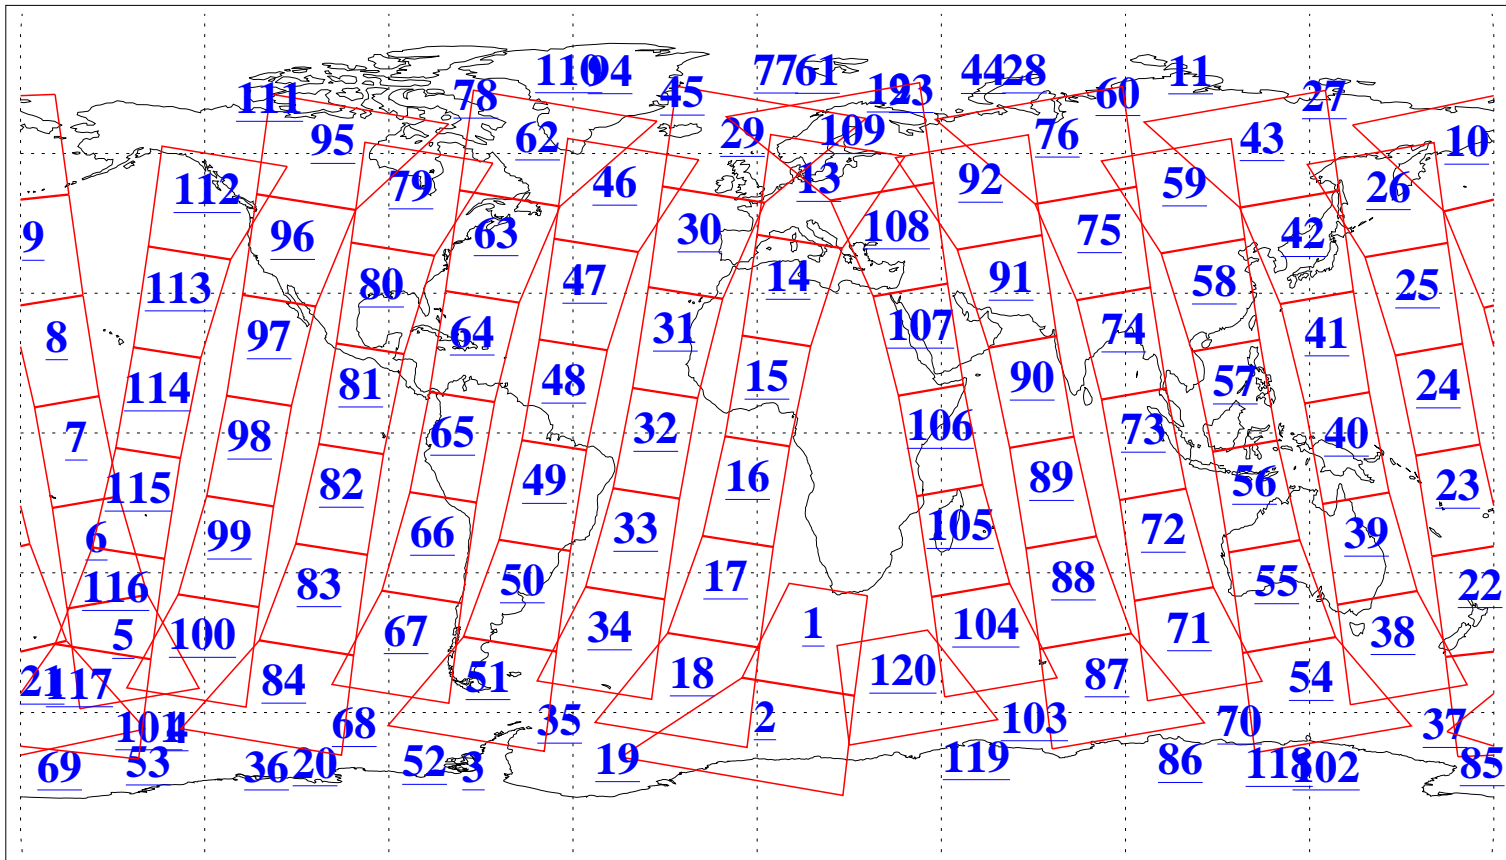

L1B Availability
AMSU Granules: 240
HSB Granules: 0
AIRS Granules: 240

27 Jan 2022
DoY 27
Aqua Day 7208
Granules: 1 to 120

Granules: 121 to 240

Legend: AMSU Available, HSB Available, AIRS Available

L1B Availability
 AMSU Granules: 240
 HSB Granules: 0
 AIRS Granules: 240

27 Jan 2022
 DoY 27
 Aqua Day 7208
 Ascending Granules

Descending Granules

Legend: AMSU Available, *HSB Available*, **AIRS Available**

L1B Availability
 AMSU Granules: 240
 HSB Granules: 0
 AIRS Granules: 240

27 Jan 2022
 DoY 27
 Aqua Day 7208

Northern Hemisphere Granules

Southern Hemisphere Granules

Legend: AMSU Available, HSB Available, **AIRS Available**