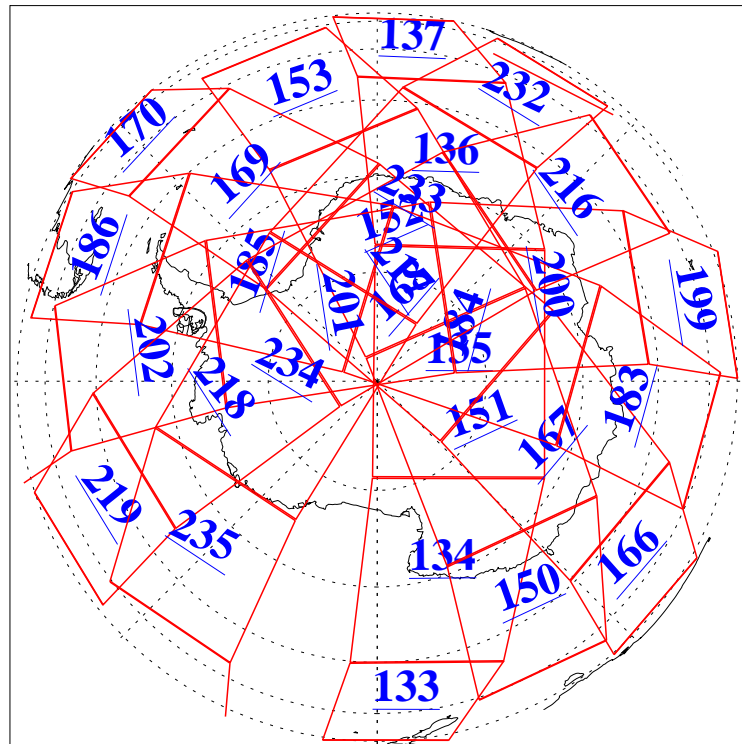

L1B Availability
AMSU Granules: 240
HSB Granules: 0
AIRS Granules: 240

27 Jan 2022
DoY 27
Aqua Day 7208
Granules: 1 to 120

Granules: 121 to 240

Legend: AMSU Available, HSB Available, AIRS Available

L1B Availability
 AMSU Granules: 240
 HSB Granules: 0
 AIRS Granules: 240

27 Jan 2022
 DoY 27
 Aqua Day 7208
 Ascending Granules

Descending Granules

Legend: AMSU Available, *HSB Available*, **AIRS Available**

L1B Availability
 AMSU Granules: 240
 HSB Granules: 0
 AIRS Granules: 240

27 Jan 2022
 DoY 27
 Aqua Day 7208

Northern Hemisphere Granules

Southern Hemisphere Granules

Legend: AMSU Available, HSB Available, **AIRS Available**