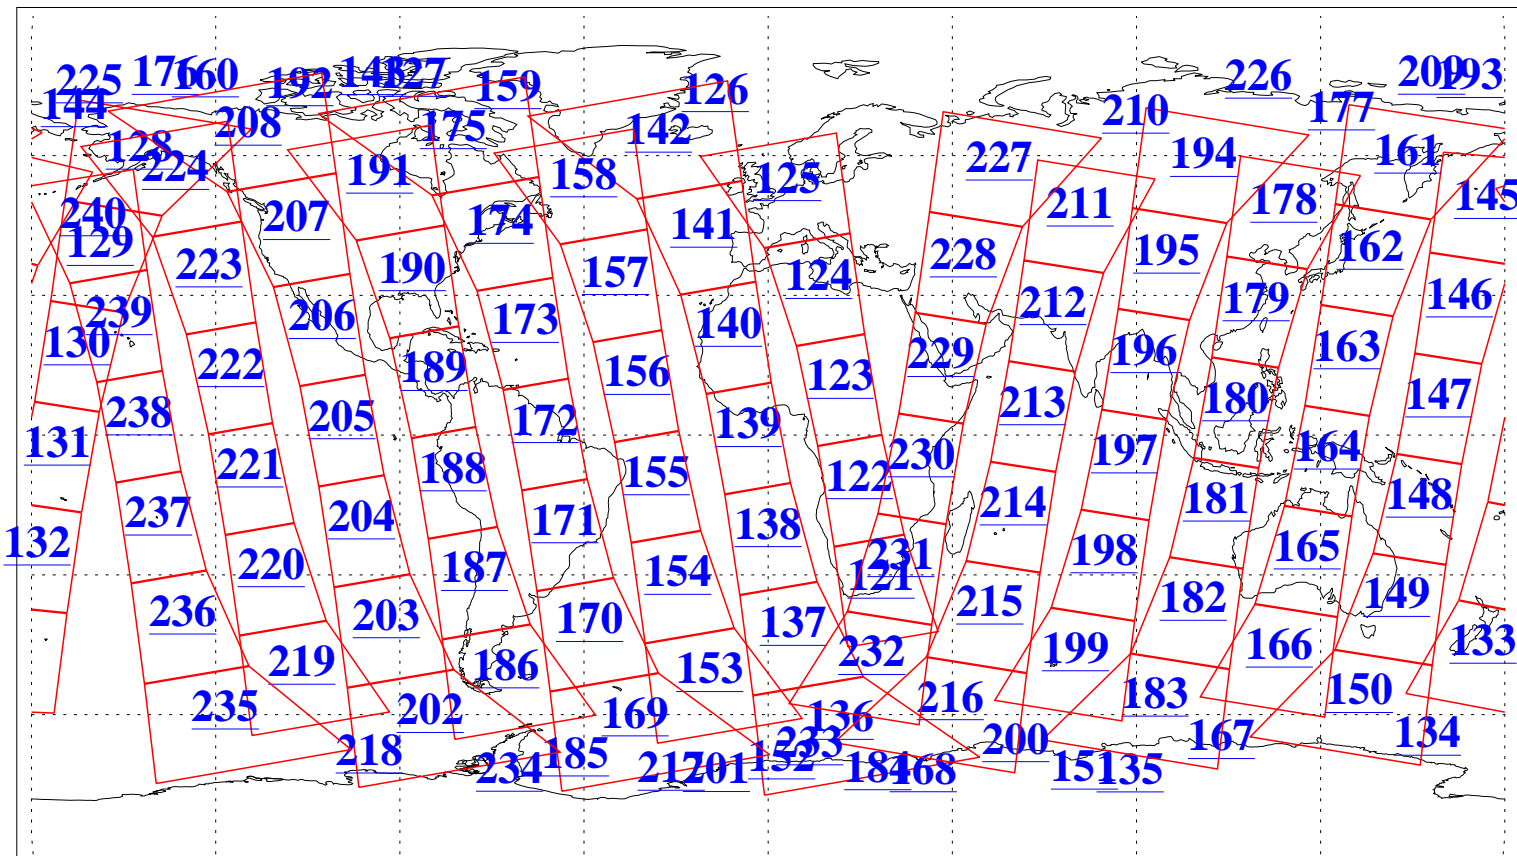

L1B Availability
AMSU Granules: 240
HSB Granules: 0
AIRS Granules: 240

27 Jan 2022
DoY 27
Aqua Day 7208
Granules: 1 to 120

Granules: 121 to 240

Legend: AMSU Available, HSB Available, AIRS Available

L1B Availability
 AMSU Granules: 240
 HSB Granules: 0
 AIRS Granules: 240

27 Jan 2022
 DoY 27
 Aqua Day 7208
 Ascending Granules

Descending Granules

Legend: AMSU Available, *HSB Available*, **AIRS Available**

L1B Availability
 AMSU Granules: 240
 HSB Granules: 0
 AIRS Granules: 240

27 Jan 2022
 DoY 27
 Aqua Day 7208

Northern Hemisphere Granules

Southern Hemisphere Granules

Legend: AMSU Available, HSB Available, **AIRS Available**