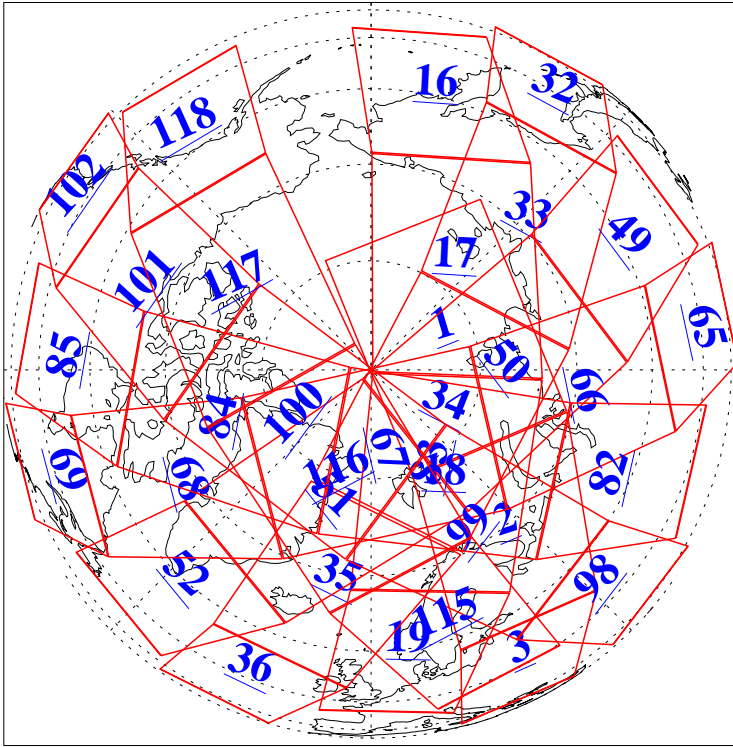

L1B Availability
AMSU Granules: 237
HSB Granules: 0
AIRS Granules: 240

21 Jan 2022
DoY 21
Aqua Day 7202
Granules: 1 to 120

Granules: 121 to 240

Legend: AMSU Available, *HSB Available*, AIRS Available

L1B Availability
 AMSU Granules: 237
 HSB Granules: 0
 AIRS Granules: 240

21 Jan 2022
 DoY 21
 Aqua Day 7202

Ascending Granules

Descending Granules

Legend: AMSU Available, HSB Available, AIRS Available

L1B Availability
 AMSU Granules: 237
 HSB Granules: 0
 AIRS Granules: 240

21 Jan 2022
 DoY 21
 Aqua Day 7202

Northern Hemisphere Granules

Southern Hemisphere Granules

Legend: AMSU Available, HSB Available, AIRS Available