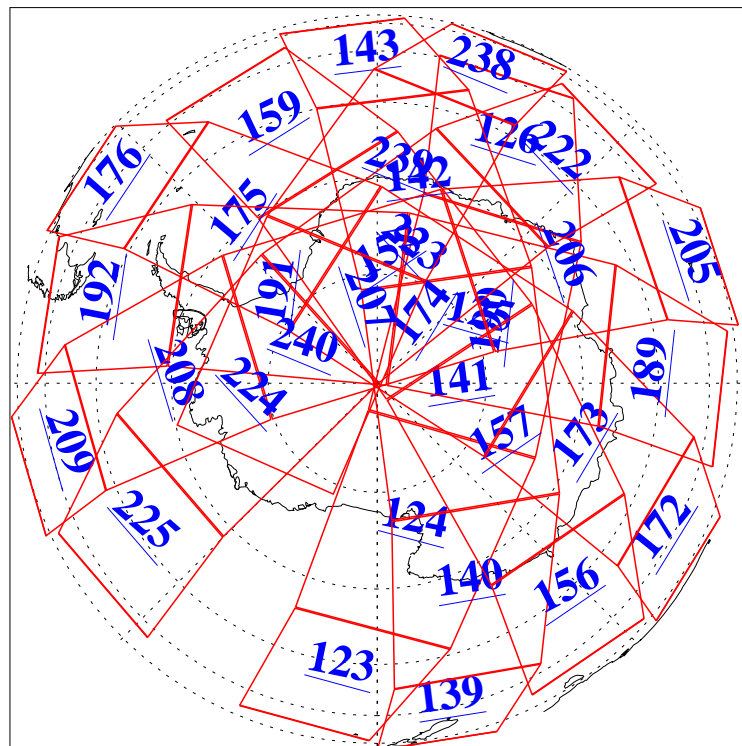

L1B Availability
AMSU Granules: 237
HSB Granules: 0
AIRS Granules: 240

21 Jan 2022
DoY 21
Aqua Day 7202
Granules: 1 to 120

Granules: 121 to 240

Legend: AMSU Available, *HSB Available*, AIRS Available

L1B Availability
 AMSU Granules: 237
 HSB Granules: 0
 AIRS Granules: 240

21 Jan 2022
 DoY 21
 Aqua Day 7202

Ascending Granules

Descending Granules

Legend: AMSU Available, HSB Available, AIRS Available

L1B Availability
 AMSU Granules: 237
 HSB Granules: 0
 AIRS Granules: 240

21 Jan 2022
 DoY 21
 Aqua Day 7202

Northern Hemisphere Granules

Southern Hemisphere Granules

Legend: AMSU Available, HSB Available, AIRS Available