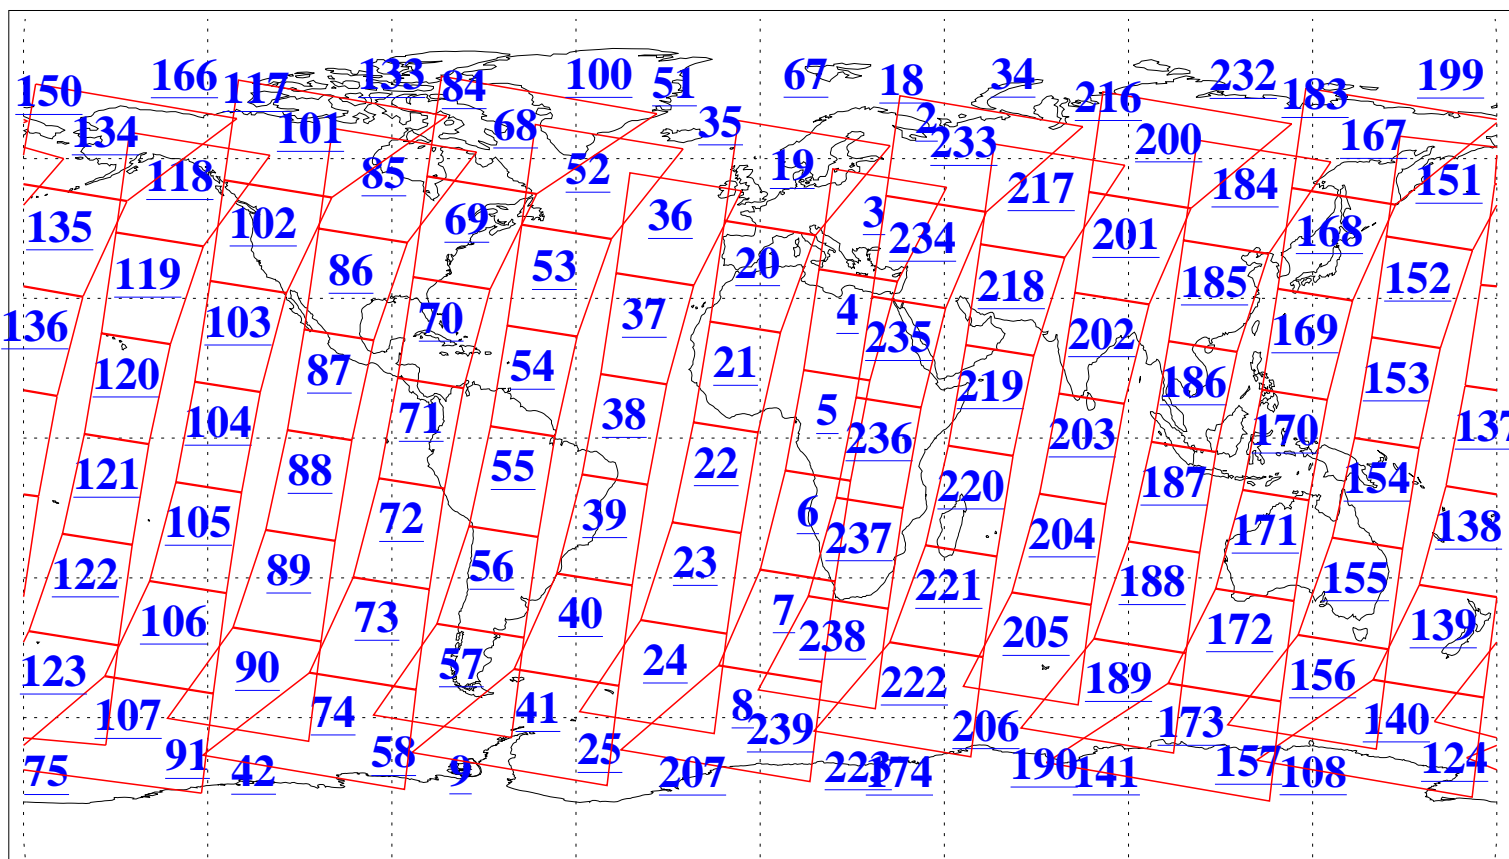

L1B Availability
AMSU Granules: 237
HSB Granules: 0
AIRS Granules: 240

21 Jan 2022
DoY 21
Aqua Day 7202
Granules: 1 to 120

Granules: 121 to 240

Legend: AMSU Available, *HSB Available*, AIRS Available

L1B Availability
 AMSU Granules: 237
 HSB Granules: 0
 AIRS Granules: 240

21 Jan 2022
 DoY 21
 Aqua Day 7202

Ascending Granules

Descending Granules

Legend: AMSU Available, HSB Available, AIRS Available

L1B Availability
 AMSU Granules: 237
 HSB Granules: 0
 AIRS Granules: 240

21 Jan 2022
 DoY 21
 Aqua Day 7202

Northern Hemisphere Granules

Southern Hemisphere Granules

Legend: AMSU Available, HSB Available, AIRS Available