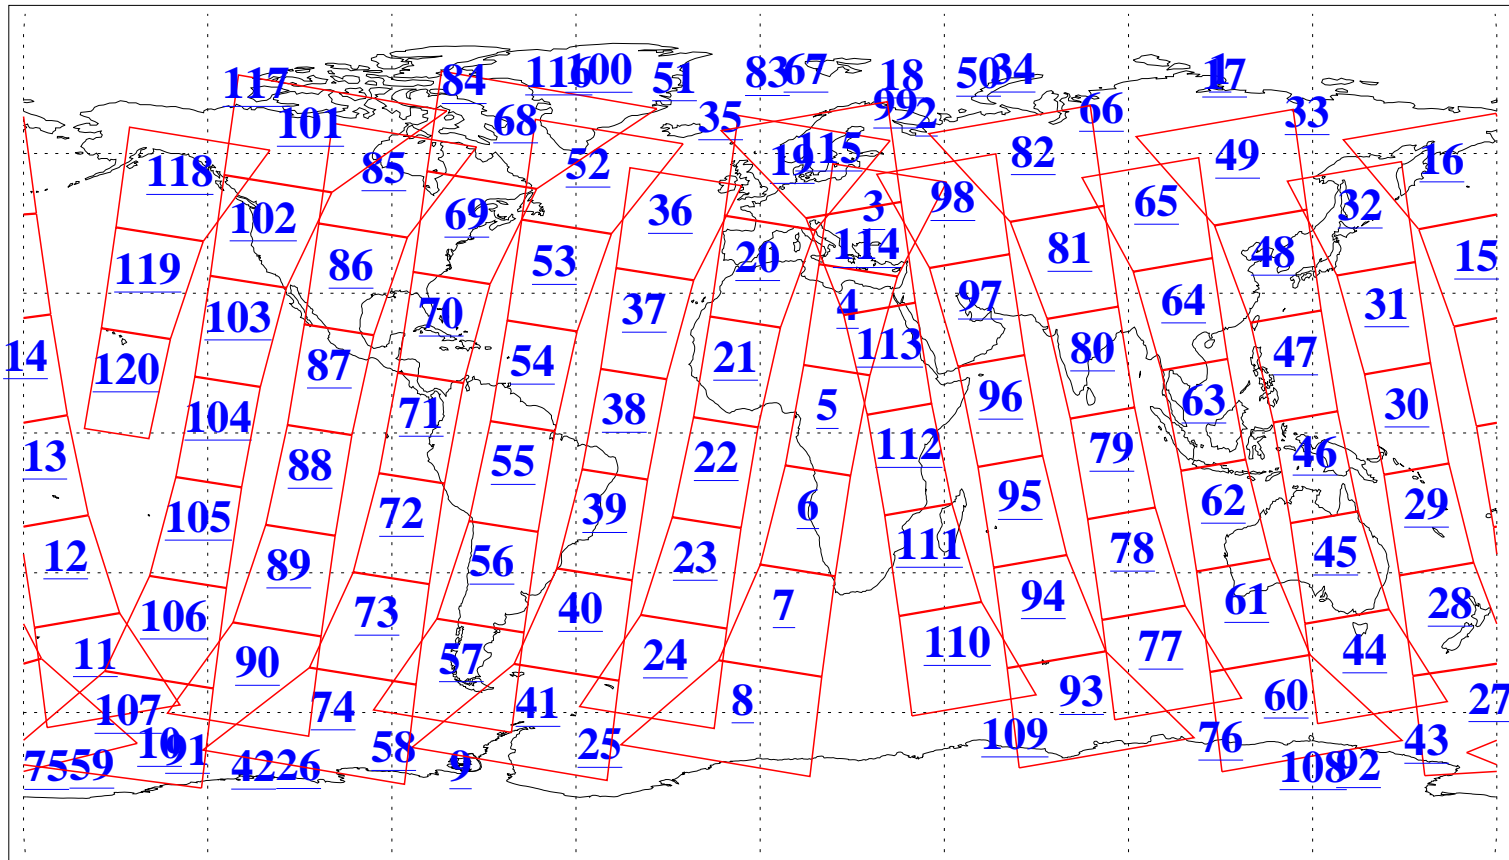

L1B Availability
AMSU Granules: 237
HSB Granules: 0
AIRS Granules: 240

21 Jan 2022
DoY 21
Aqua Day 7202
Granules: 1 to 120

Granules: 121 to 240

Legend: AMSU Available, *HSB Available*, AIRS Available

L1B Availability
 AMSU Granules: 237
 HSB Granules: 0
 AIRS Granules: 240

21 Jan 2022
 DoY 21
 Aqua Day 7202

Ascending Granules

Descending Granules

Legend: AMSU Available, HSB Available, AIRS Available

L1B Availability
 AMSU Granules: 237
 HSB Granules: 0
 AIRS Granules: 240

21 Jan 2022
 DoY 21
 Aqua Day 7202

Northern Hemisphere Granules

Southern Hemisphere Granules

Legend: AMSU Available, HSB Available, AIRS Available