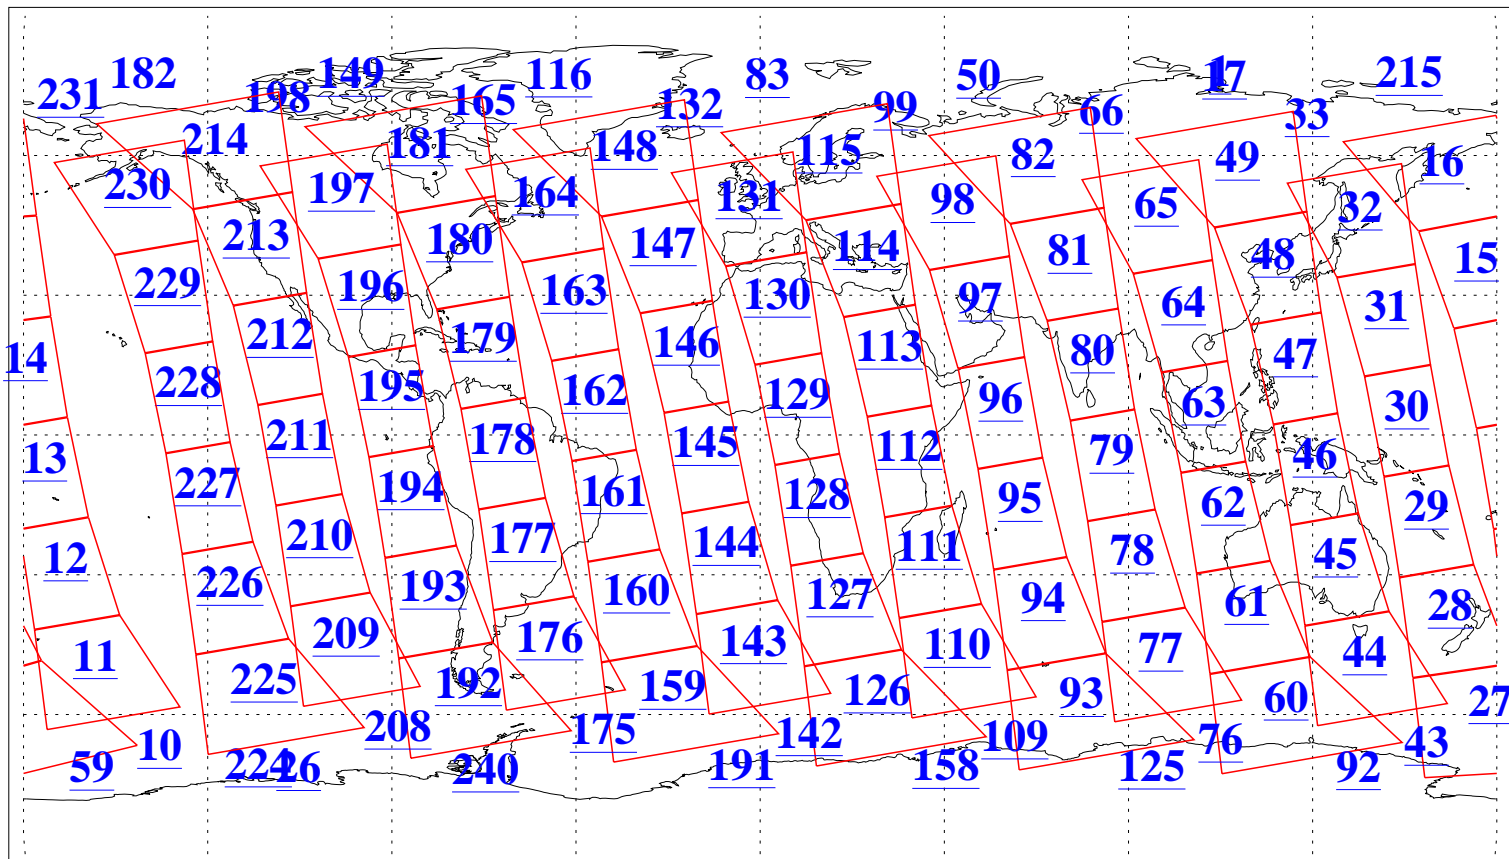

L1B Availability
AMSU Granules: 237
HSB Granules: 0
AIRS Granules: 240

21 Jan 2022
DoY 21
Aqua Day 7202
Granules: 1 to 120

Granules: 121 to 240

Legend: AMSU Available, *HSB Available*, AIRS Available

L1B Availability
 AMSU Granules: 237
 HSB Granules: 0
 AIRS Granules: 240

21 Jan 2022
 DoY 21
 Aqua Day 7202

Ascending Granules

Descending Granules

Legend: AMSU Available, HSB Available, AIRS Available

L1B Availability
 AMSU Granules: 237
 HSB Granules: 0
 AIRS Granules: 240

21 Jan 2022
 DoY 21
 Aqua Day 7202

Northern Hemisphere Granules

Southern Hemisphere Granules

Legend: AMSU Available, HSB Available, AIRS Available