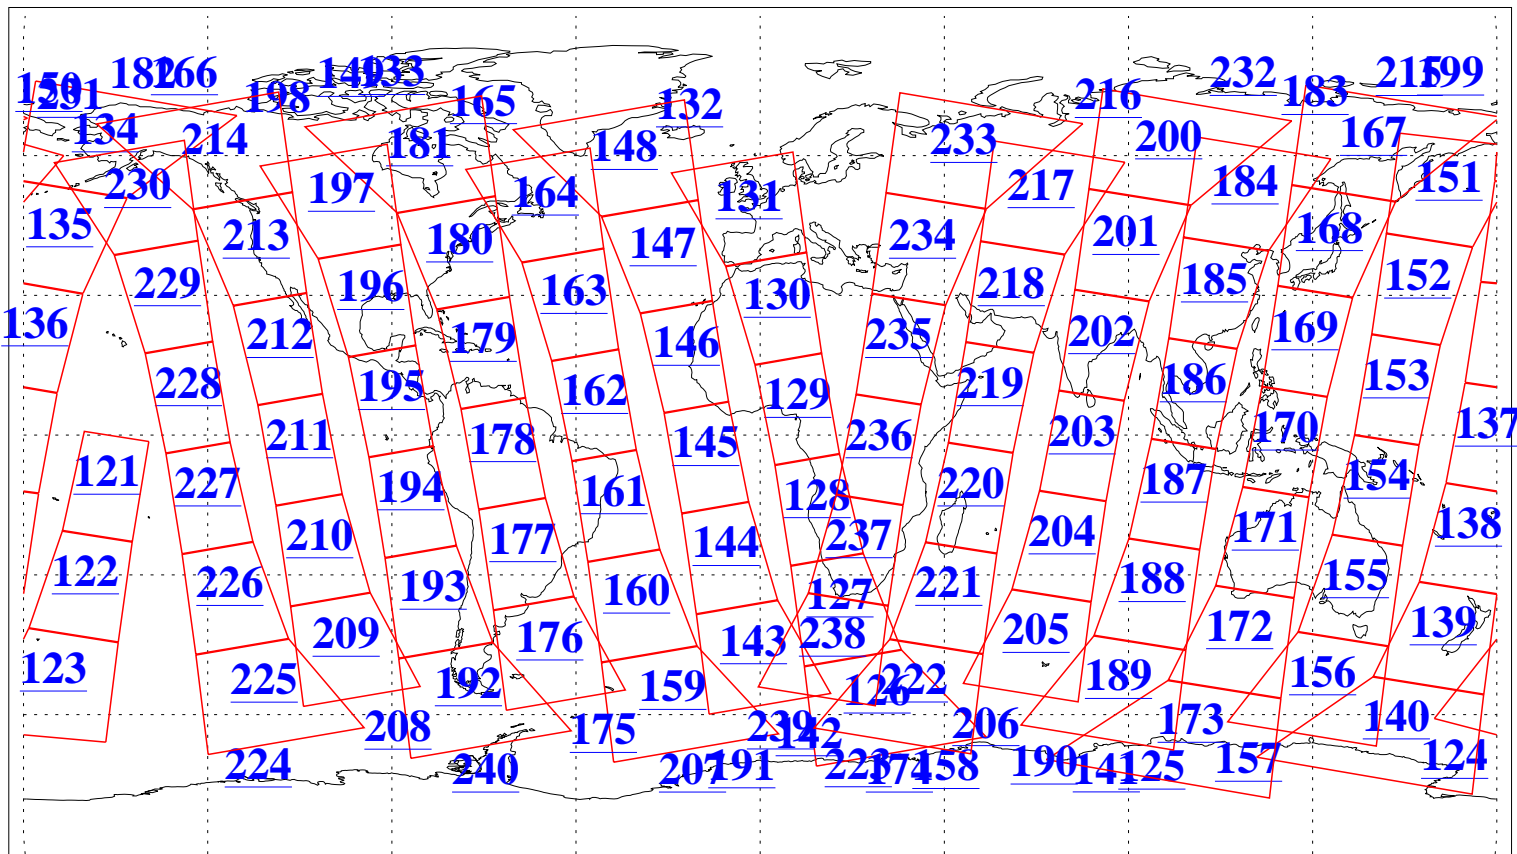

L1B Availability
AMSU Granules: 237
HSB Granules: 0
AIRS Granules: 240

21 Jan 2022
DoY 21
Aqua Day 7202
Granules: 1 to 120

Granules: 121 to 240

Legend: AMSU Available, *HSB Available*, AIRS Available

L1B Availability
 AMSU Granules: 237
 HSB Granules: 0
 AIRS Granules: 240

21 Jan 2022
 DoY 21
 Aqua Day 7202

Ascending Granules

Descending Granules

Legend: AMSU Available, HSB Available, AIRS Available

L1B Availability
 AMSU Granules: 237
 HSB Granules: 0
 AIRS Granules: 240

21 Jan 2022
 DoY 21
 Aqua Day 7202

Northern Hemisphere Granules

Southern Hemisphere Granules

Legend: AMSU Available, HSB Available, AIRS Available