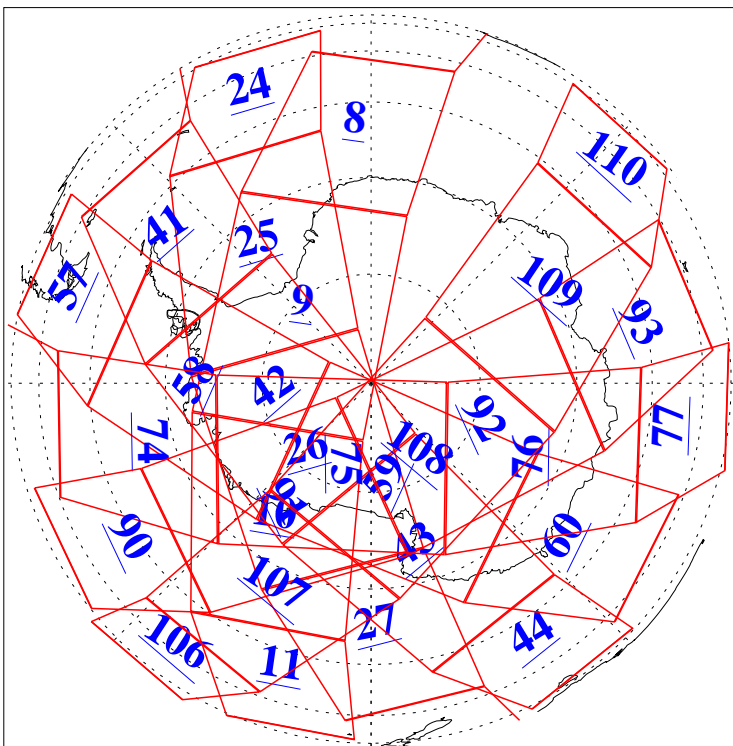

L1B Availability
AMSU Granules: 237
HSB Granules: 0
AIRS Granules: 240

21 Jan 2022
DoY 21
Aqua Day 7202
Granules: 1 to 120

Granules: 121 to 240

Legend: AMSU Available, *HSB Available*, AIRS Available

L1B Availability
 AMSU Granules: 237
 HSB Granules: 0
 AIRS Granules: 240

21 Jan 2022
 DoY 21
 Aqua Day 7202

Ascending Granules

Descending Granules

Legend: AMSU Available, HSB Available, AIRS Available

L1B Availability
 AMSU Granules: 237
 HSB Granules: 0
 AIRS Granules: 240

21 Jan 2022
 DoY 21
 Aqua Day 7202

Northern Hemisphere Granules

Southern Hemisphere Granules

Legend: AMSU Available, HSB Available, AIRS Available