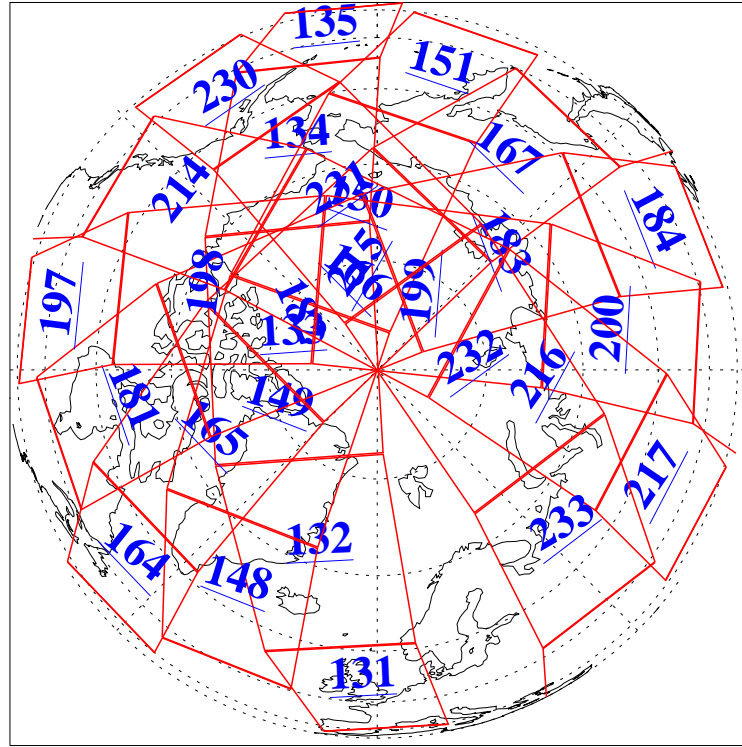

21 Jan 2022
 DoY 21
 Aqua Day 7202

Ascending Granules

Descending Granules

Legend: AMSU Available, HSB Available, AIRS Available

L1B Availability
 AMSU Granules: 237
 HSB Granules: 0
 AIRS Granules: 240

21 Jan 2022
 DoY 21
 Aqua Day 7202

Northern Hemisphere Granules

Southern Hemisphere Granules

Legend: AMSU Available, HSB Available, AIRS Available