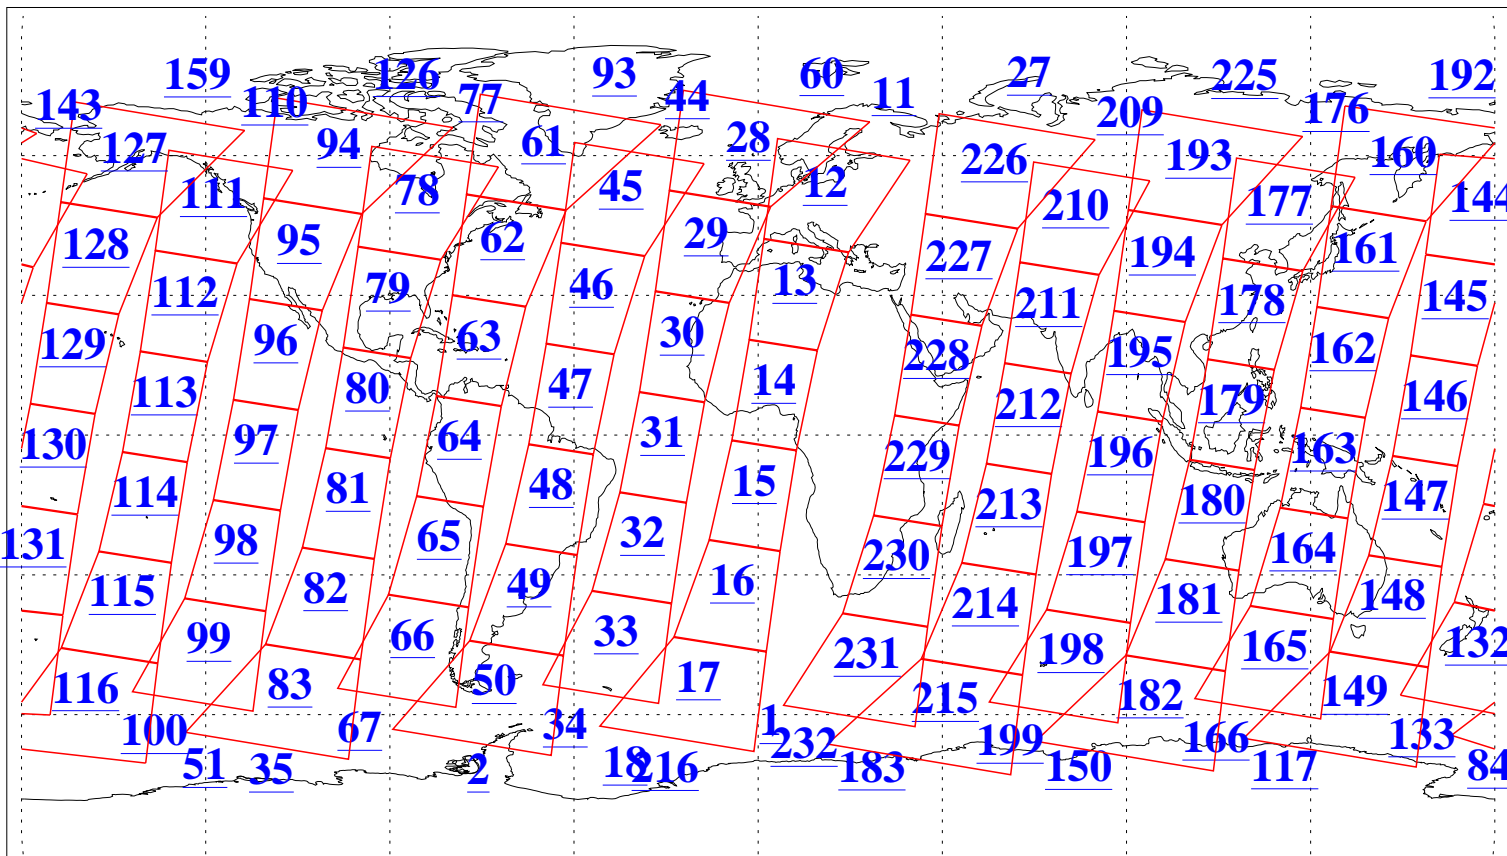

L1B Availability  
AMSU Granules: 240  
HSB Granules: 0  
AIRS Granules: 240

20 Jan 2022  
DoY 20  
Aqua Day 7201  
Granules: 1 to 120

Granules: 121 to 240

Legend: AMSU Available, HSB Available, AIRS Available

L1B Availability  
AMSU Granules: 240  
HSB Granules: 0  
AIRS Granules: 240

20 Jan 2022  
DoY 20  
Aqua Day 7201

Ascending Granules

Descending Granules

Legend: AMSU Available, *HSB Available*, **AIRS Available**

L1B Availability  
 AMSU Granules: 240  
 HSB Granules: 0  
 AIRS Granules: 240

20 Jan 2022  
 DoY 20  
 Aqua Day 7201

Northern Hemisphere Granules

Southern Hemisphere Granules

Legend: AMSU Available, HSB Available, AIRS Available