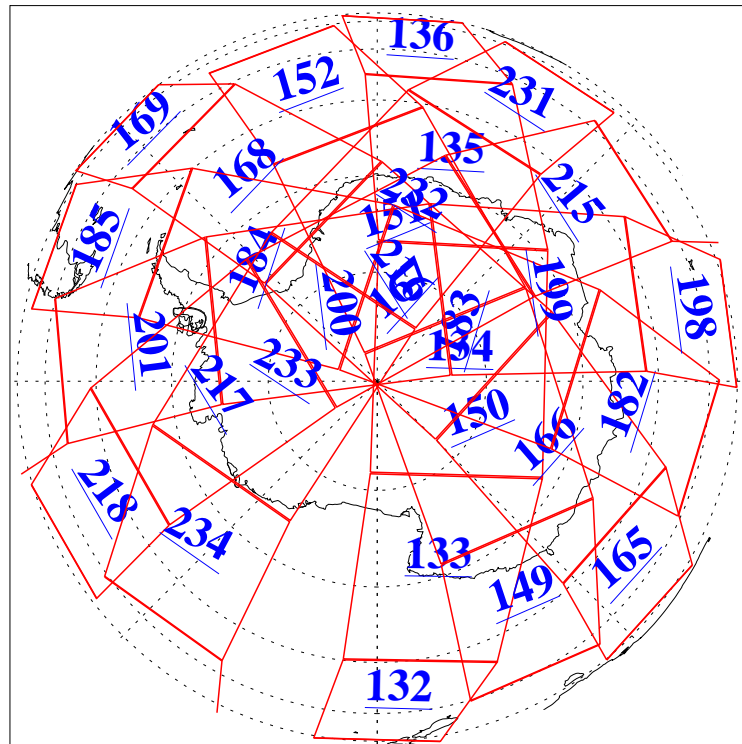

L1B Availability  
AMSU Granules: 240  
HSB Granules: 0  
AIRS Granules: 240

20 Jan 2022  
DoY 20  
Aqua Day 7201

Ascending Granules

Descending Granules

Legend: AMSU Available, *HSB Available*, **AIRS Available**

L1B Availability  
 AMSU Granules: 240  
 HSB Granules: 0  
 AIRS Granules: 240

20 Jan 2022  
 DoY 20  
 Aqua Day 7201

Northern Hemisphere Granules

Southern Hemisphere Granules

Legend: AMSU Available, HSB Available, AIRS Available