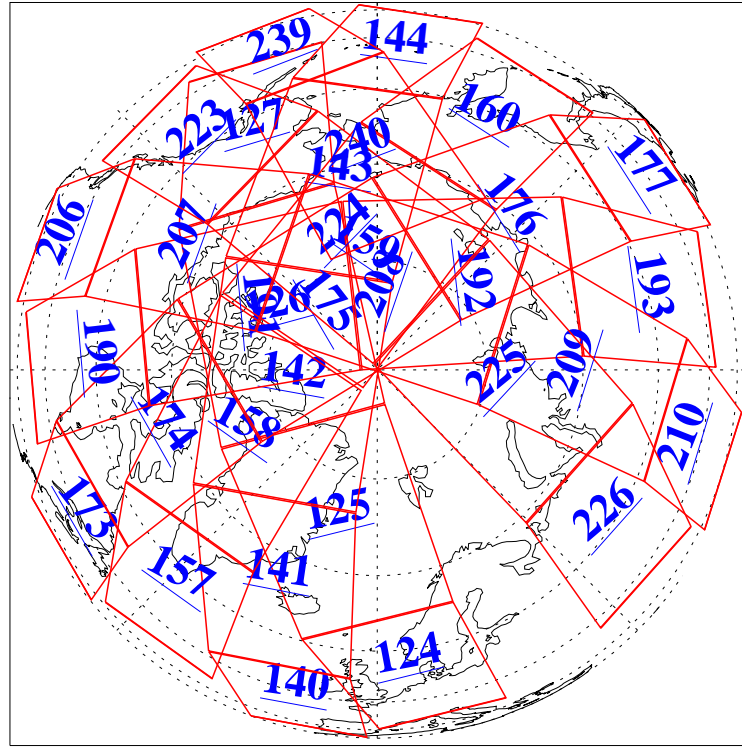

L1B Availability  
AMSU Granules: 240  
HSB Granules: 0  
AIRS Granules: 240

20 Jan 2022  
DoY 20  
Aqua Day 7201

Ascending Granules

Descending Granules

Legend: AMSU Available, *HSB Available*, **AIRS Available**

L1B Availability  
 AMSU Granules: 240  
 HSB Granules: 0  
 AIRS Granules: 240

20 Jan 2022  
 DoY 20  
 Aqua Day 7201

Northern Hemisphere Granules

Southern Hemisphere Granules

Legend: AMSU Available, HSB Available, AIRS Available