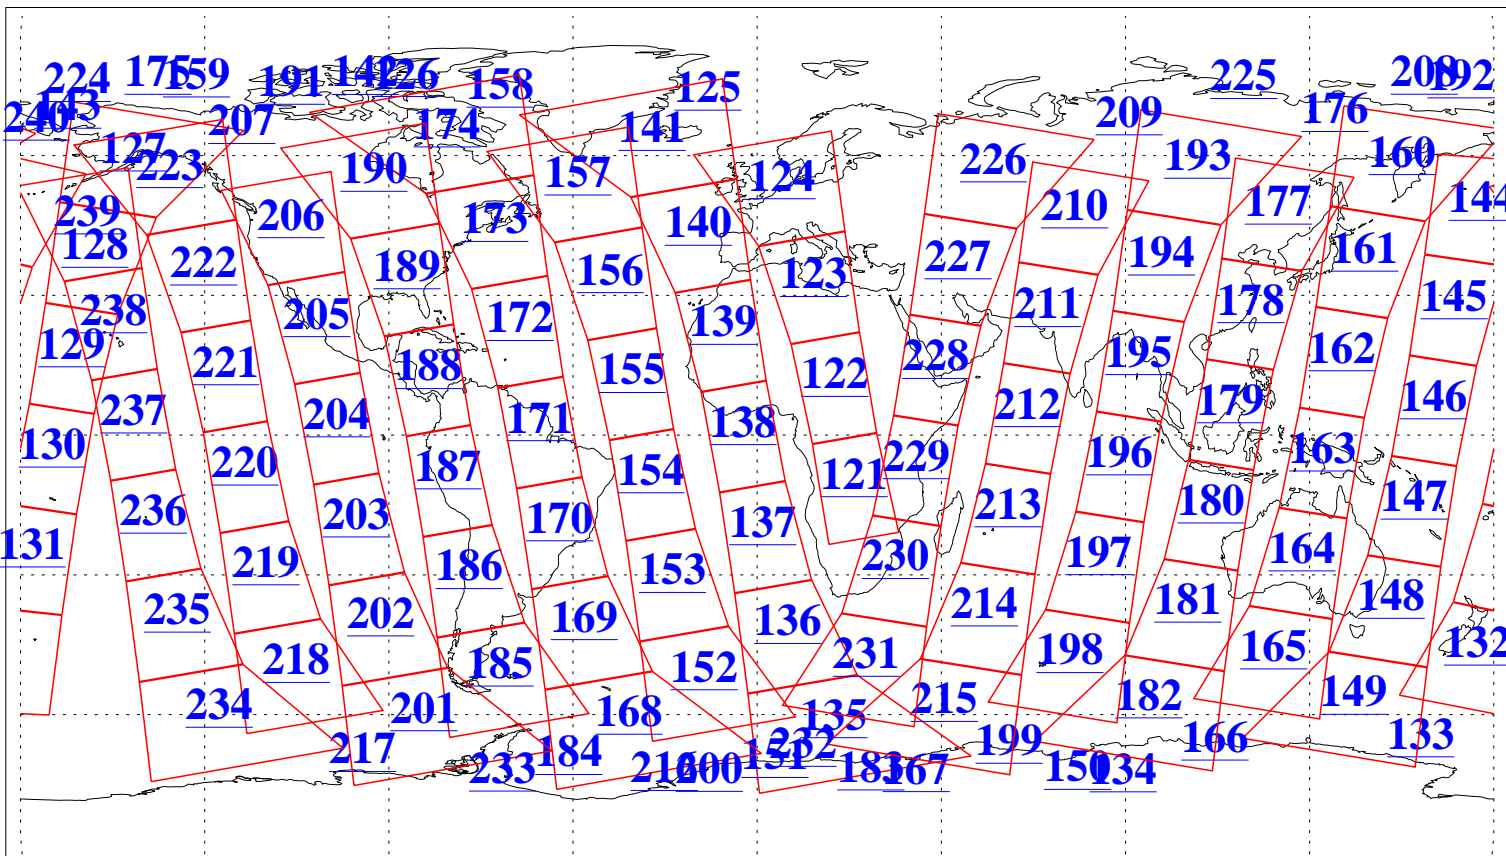

L1B Availability  
AMSU Granules: 240  
HSB Granules: 0  
AIRS Granules: 240

20 Jan 2022  
DoY 20  
Aqua Day 7201  
Granules: 1 to 120

Granules: 121 to 240

Legend: AMSU Available, HSB Available, AIRS Available

L1B Availability  
AMSU Granules: 240  
HSB Granules: 0  
AIRS Granules: 240

20 Jan 2022  
DoY 20  
Aqua Day 7201

Ascending Granules

Descending Granules

Legend: AMSU Available, *HSB Available*, **AIRS Available**

L1B Availability  
 AMSU Granules: 240  
 HSB Granules: 0  
 AIRS Granules: 240

20 Jan 2022  
 DoY 20  
 Aqua Day 7201

Northern Hemisphere Granules

Southern Hemisphere Granules

Legend: AMSU Available, HSB Available, AIRS Available