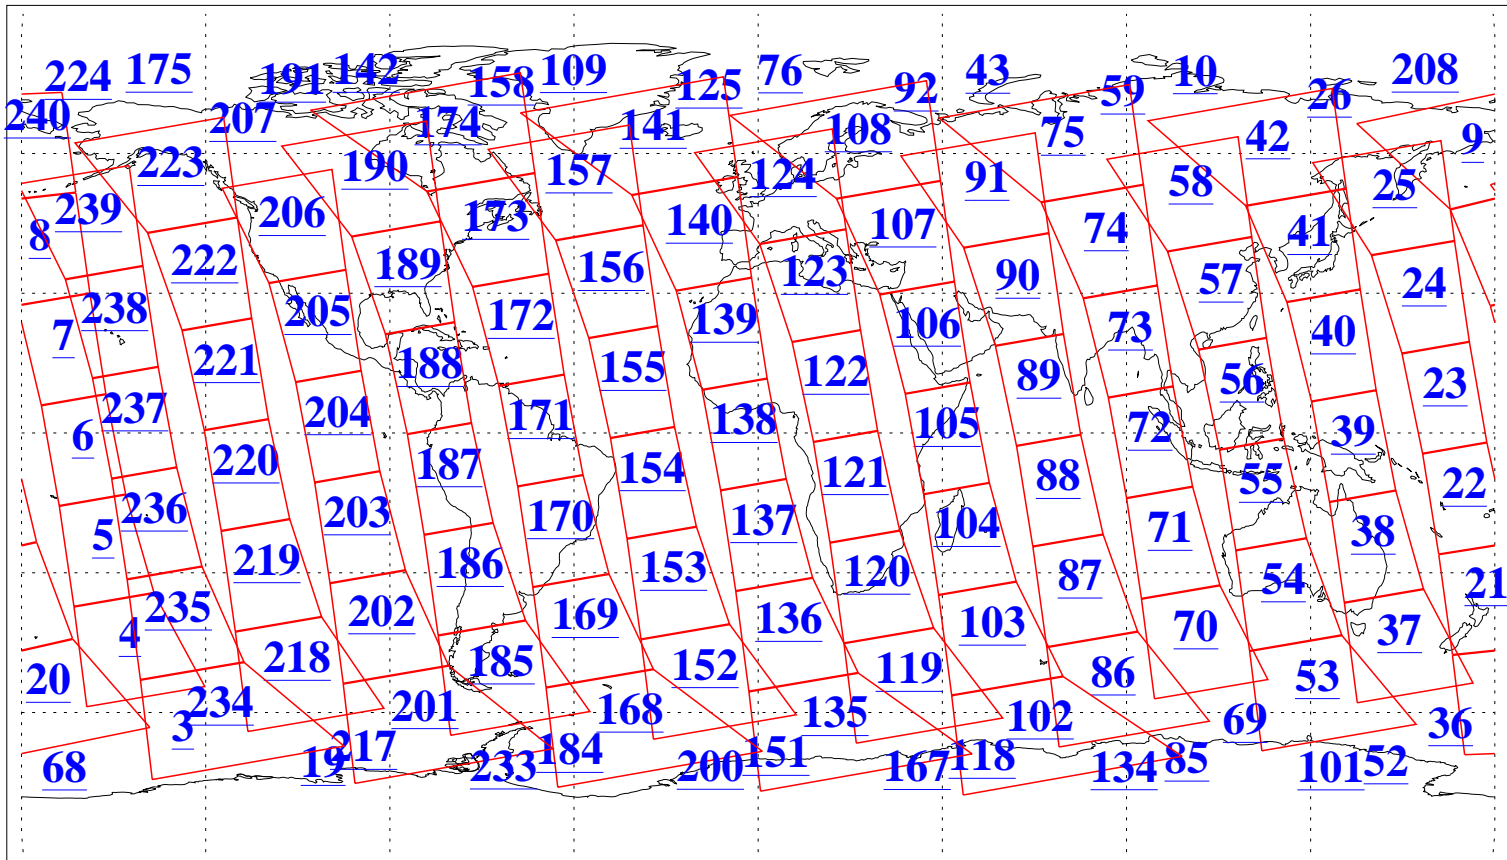

L1B Availability  
AMSU Granules: 240  
HSB Granules: 0  
AIRS Granules: 240

20 Jan 2022  
DoY 20  
Aqua Day 7201  
Granules: 1 to 120

Granules: 121 to 240

Legend: AMSU Available, HSB Available, AIRS Available

L1B Availability  
AMSU Granules: 240  
HSB Granules: 0  
AIRS Granules: 240

20 Jan 2022  
DoY 20  
Aqua Day 7201

Ascending Granules

Descending Granules

Legend: AMSU Available, *HSB Available*, **AIRS Available**

L1B Availability  
 AMSU Granules: 240  
 HSB Granules: 0  
 AIRS Granules: 240

20 Jan 2022  
 DoY 20  
 Aqua Day 7201

Northern Hemisphere Granules

Southern Hemisphere Granules

Legend: AMSU Available, HSB Available, AIRS Available