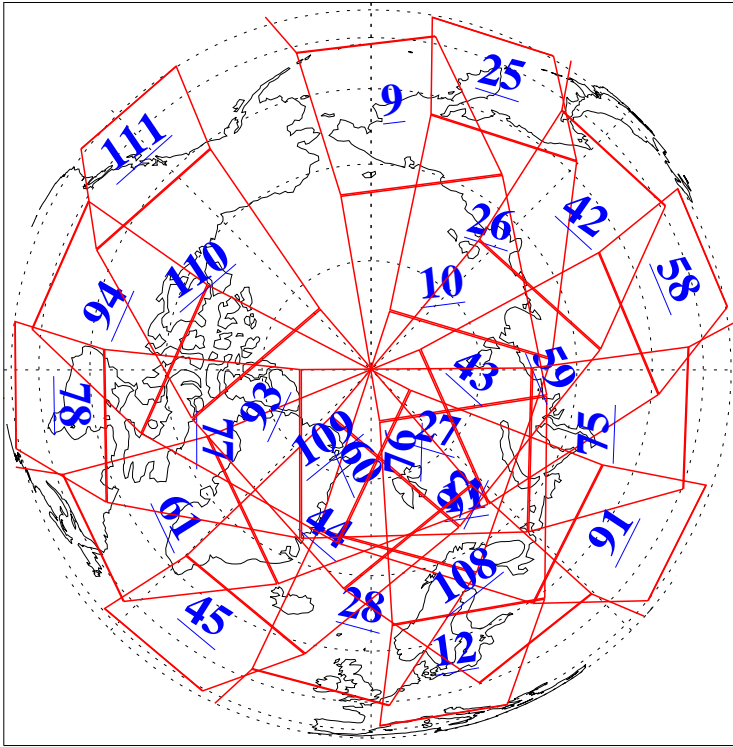

L1B Availability  
AMSU Granules: 240  
HSB Granules: 0  
AIRS Granules: 240

20 Jan 2022  
DoY 20  
Aqua Day 7201  
Granules: 1 to 120

Granules: 121 to 240

Legend: AMSU Available, HSB Available, AIRS Available

L1B Availability  
AMSU Granules: 240  
HSB Granules: 0  
AIRS Granules: 240

20 Jan 2022  
DoY 20  
Aqua Day 7201

Ascending Granules

Descending Granules

Legend: AMSU Available, *HSB Available*, **AIRS Available**

L1B Availability  
 AMSU Granules: 240  
 HSB Granules: 0  
 AIRS Granules: 240

20 Jan 2022  
 DoY 20  
 Aqua Day 7201

Northern Hemisphere Granules

Southern Hemisphere Granules

Legend: AMSU Available, HSB Available, AIRS Available