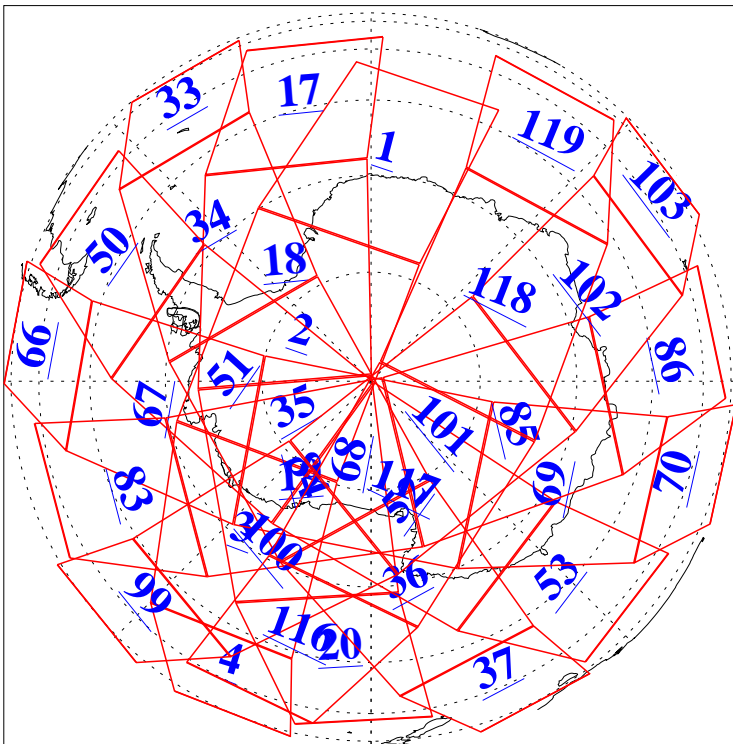

L1B Availability  
AMSU Granules: 240  
HSB Granules: 0  
AIRS Granules: 240

20 Jan 2022  
DoY 20  
Aqua Day 7201  
Granules: 1 to 120

Granules: 121 to 240

Legend: AMSU Available, HSB Available, AIRS Available

L1B Availability  
AMSU Granules: 240  
HSB Granules: 0  
AIRS Granules: 240

20 Jan 2022  
DoY 20  
Aqua Day 7201

Ascending Granules

Descending Granules

Legend: AMSU Available, *HSB Available*, **AIRS Available**

L1B Availability  
 AMSU Granules: 240  
 HSB Granules: 0  
 AIRS Granules: 240

20 Jan 2022  
 DoY 20  
 Aqua Day 7201

Northern Hemisphere Granules

Southern Hemisphere Granules

Legend: AMSU Available, HSB Available, AIRS Available