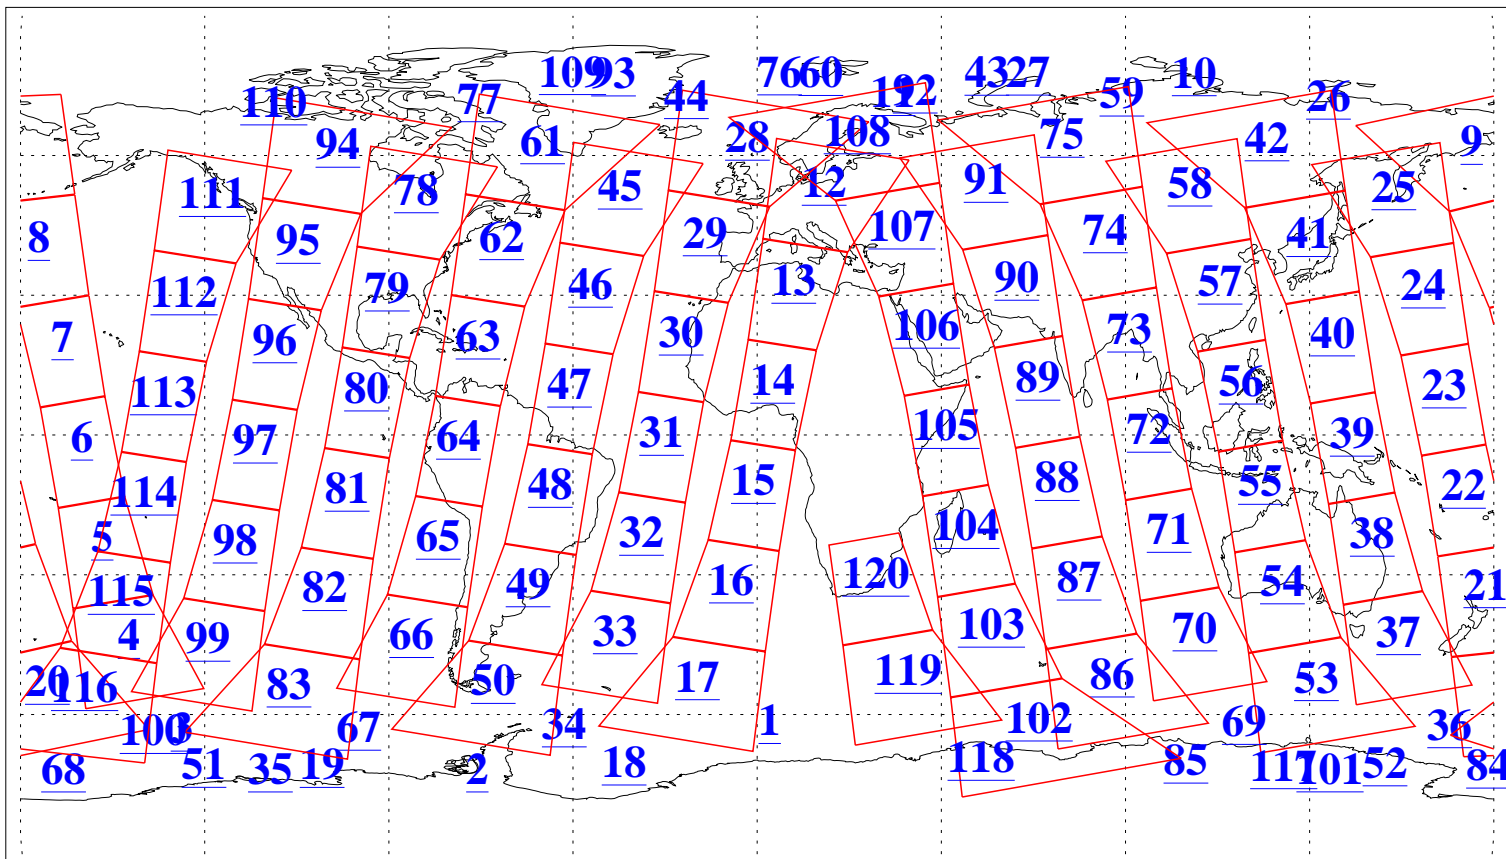

L1B Availability  
AMSU Granules: 240  
HSB Granules: 0  
AIRS Granules: 240

20 Jan 2022  
DoY 20  
Aqua Day 7201  
Granules: 1 to 120

Granules: 121 to 240

Legend: AMSU Available, HSB Available, AIRS Available

L1B Availability  
AMSU Granules: 240  
HSB Granules: 0  
AIRS Granules: 240

20 Jan 2022  
DoY 20  
Aqua Day 7201

Ascending Granules

Descending Granules

Legend: AMSU Available, *HSB Available*, **AIRS Available**

L1B Availability  
 AMSU Granules: 240  
 HSB Granules: 0  
 AIRS Granules: 240

20 Jan 2022  
 DoY 20  
 Aqua Day 7201

Northern Hemisphere Granules

Southern Hemisphere Granules

Legend: AMSU Available, HSB Available, AIRS Available