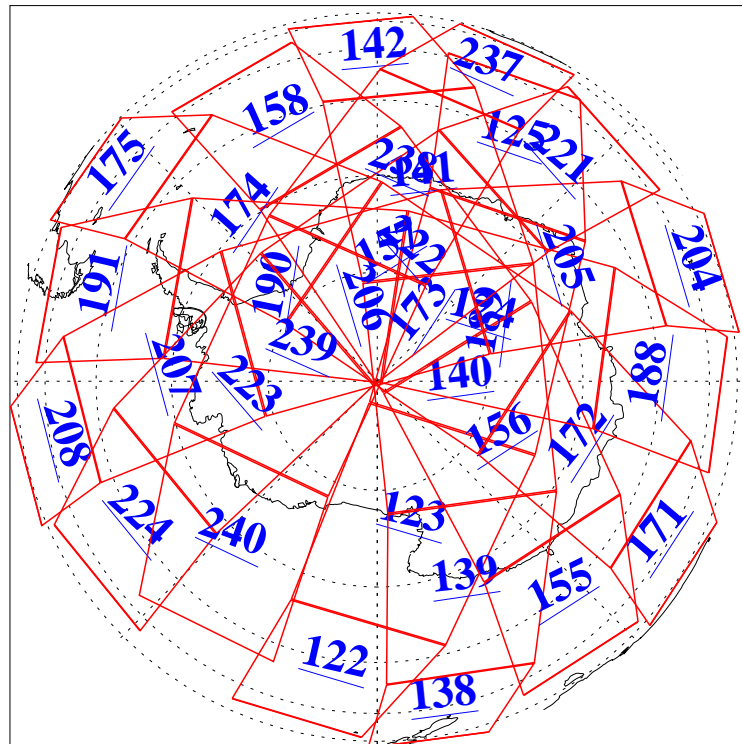

L1B Availability
 AMSU Granules: 238
 HSB Granules: 0
 AIRS Granules: 240

14 Jan 2022
 DoY 14
 Aqua Day 7195
 Granules: 1 to 120

Granules: 121 to 240

Legend: AMSU Available, *HSB Available*, *AIRS Available*

L1B Availability
 AMSU Granules: 238
 HSB Granules: 0
 AIRS Granules: 240

14 Jan 2022
 DoY 14
 Aqua Day 7195

Ascending Granules

Descending Granules

Legend: AMSU Available, *HSB Available*, AIRS Available

L1B Availability
 AMSU Granules: 238
 HSB Granules: 0
 AIRS Granules: 240

14 Jan 2022
 DoY 14
 Aqua Day 7195

Northern Hemisphere Granules

Southern Hemisphere Granules

Legend: AMSU Available, HSB Available, **AIRS Available**