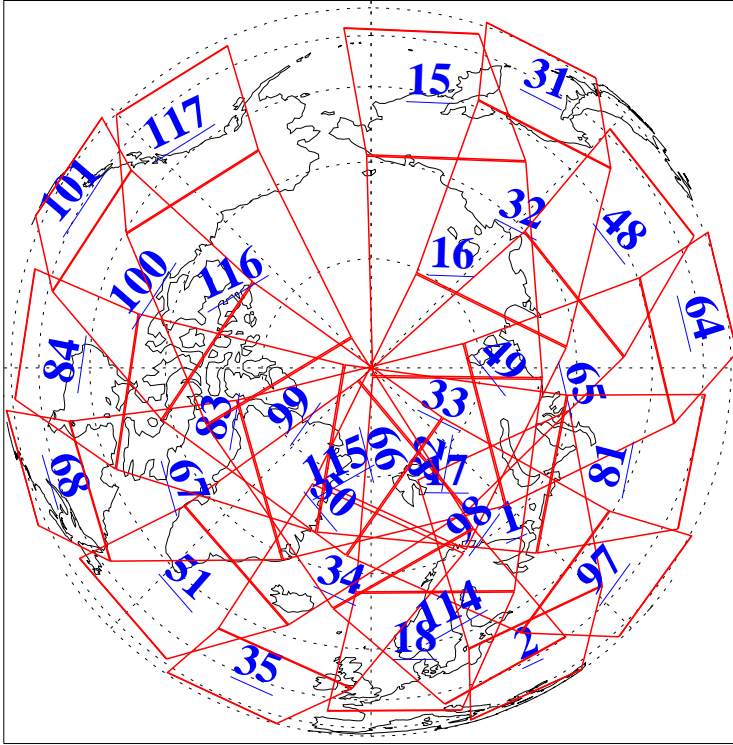

L1B Availability
 AMSU Granules: 238
 HSB Granules: 0
 AIRS Granules: 240

14 Jan 2022
 DoY 14
 Aqua Day 7195
 Granules: 1 to 120

Granules: 121 to 240

Legend: AMSU Available, *HSB Available*, *AIRS Available*

L1B Availability
 AMSU Granules: 238
 HSB Granules: 0
 AIRS Granules: 240

14 Jan 2022
 DoY 14
 Aqua Day 7195

Ascending Granules

Descending Granules

Legend: AMSU Available, *HSB Available*, AIRS Available

L1B Availability
 AMSU Granules: 238
 HSB Granules: 0
 AIRS Granules: 240

14 Jan 2022
 DoY 14
 Aqua Day 7195

Northern Hemisphere Granules

Southern Hemisphere Granules

Legend: AMSU Available, HSB Available, **AIRS Available**