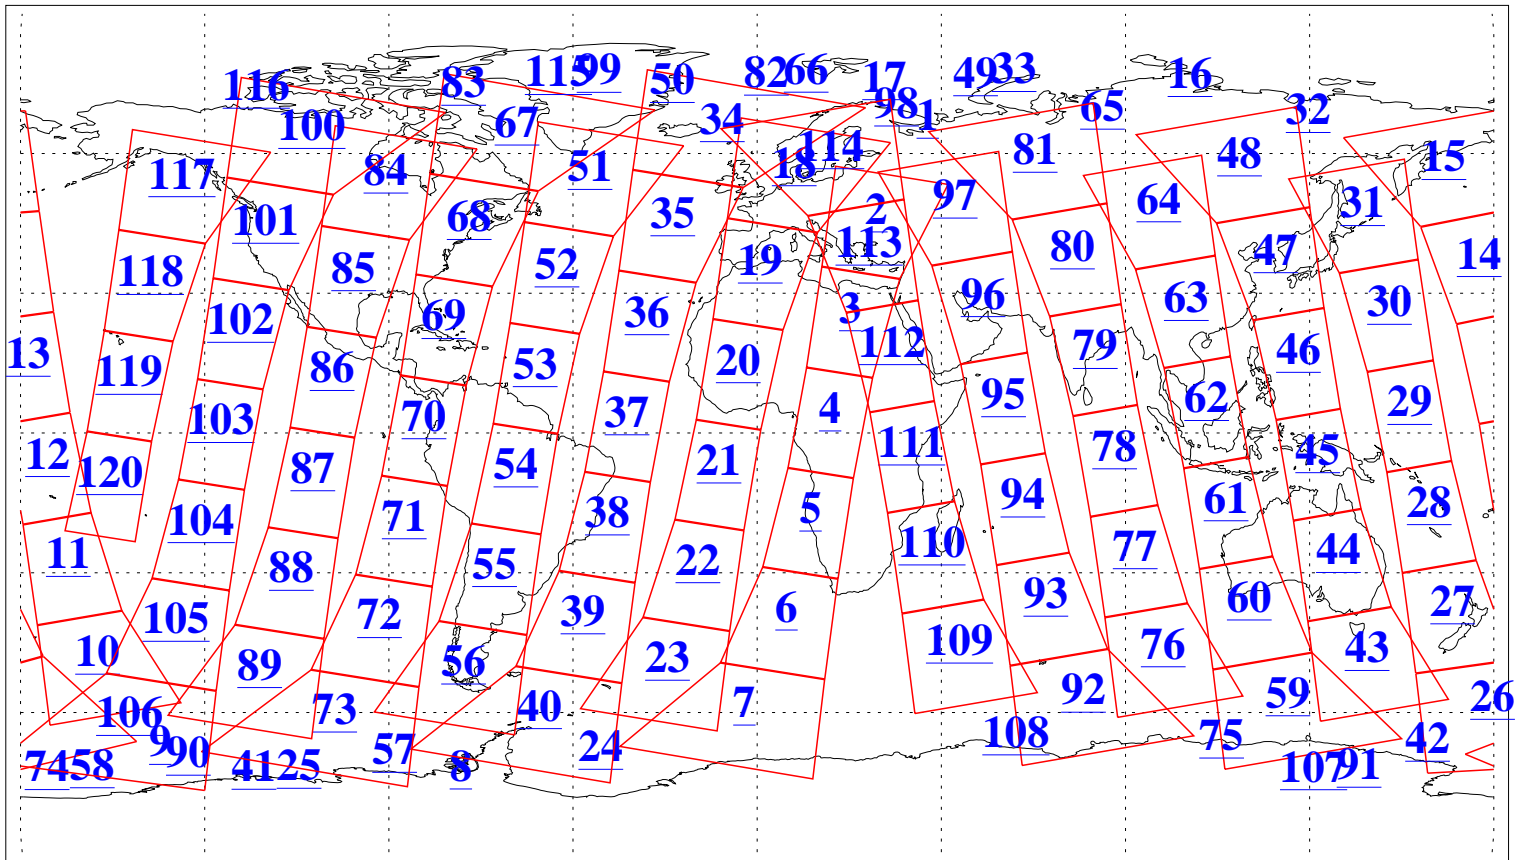

L1B Availability
 AMSU Granules: 238
 HSB Granules: 0
 AIRS Granules: 240

14 Jan 2022
 DoY 14
 Aqua Day 7195
 Granules: 1 to 120

Granules: 121 to 240

Legend: AMSU Available, *HSB Available*, *AIRS Available*

L1B Availability
 AMSU Granules: 238
 HSB Granules: 0
 AIRS Granules: 240

14 Jan 2022
 DoY 14
 Aqua Day 7195

Ascending Granules

Descending Granules

Legend: AMSU Available, *HSB Available*, AIRS Available

L1B Availability
 AMSU Granules: 238
 HSB Granules: 0
 AIRS Granules: 240

14 Jan 2022
 DoY 14
 Aqua Day 7195

Northern Hemisphere Granules

Southern Hemisphere Granules

Legend: AMSU Available, HSB Available, **AIRS Available**