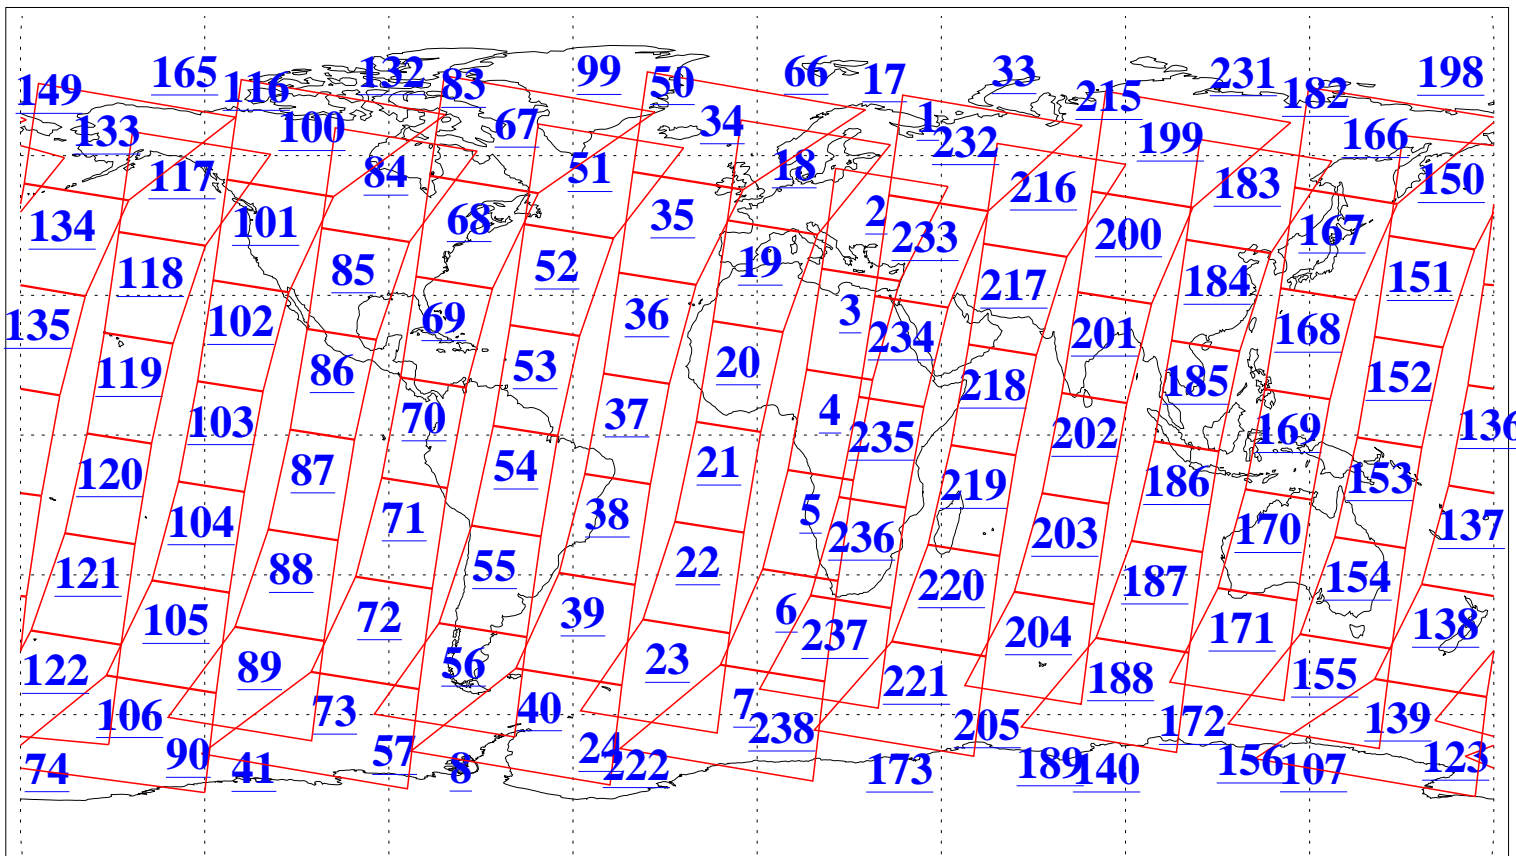

L1B Availability
 AMSU Granules: 238
 HSB Granules: 0
 AIRS Granules: 240

14 Jan 2022
 DoY 14
 Aqua Day 7195
 Granules: 1 to 120

Granules: 121 to 240

Legend: AMSU Available, *HSB Available*, *AIRS Available*

L1B Availability
 AMSU Granules: 238
 HSB Granules: 0
 AIRS Granules: 240

14 Jan 2022
 DoY 14
 Aqua Day 7195

Ascending Granules

Descending Granules

Legend: AMSU Available, *HSB Available*, AIRS Available

L1B Availability
 AMSU Granules: 238
 HSB Granules: 0
 AIRS Granules: 240

14 Jan 2022
 DoY 14
 Aqua Day 7195

Northern Hemisphere Granules

Southern Hemisphere Granules

Legend: AMSU Available, HSB Available, **AIRS Available**