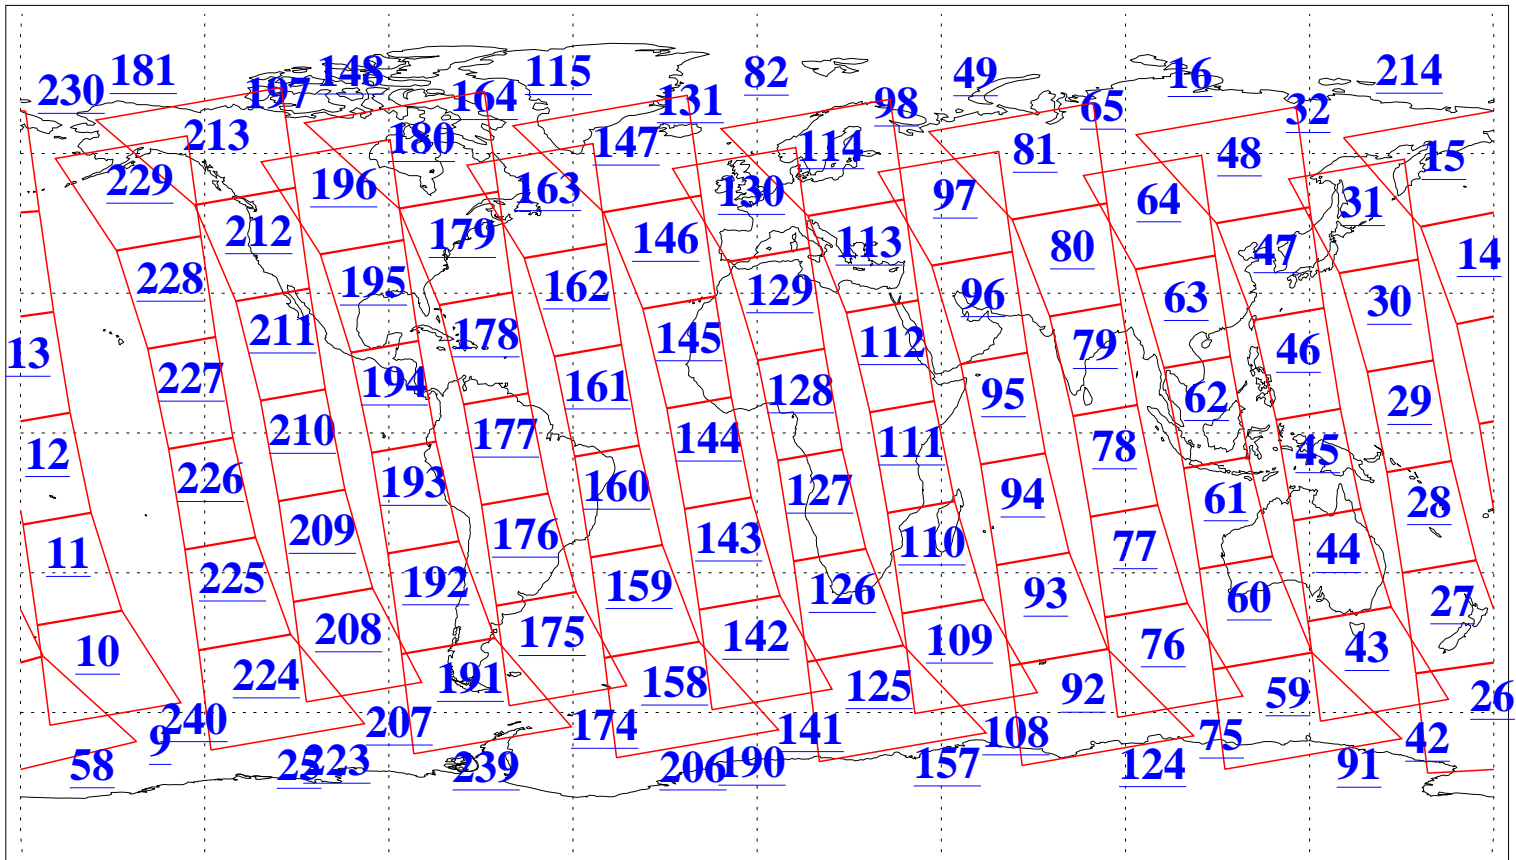

L1B Availability
 AMSU Granules: 238
 HSB Granules: 0
 AIRS Granules: 240

14 Jan 2022
 DoY 14
 Aqua Day 7195
 Granules: 1 to 120

Granules: 121 to 240

Legend: AMSU Available, *HSB Available*, *AIRS Available*

L1B Availability
 AMSU Granules: 238
 HSB Granules: 0
 AIRS Granules: 240

14 Jan 2022
 DoY 14
 Aqua Day 7195

Ascending Granules

Descending Granules

Legend: AMSU Available, *HSB Available*, AIRS Available

L1B Availability
 AMSU Granules: 238
 HSB Granules: 0
 AIRS Granules: 240

14 Jan 2022
 DoY 14
 Aqua Day 7195

Northern Hemisphere Granules

Southern Hemisphere Granules

Legend: AMSU Available, HSB Available, **AIRS Available**