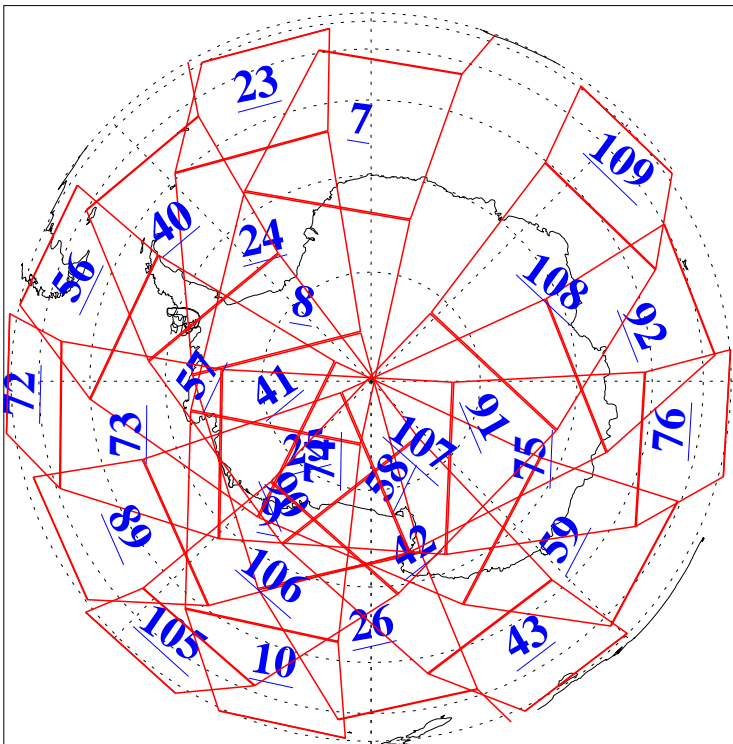

L1B Availability
 AMSU Granules: 238
 HSB Granules: 0
 AIRS Granules: 240

14 Jan 2022
 DoY 14
 Aqua Day 7195
 Granules: 1 to 120

Granules: 121 to 240

Legend: AMSU Available, *HSB Available*, *AIRS Available*

L1B Availability
 AMSU Granules: 238
 HSB Granules: 0
 AIRS Granules: 240

14 Jan 2022
 DoY 14
 Aqua Day 7195

Ascending Granules

Descending Granules

Legend: AMSU Available, *HSB Available*, AIRS Available

L1B Availability
 AMSU Granules: 238
 HSB Granules: 0
 AIRS Granules: 240

14 Jan 2022
 DoY 14
 Aqua Day 7195

Northern Hemisphere Granules

Southern Hemisphere Granules

Legend: AMSU Available, HSB Available, **AIRS Available**