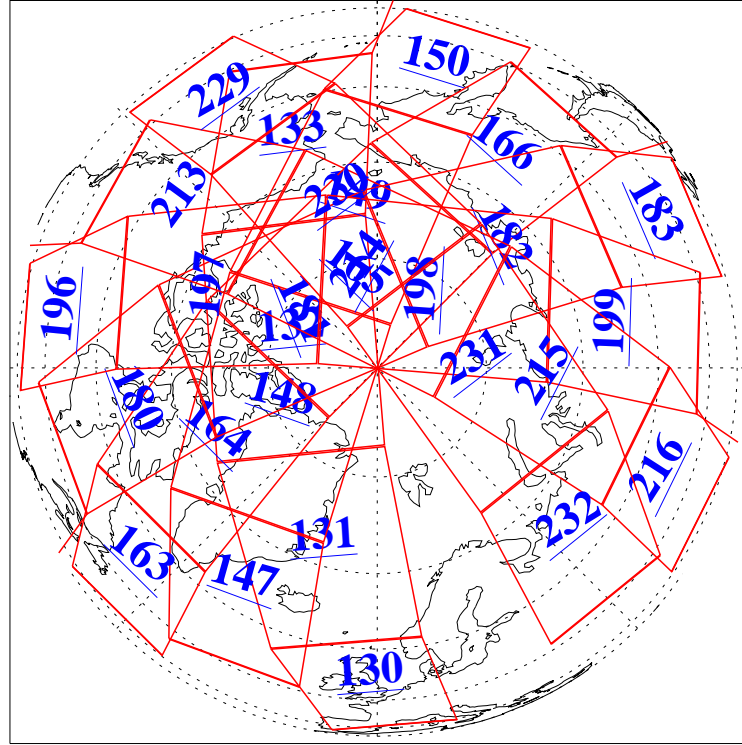

L1B Availability
 AMSU Granules: 238
 HSB Granules: 0
 AIRS Granules: 240

14 Jan 2022
 DoY 14
 Aqua Day 7195

Ascending Granules

Descending Granules

Legend: AMSU Available, *HSB Available*, AIRS Available

L1B Availability
 AMSU Granules: 238
 HSB Granules: 0
 AIRS Granules: 240

14 Jan 2022
 DoY 14
 Aqua Day 7195

Northern Hemisphere Granules

Southern Hemisphere Granules

Legend: AMSU Available, HSB Available, **AIRS Available**