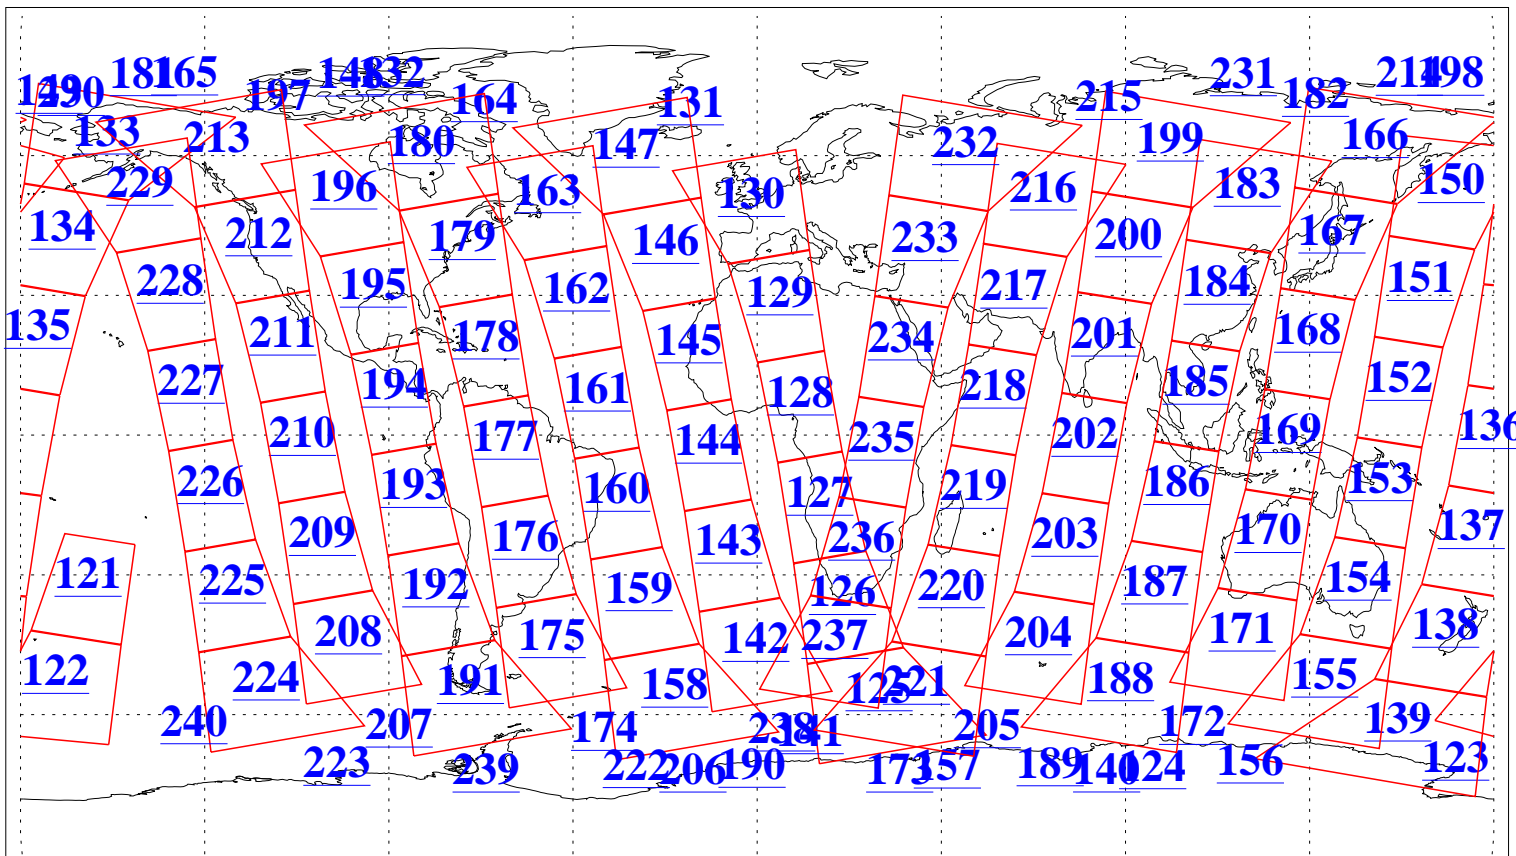

L1B Availability
 AMSU Granules: 238
 HSB Granules: 0
 AIRS Granules: 240

14 Jan 2022
 DoY 14
 Aqua Day 7195
 Granules: 1 to 120

Granules: 121 to 240

Legend: AMSU Available, *HSB Available*, *AIRS Available*

L1B Availability
 AMSU Granules: 238
 HSB Granules: 0
 AIRS Granules: 240

14 Jan 2022
 DoY 14
 Aqua Day 7195

Ascending Granules

Descending Granules

Legend: AMSU Available, *HSB Available*, AIRS Available

L1B Availability
 AMSU Granules: 238
 HSB Granules: 0
 AIRS Granules: 240

14 Jan 2022
 DoY 14
 Aqua Day 7195

Northern Hemisphere Granules

Southern Hemisphere Granules

Legend: AMSU Available, HSB Available, **AIRS Available**