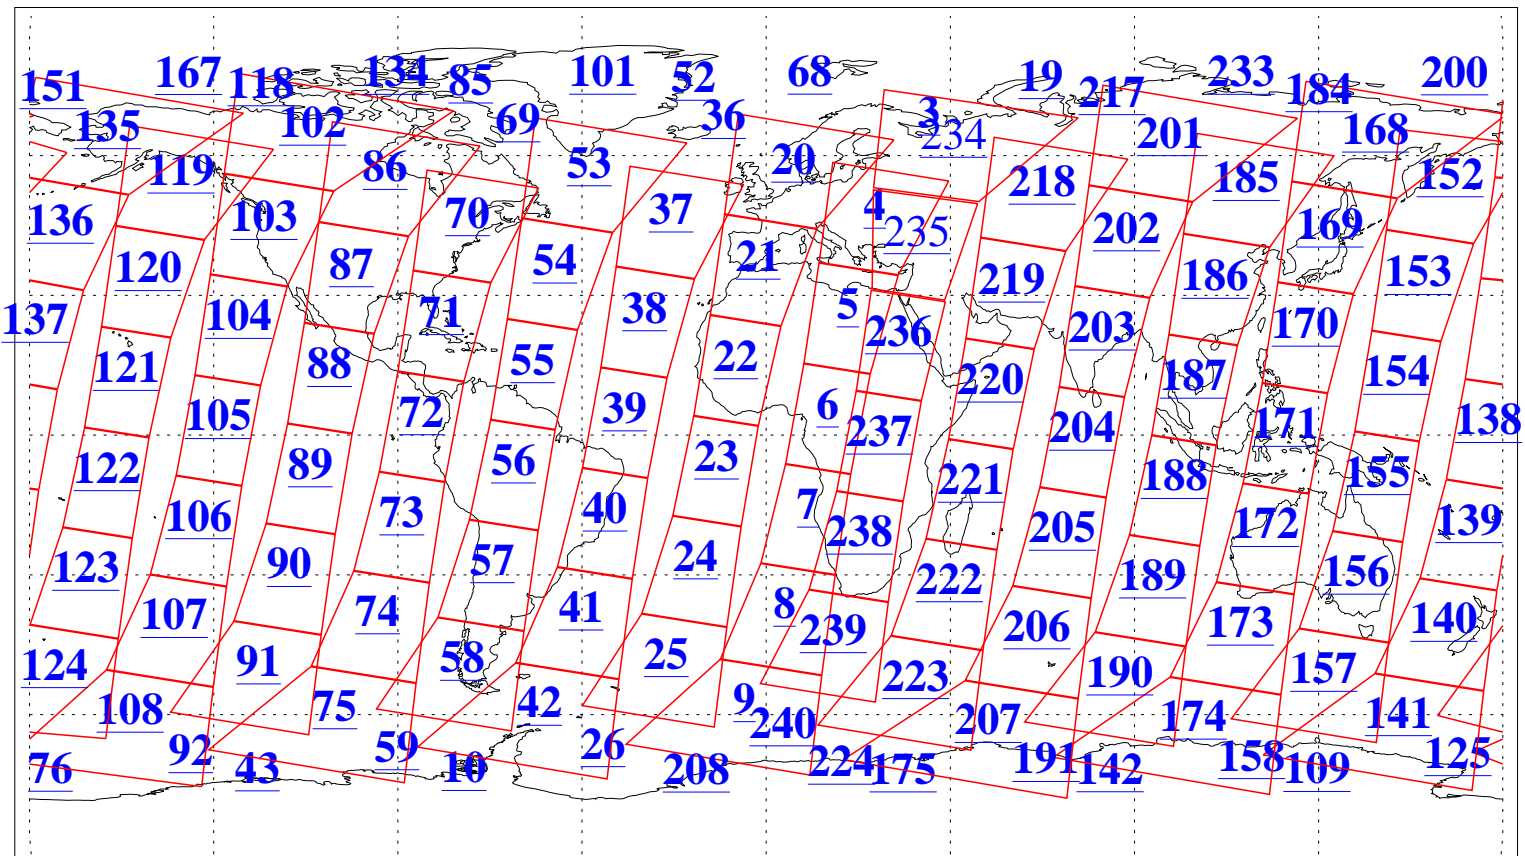

L1B Availability  
 AMSU Granules: 240  
 HSB Granules: 0  
 AIRS Granules: 238

12 Jan 2022  
 DoY 12  
 Aqua Day 7193  
 Granules: 1 to 120

Granules: 121 to 240

Legend: AMSU Available, HSB Available, AIRS Available

L1B Availability  
 AMSU Granules: 240  
 HSB Granules: 0  
 AIRS Granules: 238

12 Jan 2022  
 DoY 12  
 Aqua Day 7193

Ascending Granules

Descending Granules

Legend: AMSU Available, HSB Available, AIRS Available