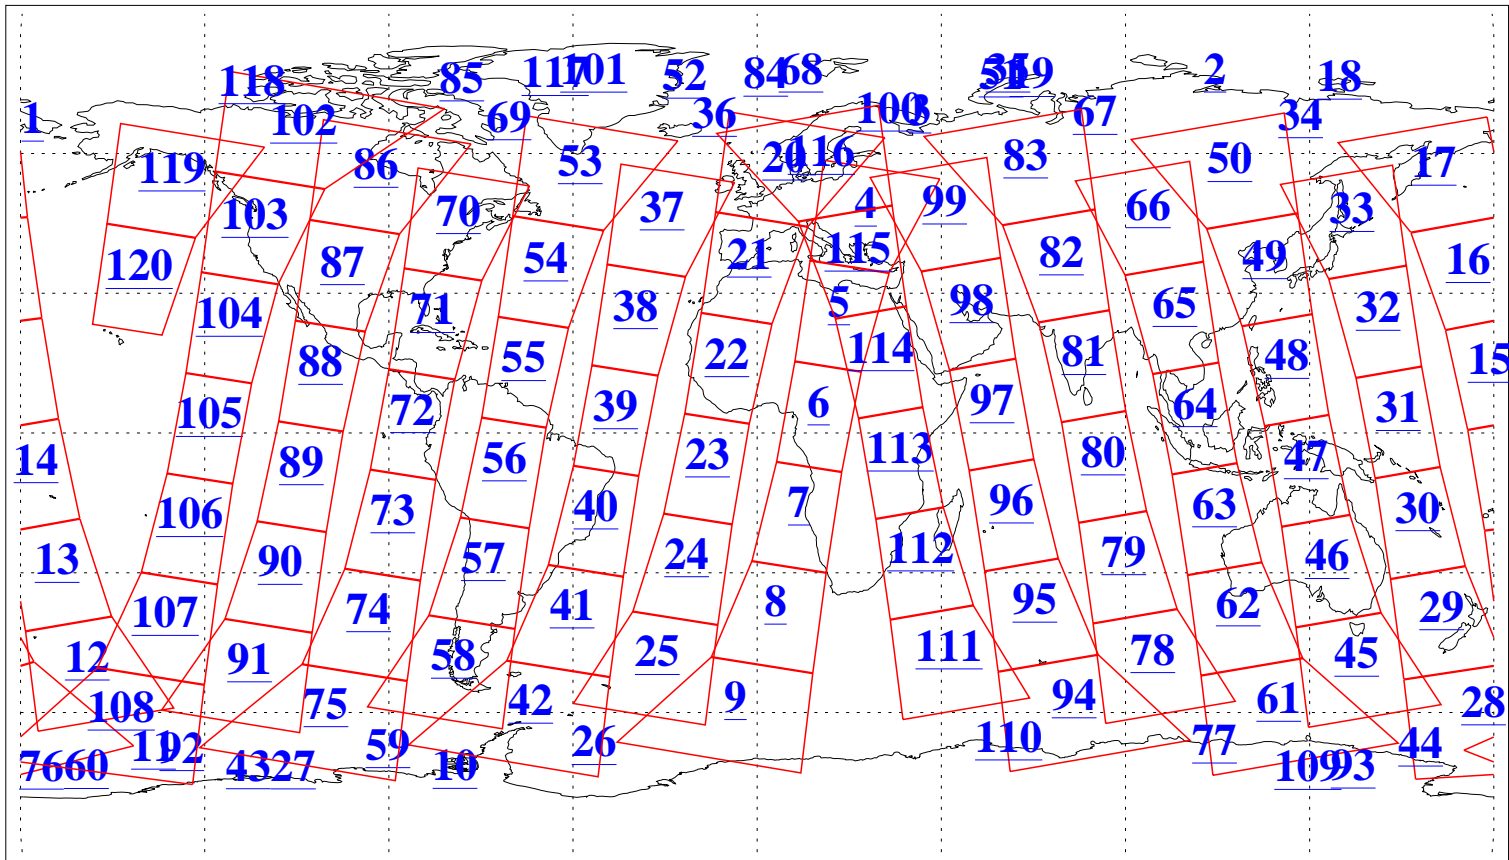

L1B Availability  
 AMSU Granules: 240  
 HSB Granules: 0  
 AIRS Granules: 238

12 Jan 2022  
 DoY 12  
 Aqua Day 7193  
 Granules: 1 to 120

Granules: 121 to 240

Legend: AMSU Available, HSB Available, AIRS Available

L1B Availability  
 AMSU Granules: 240  
 HSB Granules: 0  
 AIRS Granules: 238

12 Jan 2022  
 DoY 12  
 Aqua Day 7193

Ascending Granules

Descending Granules

Legend: AMSU Available, HSB Available, AIRS Available