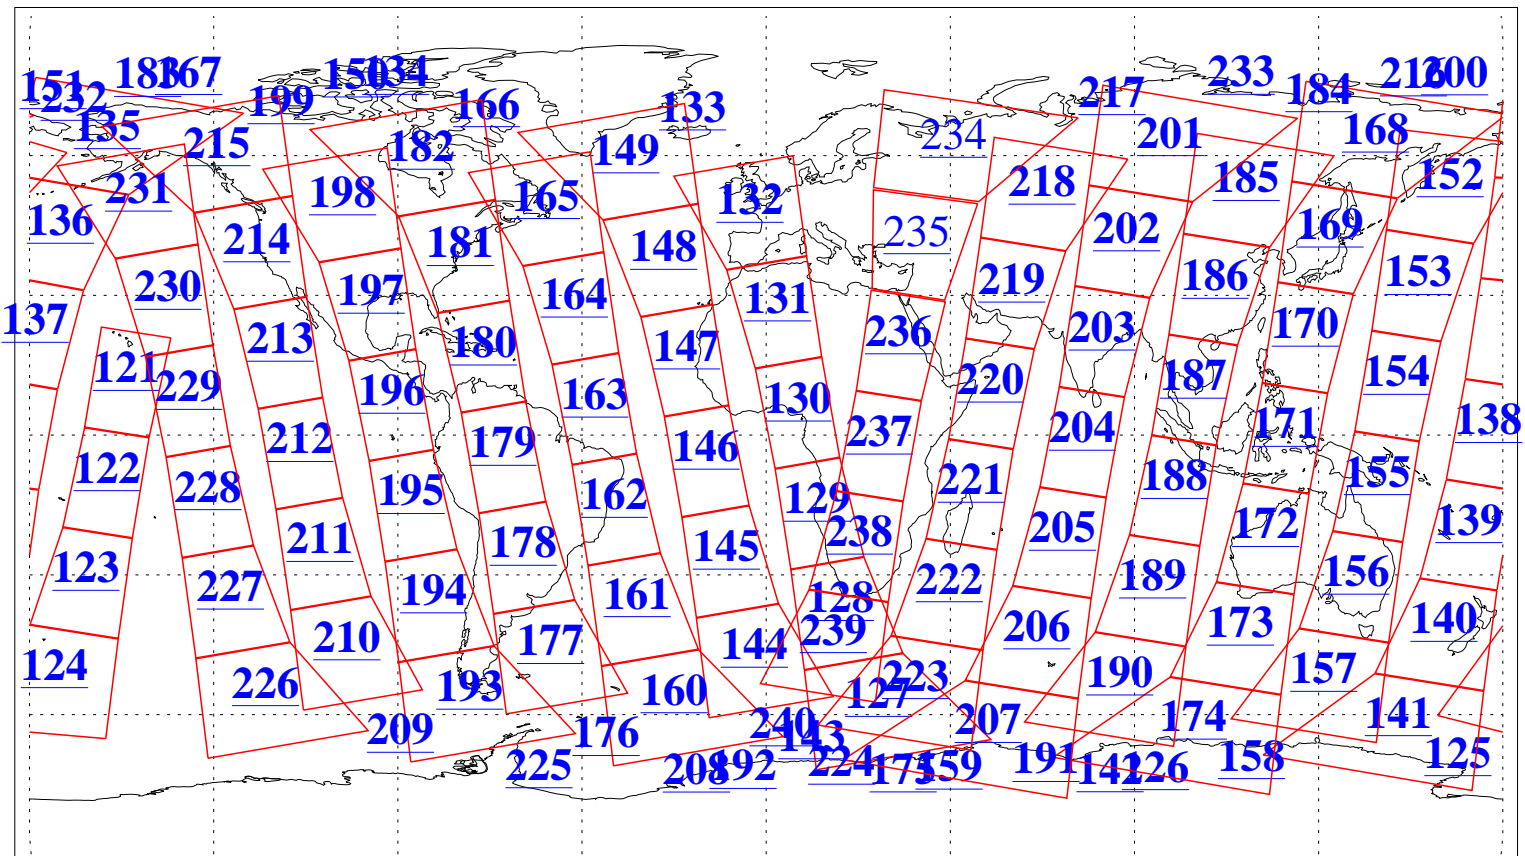

L1B Availability  
 AMSU Granules: 240  
 HSB Granules: 0  
 AIRS Granules: 238

12 Jan 2022  
 DoY 12  
 Aqua Day 7193  
 Granules: 1 to 120

Granules: 121 to 240

Legend: AMSU Available, HSB Available, AIRS Available

L1B Availability  
 AMSU Granules: 240  
 HSB Granules: 0  
 AIRS Granules: 238

12 Jan 2022  
 DoY 12  
 Aqua Day 7193

Ascending Granules

Descending Granules

Legend: AMSU Available, HSB Available, AIRS Available