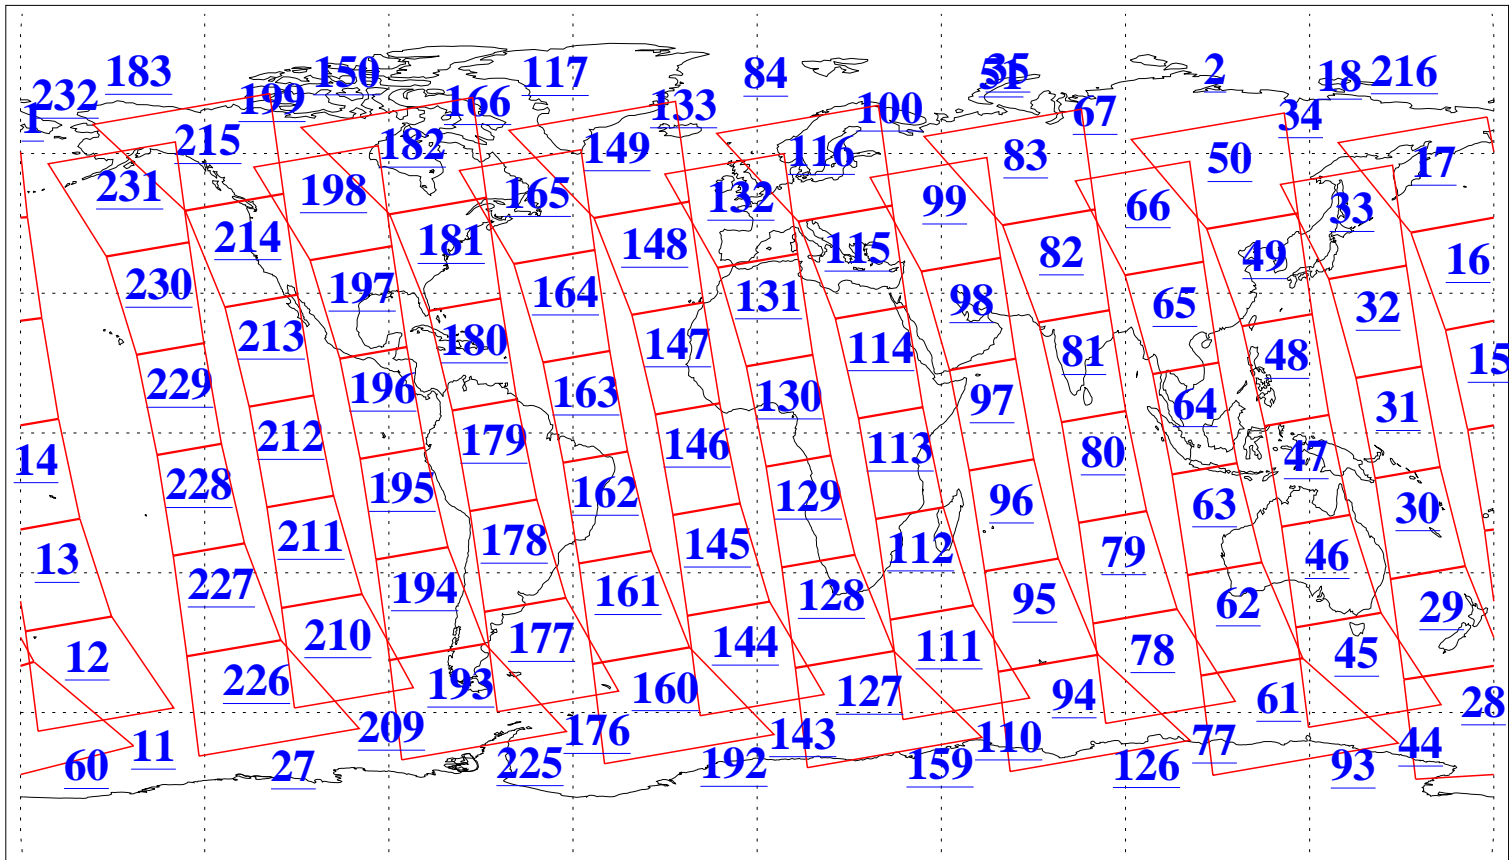

L1B Availability  
 AMSU Granules: 240  
 HSB Granules: 0  
 AIRS Granules: 238

12 Jan 2022  
 DoY 12  
 Aqua Day 7193  
 Granules: 1 to 120

Granules: 121 to 240

Legend: AMSU Available, HSB Available, AIRS Available

L1B Availability  
 AMSU Granules: 240  
 HSB Granules: 0  
 AIRS Granules: 238

12 Jan 2022  
 DoY 12  
 Aqua Day 7193

Ascending Granules

Descending Granules

Legend: AMSU Available, HSB Available, AIRS Available