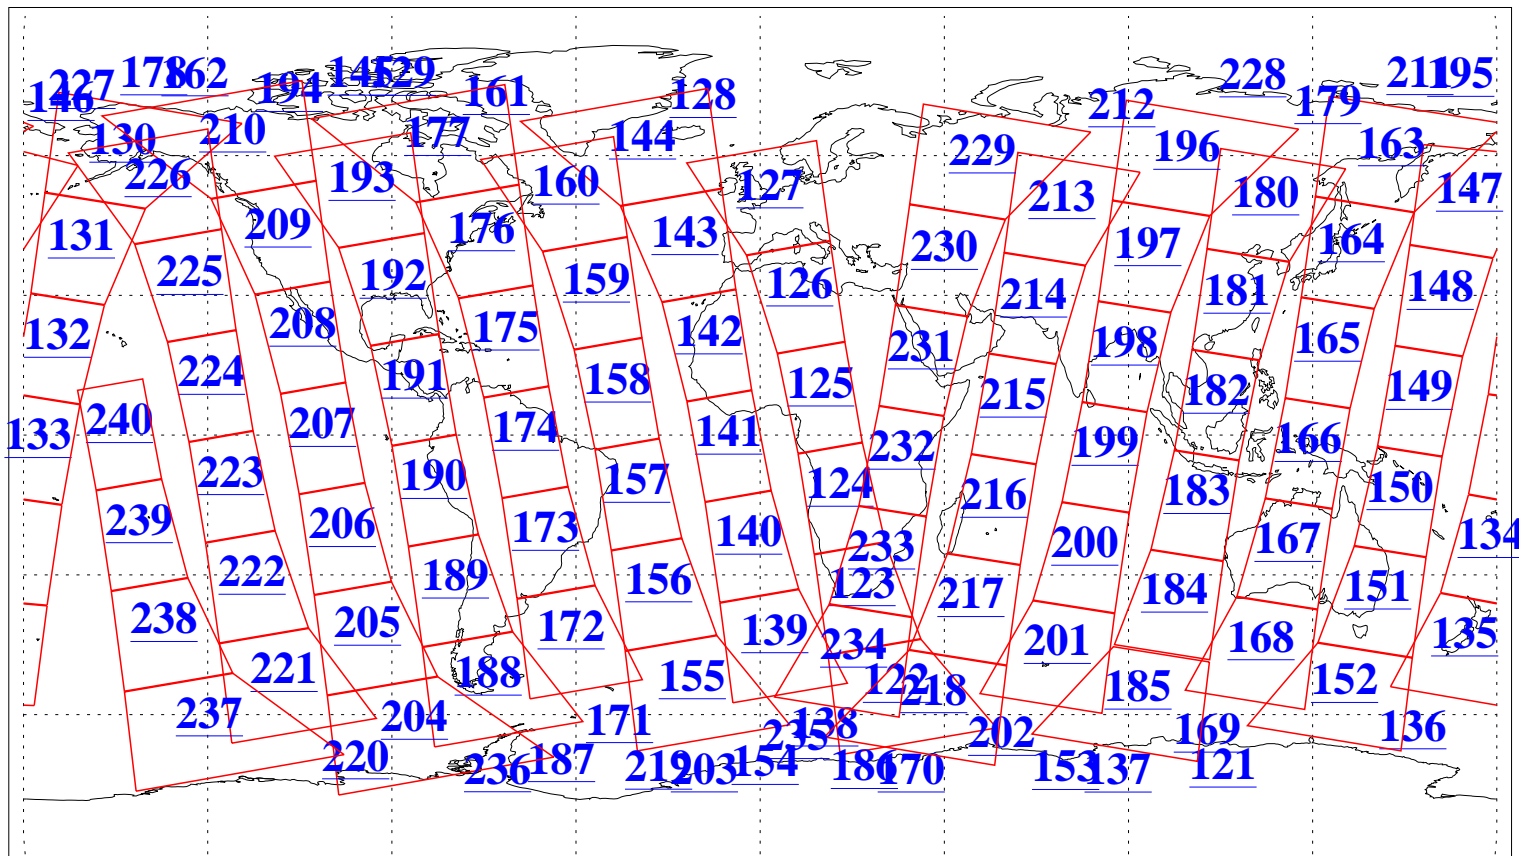

L1B Availability  
AMSU Granules: 239  
HSB Granules: 0  
AIRS Granules: 240

9 Jan 2022  
DoY 9  
Aqua Day 7190  
Granules: 1 to 120

Granules: 121 to 240

Legend: AMSU Available, HSB Available, AIRS Available

L1B Availability  
 AMSU Granules: 239  
 HSB Granules: 0  
 AIRS Granules: 240

9 Jan 2022  
 DoY 9  
 Aqua Day 7190  
 Ascending Granules

Descending Granules

Legend: AMSU Available, *HSB Available*, *AIRS Available*

L1B Availability  
 AMSU Granules: 239  
 HSB Granules: 0  
 AIRS Granules: 240

9 Jan 2022  
 DoY 9  
 Aqua Day 7190

Northern Hemisphere Granules

Southern Hemisphere Granules

Legend: AMSU Available, HSB Available, **AIRS Available**