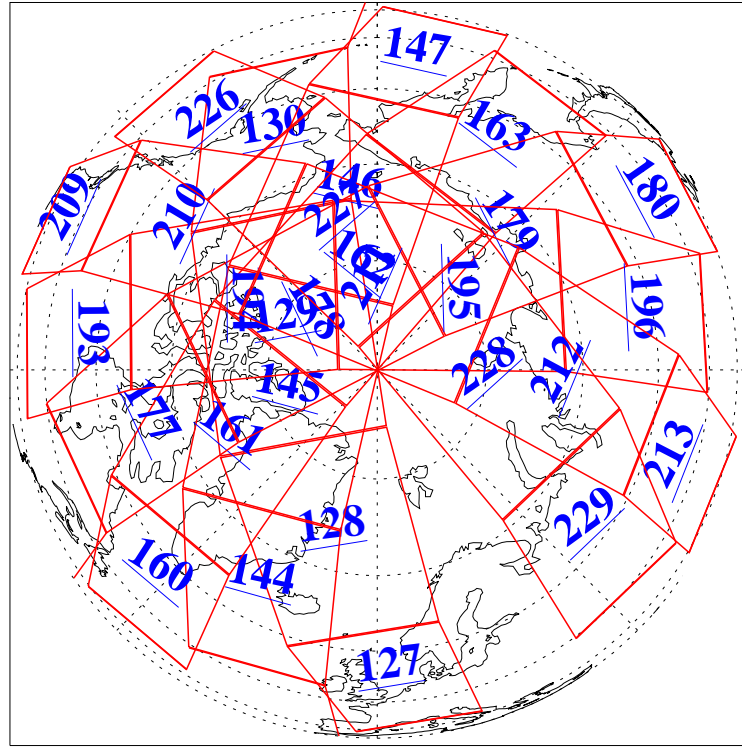

L1B Availability  
 AMSU Granules: 239  
 HSB Granules: 0  
 AIRS Granules: 240

9 Jan 2022  
 DoY 9  
 Aqua Day 7190  
 Ascending Granules

Descending Granules

Legend: AMSU Available, *HSB Available*, *AIRS Available*

L1B Availability  
 AMSU Granules: 239  
 HSB Granules: 0  
 AIRS Granules: 240

9 Jan 2022  
 DoY 9  
 Aqua Day 7190

Northern Hemisphere Granules

Southern Hemisphere Granules

Legend: AMSU Available, HSB Available, **AIRS Available**