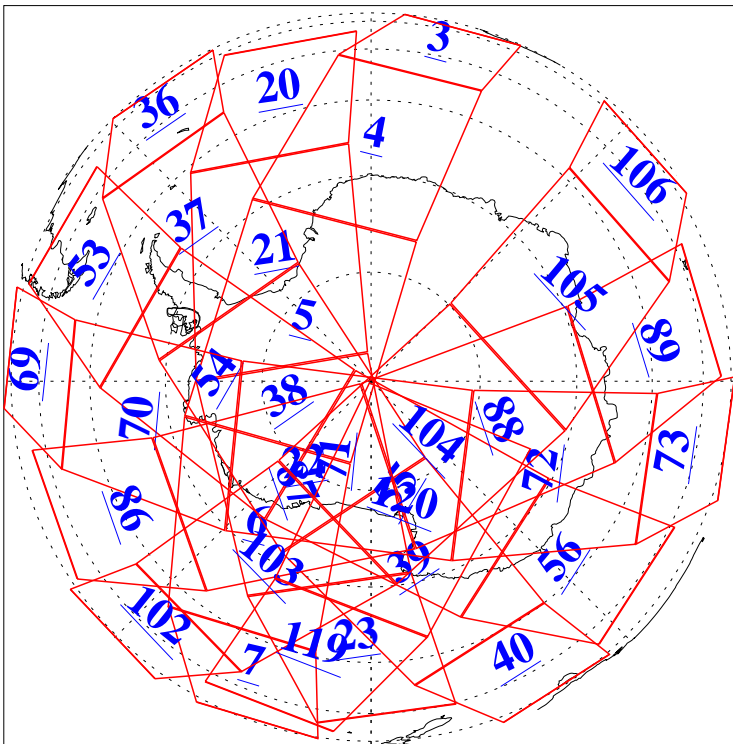

L1B Availability  
 AMSU Granules: 239  
 HSB Granules: 0  
 AIRS Granules: 240

9 Jan 2022  
 DoY 9  
 Aqua Day 7190  
 Ascending Granules

Descending Granules

Legend: AMSU Available, *HSB Available*, *AIRS Available*

L1B Availability  
 AMSU Granules: 239  
 HSB Granules: 0  
 AIRS Granules: 240

9 Jan 2022  
 DoY 9  
 Aqua Day 7190

Northern Hemisphere Granules

Southern Hemisphere Granules

Legend: AMSU Available, HSB Available, **AIRS Available**