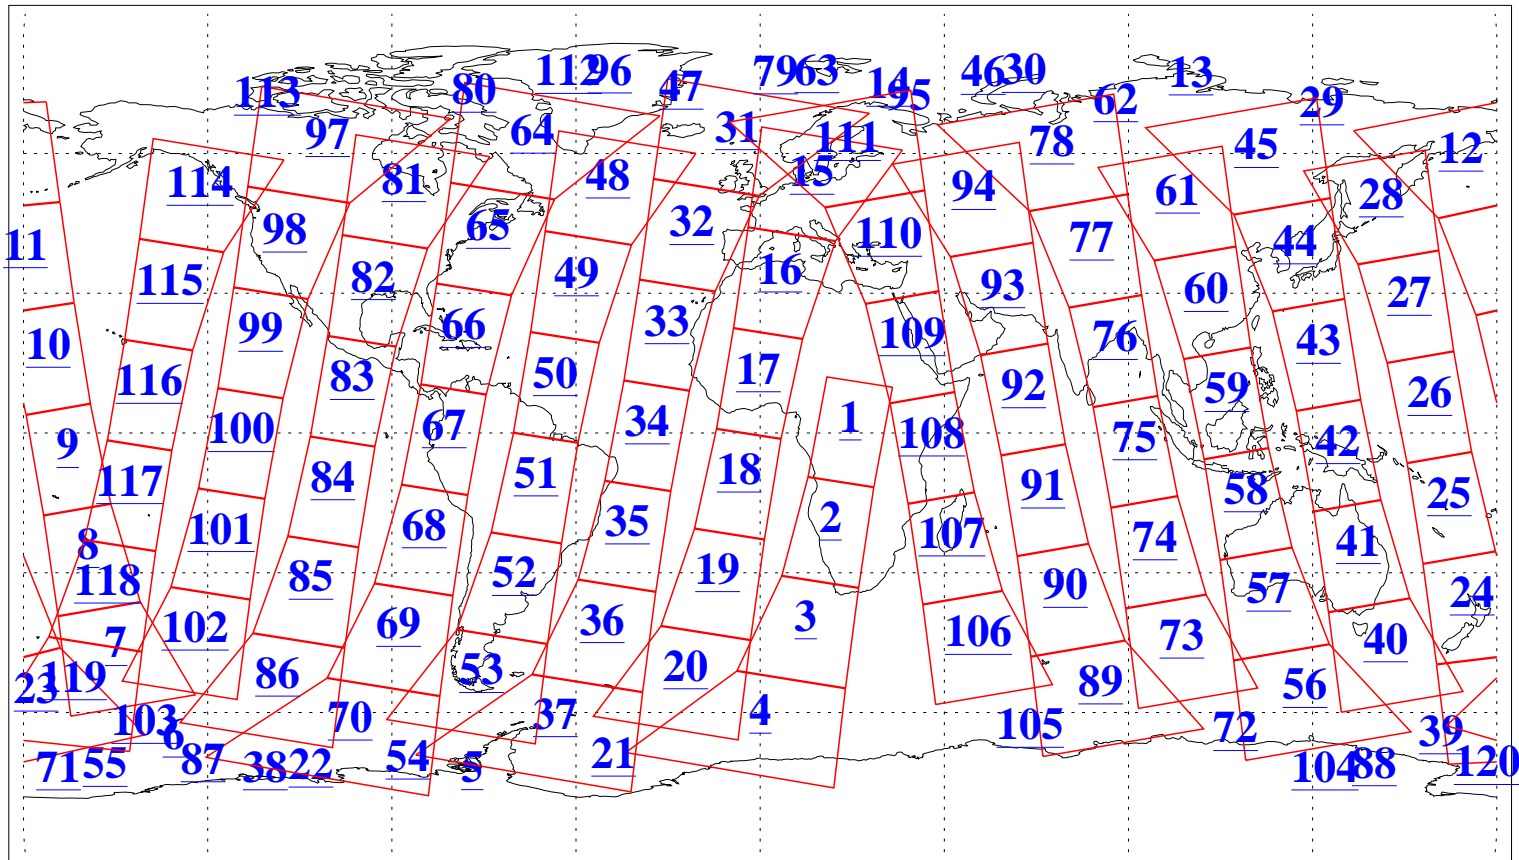

L1B Availability  
AMSU Granules: 239  
HSB Granules: 0  
AIRS Granules: 240

9 Jan 2022  
DoY 9  
Aqua Day 7190  
Granules: 1 to 120

Granules: 121 to 240

Legend: AMSU Available, HSB Available, AIRS Available

L1B Availability  
 AMSU Granules: 239  
 HSB Granules: 0  
 AIRS Granules: 240

9 Jan 2022  
 DoY 9  
 Aqua Day 7190  
 Ascending Granules

Descending Granules

Legend: AMSU Available, *HSB Available*, *AIRS Available*

L1B Availability  
 AMSU Granules: 239  
 HSB Granules: 0  
 AIRS Granules: 240

9 Jan 2022  
 DoY 9  
 Aqua Day 7190

Northern Hemisphere Granules

Southern Hemisphere Granules

Legend: AMSU Available, HSB Available, **AIRS Available**