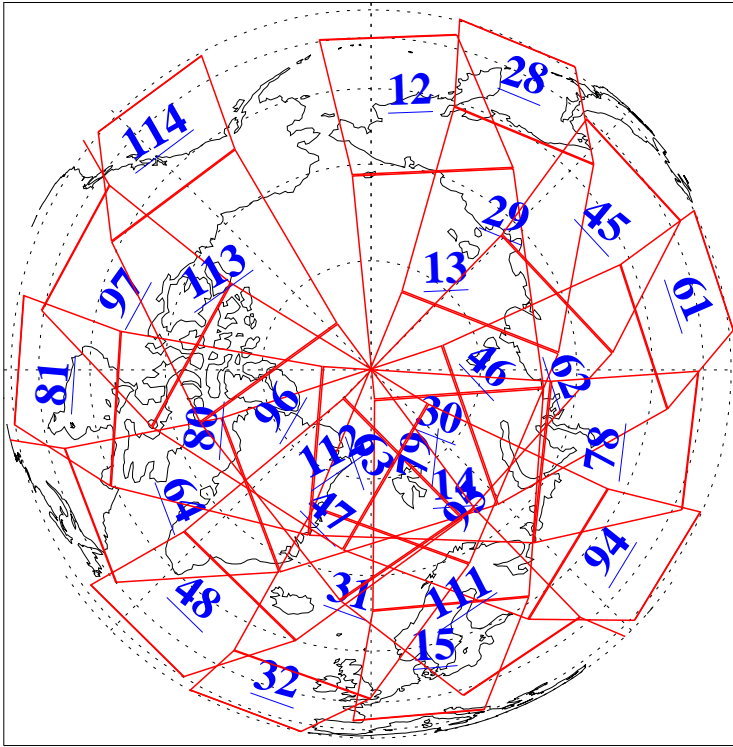

L1B Availability  
AMSU Granules: 239  
HSB Granules: 0  
AIRS Granules: 240

9 Jan 2022  
DoY 9  
Aqua Day 7190  
Granules: 1 to 120

Granules: 121 to 240

Legend: AMSU Available, HSB Available, AIRS Available

L1B Availability  
 AMSU Granules: 239  
 HSB Granules: 0  
 AIRS Granules: 240

9 Jan 2022  
 DoY 9  
 Aqua Day 7190  
 Ascending Granules

Descending Granules

Legend: AMSU Available, *HSB Available*, *AIRS Available*

L1B Availability  
 AMSU Granules: 239  
 HSB Granules: 0  
 AIRS Granules: 240

9 Jan 2022  
 DoY 9  
 Aqua Day 7190

Northern Hemisphere Granules

Southern Hemisphere Granules

Legend: AMSU Available, HSB Available, **AIRS Available**