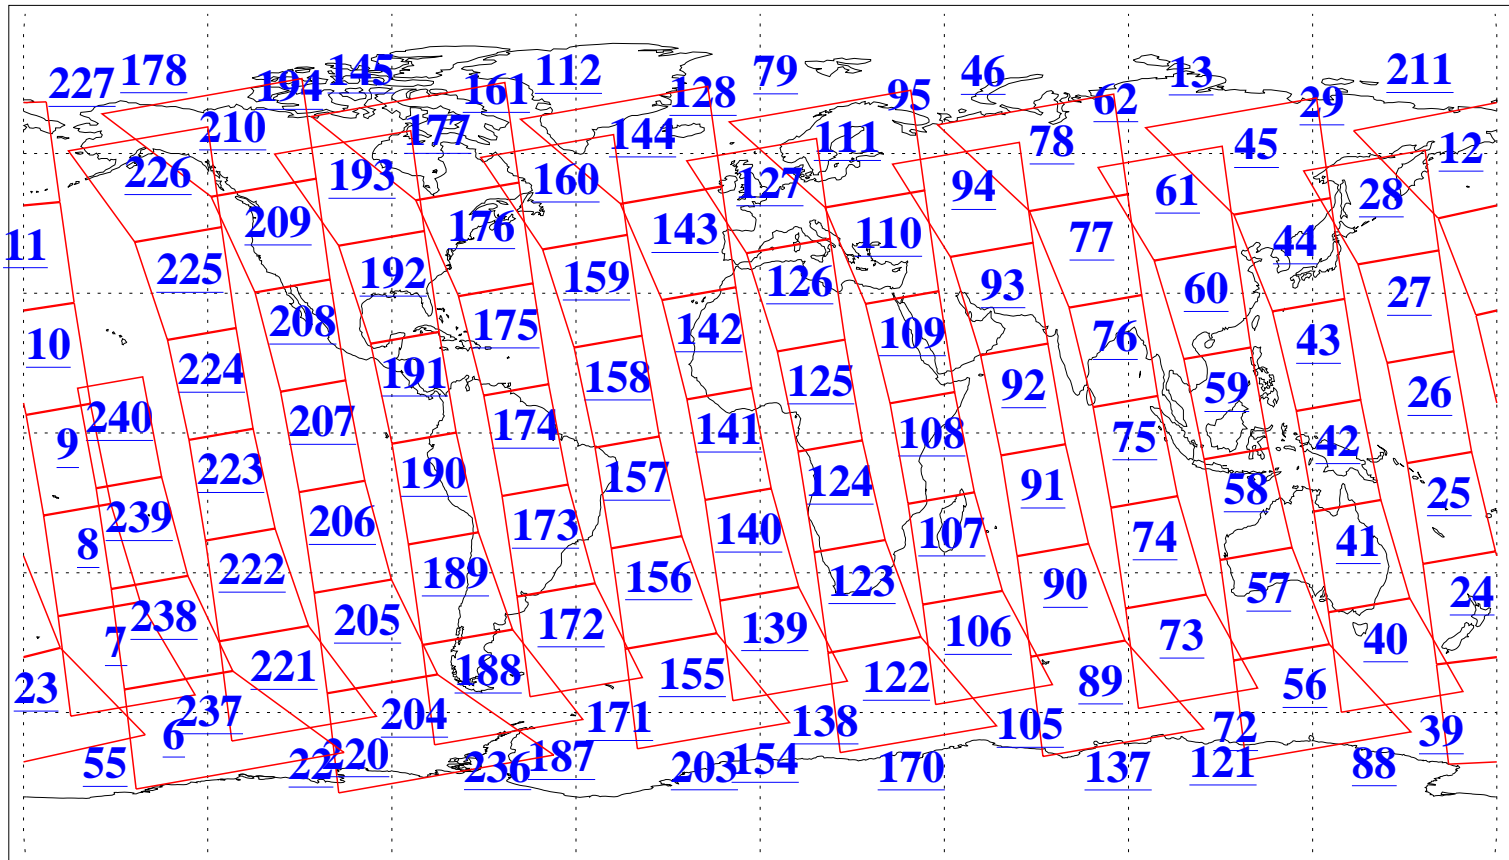

L1B Availability  
AMSU Granules: 239  
HSB Granules: 0  
AIRS Granules: 240

9 Jan 2022  
DoY 9  
Aqua Day 7190  
Granules: 1 to 120

Granules: 121 to 240

Legend: AMSU Available, HSB Available, AIRS Available

L1B Availability  
 AMSU Granules: 239  
 HSB Granules: 0  
 AIRS Granules: 240

9 Jan 2022  
 DoY 9  
 Aqua Day 7190  
 Ascending Granules

Descending Granules

Legend: AMSU Available, *HSB Available*, *AIRS Available*

L1B Availability  
 AMSU Granules: 239  
 HSB Granules: 0  
 AIRS Granules: 240

9 Jan 2022  
 DoY 9  
 Aqua Day 7190

Northern Hemisphere Granules

Southern Hemisphere Granules

Legend: AMSU Available, HSB Available, **AIRS Available**