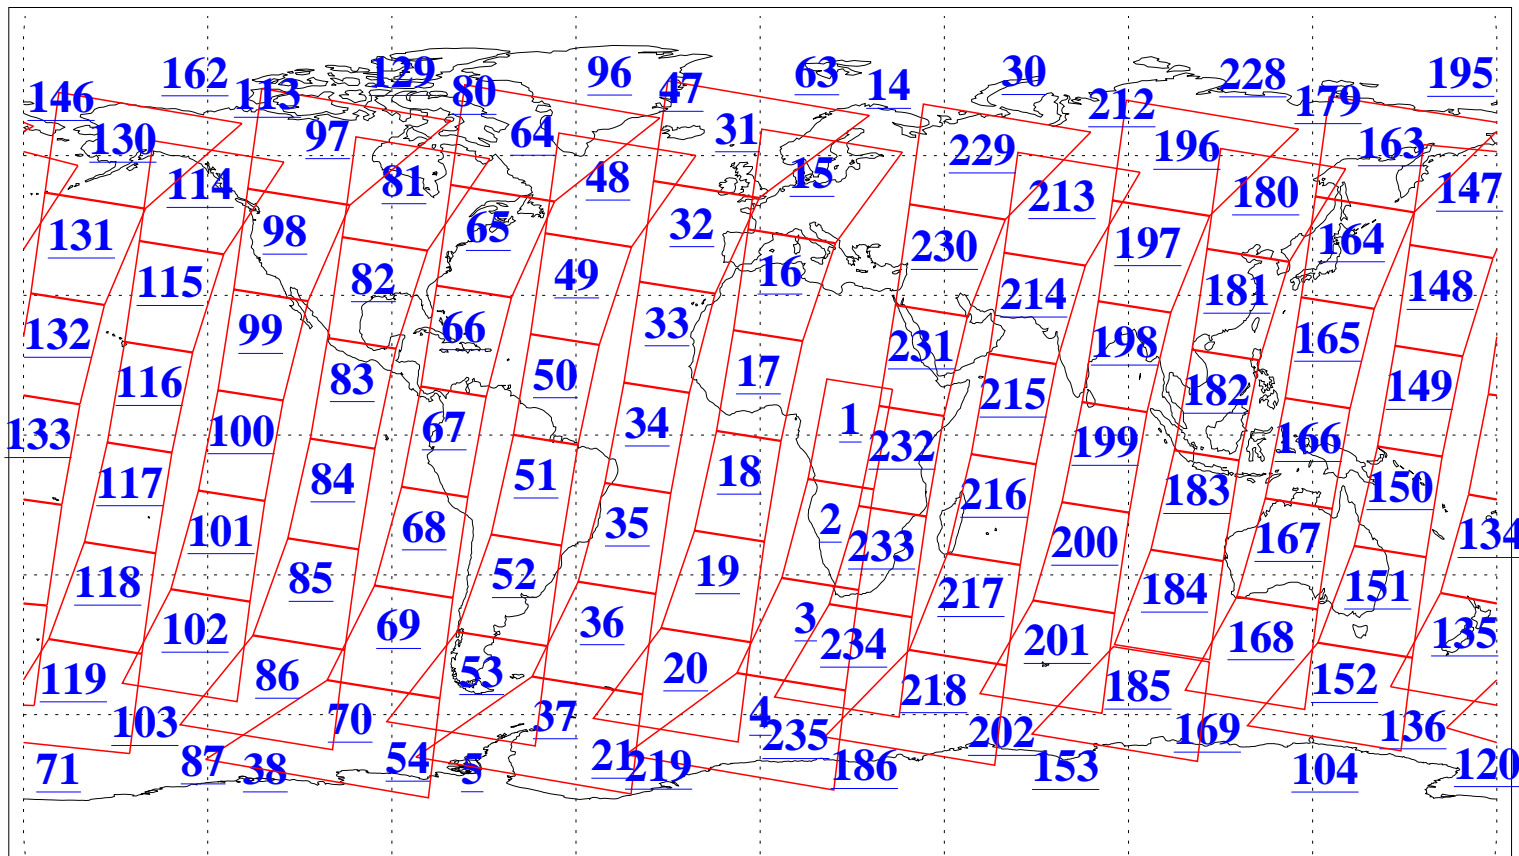

L1B Availability  
AMSU Granules: 239  
HSB Granules: 0  
AIRS Granules: 240

9 Jan 2022  
DoY 9  
Aqua Day 7190  
Granules: 1 to 120

Granules: 121 to 240

Legend: AMSU Available, HSB Available, AIRS Available

L1B Availability  
 AMSU Granules: 239  
 HSB Granules: 0  
 AIRS Granules: 240

9 Jan 2022  
 DoY 9  
 Aqua Day 7190  
 Ascending Granules

Descending Granules

Legend: AMSU Available, *HSB Available*, *AIRS Available*

L1B Availability  
 AMSU Granules: 239  
 HSB Granules: 0  
 AIRS Granules: 240

9 Jan 2022  
 DoY 9  
 Aqua Day 7190

Northern Hemisphere Granules

Southern Hemisphere Granules

Legend: AMSU Available, HSB Available, **AIRS Available**