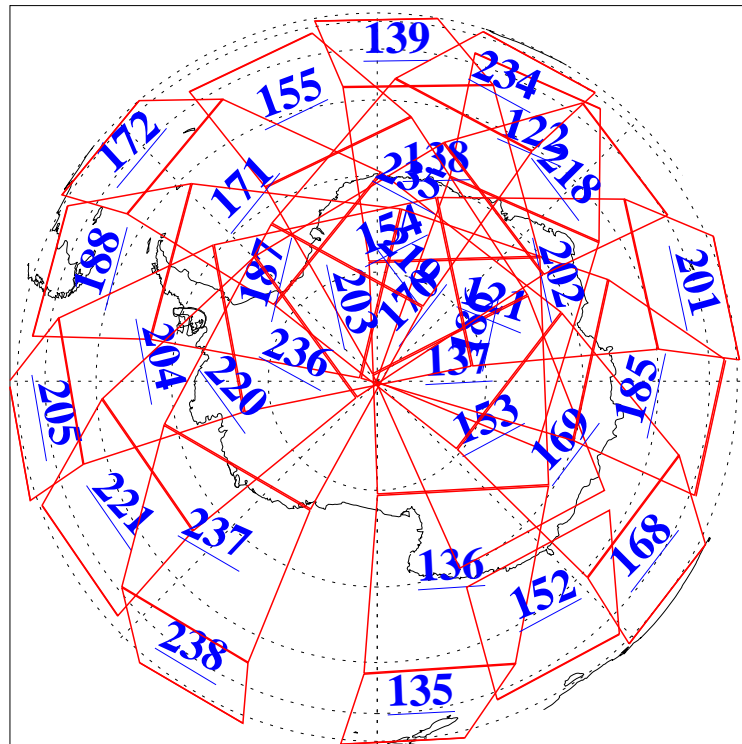

L1B Availability  
AMSU Granules: 239  
HSB Granules: 0  
AIRS Granules: 240

9 Jan 2022  
DoY 9  
Aqua Day 7190  
Granules: 1 to 120

Granules: 121 to 240

Legend: AMSU Available, HSB Available, AIRS Available

L1B Availability  
 AMSU Granules: 239  
 HSB Granules: 0  
 AIRS Granules: 240

9 Jan 2022  
 DoY 9  
 Aqua Day 7190  
 Ascending Granules

Descending Granules

Legend: AMSU Available, *HSB Available*, *AIRS Available*

L1B Availability  
 AMSU Granules: 239  
 HSB Granules: 0  
 AIRS Granules: 240

9 Jan 2022  
 DoY 9  
 Aqua Day 7190

Northern Hemisphere Granules

Southern Hemisphere Granules

Legend: AMSU Available, HSB Available, **AIRS Available**