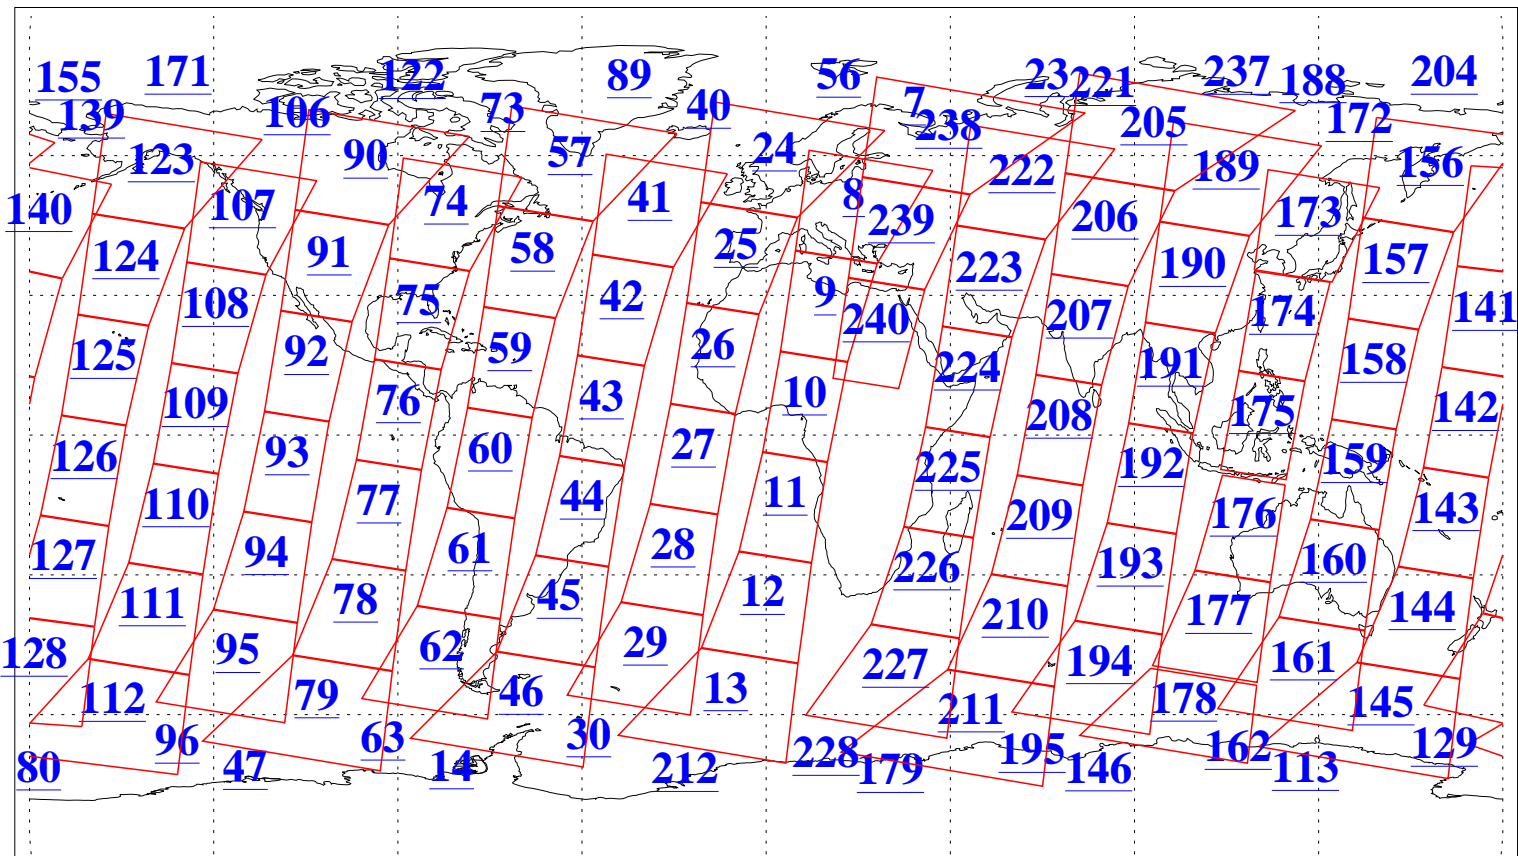

L1B Availability
AMSU Granules: 240
HSB Granules: 0
AIRS Granules: 240

8 Jan 2022
DoY 8
Aqua Day 7189
Granules: 1 to 120

Granules: 121 to 240

Legend: AMSU Available, HSB Available, AIRS Available

L1B Availability
AMSU Granules: 240
HSB Granules: 0
AIRS Granules: 240

8 Jan 2022
DoY 8
Aqua Day 7189

Ascending Granules

Descending Granules

Legend: AMSU Available, HSB Available, AIRS Available