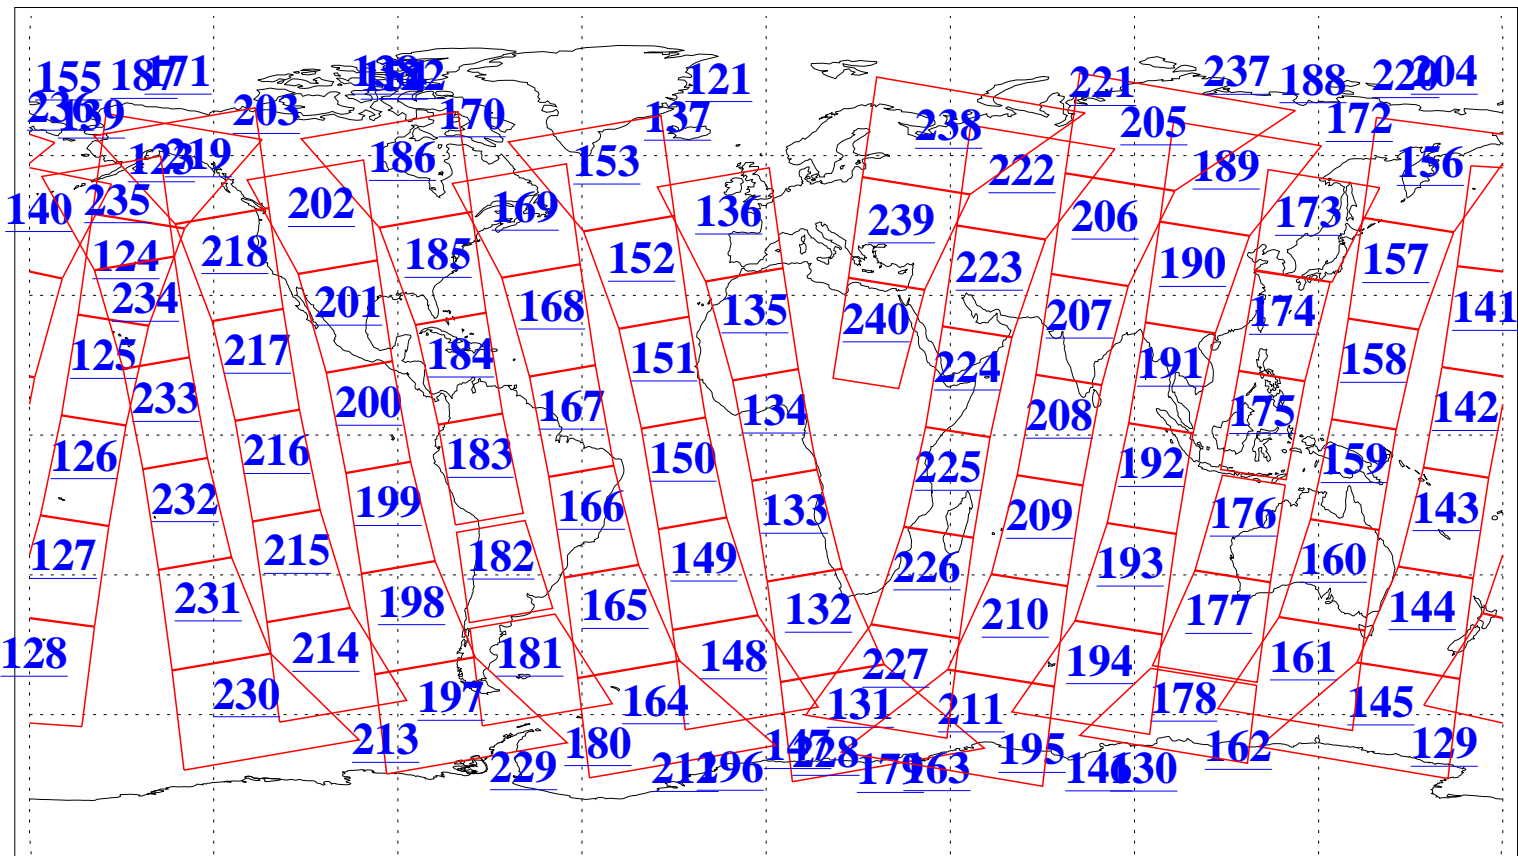

L1B Availability
AMSU Granules: 240
HSB Granules: 0
AIRS Granules: 240

8 Jan 2022
DoY 8
Aqua Day 7189
Granules: 1 to 120

Granules: 121 to 240

Legend: AMSU Available, HSB Available, AIRS Available

L1B Availability
AMSU Granules: 240
HSB Granules: 0
AIRS Granules: 240

8 Jan 2022
DoY 8
Aqua Day 7189

Ascending Granules

Descending Granules

Legend: AMSU Available, HSB Available, AIRS Available