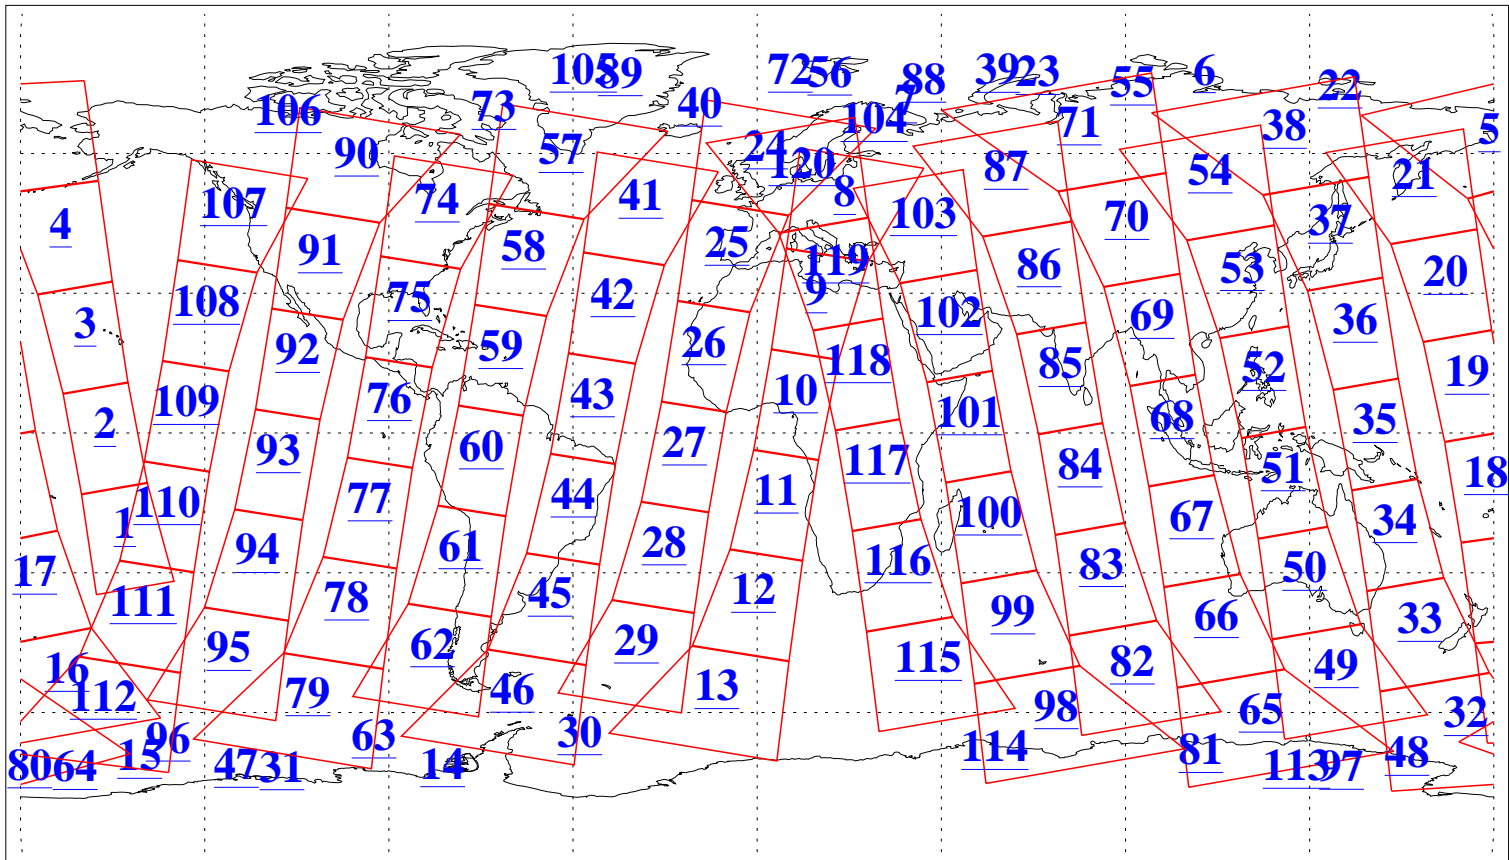

L1B Availability
AMSU Granules: 240
HSB Granules: 0
AIRS Granules: 240

8 Jan 2022
DoY 8
Aqua Day 7189
Granules: 1 to 120

Granules: 121 to 240

Legend: AMSU Available, HSB Available, AIRS Available

L1B Availability
AMSU Granules: 240
HSB Granules: 0
AIRS Granules: 240

8 Jan 2022
DoY 8
Aqua Day 7189

Ascending Granules

Descending Granules

Legend: AMSU Available, HSB Available, AIRS Available