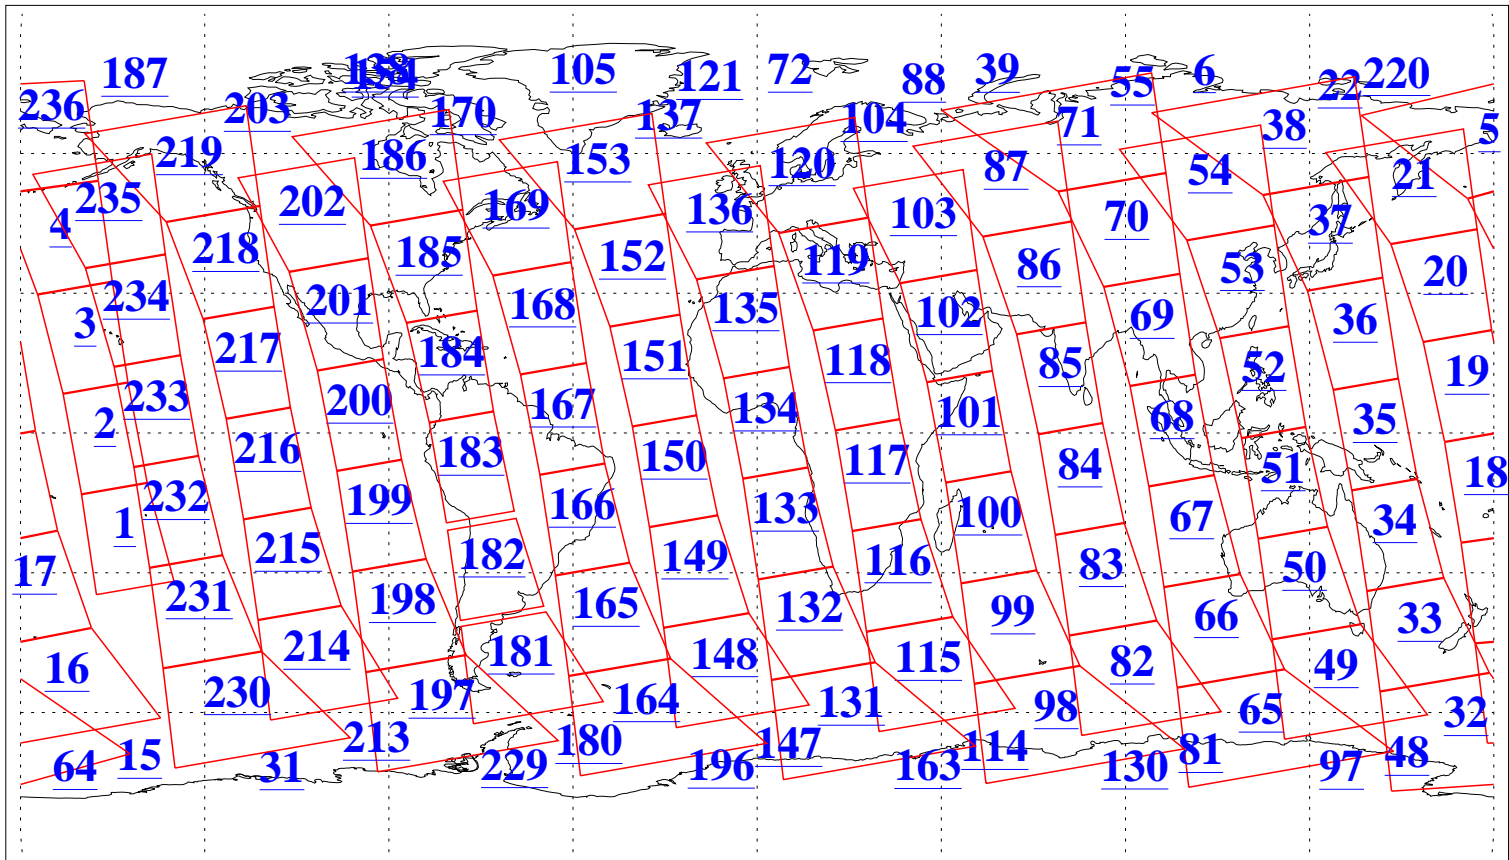

L1B Availability
AMSU Granules: 240
HSB Granules: 0
AIRS Granules: 240

8 Jan 2022
DoY 8
Aqua Day 7189
Granules: 1 to 120

Granules: 121 to 240

Legend: AMSU Available, HSB Available, AIRS Available

L1B Availability
AMSU Granules: 240
HSB Granules: 0
AIRS Granules: 240

8 Jan 2022
DoY 8
Aqua Day 7189

Ascending Granules

Descending Granules

Legend: AMSU Available, HSB Available, AIRS Available