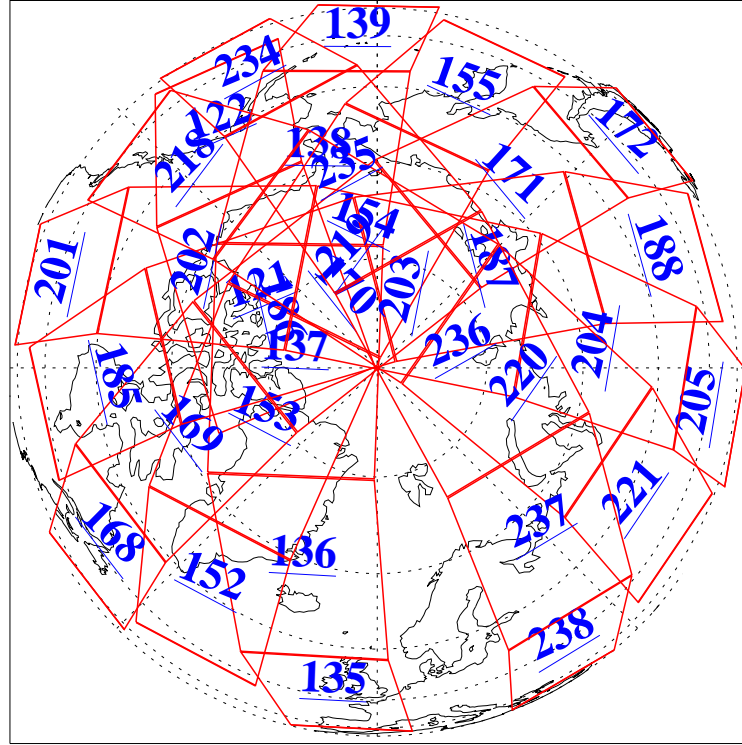

L1B Availability
 AMSU Granules: 240
 HSB Granules: 0
 AIRS Granules: 240

1 Jan 2022
 DoY 1
 Aqua Day 7182

Ascending Granules

Descending Granules

Legend: AMSU Available, *HSB Available*, **AIRS Available**

L1B Availability
 AMSU Granules: 240
 HSB Granules: 0
 AIRS Granules: 240

1 Jan 2022
 DoY 1
 Aqua Day 7182

Northern Hemisphere Granules

Southern Hemisphere Granules

Legend: AMSU Available, HSB Available, AIRS Available