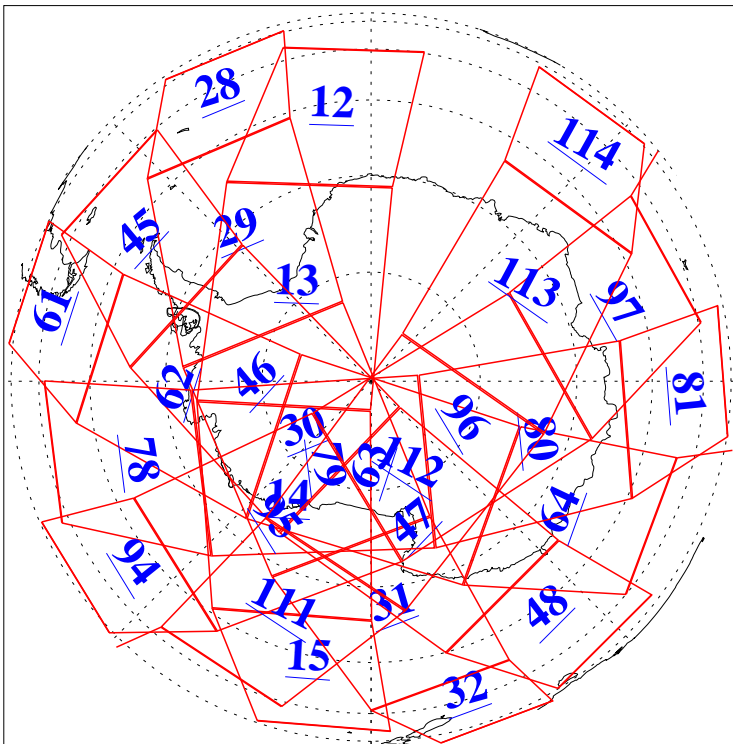

L1B Availability
 AMSU Granules: 240
 HSB Granules: 0
 AIRS Granules: 240

1 Jan 2022
 DoY 1
 Aqua Day 7182
 Granules: 1 to 120

Granules: 121 to 240

Legend: AMSU Available, *HSB Available*, **AIRS Available**

L1B Availability
 AMSU Granules: 240
 HSB Granules: 0
 AIRS Granules: 240

1 Jan 2022
 DoY 1
 Aqua Day 7182

Ascending Granules

Descending Granules

Legend: AMSU Available, *HSB Available*, **AIRS Available**

L1B Availability
 AMSU Granules: 240
 HSB Granules: 0
 AIRS Granules: 240

1 Jan 2022
 DoY 1
 Aqua Day 7182

Northern Hemisphere Granules

Southern Hemisphere Granules

Legend: AMSU Available, HSB Available, AIRS Available