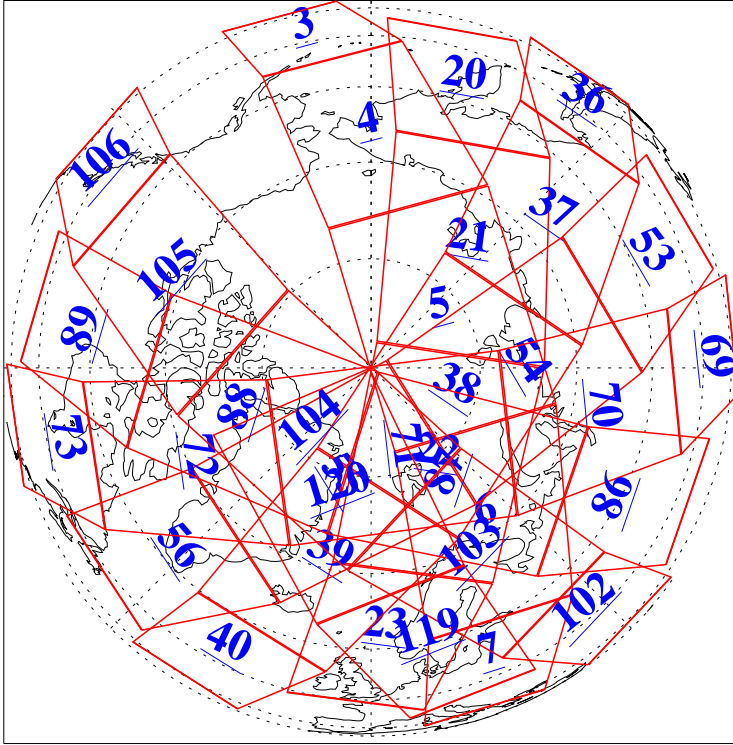

L1B Availability
 AMSU Granules: 240
 HSB Granules: 0
 AIRS Granules: 240

1 Jan 2022
 DoY 1
 Aqua Day 7182
 Granules: 1 to 120

Granules: 121 to 240

Legend: AMSU Available, *HSB Available*, **AIRS Available**

L1B Availability
 AMSU Granules: 240
 HSB Granules: 0
 AIRS Granules: 240

1 Jan 2022
 DoY 1
 Aqua Day 7182

Ascending Granules

Descending Granules

Legend: AMSU Available, *HSB Available*, **AIRS Available**

L1B Availability
 AMSU Granules: 240
 HSB Granules: 0
 AIRS Granules: 240

1 Jan 2022
 DoY 1
 Aqua Day 7182

Northern Hemisphere Granules

Southern Hemisphere Granules

Legend: AMSU Available, HSB Available, AIRS Available