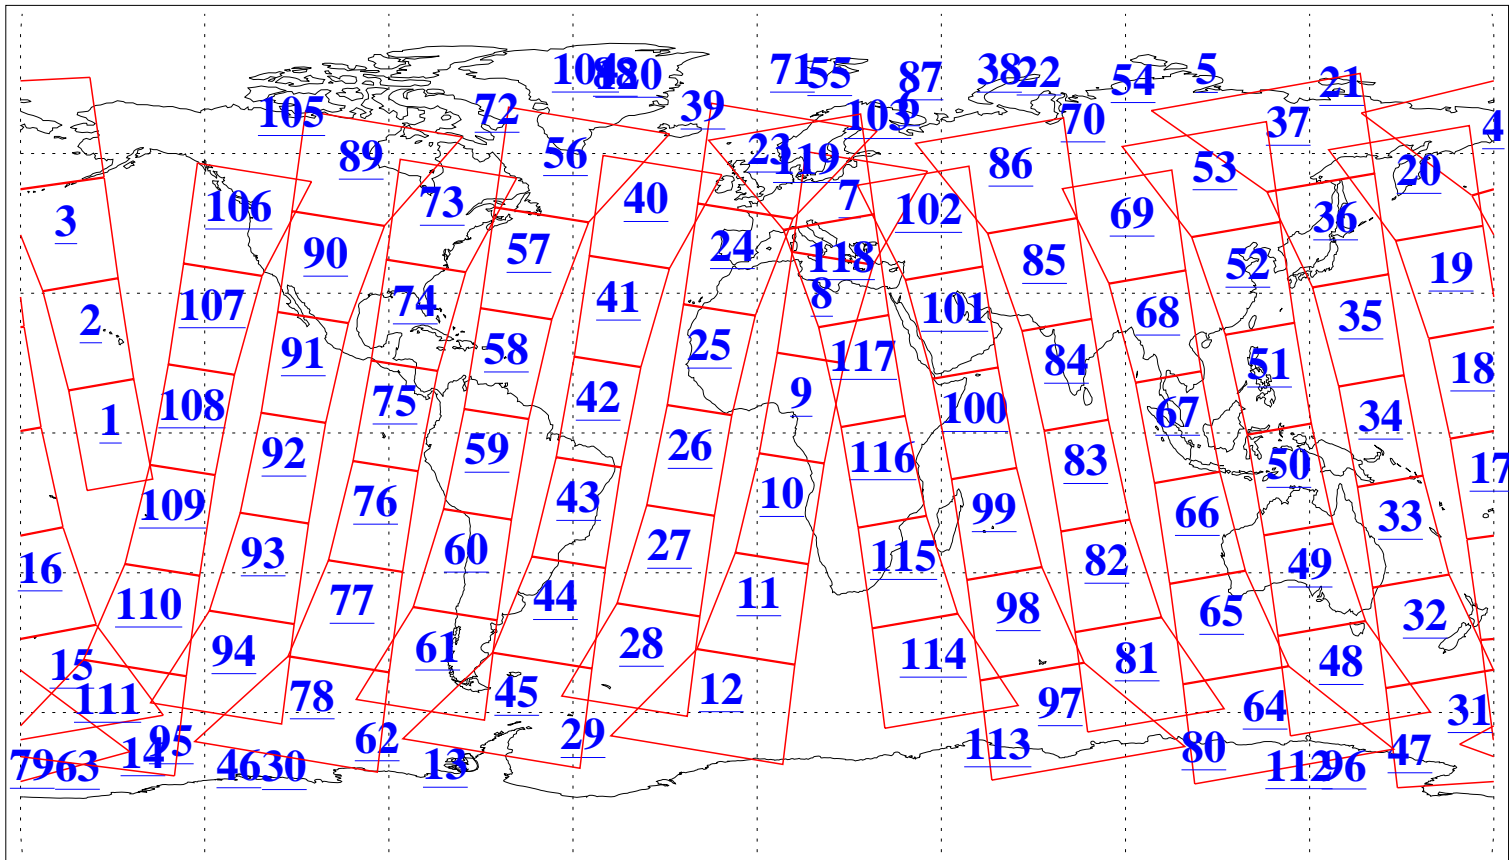

L1B Availability
 AMSU Granules: 240
 HSB Granules: 0
 AIRS Granules: 240

1 Jan 2022
 DoY 1
 Aqua Day 7182
 Granules: 1 to 120

Granules: 121 to 240

Legend: AMSU Available, *HSB Available*, **AIRS Available**

L1B Availability
 AMSU Granules: 240
 HSB Granules: 0
 AIRS Granules: 240

1 Jan 2022
 DoY 1
 Aqua Day 7182

Ascending Granules

Descending Granules

Legend: AMSU Available, *HSB Available*, **AIRS Available**

L1B Availability
 AMSU Granules: 240
 HSB Granules: 0
 AIRS Granules: 240

1 Jan 2022
 DoY 1
 Aqua Day 7182

Northern Hemisphere Granules

Southern Hemisphere Granules

Legend: AMSU Available, HSB Available, AIRS Available