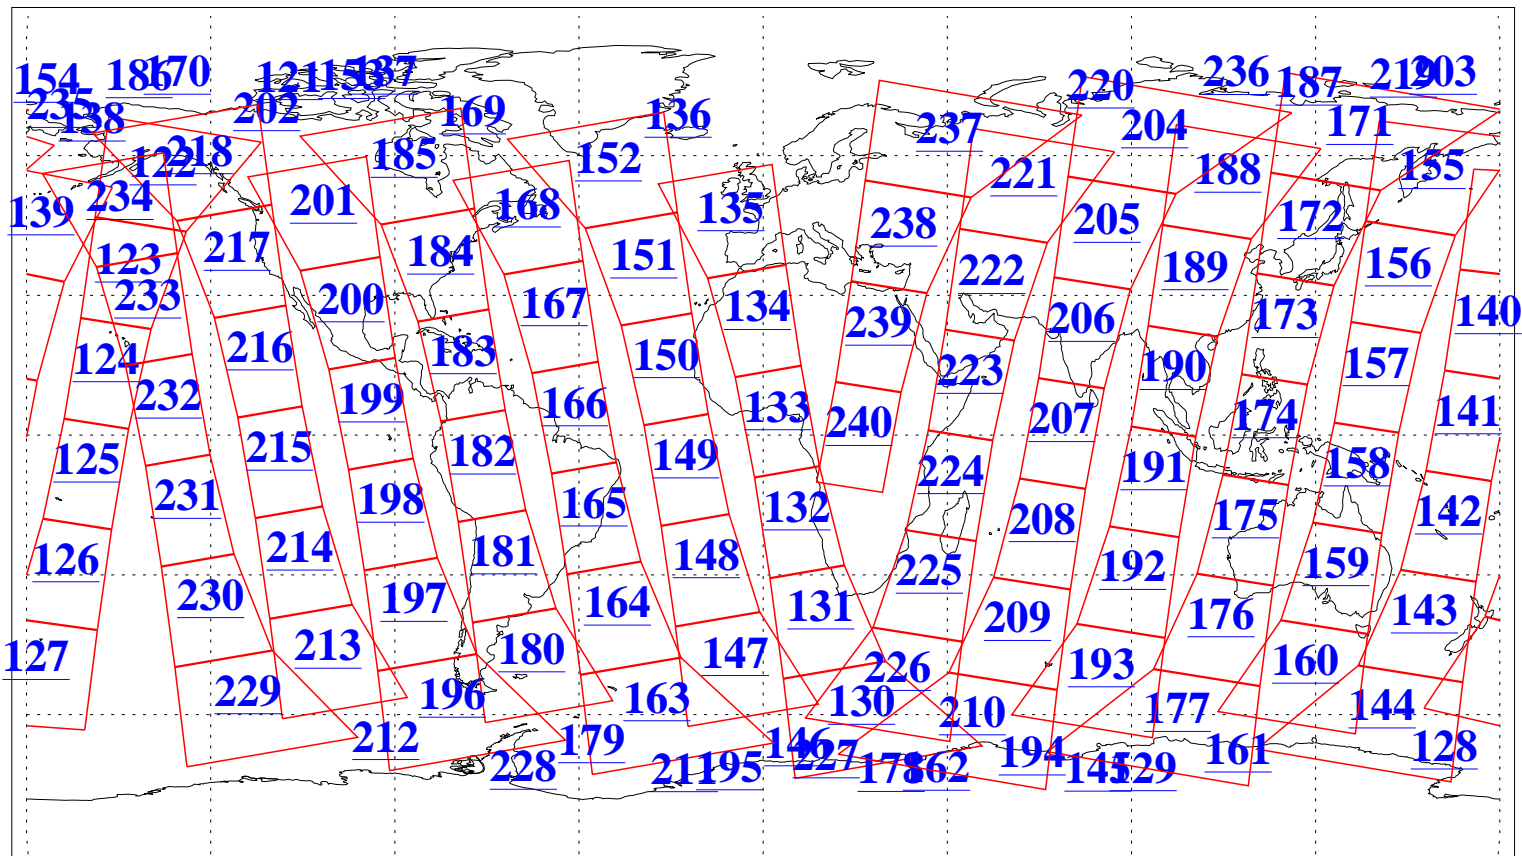

L1B Availability
 AMSU Granules: 240
 HSB Granules: 0
 AIRS Granules: 240

1 Jan 2022
 DoY 1
 Aqua Day 7182
 Granules: 1 to 120

Granules: 121 to 240

Legend: AMSU Available, *HSB Available*, **AIRS Available**

L1B Availability
 AMSU Granules: 240
 HSB Granules: 0
 AIRS Granules: 240

1 Jan 2022
 DoY 1
 Aqua Day 7182

Ascending Granules

Descending Granules

Legend: AMSU Available, *HSB Available*, **AIRS Available**

L1B Availability
 AMSU Granules: 240
 HSB Granules: 0
 AIRS Granules: 240

1 Jan 2022
 DoY 1
 Aqua Day 7182

Northern Hemisphere Granules

Southern Hemisphere Granules

Legend: AMSU Available, HSB Available, AIRS Available