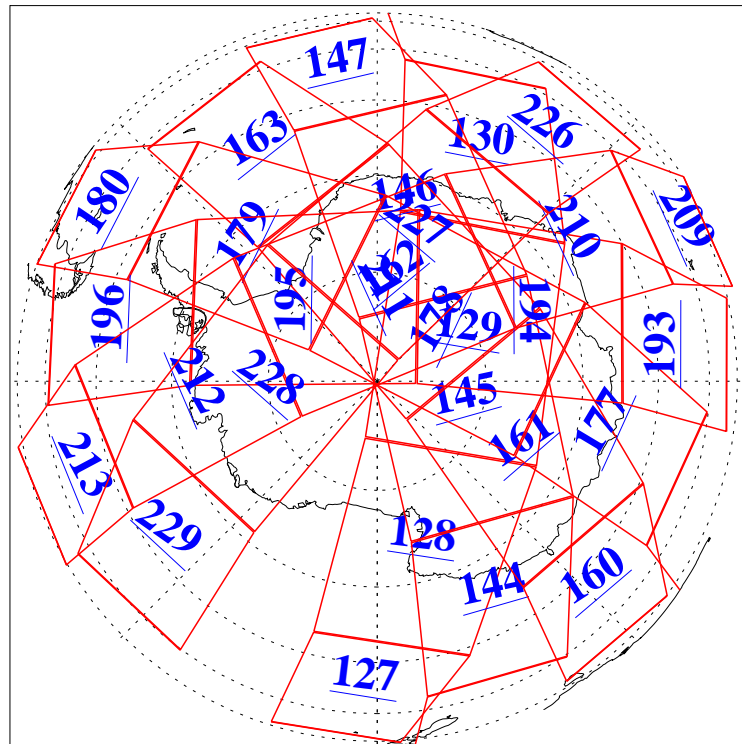

L1B Availability
 AMSU Granules: 240
 HSB Granules: 0
 AIRS Granules: 240

1 Jan 2022
 DoY 1
 Aqua Day 7182

Ascending Granules

Descending Granules

Legend: AMSU Available, *HSB Available*, **AIRS Available**

L1B Availability
 AMSU Granules: 240
 HSB Granules: 0
 AIRS Granules: 240

1 Jan 2022
 DoY 1
 Aqua Day 7182

Northern Hemisphere Granules

Southern Hemisphere Granules

Legend: AMSU Available, HSB Available, AIRS Available