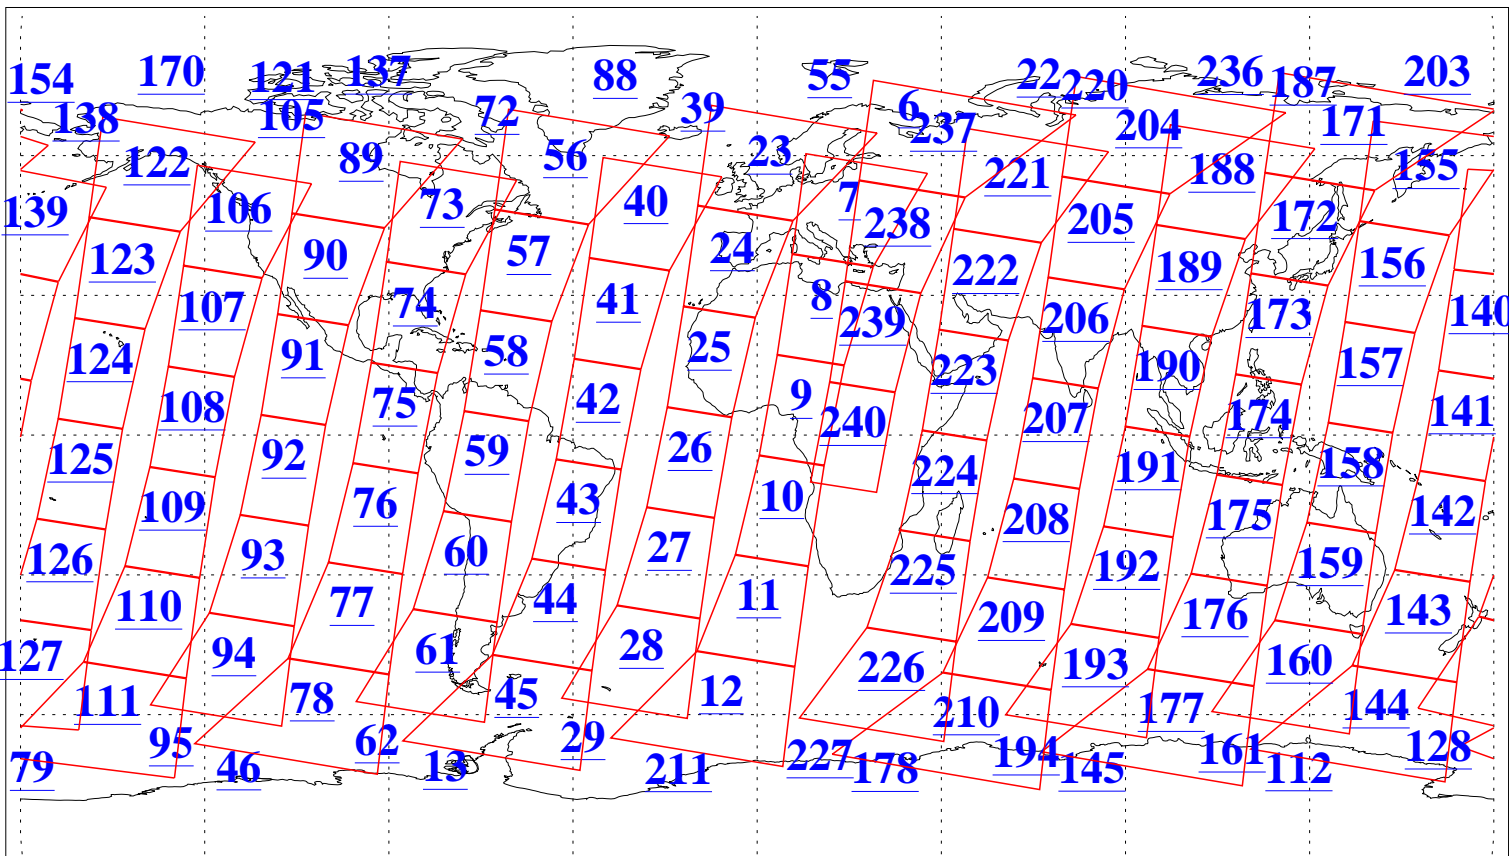

L1B Availability
 AMSU Granules: 240
 HSB Granules: 0
 AIRS Granules: 240

1 Jan 2022
 DoY 1
 Aqua Day 7182
 Granules: 1 to 120

Granules: 121 to 240

Legend: AMSU Available, *HSB Available*, **AIRS Available**

L1B Availability
 AMSU Granules: 240
 HSB Granules: 0
 AIRS Granules: 240

1 Jan 2022
 DoY 1
 Aqua Day 7182

Ascending Granules

Descending Granules

Legend: AMSU Available, *HSB Available*, **AIRS Available**

L1B Availability
 AMSU Granules: 240
 HSB Granules: 0
 AIRS Granules: 240

1 Jan 2022
 DoY 1
 Aqua Day 7182

Northern Hemisphere Granules

Southern Hemisphere Granules

Legend: AMSU Available, HSB Available, AIRS Available