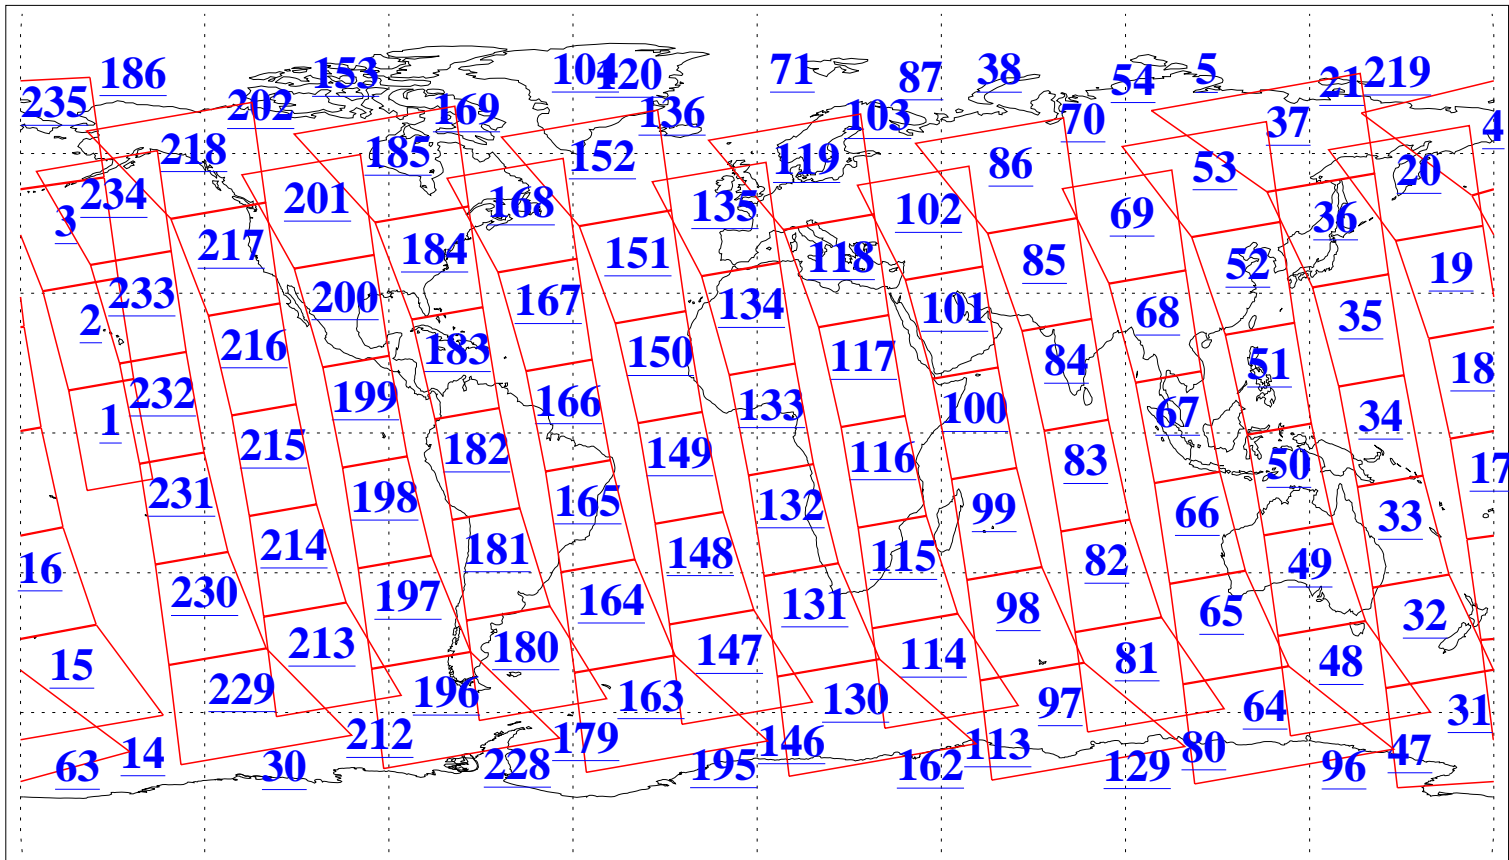

L1B Availability
 AMSU Granules: 240
 HSB Granules: 0
 AIRS Granules: 240

1 Jan 2022
 DoY 1
 Aqua Day 7182
 Granules: 1 to 120

Granules: 121 to 240

Legend: AMSU Available, *HSB Available*, **AIRS Available**

L1B Availability
 AMSU Granules: 240
 HSB Granules: 0
 AIRS Granules: 240

1 Jan 2022
 DoY 1
 Aqua Day 7182

Ascending Granules

Descending Granules

Legend: AMSU Available, *HSB Available*, **AIRS Available**

L1B Availability
 AMSU Granules: 240
 HSB Granules: 0
 AIRS Granules: 240

1 Jan 2022
 DoY 1
 Aqua Day 7182

Northern Hemisphere Granules

Southern Hemisphere Granules

Legend: AMSU Available, HSB Available, AIRS Available