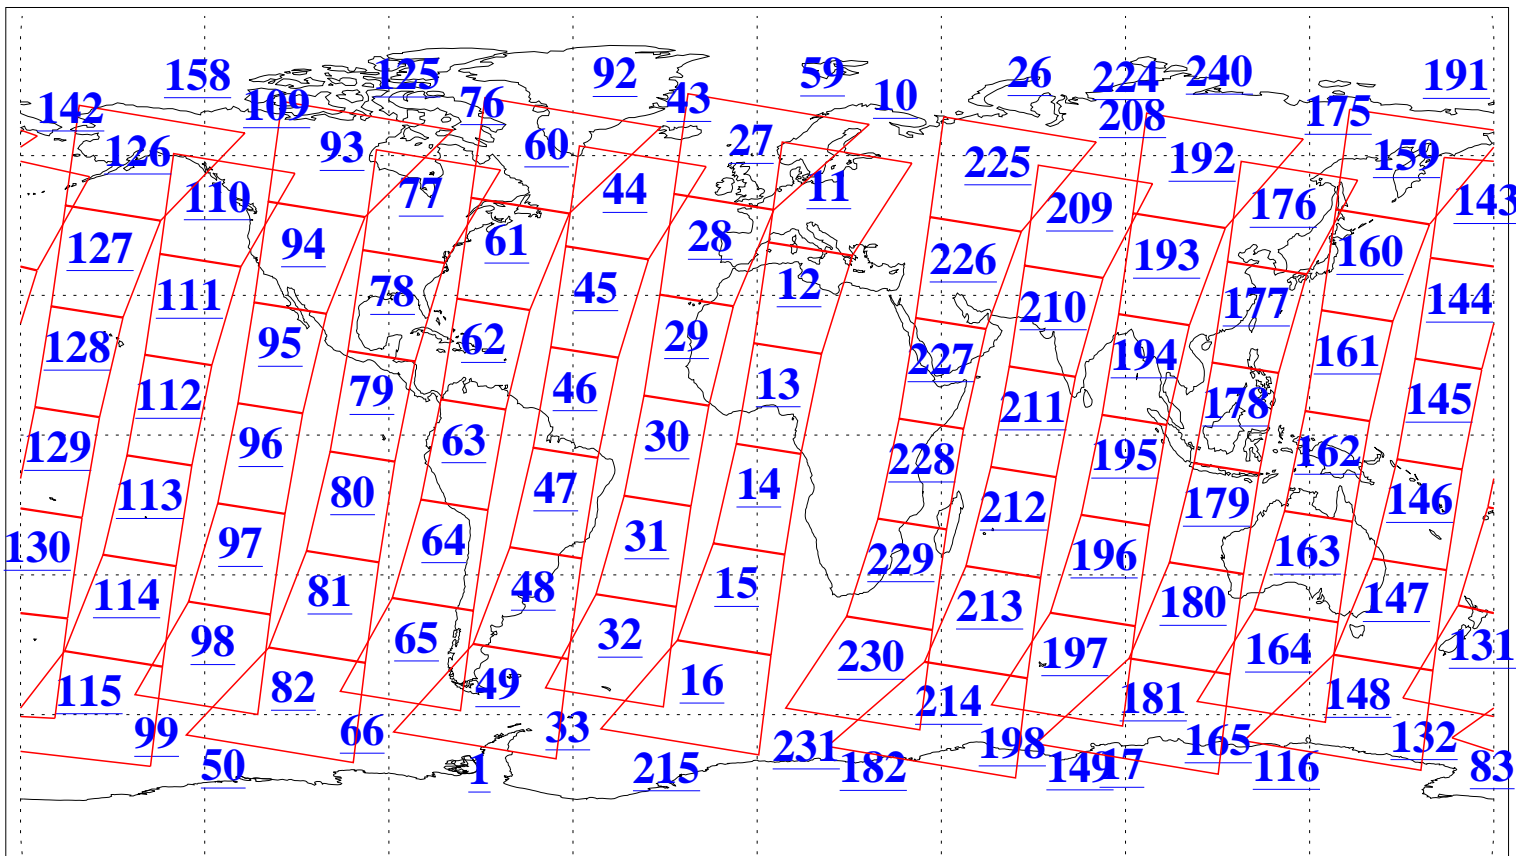

L1B Availability
 AMSU Granules: 240
 HSB Granules: 0
 AIRS Granules: 240

28 Dec 2021
 DoY 362
 Aqua Day 7178
 Granules: 1 to 120

Granules: 121 to 240

Legend: AMSU Available, HSB Available, AIRS Available

L1B Availability
AMSU Granules: 240
HSB Granules: 0
AIRS Granules: 240

28 Dec 2021
DoY 362
Aqua Day 7178

Ascending Granules

Descending Granules

Legend: AMSU Available, HSB Available, AIRS Available

L1B Availability
AMSU Granules: 240
HSB Granules: 0
AIRS Granules: 240

28 Dec 2021
DoY 362
Aqua Day 7178

Northern Hemisphere Granules

Southern Hemisphere Granules

Legend: AMSU Available, HSB Available, **AIRS Available**