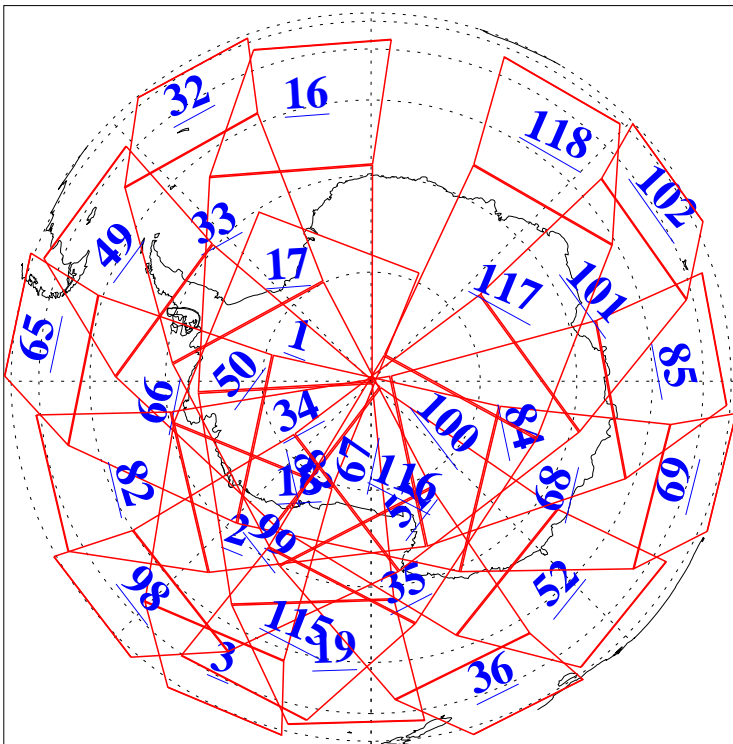

L1B Availability
 AMSU Granules: 240
 HSB Granules: 0
 AIRS Granules: 240

28 Dec 2021
 DoY 362
 Aqua Day 7178
 Granules: 1 to 120

Granules: 121 to 240

Legend: AMSU Available, HSB Available, AIRS Available

L1B Availability
AMSU Granules: 240
HSB Granules: 0
AIRS Granules: 240

28 Dec 2021
DoY 362
Aqua Day 7178

Ascending Granules

Descending Granules

Legend: AMSU Available, HSB Available, AIRS Available

L1B Availability
AMSU Granules: 240
HSB Granules: 0
AIRS Granules: 240

28 Dec 2021
DoY 362
Aqua Day 7178

Northern Hemisphere Granules

Southern Hemisphere Granules

Legend: AMSU Available, HSB Available, **AIRS Available**