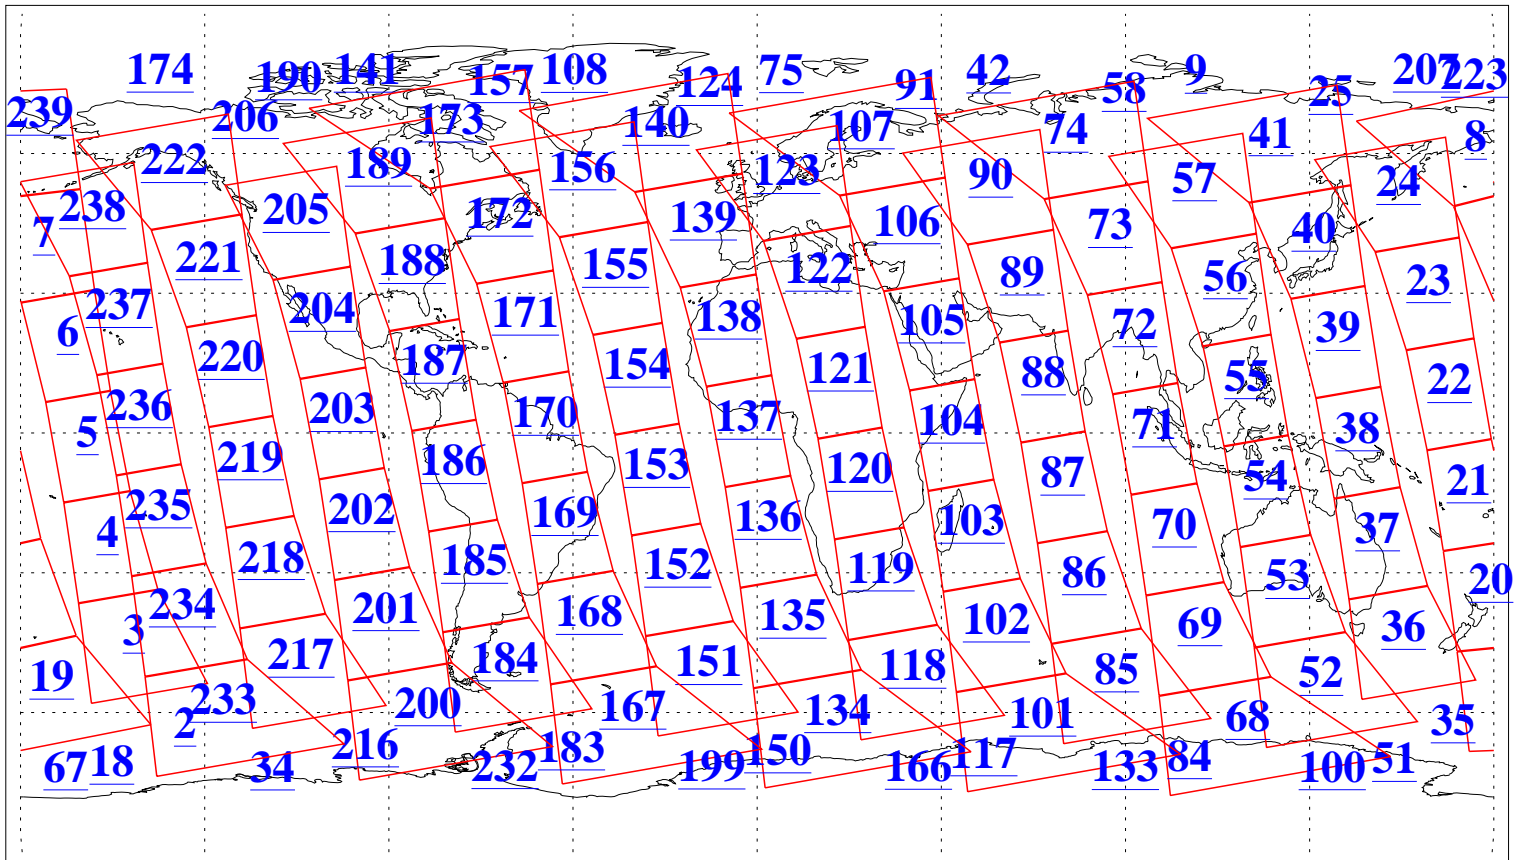

L1B Availability
 AMSU Granules: 240
 HSB Granules: 0
 AIRS Granules: 240

28 Dec 2021
 DoY 362
 Aqua Day 7178
 Granules: 1 to 120

Granules: 121 to 240

Legend: AMSU Available, HSB Available, AIRS Available

L1B Availability
AMSU Granules: 240
HSB Granules: 0
AIRS Granules: 240

28 Dec 2021
DoY 362
Aqua Day 7178

Ascending Granules

Descending Granules

Legend: AMSU Available, HSB Available, AIRS Available

L1B Availability
AMSU Granules: 240
HSB Granules: 0
AIRS Granules: 240

28 Dec 2021
DoY 362
Aqua Day 7178

Northern Hemisphere Granules

Southern Hemisphere Granules

Legend: AMSU Available, HSB Available, **AIRS Available**