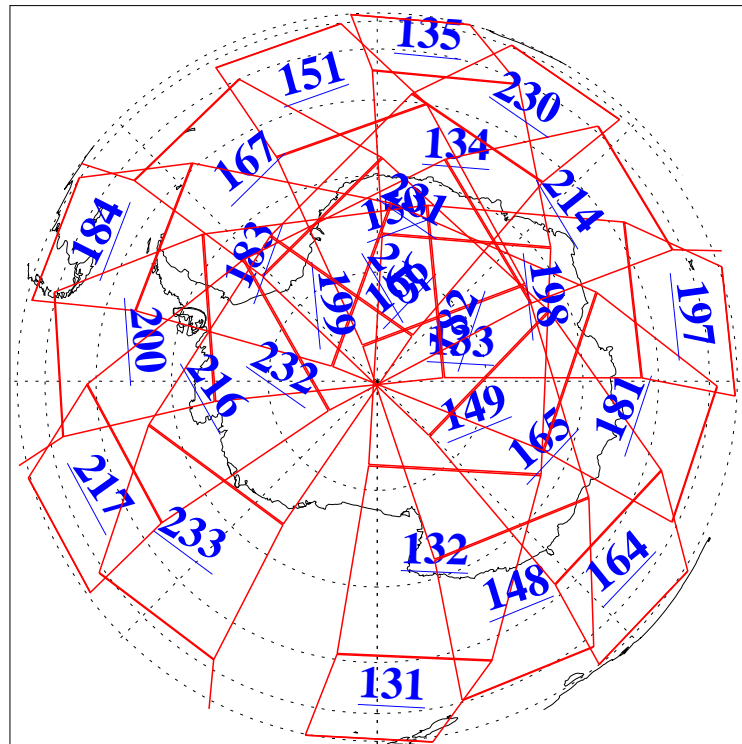

L1B Availability
 AMSU Granules: 240
 HSB Granules: 0
 AIRS Granules: 240

28 Dec 2021
 DoY 362
 Aqua Day 7178
 Granules: 1 to 120

Granules: 121 to 240

Legend: AMSU Available, HSB Available, AIRS Available

L1B Availability
AMSU Granules: 240
HSB Granules: 0
AIRS Granules: 240

28 Dec 2021
DoY 362
Aqua Day 7178

Ascending Granules

Descending Granules

Legend: AMSU Available, HSB Available, AIRS Available

L1B Availability
AMSU Granules: 240
HSB Granules: 0
AIRS Granules: 240

28 Dec 2021
DoY 362
Aqua Day 7178

Northern Hemisphere Granules

Southern Hemisphere Granules

Legend: AMSU Available, HSB Available, **AIRS Available**