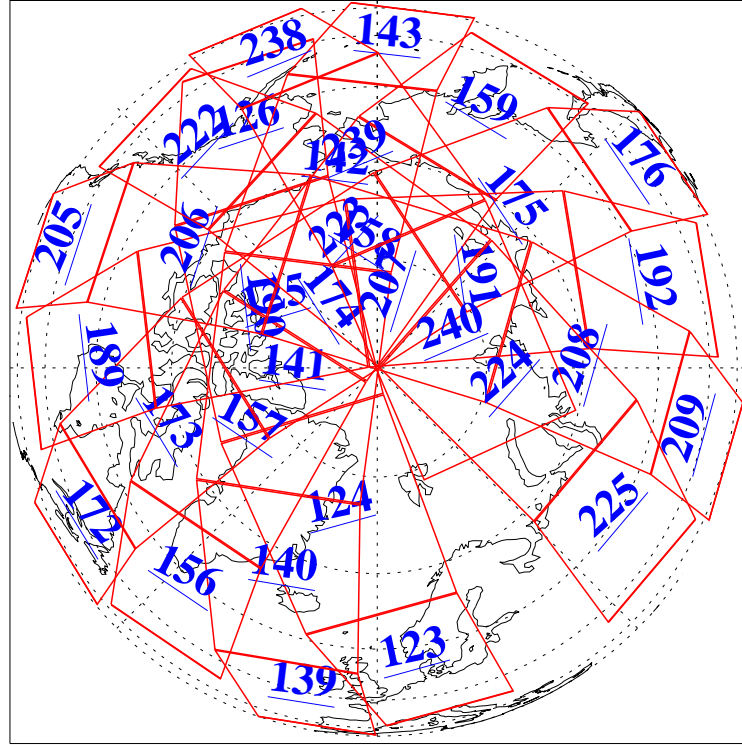

L1B Availability
AMSU Granules: 240
HSB Granules: 0
AIRS Granules: 240

28 Dec 2021
DoY 362
Aqua Day 7178

Ascending Granules

Descending Granules

Legend: AMSU Available, HSB Available, AIRS Available

L1B Availability
AMSU Granules: 240
HSB Granules: 0
AIRS Granules: 240

28 Dec 2021
DoY 362
Aqua Day 7178

Northern Hemisphere Granules

Southern Hemisphere Granules

Legend: AMSU Available, HSB Available, **AIRS Available**