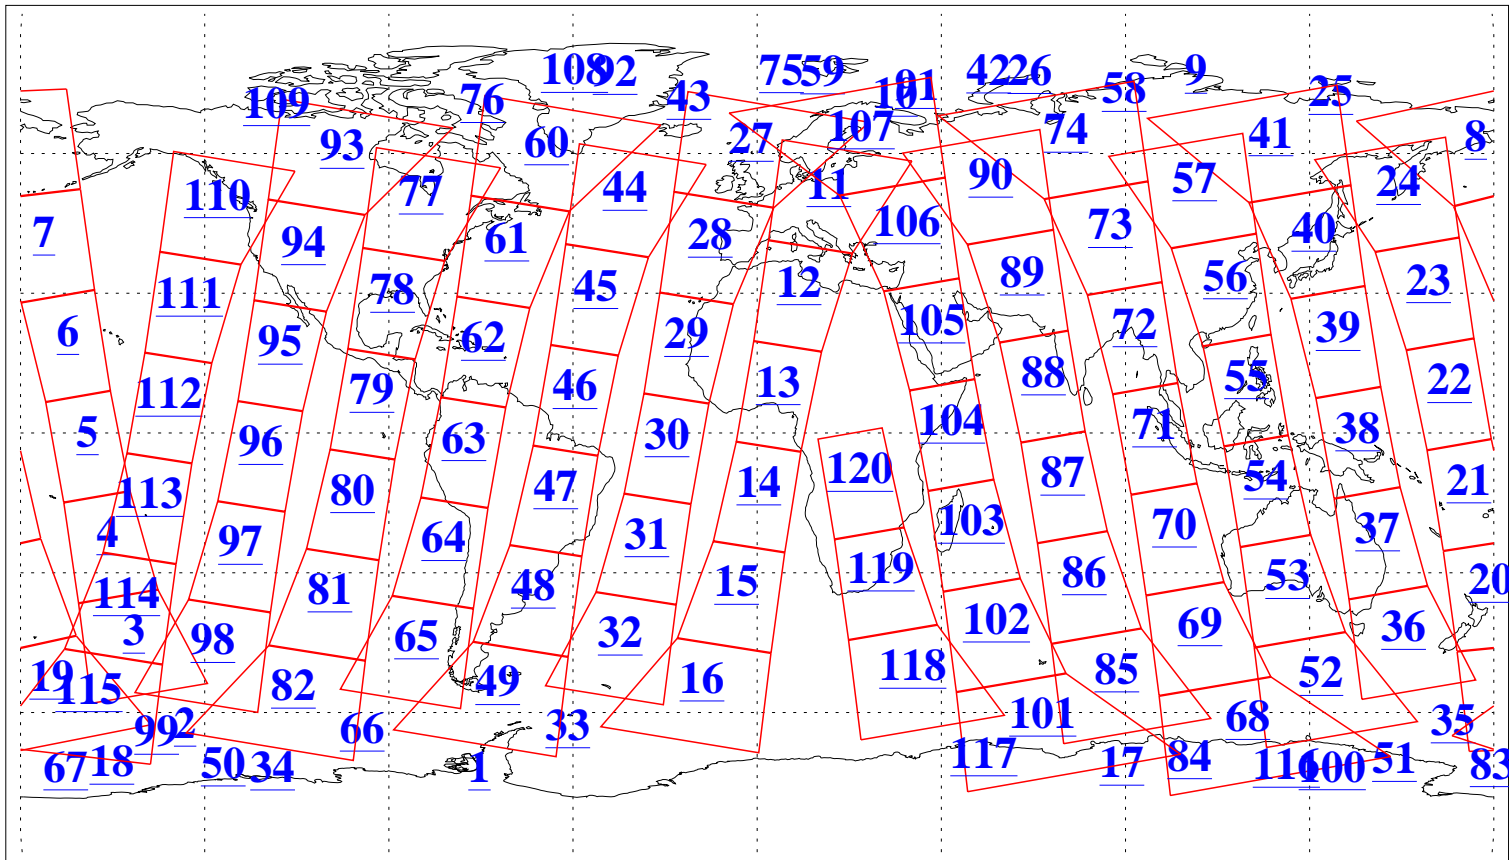

L1B Availability
 AMSU Granules: 240
 HSB Granules: 0
 AIRS Granules: 240

28 Dec 2021
 DoY 362
 Aqua Day 7178
 Granules: 1 to 120

Granules: 121 to 240

Legend: AMSU Available, HSB Available, AIRS Available

L1B Availability
AMSU Granules: 240
HSB Granules: 0
AIRS Granules: 240

28 Dec 2021
DoY 362
Aqua Day 7178

Ascending Granules

Descending Granules

Legend: AMSU Available, HSB Available, AIRS Available

L1B Availability
AMSU Granules: 240
HSB Granules: 0
AIRS Granules: 240

28 Dec 2021
DoY 362
Aqua Day 7178

Northern Hemisphere Granules

Southern Hemisphere Granules

Legend: AMSU Available, HSB Available, **AIRS Available**