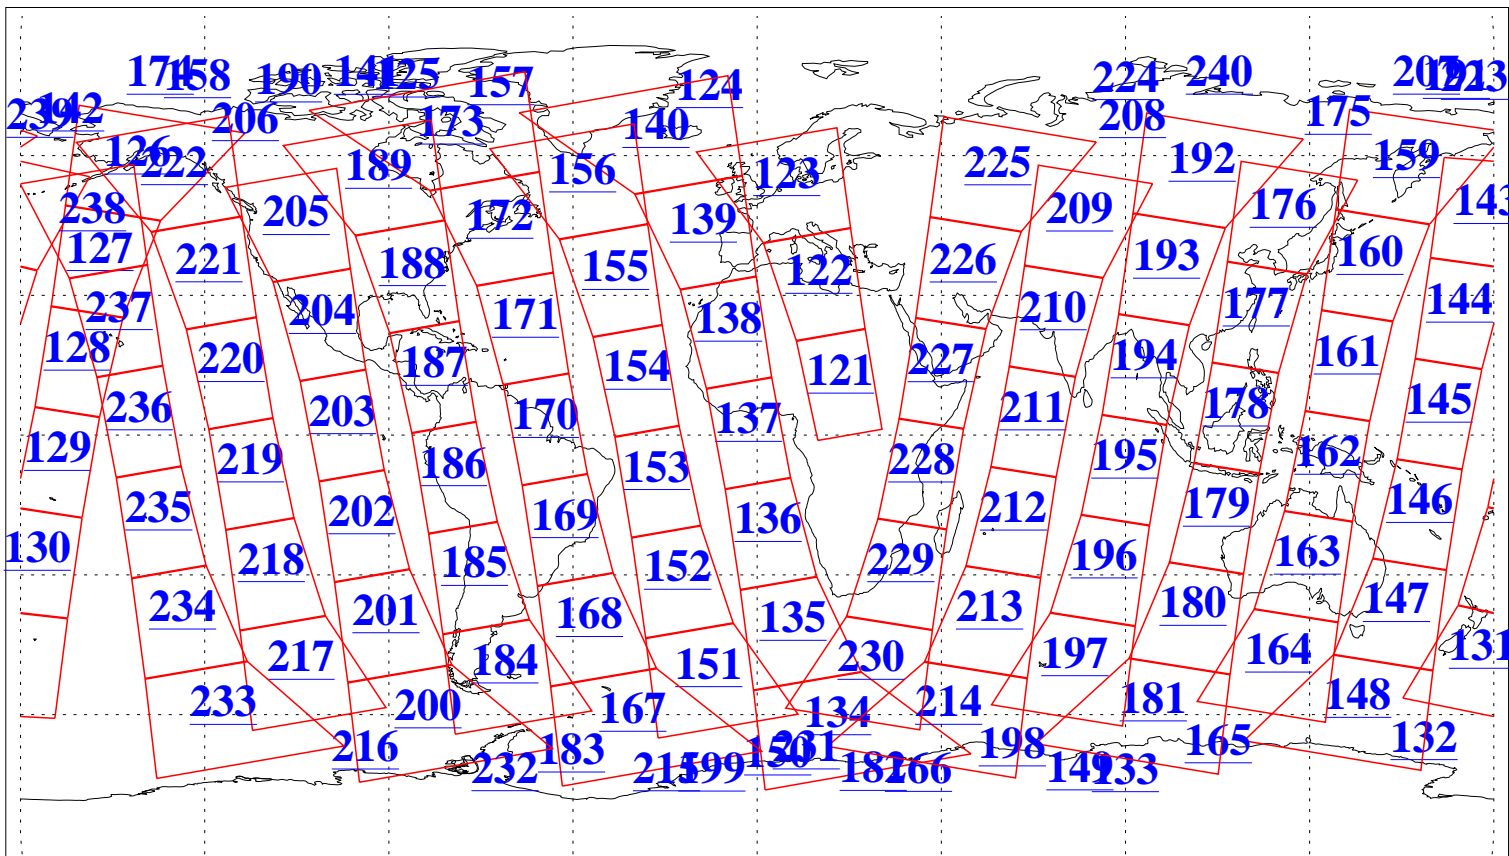

L1B Availability
 AMSU Granules: 240
 HSB Granules: 0
 AIRS Granules: 240

28 Dec 2021
 DoY 362
 Aqua Day 7178
 Granules: 1 to 120

Granules: 121 to 240

Legend: AMSU Available, HSB Available, AIRS Available

L1B Availability
AMSU Granules: 240
HSB Granules: 0
AIRS Granules: 240

28 Dec 2021
DoY 362
Aqua Day 7178

Ascending Granules

Descending Granules

Legend: AMSU Available, HSB Available, AIRS Available

L1B Availability
AMSU Granules: 240
HSB Granules: 0
AIRS Granules: 240

28 Dec 2021
DoY 362
Aqua Day 7178

Northern Hemisphere Granules

Southern Hemisphere Granules

Legend: AMSU Available, HSB Available, **AIRS Available**