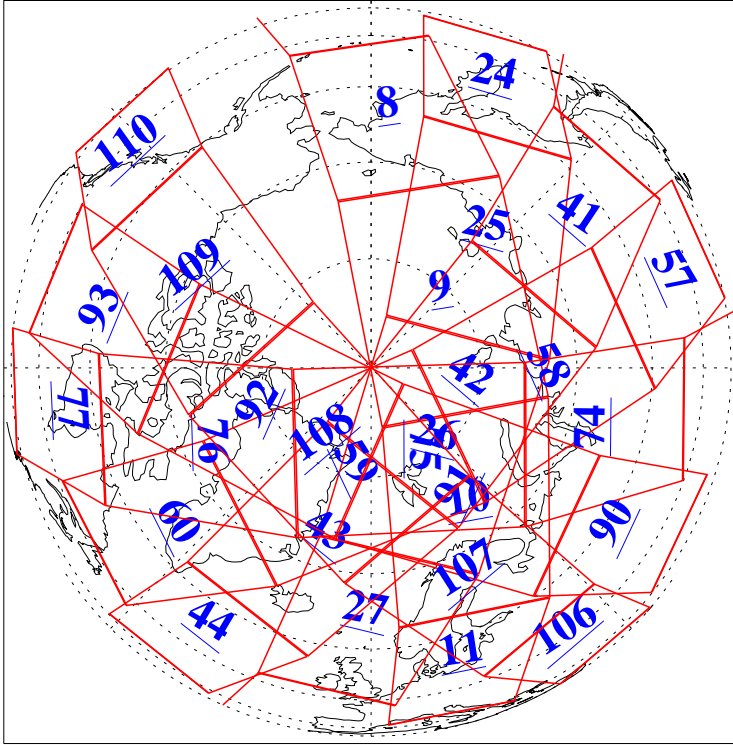

L1B Availability
 AMSU Granules: 240
 HSB Granules: 0
 AIRS Granules: 240

28 Dec 2021
 DoY 362
 Aqua Day 7178
 Granules: 1 to 120

Granules: 121 to 240

Legend: AMSU Available, HSB Available, AIRS Available

L1B Availability
AMSU Granules: 240
HSB Granules: 0
AIRS Granules: 240

28 Dec 2021
DoY 362
Aqua Day 7178

Ascending Granules

Descending Granules

Legend: AMSU Available, HSB Available, AIRS Available

L1B Availability
AMSU Granules: 240
HSB Granules: 0
AIRS Granules: 240

28 Dec 2021
DoY 362
Aqua Day 7178

Northern Hemisphere Granules

Southern Hemisphere Granules

Legend: AMSU Available, HSB Available, **AIRS Available**