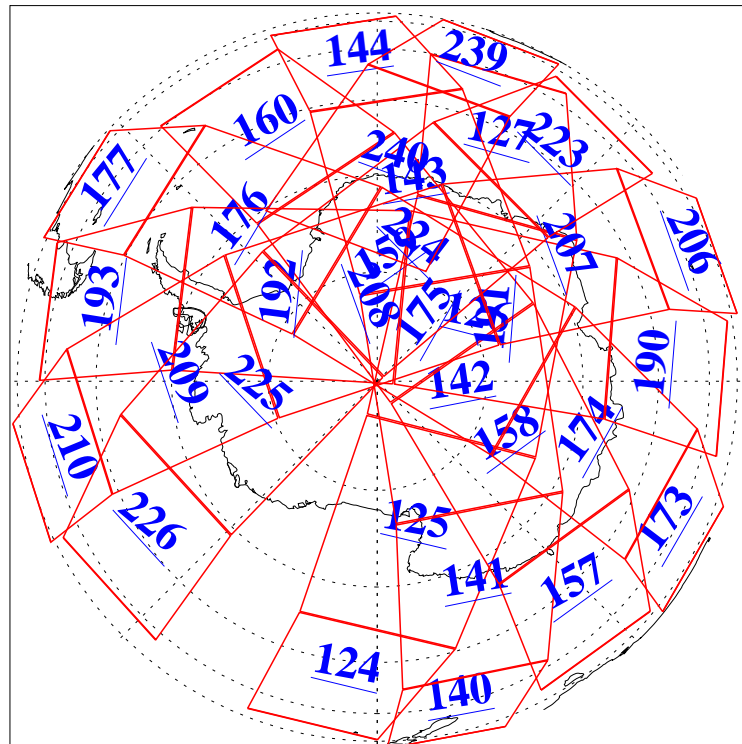

L1B Availability
 AMSU Granules: 240
 HSB Granules: 0
 AIRS Granules: 240

27 Dec 2021
 DoY 361
 Aqua Day 7177
 Granules: 1 to 120

Granules: 121 to 240

Legend: AMSU Available, *HSB Available*, *AIRS Available*

L1B Availability
 AMSU Granules: 240
 HSB Granules: 0
 AIRS Granules: 240

27 Dec 2021
 DoY 361
 Aqua Day 7177

Ascending Granules

Descending Granules

Legend: AMSU Available, *HSB Available*, *AIRS Available*

L1B Availability
 AMSU Granules: 240
 HSB Granules: 0
 AIRS Granules: 240

27 Dec 2021
 DoY 361
 Aqua Day 7177

Northern Hemisphere Granules

Southern Hemisphere Granules

Legend: AMSU Available, HSB Available, AIRS Available