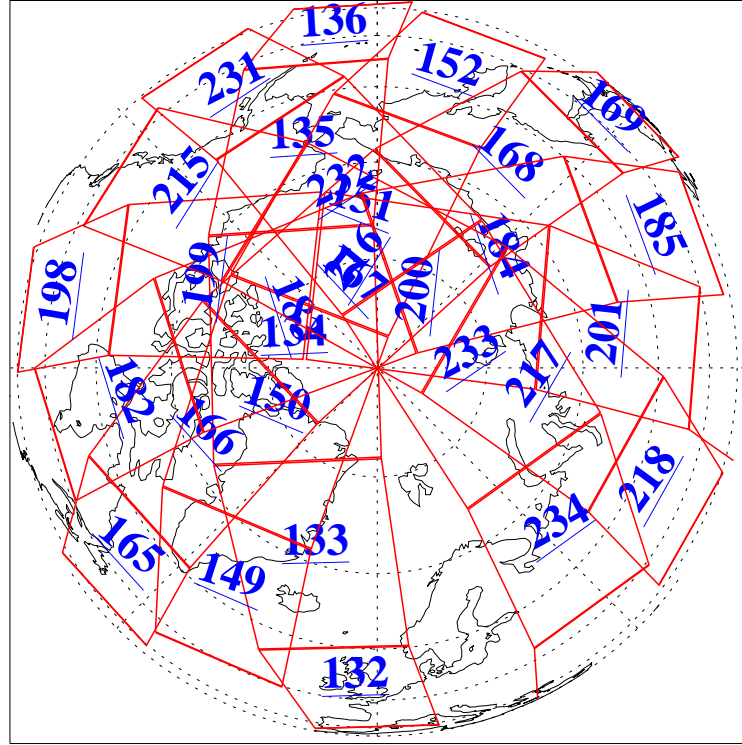

L1B Availability
 AMSU Granules: 240
 HSB Granules: 0
 AIRS Granules: 240

27 Dec 2021
 DoY 361
 Aqua Day 7177

Ascending Granules

Descending Granules

Legend: AMSU Available, *HSB Available*, *AIRS Available*

L1B Availability
 AMSU Granules: 240
 HSB Granules: 0
 AIRS Granules: 240

27 Dec 2021
 DoY 361
 Aqua Day 7177

Northern Hemisphere Granules

Southern Hemisphere Granules

Legend: AMSU Available, HSB Available, AIRS Available