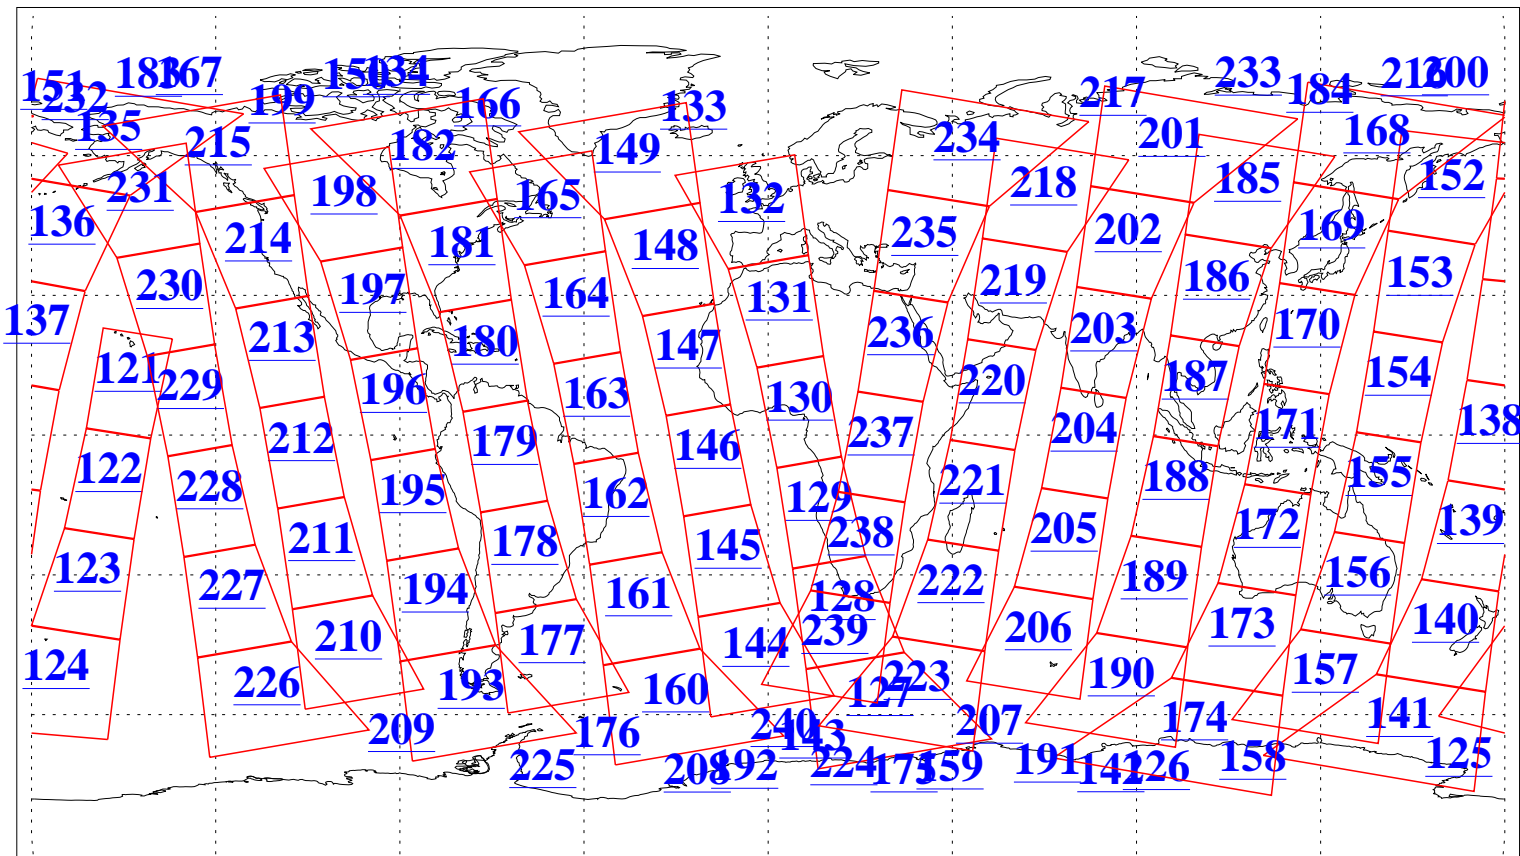

L1B Availability
 AMSU Granules: 240
 HSB Granules: 0
 AIRS Granules: 240

27 Dec 2021
 DoY 361
 Aqua Day 7177
 Granules: 1 to 120

Granules: 121 to 240

Legend: AMSU Available, *HSB Available*, *AIRS Available*

L1B Availability
 AMSU Granules: 240
 HSB Granules: 0
 AIRS Granules: 240

27 Dec 2021
 DoY 361
 Aqua Day 7177

Ascending Granules

Descending Granules

Legend: AMSU Available, *HSB Available*, *AIRS Available*

L1B Availability
 AMSU Granules: 240
 HSB Granules: 0
 AIRS Granules: 240

27 Dec 2021
 DoY 361
 Aqua Day 7177

Northern Hemisphere Granules

Southern Hemisphere Granules

Legend: AMSU Available, HSB Available, AIRS Available