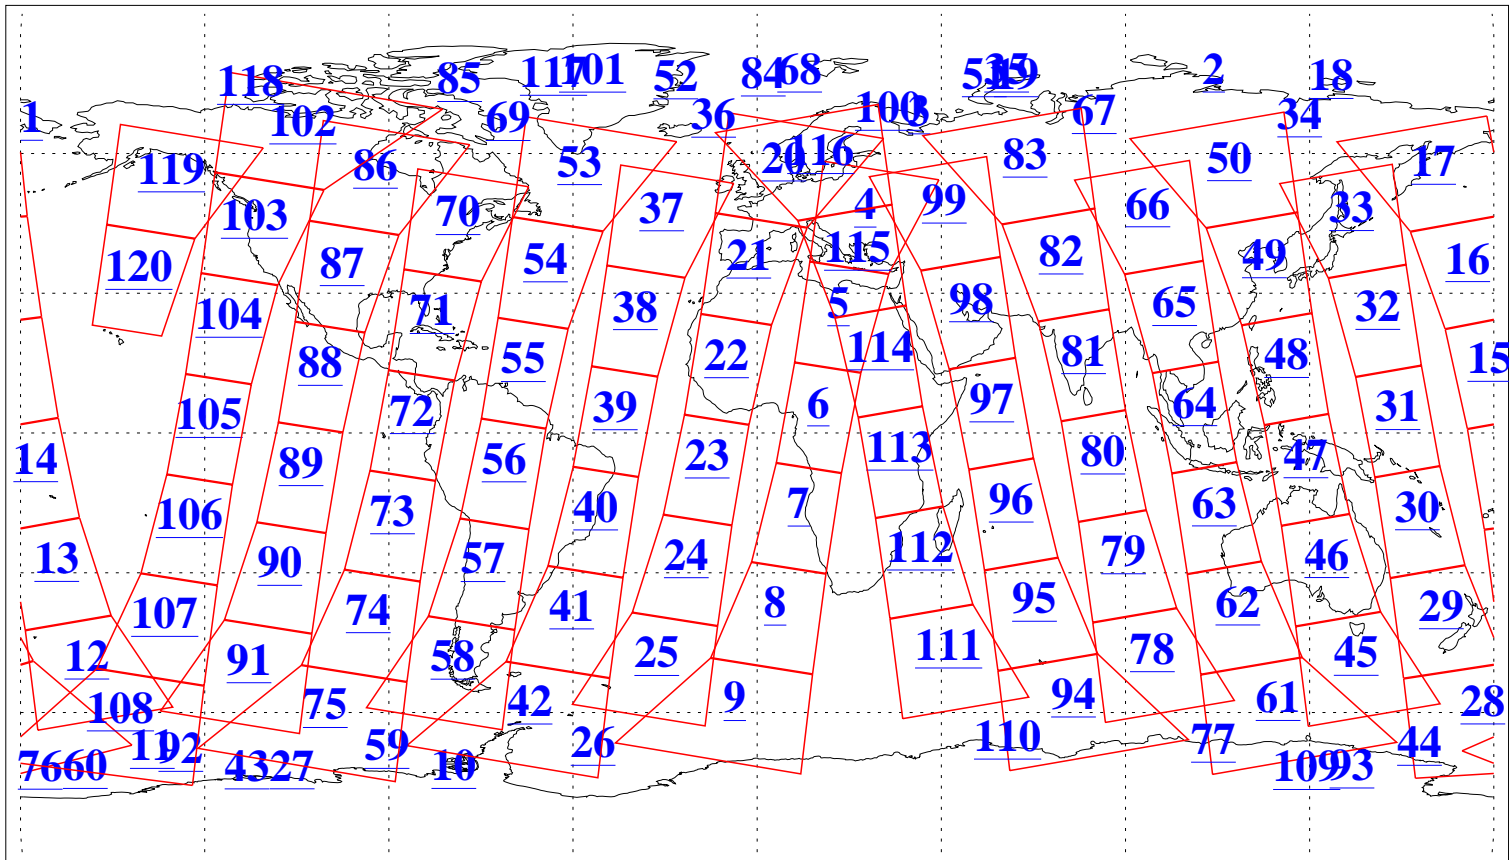

L1B Availability
 AMSU Granules: 240
 HSB Granules: 0
 AIRS Granules: 240

27 Dec 2021
 DoY 361
 Aqua Day 7177
 Granules: 1 to 120

Granules: 121 to 240

Legend: AMSU Available, *HSB Available*, *AIRS Available*

L1B Availability
 AMSU Granules: 240
 HSB Granules: 0
 AIRS Granules: 240

27 Dec 2021
 DoY 361
 Aqua Day 7177

Ascending Granules

Descending Granules

Legend: AMSU Available, *HSB Available*, *AIRS Available*

L1B Availability
 AMSU Granules: 240
 HSB Granules: 0
 AIRS Granules: 240

27 Dec 2021
 DoY 361
 Aqua Day 7177

Northern Hemisphere Granules

Southern Hemisphere Granules

Legend: AMSU Available, HSB Available, AIRS Available