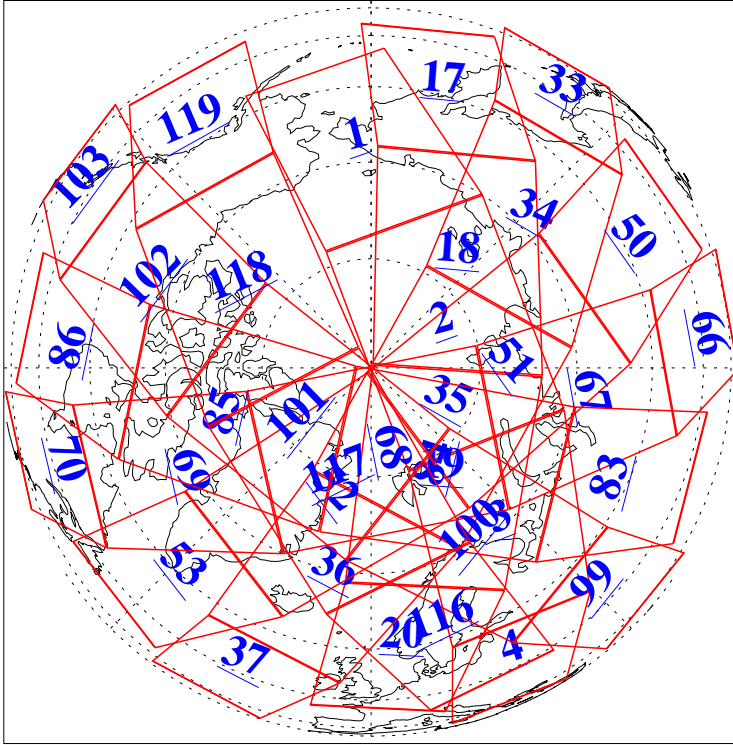

L1B Availability
 AMSU Granules: 240
 HSB Granules: 0
 AIRS Granules: 240

27 Dec 2021
 DoY 361
 Aqua Day 7177
 Granules: 1 to 120

Granules: 121 to 240

Legend: AMSU Available, *HSB Available*, *AIRS Available*

L1B Availability
 AMSU Granules: 240
 HSB Granules: 0
 AIRS Granules: 240

27 Dec 2021
 DoY 361
 Aqua Day 7177

Ascending Granules

Descending Granules

Legend: AMSU Available, *HSB Available*, *AIRS Available*

L1B Availability
 AMSU Granules: 240
 HSB Granules: 0
 AIRS Granules: 240

27 Dec 2021
 DoY 361
 Aqua Day 7177

Northern Hemisphere Granules

Southern Hemisphere Granules

Legend: AMSU Available, HSB Available, AIRS Available