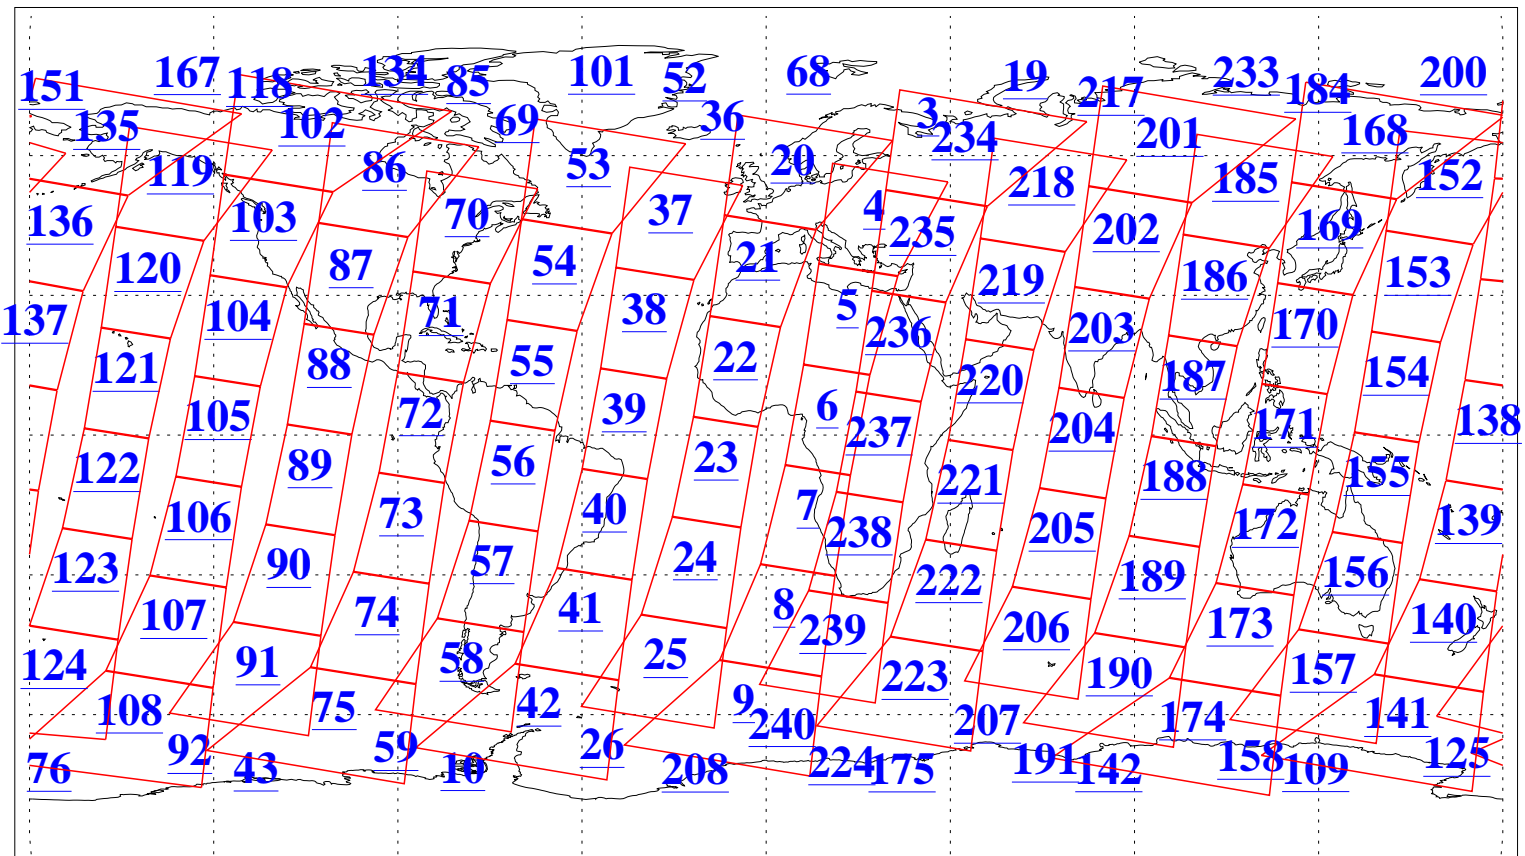

L1B Availability
 AMSU Granules: 240
 HSB Granules: 0
 AIRS Granules: 240

27 Dec 2021
 DoY 361
 Aqua Day 7177
 Granules: 1 to 120

Granules: 121 to 240

Legend: AMSU Available, *HSB Available*, *AIRS Available*

L1B Availability
 AMSU Granules: 240
 HSB Granules: 0
 AIRS Granules: 240

27 Dec 2021
 DoY 361
 Aqua Day 7177

Ascending Granules

Descending Granules

Legend: AMSU Available, *HSB Available*, *AIRS Available*

L1B Availability
 AMSU Granules: 240
 HSB Granules: 0
 AIRS Granules: 240

27 Dec 2021
 DoY 361
 Aqua Day 7177

Northern Hemisphere Granules

Southern Hemisphere Granules

Legend: AMSU Available, HSB Available, AIRS Available