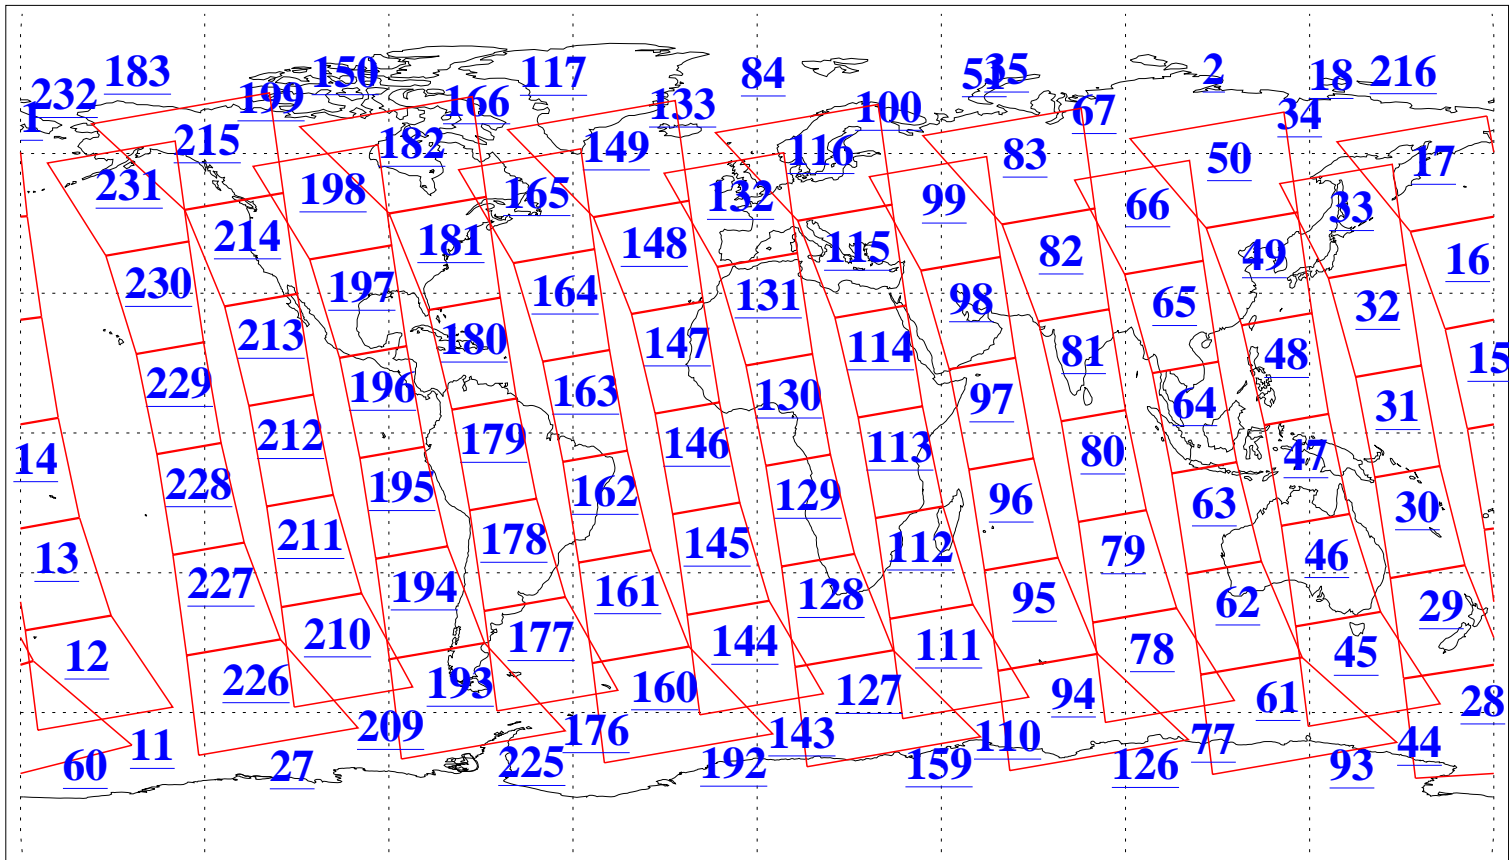

L1B Availability
 AMSU Granules: 240
 HSB Granules: 0
 AIRS Granules: 240

27 Dec 2021
 DoY 361
 Aqua Day 7177
 Granules: 1 to 120

Granules: 121 to 240

Legend: AMSU Available, *HSB Available*, *AIRS Available*

L1B Availability
 AMSU Granules: 240
 HSB Granules: 0
 AIRS Granules: 240

27 Dec 2021
 DoY 361
 Aqua Day 7177

Ascending Granules

Descending Granules

Legend: AMSU Available, *HSB Available*, *AIRS Available*

L1B Availability
 AMSU Granules: 240
 HSB Granules: 0
 AIRS Granules: 240

27 Dec 2021
 DoY 361
 Aqua Day 7177

Northern Hemisphere Granules

Southern Hemisphere Granules

Legend: AMSU Available, HSB Available, AIRS Available