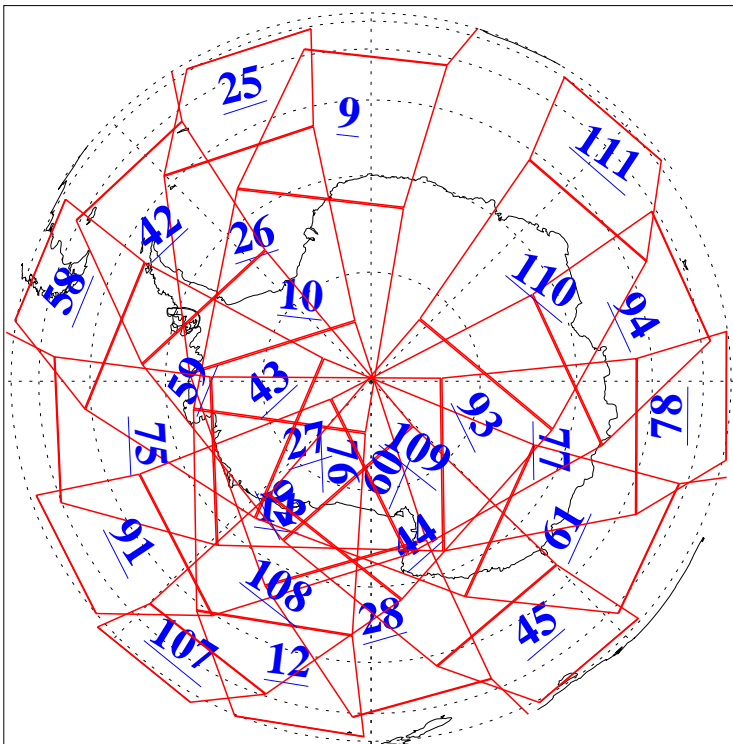

L1B Availability
 AMSU Granules: 240
 HSB Granules: 0
 AIRS Granules: 240

27 Dec 2021
 DoY 361
 Aqua Day 7177
 Granules: 1 to 120

Granules: 121 to 240

Legend: AMSU Available, *HSB Available*, *AIRS Available*

L1B Availability
 AMSU Granules: 240
 HSB Granules: 0
 AIRS Granules: 240

27 Dec 2021
 DoY 361
 Aqua Day 7177

Ascending Granules

Descending Granules

Legend: AMSU Available, *HSB Available*, *AIRS Available*

L1B Availability
 AMSU Granules: 240
 HSB Granules: 0
 AIRS Granules: 240

27 Dec 2021
 DoY 361
 Aqua Day 7177

Northern Hemisphere Granules

Southern Hemisphere Granules

Legend: AMSU Available, HSB Available, AIRS Available