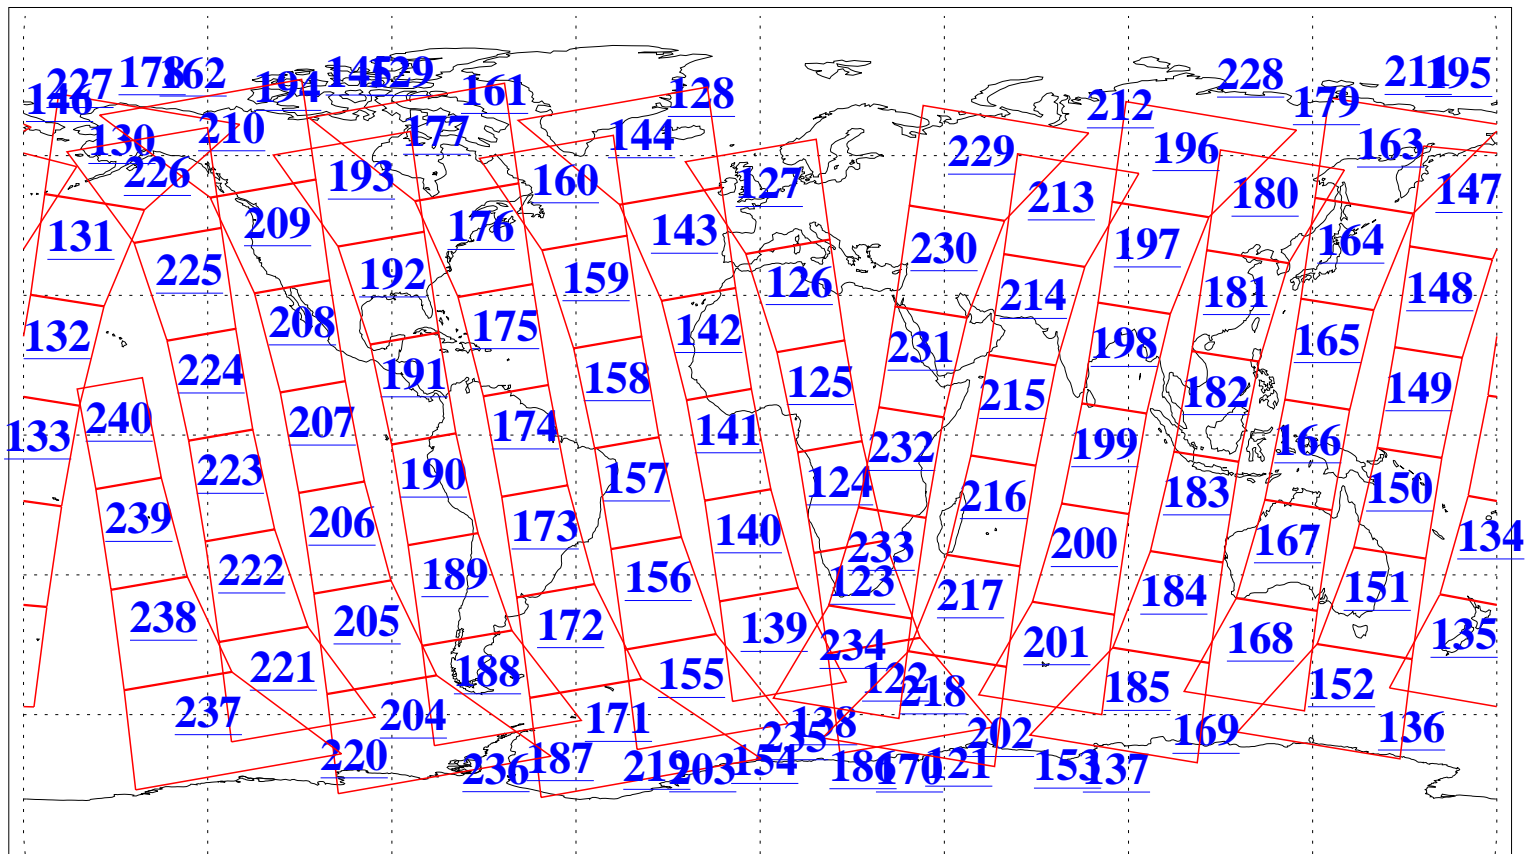

L1B Availability
 AMSU Granules: 240
 HSB Granules: 0
 AIRS Granules: 240

24 Dec 2021
 DoY 358
 Aqua Day 7174
 Granules: 1 to 120

Granules: 121 to 240

Legend: AMSU Available, HSB Available, AIRS Available

L1B Availability
 AMSU Granules: 240
 HSB Granules: 0
 AIRS Granules: 240

24 Dec 2021
 DoY 358
 Aqua Day 7174

Ascending Granules

Descending Granules

Legend: AMSU Available, HSB Available, AIRS Available

L1B Availability
 AMSU Granules: 240
 HSB Granules: 0
 AIRS Granules: 240

24 Dec 2021
 DoY 358
 Aqua Day 7174

Northern Hemisphere Granules

Southern Hemisphere Granules

Legend: AMSU Available, HSB Available, **AIRS Available**