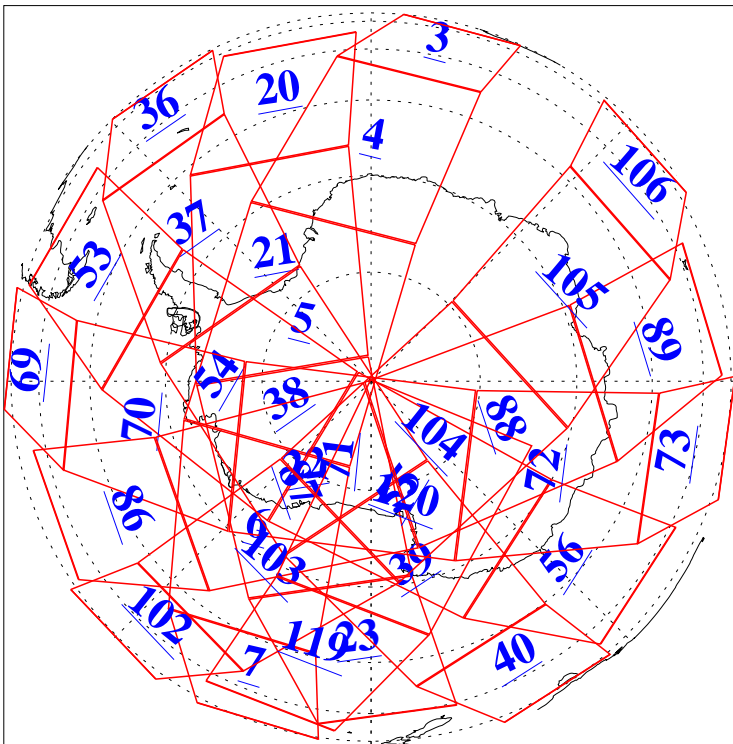

L1B Availability
 AMSU Granules: 240
 HSB Granules: 0
 AIRS Granules: 240

24 Dec 2021
 DoY 358
 Aqua Day 7174
 Granules: 1 to 120

Granules: 121 to 240

Legend: AMSU Available, HSB Available, AIRS Available

L1B Availability
 AMSU Granules: 240
 HSB Granules: 0
 AIRS Granules: 240

24 Dec 2021
 DoY 358
 Aqua Day 7174

Ascending Granules

Descending Granules

Legend: AMSU Available, HSB Available, AIRS Available

L1B Availability
 AMSU Granules: 240
 HSB Granules: 0
 AIRS Granules: 240

24 Dec 2021
 DoY 358
 Aqua Day 7174

Northern Hemisphere Granules

Southern Hemisphere Granules

Legend: AMSU Available, HSB Available, **AIRS Available**