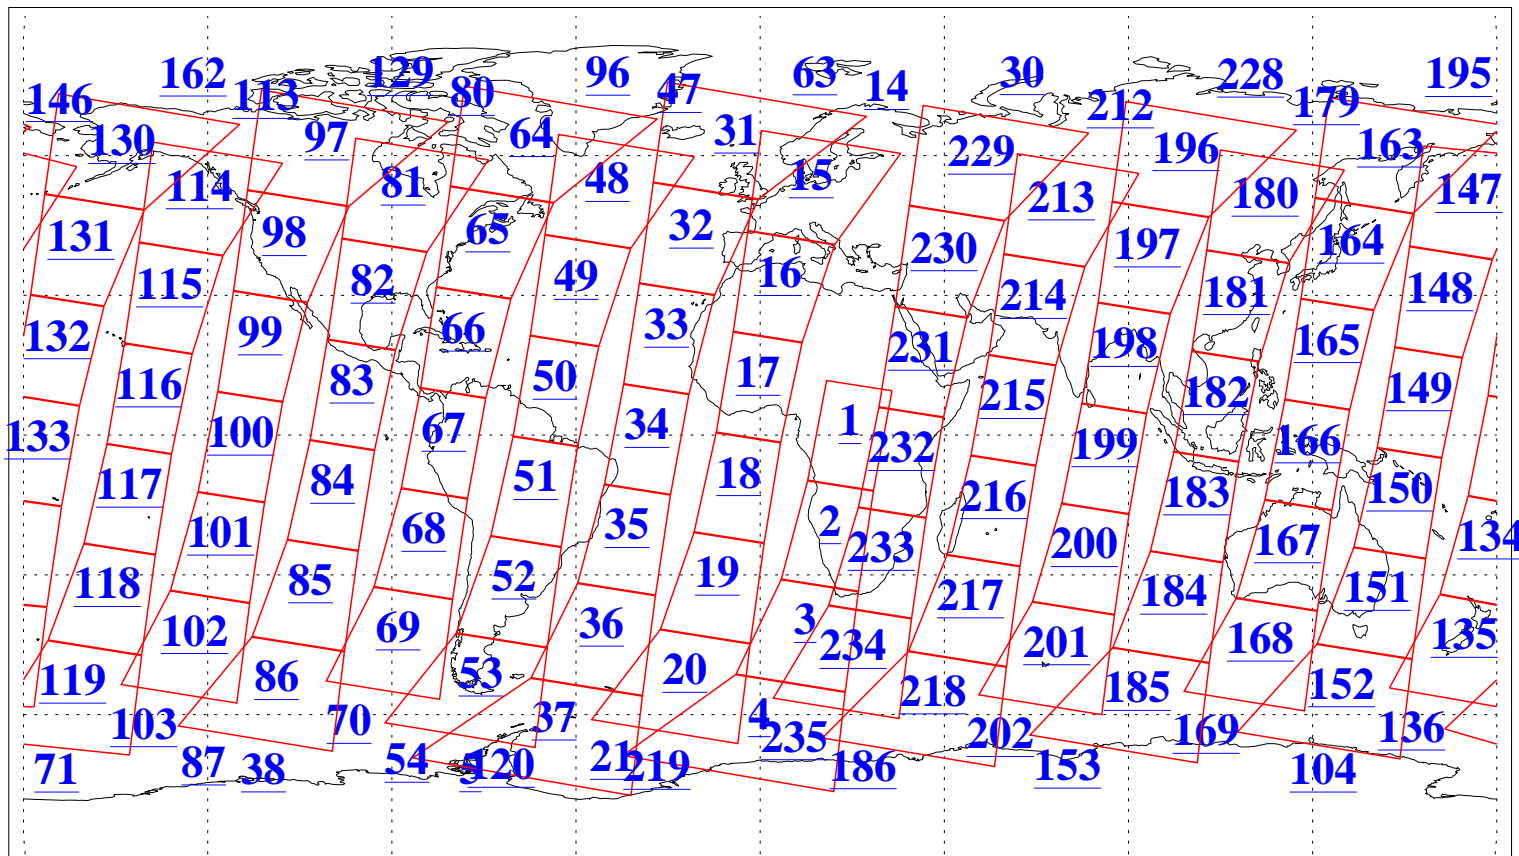

L1B Availability
 AMSU Granules: 240
 HSB Granules: 0
 AIRS Granules: 240

24 Dec 2021
 DoY 358
 Aqua Day 7174
 Granules: 1 to 120

Granules: 121 to 240

Legend: AMSU Available, HSB Available, AIRS Available

L1B Availability
 AMSU Granules: 240
 HSB Granules: 0
 AIRS Granules: 240

24 Dec 2021
 DoY 358
 Aqua Day 7174

Ascending Granules

Descending Granules

Legend: AMSU Available, HSB Available, AIRS Available

L1B Availability
 AMSU Granules: 240
 HSB Granules: 0
 AIRS Granules: 240

24 Dec 2021
 DoY 358
 Aqua Day 7174

Northern Hemisphere Granules

Southern Hemisphere Granules

Legend: AMSU Available, HSB Available, **AIRS Available**