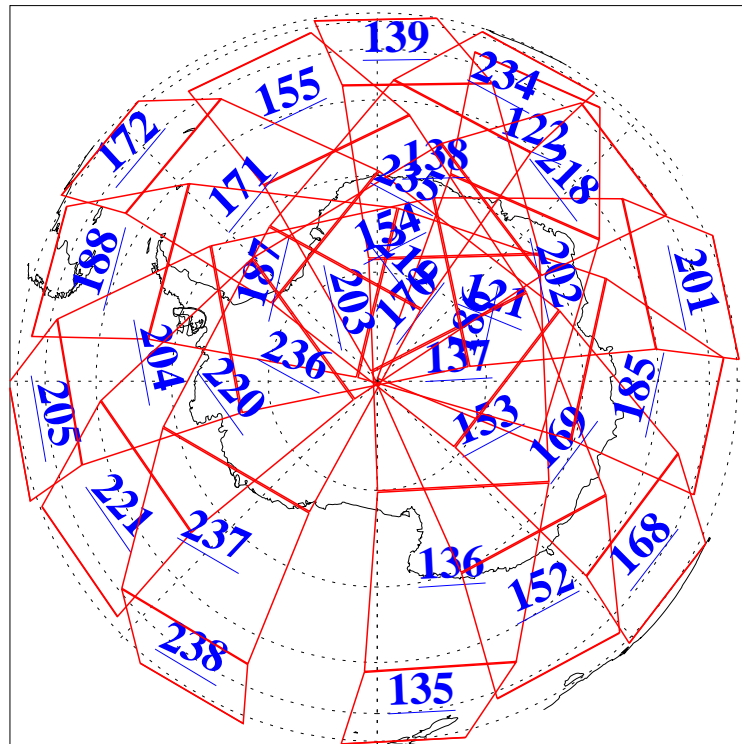

L1B Availability
 AMSU Granules: 240
 HSB Granules: 0
 AIRS Granules: 240

24 Dec 2021
 DoY 358
 Aqua Day 7174
 Granules: 1 to 120

Granules: 121 to 240

Legend: AMSU Available, HSB Available, AIRS Available

L1B Availability
 AMSU Granules: 240
 HSB Granules: 0
 AIRS Granules: 240

24 Dec 2021
 DoY 358
 Aqua Day 7174

Ascending Granules

Descending Granules

Legend: AMSU Available, HSB Available, AIRS Available

L1B Availability
 AMSU Granules: 240
 HSB Granules: 0
 AIRS Granules: 240

24 Dec 2021
 DoY 358
 Aqua Day 7174

Northern Hemisphere Granules

Southern Hemisphere Granules

Legend: AMSU Available, HSB Available, **AIRS Available**