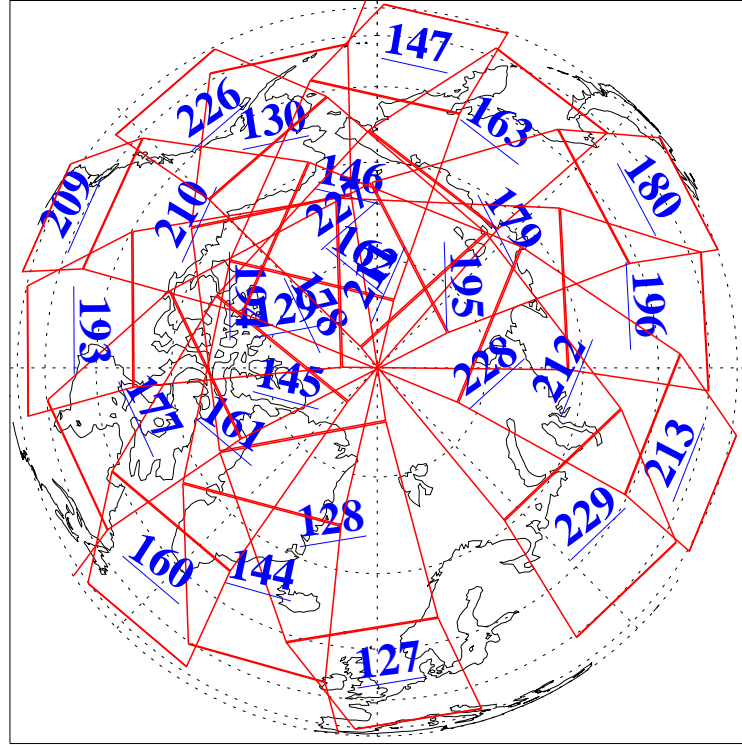

L1B Availability
 AMSU Granules: 240
 HSB Granules: 0
 AIRS Granules: 240

24 Dec 2021
 DoY 358
 Aqua Day 7174

Ascending Granules

Descending Granules

Legend: AMSU Available, HSB Available, AIRS Available

L1B Availability
 AMSU Granules: 240
 HSB Granules: 0
 AIRS Granules: 240

24 Dec 2021
 DoY 358
 Aqua Day 7174

Northern Hemisphere Granules

Southern Hemisphere Granules

Legend: AMSU Available, HSB Available, **AIRS Available**