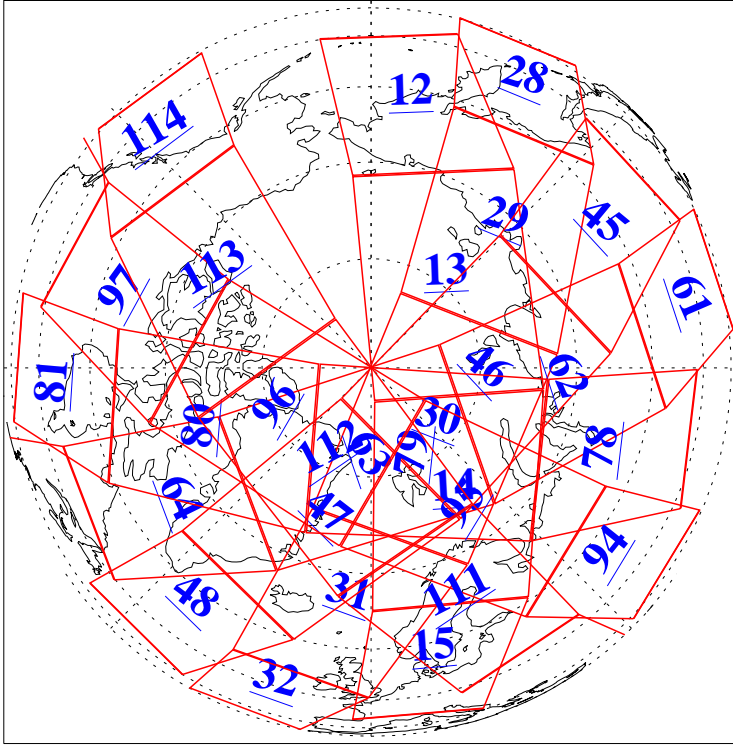

L1B Availability
 AMSU Granules: 240
 HSB Granules: 0
 AIRS Granules: 240

24 Dec 2021
 DoY 358
 Aqua Day 7174
 Granules: 1 to 120

Granules: 121 to 240

Legend: AMSU Available, HSB Available, AIRS Available

L1B Availability
 AMSU Granules: 240
 HSB Granules: 0
 AIRS Granules: 240

24 Dec 2021
 DoY 358
 Aqua Day 7174

Ascending Granules

Descending Granules

Legend: AMSU Available, HSB Available, AIRS Available

L1B Availability
 AMSU Granules: 240
 HSB Granules: 0
 AIRS Granules: 240

24 Dec 2021
 DoY 358
 Aqua Day 7174

Northern Hemisphere Granules

Southern Hemisphere Granules

Legend: AMSU Available, HSB Available, **AIRS Available**