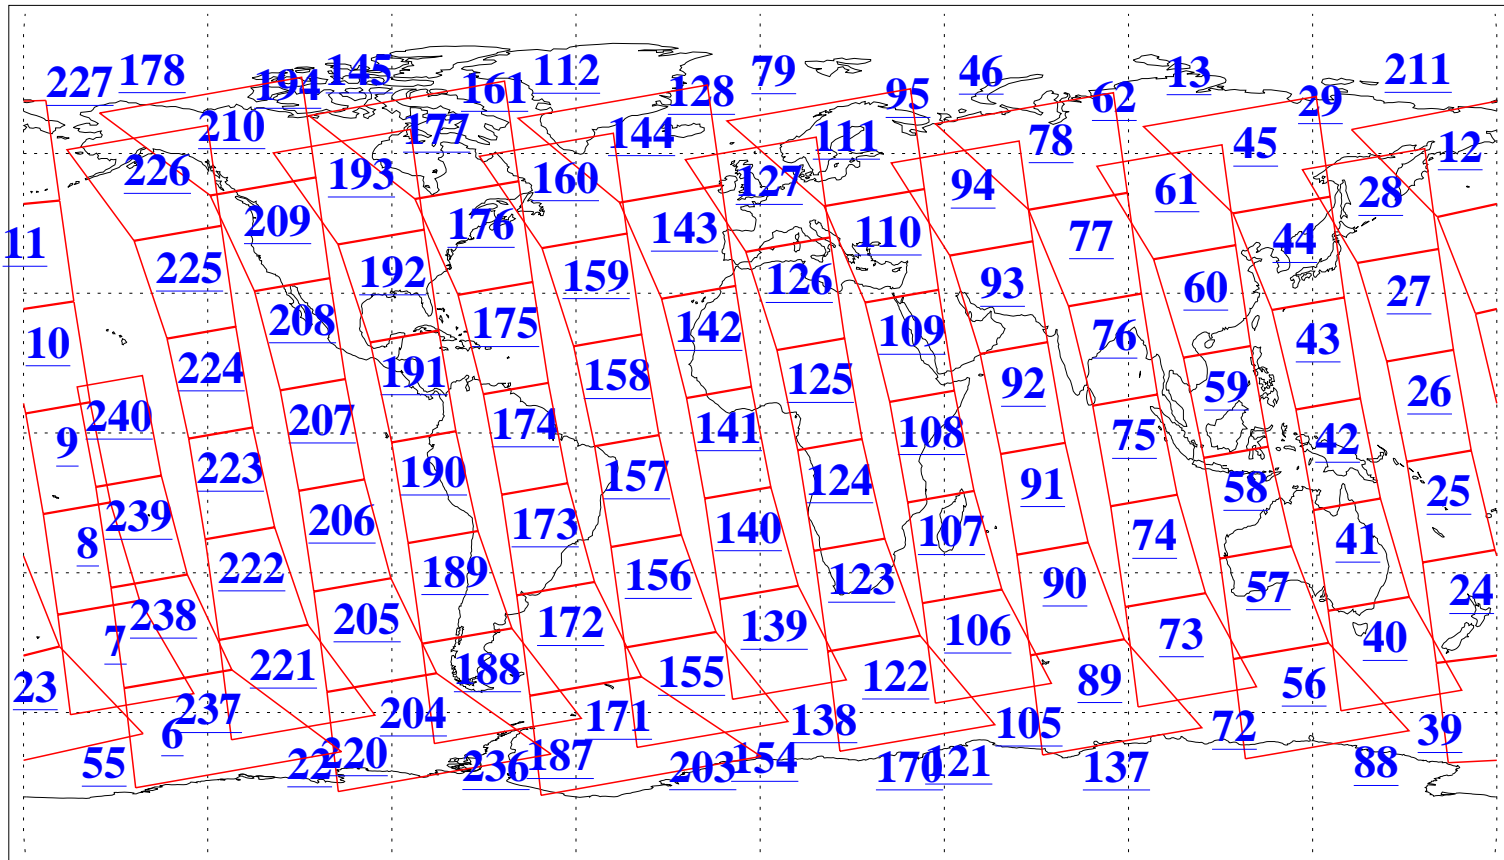

L1B Availability
 AMSU Granules: 240
 HSB Granules: 0
 AIRS Granules: 240

24 Dec 2021
 DoY 358
 Aqua Day 7174
 Granules: 1 to 120

Granules: 121 to 240

Legend: AMSU Available, HSB Available, AIRS Available

L1B Availability
 AMSU Granules: 240
 HSB Granules: 0
 AIRS Granules: 240

24 Dec 2021
 DoY 358
 Aqua Day 7174

Ascending Granules

Descending Granules

Legend: AMSU Available, HSB Available, AIRS Available

L1B Availability
 AMSU Granules: 240
 HSB Granules: 0
 AIRS Granules: 240

24 Dec 2021
 DoY 358
 Aqua Day 7174

Northern Hemisphere Granules

Southern Hemisphere Granules

Legend: AMSU Available, HSB Available, **AIRS Available**