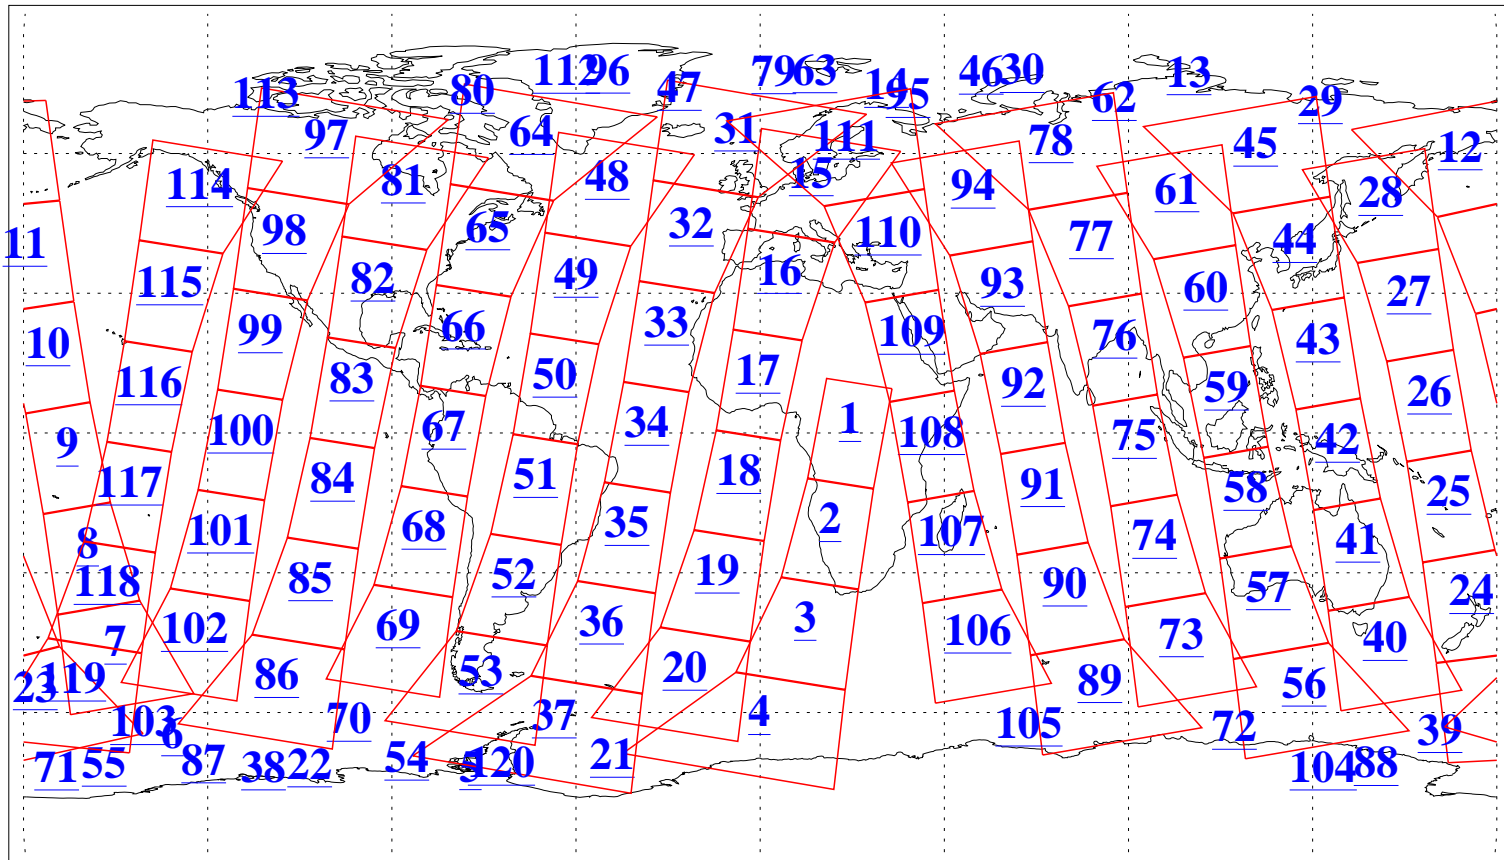

L1B Availability
 AMSU Granules: 240
 HSB Granules: 0
 AIRS Granules: 240

24 Dec 2021
 DoY 358
 Aqua Day 7174
 Granules: 1 to 120

Granules: 121 to 240

Legend: AMSU Available, HSB Available, AIRS Available

L1B Availability
 AMSU Granules: 240
 HSB Granules: 0
 AIRS Granules: 240

24 Dec 2021
 DoY 358
 Aqua Day 7174

Ascending Granules

Descending Granules

Legend: AMSU Available, HSB Available, AIRS Available

L1B Availability
 AMSU Granules: 240
 HSB Granules: 0
 AIRS Granules: 240

24 Dec 2021
 DoY 358
 Aqua Day 7174

Northern Hemisphere Granules

Southern Hemisphere Granules

Legend: AMSU Available, HSB Available, **AIRS Available**