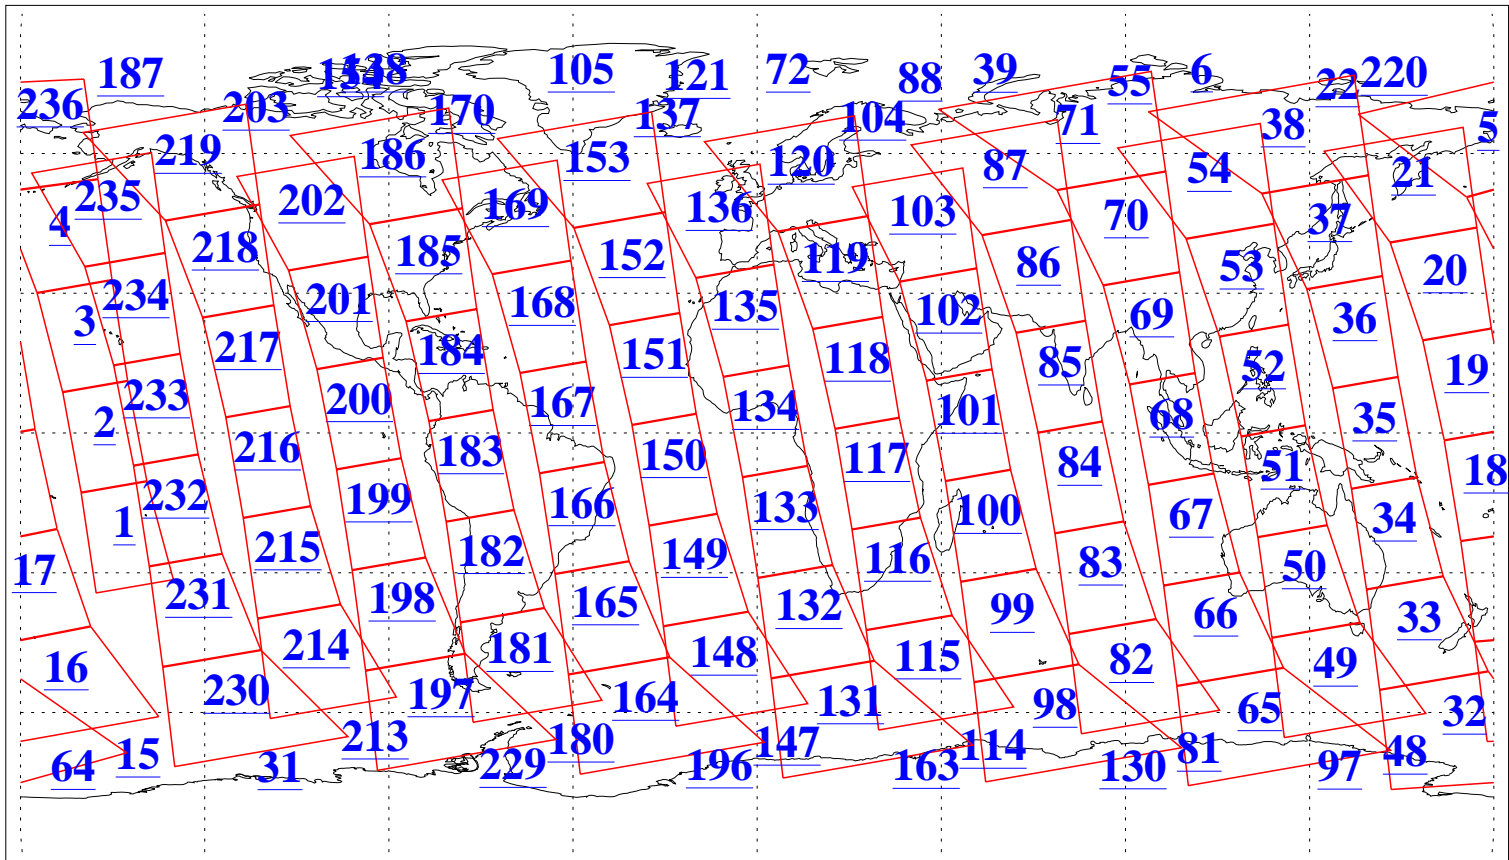

L1B Availability
AMSU Granules: 240
HSB Granules: 0
AIRS Granules: 240

23 Dec 2021
DoY 357
Aqua Day 7173
Granules: 1 to 120

Granules: 121 to 240

Legend: AMSU Available, *HSB Available*, *AIRS Available*

L1B Availability
 AMSU Granules: 240
 HSB Granules: 0
 AIRS Granules: 240

23 Dec 2021
 DoY 357
 Aqua Day 7173

Ascending Granules

Descending Granules

Legend: AMSU Available, HSB Available, AIRS Available

L1B Availability
 AMSU Granules: 240
 HSB Granules: 0
 AIRS Granules: 240

23 Dec 2021
 DoY 357
 Aqua Day 7173

Northern Hemisphere Granules

Southern Hemisphere Granules

Legend: AMSU Available, HSB Available, AIRS Available