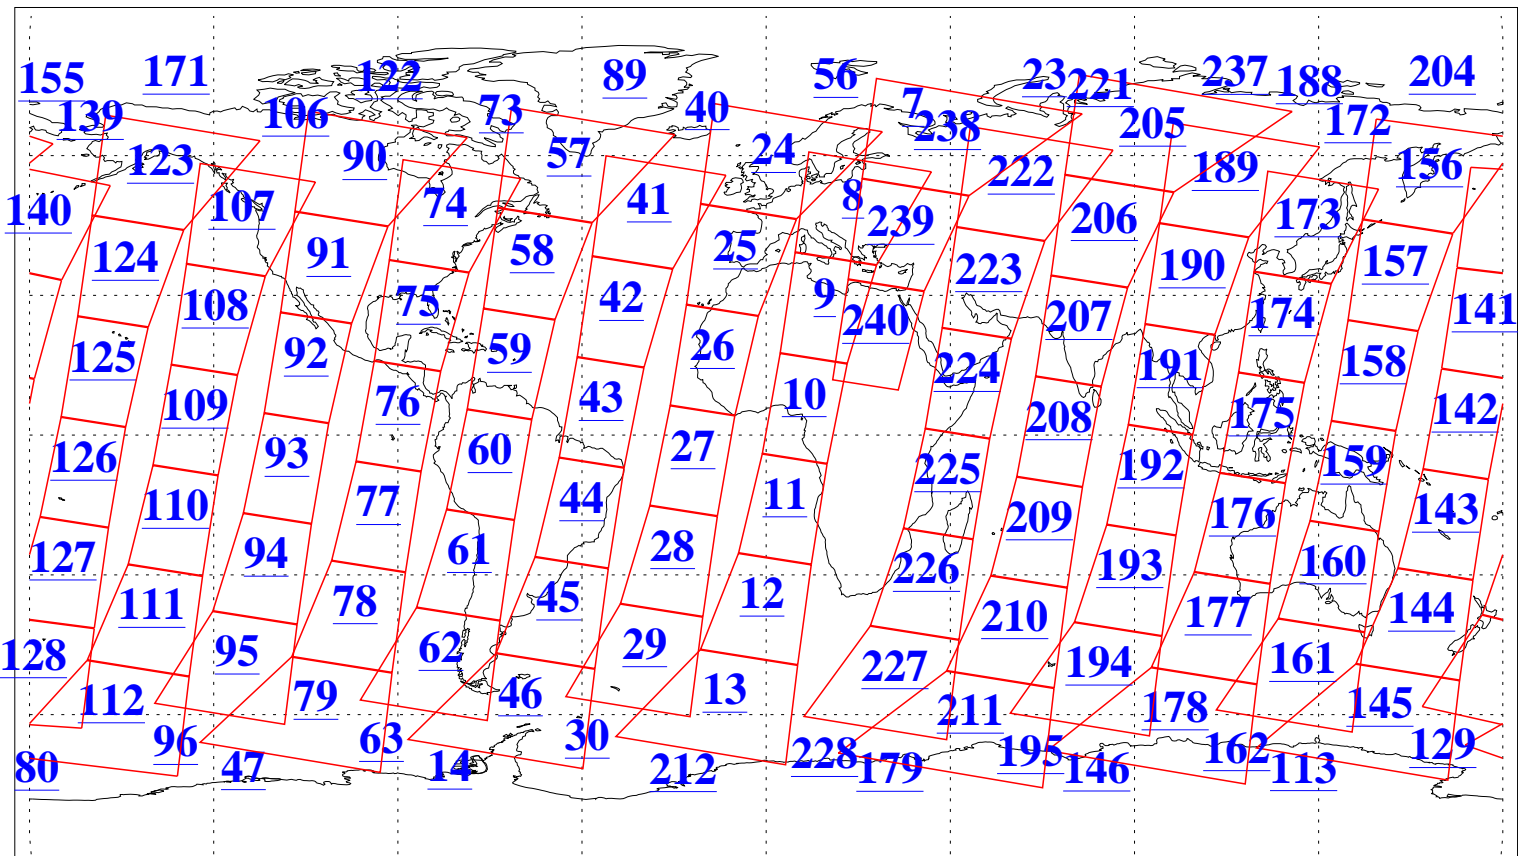

L1B Availability
AMSU Granules: 240
HSB Granules: 0
AIRS Granules: 240

23 Dec 2021
DoY 357
Aqua Day 7173
Granules: 1 to 120

Granules: 121 to 240

Legend: AMSU Available, *HSB Available*, *AIRS Available*

L1B Availability
 AMSU Granules: 240
 HSB Granules: 0
 AIRS Granules: 240

23 Dec 2021
 DoY 357
 Aqua Day 7173

Ascending Granules

Descending Granules

Legend: AMSU Available, HSB Available, AIRS Available

L1B Availability
 AMSU Granules: 240
 HSB Granules: 0
 AIRS Granules: 240

23 Dec 2021
 DoY 357
 Aqua Day 7173

Northern Hemisphere Granules

Southern Hemisphere Granules

Legend: AMSU Available, HSB Available, AIRS Available