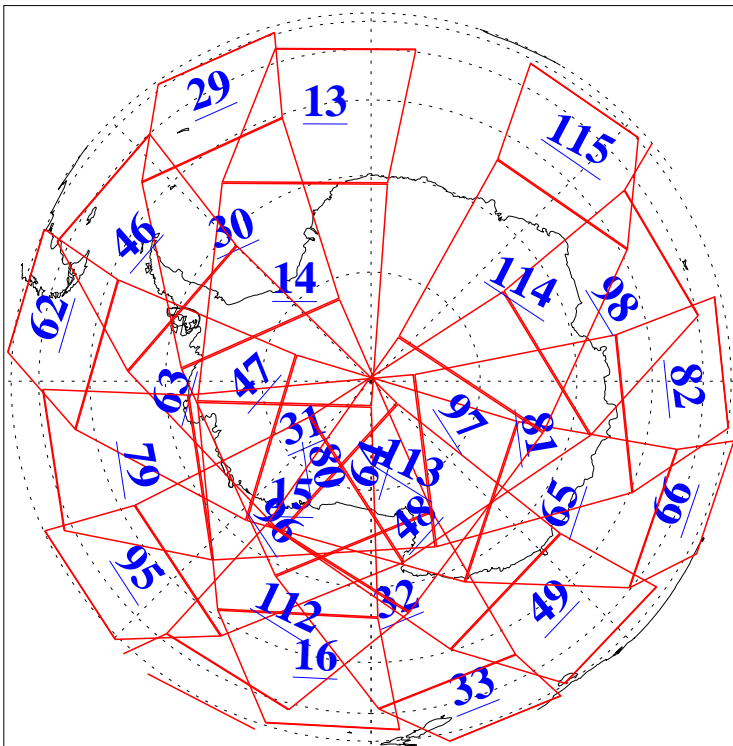

L1B Availability
AMSU Granules: 240
HSB Granules: 0
AIRS Granules: 240

23 Dec 2021
DoY 357
Aqua Day 7173
Granules: 1 to 120

Granules: 121 to 240

Legend: AMSU Available, *HSB Available*, *AIRS Available*

L1B Availability
 AMSU Granules: 240
 HSB Granules: 0
 AIRS Granules: 240

23 Dec 2021
 DoY 357
 Aqua Day 7173

Ascending Granules

Descending Granules

Legend: AMSU Available, HSB Available, AIRS Available

L1B Availability
 AMSU Granules: 240
 HSB Granules: 0
 AIRS Granules: 240

23 Dec 2021
 DoY 357
 Aqua Day 7173

Northern Hemisphere Granules

Southern Hemisphere Granules

Legend: AMSU Available, HSB Available, AIRS Available