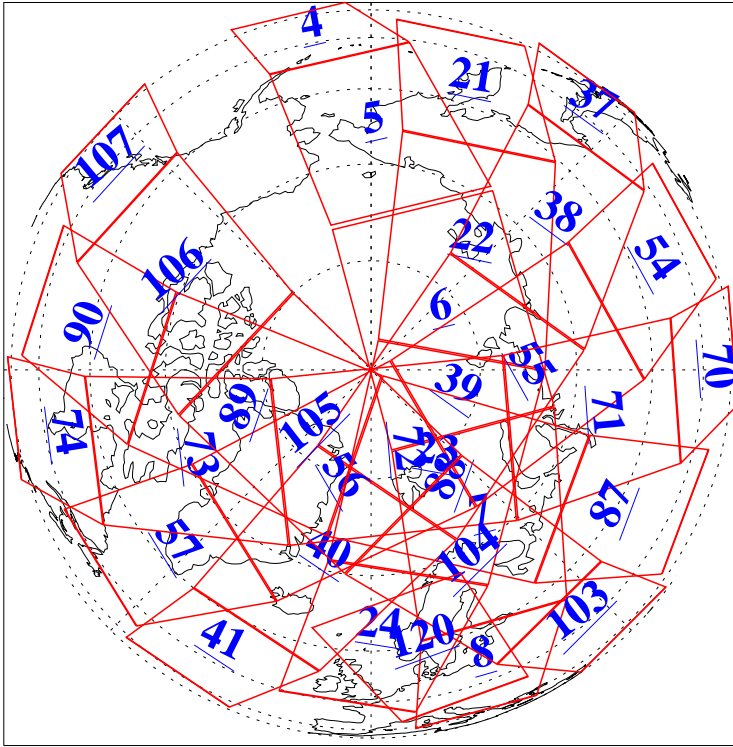

L1B Availability
AMSU Granules: 240
HSB Granules: 0
AIRS Granules: 240

23 Dec 2021
DoY 357
Aqua Day 7173
Granules: 1 to 120

Granules: 121 to 240

Legend: AMSU Available, *HSB Available*, *AIRS Available*

L1B Availability
 AMSU Granules: 240
 HSB Granules: 0
 AIRS Granules: 240

23 Dec 2021
 DoY 357
 Aqua Day 7173

Ascending Granules

Descending Granules

Legend: AMSU Available, HSB Available, AIRS Available

L1B Availability
 AMSU Granules: 240
 HSB Granules: 0
 AIRS Granules: 240

23 Dec 2021
 DoY 357
 Aqua Day 7173

Northern Hemisphere Granules

Southern Hemisphere Granules

Legend: AMSU Available, HSB Available, AIRS Available