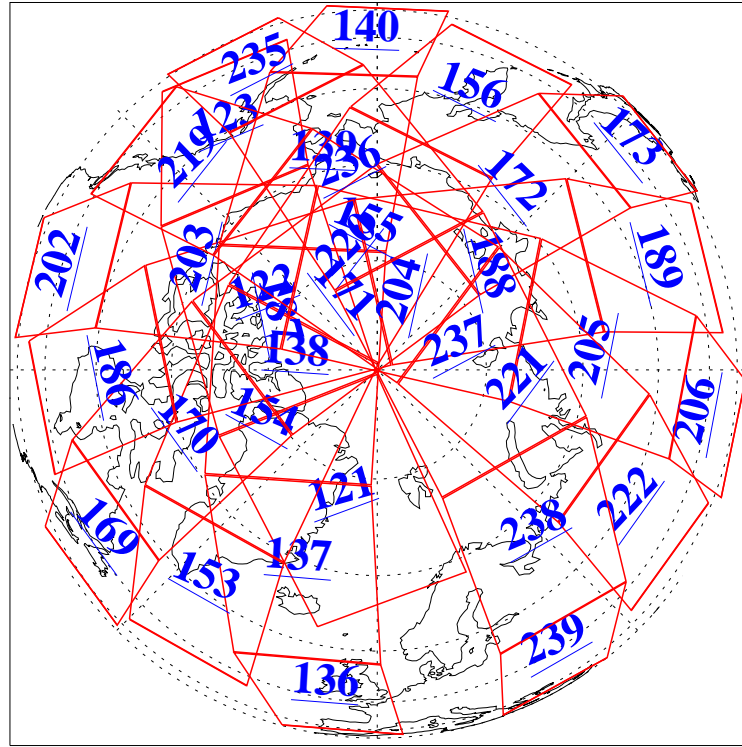

23 Dec 2021
 DoY 357
 Aqua Day 7173

Ascending Granules

Descending Granules

Legend: AMSU Available, HSB Available, AIRS Available

L1B Availability
 AMSU Granules: 240
 HSB Granules: 0
 AIRS Granules: 240

23 Dec 2021
 DoY 357
 Aqua Day 7173

Northern Hemisphere Granules

Southern Hemisphere Granules

Legend: AMSU Available, HSB Available, AIRS Available