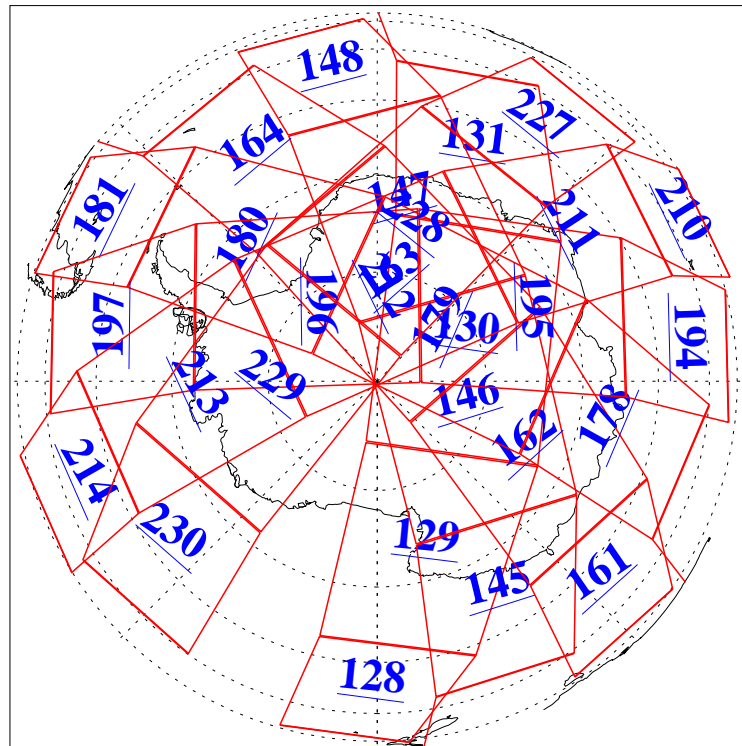

23 Dec 2021
 DoY 357
 Aqua Day 7173

Ascending Granules

Descending Granules

Legend: AMSU Available, HSB Available, AIRS Available

L1B Availability
 AMSU Granules: 240
 HSB Granules: 0
 AIRS Granules: 240

23 Dec 2021
 DoY 357
 Aqua Day 7173

Northern Hemisphere Granules

Southern Hemisphere Granules

Legend: AMSU Available, HSB Available, AIRS Available