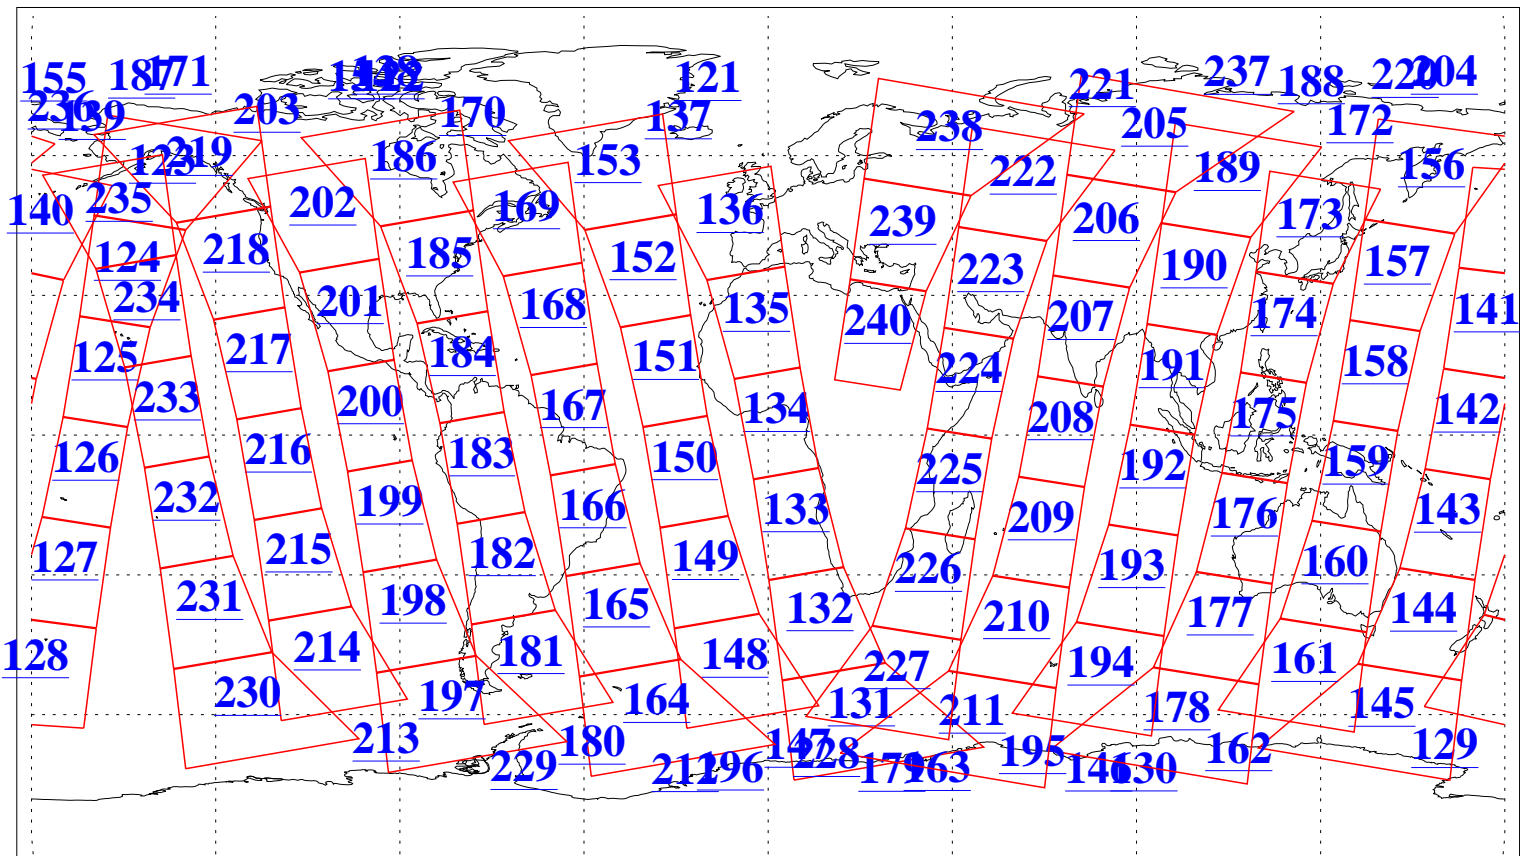

L1B Availability
AMSU Granules: 240
HSB Granules: 0
AIRS Granules: 240

23 Dec 2021
DoY 357
Aqua Day 7173
Granules: 1 to 120

Granules: 121 to 240

Legend: AMSU Available, *HSB Available*, *AIRS Available*

L1B Availability
 AMSU Granules: 240
 HSB Granules: 0
 AIRS Granules: 240

23 Dec 2021
 DoY 357
 Aqua Day 7173

Ascending Granules

Descending Granules

Legend: AMSU Available, HSB Available, AIRS Available

L1B Availability
 AMSU Granules: 240
 HSB Granules: 0
 AIRS Granules: 240

23 Dec 2021
 DoY 357
 Aqua Day 7173

Northern Hemisphere Granules

Southern Hemisphere Granules

Legend: AMSU Available, HSB Available, AIRS Available