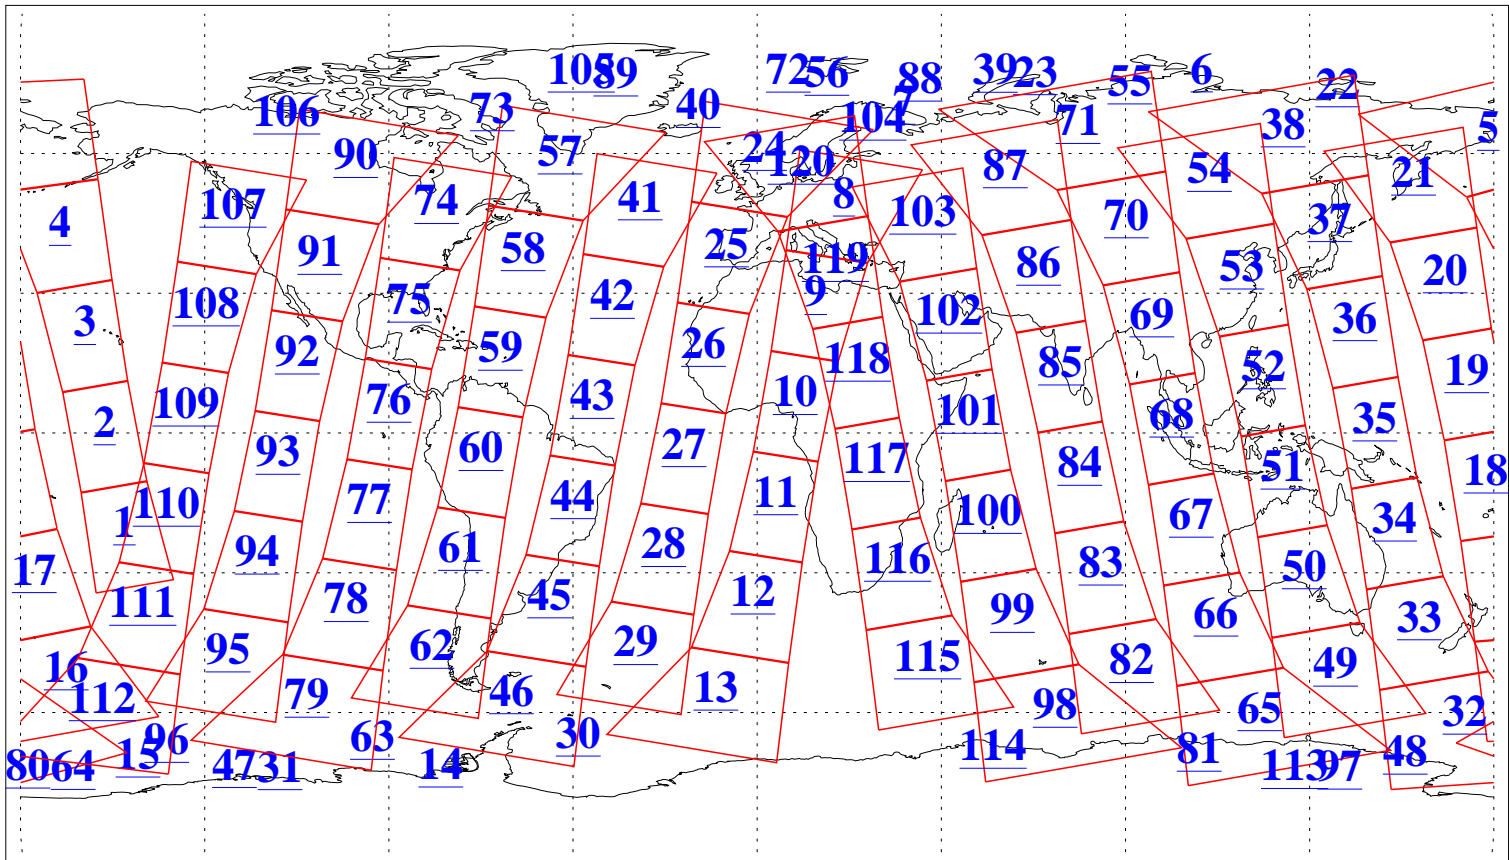

L1B Availability
AMSU Granules: 240
HSB Granules: 0
AIRS Granules: 240

23 Dec 2021
DoY 357
Aqua Day 7173
Granules: 1 to 120

Granules: 121 to 240

Legend: AMSU Available, *HSB Available*, *AIRS Available*

L1B Availability
 AMSU Granules: 240
 HSB Granules: 0
 AIRS Granules: 240

23 Dec 2021
 DoY 357
 Aqua Day 7173

Ascending Granules

Descending Granules

Legend: AMSU Available, HSB Available, AIRS Available

L1B Availability
 AMSU Granules: 240
 HSB Granules: 0
 AIRS Granules: 240

23 Dec 2021
 DoY 357
 Aqua Day 7173

Northern Hemisphere Granules

Southern Hemisphere Granules

Legend: AMSU Available, HSB Available, AIRS Available