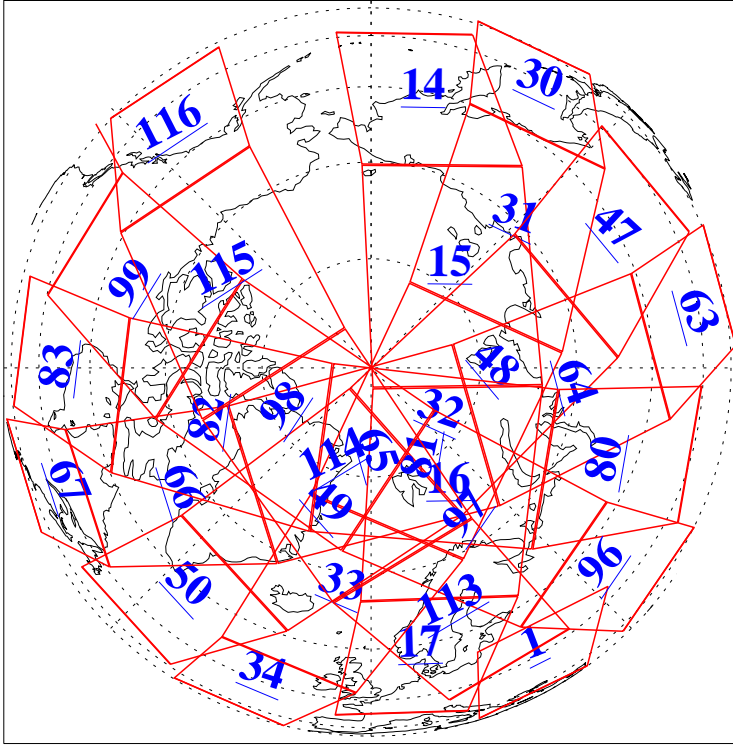

L1B Availability  
 AMSU Granules: 239  
 HSB Granules: 0  
 AIRS Granules: 240

22 Dec 2021  
 DoY 356  
 Aqua Day 7172  
 Granules: 1 to 120

Granules: 121 to 240

Legend: AMSU Available, HSB Available, AIRS Available

L1B Availability  
AMSU Granules: 239  
HSB Granules: 0  
AIRS Granules: 240

22 Dec 2021  
DoY 356  
Aqua Day 7172

Ascending Granules

Descending Granules

Legend: AMSU Available, HSB Available, AIRS Available

L1B Availability  
 AMSU Granules: 239  
 HSB Granules: 0  
 AIRS Granules: 240

22 Dec 2021  
 DoY 356  
 Aqua Day 7172

Northern Hemisphere Granules

Southern Hemisphere Granules

Legend: AMSU Available, HSB Available, **AIRS Available**