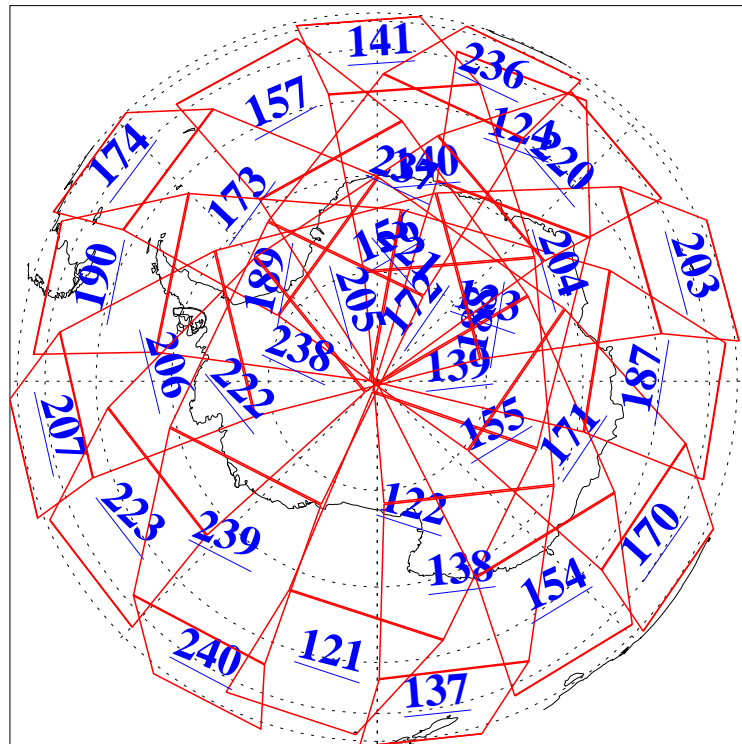

L1B Availability  
 AMSU Granules: 239  
 HSB Granules: 0  
 AIRS Granules: 240

22 Dec 2021  
 DoY 356  
 Aqua Day 7172  
 Granules: 1 to 120

Granules: 121 to 240

Legend: AMSU Available, HSB Available, AIRS Available

L1B Availability  
AMSU Granules: 239  
HSB Granules: 0  
AIRS Granules: 240

22 Dec 2021  
DoY 356  
Aqua Day 7172

Ascending Granules

Descending Granules

Legend: AMSU Available, HSB Available, AIRS Available

L1B Availability  
 AMSU Granules: 239  
 HSB Granules: 0  
 AIRS Granules: 240

22 Dec 2021  
 DoY 356  
 Aqua Day 7172

Northern Hemisphere Granules

Southern Hemisphere Granules

Legend: AMSU Available, HSB Available, **AIRS Available**