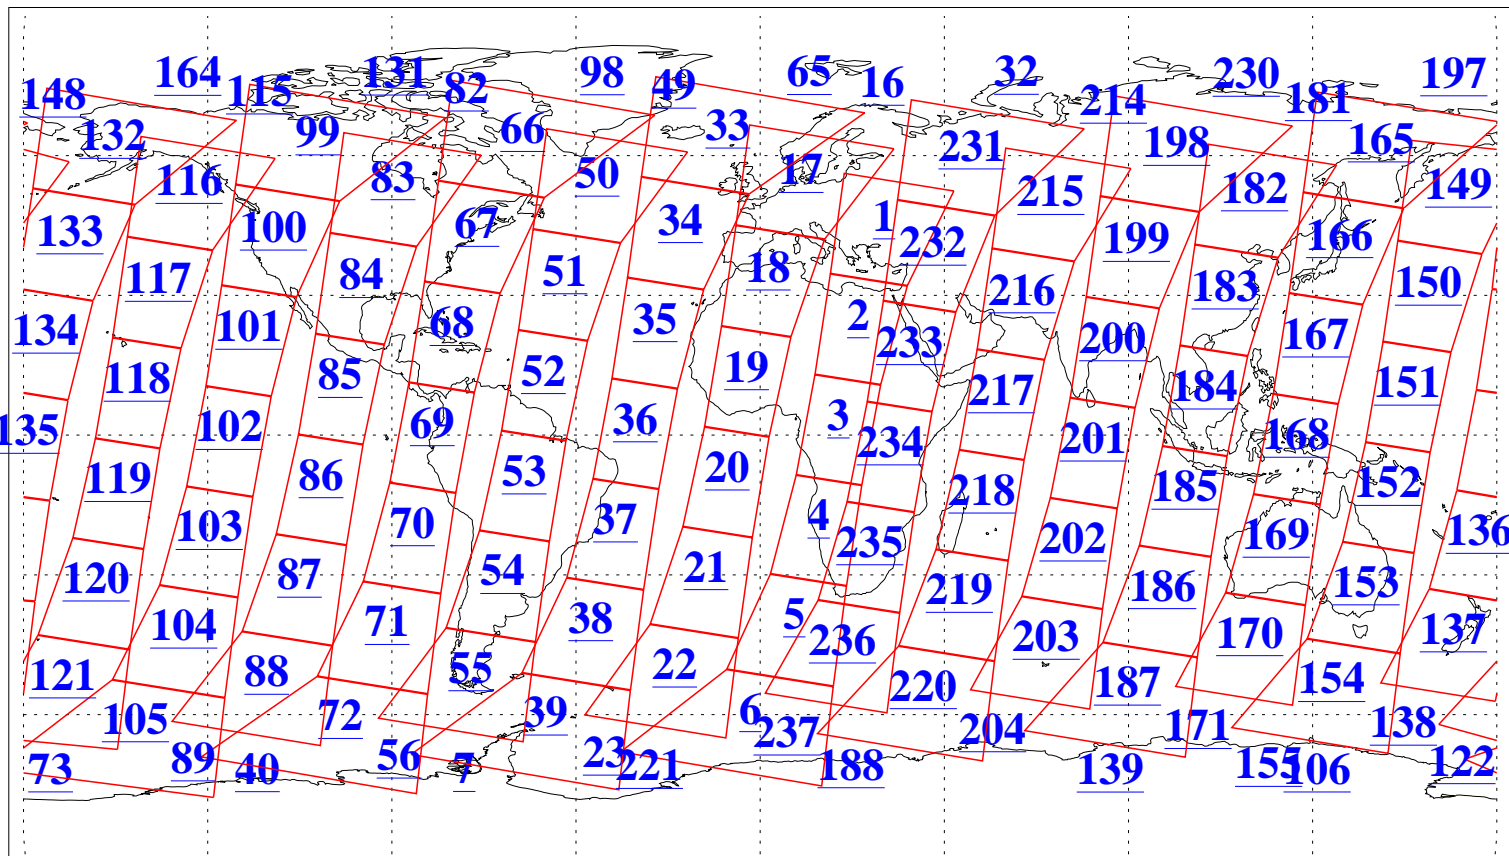

L1B Availability  
 AMSU Granules: 239  
 HSB Granules: 0  
 AIRS Granules: 240

22 Dec 2021  
 DoY 356  
 Aqua Day 7172  
 Granules: 1 to 120

Granules: 121 to 240

Legend: AMSU Available, HSB Available, AIRS Available

L1B Availability  
AMSU Granules: 239  
HSB Granules: 0  
AIRS Granules: 240

22 Dec 2021  
DoY 356  
Aqua Day 7172

Ascending Granules

Descending Granules

Legend: AMSU Available, HSB Available, AIRS Available

L1B Availability  
 AMSU Granules: 239  
 HSB Granules: 0  
 AIRS Granules: 240

22 Dec 2021  
 DoY 356  
 Aqua Day 7172

Northern Hemisphere Granules

Southern Hemisphere Granules

Legend: AMSU Available, HSB Available, **AIRS Available**