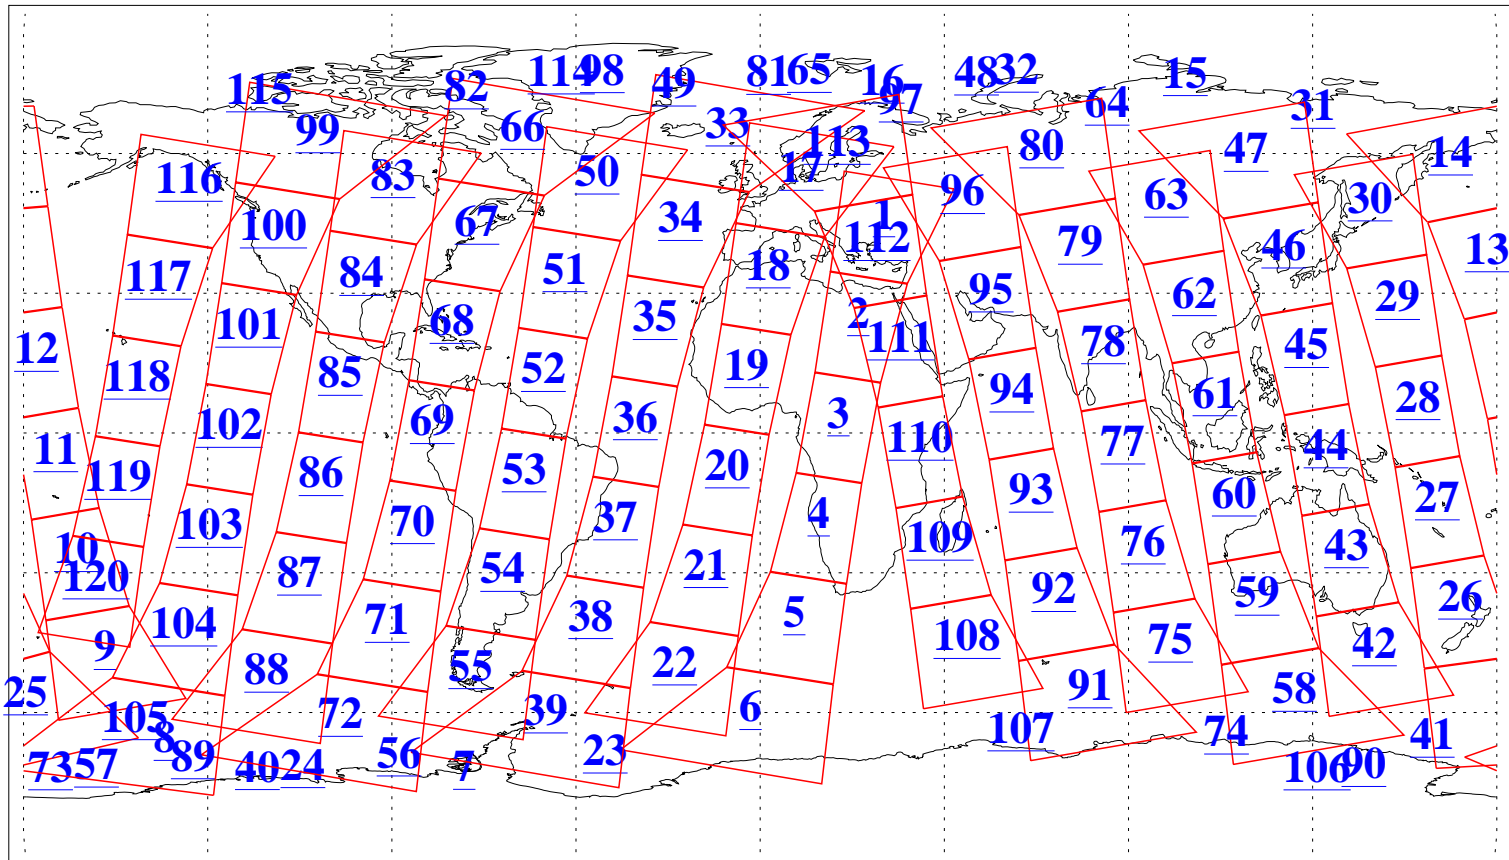

L1B Availability  
 AMSU Granules: 239  
 HSB Granules: 0  
 AIRS Granules: 240

22 Dec 2021  
 DoY 356  
 Aqua Day 7172  
 Granules: 1 to 120

Granules: 121 to 240

Legend: AMSU Available, HSB Available, AIRS Available

L1B Availability  
AMSU Granules: 239  
HSB Granules: 0  
AIRS Granules: 240

22 Dec 2021  
DoY 356  
Aqua Day 7172

Ascending Granules

Descending Granules

Legend: AMSU Available, HSB Available, AIRS Available

L1B Availability  
 AMSU Granules: 239  
 HSB Granules: 0  
 AIRS Granules: 240

22 Dec 2021  
 DoY 356  
 Aqua Day 7172

Northern Hemisphere Granules

Southern Hemisphere Granules

Legend: AMSU Available, HSB Available, **AIRS Available**