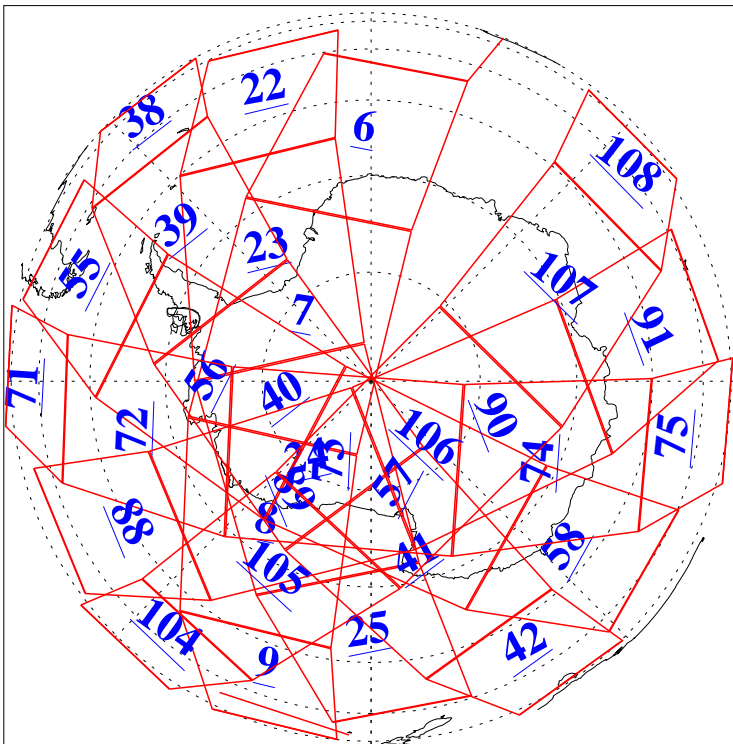

L1B Availability  
 AMSU Granules: 239  
 HSB Granules: 0  
 AIRS Granules: 240

22 Dec 2021  
 DoY 356  
 Aqua Day 7172  
 Granules: 1 to 120

Granules: 121 to 240

Legend: AMSU Available, HSB Available, AIRS Available

L1B Availability  
AMSU Granules: 239  
HSB Granules: 0  
AIRS Granules: 240

22 Dec 2021  
DoY 356  
Aqua Day 7172

Ascending Granules

Descending Granules

Legend: AMSU Available, HSB Available, AIRS Available

L1B Availability  
 AMSU Granules: 239  
 HSB Granules: 0  
 AIRS Granules: 240

22 Dec 2021  
 DoY 356  
 Aqua Day 7172

Northern Hemisphere Granules

Southern Hemisphere Granules

Legend: AMSU Available, HSB Available, **AIRS Available**