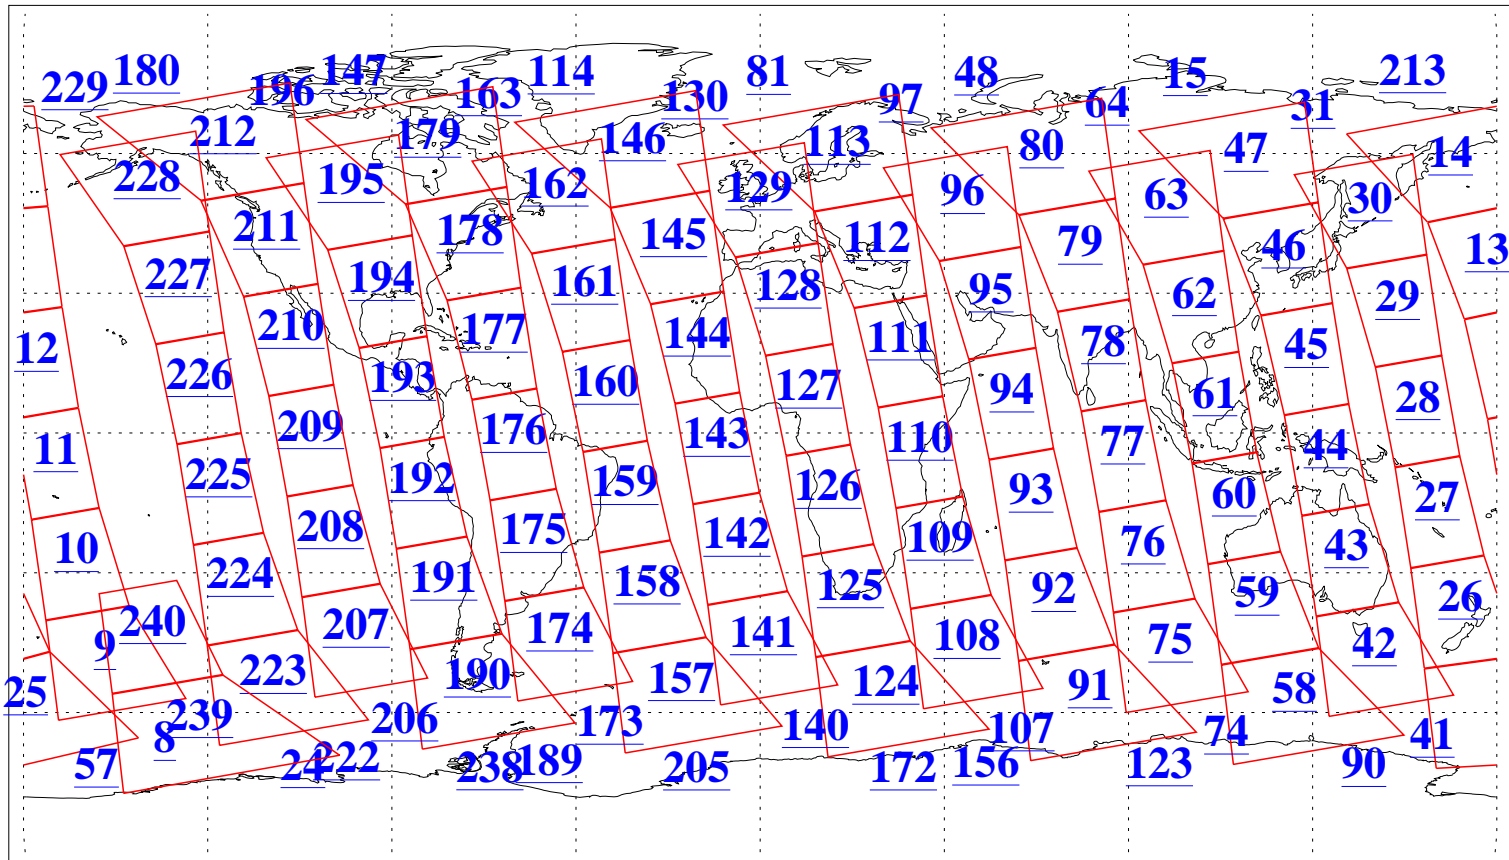

L1B Availability  
 AMSU Granules: 239  
 HSB Granules: 0  
 AIRS Granules: 240

22 Dec 2021  
 DoY 356  
 Aqua Day 7172  
 Granules: 1 to 120

Granules: 121 to 240

Legend: AMSU Available, HSB Available, AIRS Available

L1B Availability  
AMSU Granules: 239  
HSB Granules: 0  
AIRS Granules: 240

22 Dec 2021  
DoY 356  
Aqua Day 7172

Ascending Granules

Descending Granules

Legend: AMSU Available, HSB Available, AIRS Available

L1B Availability  
 AMSU Granules: 239  
 HSB Granules: 0  
 AIRS Granules: 240

22 Dec 2021  
 DoY 356  
 Aqua Day 7172

Northern Hemisphere Granules

Southern Hemisphere Granules

Legend: AMSU Available, HSB Available, **AIRS Available**