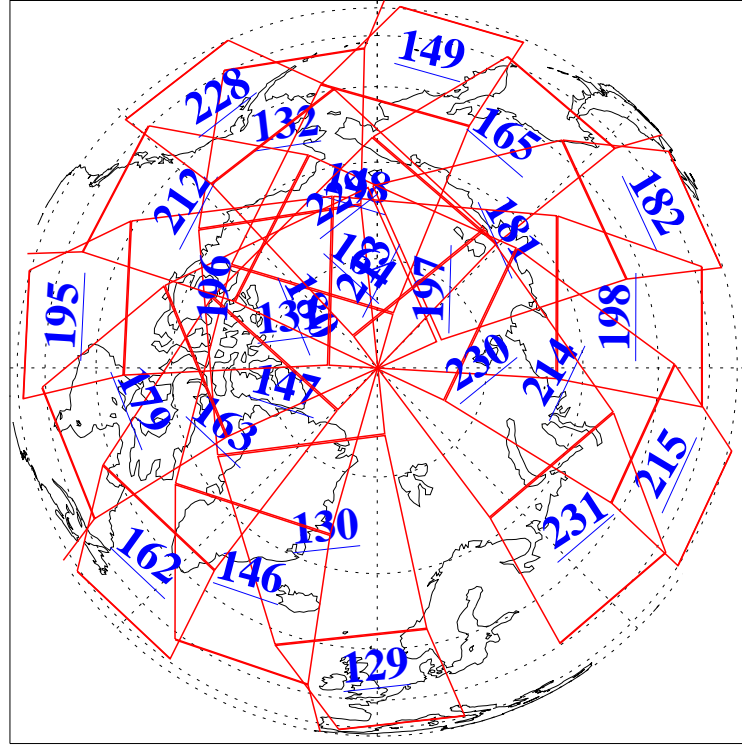

L1B Availability  
AMSU Granules: 239  
HSB Granules: 0  
AIRS Granules: 240

22 Dec 2021  
DoY 356  
Aqua Day 7172

Ascending Granules

Descending Granules

Legend: AMSU Available, HSB Available, AIRS Available

L1B Availability  
 AMSU Granules: 239  
 HSB Granules: 0  
 AIRS Granules: 240

22 Dec 2021  
 DoY 356  
 Aqua Day 7172

Northern Hemisphere Granules

Southern Hemisphere Granules

Legend: AMSU Available, HSB Available, **AIRS Available**