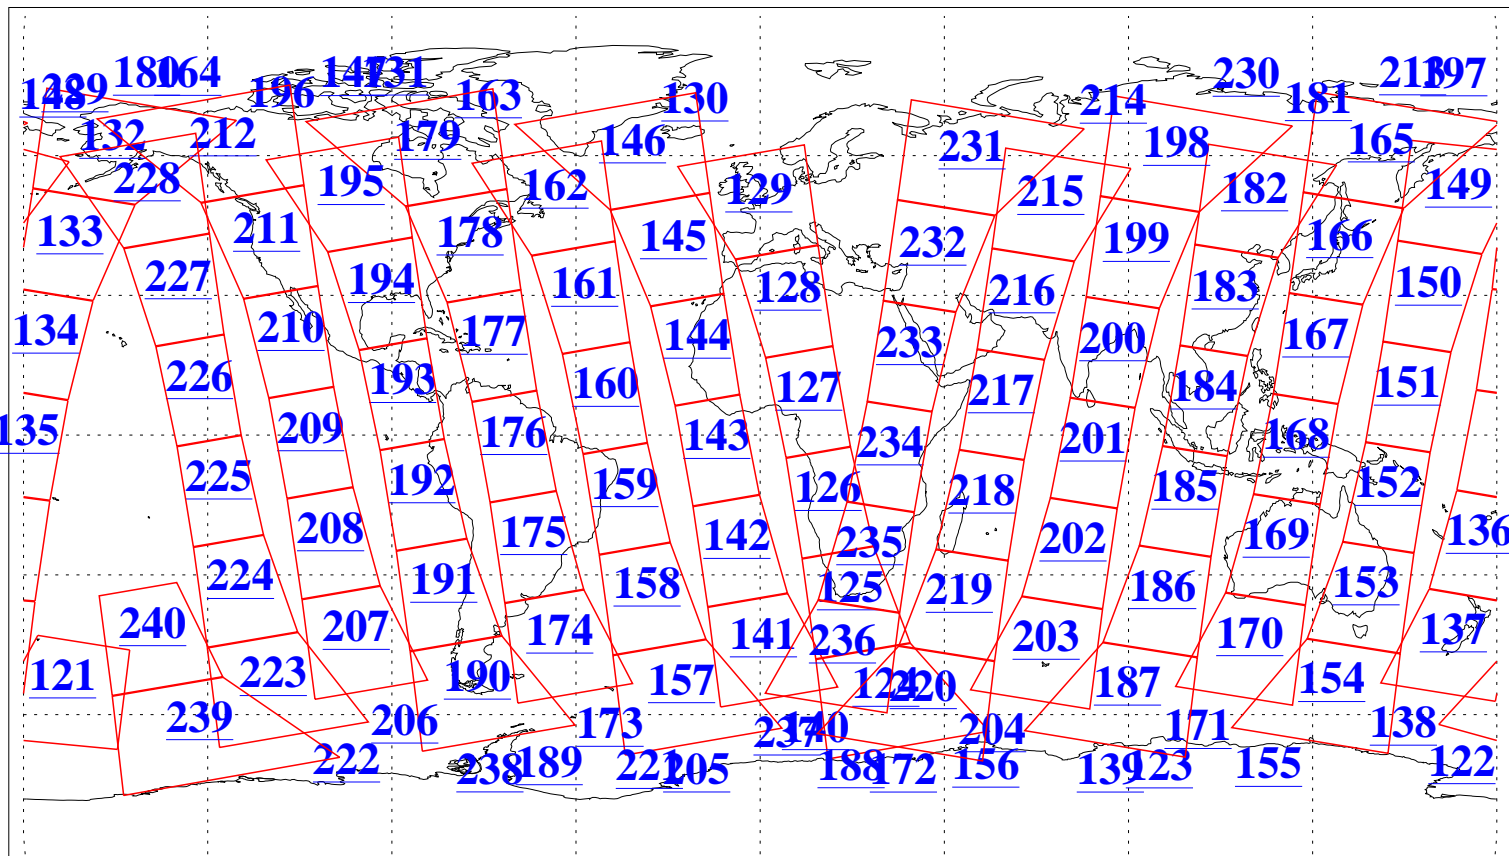

L1B Availability  
 AMSU Granules: 239  
 HSB Granules: 0  
 AIRS Granules: 240

22 Dec 2021  
 DoY 356  
 Aqua Day 7172  
 Granules: 1 to 120

Granules: 121 to 240

Legend: AMSU Available, HSB Available, AIRS Available

L1B Availability  
AMSU Granules: 239  
HSB Granules: 0  
AIRS Granules: 240

22 Dec 2021  
DoY 356  
Aqua Day 7172

Ascending Granules

Descending Granules

Legend: AMSU Available, HSB Available, AIRS Available

L1B Availability  
 AMSU Granules: 239  
 HSB Granules: 0  
 AIRS Granules: 240

22 Dec 2021  
 DoY 356  
 Aqua Day 7172

Northern Hemisphere Granules

Southern Hemisphere Granules

Legend: AMSU Available, HSB Available, **AIRS Available**