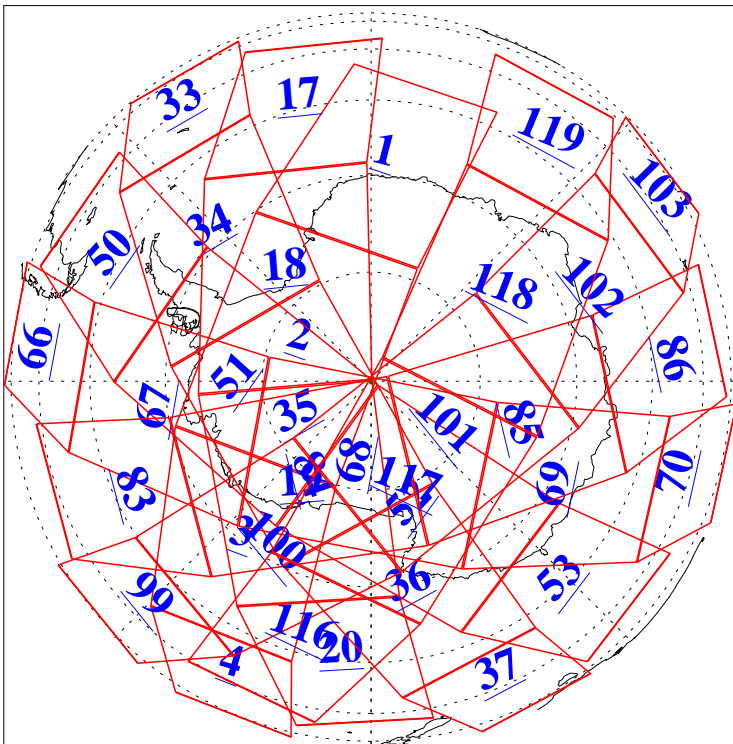

L1B Availability  
AMSU Granules: 239  
HSB Granules: 0  
AIRS Granules: 240

19 Dec 2021  
DoY 353  
Aqua Day 7169  
Granules: 1 to 120

Granules: 121 to 240

Legend: AMSU Available, *HSB Available*, AIRS Available

L1B Availability  
 AMSU Granules: 239  
 HSB Granules: 0  
 AIRS Granules: 240

19 Dec 2021  
 DoY 353  
 Aqua Day 7169

Ascending Granules

Descending Granules

Legend: AMSU Available, HSB Available, AIRS Available

L1B Availability  
 AMSU Granules: 239  
 HSB Granules: 0  
 AIRS Granules: 240

19 Dec 2021  
 DoY 353  
 Aqua Day 7169

Northern Hemisphere Granules

Southern Hemisphere Granules

Legend: AMSU Available, HSB Available, **AIRS Available**