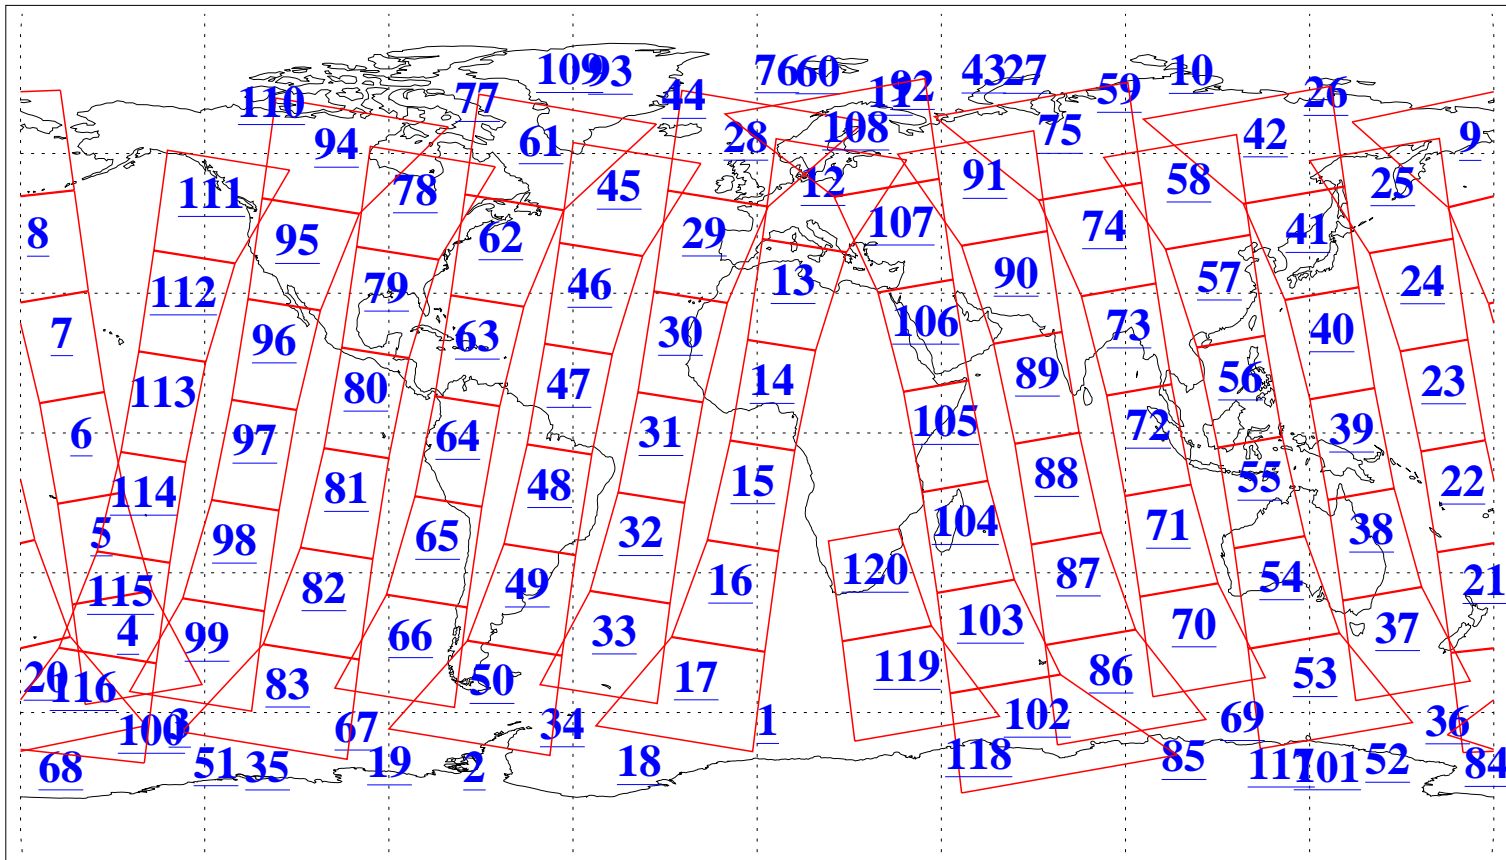

L1B Availability  
AMSU Granules: 239  
HSB Granules: 0  
AIRS Granules: 240

19 Dec 2021  
DoY 353  
Aqua Day 7169  
Granules: 1 to 120

Granules: 121 to 240

Legend: AMSU Available, *HSB Available*, AIRS Available

L1B Availability  
 AMSU Granules: 239  
 HSB Granules: 0  
 AIRS Granules: 240

19 Dec 2021  
 DoY 353  
 Aqua Day 7169

Ascending Granules

Descending Granules

Legend: AMSU Available, HSB Available, AIRS Available

L1B Availability  
 AMSU Granules: 239  
 HSB Granules: 0  
 AIRS Granules: 240

19 Dec 2021  
 DoY 353  
 Aqua Day 7169

Northern Hemisphere Granules

Southern Hemisphere Granules

Legend: AMSU Available, HSB Available, **AIRS Available**