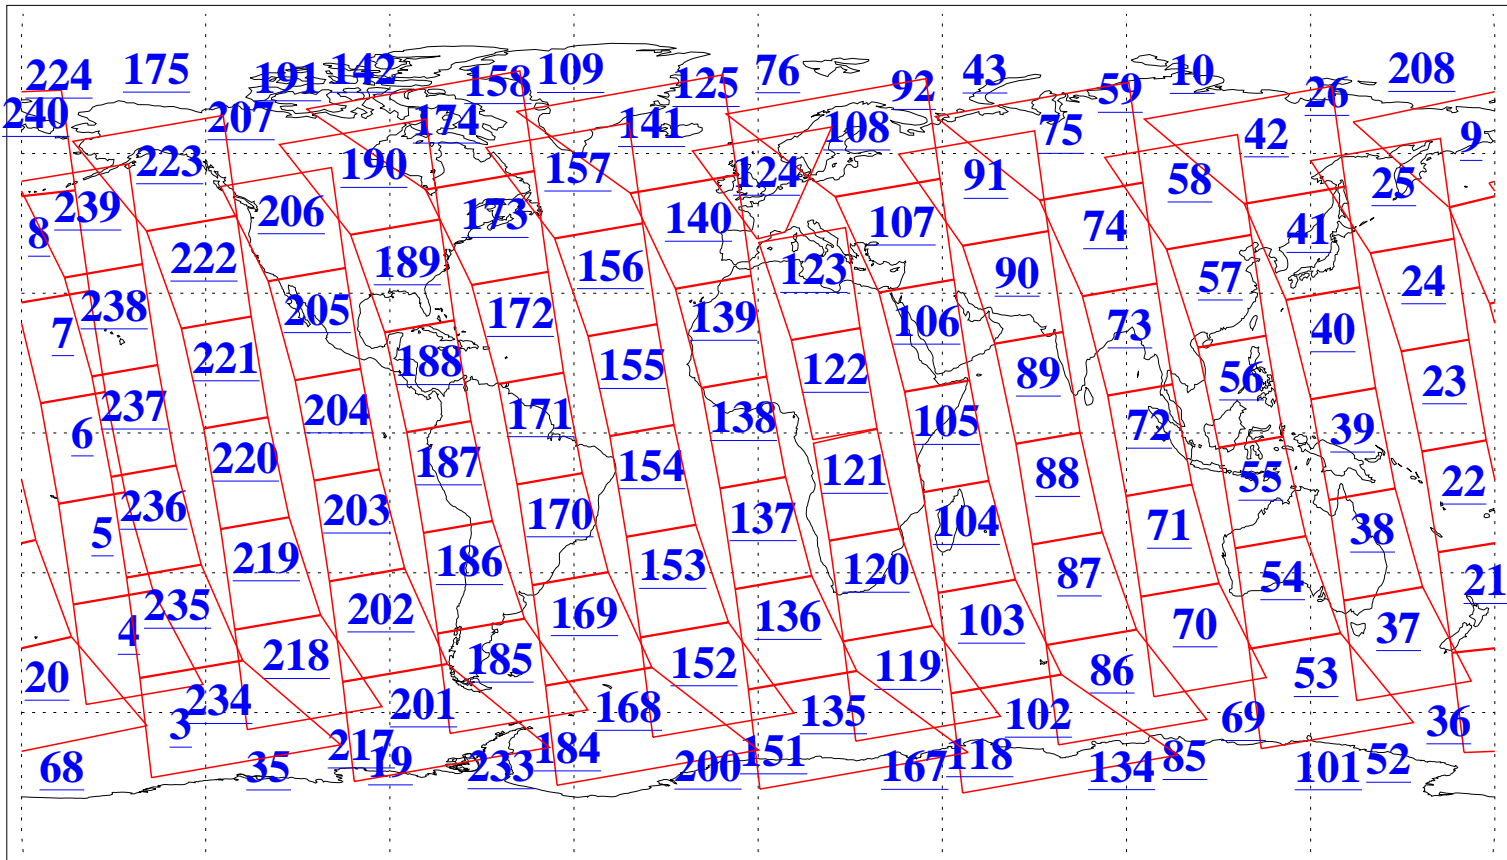

L1B Availability  
AMSU Granules: 239  
HSB Granules: 0  
AIRS Granules: 240

19 Dec 2021  
DoY 353  
Aqua Day 7169  
Granules: 1 to 120

Granules: 121 to 240

Legend: AMSU Available, *HSB Available*, AIRS Available

L1B Availability  
 AMSU Granules: 239  
 HSB Granules: 0  
 AIRS Granules: 240

19 Dec 2021  
 DoY 353  
 Aqua Day 7169

Ascending Granules

Descending Granules

Legend: AMSU Available, HSB Available, AIRS Available

L1B Availability  
 AMSU Granules: 239  
 HSB Granules: 0  
 AIRS Granules: 240

19 Dec 2021  
 DoY 353  
 Aqua Day 7169

Northern Hemisphere Granules

Southern Hemisphere Granules

Legend: AMSU Available, HSB Available, **AIRS Available**