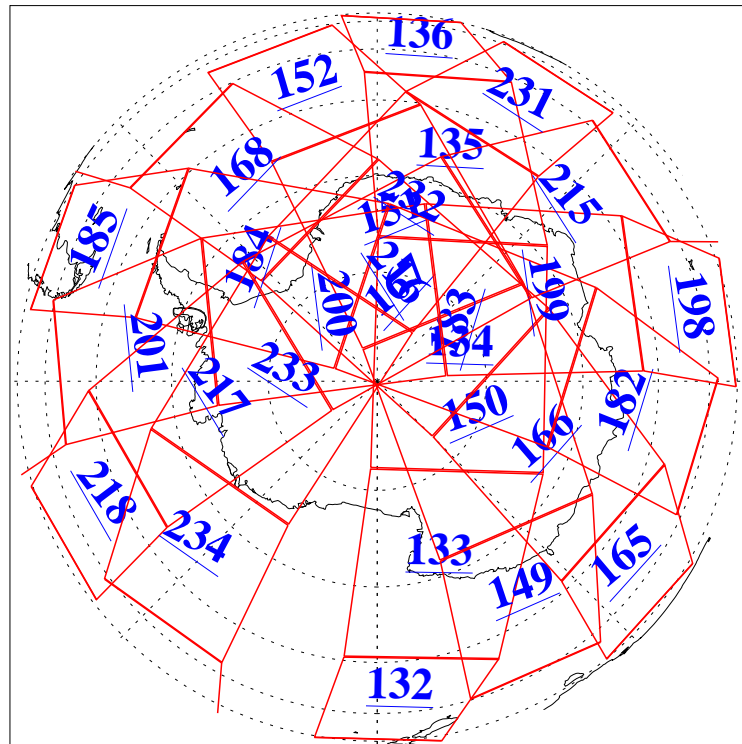

L1B Availability  
 AMSU Granules: 239  
 HSB Granules: 0  
 AIRS Granules: 240

19 Dec 2021  
 DoY 353  
 Aqua Day 7169

Ascending Granules

Descending Granules

Legend: AMSU Available, HSB Available, AIRS Available

L1B Availability  
 AMSU Granules: 239  
 HSB Granules: 0  
 AIRS Granules: 240

19 Dec 2021  
 DoY 353  
 Aqua Day 7169

Northern Hemisphere Granules

Southern Hemisphere Granules

Legend: AMSU Available, HSB Available, **AIRS Available**