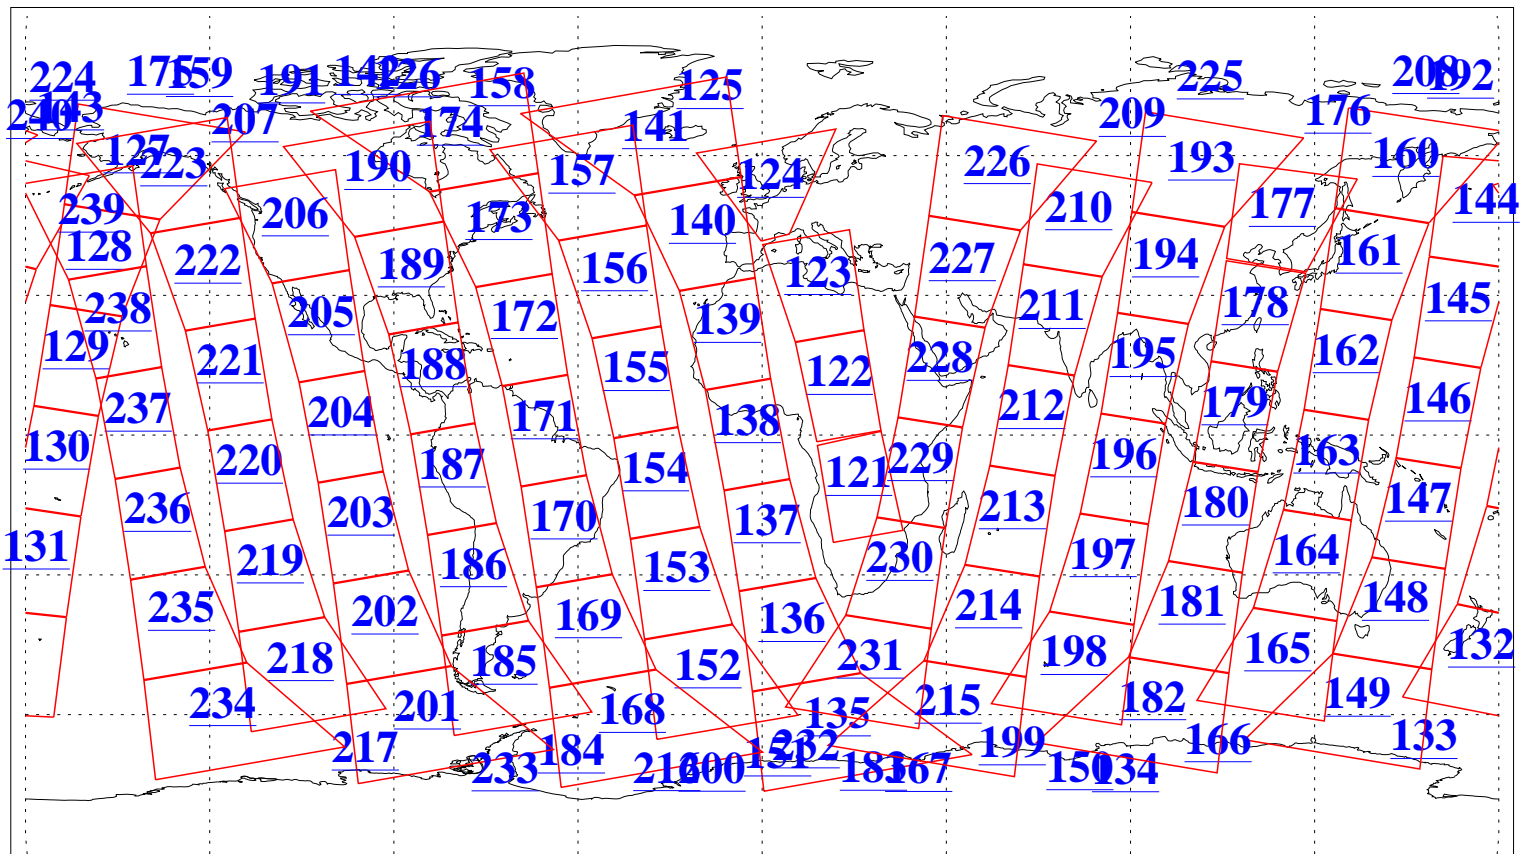

L1B Availability  
AMSU Granules: 239  
HSB Granules: 0  
AIRS Granules: 240

19 Dec 2021  
DoY 353  
Aqua Day 7169  
Granules: 1 to 120

Granules: 121 to 240

Legend: AMSU Available, *HSB Available*, AIRS Available

L1B Availability  
 AMSU Granules: 239  
 HSB Granules: 0  
 AIRS Granules: 240

19 Dec 2021  
 DoY 353  
 Aqua Day 7169

Ascending Granules

Descending Granules

Legend: AMSU Available, HSB Available, AIRS Available

L1B Availability  
 AMSU Granules: 239  
 HSB Granules: 0  
 AIRS Granules: 240

19 Dec 2021  
 DoY 353  
 Aqua Day 7169

Northern Hemisphere Granules

Southern Hemisphere Granules

Legend: AMSU Available, HSB Available, **AIRS Available**