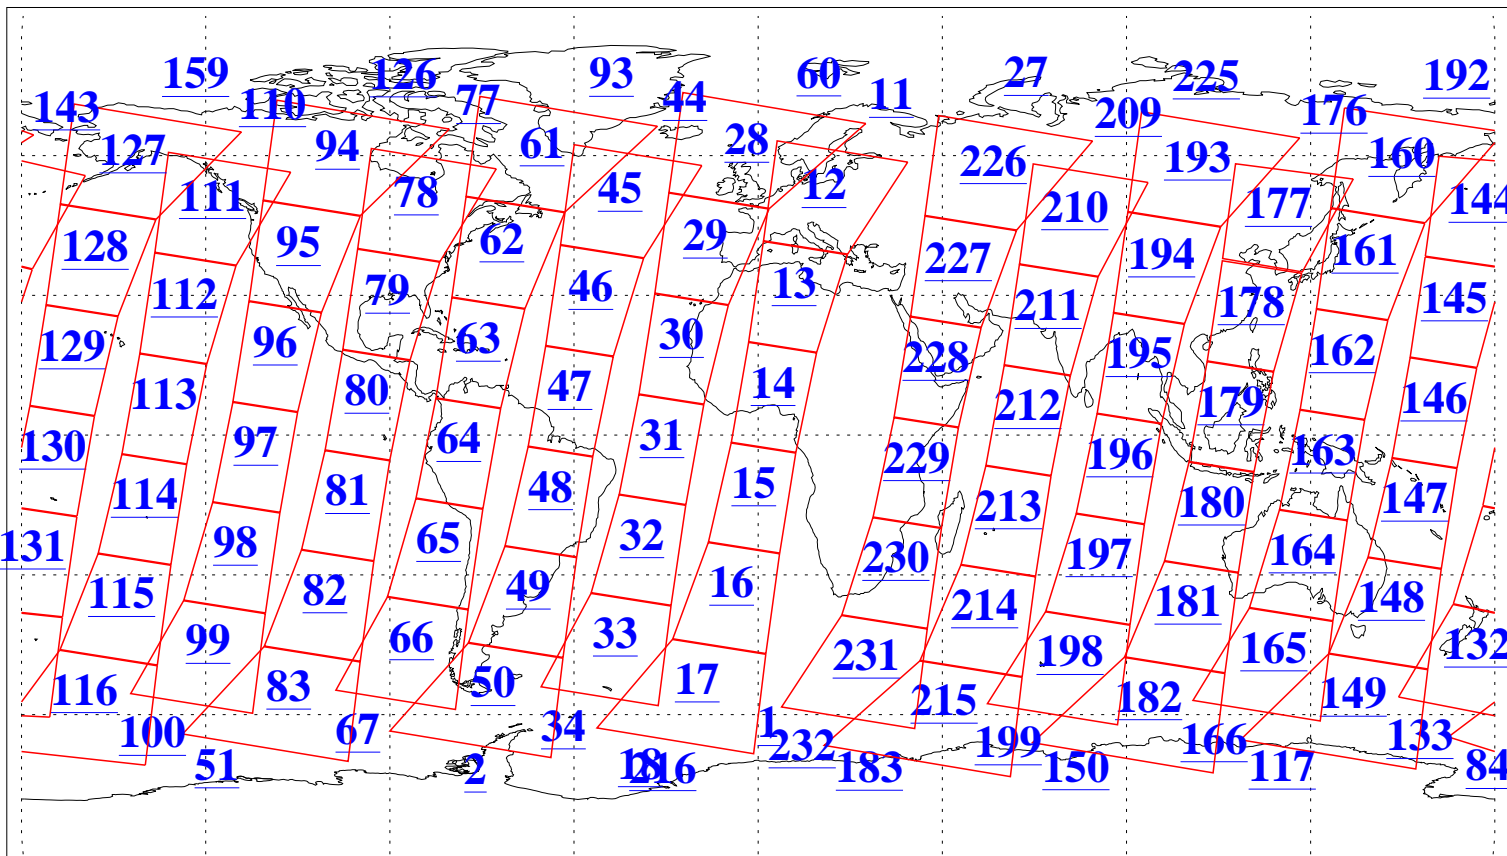

L1B Availability  
AMSU Granules: 239  
HSB Granules: 0  
AIRS Granules: 240

19 Dec 2021  
DoY 353  
Aqua Day 7169  
Granules: 1 to 120

Granules: 121 to 240

Legend: AMSU Available, *HSB Available*, AIRS Available

L1B Availability  
 AMSU Granules: 239  
 HSB Granules: 0  
 AIRS Granules: 240

19 Dec 2021  
 DoY 353  
 Aqua Day 7169

Ascending Granules

Descending Granules

Legend: AMSU Available, HSB Available, AIRS Available

L1B Availability  
 AMSU Granules: 239  
 HSB Granules: 0  
 AIRS Granules: 240

19 Dec 2021  
 DoY 353  
 Aqua Day 7169

Northern Hemisphere Granules

Southern Hemisphere Granules

Legend: AMSU Available, HSB Available, **AIRS Available**