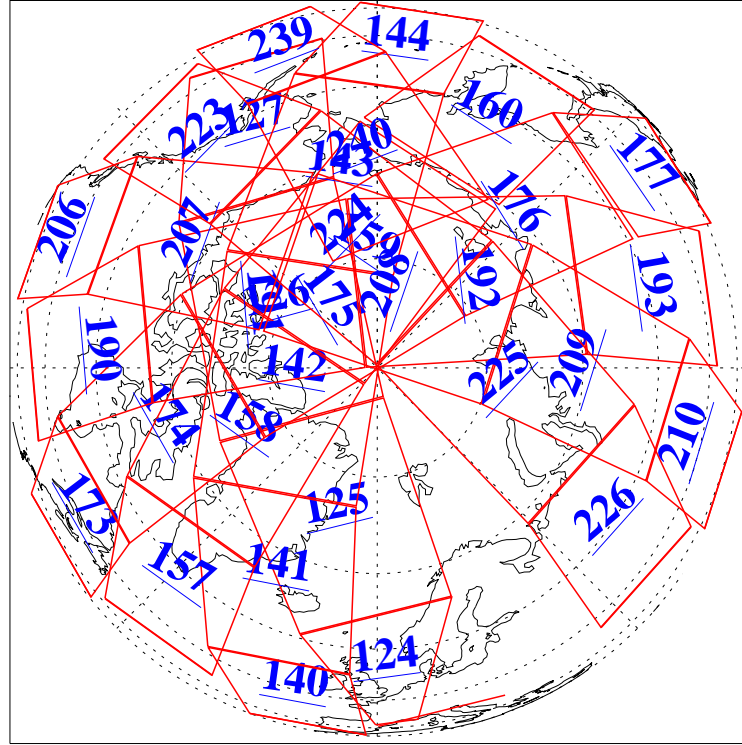

L1B Availability  
 AMSU Granules: 239  
 HSB Granules: 0  
 AIRS Granules: 240

19 Dec 2021  
 DoY 353  
 Aqua Day 7169

Ascending Granules

Descending Granules

Legend: AMSU Available, HSB Available, AIRS Available

L1B Availability  
 AMSU Granules: 239  
 HSB Granules: 0  
 AIRS Granules: 240

19 Dec 2021  
 DoY 353  
 Aqua Day 7169

Northern Hemisphere Granules

Southern Hemisphere Granules

Legend: AMSU Available, HSB Available, **AIRS Available**