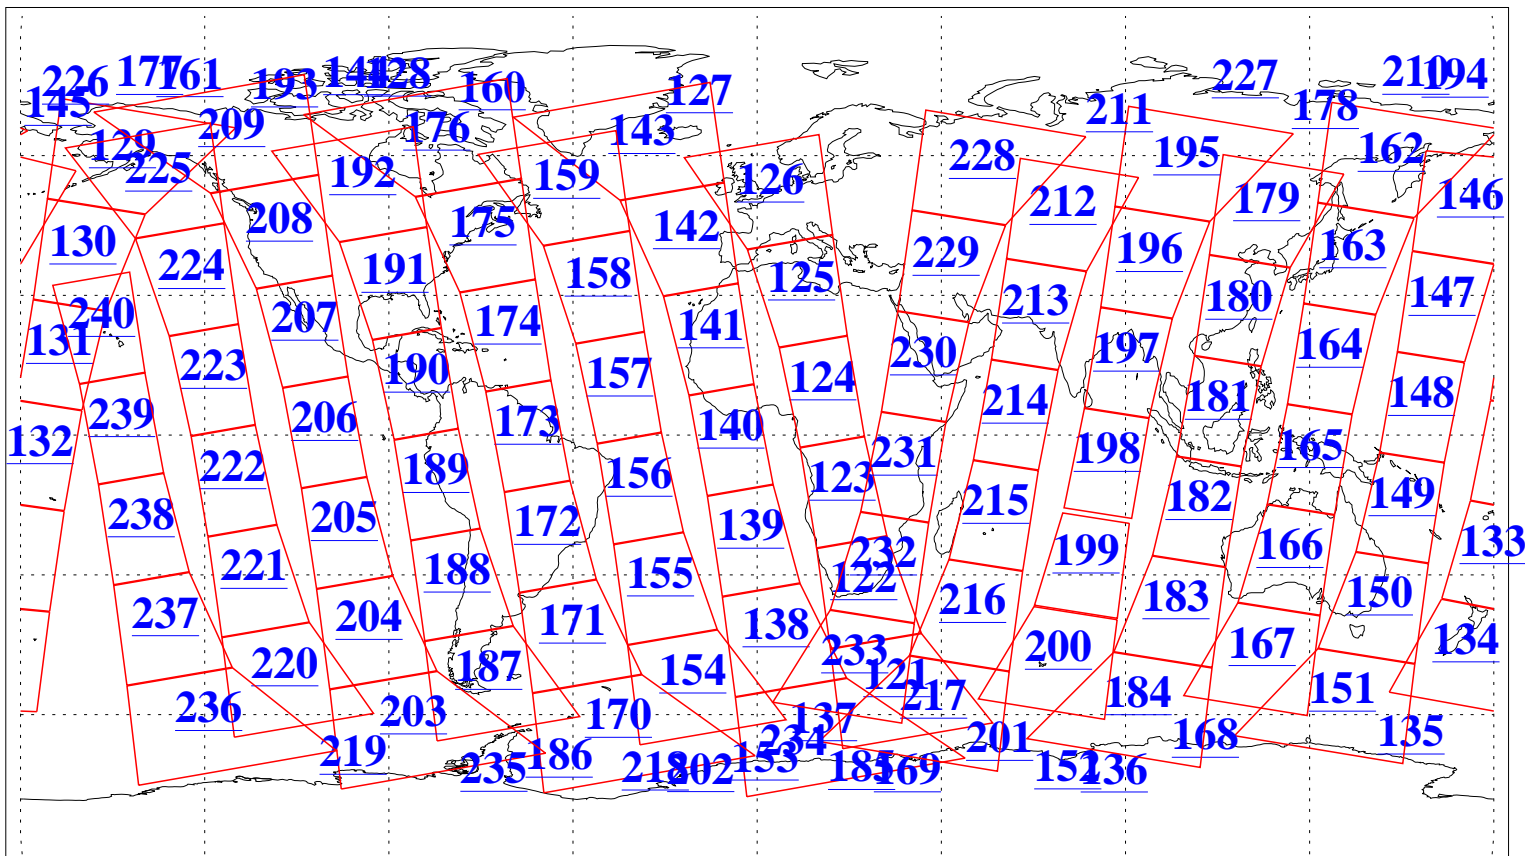

L1B Availability
AMSU Granules: 239
HSB Granules: 0
AIRS Granules: 240

17 Dec 2021
DoY 351
Aqua Day 7167
Granules: 1 to 120

Granules: 121 to 240

Legend: AMSU Available, *HSB Available*, *AIRS Available*

L1B Availability
 AMSU Granules: 239
 HSB Granules: 0
 AIRS Granules: 240

17 Dec 2021
 DoY 351
 Aqua Day 7167

Ascending Granules

Descending Granules

Legend: AMSU Available, HSB Available, AIRS Available

L1B Availability
 AMSU Granules: 239
 HSB Granules: 0
 AIRS Granules: 240

17 Dec 2021
 DoY 351
 Aqua Day 7167

Northern Hemisphere Granules

Southern Hemisphere Granules

Legend: AMSU Available, HSB Available, **AIRS Available**