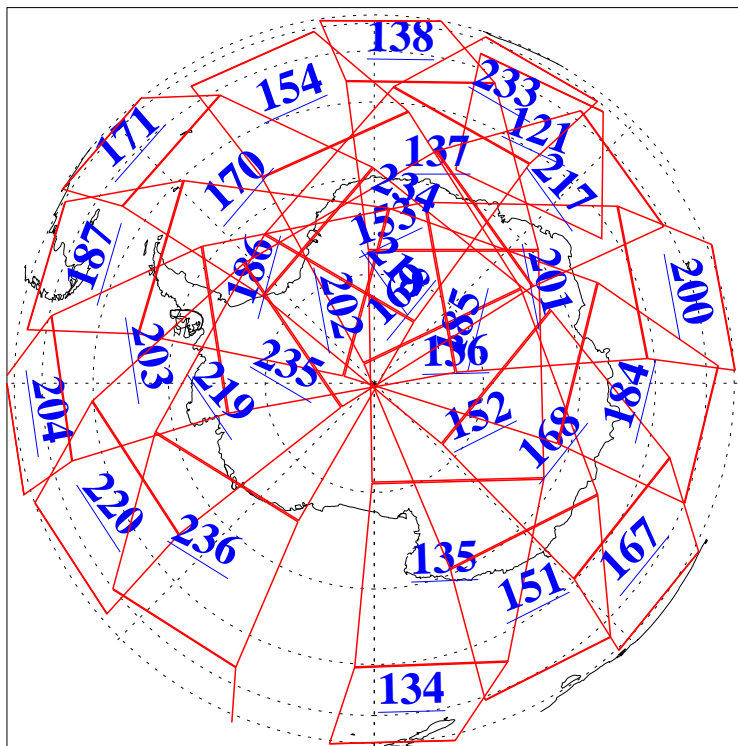

L1B Availability
AMSU Granules: 239
HSB Granules: 0
AIRS Granules: 240

17 Dec 2021
DoY 351
Aqua Day 7167
Granules: 1 to 120

Granules: 121 to 240

Legend: AMSU Available, *HSB Available*, *AIRS Available*

L1B Availability
 AMSU Granules: 239
 HSB Granules: 0
 AIRS Granules: 240

17 Dec 2021
 DoY 351
 Aqua Day 7167

Ascending Granules

Descending Granules

Legend: AMSU Available, HSB Available, AIRS Available

L1B Availability
 AMSU Granules: 239
 HSB Granules: 0
 AIRS Granules: 240

17 Dec 2021
 DoY 351
 Aqua Day 7167

Northern Hemisphere Granules

Southern Hemisphere Granules

Legend: AMSU Available, HSB Available, **AIRS Available**