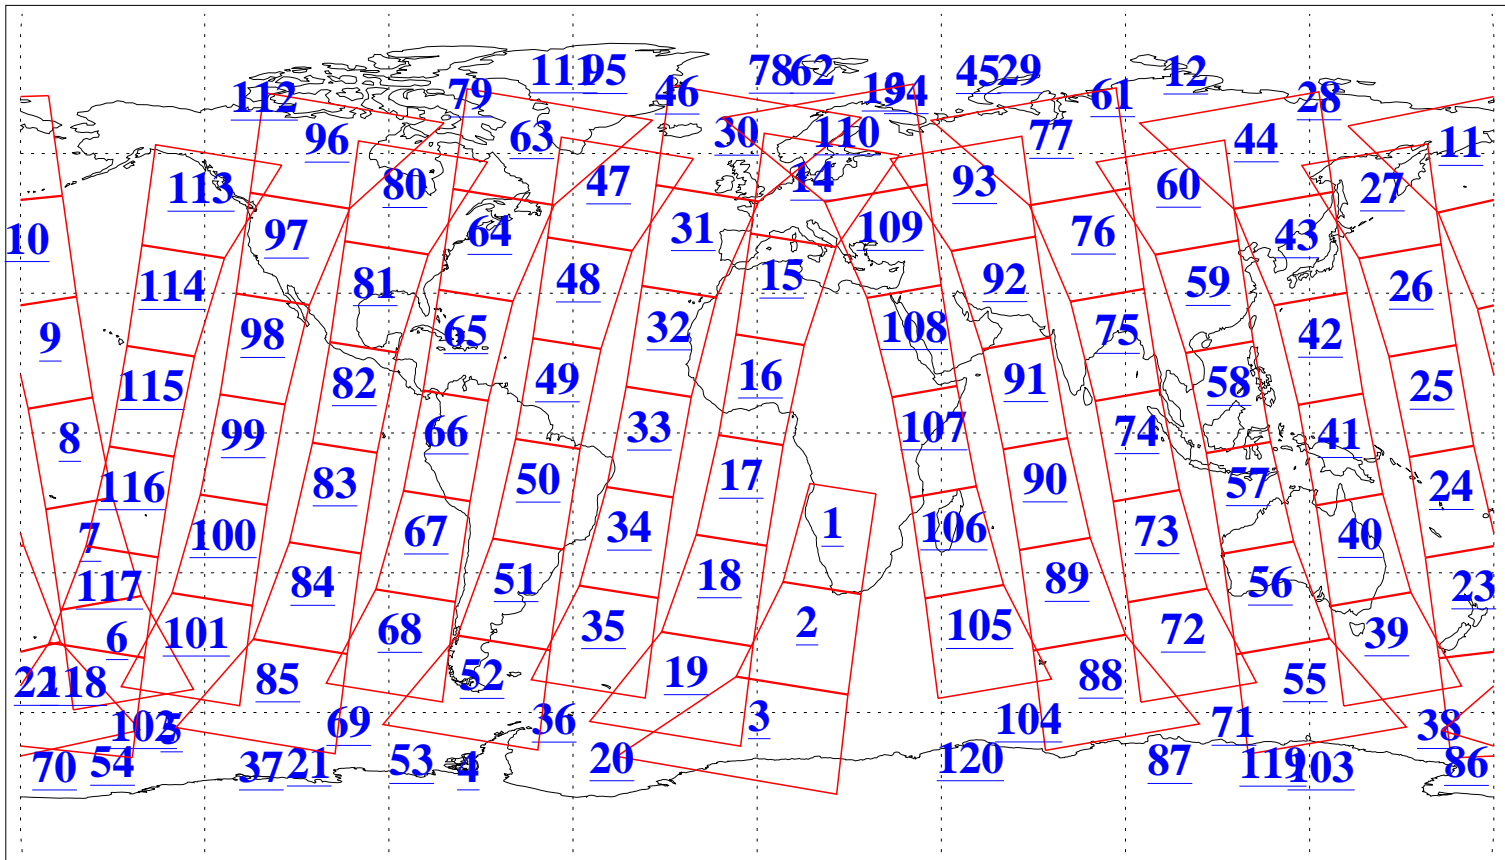

L1B Availability
AMSU Granules: 239
HSB Granules: 0
AIRS Granules: 240

17 Dec 2021
DoY 351
Aqua Day 7167
Granules: 1 to 120

Granules: 121 to 240

Legend: AMSU Available, *HSB Available*, *AIRS Available*

L1B Availability
 AMSU Granules: 239
 HSB Granules: 0
 AIRS Granules: 240

17 Dec 2021
 DoY 351
 Aqua Day 7167

Ascending Granules

Descending Granules

Legend: AMSU Available, HSB Available, AIRS Available

L1B Availability
 AMSU Granules: 239
 HSB Granules: 0
 AIRS Granules: 240

17 Dec 2021
 DoY 351
 Aqua Day 7167

Northern Hemisphere Granules

Southern Hemisphere Granules

Legend: AMSU Available, HSB Available, **AIRS Available**