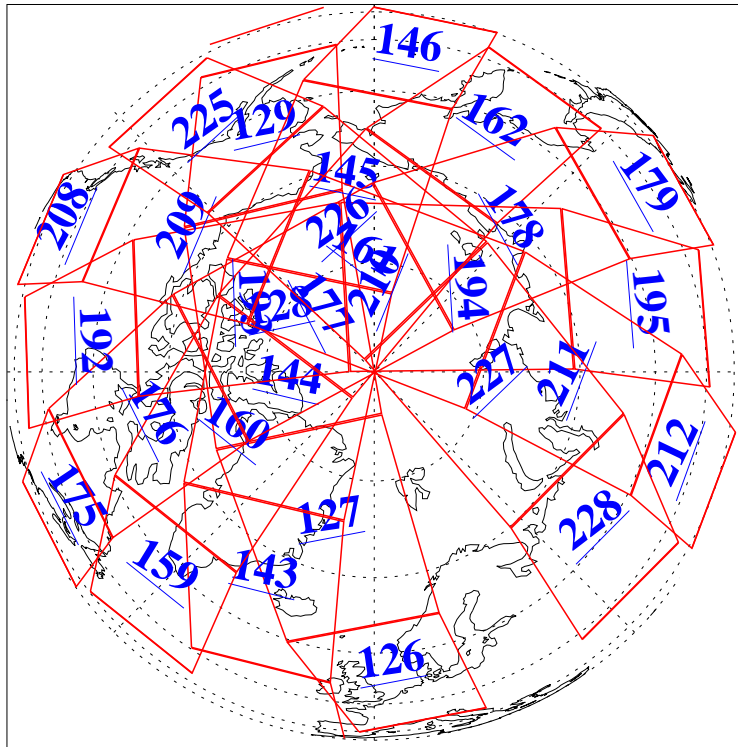

17 Dec 2021
 DoY 351
 Aqua Day 7167

Ascending Granules

Descending Granules

Legend: AMSU Available, HSB Available, AIRS Available

L1B Availability
 AMSU Granules: 239
 HSB Granules: 0
 AIRS Granules: 240

17 Dec 2021
 DoY 351
 Aqua Day 7167

Northern Hemisphere Granules

Southern Hemisphere Granules

Legend: AMSU Available, HSB Available, **AIRS Available**