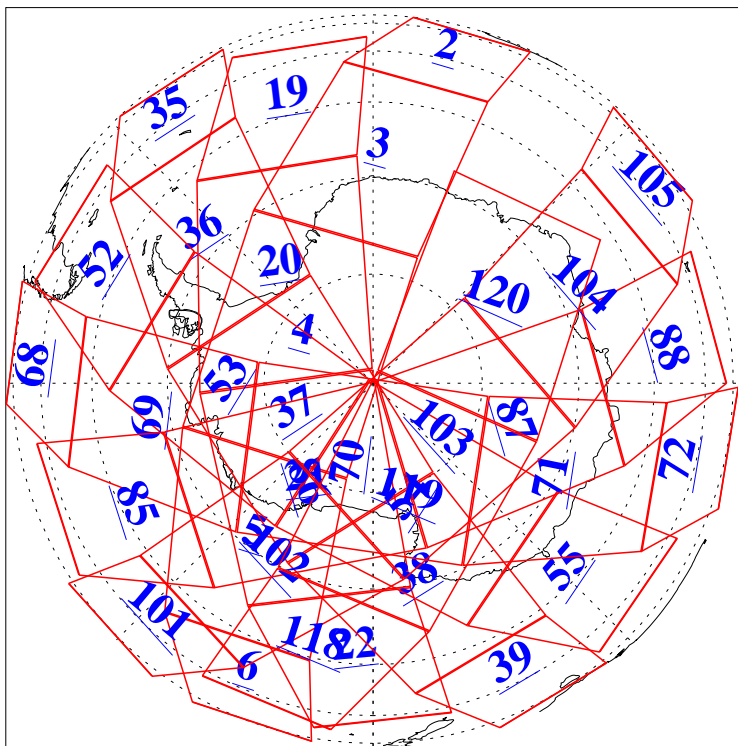

L1B Availability
AMSU Granules: 239
HSB Granules: 0
AIRS Granules: 240

17 Dec 2021
DoY 351
Aqua Day 7167
Granules: 1 to 120

Granules: 121 to 240

Legend: AMSU Available, *HSB Available*, *AIRS Available*

L1B Availability
 AMSU Granules: 239
 HSB Granules: 0
 AIRS Granules: 240

17 Dec 2021
 DoY 351
 Aqua Day 7167

Ascending Granules

Descending Granules

Legend: AMSU Available, HSB Available, AIRS Available

L1B Availability
 AMSU Granules: 239
 HSB Granules: 0
 AIRS Granules: 240

17 Dec 2021
 DoY 351
 Aqua Day 7167

Northern Hemisphere Granules

Southern Hemisphere Granules

Legend: AMSU Available, HSB Available, **AIRS Available**