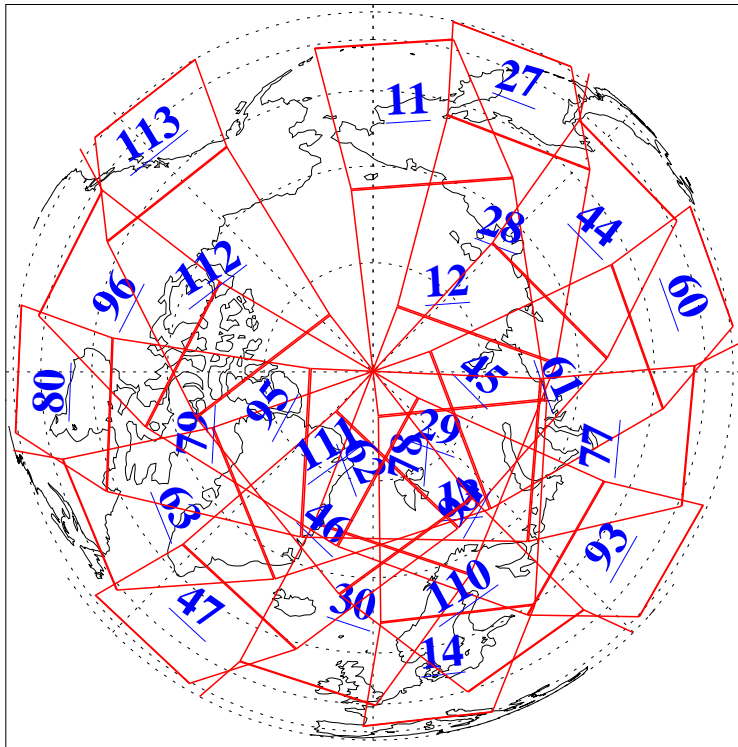

L1B Availability
AMSU Granules: 239
HSB Granules: 0
AIRS Granules: 240

17 Dec 2021
DoY 351
Aqua Day 7167
Granules: 1 to 120

Granules: 121 to 240

Legend: AMSU Available, *HSB Available*, *AIRS Available*

L1B Availability
 AMSU Granules: 239
 HSB Granules: 0
 AIRS Granules: 240

17 Dec 2021
 DoY 351
 Aqua Day 7167

Ascending Granules

Descending Granules

Legend: AMSU Available, HSB Available, AIRS Available

L1B Availability
 AMSU Granules: 239
 HSB Granules: 0
 AIRS Granules: 240

17 Dec 2021
 DoY 351
 Aqua Day 7167

Northern Hemisphere Granules

Southern Hemisphere Granules

Legend: AMSU Available, HSB Available, **AIRS Available**