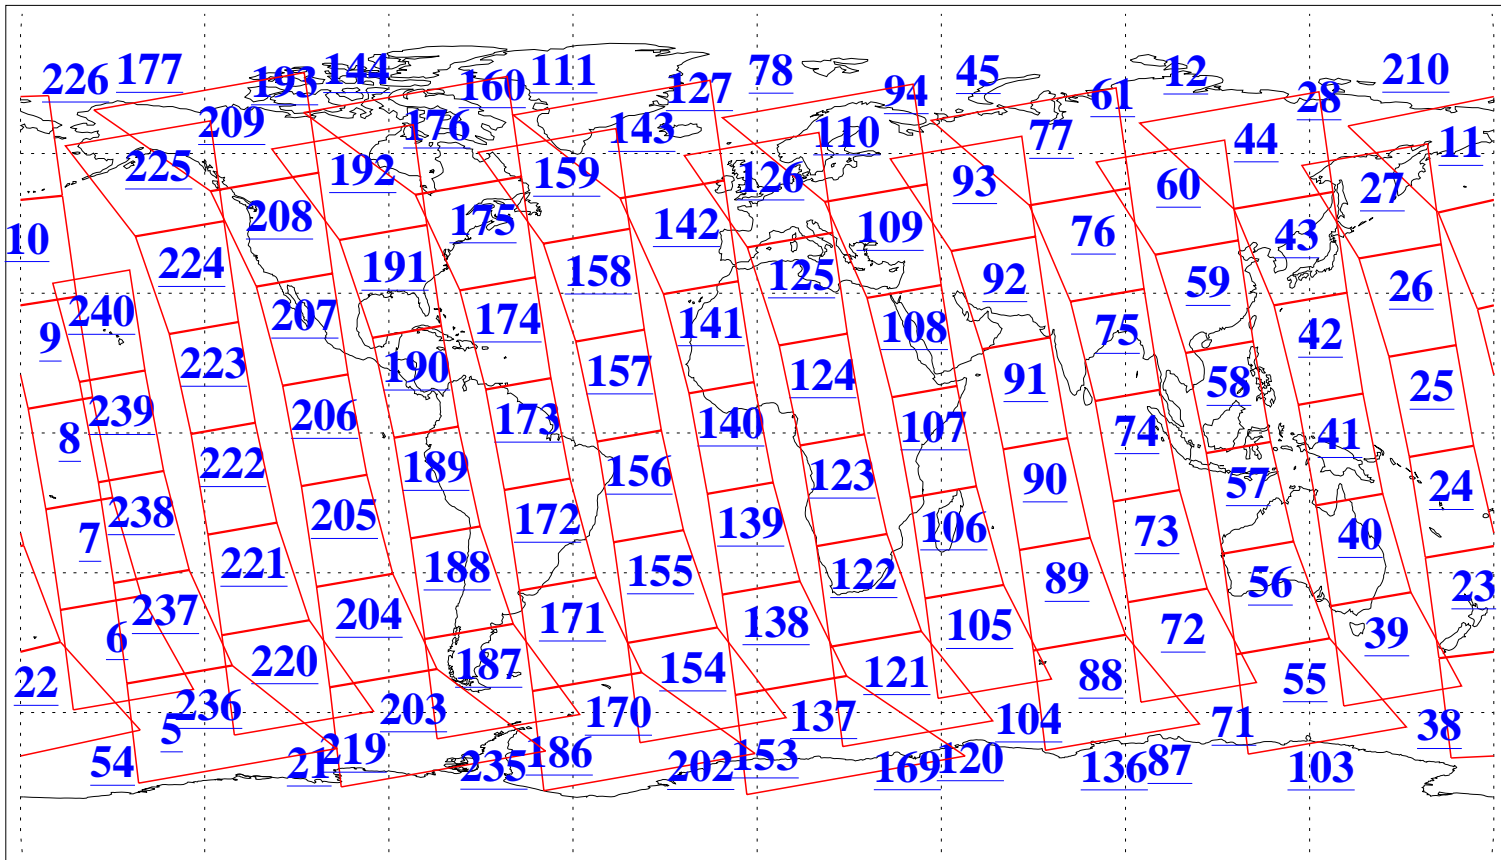

L1B Availability
AMSU Granules: 239
HSB Granules: 0
AIRS Granules: 240

17 Dec 2021
DoY 351
Aqua Day 7167
Granules: 1 to 120

Granules: 121 to 240

Legend: AMSU Available, *HSB Available*, *AIRS Available*

L1B Availability
 AMSU Granules: 239
 HSB Granules: 0
 AIRS Granules: 240

17 Dec 2021
 DoY 351
 Aqua Day 7167

Ascending Granules

Descending Granules

Legend: AMSU Available, HSB Available, AIRS Available

L1B Availability
 AMSU Granules: 239
 HSB Granules: 0
 AIRS Granules: 240

17 Dec 2021
 DoY 351
 Aqua Day 7167

Northern Hemisphere Granules

Southern Hemisphere Granules

Legend: AMSU Available, HSB Available, **AIRS Available**