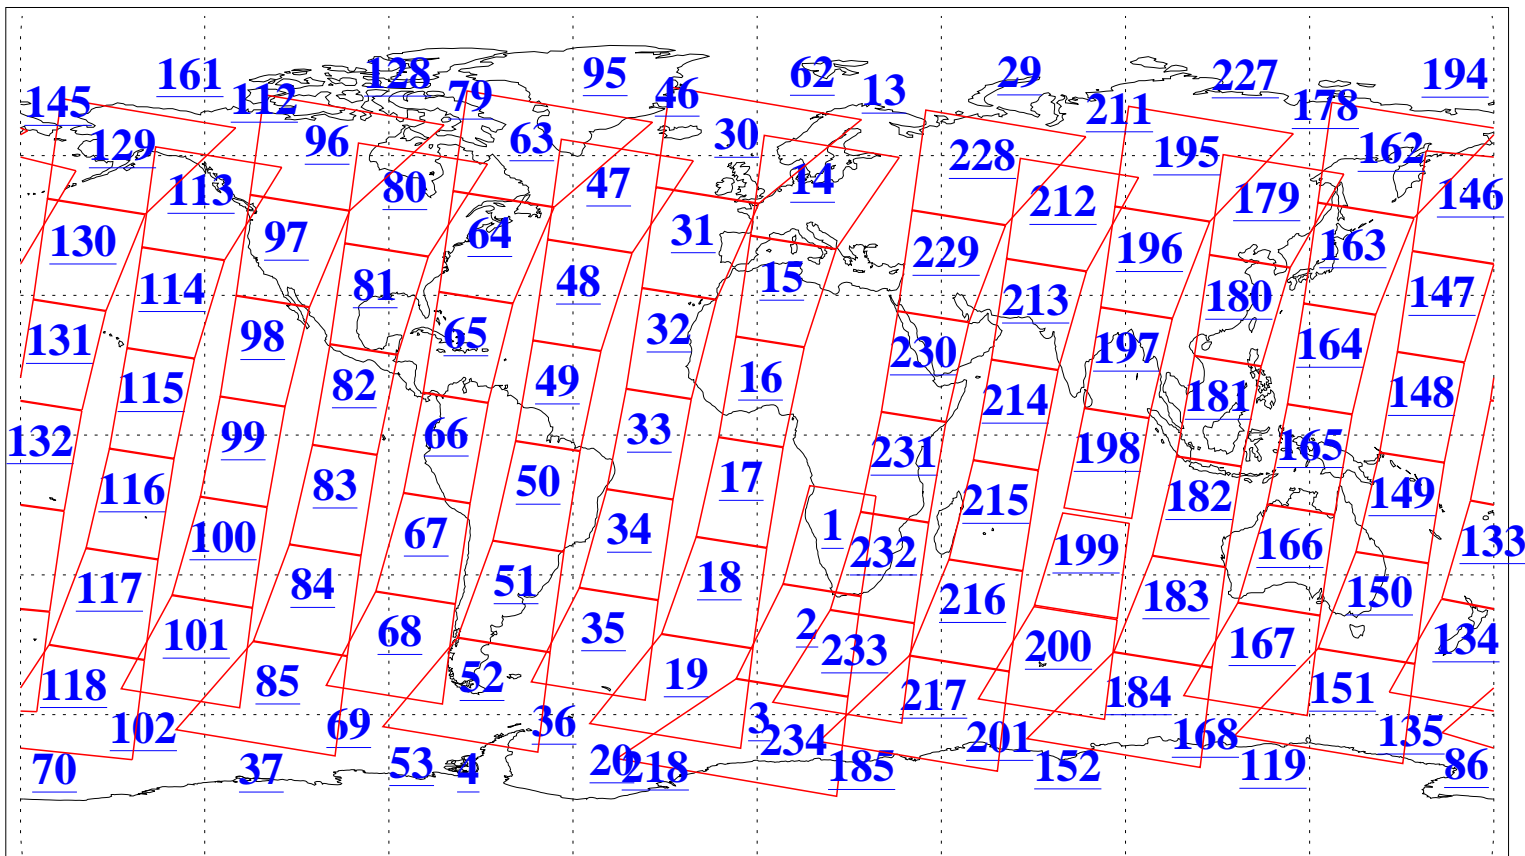

L1B Availability
AMSU Granules: 239
HSB Granules: 0
AIRS Granules: 240

17 Dec 2021
DoY 351
Aqua Day 7167
Granules: 1 to 120

Granules: 121 to 240

Legend: AMSU Available, *HSB Available*, *AIRS Available*

L1B Availability
 AMSU Granules: 239
 HSB Granules: 0
 AIRS Granules: 240

17 Dec 2021
 DoY 351
 Aqua Day 7167

Ascending Granules

Descending Granules

Legend: AMSU Available, HSB Available, AIRS Available

L1B Availability
 AMSU Granules: 239
 HSB Granules: 0
 AIRS Granules: 240

17 Dec 2021
 DoY 351
 Aqua Day 7167

Northern Hemisphere Granules

Southern Hemisphere Granules

Legend: AMSU Available, HSB Available, **AIRS Available**