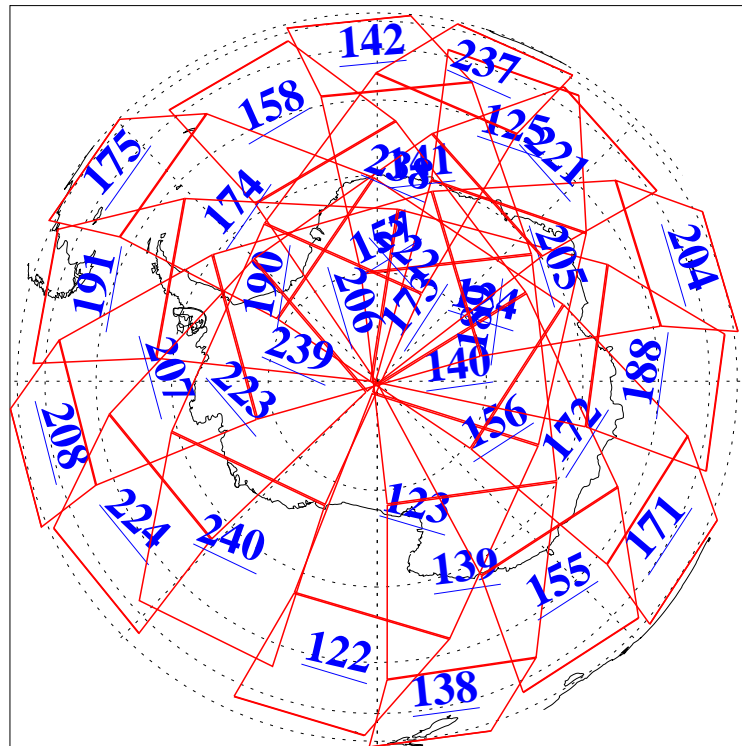

L1B Availability
AMSU Granules: 239
HSB Granules: 0
AIRS Granules: 240

13 Dec 2021
DoY 347
Aqua Day 7163
Granules: 1 to 120

Granules: 121 to 240

Legend: AMSU Available, HSB Available, AIRS Available

L1B Availability
 AMSU Granules: 239
 HSB Granules: 0
 AIRS Granules: 240

13 Dec 2021
 DoY 347
 Aqua Day 7163

Ascending Granules

Descending Granules

Legend: AMSU Available, HSB Available, AIRS Available

L1B Availability
 AMSU Granules: 239
 HSB Granules: 0
 AIRS Granules: 240

13 Dec 2021
 DoY 347
 Aqua Day 7163

Northern Hemisphere Granules

Southern Hemisphere Granules

Legend: AMSU Available, HSB Available, **AIRS Available**