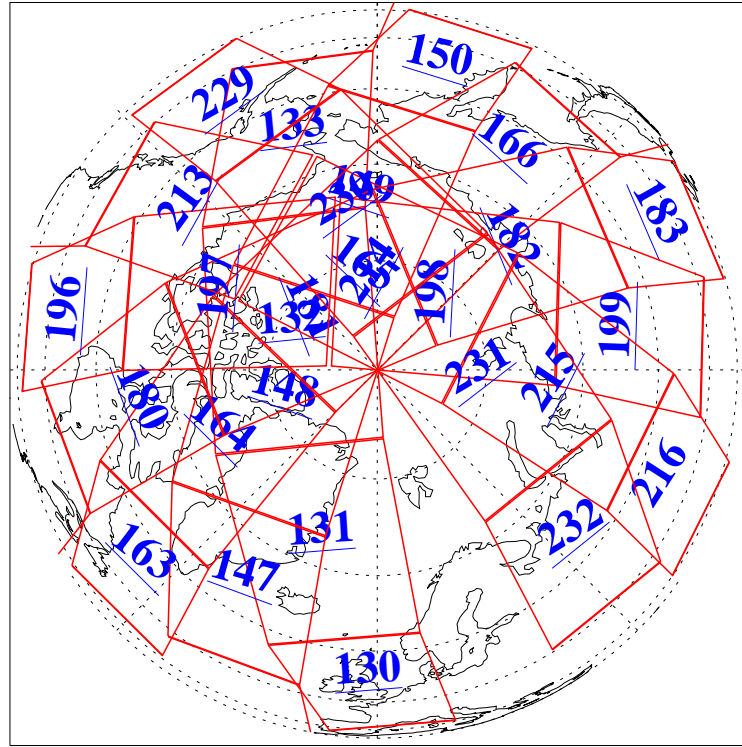

13 Dec 2021
 DoY 347
 Aqua Day 7163

Ascending Granules

Descending Granules

Legend: AMSU Available, HSB Available, AIRS Available

L1B Availability
 AMSU Granules: 239
 HSB Granules: 0
 AIRS Granules: 240

13 Dec 2021
 DoY 347
 Aqua Day 7163

Northern Hemisphere Granules

Southern Hemisphere Granules

Legend: AMSU Available, HSB Available, **AIRS Available**