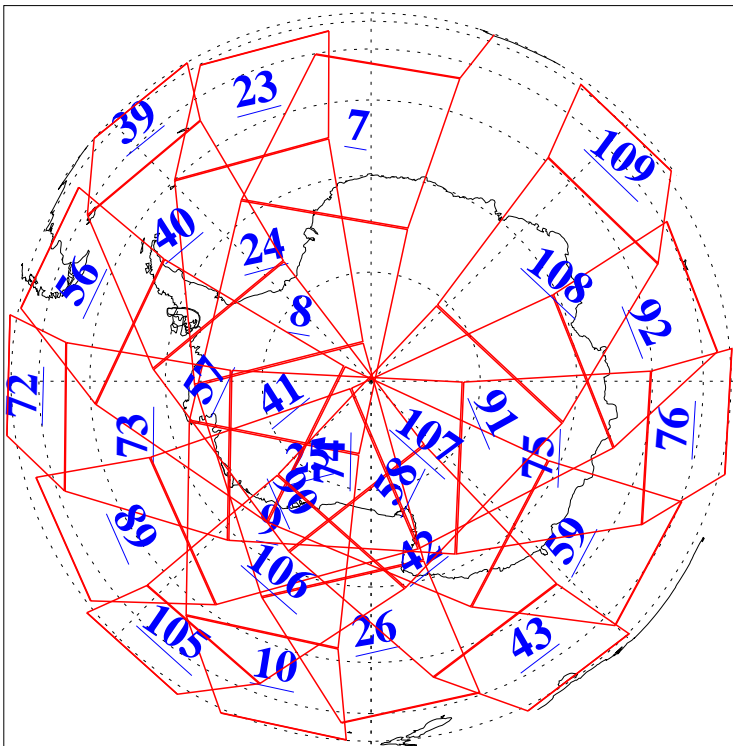

L1B Availability
AMSU Granules: 239
HSB Granules: 0
AIRS Granules: 240

13 Dec 2021
DoY 347
Aqua Day 7163
Granules: 1 to 120

Granules: 121 to 240

Legend: AMSU Available, HSB Available, AIRS Available

L1B Availability
 AMSU Granules: 239
 HSB Granules: 0
 AIRS Granules: 240

13 Dec 2021
 DoY 347
 Aqua Day 7163

Ascending Granules

Descending Granules

Legend: AMSU Available, HSB Available, AIRS Available

L1B Availability
 AMSU Granules: 239
 HSB Granules: 0
 AIRS Granules: 240

13 Dec 2021
 DoY 347
 Aqua Day 7163

Northern Hemisphere Granules

Southern Hemisphere Granules

Legend: AMSU Available, HSB Available, **AIRS Available**