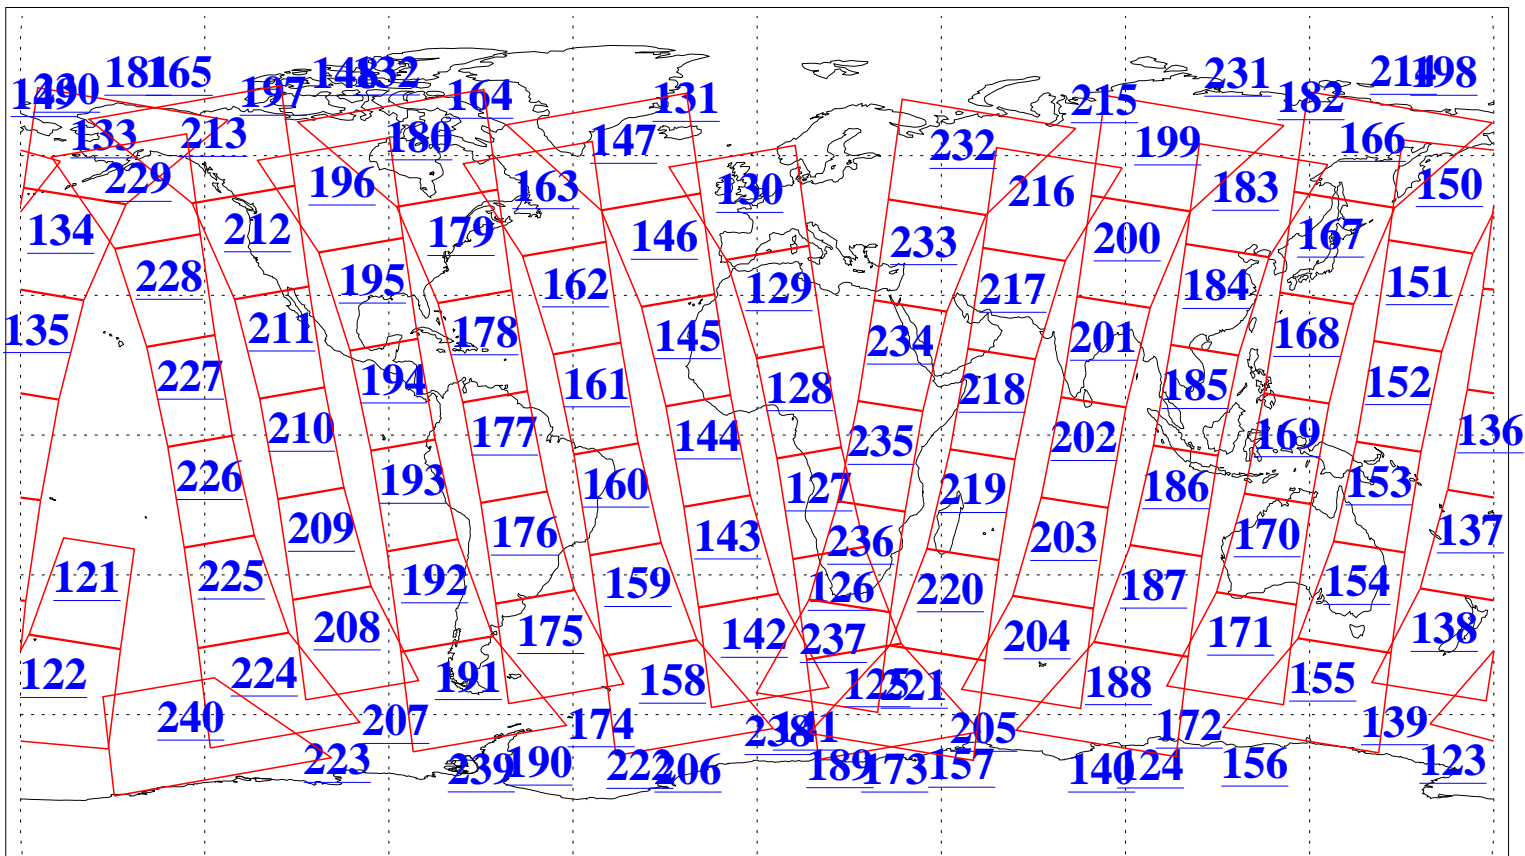

L1B Availability
AMSU Granules: 239
HSB Granules: 0
AIRS Granules: 240

13 Dec 2021
DoY 347
Aqua Day 7163
Granules: 1 to 120

Granules: 121 to 240

Legend: AMSU Available, HSB Available, AIRS Available

L1B Availability
 AMSU Granules: 239
 HSB Granules: 0
 AIRS Granules: 240

13 Dec 2021
 DoY 347
 Aqua Day 7163

Ascending Granules

Descending Granules

Legend: AMSU Available, HSB Available, AIRS Available

L1B Availability
 AMSU Granules: 239
 HSB Granules: 0
 AIRS Granules: 240

13 Dec 2021
 DoY 347
 Aqua Day 7163

Northern Hemisphere Granules

Southern Hemisphere Granules

Legend: AMSU Available, HSB Available, **AIRS Available**