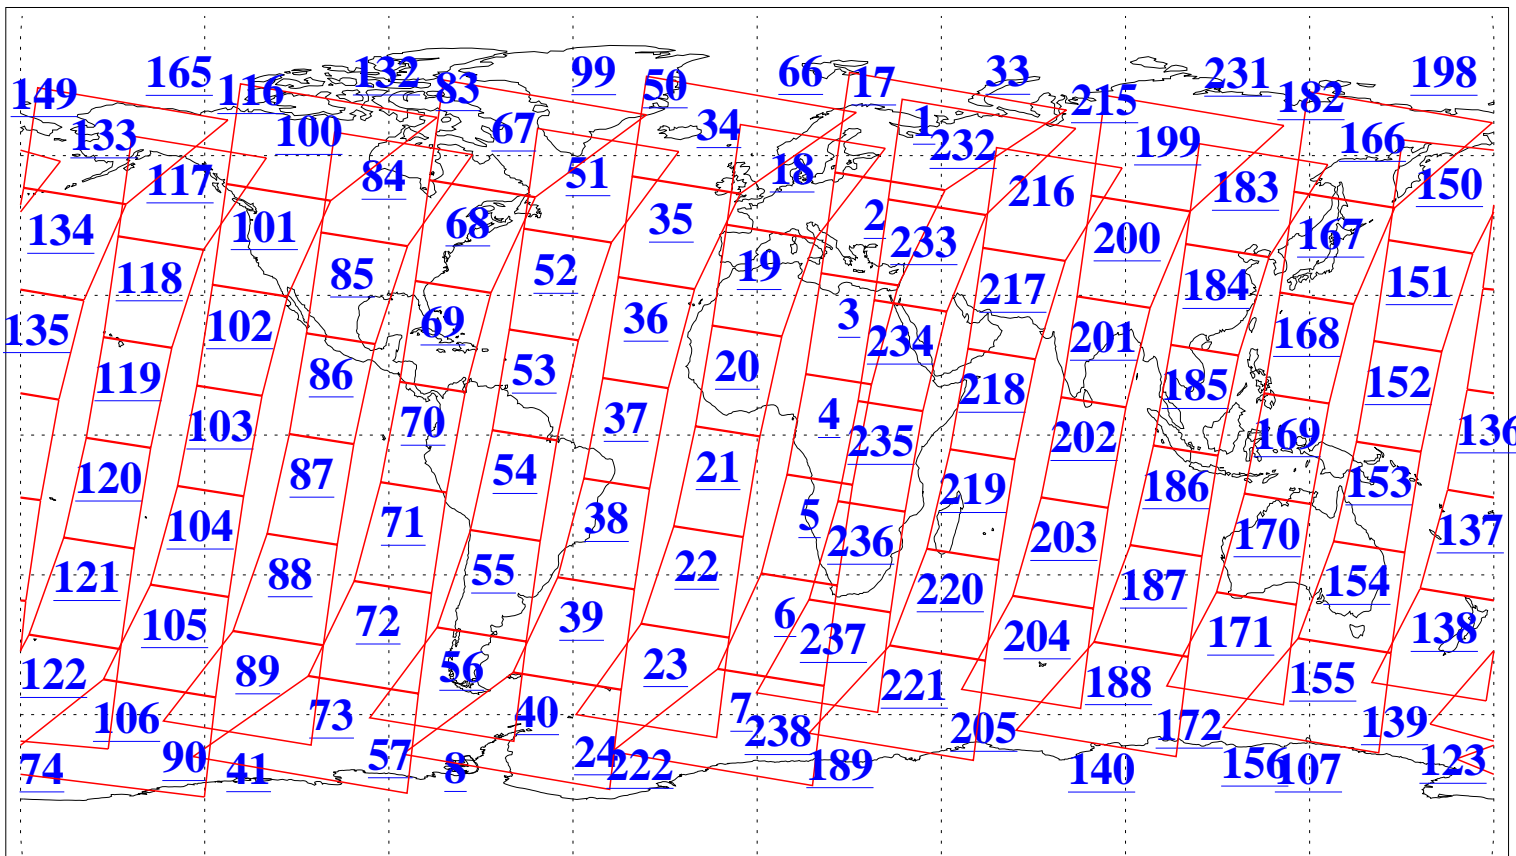

L1B Availability
AMSU Granules: 239
HSB Granules: 0
AIRS Granules: 240

13 Dec 2021
DoY 347
Aqua Day 7163
Granules: 1 to 120

Granules: 121 to 240

Legend: AMSU Available, HSB Available, AIRS Available

L1B Availability
 AMSU Granules: 239
 HSB Granules: 0
 AIRS Granules: 240

13 Dec 2021
 DoY 347
 Aqua Day 7163

Ascending Granules

Descending Granules

Legend: AMSU Available, HSB Available, AIRS Available

L1B Availability
 AMSU Granules: 239
 HSB Granules: 0
 AIRS Granules: 240

13 Dec 2021
 DoY 347
 Aqua Day 7163

Northern Hemisphere Granules

Southern Hemisphere Granules

Legend: AMSU Available, HSB Available, **AIRS Available**