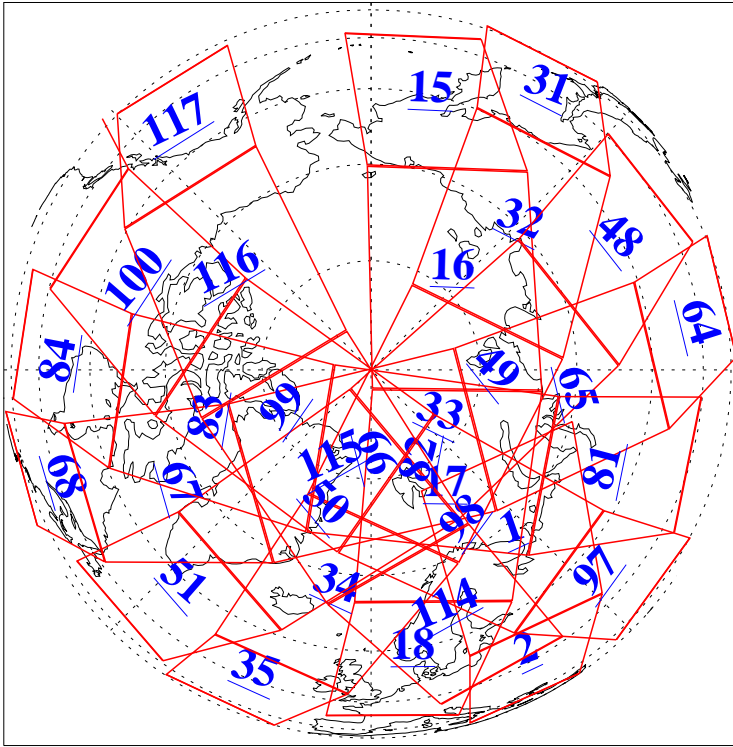

L1B Availability
AMSU Granules: 239
HSB Granules: 0
AIRS Granules: 240

13 Dec 2021
DoY 347
Aqua Day 7163
Granules: 1 to 120

Granules: 121 to 240

Legend: AMSU Available, HSB Available, AIRS Available

L1B Availability
 AMSU Granules: 239
 HSB Granules: 0
 AIRS Granules: 240

13 Dec 2021
 DoY 347
 Aqua Day 7163

Ascending Granules

Descending Granules

Legend: AMSU Available, HSB Available, AIRS Available

L1B Availability
 AMSU Granules: 239
 HSB Granules: 0
 AIRS Granules: 240

13 Dec 2021
 DoY 347
 Aqua Day 7163

Northern Hemisphere Granules

Southern Hemisphere Granules

Legend: AMSU Available, HSB Available, **AIRS Available**