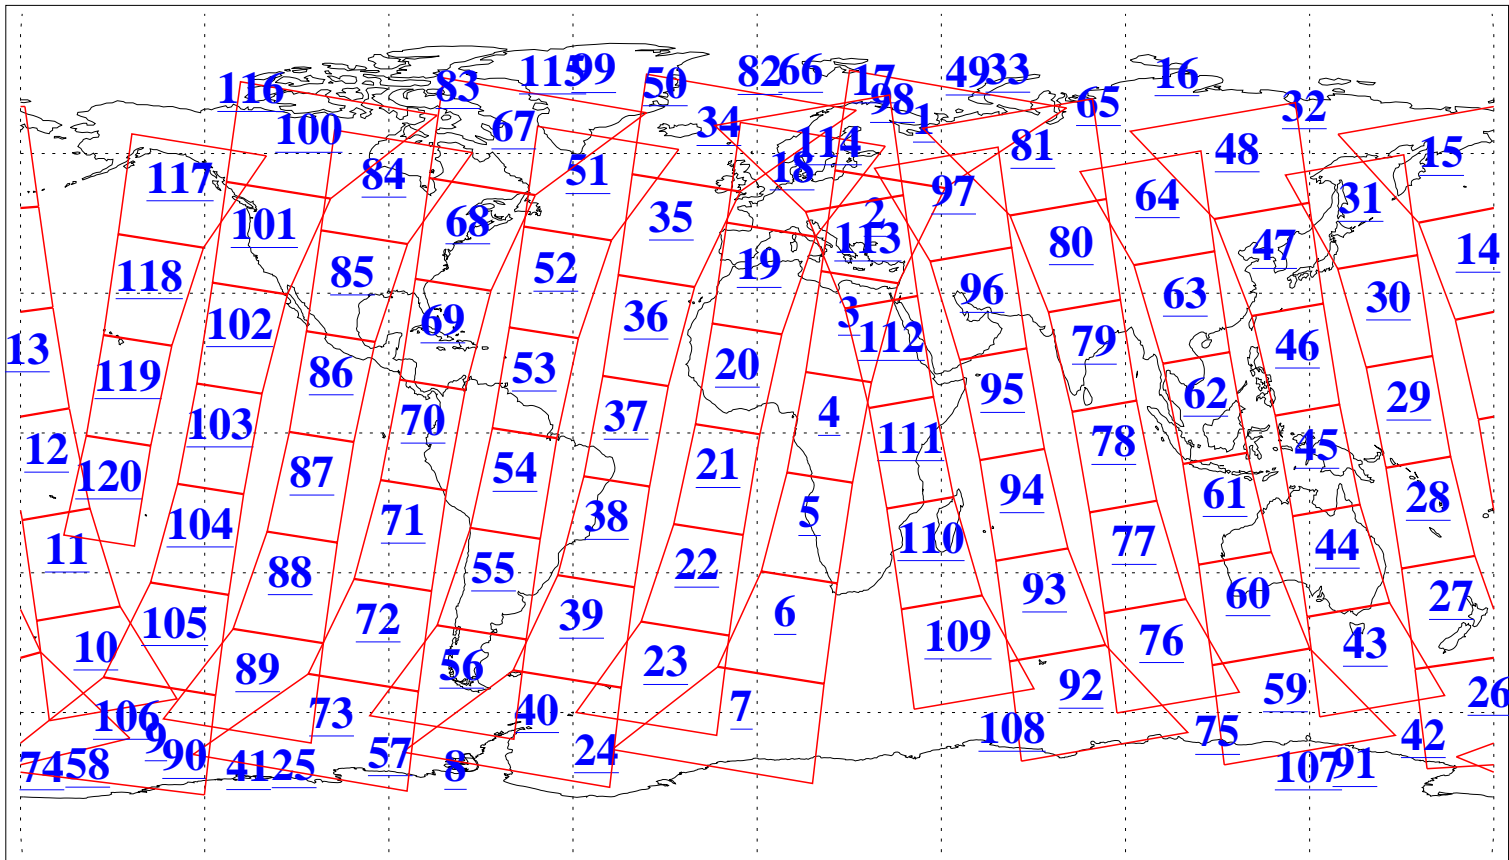

L1B Availability
AMSU Granules: 239
HSB Granules: 0
AIRS Granules: 240

13 Dec 2021
DoY 347
Aqua Day 7163
Granules: 1 to 120

Granules: 121 to 240

Legend: AMSU Available, HSB Available, AIRS Available

L1B Availability
 AMSU Granules: 239
 HSB Granules: 0
 AIRS Granules: 240

13 Dec 2021
 DoY 347
 Aqua Day 7163

Ascending Granules

Descending Granules

Legend: AMSU Available, HSB Available, AIRS Available

L1B Availability
 AMSU Granules: 239
 HSB Granules: 0
 AIRS Granules: 240

13 Dec 2021
 DoY 347
 Aqua Day 7163

Northern Hemisphere Granules

Southern Hemisphere Granules

Legend: AMSU Available, HSB Available, **AIRS Available**