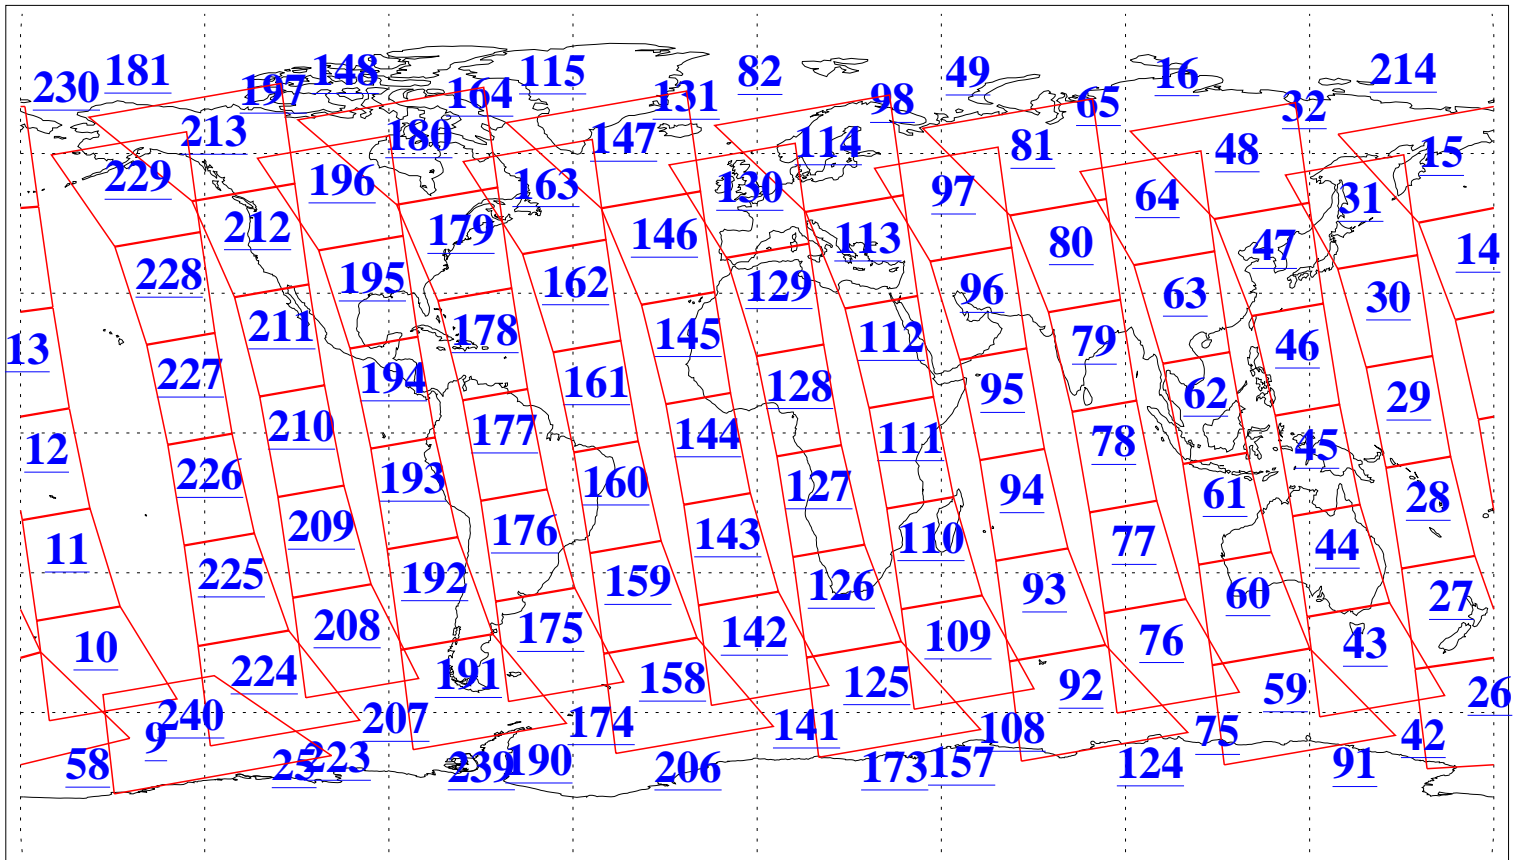

L1B Availability
AMSU Granules: 239
HSB Granules: 0
AIRS Granules: 240

13 Dec 2021
DoY 347
Aqua Day 7163
Granules: 1 to 120

Granules: 121 to 240

Legend: AMSU Available, HSB Available, AIRS Available

L1B Availability
 AMSU Granules: 239
 HSB Granules: 0
 AIRS Granules: 240

13 Dec 2021
 DoY 347
 Aqua Day 7163

Ascending Granules

Descending Granules

Legend: AMSU Available, HSB Available, AIRS Available

L1B Availability
 AMSU Granules: 239
 HSB Granules: 0
 AIRS Granules: 240

13 Dec 2021
 DoY 347
 Aqua Day 7163

Northern Hemisphere Granules

Southern Hemisphere Granules

Legend: AMSU Available, HSB Available, **AIRS Available**