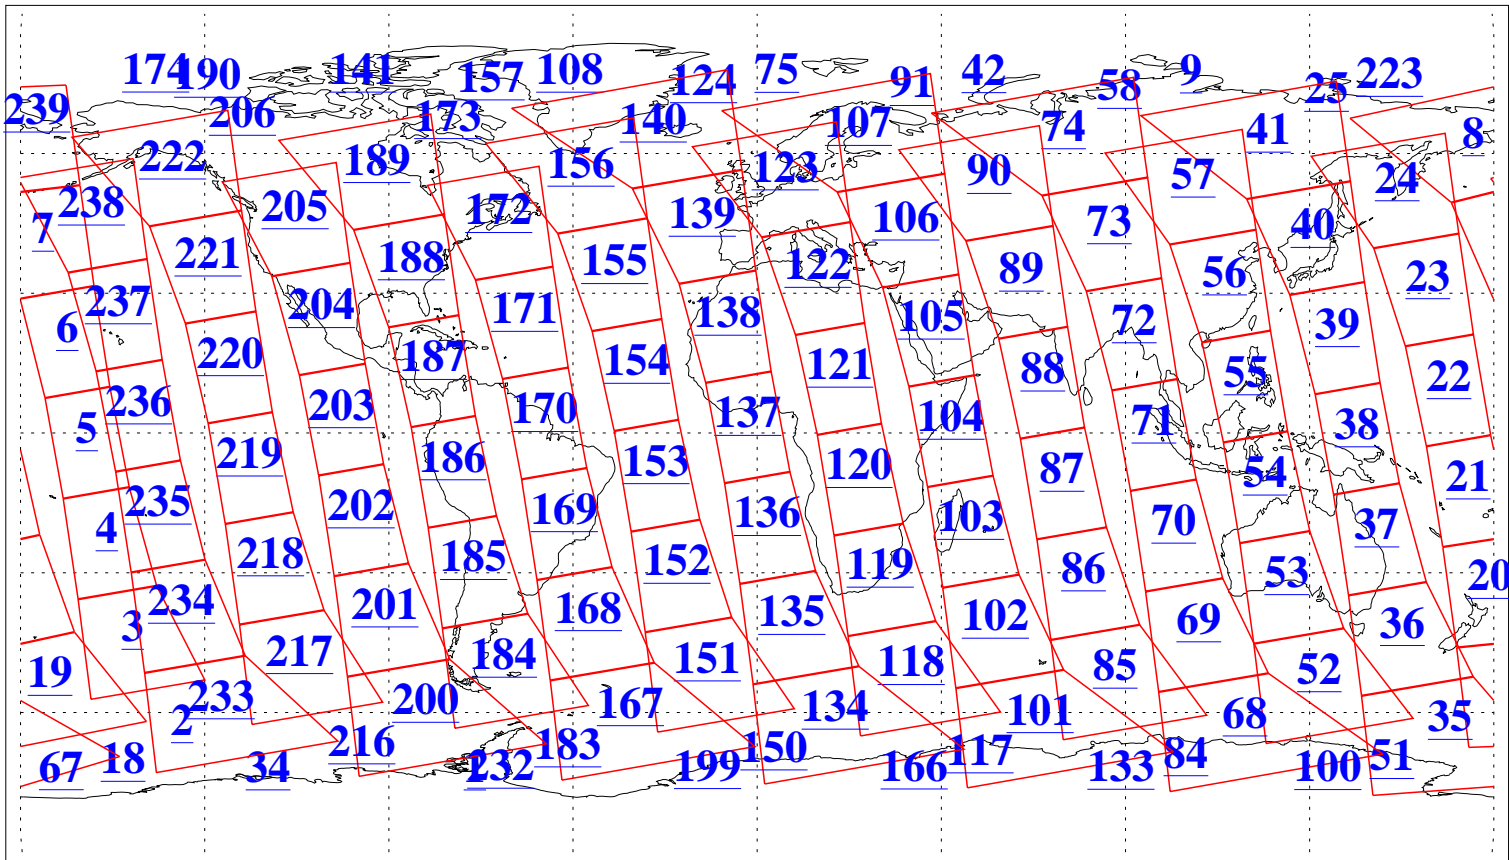

L1B Availability  
AMSU Granules: 239  
HSB Granules: 0  
AIRS Granules: 240

12 Dec 2021  
DoY 346  
Aqua Day 7162  
Granules: 1 to 120

Granules: 121 to 240

Legend: AMSU Available, *HSB Available*, *AIRS Available*

L1B Availability  
 AMSU Granules: 239  
 HSB Granules: 0  
 AIRS Granules: 240

12 Dec 2021  
 DoY 346  
 Aqua Day 7162

Ascending Granules

Descending Granules

Legend: AMSU Available, HSB Available, AIRS Available

L1B Availability  
 AMSU Granules: 239  
 HSB Granules: 0  
 AIRS Granules: 240

12 Dec 2021  
 DoY 346  
 Aqua Day 7162

Northern Hemisphere Granules

Southern Hemisphere Granules

Legend: AMSU Available, HSB Available, **AIRS Available**