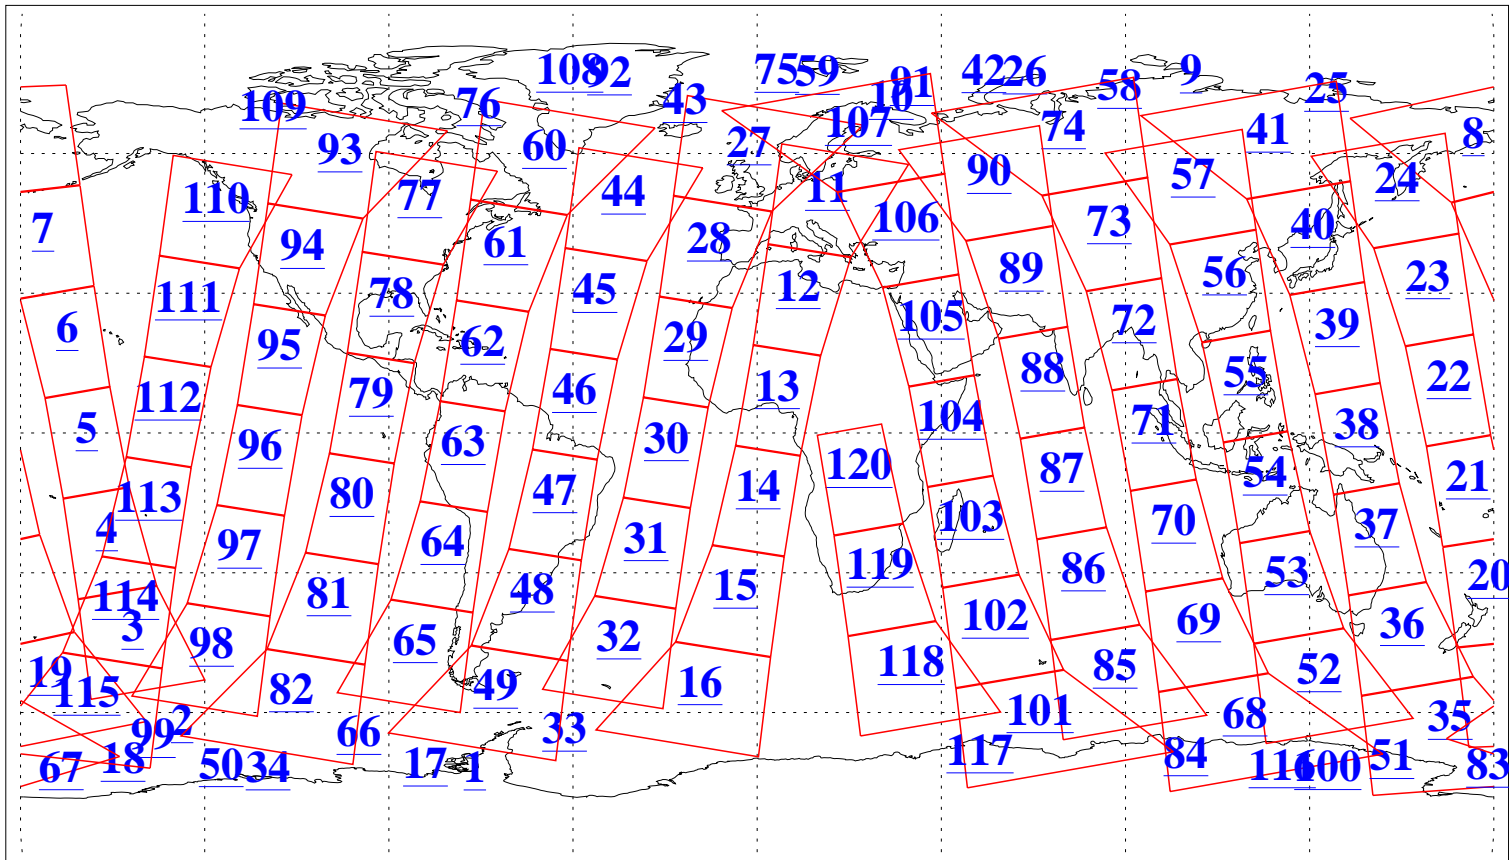

L1B Availability  
AMSU Granules: 239  
HSB Granules: 0  
AIRS Granules: 240

12 Dec 2021  
DoY 346  
Aqua Day 7162  
Granules: 1 to 120

Granules: 121 to 240

Legend: AMSU Available, *HSB Available*, *AIRS Available*

L1B Availability  
 AMSU Granules: 239  
 HSB Granules: 0  
 AIRS Granules: 240

12 Dec 2021  
 DoY 346  
 Aqua Day 7162

Ascending Granules

Descending Granules

Legend: AMSU Available, HSB Available, AIRS Available

L1B Availability  
 AMSU Granules: 239  
 HSB Granules: 0  
 AIRS Granules: 240

12 Dec 2021  
 DoY 346  
 Aqua Day 7162

Northern Hemisphere Granules

Southern Hemisphere Granules

Legend: AMSU Available, HSB Available, **AIRS Available**