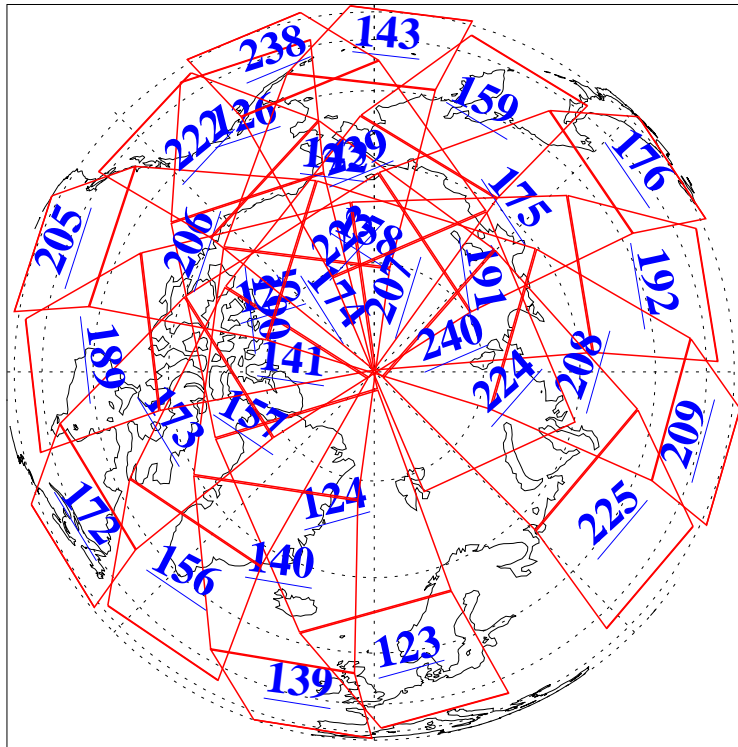

L1B Availability  
 AMSU Granules: 239  
 HSB Granules: 0  
 AIRS Granules: 240

12 Dec 2021  
 DoY 346  
 Aqua Day 7162

Ascending Granules

Descending Granules

Legend: AMSU Available, HSB Available, AIRS Available

L1B Availability  
 AMSU Granules: 239  
 HSB Granules: 0  
 AIRS Granules: 240

12 Dec 2021  
 DoY 346  
 Aqua Day 7162

Northern Hemisphere Granules

Southern Hemisphere Granules

Legend: AMSU Available, HSB Available, **AIRS Available**