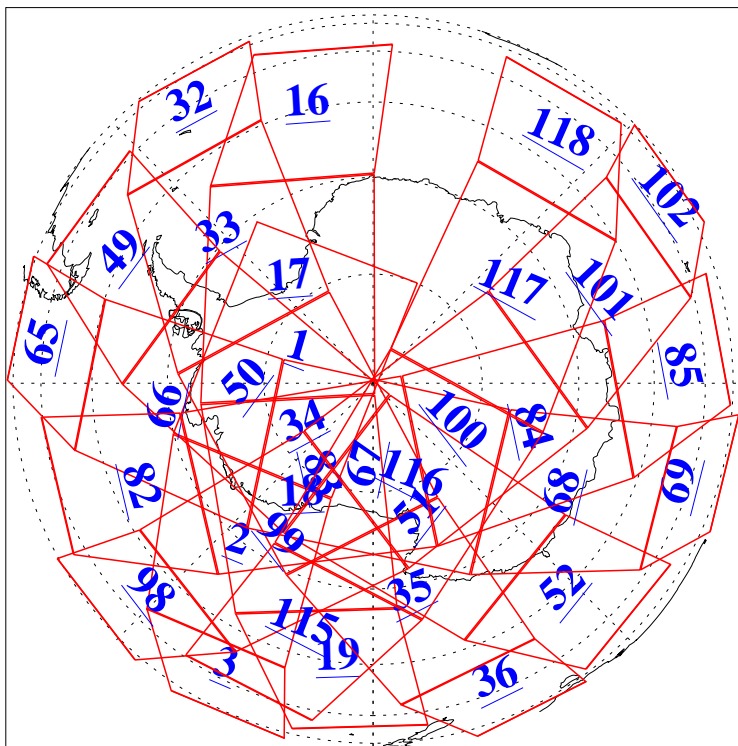

L1B Availability  
AMSU Granules: 239  
HSB Granules: 0  
AIRS Granules: 240

12 Dec 2021  
DoY 346  
Aqua Day 7162  
Granules: 1 to 120

Granules: 121 to 240

Legend: AMSU Available, *HSB Available*, *AIRS Available*

L1B Availability  
 AMSU Granules: 239  
 HSB Granules: 0  
 AIRS Granules: 240

12 Dec 2021  
 DoY 346  
 Aqua Day 7162

Ascending Granules

Descending Granules

Legend: AMSU Available, HSB Available, AIRS Available

L1B Availability  
 AMSU Granules: 239  
 HSB Granules: 0  
 AIRS Granules: 240

12 Dec 2021  
 DoY 346  
 Aqua Day 7162

Northern Hemisphere Granules

Southern Hemisphere Granules

Legend: AMSU Available, HSB Available, **AIRS Available**