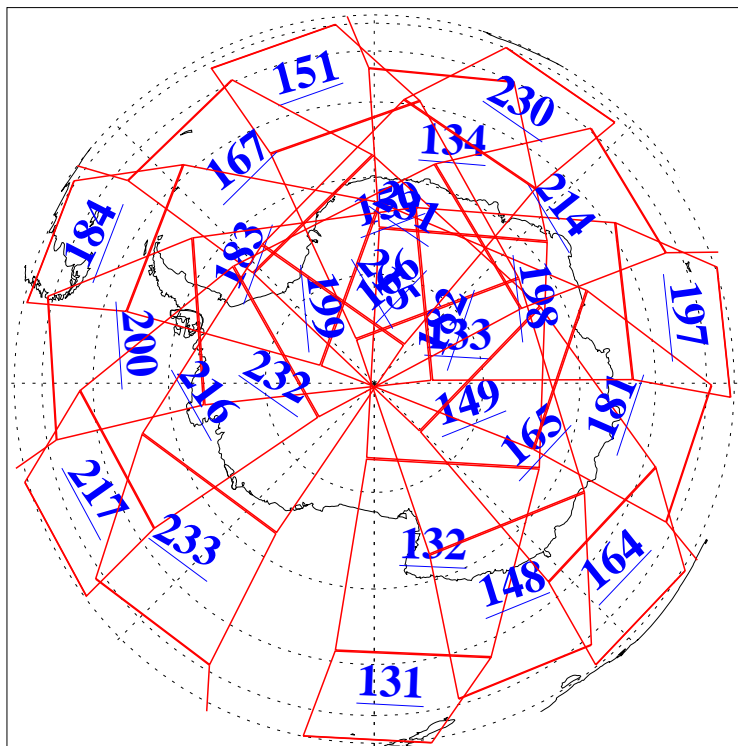

L1B Availability  
 AMSU Granules: 239  
 HSB Granules: 0  
 AIRS Granules: 240

12 Dec 2021  
 DoY 346  
 Aqua Day 7162

Ascending Granules

Descending Granules

Legend: AMSU Available, HSB Available, AIRS Available

L1B Availability  
 AMSU Granules: 239  
 HSB Granules: 0  
 AIRS Granules: 240

12 Dec 2021  
 DoY 346  
 Aqua Day 7162

Northern Hemisphere Granules

Southern Hemisphere Granules

Legend: AMSU Available, HSB Available, **AIRS Available**