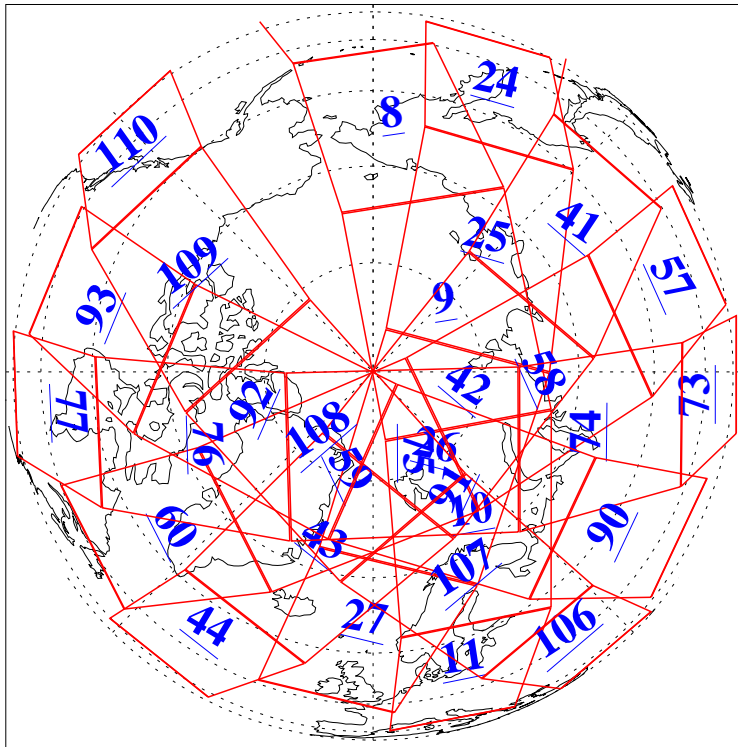

L1B Availability  
AMSU Granules: 239  
HSB Granules: 0  
AIRS Granules: 240

12 Dec 2021  
DoY 346  
Aqua Day 7162  
Granules: 1 to 120

Granules: 121 to 240

Legend: AMSU Available, *HSB Available*, *AIRS Available*

L1B Availability  
 AMSU Granules: 239  
 HSB Granules: 0  
 AIRS Granules: 240

12 Dec 2021  
 DoY 346  
 Aqua Day 7162

Ascending Granules

Descending Granules

Legend: AMSU Available, HSB Available, AIRS Available

L1B Availability  
 AMSU Granules: 239  
 HSB Granules: 0  
 AIRS Granules: 240

12 Dec 2021  
 DoY 346  
 Aqua Day 7162

Northern Hemisphere Granules

Southern Hemisphere Granules

Legend: AMSU Available, HSB Available, **AIRS Available**