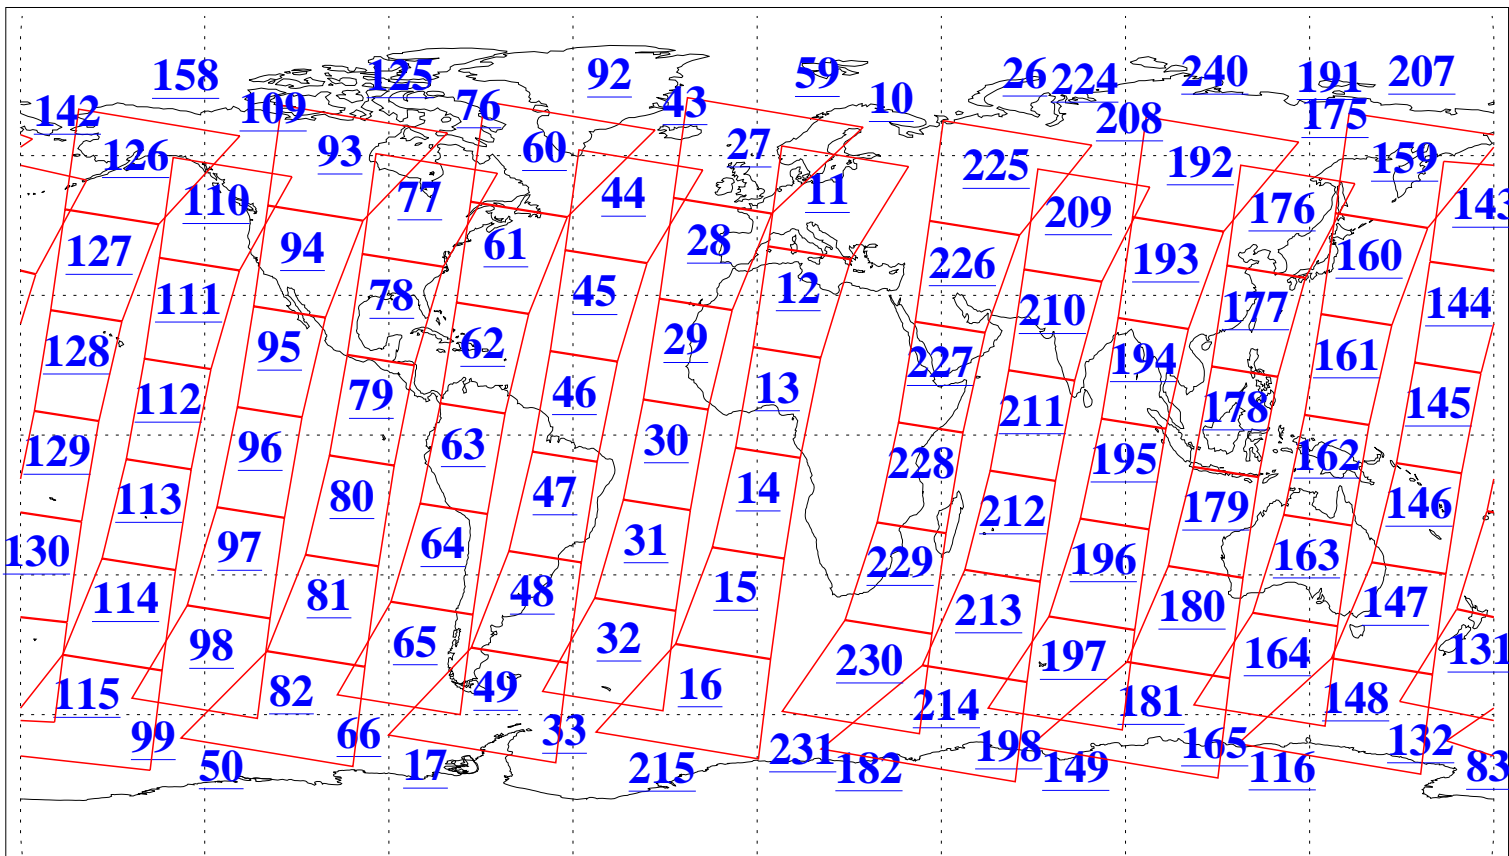

L1B Availability  
AMSU Granules: 239  
HSB Granules: 0  
AIRS Granules: 240

12 Dec 2021  
DoY 346  
Aqua Day 7162  
Granules: 1 to 120

Granules: 121 to 240

Legend: AMSU Available, *HSB Available*, *AIRS Available*

L1B Availability  
 AMSU Granules: 239  
 HSB Granules: 0  
 AIRS Granules: 240

12 Dec 2021  
 DoY 346  
 Aqua Day 7162

Ascending Granules

Descending Granules

Legend: AMSU Available, HSB Available, AIRS Available

L1B Availability  
 AMSU Granules: 239  
 HSB Granules: 0  
 AIRS Granules: 240

12 Dec 2021  
 DoY 346  
 Aqua Day 7162

Northern Hemisphere Granules

Southern Hemisphere Granules

Legend: AMSU Available, HSB Available, **AIRS Available**