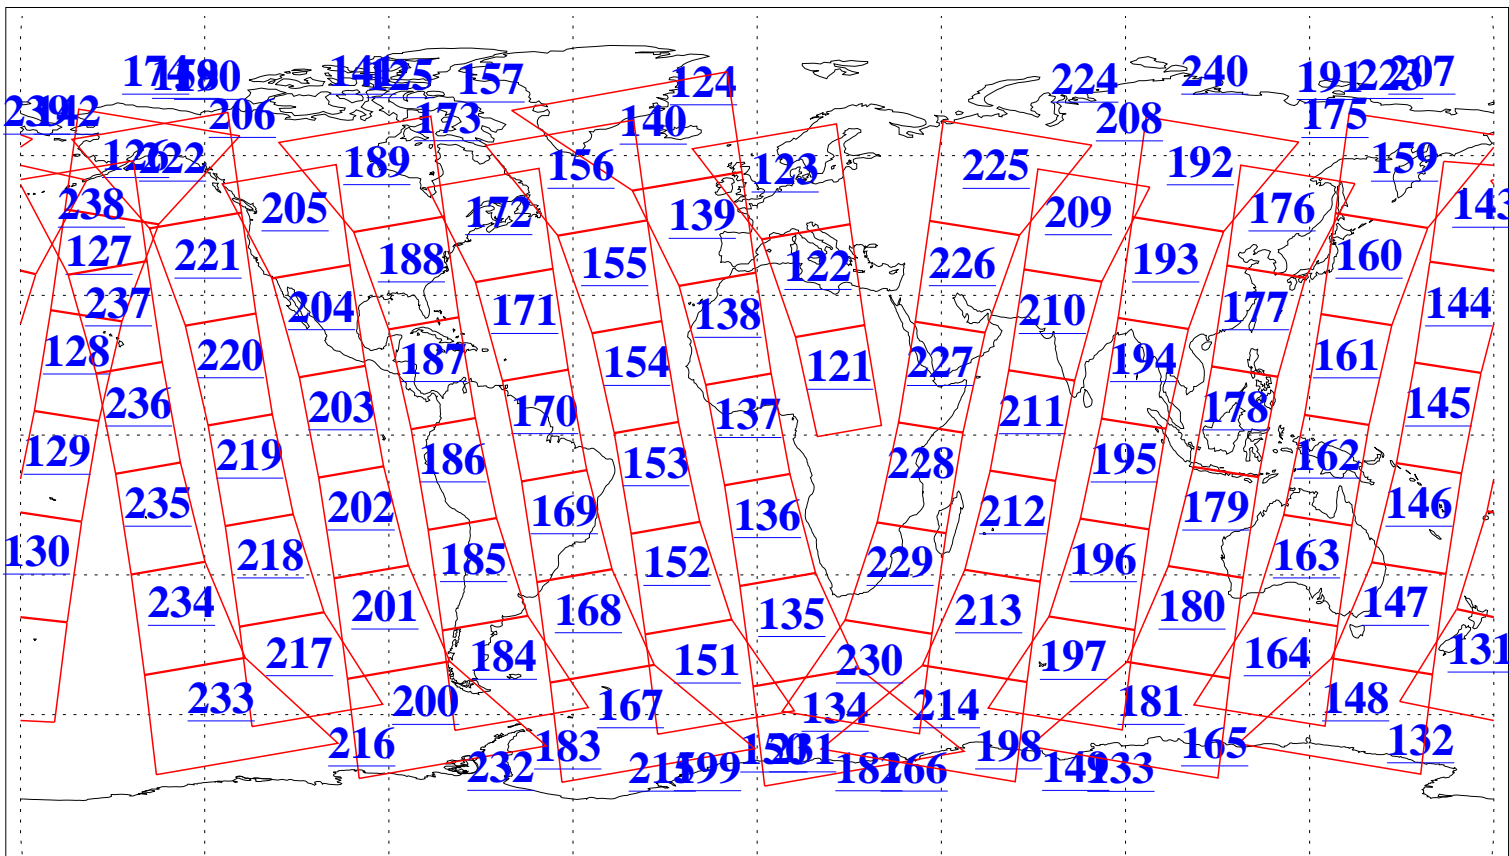

L1B Availability  
AMSU Granules: 239  
HSB Granules: 0  
AIRS Granules: 240

12 Dec 2021  
DoY 346  
Aqua Day 7162  
Granules: 1 to 120

Granules: 121 to 240

Legend: AMSU Available, *HSB Available*, *AIRS Available*

L1B Availability  
 AMSU Granules: 239  
 HSB Granules: 0  
 AIRS Granules: 240

12 Dec 2021  
 DoY 346  
 Aqua Day 7162

Ascending Granules

Descending Granules

Legend: AMSU Available, HSB Available, AIRS Available

L1B Availability  
 AMSU Granules: 239  
 HSB Granules: 0  
 AIRS Granules: 240

12 Dec 2021  
 DoY 346  
 Aqua Day 7162

Northern Hemisphere Granules

Southern Hemisphere Granules

Legend: AMSU Available, HSB Available, **AIRS Available**