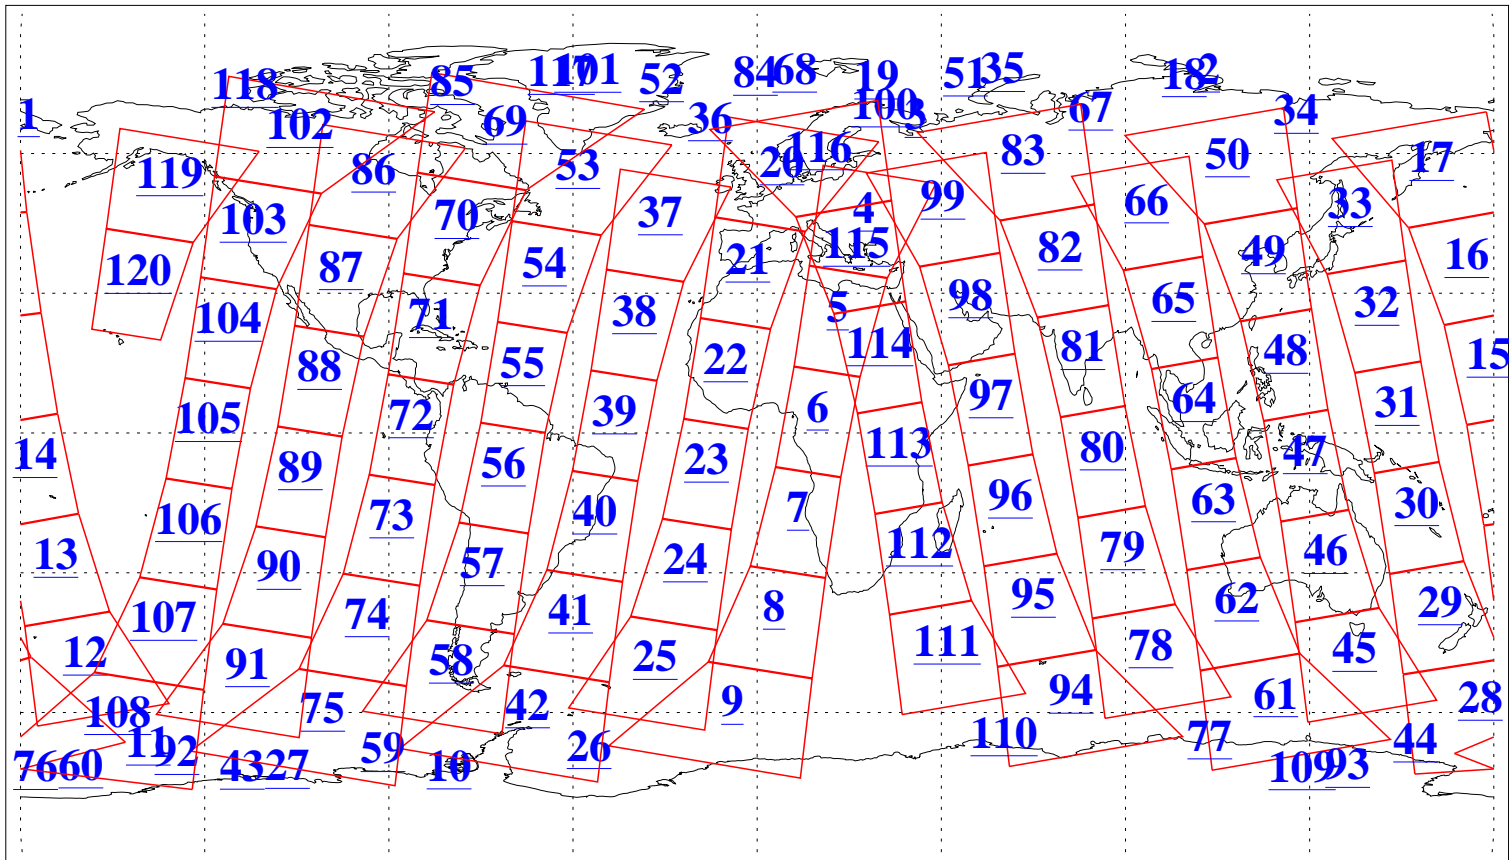

L1B Availability
AMSU Granules: 240
HSB Granules: 0
AIRS Granules: 240

11 Dec 2021
DoY 345
Aqua Day 7161
Granules: 1 to 120

Granules: 121 to 240

Legend: AMSU Available, *HSB Available*, *AIRS Available*

L1B Availability
AMSU Granules: 240
HSB Granules: 0
AIRS Granules: 240

11 Dec 2021
DoY 345
Aqua Day 7161

Ascending Granules

Descending Granules

Legend: AMSU Available, *HSB Available*, *AIRS Available*

L1B Availability
 AMSU Granules: 240
 HSB Granules: 0
 AIRS Granules: 240

11 Dec 2021
 DoY 345
 Aqua Day 7161

Northern Hemisphere Granules

Southern Hemisphere Granules

Legend: AMSU Available, HSB Available, AIRS Available