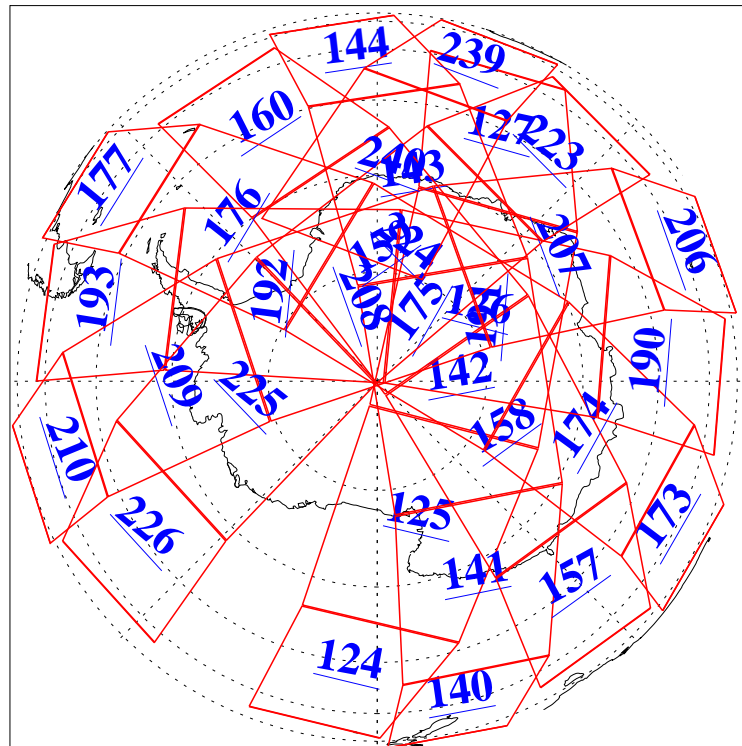

L1B Availability
AMSU Granules: 240
HSB Granules: 0
AIRS Granules: 240

11 Dec 2021
DoY 345
Aqua Day 7161
Granules: 1 to 120

Granules: 121 to 240

Legend: AMSU Available, *HSB Available*, *AIRS Available*

L1B Availability
AMSU Granules: 240
HSB Granules: 0
AIRS Granules: 240

11 Dec 2021
DoY 345
Aqua Day 7161

Ascending Granules

Descending Granules

Legend: AMSU Available, *HSB Available*, *AIRS Available*

L1B Availability
 AMSU Granules: 240
 HSB Granules: 0
 AIRS Granules: 240

11 Dec 2021
 DoY 345
 Aqua Day 7161

Northern Hemisphere Granules

Southern Hemisphere Granules

Legend: AMSU Available, HSB Available, AIRS Available