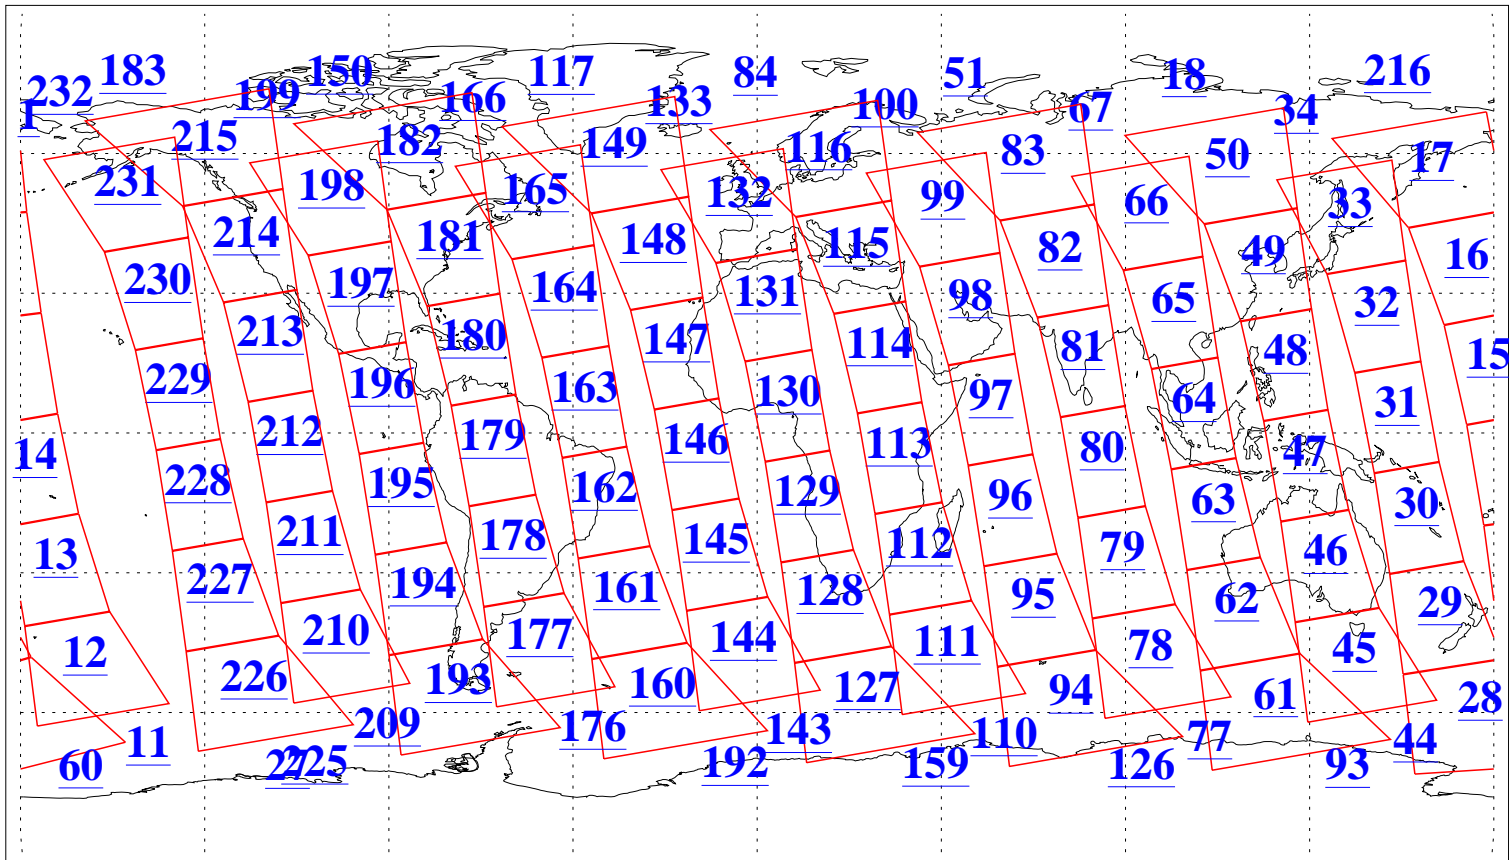

L1B Availability
AMSU Granules: 240
HSB Granules: 0
AIRS Granules: 240

11 Dec 2021
DoY 345
Aqua Day 7161
Granules: 1 to 120

Granules: 121 to 240

Legend: AMSU Available, *HSB Available*, *AIRS Available*

L1B Availability
AMSU Granules: 240
HSB Granules: 0
AIRS Granules: 240

11 Dec 2021
DoY 345
Aqua Day 7161

Ascending Granules

Descending Granules

Legend: AMSU Available, *HSB Available*, *AIRS Available*

L1B Availability
 AMSU Granules: 240
 HSB Granules: 0
 AIRS Granules: 240

11 Dec 2021
 DoY 345
 Aqua Day 7161

Northern Hemisphere Granules

Southern Hemisphere Granules

Legend: AMSU Available, HSB Available, AIRS Available