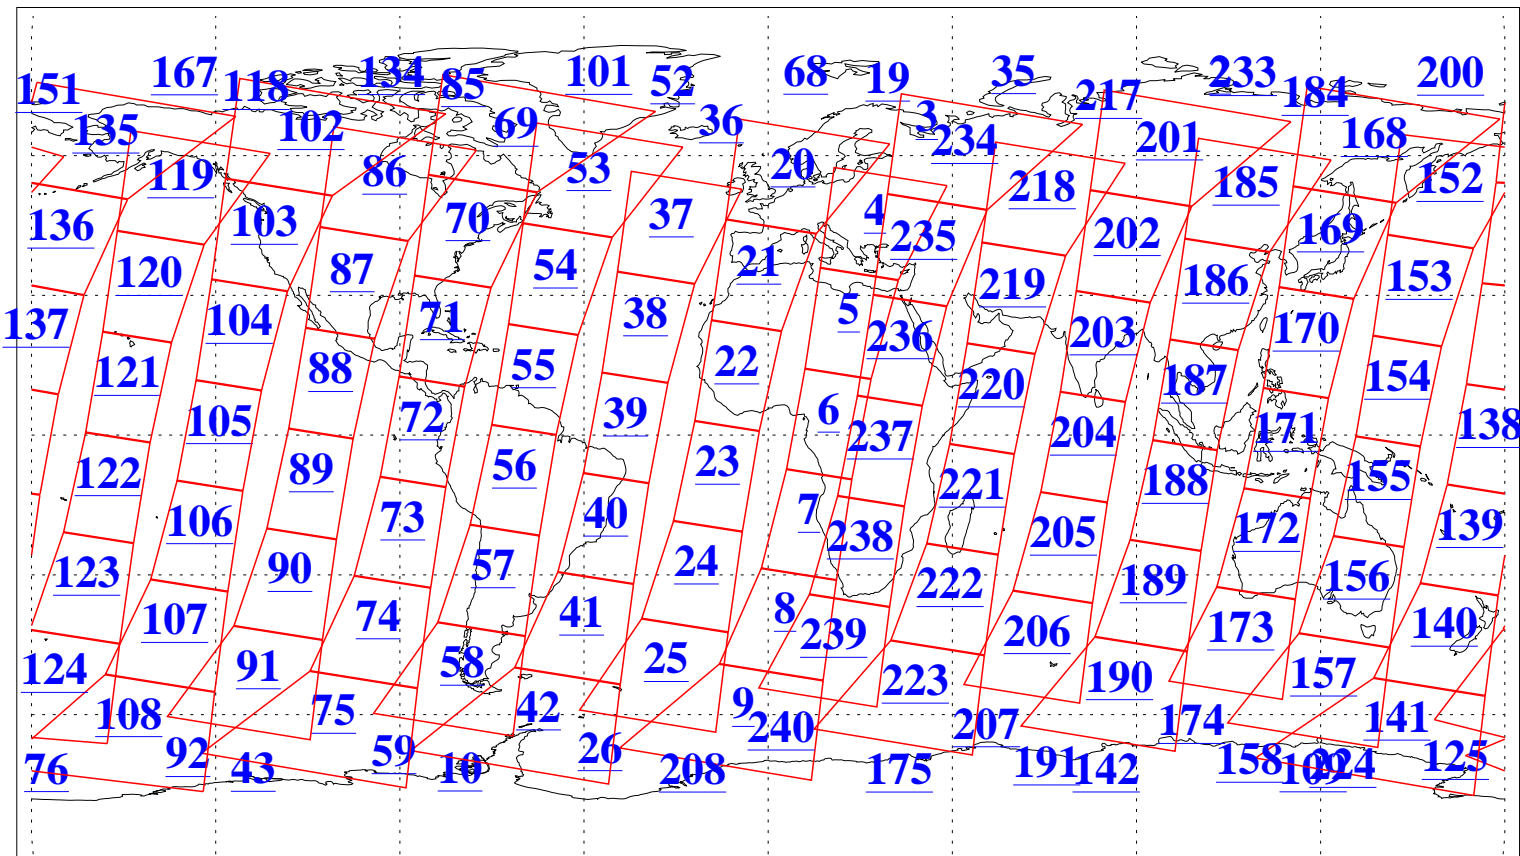

L1B Availability
AMSU Granules: 240
HSB Granules: 0
AIRS Granules: 240

11 Dec 2021
DoY 345
Aqua Day 7161
Granules: 1 to 120

Granules: 121 to 240

Legend: AMSU Available, *HSB Available*, *AIRS Available*

L1B Availability
AMSU Granules: 240
HSB Granules: 0
AIRS Granules: 240

11 Dec 2021
DoY 345
Aqua Day 7161

Ascending Granules

Descending Granules

Legend: AMSU Available, *HSB Available*, *AIRS Available*

L1B Availability
 AMSU Granules: 240
 HSB Granules: 0
 AIRS Granules: 240

11 Dec 2021
 DoY 345
 Aqua Day 7161

Northern Hemisphere Granules

Southern Hemisphere Granules

Legend: AMSU Available, HSB Available, AIRS Available