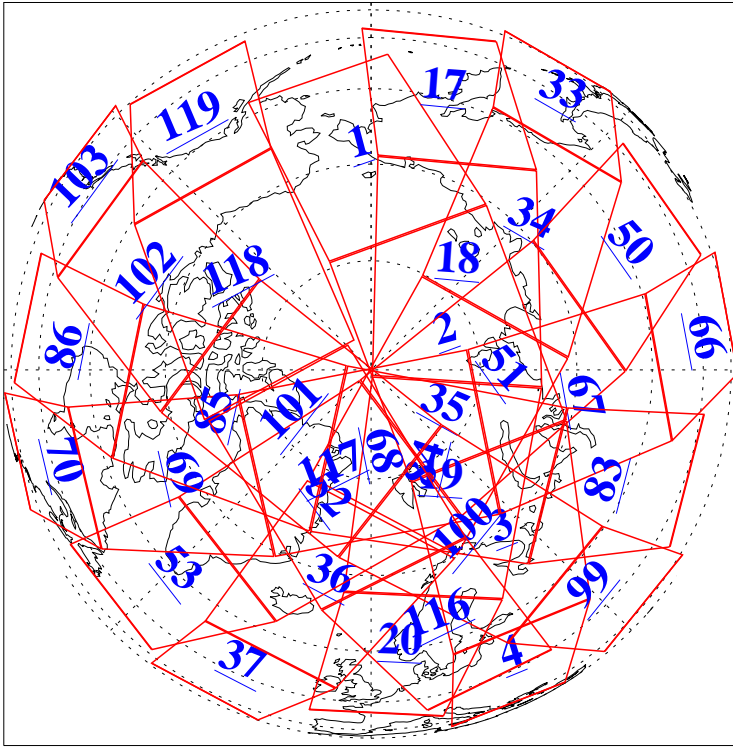

L1B Availability
AMSU Granules: 240
HSB Granules: 0
AIRS Granules: 240

11 Dec 2021
DoY 345
Aqua Day 7161
Granules: 1 to 120

Granules: 121 to 240

Legend: AMSU Available, *HSB Available*, *AIRS Available*

L1B Availability
AMSU Granules: 240
HSB Granules: 0
AIRS Granules: 240

11 Dec 2021
DoY 345
Aqua Day 7161

Ascending Granules

Descending Granules

Legend: AMSU Available, *HSB Available*, *AIRS Available*

L1B Availability
 AMSU Granules: 240
 HSB Granules: 0
 AIRS Granules: 240

11 Dec 2021
 DoY 345
 Aqua Day 7161

Northern Hemisphere Granules

Southern Hemisphere Granules

Legend: AMSU Available, HSB Available, AIRS Available