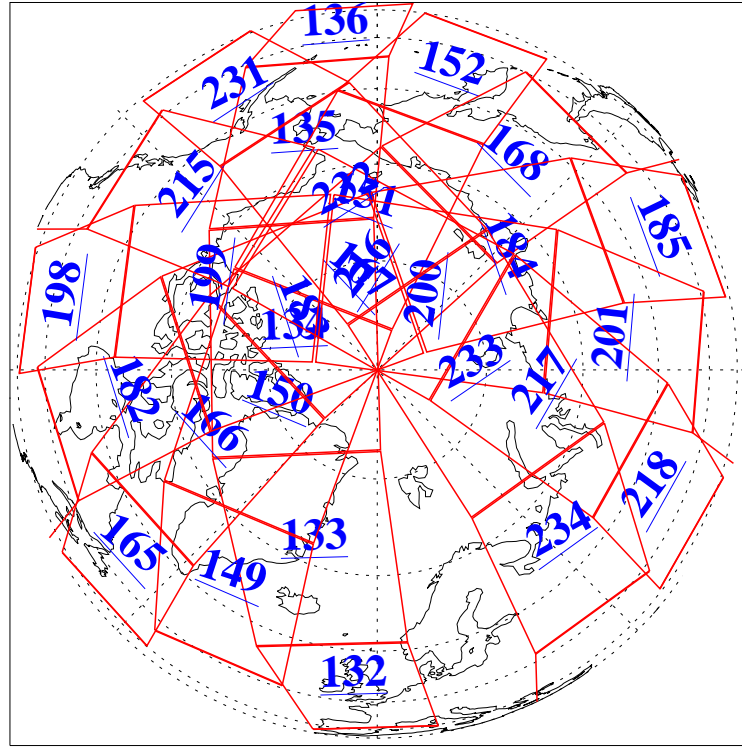

11 Dec 2021
DoY 345
Aqua Day 7161

Ascending Granules

Descending Granules

Legend: AMSU Available, *HSB Available*, *AIRS Available*

L1B Availability
 AMSU Granules: 240
 HSB Granules: 0
 AIRS Granules: 240

11 Dec 2021
 DoY 345
 Aqua Day 7161

Northern Hemisphere Granules

Southern Hemisphere Granules

Legend: AMSU Available, HSB Available, AIRS Available