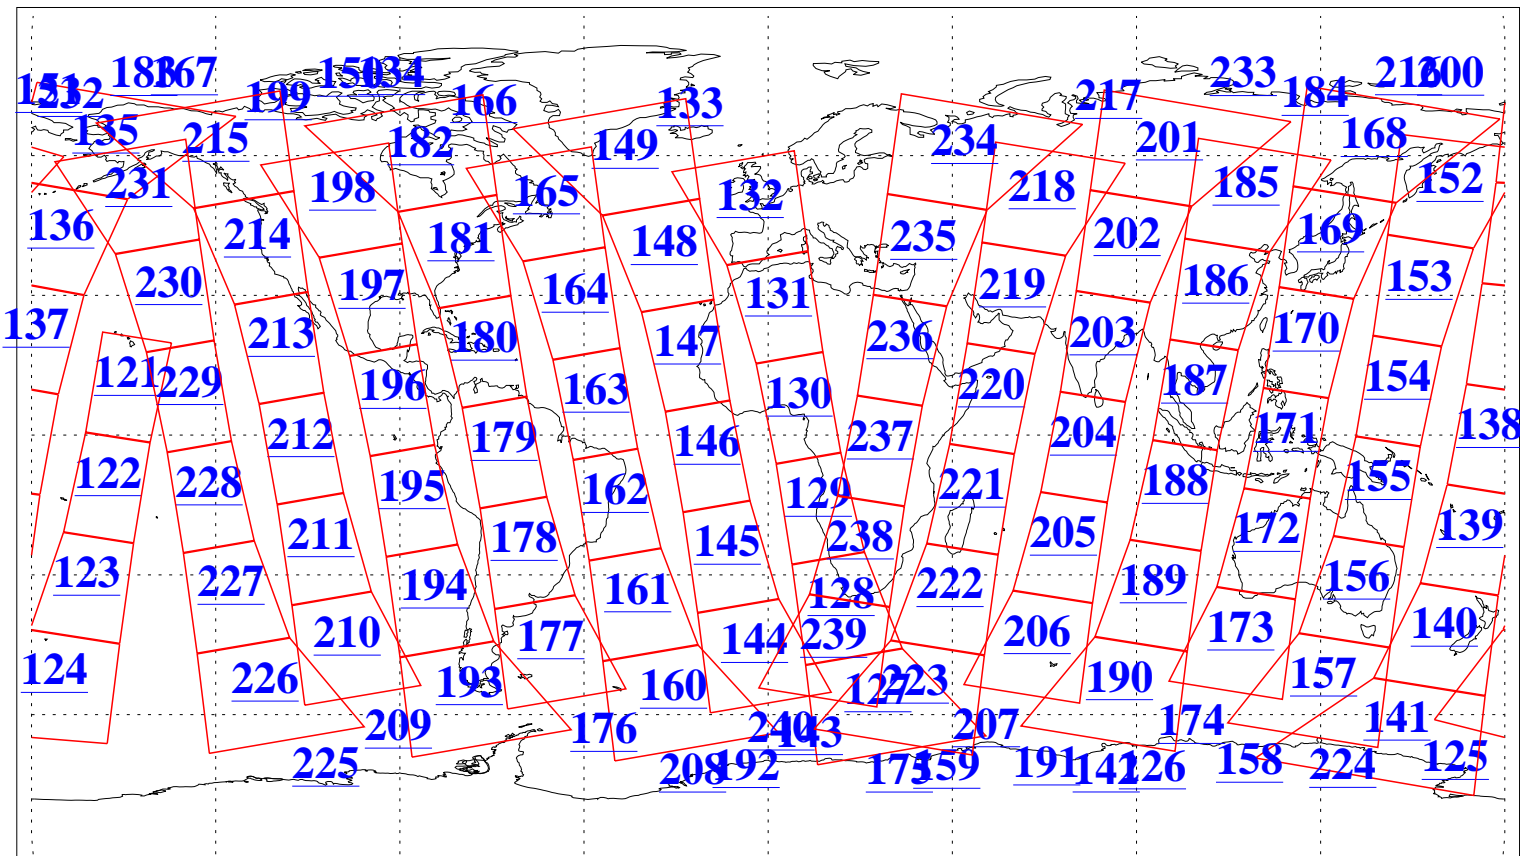

L1B Availability
AMSU Granules: 240
HSB Granules: 0
AIRS Granules: 240

11 Dec 2021
DoY 345
Aqua Day 7161
Granules: 1 to 120

Granules: 121 to 240

Legend: AMSU Available, *HSB Available*, *AIRS Available*

L1B Availability
AMSU Granules: 240
HSB Granules: 0
AIRS Granules: 240

11 Dec 2021
DoY 345
Aqua Day 7161

Ascending Granules

Descending Granules

Legend: AMSU Available, *HSB Available*, *AIRS Available*

L1B Availability
 AMSU Granules: 240
 HSB Granules: 0
 AIRS Granules: 240

11 Dec 2021
 DoY 345
 Aqua Day 7161

Northern Hemisphere Granules

Southern Hemisphere Granules

Legend: AMSU Available, HSB Available, AIRS Available