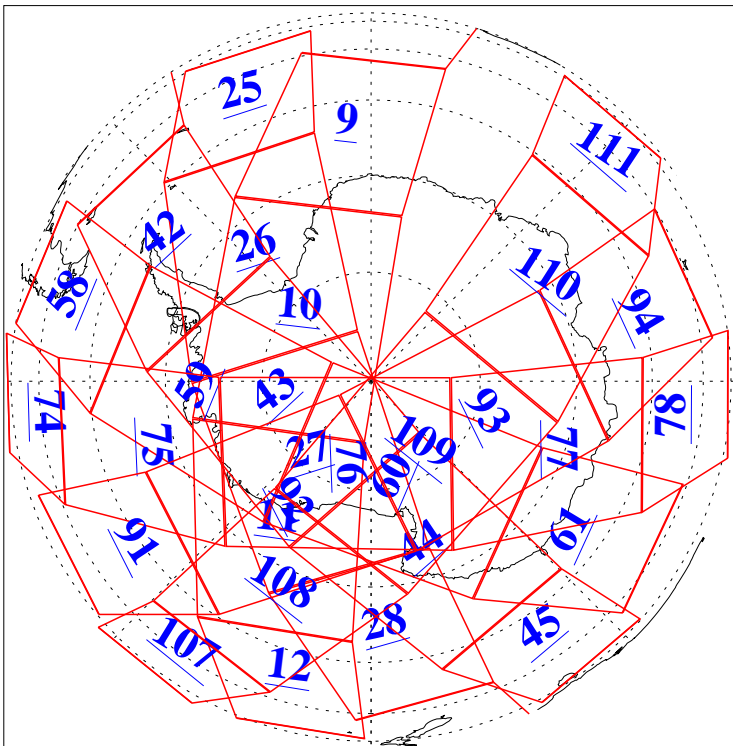

L1B Availability
AMSU Granules: 240
HSB Granules: 0
AIRS Granules: 240

11 Dec 2021
DoY 345
Aqua Day 7161
Granules: 1 to 120

Granules: 121 to 240

Legend: AMSU Available, *HSB Available*, *AIRS Available*

L1B Availability
AMSU Granules: 240
HSB Granules: 0
AIRS Granules: 240

11 Dec 2021
DoY 345
Aqua Day 7161

Ascending Granules

Descending Granules

Legend: AMSU Available, *HSB Available*, *AIRS Available*

L1B Availability
 AMSU Granules: 240
 HSB Granules: 0
 AIRS Granules: 240

11 Dec 2021
 DoY 345
 Aqua Day 7161

Northern Hemisphere Granules

Southern Hemisphere Granules

Legend: AMSU Available, HSB Available, AIRS Available