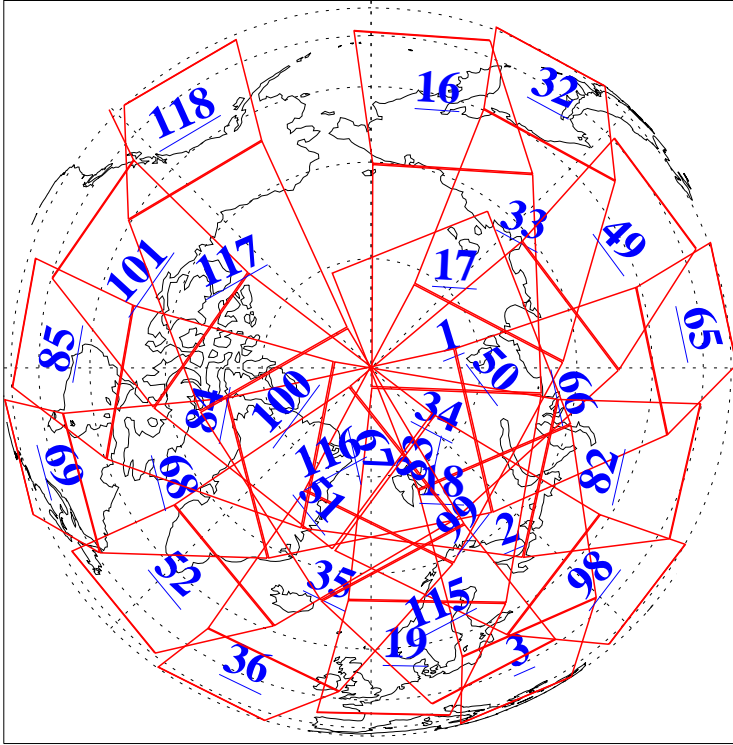

L1B Availability
AMSU Granules: 240
HSB Granules: 0
AIRS Granules: 240

4 Dec 2021
DoY 338
Aqua Day 7154
Granules: 1 to 120

Granules: 121 to 240

Legend: AMSU Available, *HSB Available*, *AIRS Available*

L1B Availability
AMSU Granules: 240
HSB Granules: 0
AIRS Granules: 240

4 Dec 2021
DoY 338
Aqua Day 7154

Ascending Granules

Descending Granules

Legend: AMSU Available, *HSB Available*, *AIRS Available*

L1B Availability
 AMSU Granules: 240
 HSB Granules: 0
 AIRS Granules: 240

4 Dec 2021
 DoY 338
 Aqua Day 7154

Northern Hemisphere Granules

Southern Hemisphere Granules

Legend: AMSU Available, HSB Available, **AIRS Available**