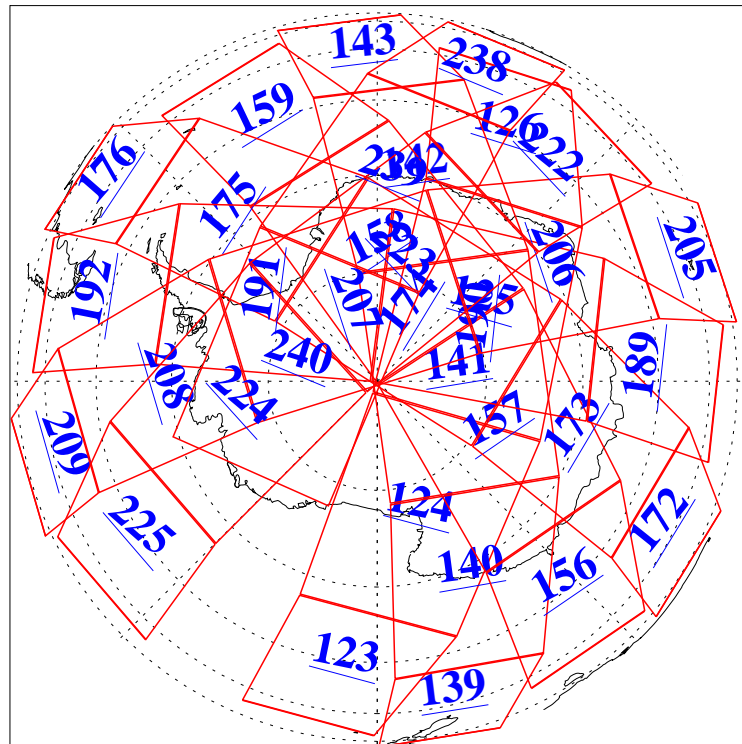

L1B Availability
AMSU Granules: 240
HSB Granules: 0
AIRS Granules: 240

4 Dec 2021
DoY 338
Aqua Day 7154
Granules: 1 to 120

Granules: 121 to 240

Legend: AMSU Available, *HSB Available*, *AIRS Available*

L1B Availability
AMSU Granules: 240
HSB Granules: 0
AIRS Granules: 240

4 Dec 2021
DoY 338
Aqua Day 7154

Ascending Granules

Descending Granules

Legend: AMSU Available, *HSB Available*, *AIRS Available*

L1B Availability
 AMSU Granules: 240
 HSB Granules: 0
 AIRS Granules: 240

4 Dec 2021
 DoY 338
 Aqua Day 7154

Northern Hemisphere Granules

Southern Hemisphere Granules

Legend: AMSU Available, HSB Available, **AIRS Available**