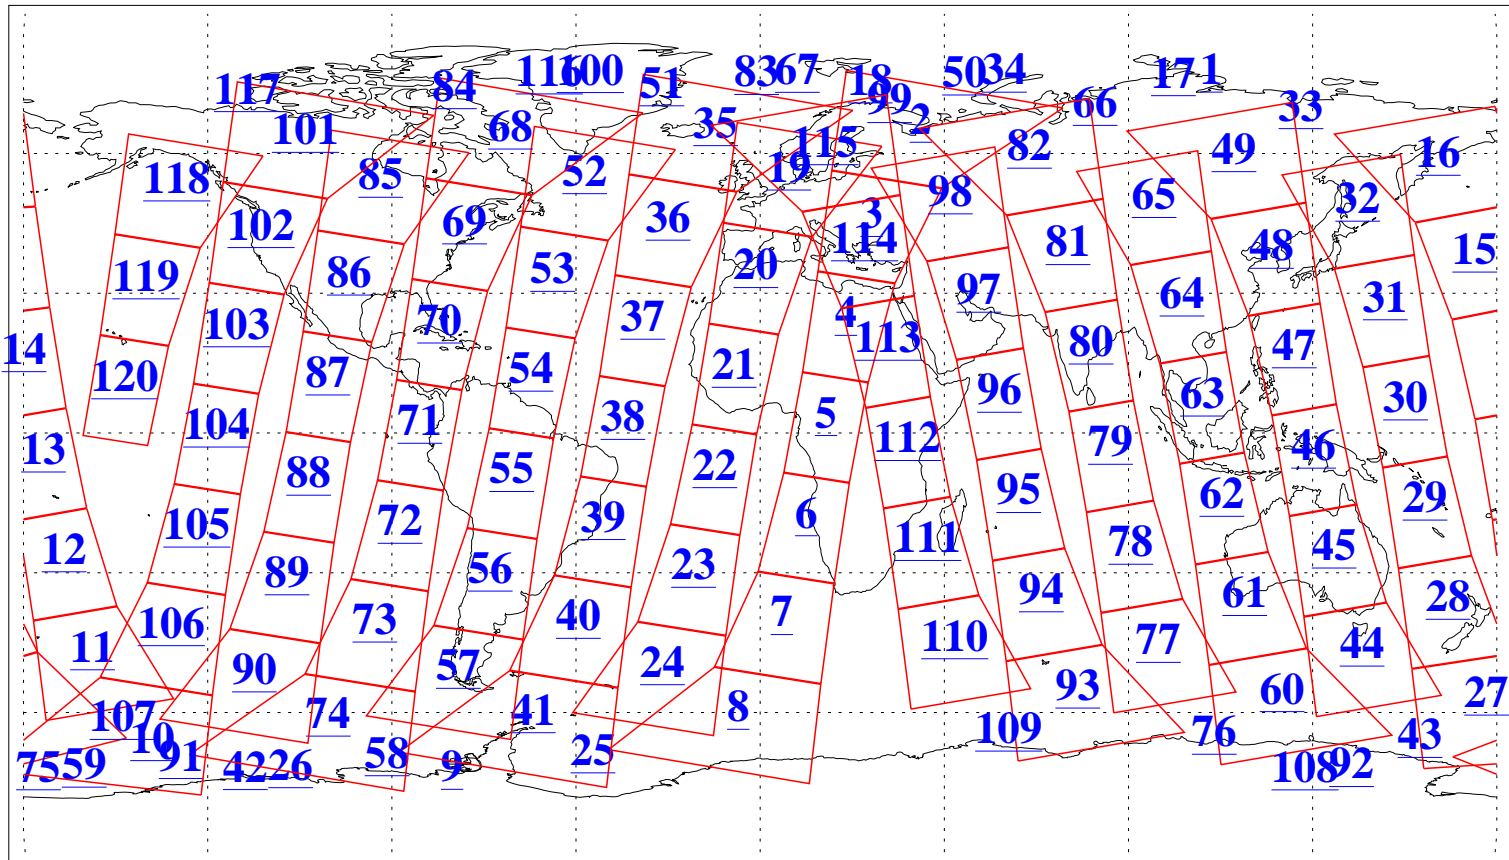

L1B Availability
AMSU Granules: 240
HSB Granules: 0
AIRS Granules: 240

4 Dec 2021
DoY 338
Aqua Day 7154
Granules: 1 to 120

Granules: 121 to 240

Legend: AMSU Available, *HSB Available*, *AIRS Available*

L1B Availability
AMSU Granules: 240
HSB Granules: 0
AIRS Granules: 240

4 Dec 2021
DoY 338
Aqua Day 7154

Ascending Granules

Descending Granules

Legend: AMSU Available, *HSB Available*, *AIRS Available*

L1B Availability
 AMSU Granules: 240
 HSB Granules: 0
 AIRS Granules: 240

4 Dec 2021
 DoY 338
 Aqua Day 7154

Northern Hemisphere Granules

Southern Hemisphere Granules

Legend: AMSU Available, HSB Available, **AIRS Available**