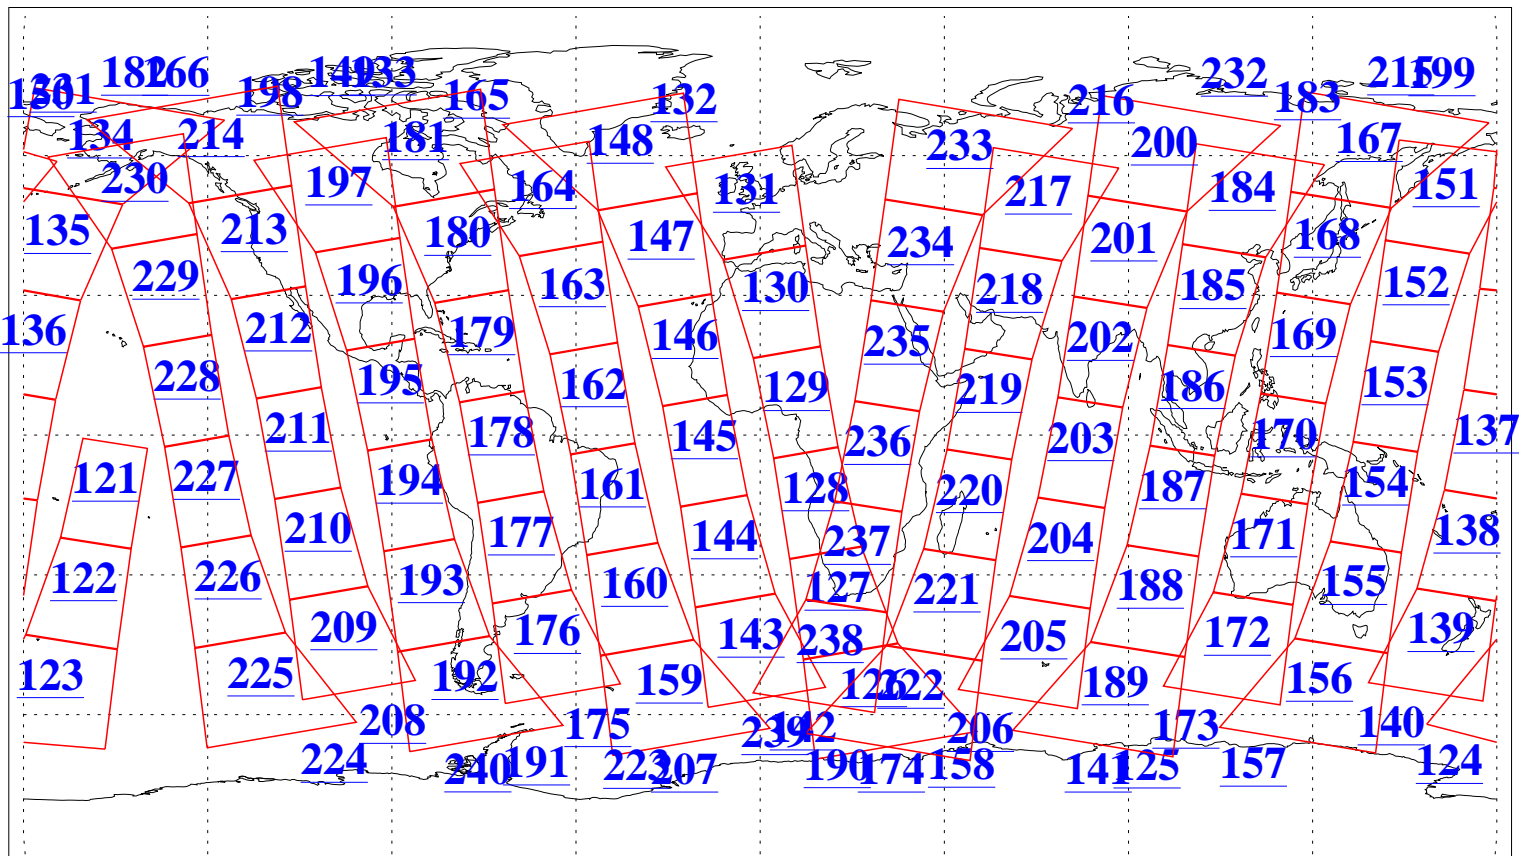

L1B Availability
AMSU Granules: 240
HSB Granules: 0
AIRS Granules: 240

4 Dec 2021
DoY 338
Aqua Day 7154
Granules: 1 to 120

Granules: 121 to 240

Legend: AMSU Available, *HSB Available*, *AIRS Available*

L1B Availability
AMSU Granules: 240
HSB Granules: 0
AIRS Granules: 240

4 Dec 2021
DoY 338
Aqua Day 7154

Ascending Granules

Descending Granules

Legend: AMSU Available, *HSB Available*, *AIRS Available*

L1B Availability
 AMSU Granules: 240
 HSB Granules: 0
 AIRS Granules: 240

4 Dec 2021
 DoY 338
 Aqua Day 7154

Northern Hemisphere Granules

Southern Hemisphere Granules

Legend: AMSU Available, HSB Available, **AIRS Available**