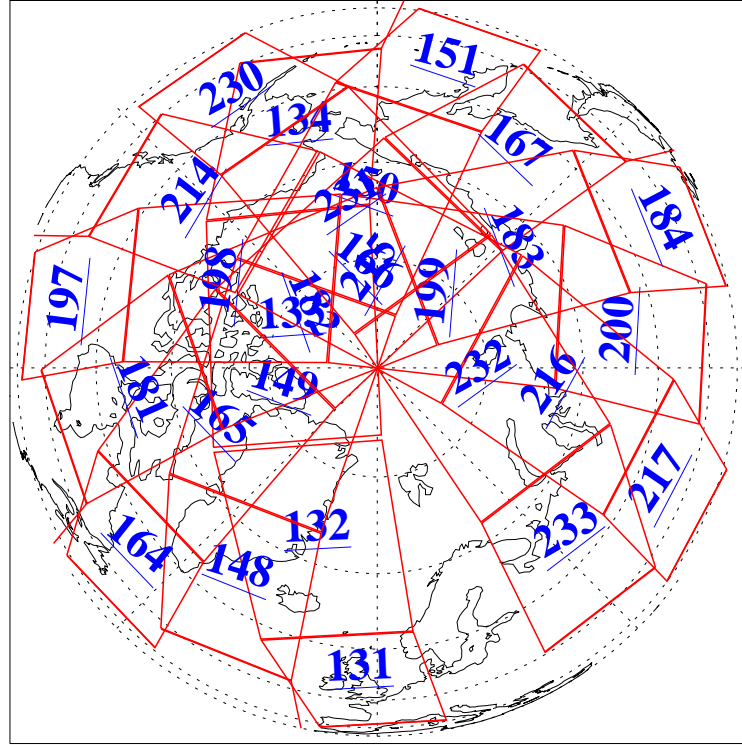

4 Dec 2021
DoY 338
Aqua Day 7154

Ascending Granules

Descending Granules

Legend: AMSU Available, *HSB Available*, *AIRS Available*

L1B Availability
 AMSU Granules: 240
 HSB Granules: 0
 AIRS Granules: 240

4 Dec 2021
 DoY 338
 Aqua Day 7154

Northern Hemisphere Granules

Southern Hemisphere Granules

Legend: AMSU Available, HSB Available, **AIRS Available**