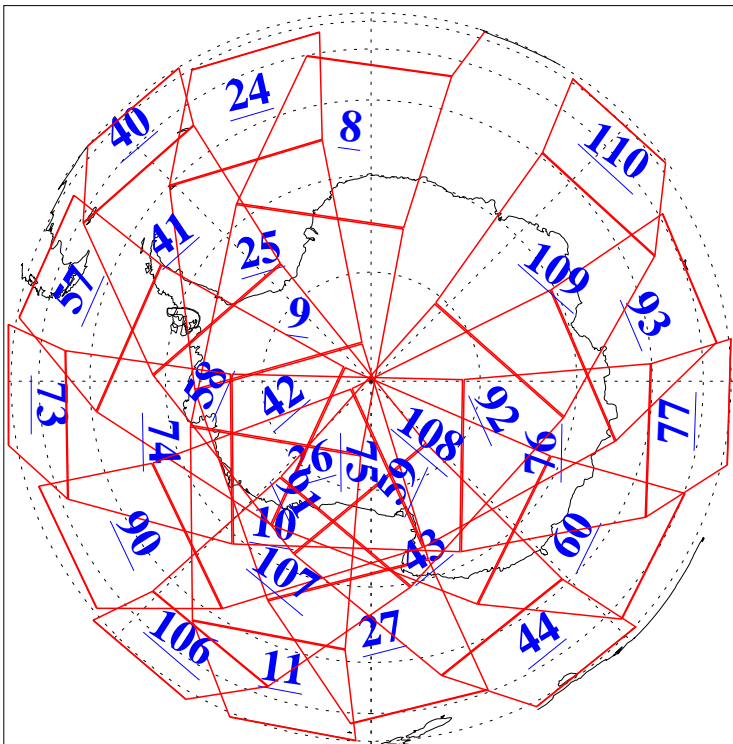

L1B Availability
AMSU Granules: 240
HSB Granules: 0
AIRS Granules: 240

4 Dec 2021
DoY 338
Aqua Day 7154
Granules: 1 to 120

Granules: 121 to 240

Legend: AMSU Available, *HSB Available*, *AIRS Available*

L1B Availability
AMSU Granules: 240
HSB Granules: 0
AIRS Granules: 240

4 Dec 2021
DoY 338
Aqua Day 7154

Ascending Granules

Descending Granules

Legend: AMSU Available, *HSB Available*, *AIRS Available*

L1B Availability
 AMSU Granules: 240
 HSB Granules: 0
 AIRS Granules: 240

4 Dec 2021
 DoY 338
 Aqua Day 7154

Northern Hemisphere Granules

Southern Hemisphere Granules

Legend: AMSU Available, HSB Available, **AIRS Available**