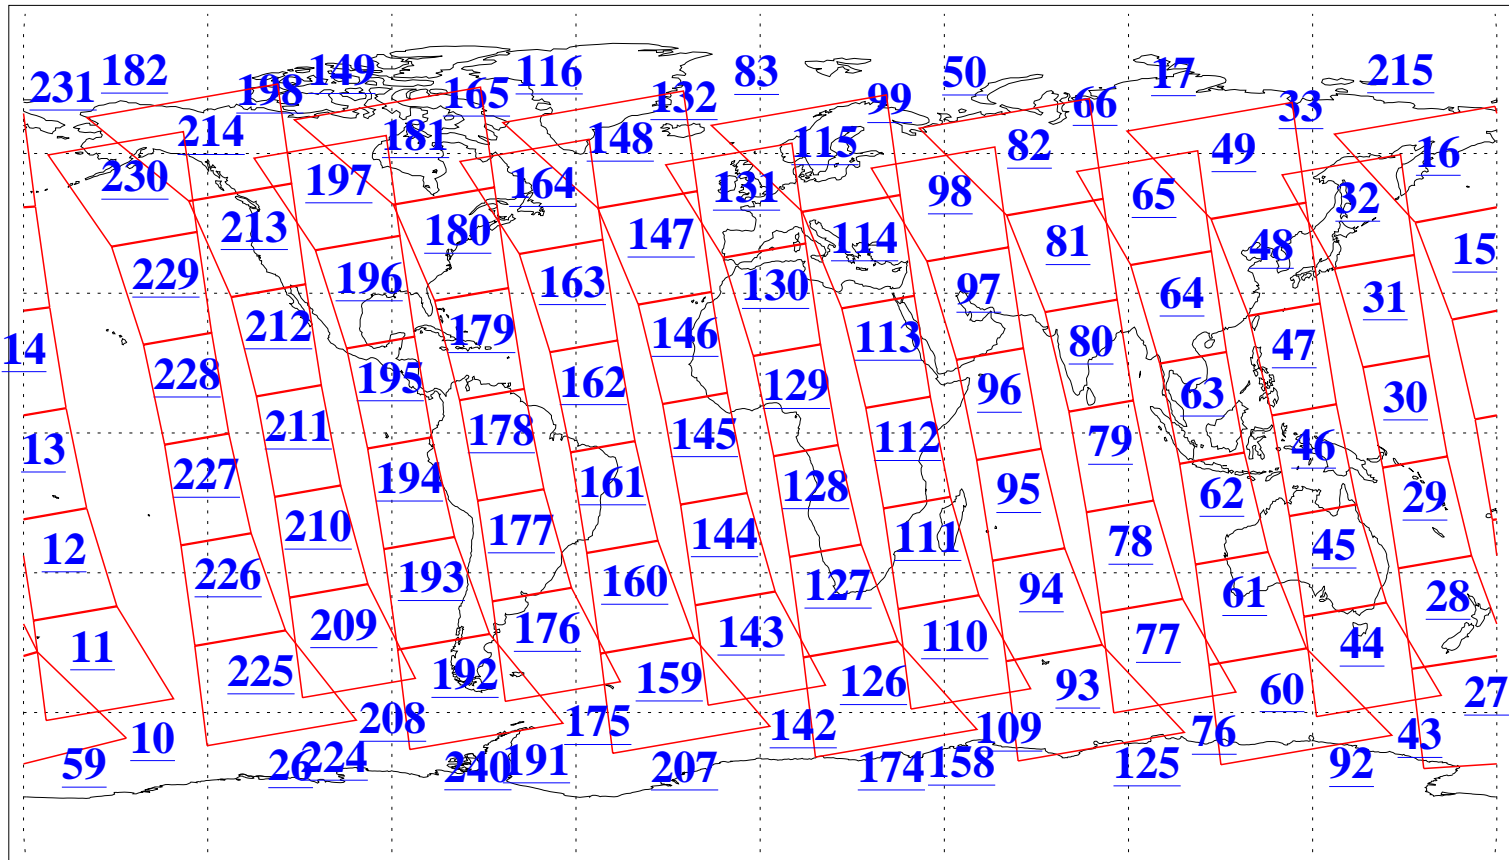

L1B Availability
AMSU Granules: 240
HSB Granules: 0
AIRS Granules: 240

4 Dec 2021
DoY 338
Aqua Day 7154
Granules: 1 to 120

Granules: 121 to 240

Legend: AMSU Available, *HSB Available*, *AIRS Available*

L1B Availability
AMSU Granules: 240
HSB Granules: 0
AIRS Granules: 240

4 Dec 2021
DoY 338
Aqua Day 7154

Ascending Granules

Descending Granules

Legend: AMSU Available, *HSB Available*, *AIRS Available*

L1B Availability
 AMSU Granules: 240
 HSB Granules: 0
 AIRS Granules: 240

4 Dec 2021
 DoY 338
 Aqua Day 7154

Northern Hemisphere Granules

Southern Hemisphere Granules

Legend: AMSU Available, HSB Available, **AIRS Available**