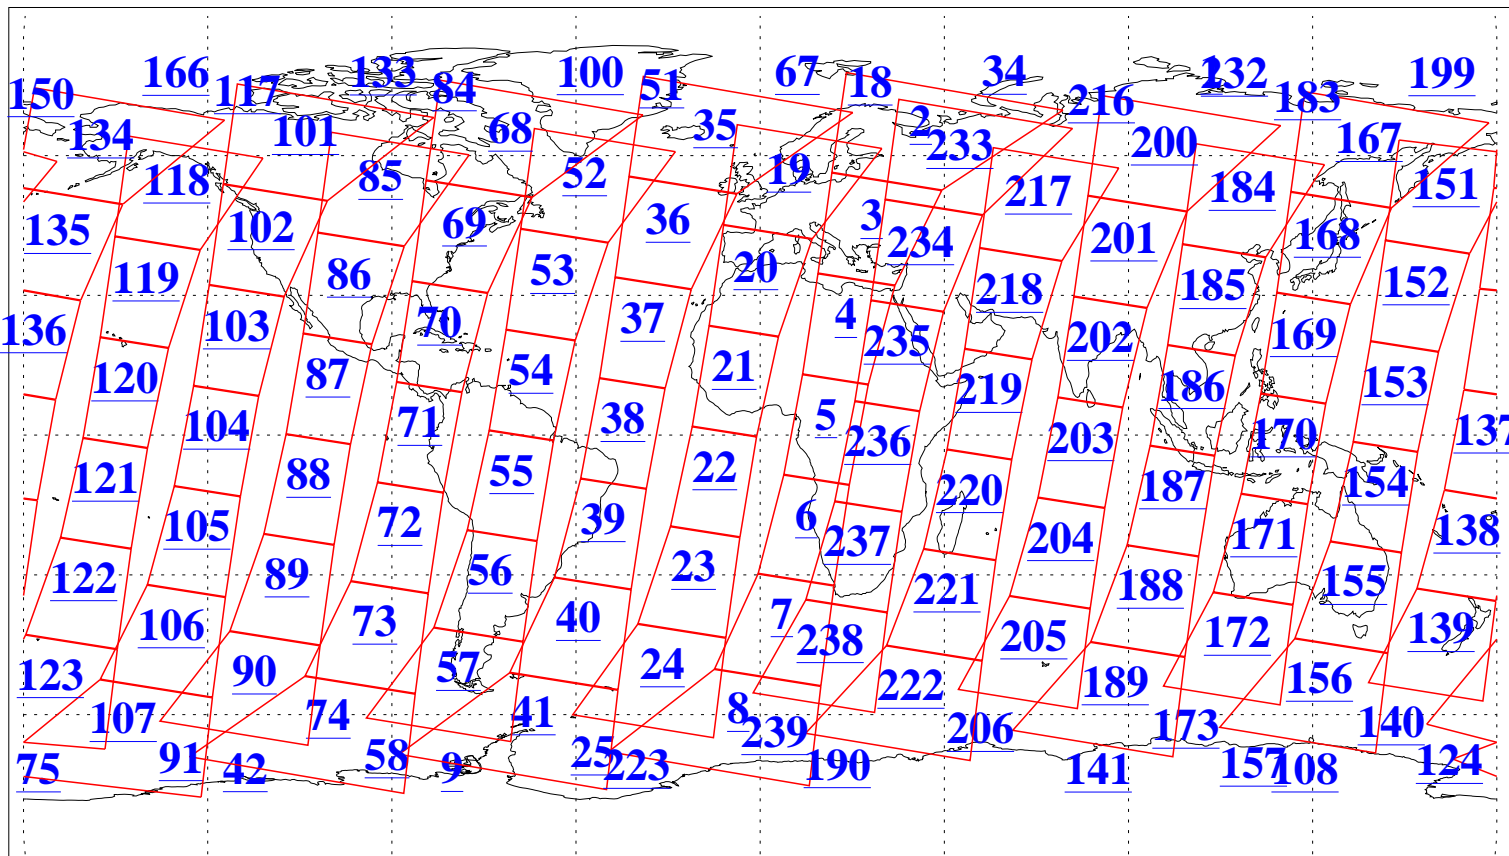

L1B Availability
AMSU Granules: 240
HSB Granules: 0
AIRS Granules: 240

4 Dec 2021
DoY 338
Aqua Day 7154
Granules: 1 to 120

Granules: 121 to 240

Legend: AMSU Available, *HSB Available*, *AIRS Available*

L1B Availability
AMSU Granules: 240
HSB Granules: 0
AIRS Granules: 240

4 Dec 2021
DoY 338
Aqua Day 7154

Ascending Granules

Descending Granules

Legend: AMSU Available, *HSB Available*, *AIRS Available*

L1B Availability
 AMSU Granules: 240
 HSB Granules: 0
 AIRS Granules: 240

4 Dec 2021
 DoY 338
 Aqua Day 7154

Northern Hemisphere Granules

Southern Hemisphere Granules

Legend: AMSU Available, HSB Available, **AIRS Available**