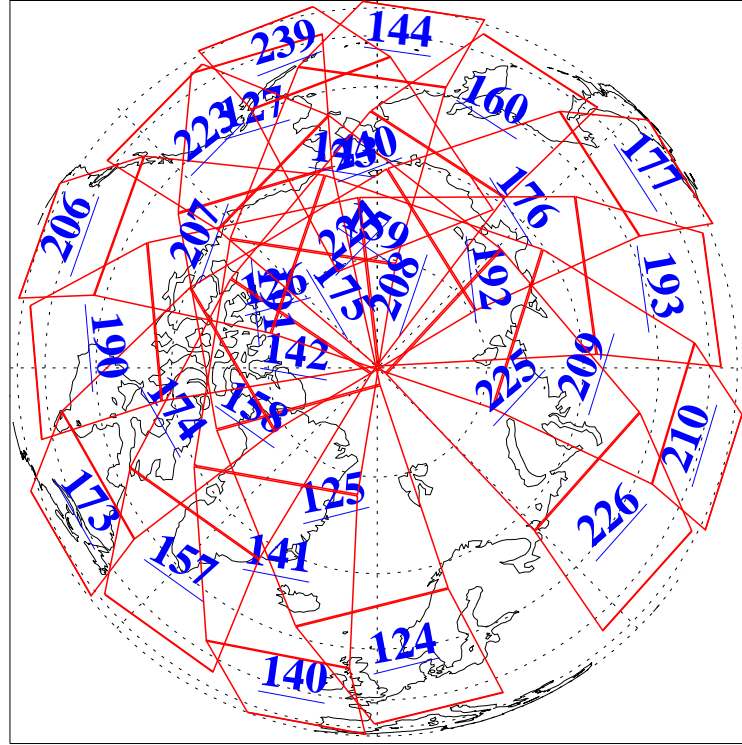

L1B Availability
AMSU Granules: 240
HSB Granules: 0
AIRS Granules: 240

3 Dec 2021
DoY 337
Aqua Day 7153

Northern Hemisphere Granules

Southern Hemisphere Granules