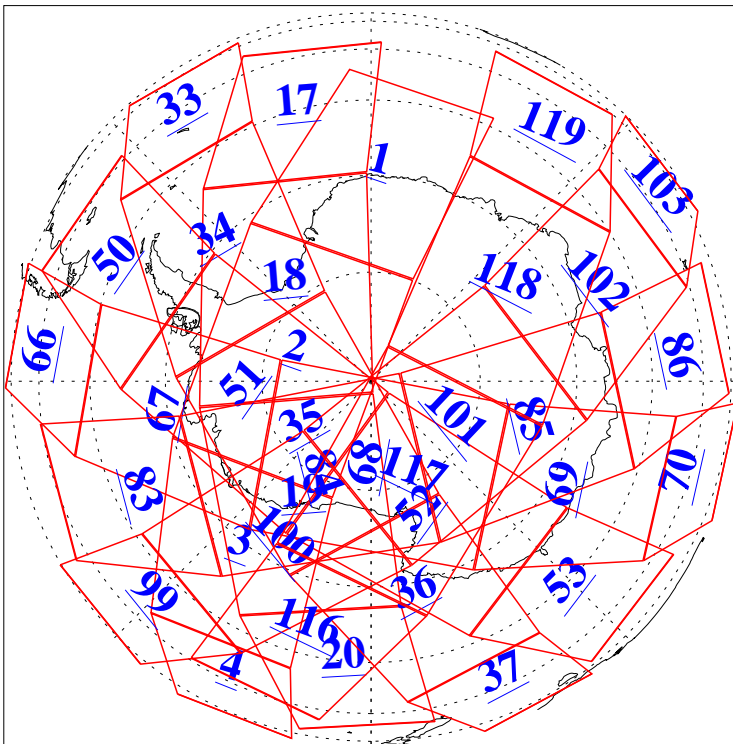

L1B Availability  
 AMSU Granules: 240  
 HSB Granules: 0  
 AIRS Granules: 240

3 Dec 2021  
 DoY 337  
 Aqua Day 7153  
 Granules: 1 to 120

L1B Availability  
AMSU Granules: 240  
HSB Granules: 0  
AIRS Granules: 240

3 Dec 2021  
DoY 337  
Aqua Day 7153

Ascending Granules

Descending Granules

Legend: AMSU Available, *HSB Available*, *AIRS Available*

L1B Availability  
 AMSU Granules: 240  
 HSB Granules: 0  
 AIRS Granules: 240

3 Dec 2021  
 DoY 337  
 Aqua Day 7153

Northern Hemisphere Granules

Southern Hemisphere Granules

Legend: AMSU Available, HSB Available, **AIRS Available**