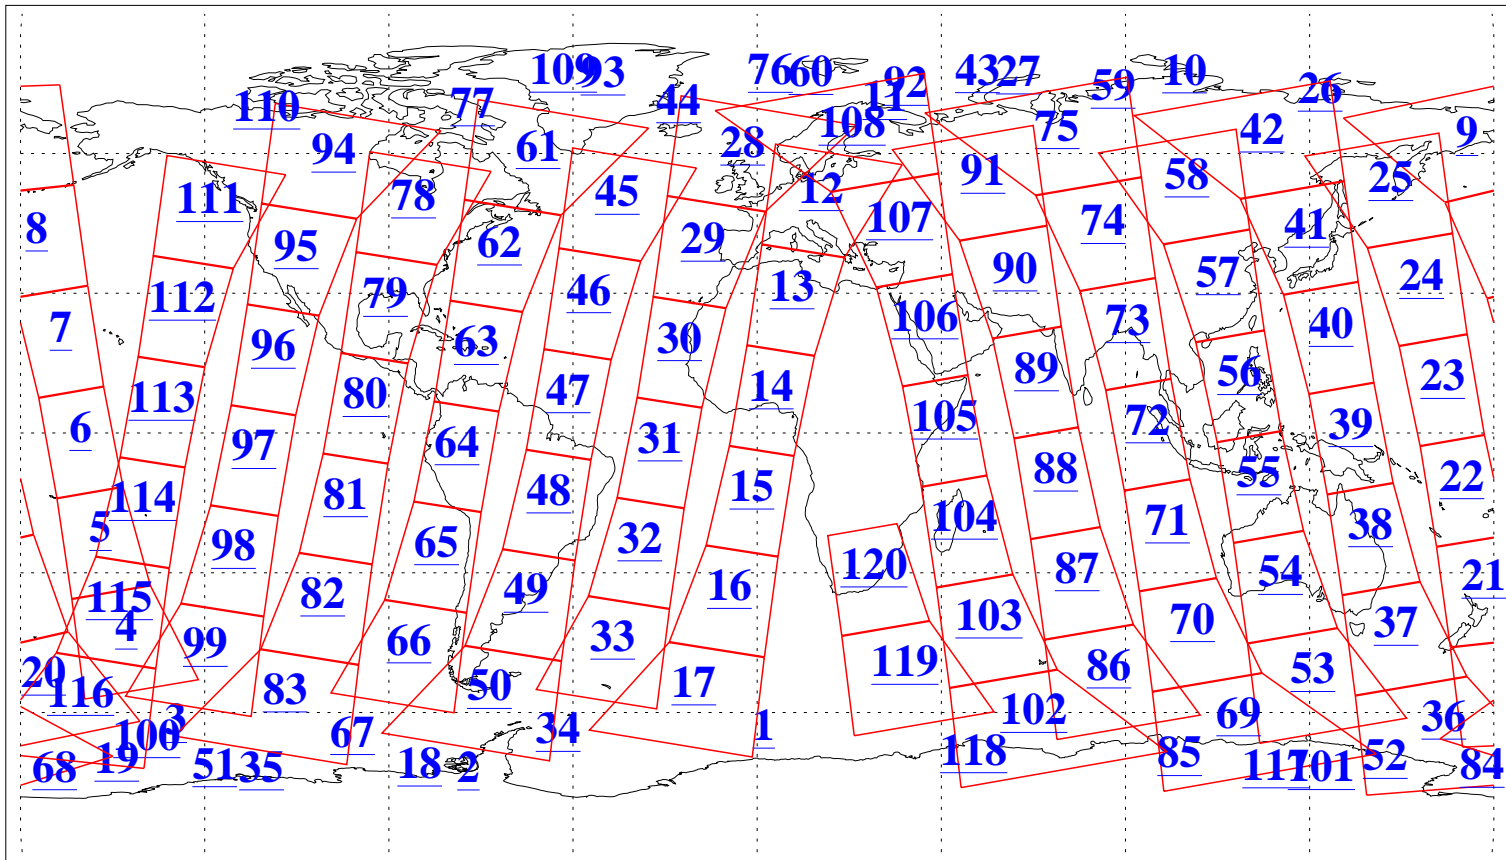

L1B Availability  
 AMSU Granules: 240  
 HSB Granules: 0  
 AIRS Granules: 240

3 Dec 2021  
 DoY 337  
 Aqua Day 7153  
 Granules: 1 to 120

L1B Availability  
AMSU Granules: 240  
HSB Granules: 0  
AIRS Granules: 240

3 Dec 2021  
DoY 337  
Aqua Day 7153

Ascending Granules

Descending Granules

Legend: AMSU Available, *HSB Available*, *AIRS Available*

L1B Availability  
 AMSU Granules: 240  
 HSB Granules: 0  
 AIRS Granules: 240

3 Dec 2021  
 DoY 337  
 Aqua Day 7153

Northern Hemisphere Granules

Southern Hemisphere Granules

Legend: AMSU Available, HSB Available, **AIRS Available**