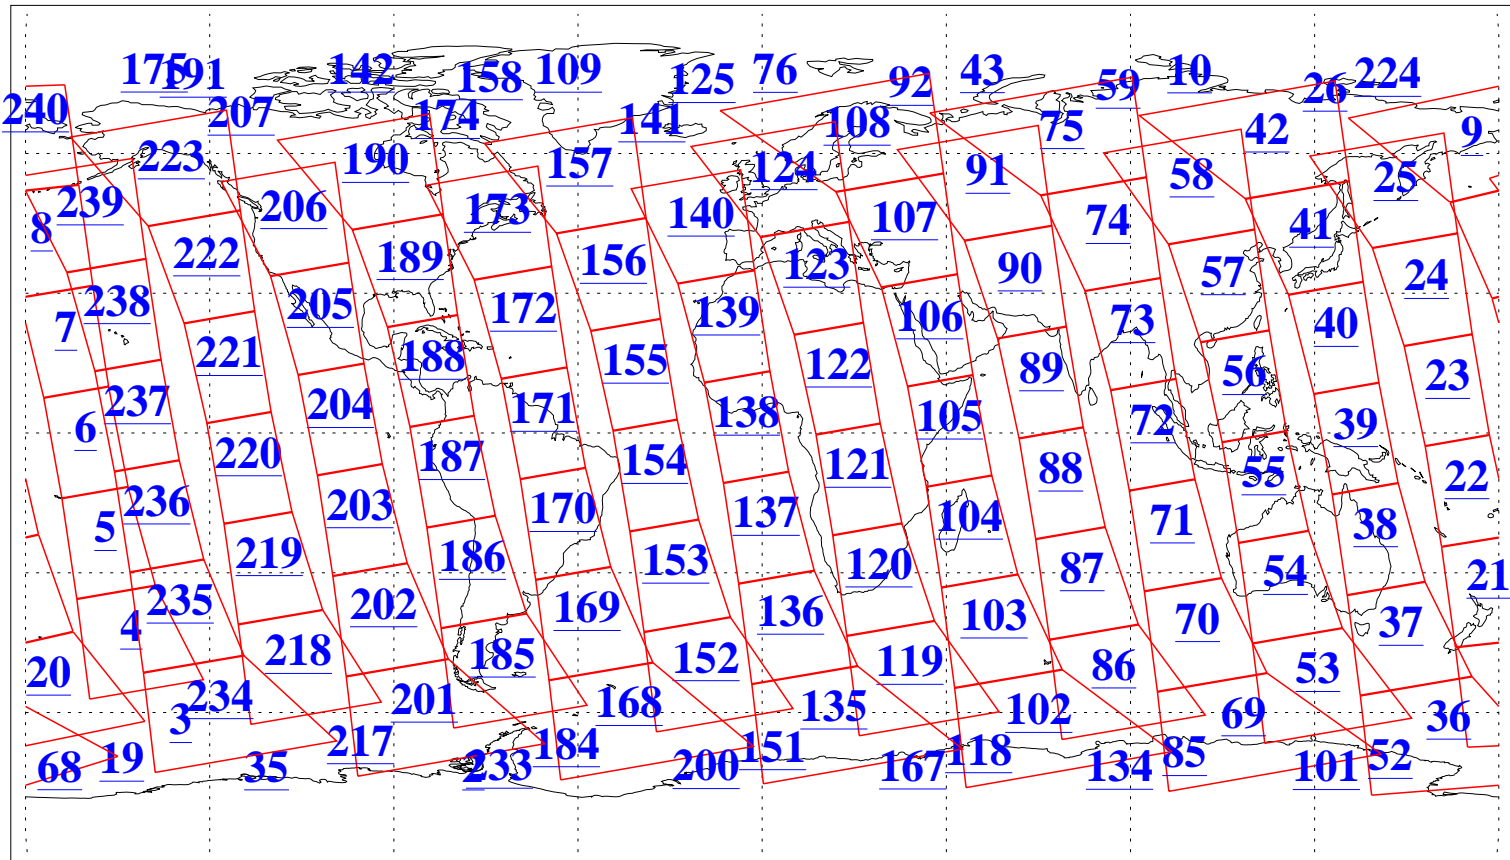

L1B Availability  
 AMSU Granules: 240  
 HSB Granules: 0  
 AIRS Granules: 240

3 Dec 2021  
 DoY 337  
 Aqua Day 7153  
 Granules: 1 to 120

L1B Availability  
AMSU Granules: 240  
HSB Granules: 0  
AIRS Granules: 240

3 Dec 2021  
DoY 337  
Aqua Day 7153

Ascending Granules

Descending Granules

Legend: AMSU Available, *HSB Available*, *AIRS Available*

L1B Availability  
 AMSU Granules: 240  
 HSB Granules: 0  
 AIRS Granules: 240

3 Dec 2021  
 DoY 337  
 Aqua Day 7153

Northern Hemisphere Granules

Southern Hemisphere Granules

Legend: AMSU Available, HSB Available, **AIRS Available**