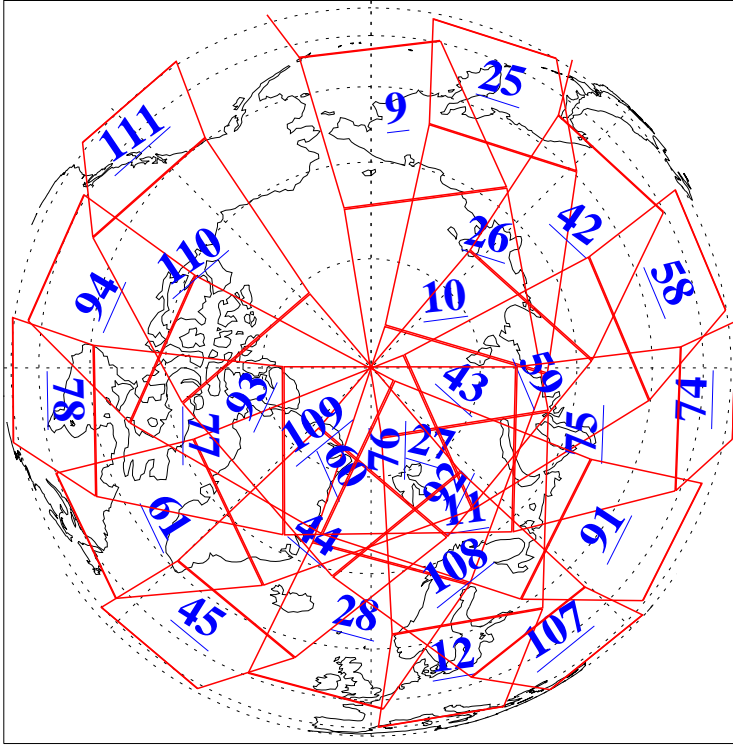

L1B Availability  
 AMSU Granules: 240  
 HSB Granules: 0  
 AIRS Granules: 240

3 Dec 2021  
 DoY 337  
 Aqua Day 7153  
 Granules: 1 to 120

L1B Availability  
AMSU Granules: 240  
HSB Granules: 0  
AIRS Granules: 240

3 Dec 2021  
DoY 337  
Aqua Day 7153

Ascending Granules

Descending Granules

Legend: AMSU Available, *HSB Available*, *AIRS Available*

L1B Availability  
 AMSU Granules: 240  
 HSB Granules: 0  
 AIRS Granules: 240

3 Dec 2021  
 DoY 337  
 Aqua Day 7153

Northern Hemisphere Granules

Southern Hemisphere Granules

Legend: AMSU Available, HSB Available, **AIRS Available**