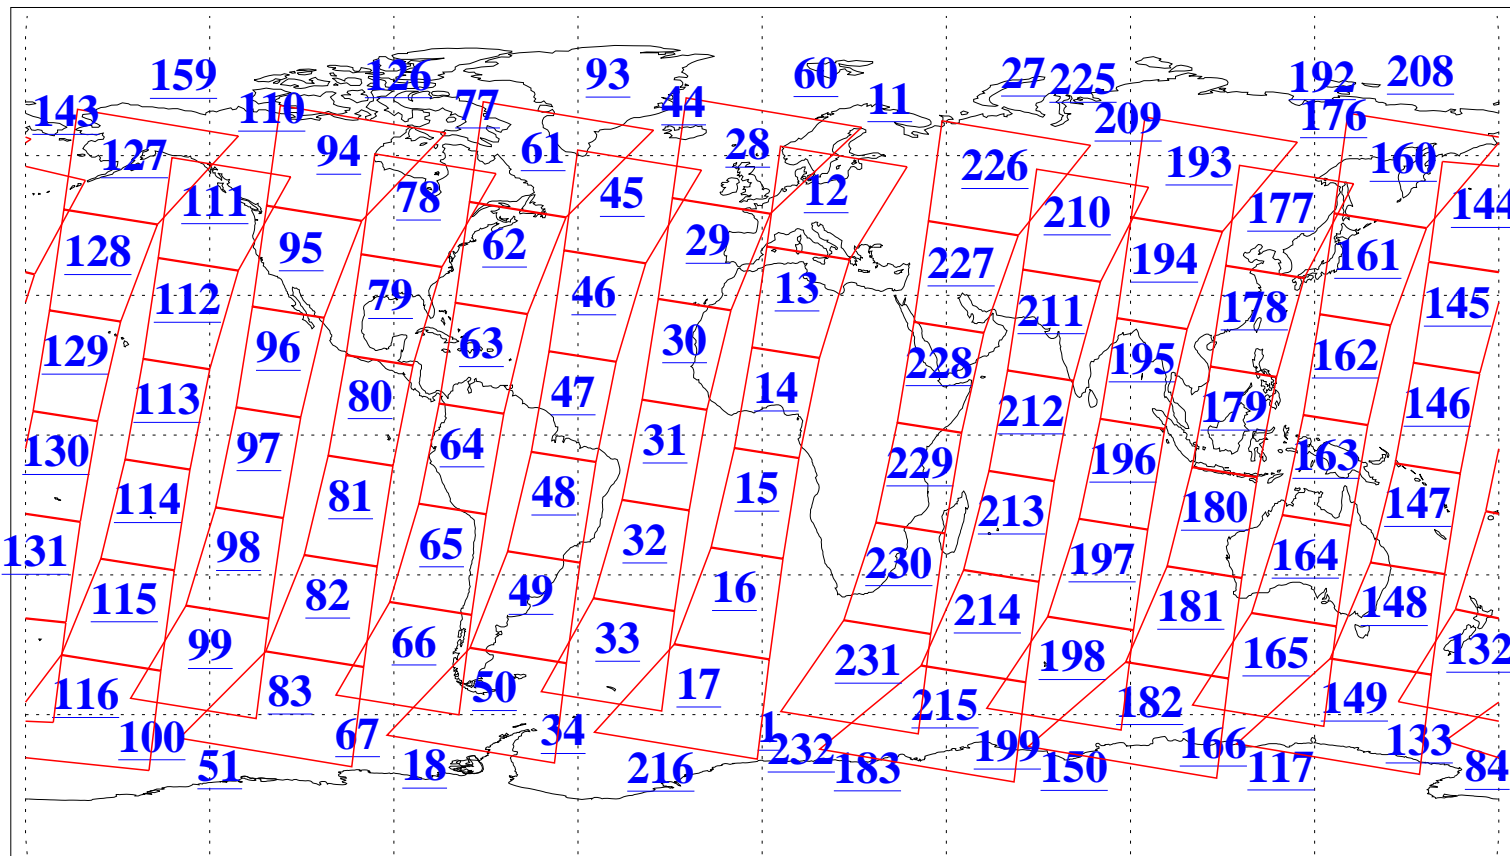

L1B Availability  
 AMSU Granules: 240  
 HSB Granules: 0  
 AIRS Granules: 240

3 Dec 2021  
 DoY 337  
 Aqua Day 7153  
 Granules: 1 to 120

L1B Availability  
AMSU Granules: 240  
HSB Granules: 0  
AIRS Granules: 240

3 Dec 2021  
DoY 337  
Aqua Day 7153

Ascending Granules

Descending Granules

Legend: AMSU Available, *HSB Available*, *AIRS Available*

L1B Availability  
 AMSU Granules: 240  
 HSB Granules: 0  
 AIRS Granules: 240

3 Dec 2021  
 DoY 337  
 Aqua Day 7153

Northern Hemisphere Granules

Southern Hemisphere Granules

Legend: AMSU Available, HSB Available, **AIRS Available**