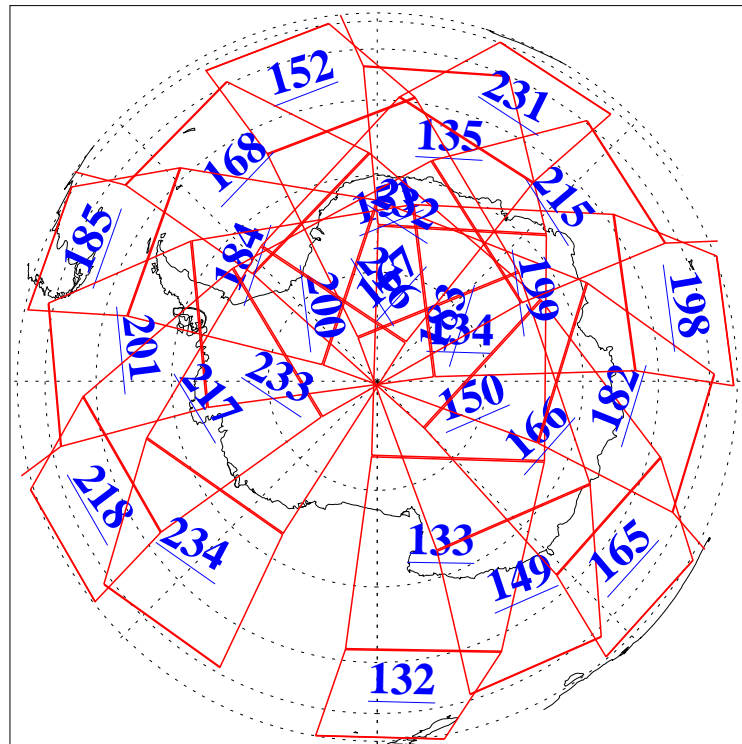

L1B Availability  
 AMSU Granules: 240  
 HSB Granules: 0  
 AIRS Granules: 240

3 Dec 2021  
 DoY 337  
 Aqua Day 7153  
 Granules: 1 to 120

L1B Availability  
AMSU Granules: 240  
HSB Granules: 0  
AIRS Granules: 240

3 Dec 2021  
DoY 337  
Aqua Day 7153

Ascending Granules

Descending Granules

Legend: AMSU Available, *HSB Available*, *AIRS Available*

L1B Availability  
 AMSU Granules: 240  
 HSB Granules: 0  
 AIRS Granules: 240

3 Dec 2021  
 DoY 337  
 Aqua Day 7153

Northern Hemisphere Granules

Southern Hemisphere Granules

Legend: AMSU Available, HSB Available, **AIRS Available**