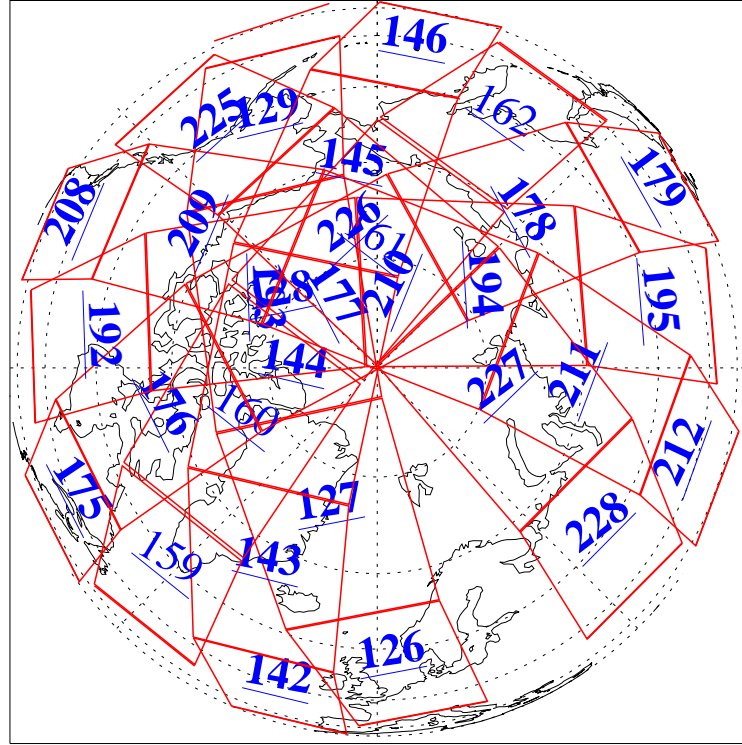

L1B Availability
AMSU Granules: 240
HSB Granules: 0
AIRS Granules: 223

1 Dec 2021
DoY 335
Aqua Day 7151

Northern Hemisphere Granules

Southern Hemisphere Granules