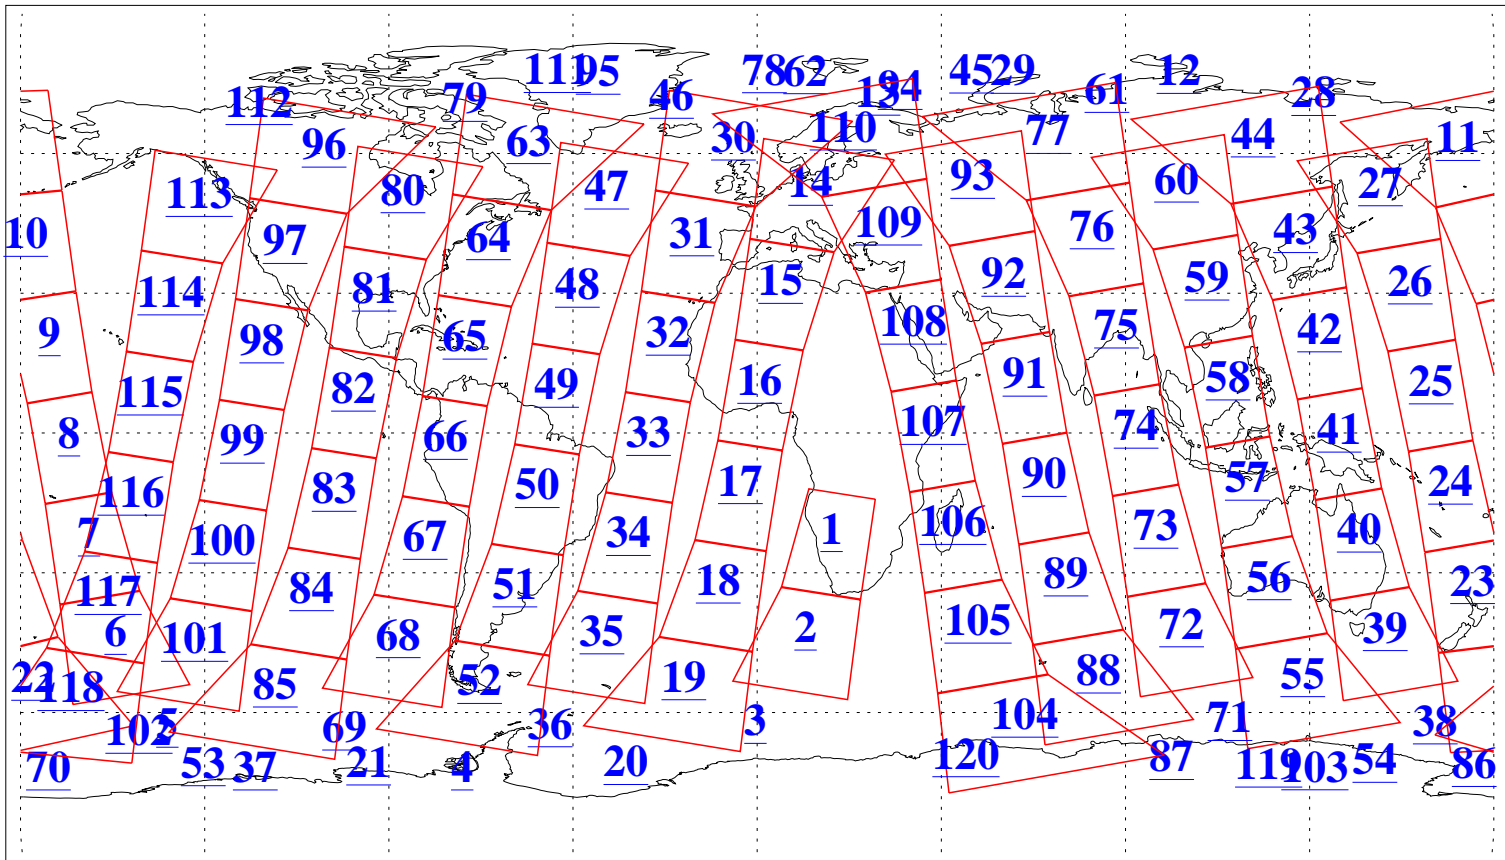

L1B Availability
 AMSU Granules: 240
 HSB Granules: 0
 AIRS Granules: 223

1 Dec 2021
 DoY 335
 Aqua Day 7151
 Granules: 1 to 120

Granules: 121 to 240

Legend: AMSU Available, HSB Available, AIRS Available

L1B Availability
 AMSU Granules: 240
 HSB Granules: 0
 AIRS Granules: 223

1 Dec 2021
 DoY 335
 Aqua Day 7151

Ascending Granules

Descending Granules

Legend: AMSU Available, HSB Available, AIRS Available

L1B Availability
 AMSU Granules: 240
 HSB Granules: 0
 AIRS Granules: 223

1 Dec 2021
 DoY 335
 Aqua Day 7151

Northern Hemisphere Granules

Southern Hemisphere Granules

Legend: AMSU Available, **HSB Available**, **AIRS Available**