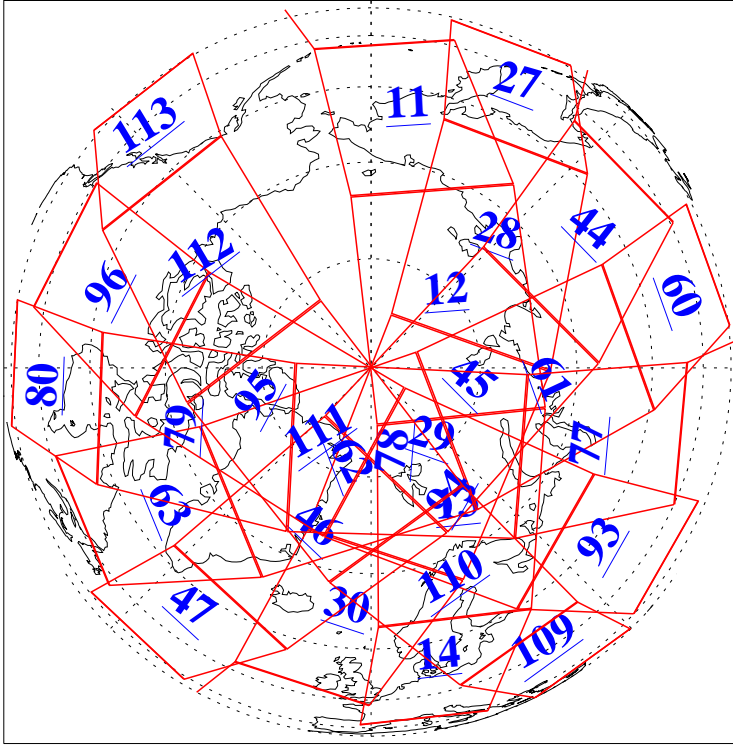

L1B Availability
 AMSU Granules: 240
 HSB Granules: 0
 AIRS Granules: 223

1 Dec 2021
 DoY 335
 Aqua Day 7151
 Granules: 1 to 120

Granules: 121 to 240

Legend: AMSU Available, HSB Available, AIRS Available

L1B Availability
 AMSU Granules: 240
 HSB Granules: 0
 AIRS Granules: 223

1 Dec 2021
 DoY 335
 Aqua Day 7151

Ascending Granules

Descending Granules

Legend: AMSU Available, HSB Available, AIRS Available

L1B Availability
 AMSU Granules: 240
 HSB Granules: 0
 AIRS Granules: 223

1 Dec 2021
 DoY 335
 Aqua Day 7151

Northern Hemisphere Granules

Southern Hemisphere Granules

Legend: AMSU Available, **HSB Available**, **AIRS Available**