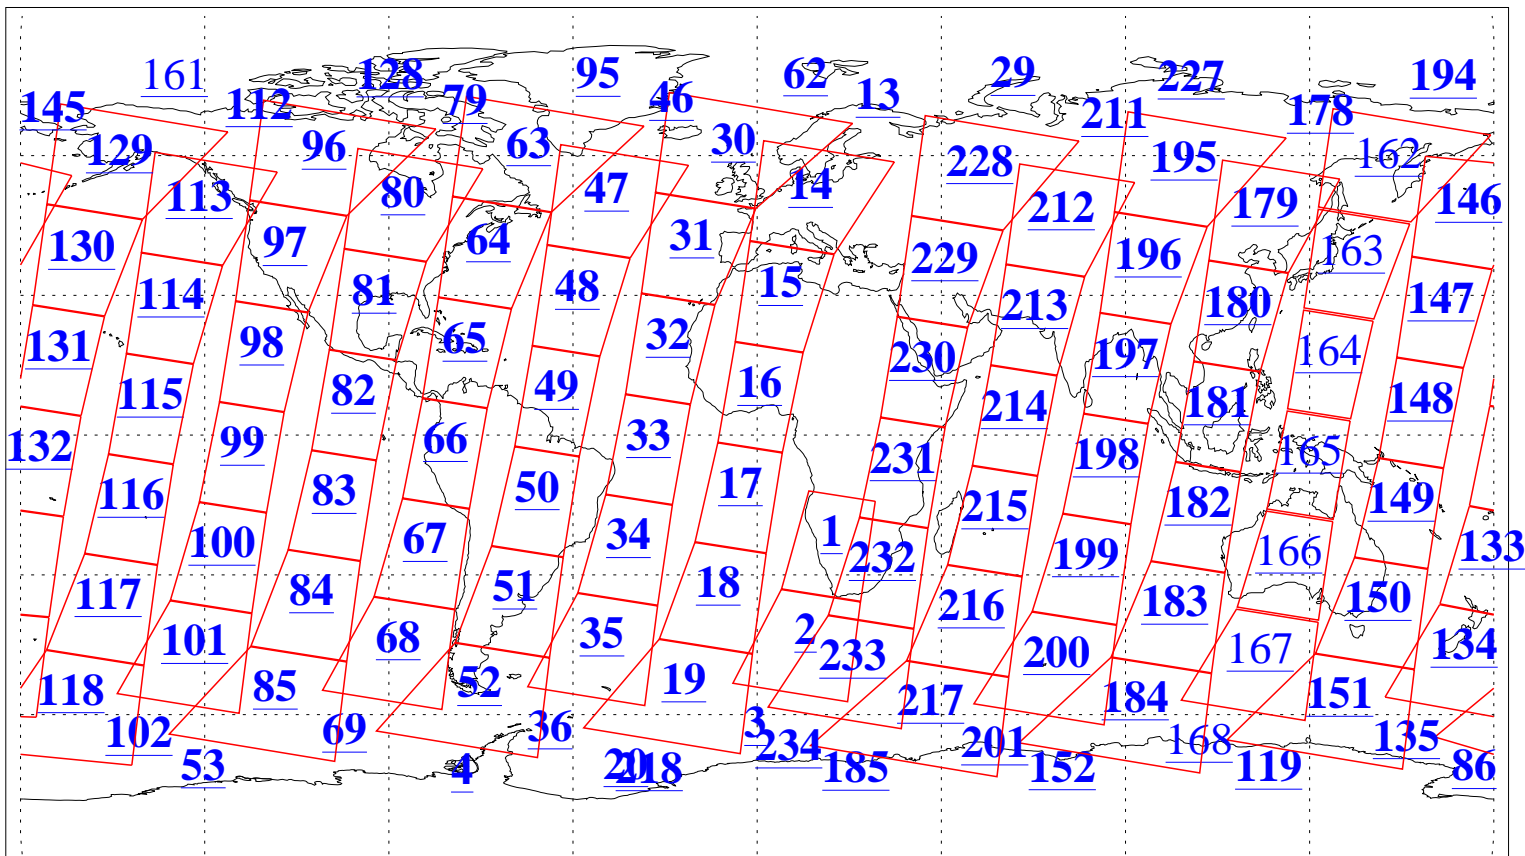

L1B Availability
 AMSU Granules: 240
 HSB Granules: 0
 AIRS Granules: 223

1 Dec 2021
 DoY 335
 Aqua Day 7151
 Granules: 1 to 120

Granules: 121 to 240

Legend: AMSU Available, HSB Available, AIRS Available

L1B Availability
 AMSU Granules: 240
 HSB Granules: 0
 AIRS Granules: 223

1 Dec 2021
 DoY 335
 Aqua Day 7151

Ascending Granules

Descending Granules

Legend: AMSU Available, HSB Available, AIRS Available

L1B Availability
 AMSU Granules: 240
 HSB Granules: 0
 AIRS Granules: 223

1 Dec 2021
 DoY 335
 Aqua Day 7151

Northern Hemisphere Granules

Southern Hemisphere Granules

Legend: AMSU Available, **HSB Available**, **AIRS Available**