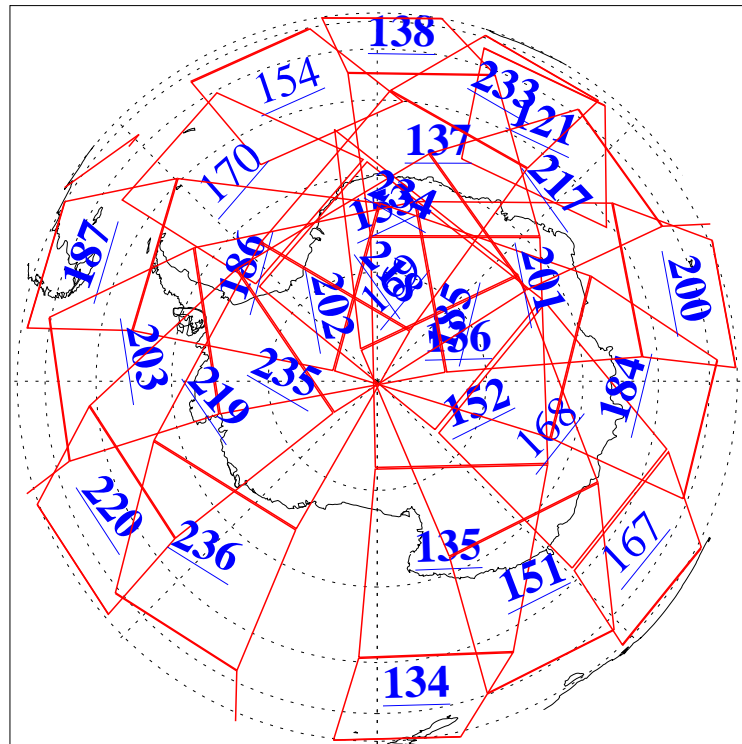

L1B Availability
 AMSU Granules: 240
 HSB Granules: 0
 AIRS Granules: 223

1 Dec 2021
 DoY 335
 Aqua Day 7151
 Granules: 1 to 120

Granules: 121 to 240

Legend: AMSU Available, HSB Available, AIRS Available

L1B Availability
 AMSU Granules: 240
 HSB Granules: 0
 AIRS Granules: 223

1 Dec 2021
 DoY 335
 Aqua Day 7151

Ascending Granules

Descending Granules

Legend: AMSU Available, HSB Available, AIRS Available

L1B Availability
 AMSU Granules: 240
 HSB Granules: 0
 AIRS Granules: 223

1 Dec 2021
 DoY 335
 Aqua Day 7151

Northern Hemisphere Granules

Southern Hemisphere Granules

Legend: AMSU Available, **HSB Available**, **AIRS Available**