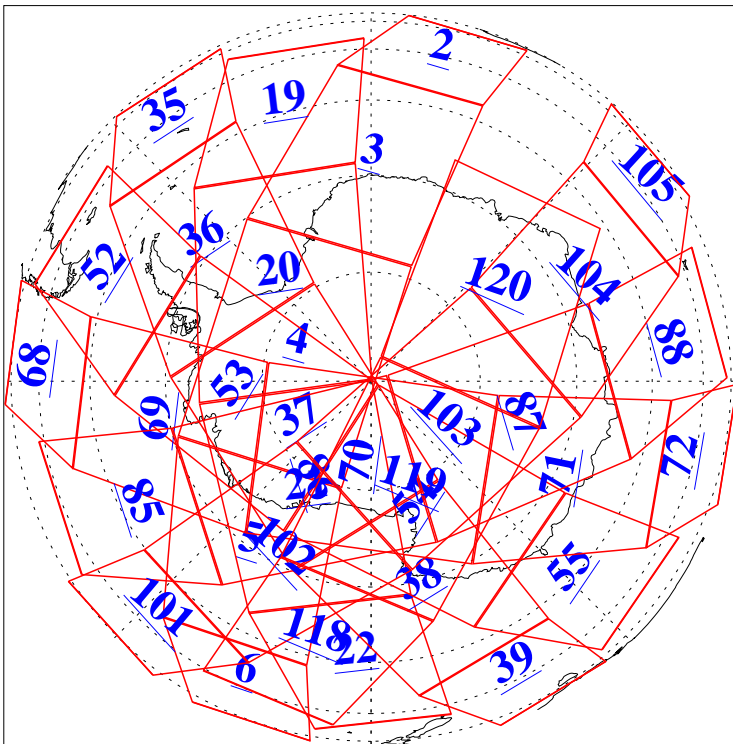

L1B Availability
 AMSU Granules: 240
 HSB Granules: 0
 AIRS Granules: 223

1 Dec 2021
 DoY 335
 Aqua Day 7151
 Granules: 1 to 120

Granules: 121 to 240

Legend: AMSU Available, HSB Available, AIRS Available

L1B Availability
 AMSU Granules: 240
 HSB Granules: 0
 AIRS Granules: 223

1 Dec 2021
 DoY 335
 Aqua Day 7151

Ascending Granules

Descending Granules

Legend: AMSU Available, HSB Available, AIRS Available

L1B Availability
 AMSU Granules: 240
 HSB Granules: 0
 AIRS Granules: 223

1 Dec 2021
 DoY 335
 Aqua Day 7151

Northern Hemisphere Granules

Southern Hemisphere Granules

Legend: AMSU Available, **HSB Available**, **AIRS Available**