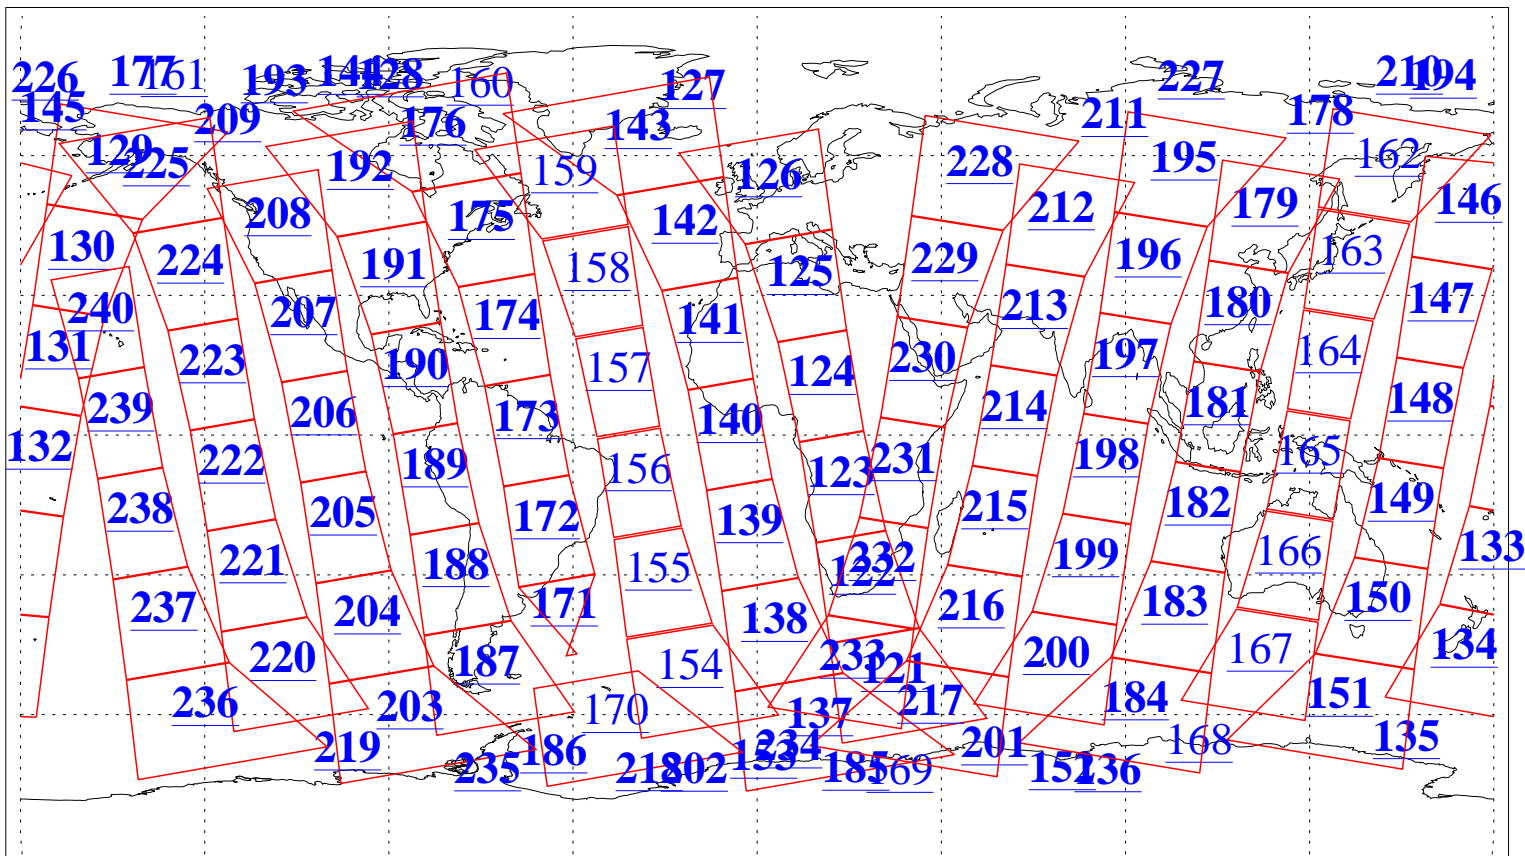

L1B Availability
 AMSU Granules: 240
 HSB Granules: 0
 AIRS Granules: 223

1 Dec 2021
 DoY 335
 Aqua Day 7151
 Granules: 1 to 120

Granules: 121 to 240

Legend: AMSU Available, HSB Available, AIRS Available

L1B Availability
 AMSU Granules: 240
 HSB Granules: 0
 AIRS Granules: 223

1 Dec 2021
 DoY 335
 Aqua Day 7151

Ascending Granules

Descending Granules

Legend: AMSU Available, HSB Available, AIRS Available

L1B Availability
 AMSU Granules: 240
 HSB Granules: 0
 AIRS Granules: 223

1 Dec 2021
 DoY 335
 Aqua Day 7151

Northern Hemisphere Granules

Southern Hemisphere Granules

Legend: AMSU Available, **HSB Available**, **AIRS Available**