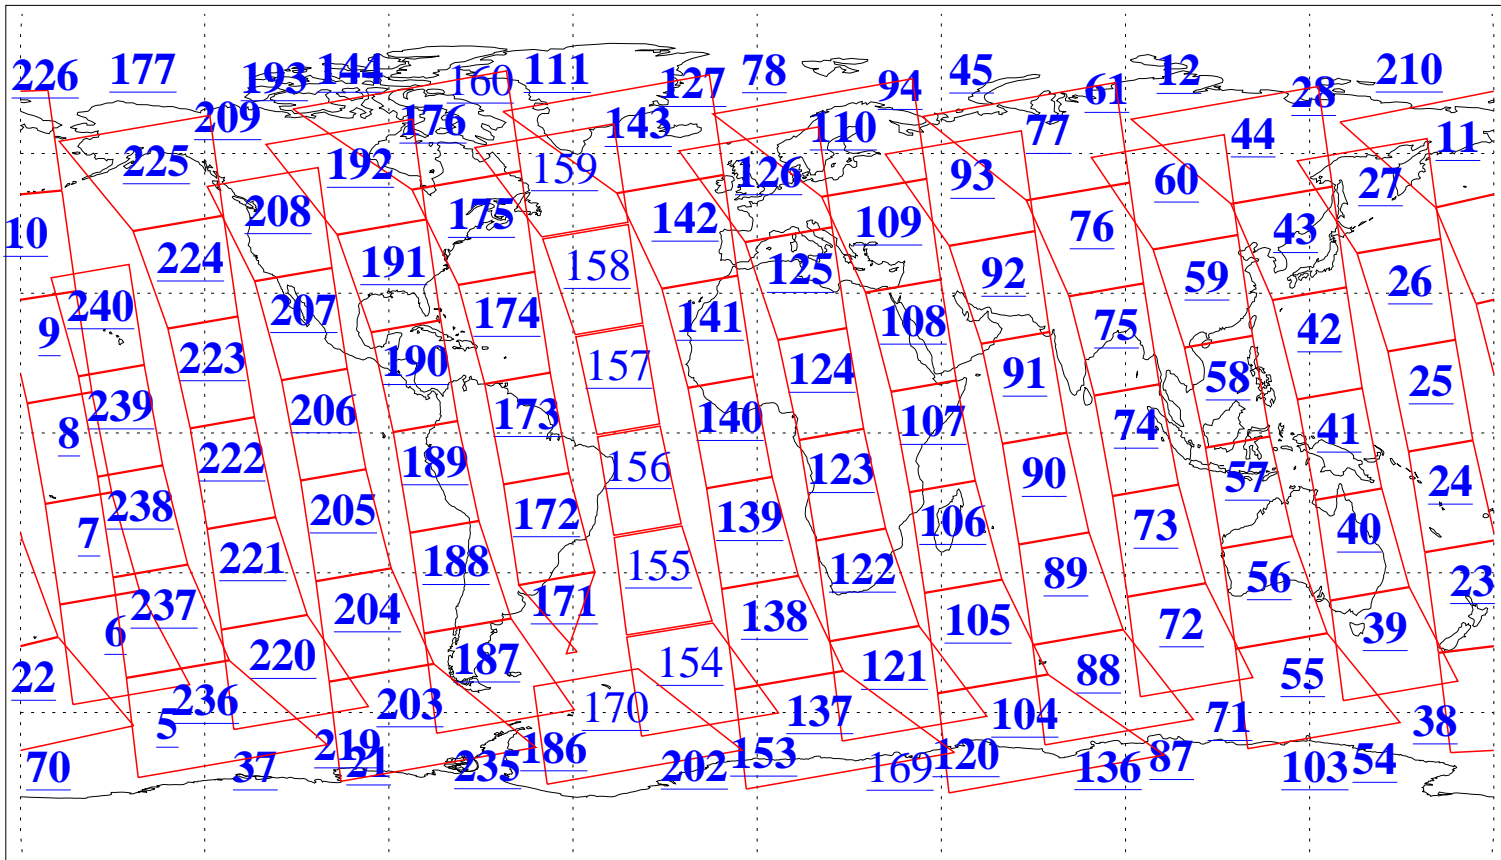

L1B Availability
 AMSU Granules: 240
 HSB Granules: 0
 AIRS Granules: 223

1 Dec 2021
 DoY 335
 Aqua Day 7151
 Granules: 1 to 120

Granules: 121 to 240

Legend: AMSU Available, HSB Available, AIRS Available

L1B Availability
 AMSU Granules: 240
 HSB Granules: 0
 AIRS Granules: 223

1 Dec 2021
 DoY 335
 Aqua Day 7151

Ascending Granules

Descending Granules

Legend: AMSU Available, HSB Available, AIRS Available

L1B Availability
 AMSU Granules: 240
 HSB Granules: 0
 AIRS Granules: 223

1 Dec 2021
 DoY 335
 Aqua Day 7151

Northern Hemisphere Granules

Southern Hemisphere Granules

Legend: AMSU Available, **HSB Available**, **AIRS Available**