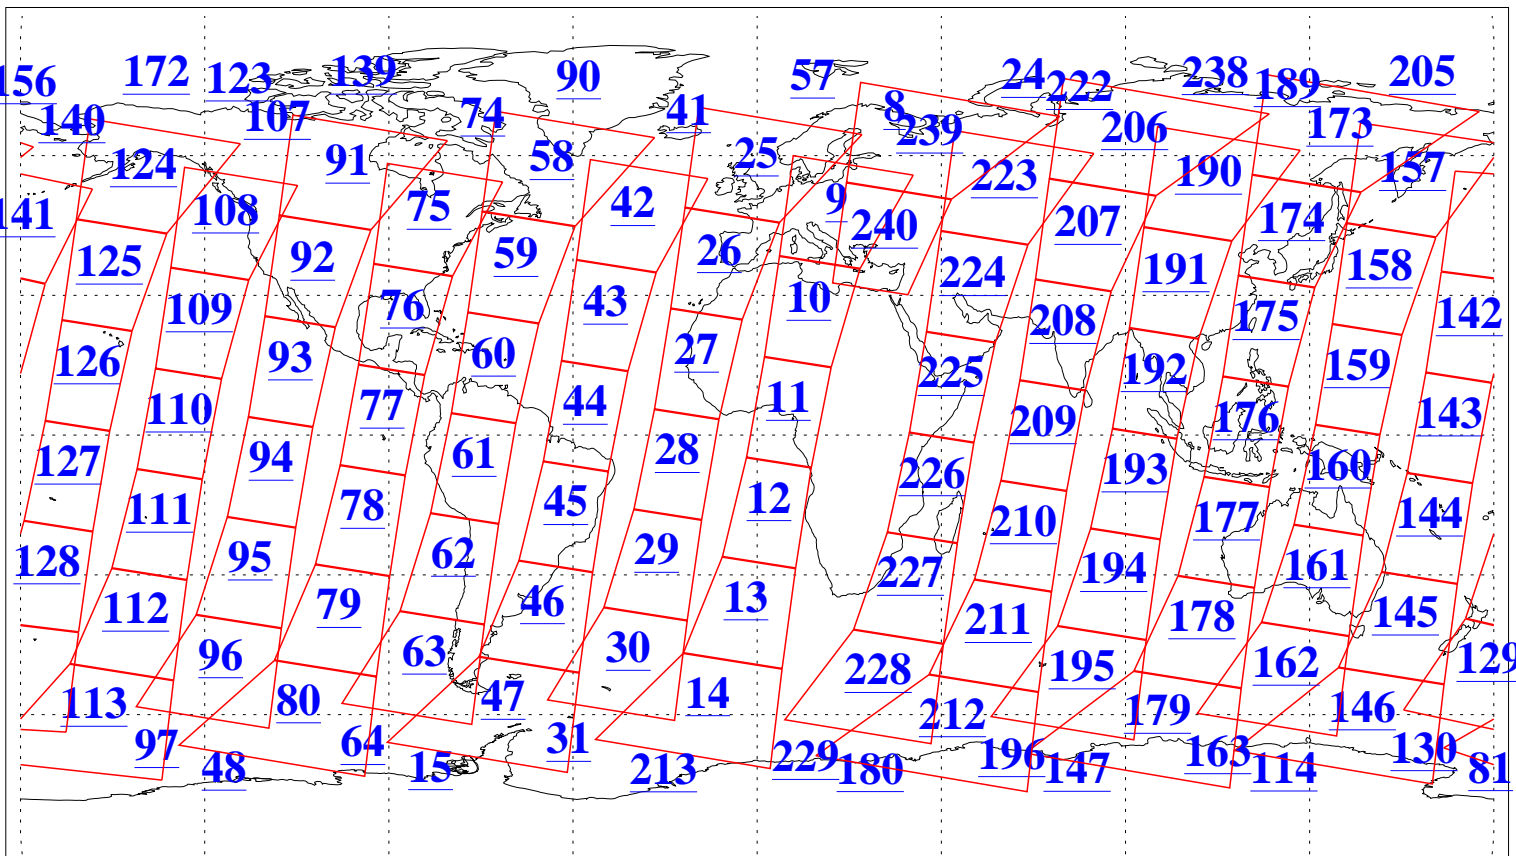

L1B Availability  
AMSU Granules: 240  
HSB Granules: 0  
AIRS Granules: 240

28 Nov 2021  
DoY 332  
Aqua Day 7148  
Granules: 1 to 120

Granules: 121 to 240

Legend: AMSU Available, HSB Available, AIRS Available

L1B Availability  
 AMSU Granules: 240  
 HSB Granules: 0  
 AIRS Granules: 240

28 Nov 2021  
 DoY 332  
 Aqua Day 7148

Ascending Granules

Descending Granules

Legend: AMSU Available, *HSB Available*, AIRS Available

L1B Availability  
 AMSU Granules: 240  
 HSB Granules: 0  
 AIRS Granules: 240

28 Nov 2021  
 DoY 332  
 Aqua Day 7148

Northern Hemisphere Granules

Southern Hemisphere Granules

Legend: AMSU Available, HSB Available, **AIRS Available**