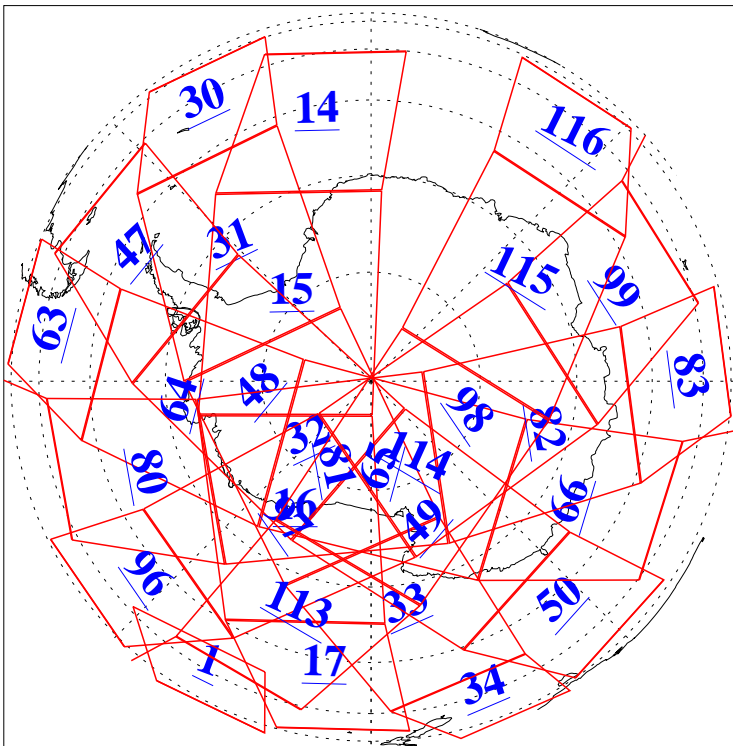

L1B Availability  
AMSU Granules: 240  
HSB Granules: 0  
AIRS Granules: 240

28 Nov 2021  
DoY 332  
Aqua Day 7148  
Granules: 1 to 120

Granules: 121 to 240

Legend: AMSU Available, HSB Available, AIRS Available

L1B Availability  
 AMSU Granules: 240  
 HSB Granules: 0  
 AIRS Granules: 240

28 Nov 2021  
 DoY 332  
 Aqua Day 7148

Ascending Granules

Descending Granules

Legend: AMSU Available, *HSB Available*, AIRS Available

L1B Availability  
 AMSU Granules: 240  
 HSB Granules: 0  
 AIRS Granules: 240

28 Nov 2021  
 DoY 332  
 Aqua Day 7148

Northern Hemisphere Granules

Southern Hemisphere Granules

Legend: AMSU Available, HSB Available, **AIRS Available**