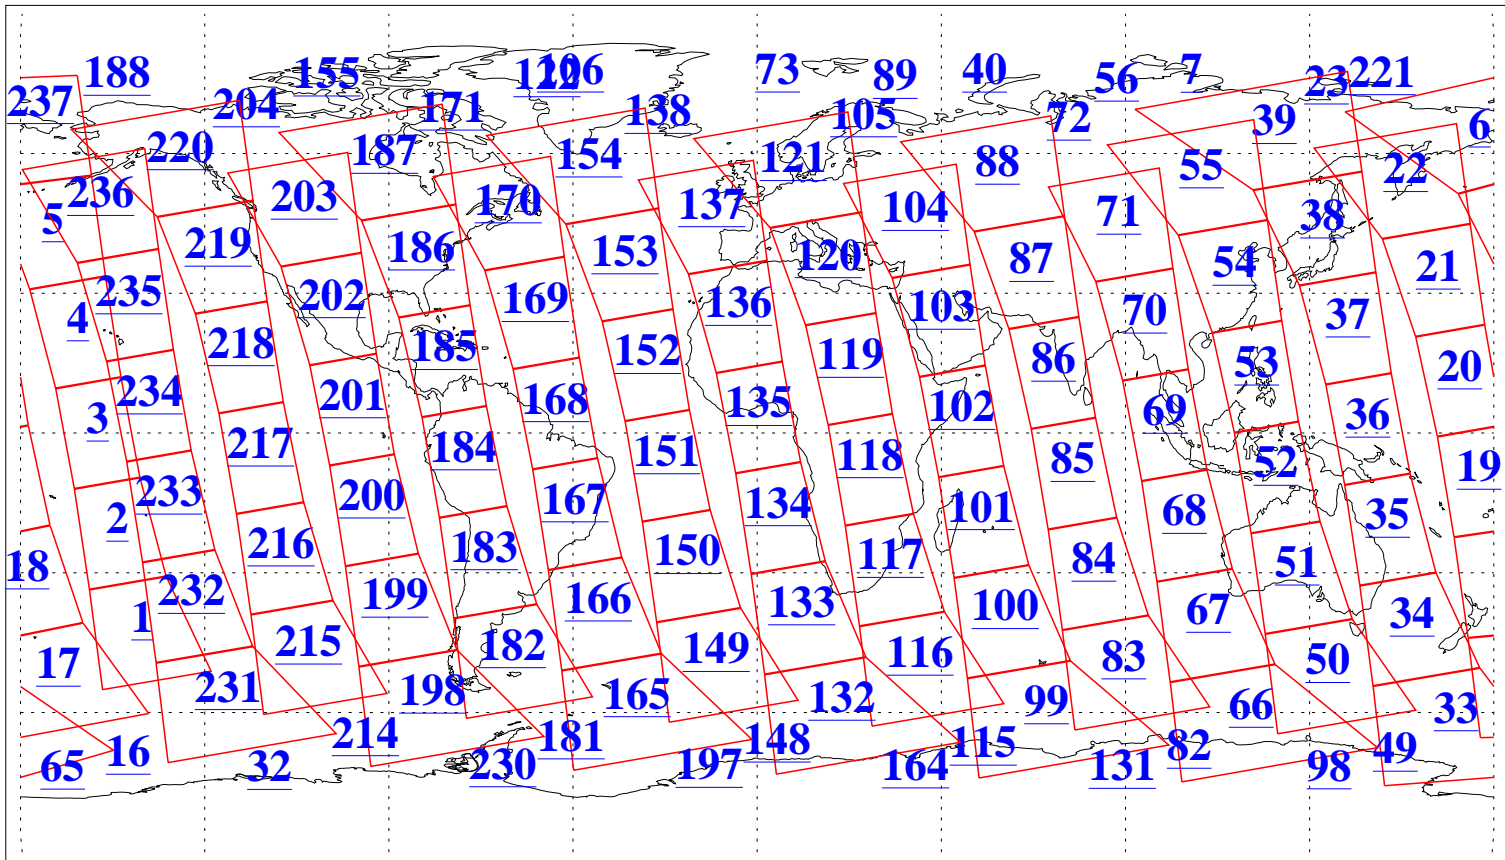

L1B Availability  
AMSU Granules: 240  
HSB Granules: 0  
AIRS Granules: 240

28 Nov 2021  
DoY 332  
Aqua Day 7148  
Granules: 1 to 120

Granules: 121 to 240

Legend: AMSU Available, HSB Available, AIRS Available

L1B Availability  
 AMSU Granules: 240  
 HSB Granules: 0  
 AIRS Granules: 240

28 Nov 2021  
 DoY 332  
 Aqua Day 7148

Ascending Granules

Descending Granules

Legend: AMSU Available, *HSB Available*, AIRS Available

L1B Availability  
 AMSU Granules: 240  
 HSB Granules: 0  
 AIRS Granules: 240

28 Nov 2021  
 DoY 332  
 Aqua Day 7148

Northern Hemisphere Granules

Southern Hemisphere Granules

Legend: AMSU Available, HSB Available, **AIRS Available**