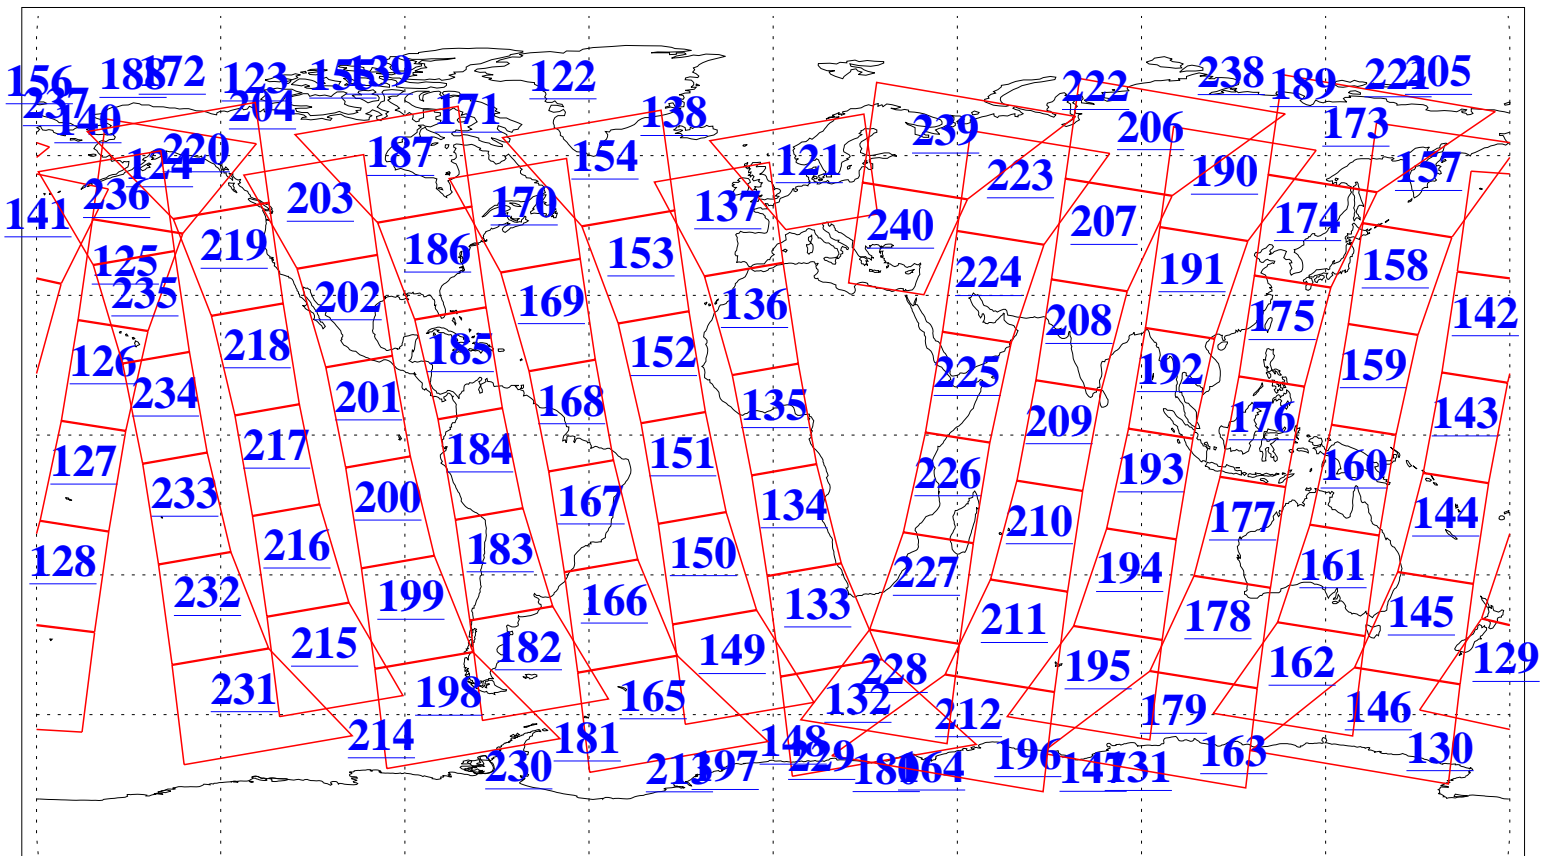

L1B Availability  
AMSU Granules: 240  
HSB Granules: 0  
AIRS Granules: 240

28 Nov 2021  
DoY 332  
Aqua Day 7148  
Granules: 1 to 120

Granules: 121 to 240

Legend: AMSU Available, HSB Available, AIRS Available

L1B Availability  
 AMSU Granules: 240  
 HSB Granules: 0  
 AIRS Granules: 240

28 Nov 2021  
 DoY 332  
 Aqua Day 7148

Ascending Granules

Descending Granules

Legend: AMSU Available, *HSB Available*, AIRS Available

L1B Availability  
 AMSU Granules: 240  
 HSB Granules: 0  
 AIRS Granules: 240

28 Nov 2021  
 DoY 332  
 Aqua Day 7148

Northern Hemisphere Granules

Southern Hemisphere Granules

Legend: AMSU Available, HSB Available, **AIRS Available**