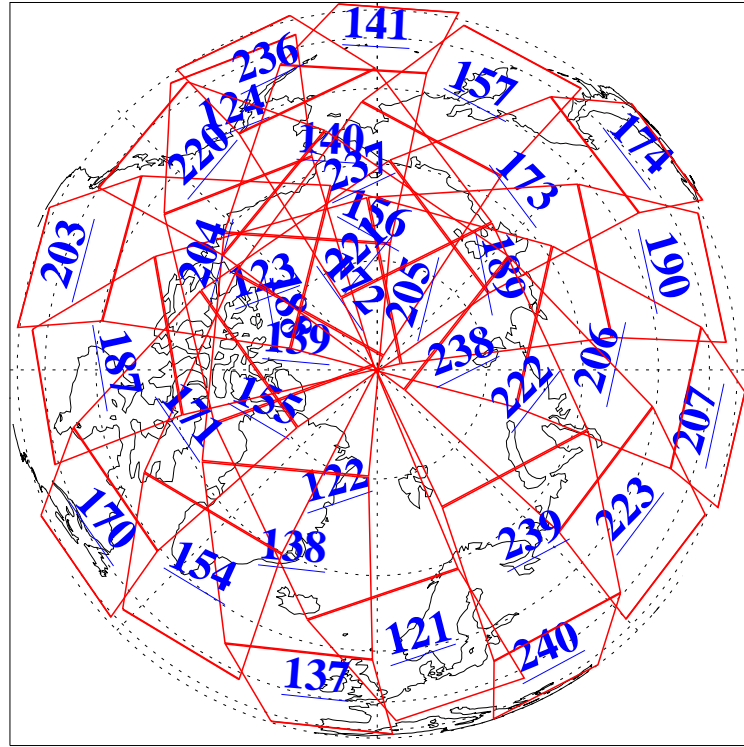

L1B Availability  
 AMSU Granules: 240  
 HSB Granules: 0  
 AIRS Granules: 240

28 Nov 2021  
 DoY 332  
 Aqua Day 7148

Ascending Granules

Descending Granules

Legend: AMSU Available, *HSB Available*, AIRS Available

L1B Availability  
 AMSU Granules: 240  
 HSB Granules: 0  
 AIRS Granules: 240

28 Nov 2021  
 DoY 332  
 Aqua Day 7148

Northern Hemisphere Granules

Southern Hemisphere Granules

Legend: AMSU Available, HSB Available, **AIRS Available**