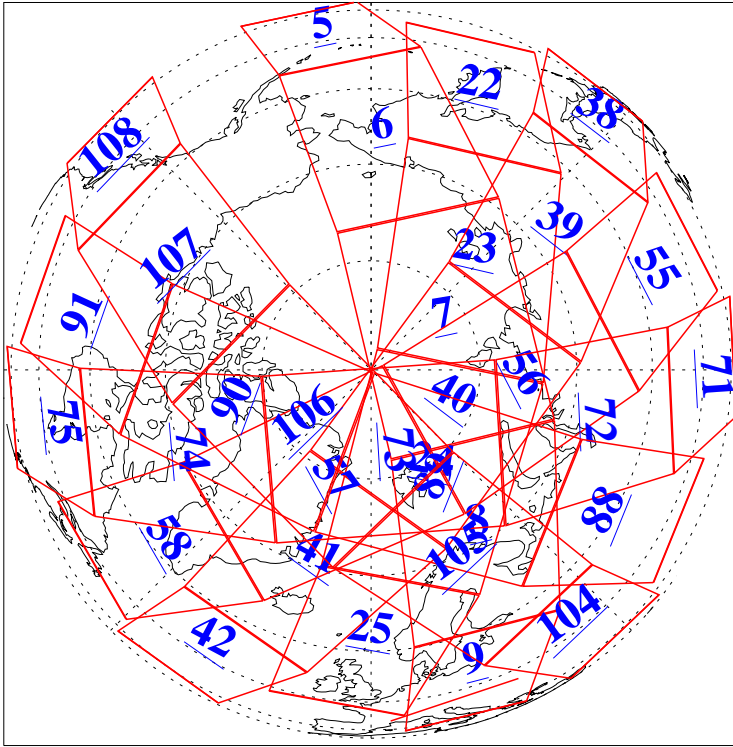

L1B Availability  
AMSU Granules: 240  
HSB Granules: 0  
AIRS Granules: 240

28 Nov 2021  
DoY 332  
Aqua Day 7148  
Granules: 1 to 120

Granules: 121 to 240

Legend: AMSU Available, HSB Available, AIRS Available

L1B Availability  
 AMSU Granules: 240  
 HSB Granules: 0  
 AIRS Granules: 240

28 Nov 2021  
 DoY 332  
 Aqua Day 7148

Ascending Granules

Descending Granules

Legend: AMSU Available, *HSB Available*, AIRS Available

L1B Availability  
 AMSU Granules: 240  
 HSB Granules: 0  
 AIRS Granules: 240

28 Nov 2021  
 DoY 332  
 Aqua Day 7148

Northern Hemisphere Granules

Southern Hemisphere Granules

Legend: AMSU Available, HSB Available, **AIRS Available**