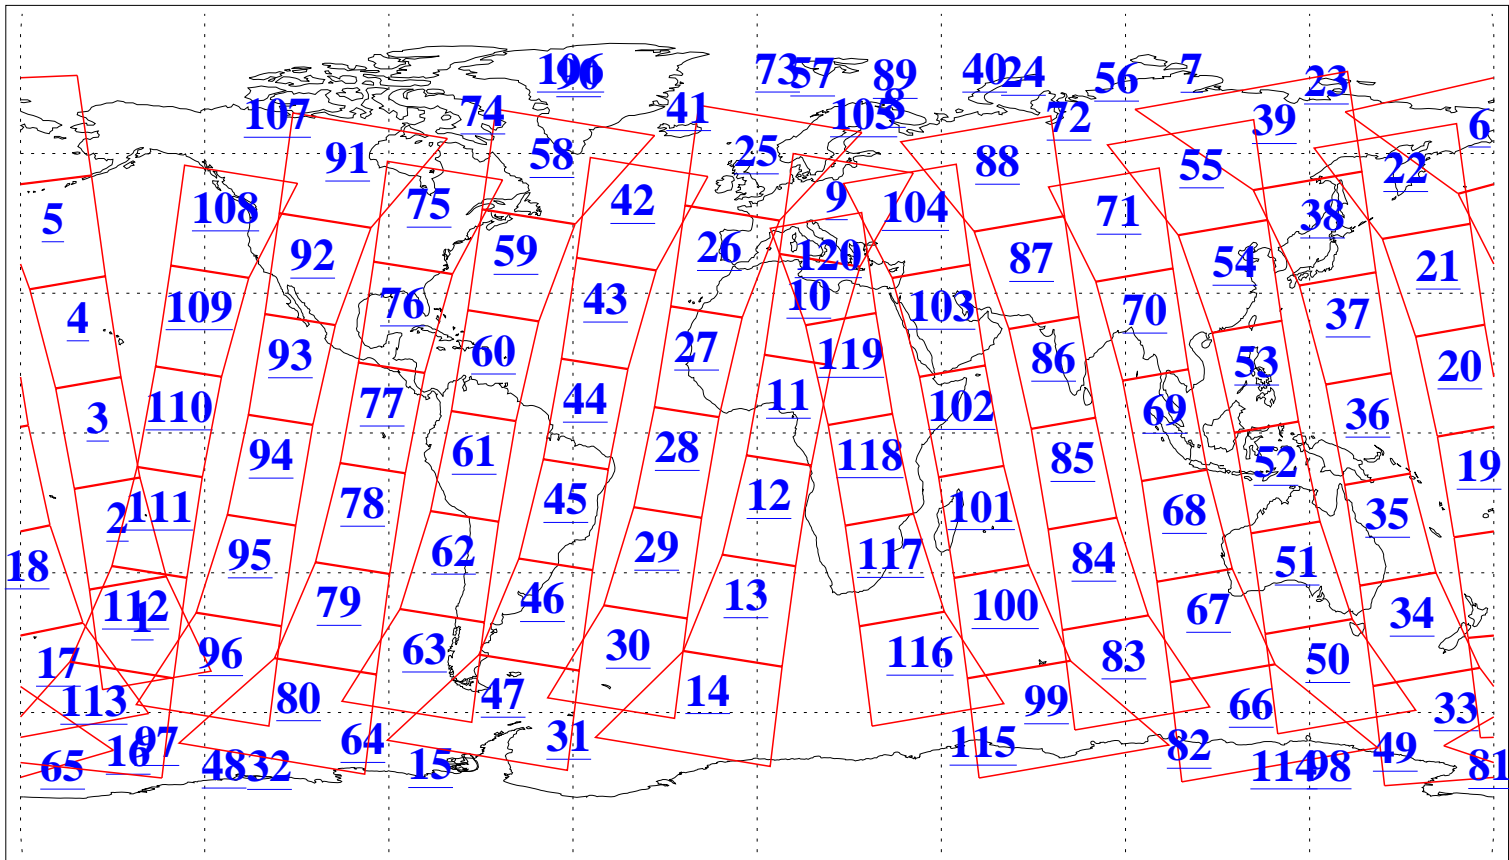

L1B Availability  
AMSU Granules: 240  
HSB Granules: 0  
AIRS Granules: 240

28 Nov 2021  
DoY 332  
Aqua Day 7148  
Granules: 1 to 120

Granules: 121 to 240

Legend: AMSU Available, HSB Available, AIRS Available

L1B Availability  
 AMSU Granules: 240  
 HSB Granules: 0  
 AIRS Granules: 240

28 Nov 2021  
 DoY 332  
 Aqua Day 7148

Ascending Granules

Descending Granules

Legend: AMSU Available, *HSB Available*, AIRS Available

L1B Availability  
 AMSU Granules: 240  
 HSB Granules: 0  
 AIRS Granules: 240

28 Nov 2021  
 DoY 332  
 Aqua Day 7148

Northern Hemisphere Granules

Southern Hemisphere Granules

Legend: AMSU Available, HSB Available, **AIRS Available**