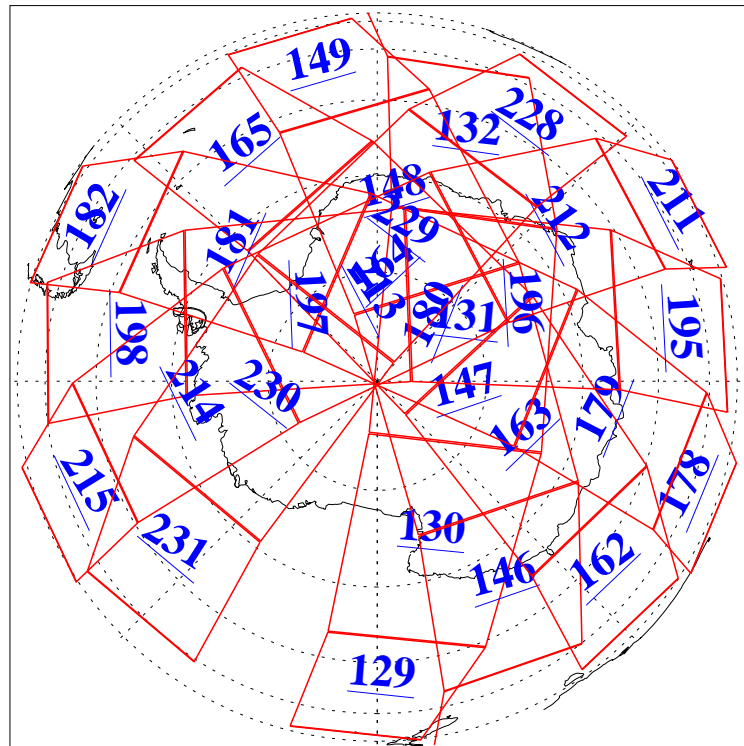

L1B Availability  
 AMSU Granules: 240  
 HSB Granules: 0  
 AIRS Granules: 240

28 Nov 2021  
 DoY 332  
 Aqua Day 7148

Ascending Granules

Descending Granules

Legend: AMSU Available, *HSB Available*, AIRS Available

L1B Availability  
 AMSU Granules: 240  
 HSB Granules: 0  
 AIRS Granules: 240

28 Nov 2021  
 DoY 332  
 Aqua Day 7148

Northern Hemisphere Granules

Southern Hemisphere Granules

Legend: AMSU Available, HSB Available, **AIRS Available**