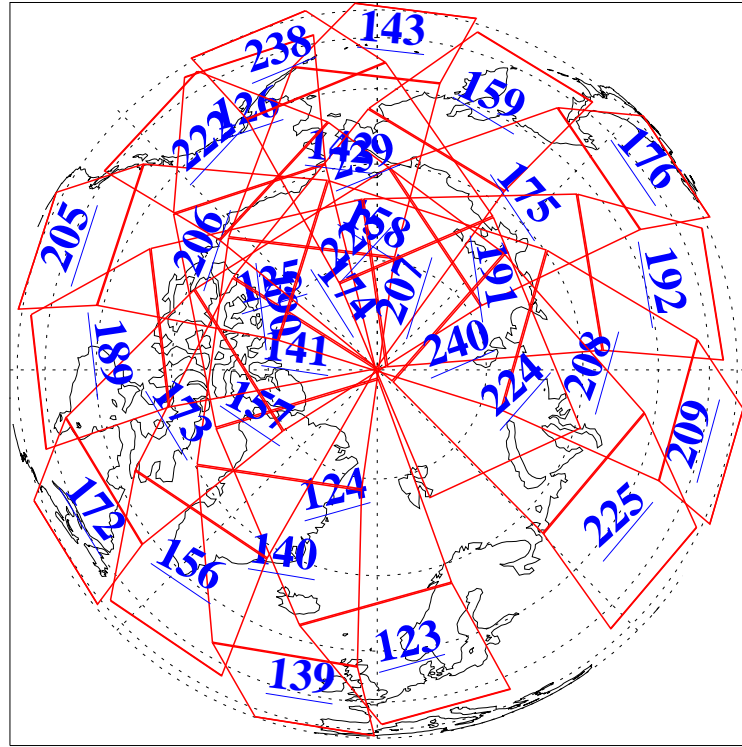

26 Nov 2021
 DoY 330
 Aqua Day 7146

Ascending Granules

Descending Granules

Legend: AMSU Available, HSB Available, AIRS Available

L1B Availability
 AMSU Granules: 240
 HSB Granules: 0
 AIRS Granules: 240

26 Nov 2021
 DoY 330
 Aqua Day 7146

Northern Hemisphere Granules

Southern Hemisphere Granules

Legend: AMSU Available, HSB Available, **AIRS Available**