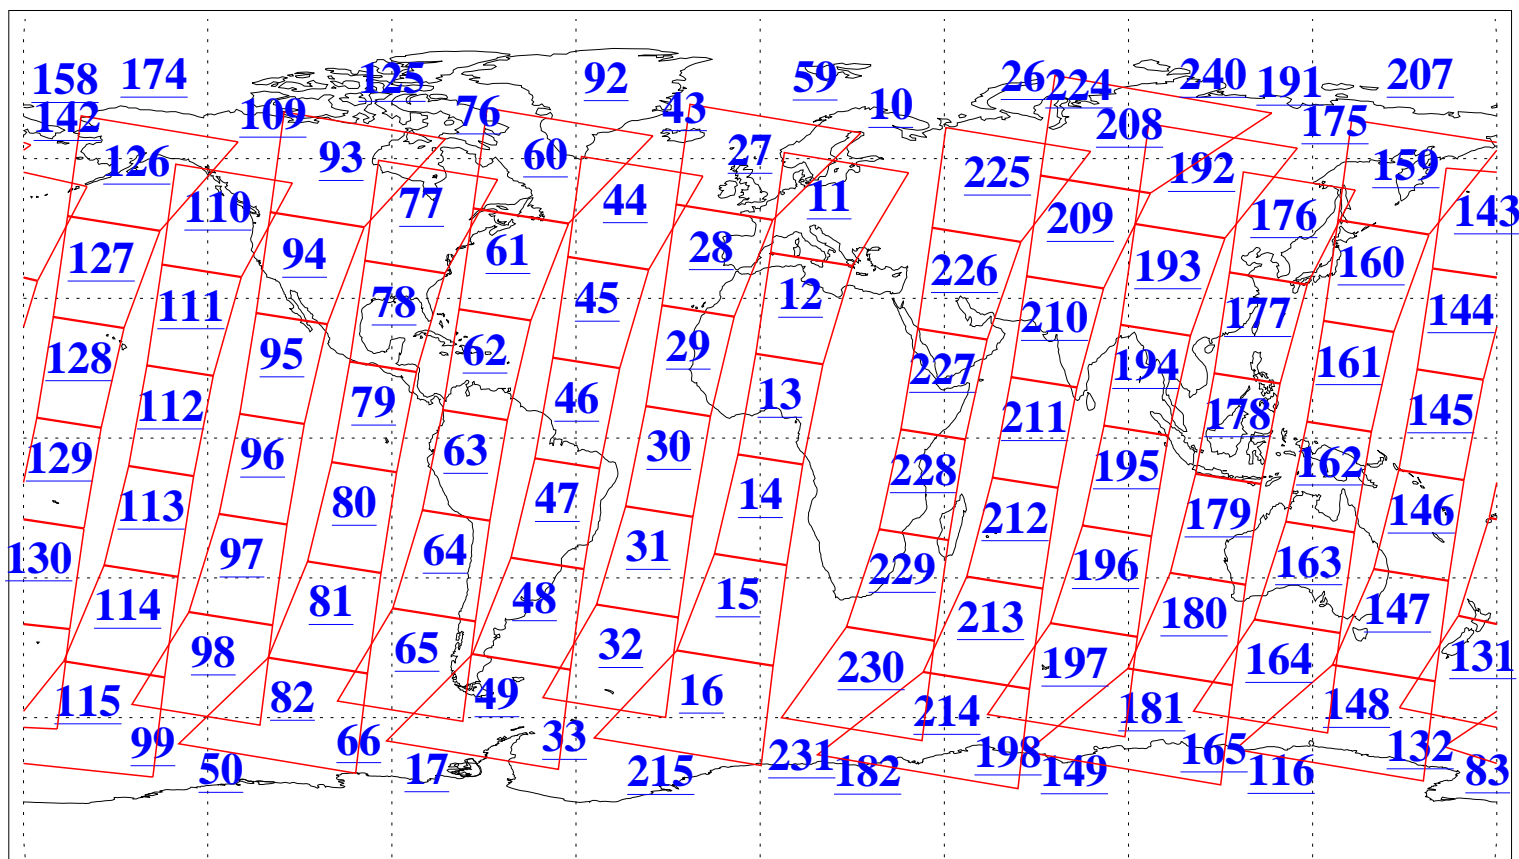

L1B Availability
AMSU Granules: 240
HSB Granules: 0
AIRS Granules: 240

26 Nov 2021
DoY 330
Aqua Day 7146
Granules: 1 to 120

Granules: 121 to 240

Legend: AMSU Available, HSB Available, AIRS Available

L1B Availability
 AMSU Granules: 240
 HSB Granules: 0
 AIRS Granules: 240

26 Nov 2021
 DoY 330
 Aqua Day 7146

Ascending Granules

Descending Granules

Legend: AMSU Available, HSB Available, AIRS Available

L1B Availability
 AMSU Granules: 240
 HSB Granules: 0
 AIRS Granules: 240

26 Nov 2021
 DoY 330
 Aqua Day 7146

Northern Hemisphere Granules

Southern Hemisphere Granules

Legend: AMSU Available, HSB Available, **AIRS Available**