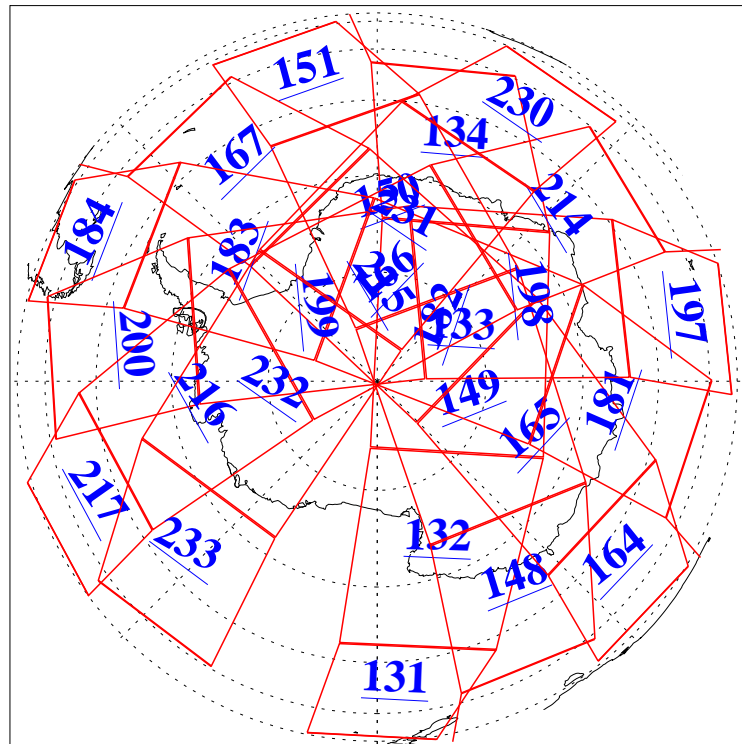

26 Nov 2021
 DoY 330
 Aqua Day 7146

Ascending Granules

Descending Granules

Legend: AMSU Available, HSB Available, AIRS Available

L1B Availability
 AMSU Granules: 240
 HSB Granules: 0
 AIRS Granules: 240

26 Nov 2021
 DoY 330
 Aqua Day 7146

Northern Hemisphere Granules

Southern Hemisphere Granules

Legend: AMSU Available, HSB Available, **AIRS Available**