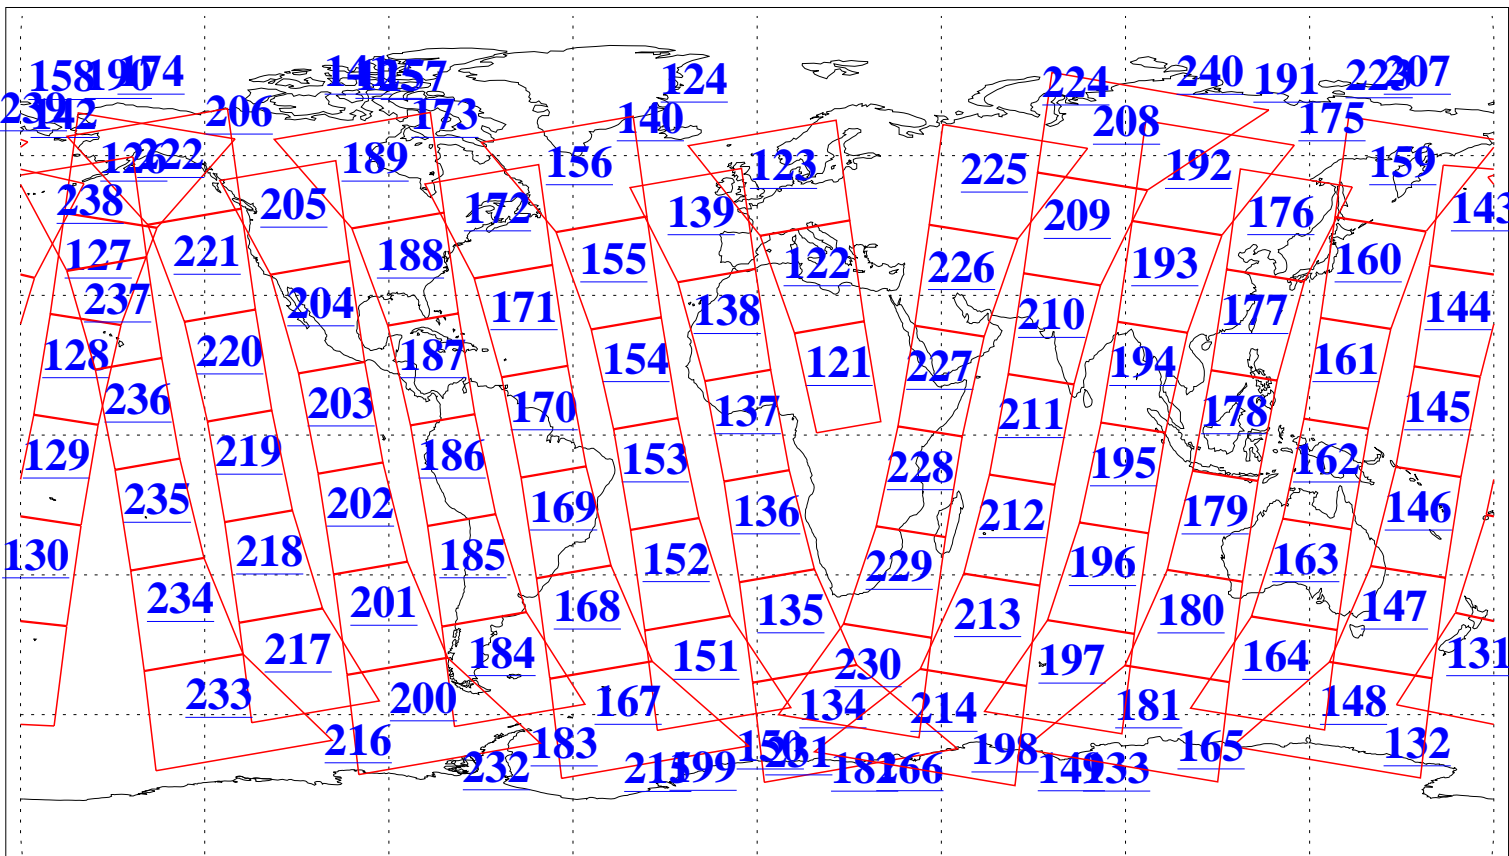

L1B Availability
AMSU Granules: 240
HSB Granules: 0
AIRS Granules: 240

26 Nov 2021
DoY 330
Aqua Day 7146
Granules: 1 to 120

Granules: 121 to 240

Legend: AMSU Available, HSB Available, AIRS Available

L1B Availability
 AMSU Granules: 240
 HSB Granules: 0
 AIRS Granules: 240

26 Nov 2021
 DoY 330
 Aqua Day 7146

Ascending Granules

Descending Granules

Legend: AMSU Available, HSB Available, AIRS Available

L1B Availability
 AMSU Granules: 240
 HSB Granules: 0
 AIRS Granules: 240

26 Nov 2021
 DoY 330
 Aqua Day 7146

Northern Hemisphere Granules

Southern Hemisphere Granules

Legend: AMSU Available, HSB Available, **AIRS Available**