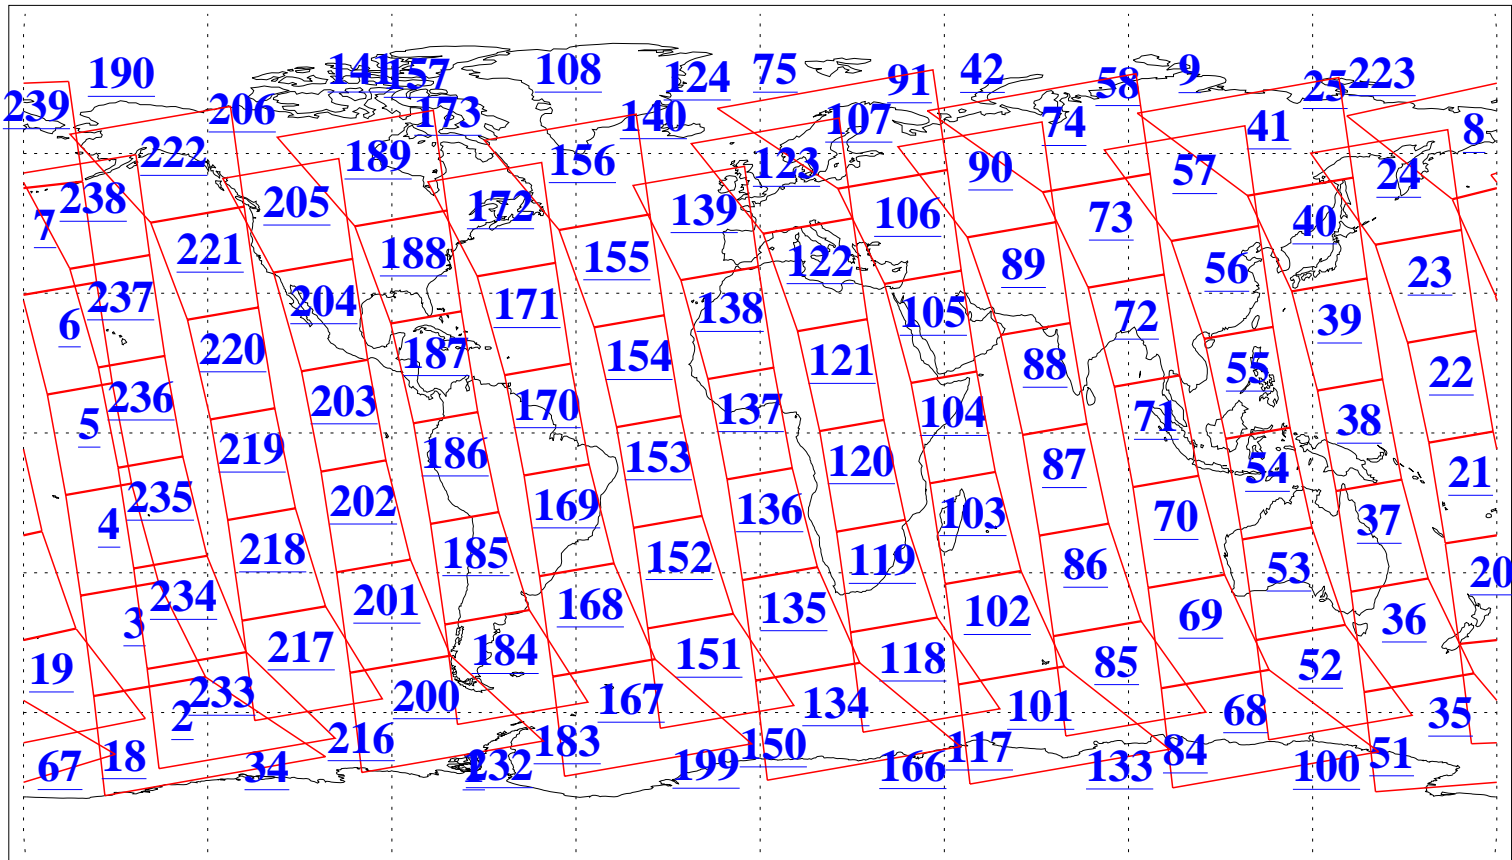

L1B Availability
AMSU Granules: 240
HSB Granules: 0
AIRS Granules: 240

26 Nov 2021
DoY 330
Aqua Day 7146
Granules: 1 to 120

Granules: 121 to 240

Legend: AMSU Available, HSB Available, AIRS Available

L1B Availability
 AMSU Granules: 240
 HSB Granules: 0
 AIRS Granules: 240

26 Nov 2021
 DoY 330
 Aqua Day 7146

Ascending Granules

Descending Granules

Legend: AMSU Available, HSB Available, AIRS Available

L1B Availability
 AMSU Granules: 240
 HSB Granules: 0
 AIRS Granules: 240

26 Nov 2021
 DoY 330
 Aqua Day 7146

Northern Hemisphere Granules

Southern Hemisphere Granules

Legend: AMSU Available, HSB Available, **AIRS Available**