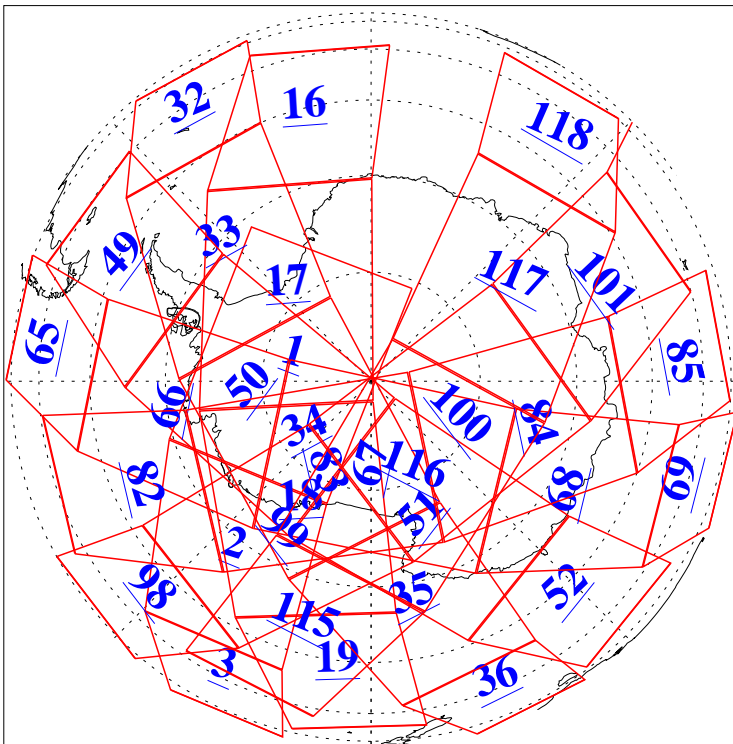

L1B Availability
AMSU Granules: 240
HSB Granules: 0
AIRS Granules: 240

26 Nov 2021
DoY 330
Aqua Day 7146
Granules: 1 to 120

Granules: 121 to 240

Legend: AMSU Available, HSB Available, AIRS Available

L1B Availability
 AMSU Granules: 240
 HSB Granules: 0
 AIRS Granules: 240

26 Nov 2021
 DoY 330
 Aqua Day 7146

Ascending Granules

Descending Granules

Legend: AMSU Available, HSB Available, AIRS Available

L1B Availability
 AMSU Granules: 240
 HSB Granules: 0
 AIRS Granules: 240

26 Nov 2021
 DoY 330
 Aqua Day 7146

Northern Hemisphere Granules

Southern Hemisphere Granules

Legend: AMSU Available, HSB Available, **AIRS Available**