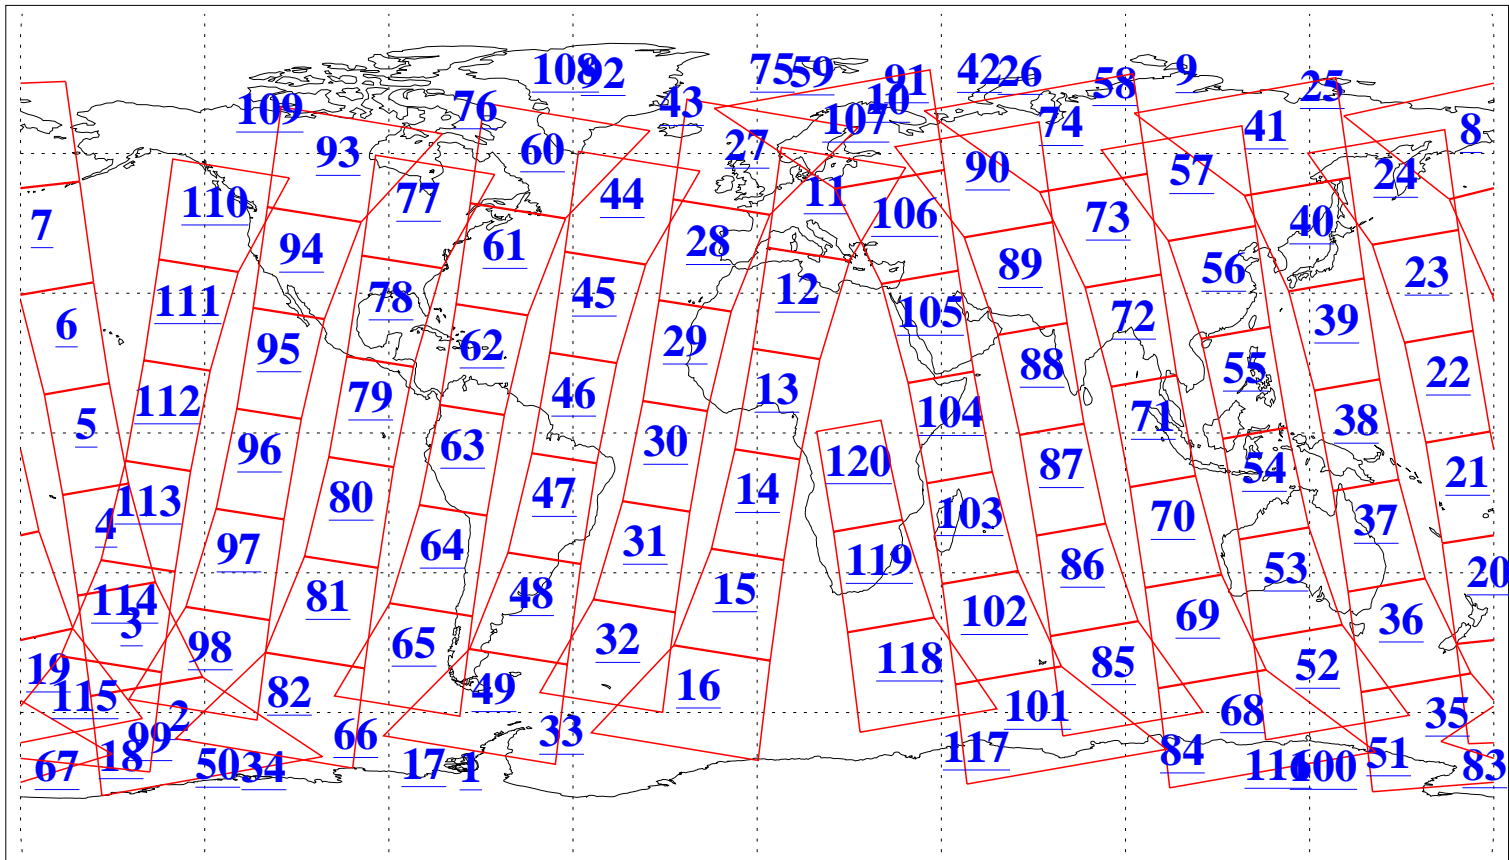

L1B Availability
AMSU Granules: 240
HSB Granules: 0
AIRS Granules: 240

26 Nov 2021
DoY 330
Aqua Day 7146
Granules: 1 to 120

Granules: 121 to 240

Legend: AMSU Available, HSB Available, AIRS Available

L1B Availability
 AMSU Granules: 240
 HSB Granules: 0
 AIRS Granules: 240

26 Nov 2021
 DoY 330
 Aqua Day 7146

Ascending Granules

Descending Granules

Legend: AMSU Available, HSB Available, AIRS Available

L1B Availability
 AMSU Granules: 240
 HSB Granules: 0
 AIRS Granules: 240

26 Nov 2021
 DoY 330
 Aqua Day 7146

Northern Hemisphere Granules

Southern Hemisphere Granules

Legend: AMSU Available, HSB Available, **AIRS Available**