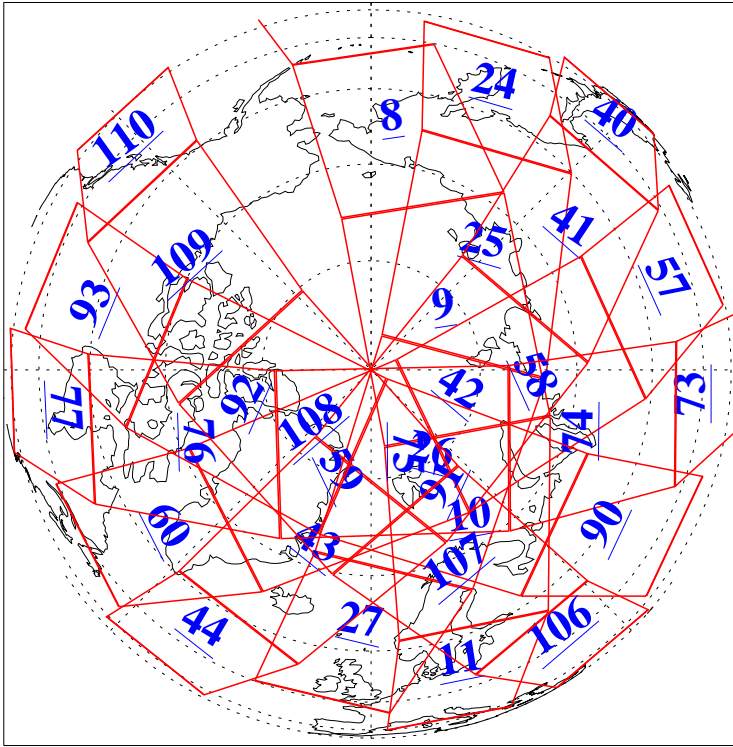

L1B Availability
AMSU Granules: 240
HSB Granules: 0
AIRS Granules: 240

26 Nov 2021
DoY 330
Aqua Day 7146
Granules: 1 to 120

Granules: 121 to 240

Legend: AMSU Available, HSB Available, AIRS Available

L1B Availability
 AMSU Granules: 240
 HSB Granules: 0
 AIRS Granules: 240

26 Nov 2021
 DoY 330
 Aqua Day 7146

Ascending Granules

Descending Granules

Legend: AMSU Available, HSB Available, AIRS Available

L1B Availability
 AMSU Granules: 240
 HSB Granules: 0
 AIRS Granules: 240

26 Nov 2021
 DoY 330
 Aqua Day 7146

Northern Hemisphere Granules

Southern Hemisphere Granules

Legend: AMSU Available, HSB Available, **AIRS Available**