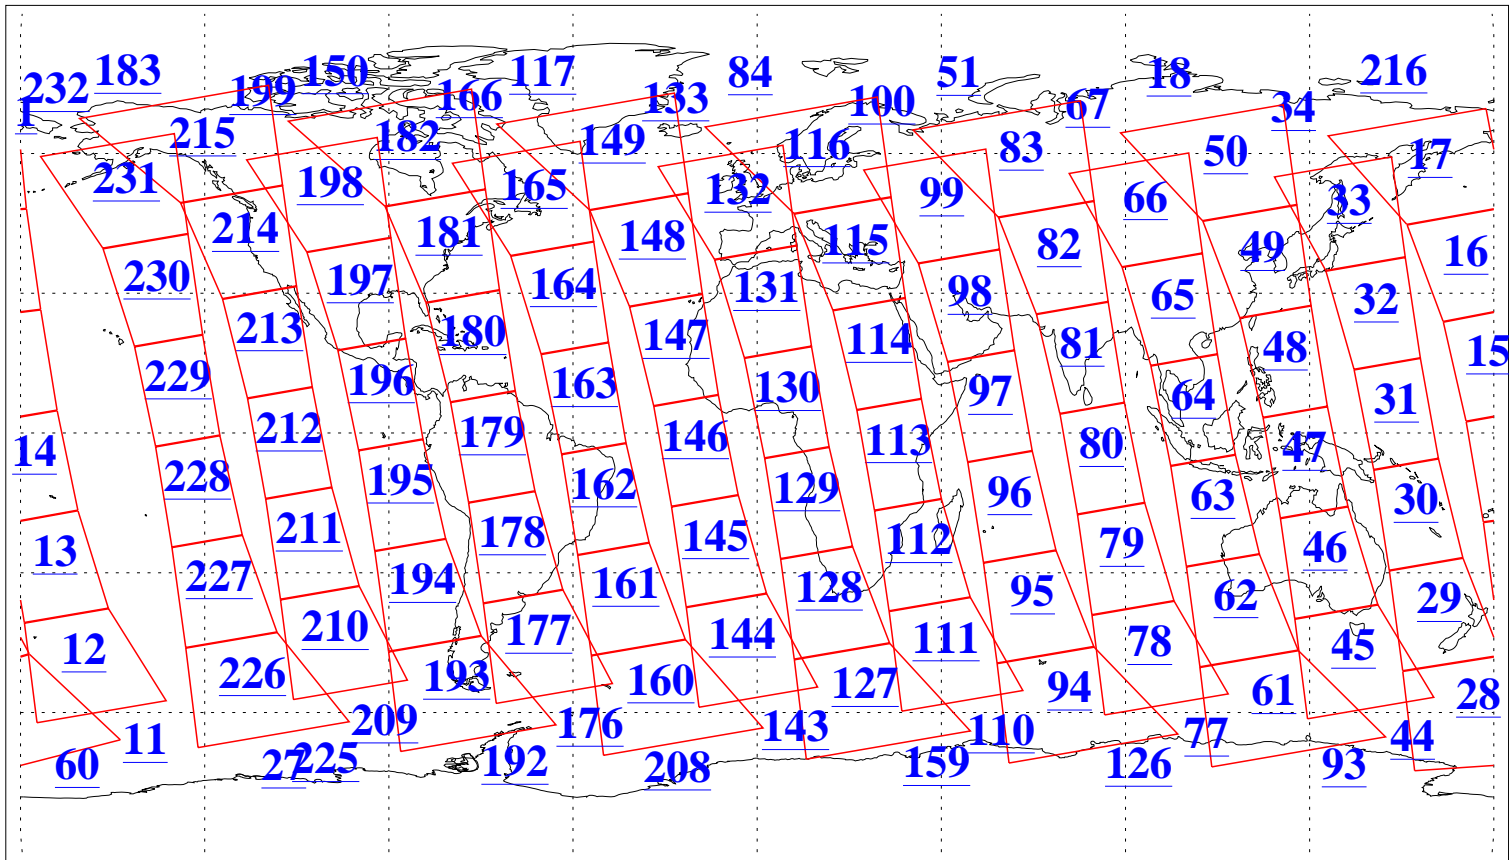

L1B Availability
 AMSU Granules: 240
 HSB Granules: 0
 AIRS Granules: 240

25 Nov 2021
 DoY 329
 Aqua Day 7145
 Granules: 1 to 120

Granules: 121 to 240

Legend: AMSU Available, *HSB Available*, *AIRS Available*

L1B Availability
AMSU Granules: 240
HSB Granules: 0
AIRS Granules: 240

25 Nov 2021
DoY 329
Aqua Day 7145

Ascending Granules

Descending Granules

Legend: AMSU Available, *HSB Available*, *AIRS Available*

L1B Availability
 AMSU Granules: 240
 HSB Granules: 0
 AIRS Granules: 240

25 Nov 2021
 DoY 329
 Aqua Day 7145

Northern Hemisphere Granules

Southern Hemisphere Granules

Legend: AMSU Available, HSB Available, AIRS Available