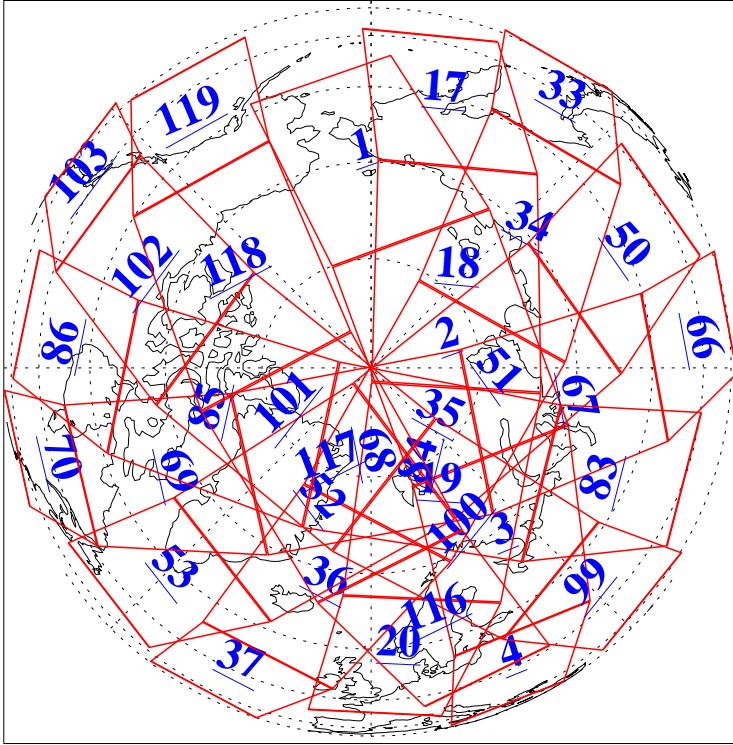

L1B Availability
AMSU Granules: 240
HSB Granules: 0
AIRS Granules: 240

25 Nov 2021
DoY 329
Aqua Day 7145

Northern Hemisphere Granules

Southern Hemisphere Granules