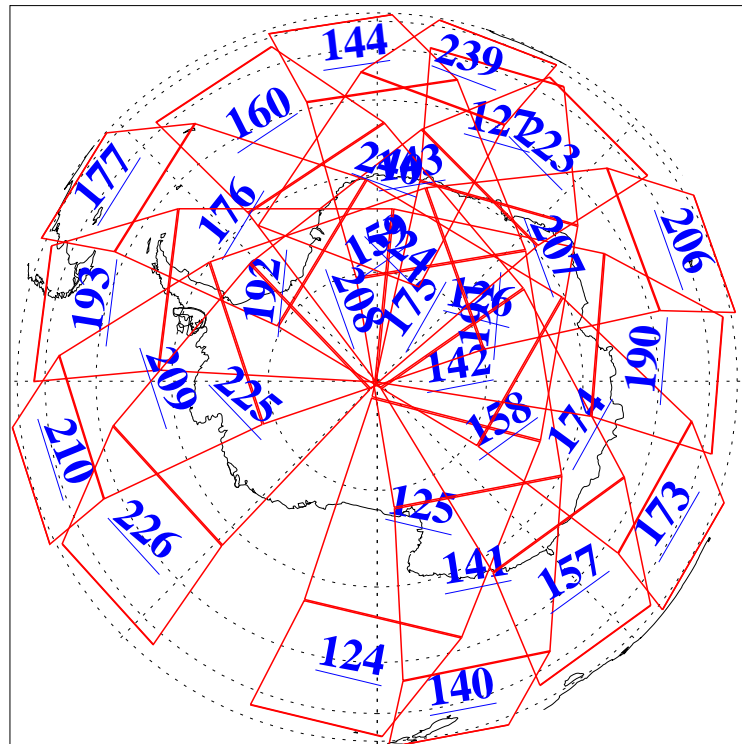

Legend: AMSU Available, HSB Available, AIRS Available