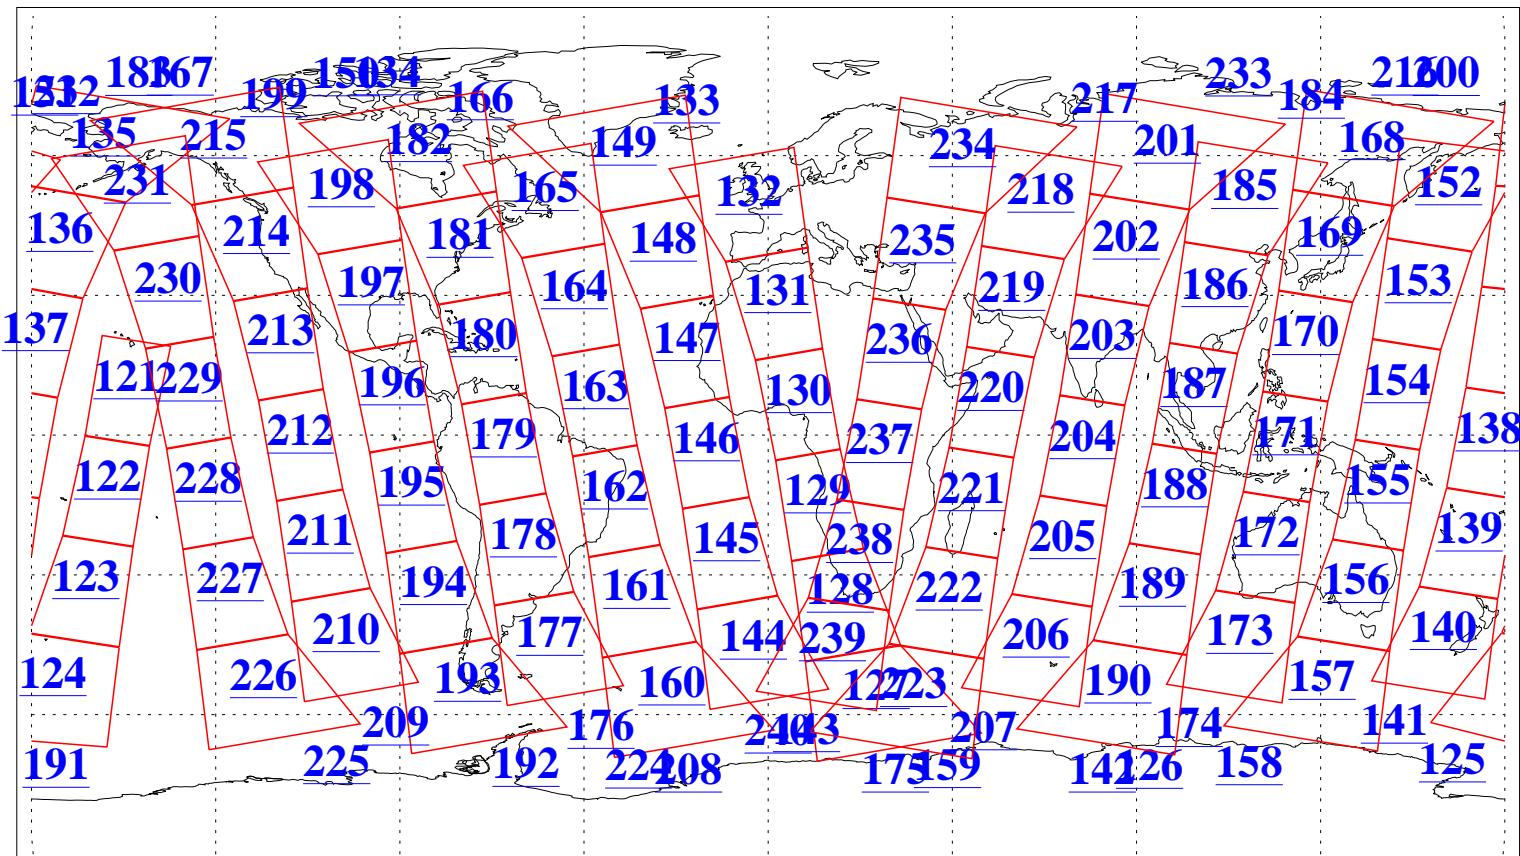

L1B Availability
 AMSU Granules: 240
 HSB Granules: 0
 AIRS Granules: 240

25 Nov 2021
 DoY 329
 Aqua Day 7145
 Granules: 1 to 120

Granules: 121 to 240

Legend: AMSU Available, *HSB Available*, *AIRS Available*

L1B Availability
AMSU Granules: 240
HSB Granules: 0
AIRS Granules: 240

25 Nov 2021
DoY 329
Aqua Day 7145

Ascending Granules

Descending Granules

Legend: AMSU Available, *HSB Available*, *AIRS Available*

L1B Availability
 AMSU Granules: 240
 HSB Granules: 0
 AIRS Granules: 240