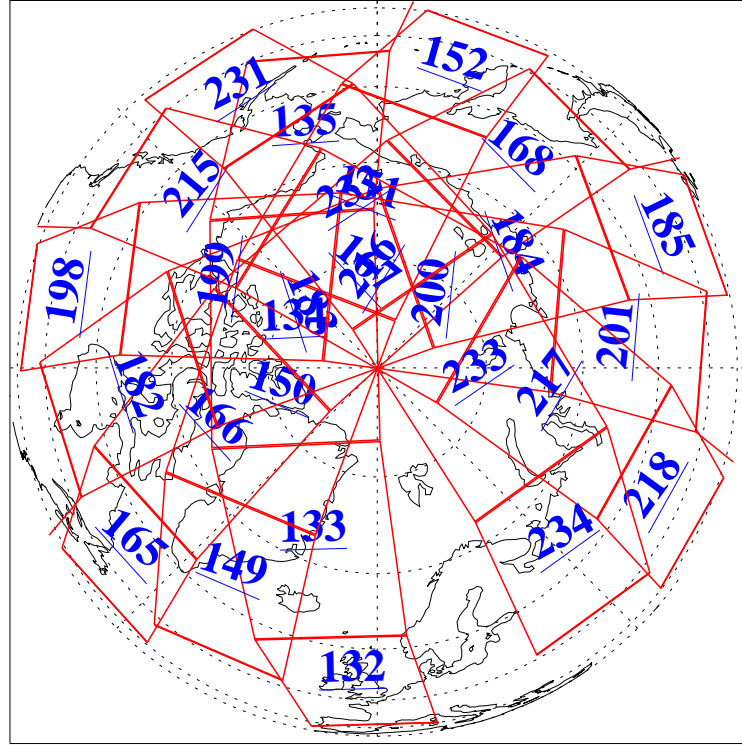

L1B Availability
AMSU Granules: 240
HSB Granules: 0
AIRS Granules: 240

25 Nov 2021
DoY 329
Aqua Day 7145

Northern Hemisphere Granules

Southern Hemisphere Granules