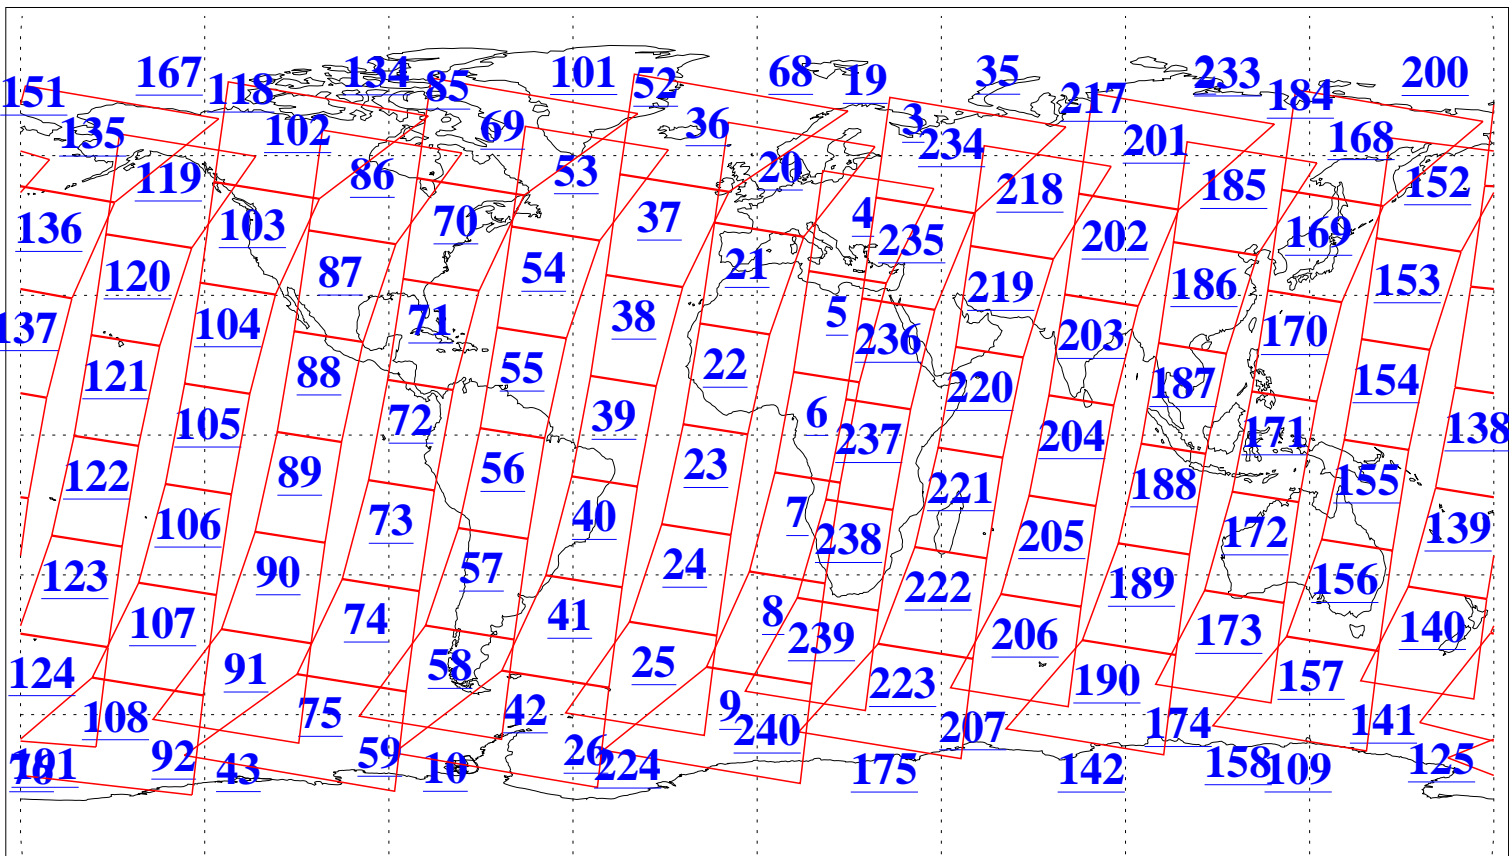

L1B Availability
 AMSU Granules: 240
 HSB Granules: 0
 AIRS Granules: 240

25 Nov 2021
 DoY 329
 Aqua Day 7145
 Granules: 1 to 120

Granules: 121 to 240

Legend: AMSU Available, *HSB Available*, *AIRS Available*

L1B Availability
AMSU Granules: 240
HSB Granules: 0
AIRS Granules: 240

25 Nov 2021
DoY 329
Aqua Day 7145

Ascending Granules

Descending Granules

Legend: AMSU Available, *HSB Available*, *AIRS Available*

L1B Availability
 AMSU Granules: 240
 HSB Granules: 0
 AIRS Granules: 240

25 Nov 2021
 DoY 329
 Aqua Day 7145

Northern Hemisphere Granules

Southern Hemisphere Granules

Legend: AMSU Available, HSB Available, AIRS Available