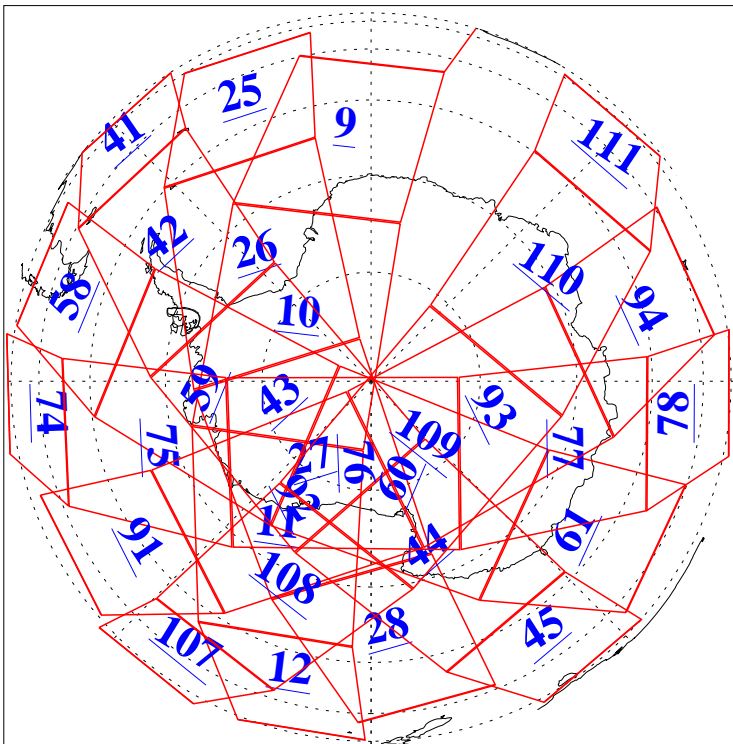

L1B Availability
 AMSU Granules: 240
 HSB Granules: 0
 AIRS Granules: 240

25 Nov 2021
 DoY 329
 Aqua Day 7145
 Granules: 1 to 120

Granules: 121 to 240

Legend: AMSU Available, *HSB Available*, *AIRS Available*

L1B Availability
AMSU Granules: 240
HSB Granules: 0
AIRS Granules: 240

25 Nov 2021
DoY 329
Aqua Day 7145

Ascending Granules

Descending Granules

Legend: AMSU Available, *HSB Available*, *AIRS Available*

L1B Availability
 AMSU Granules: 240
 HSB Granules: 0
 AIRS Granules: 240

25 Nov 2021
 DoY 329
 Aqua Day 7145

Northern Hemisphere Granules

Southern Hemisphere Granules

Legend: AMSU Available, HSB Available, AIRS Available