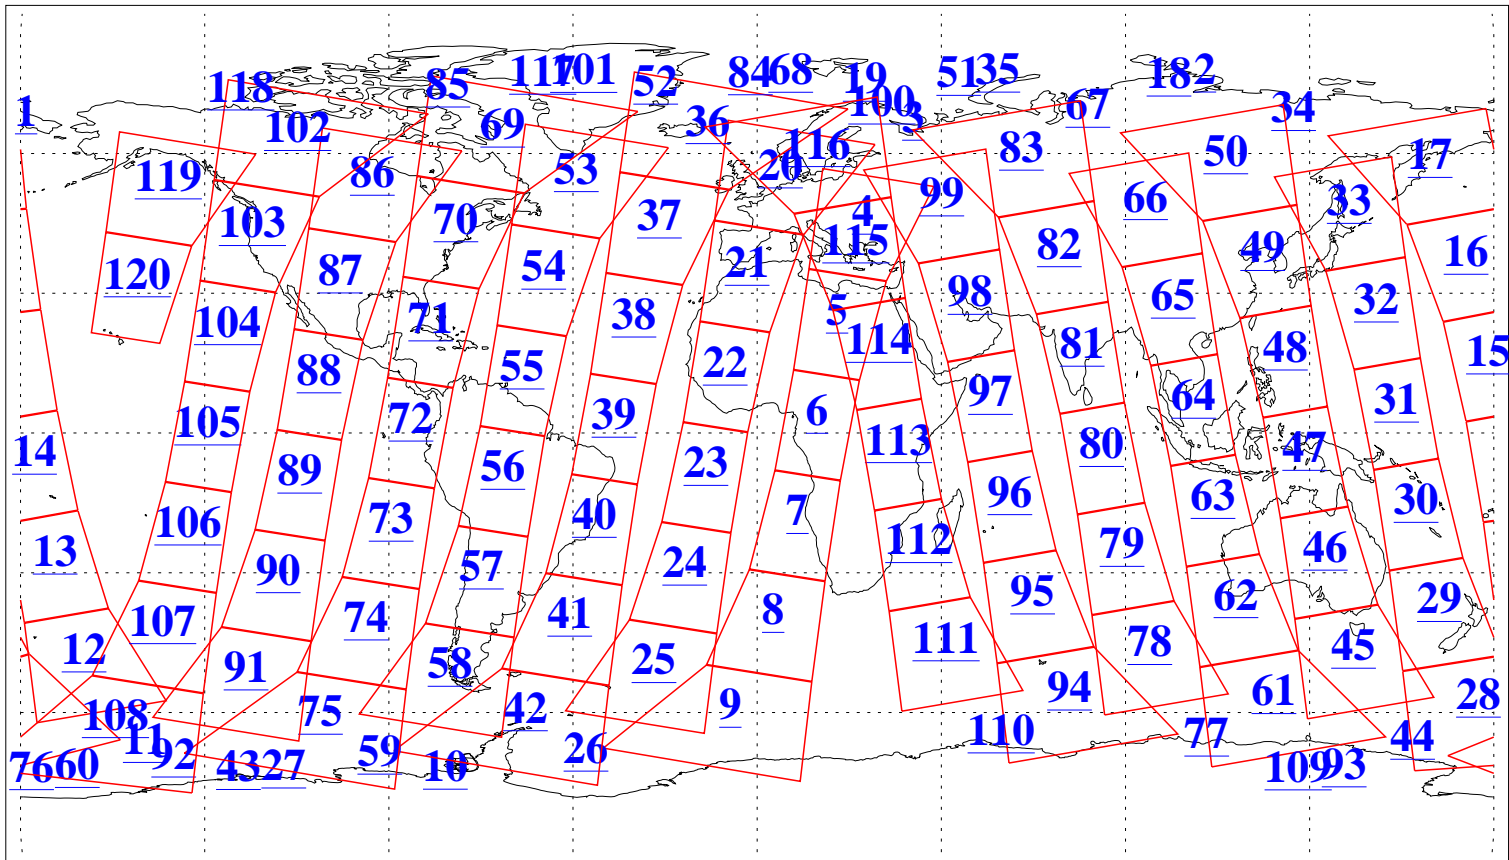

L1B Availability
 AMSU Granules: 240
 HSB Granules: 0
 AIRS Granules: 240

25 Nov 2021
 DoY 329
 Aqua Day 7145
 Granules: 1 to 120

Granules: 121 to 240

Legend: AMSU Available, *HSB Available*, *AIRS Available*

L1B Availability
AMSU Granules: 240
HSB Granules: 0
AIRS Granules: 240

25 Nov 2021
DoY 329
Aqua Day 7145

Ascending Granules

Descending Granules

Legend: AMSU Available, *HSB Available*, *AIRS Available*

L1B Availability
 AMSU Granules: 240
 HSB Granules: 0
 AIRS Granules: 240

25 Nov 2021
 DoY 329
 Aqua Day 7145

Northern Hemisphere Granules

Southern Hemisphere Granules

Legend: AMSU Available, HSB Available, AIRS Available