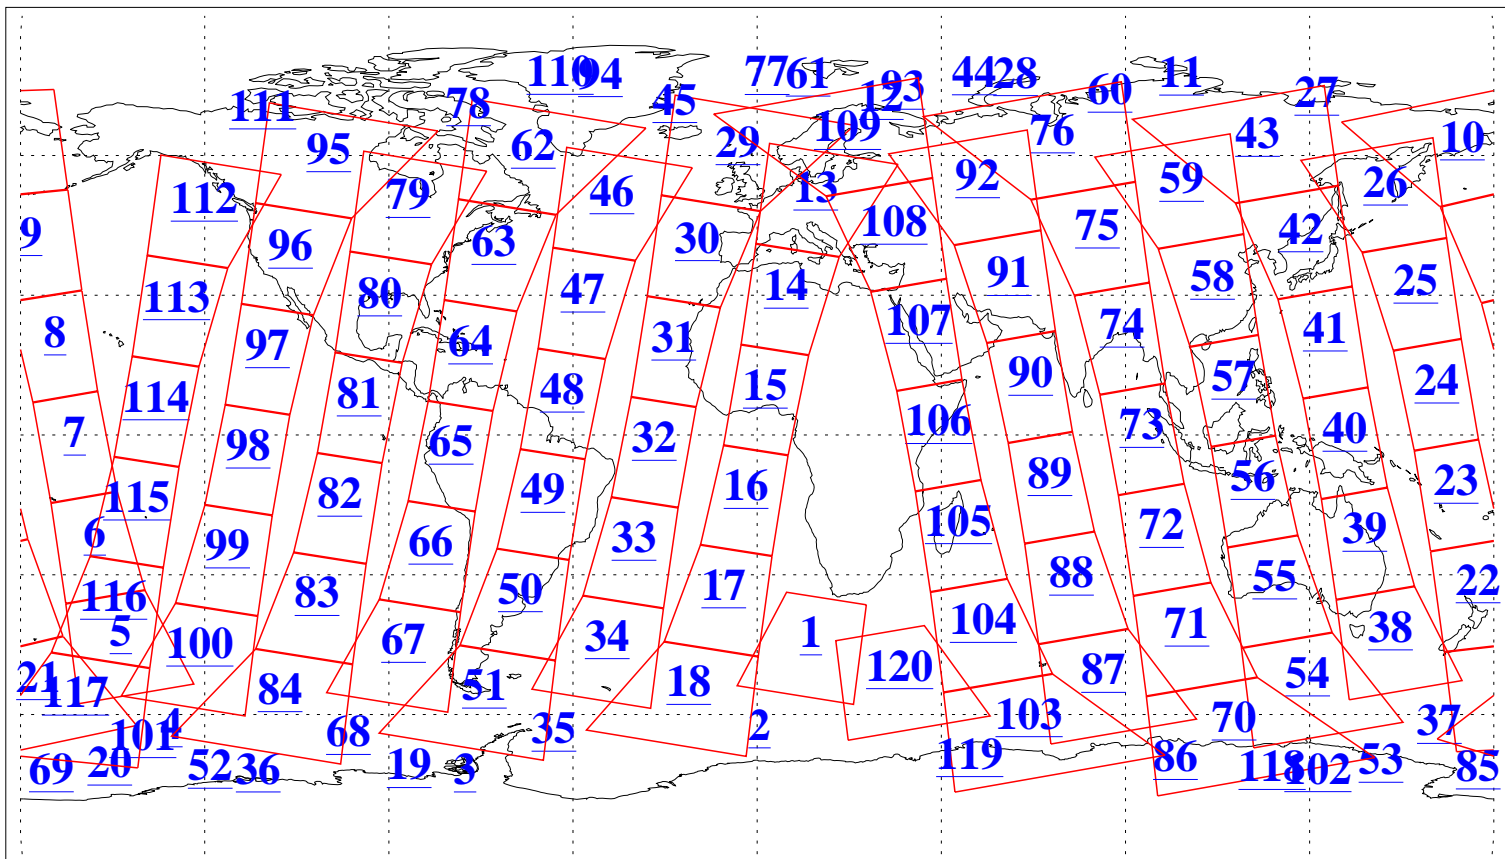

L1B Availability
AMSU Granules: 240
HSB Granules: 0
AIRS Granules: 240

24 Nov 2021
DoY 328
Aqua Day 7144
Granules: 1 to 120

Granules: 121 to 240

Legend: AMSU Available, *HSB Available*, **AIRS Available**

L1B Availability
 AMSU Granules: 240
 HSB Granules: 0
 AIRS Granules: 240

24 Nov 2021
 DoY 328
 Aqua Day 7144

Northern Hemisphere Granules

Southern Hemisphere Granules

Legend: AMSU Available, HSB Available, **AIRS Available**