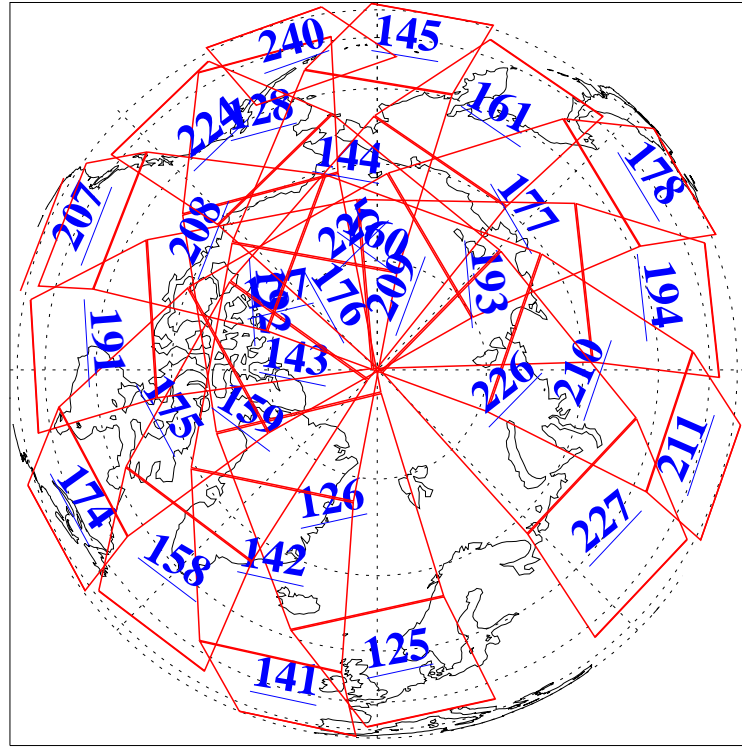

L1B Availability
AMSU Granules: 240
HSB Granules: 0
AIRS Granules: 240

24 Nov 2021
DoY 328
Aqua Day 7144
Granules: 1 to 120

Granules: 121 to 240

Legend: AMSU Available, *HSB Available*, **AIRS Available**

L1B Availability
 AMSU Granules: 240
 HSB Granules: 0
 AIRS Granules: 240

24 Nov 2021
 DoY 328
 Aqua Day 7144

Northern Hemisphere Granules

Southern Hemisphere Granules

Legend: AMSU Available, HSB Available, **AIRS Available**