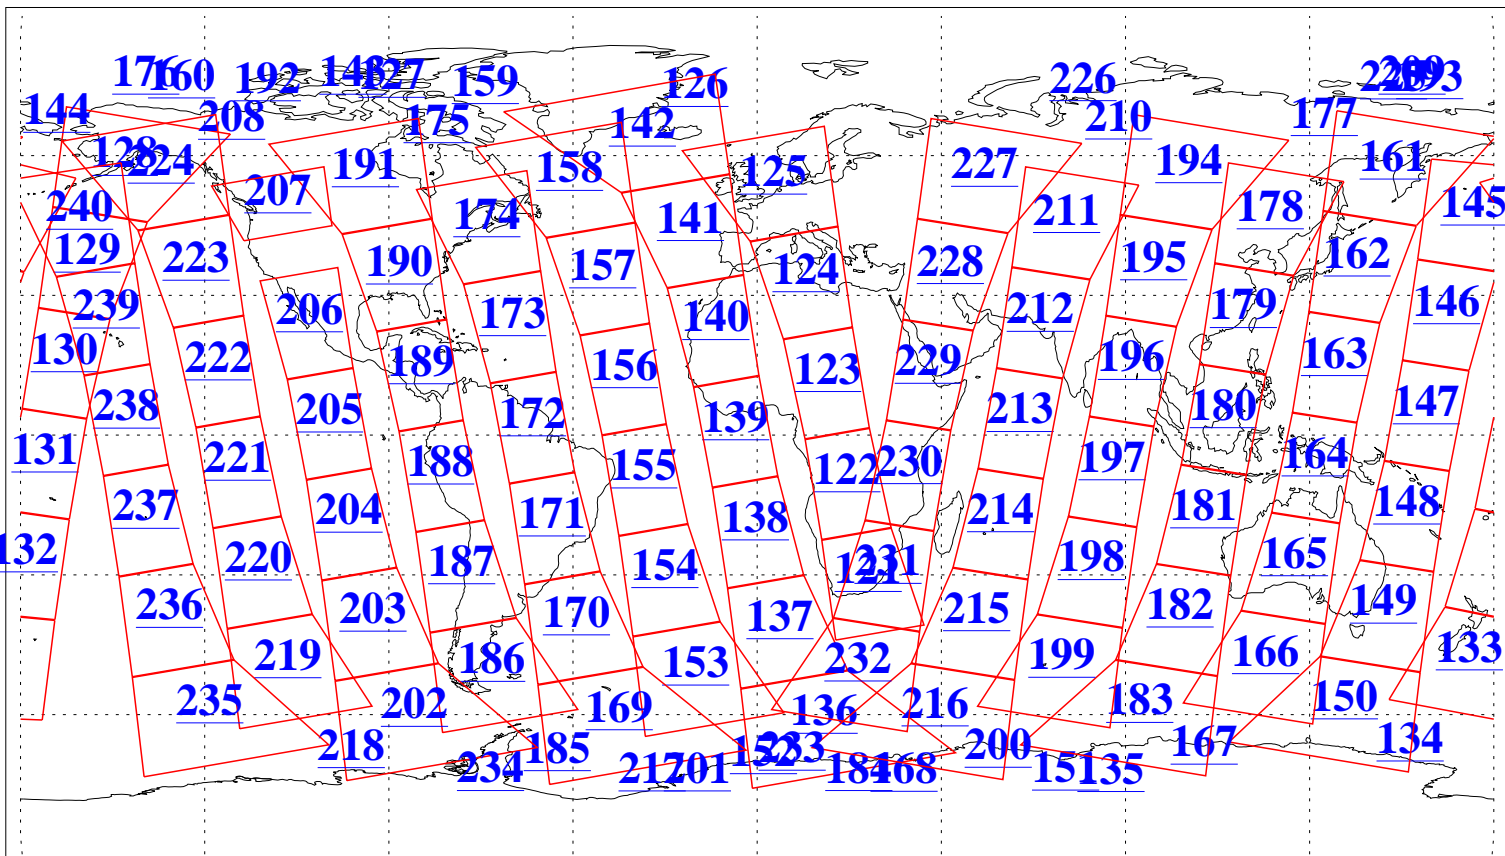

L1B Availability
AMSU Granules: 240
HSB Granules: 0
AIRS Granules: 240

24 Nov 2021
DoY 328
Aqua Day 7144
Granules: 1 to 120

Granules: 121 to 240

Legend: AMSU Available, *HSB Available*, **AIRS Available**

L1B Availability
 AMSU Granules: 240
 HSB Granules: 0
 AIRS Granules: 240

24 Nov 2021
 DoY 328
 Aqua Day 7144

Northern Hemisphere Granules

Southern Hemisphere Granules

Legend: AMSU Available, HSB Available, **AIRS Available**