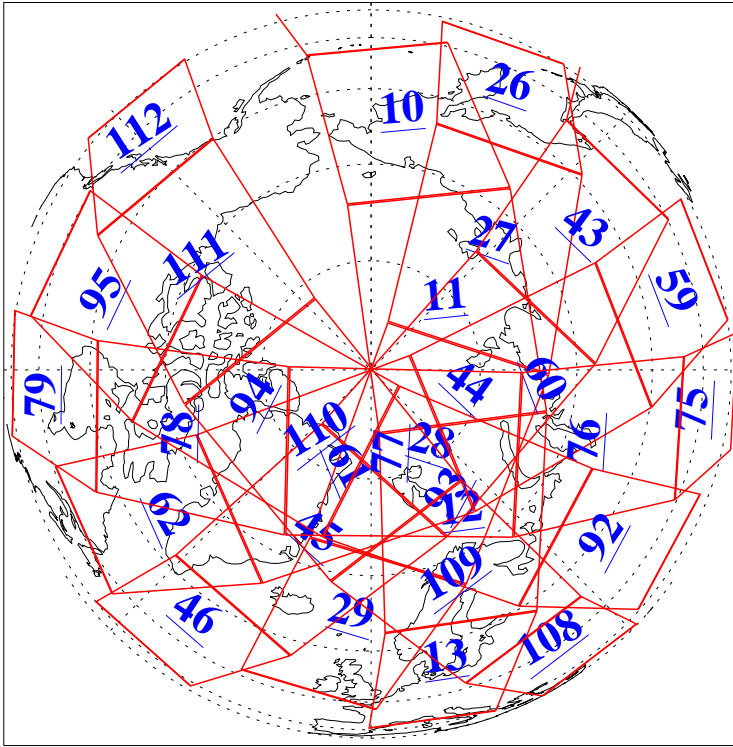

L1B Availability
AMSU Granules: 240
HSB Granules: 0
AIRS Granules: 240

24 Nov 2021
DoY 328
Aqua Day 7144
Granules: 1 to 120

Granules: 121 to 240

Legend: AMSU Available, *HSB Available*, **AIRS Available**

L1B Availability
 AMSU Granules: 240
 HSB Granules: 0
 AIRS Granules: 240

24 Nov 2021
 DoY 328
 Aqua Day 7144

Northern Hemisphere Granules

Southern Hemisphere Granules

Legend: AMSU Available, HSB Available, **AIRS Available**