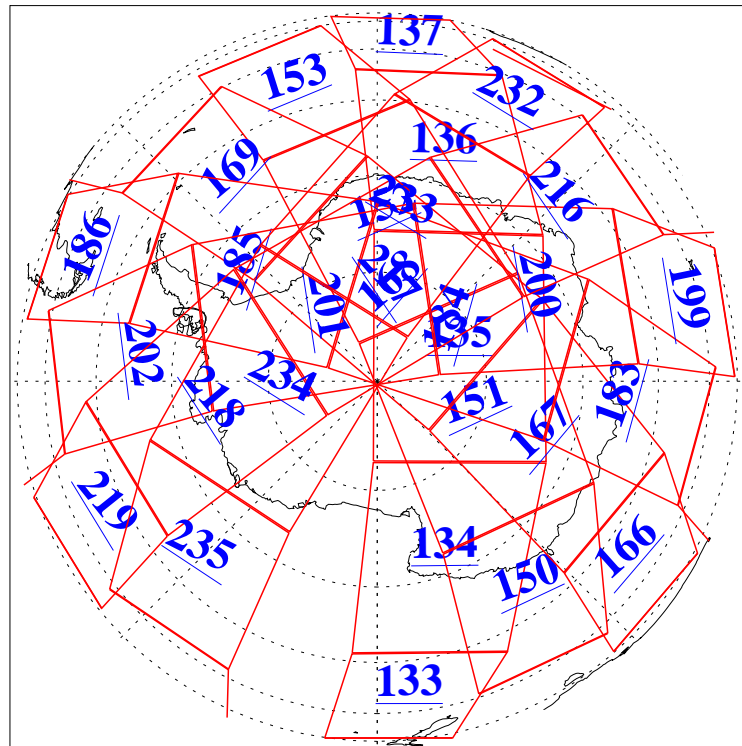

L1B Availability
AMSU Granules: 240
HSB Granules: 0
AIRS Granules: 240

24 Nov 2021
DoY 328
Aqua Day 7144
Granules: 1 to 120

Granules: 121 to 240

Legend: AMSU Available, *HSB Available*, **AIRS Available**

L1B Availability
 AMSU Granules: 240
 HSB Granules: 0
 AIRS Granules: 240

24 Nov 2021
 DoY 328
 Aqua Day 7144

Northern Hemisphere Granules

Southern Hemisphere Granules

Legend: AMSU Available, HSB Available, **AIRS Available**