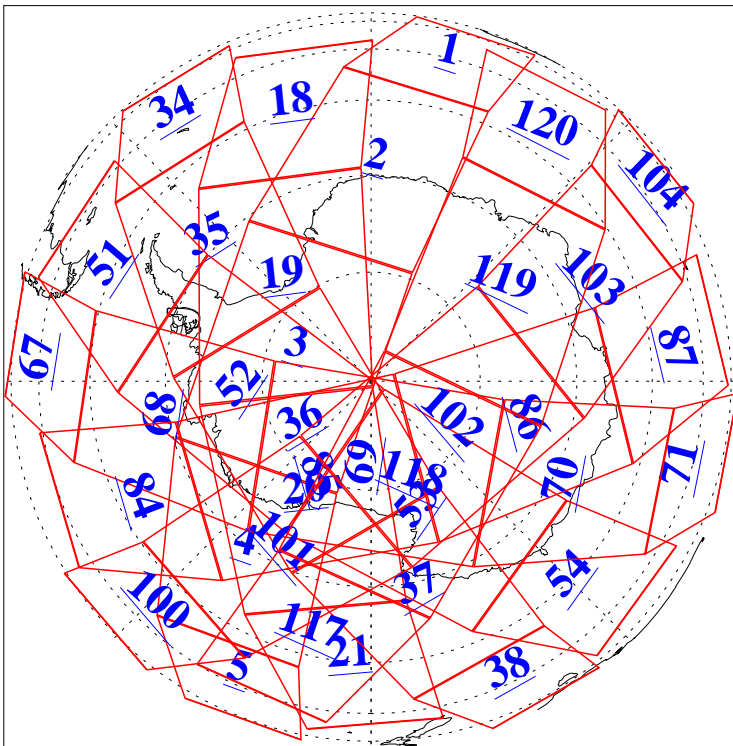

L1B Availability
AMSU Granules: 240
HSB Granules: 0
AIRS Granules: 240

24 Nov 2021
DoY 328
Aqua Day 7144
Granules: 1 to 120

Granules: 121 to 240

Legend: AMSU Available, *HSB Available*, **AIRS Available**

L1B Availability
 AMSU Granules: 240
 HSB Granules: 0
 AIRS Granules: 240

24 Nov 2021
 DoY 328
 Aqua Day 7144

Northern Hemisphere Granules

Southern Hemisphere Granules

Legend: AMSU Available, HSB Available, **AIRS Available**