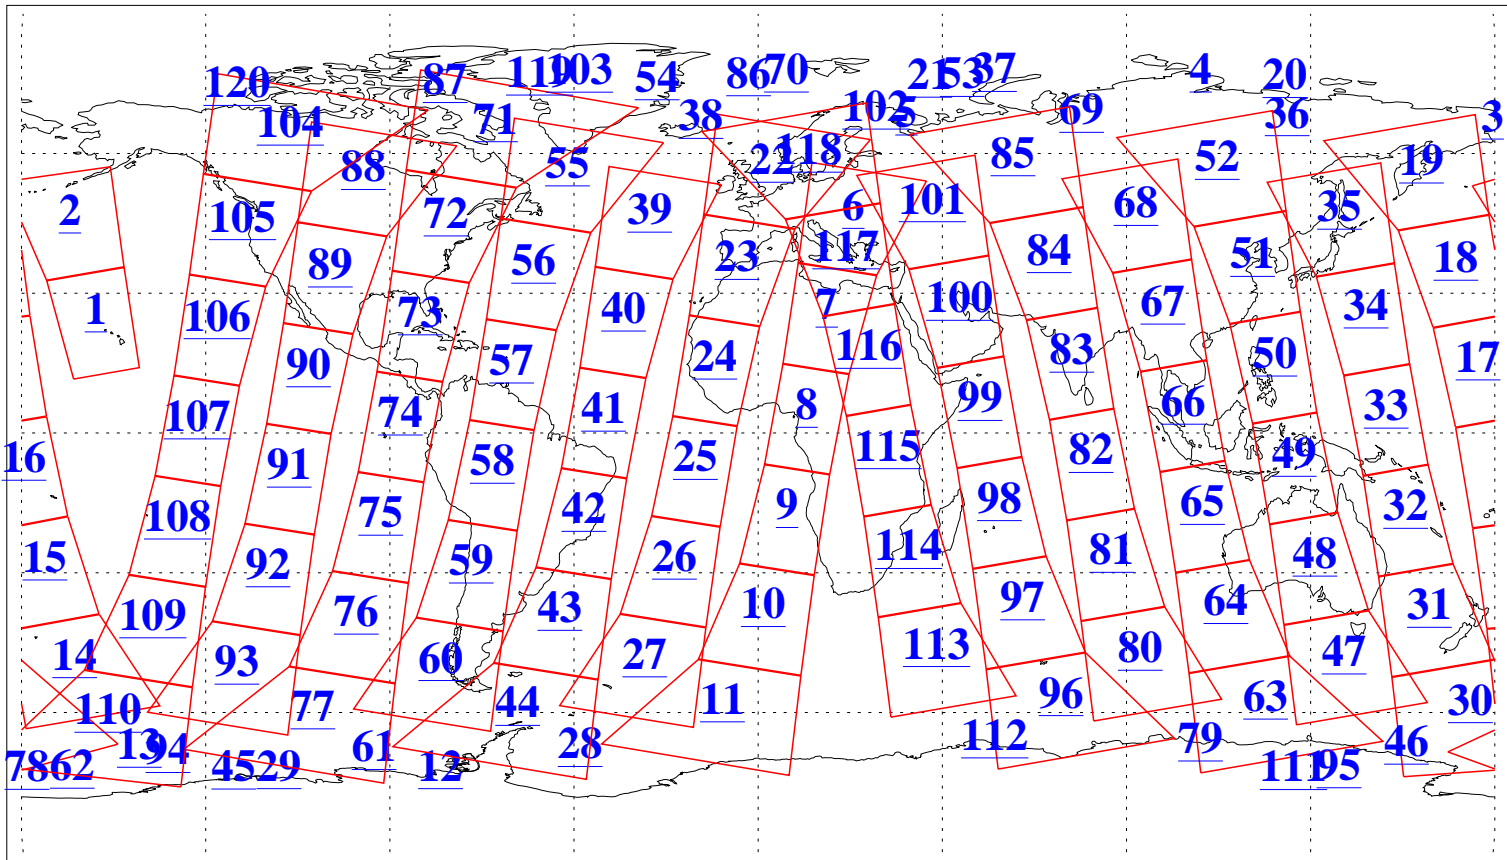

L1B Availability
AMSU Granules: 239
HSB Granules: 0
AIRS Granules: 240

23 Nov 2021
DoY 327
Aqua Day 7143
Granules: 1 to 120

Granules: 121 to 240

Legend: AMSU Available, *HSB Available*, *AIRS Available*

L1B Availability
AMSU Granules: 239
HSB Granules: 0
AIRS Granules: 240

23 Nov 2021
DoY 327
Aqua Day 7143

Ascending Granules

Descending Granules

Legend: AMSU Available, HSB Available, AIRS Available

L1B Availability
 AMSU Granules: 239
 HSB Granules: 0
 AIRS Granules: 240

23 Nov 2021
 DoY 327
 Aqua Day 7143

Northern Hemisphere Granules

Southern Hemisphere Granules

Legend: AMSU Available, HSB Available, AIRS Available