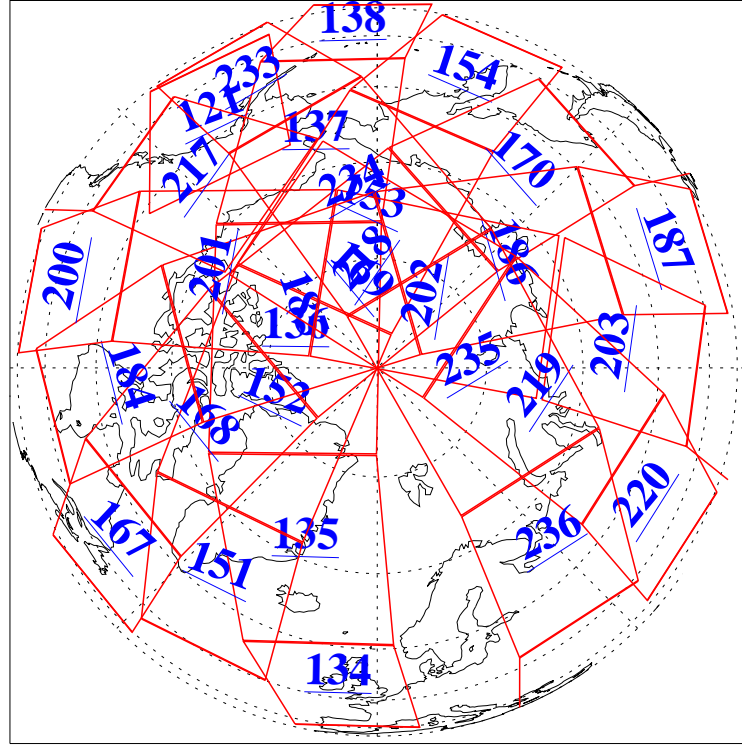

23 Nov 2021
DoY 327
Aqua Day 7143

Ascending Granules

Descending Granules

Legend: AMSU Available, HSB Available, AIRS Available

L1B Availability
 AMSU Granules: 239
 HSB Granules: 0
 AIRS Granules: 240

23 Nov 2021
 DoY 327
 Aqua Day 7143

Northern Hemisphere Granules

Southern Hemisphere Granules

Legend: AMSU Available, HSB Available, AIRS Available