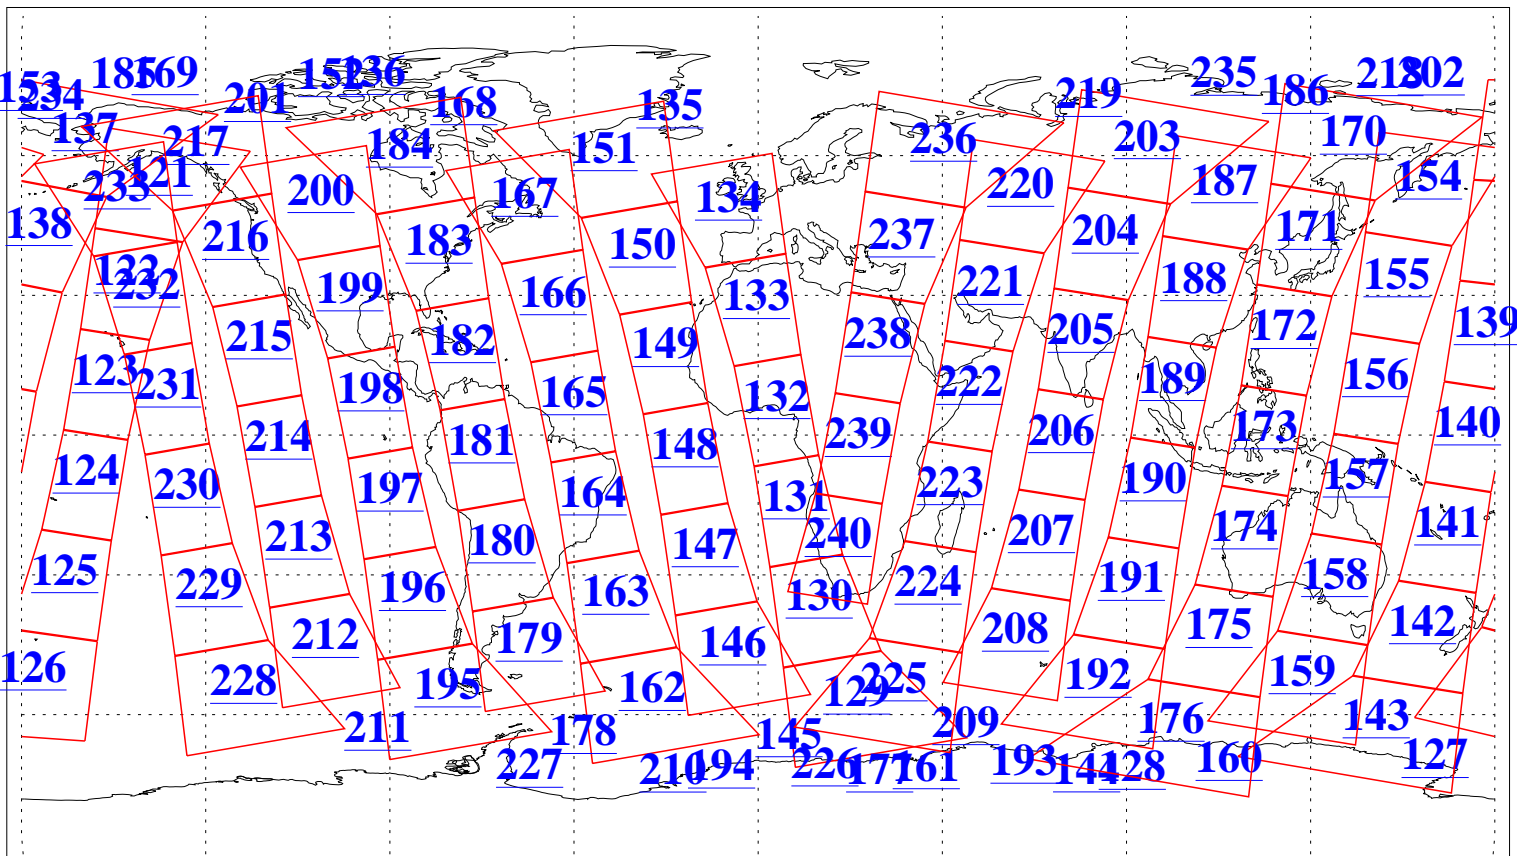

L1B Availability
AMSU Granules: 239
HSB Granules: 0
AIRS Granules: 240

23 Nov 2021
DoY 327
Aqua Day 7143
Granules: 1 to 120

Granules: 121 to 240

Legend: AMSU Available, *HSB Available*, *AIRS Available*

L1B Availability
AMSU Granules: 239
HSB Granules: 0
AIRS Granules: 240

23 Nov 2021
DoY 327
Aqua Day 7143

Ascending Granules

Descending Granules

Legend: AMSU Available, HSB Available, AIRS Available

L1B Availability
 AMSU Granules: 239
 HSB Granules: 0
 AIRS Granules: 240

23 Nov 2021
 DoY 327
 Aqua Day 7143

Northern Hemisphere Granules

Southern Hemisphere Granules

Legend: AMSU Available, HSB Available, AIRS Available