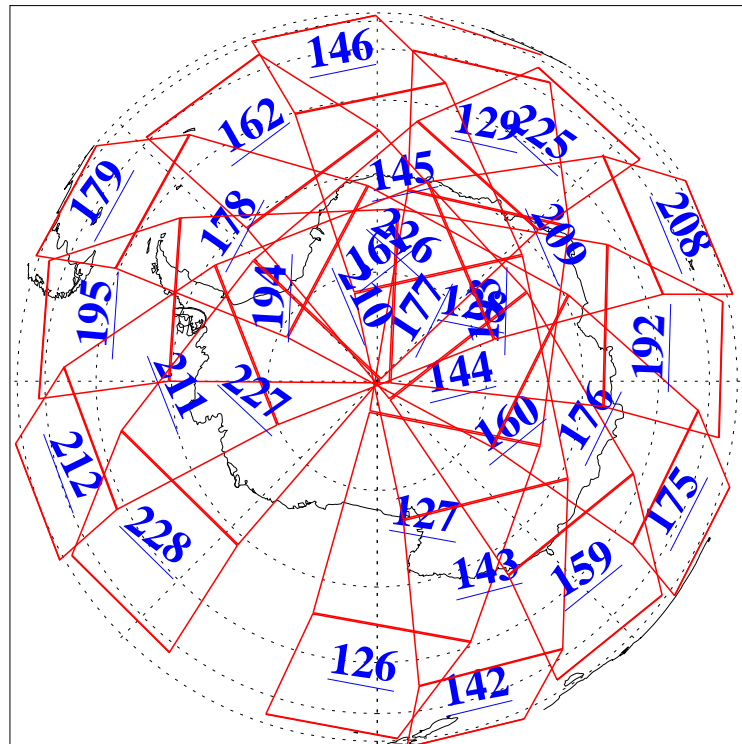

L1B Availability
AMSU Granules: 239
HSB Granules: 0
AIRS Granules: 240

23 Nov 2021
DoY 327
Aqua Day 7143
Granules: 1 to 120

Granules: 121 to 240

Legend: AMSU Available, *HSB Available*, *AIRS Available*

L1B Availability
AMSU Granules: 239
HSB Granules: 0
AIRS Granules: 240

23 Nov 2021
DoY 327
Aqua Day 7143

Ascending Granules

Descending Granules

Legend: AMSU Available, HSB Available, AIRS Available

L1B Availability
 AMSU Granules: 239
 HSB Granules: 0
 AIRS Granules: 240

23 Nov 2021
 DoY 327
 Aqua Day 7143

Northern Hemisphere Granules

Southern Hemisphere Granules

Legend: AMSU Available, HSB Available, AIRS Available