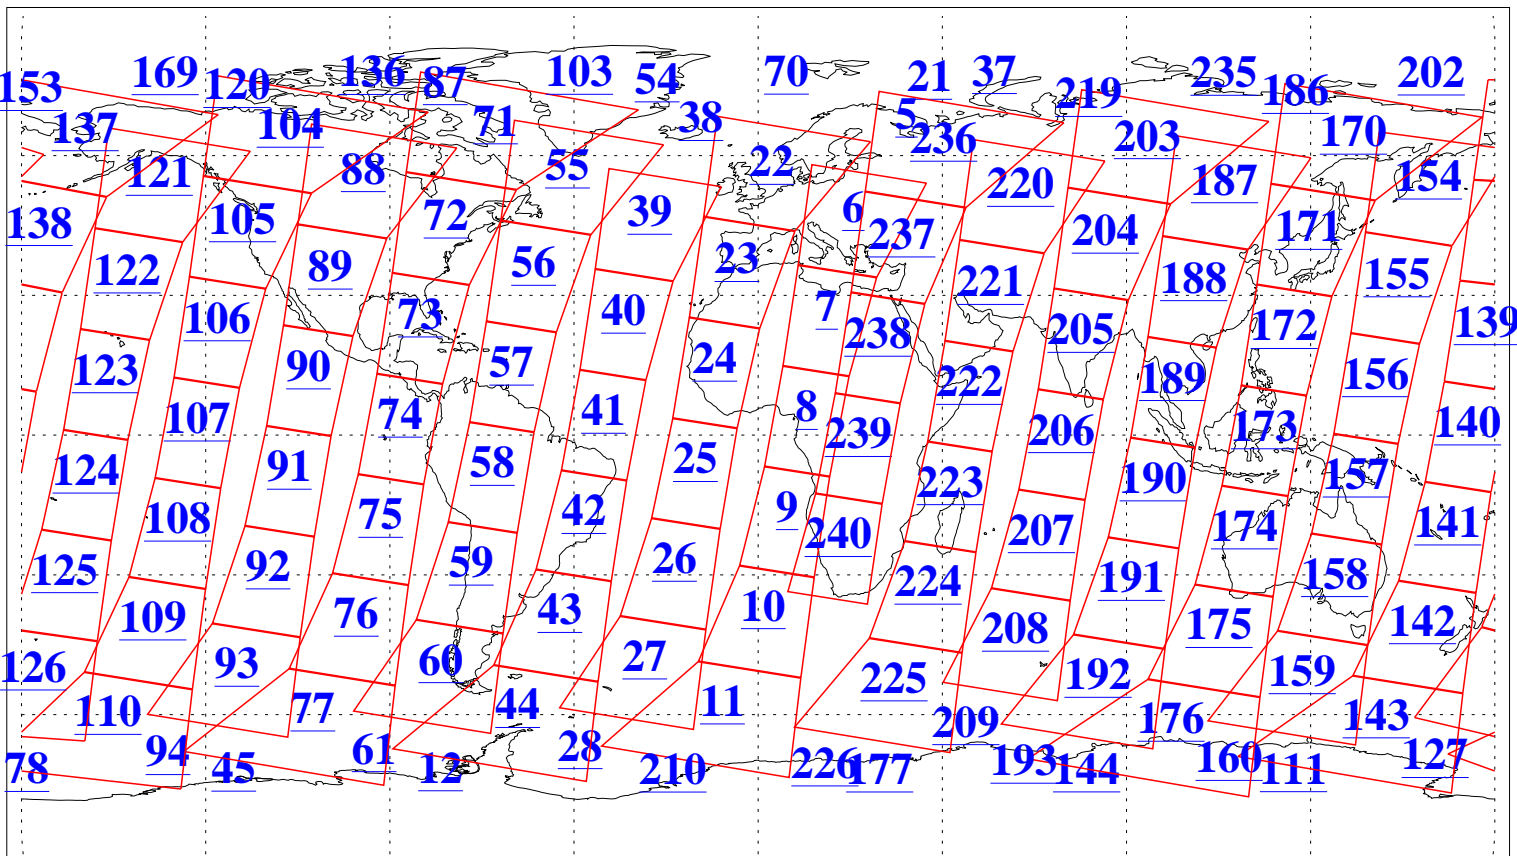

L1B Availability
AMSU Granules: 239
HSB Granules: 0
AIRS Granules: 240

23 Nov 2021
DoY 327
Aqua Day 7143
Granules: 1 to 120

Granules: 121 to 240

Legend: AMSU Available, *HSB Available*, *AIRS Available*

L1B Availability
AMSU Granules: 239
HSB Granules: 0
AIRS Granules: 240

23 Nov 2021
DoY 327
Aqua Day 7143

Ascending Granules

Descending Granules

Legend: AMSU Available, HSB Available, AIRS Available

L1B Availability
 AMSU Granules: 239
 HSB Granules: 0
 AIRS Granules: 240

23 Nov 2021
 DoY 327
 Aqua Day 7143

Northern Hemisphere Granules

Southern Hemisphere Granules

Legend: AMSU Available, HSB Available, AIRS Available