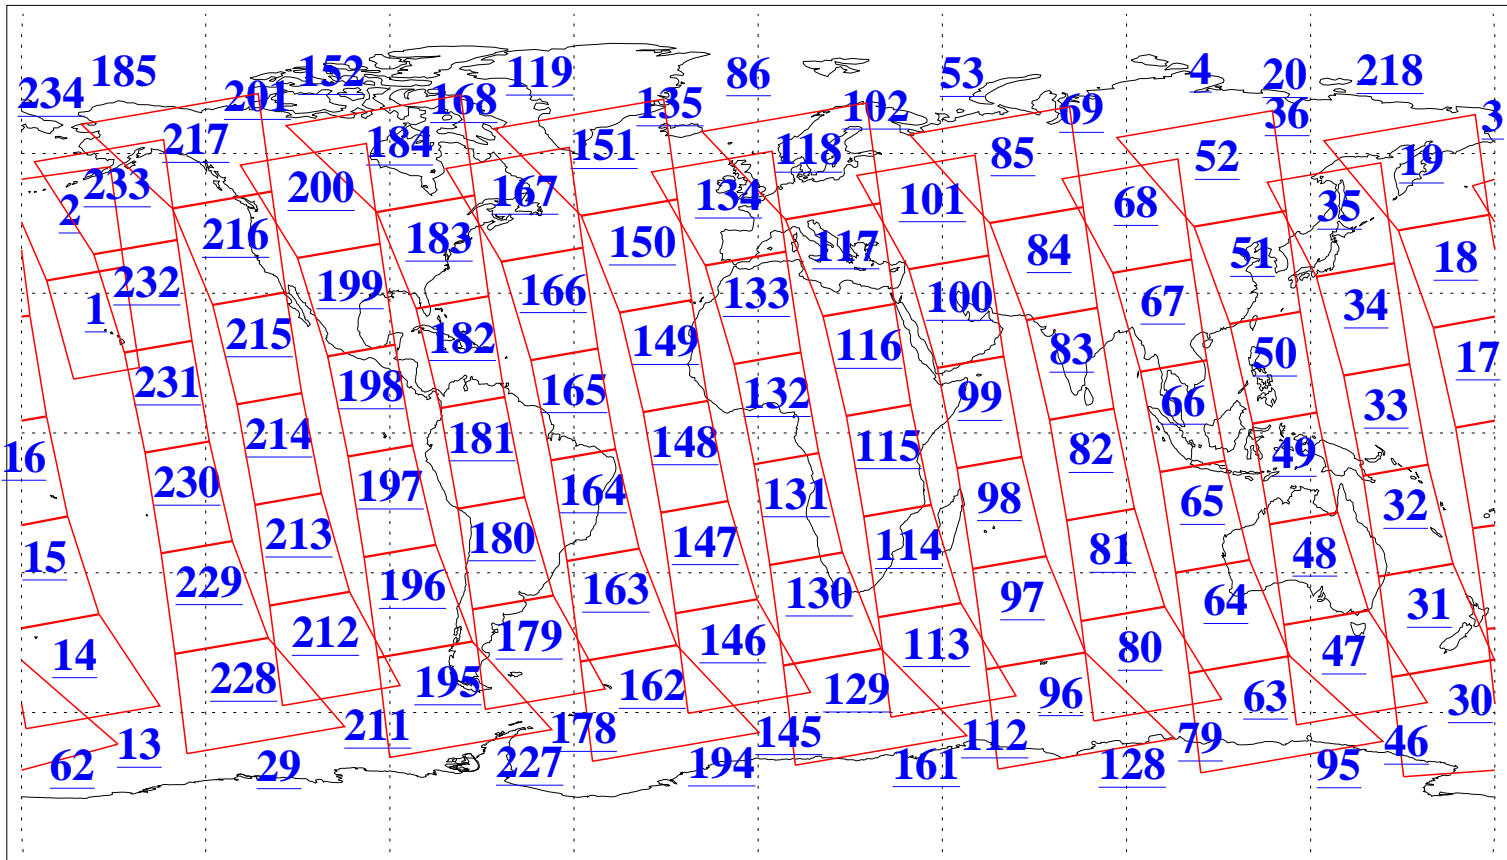

L1B Availability
AMSU Granules: 239
HSB Granules: 0
AIRS Granules: 240

23 Nov 2021
DoY 327
Aqua Day 7143
Granules: 1 to 120

Granules: 121 to 240

Legend: AMSU Available, *HSB Available*, *AIRS Available*

L1B Availability
AMSU Granules: 239
HSB Granules: 0
AIRS Granules: 240

23 Nov 2021
DoY 327
Aqua Day 7143

Ascending Granules

Descending Granules

Legend: AMSU Available, HSB Available, AIRS Available

L1B Availability
 AMSU Granules: 239
 HSB Granules: 0
 AIRS Granules: 240

23 Nov 2021
 DoY 327
 Aqua Day 7143

Northern Hemisphere Granules

Southern Hemisphere Granules

Legend: AMSU Available, HSB Available, AIRS Available