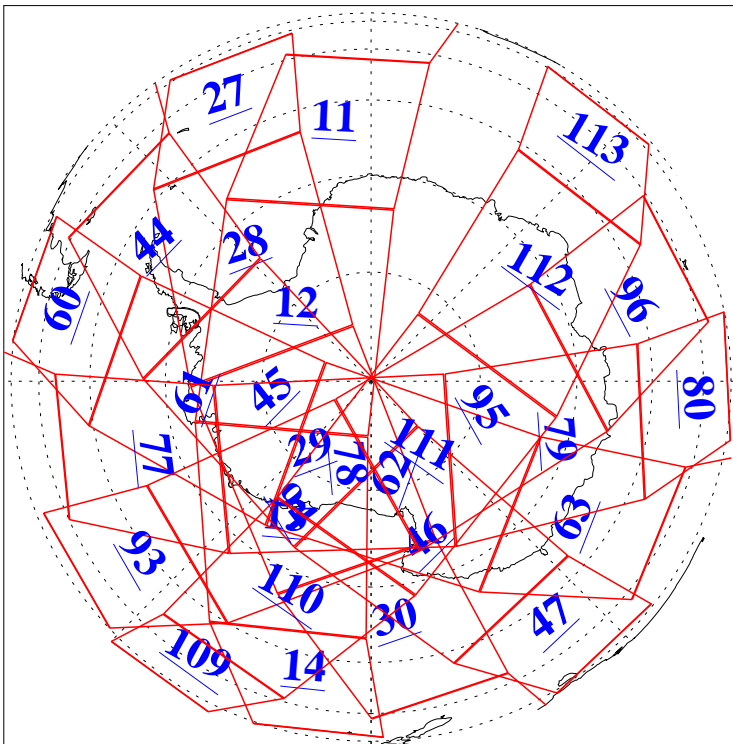

L1B Availability
AMSU Granules: 239
HSB Granules: 0
AIRS Granules: 240

23 Nov 2021
DoY 327
Aqua Day 7143
Granules: 1 to 120

Granules: 121 to 240

Legend: AMSU Available, *HSB Available*, *AIRS Available*

L1B Availability
AMSU Granules: 239
HSB Granules: 0
AIRS Granules: 240

23 Nov 2021
DoY 327
Aqua Day 7143

Ascending Granules

Descending Granules

Legend: AMSU Available, HSB Available, AIRS Available

L1B Availability
 AMSU Granules: 239
 HSB Granules: 0
 AIRS Granules: 240

23 Nov 2021
 DoY 327
 Aqua Day 7143

Northern Hemisphere Granules

Southern Hemisphere Granules

Legend: AMSU Available, HSB Available, AIRS Available