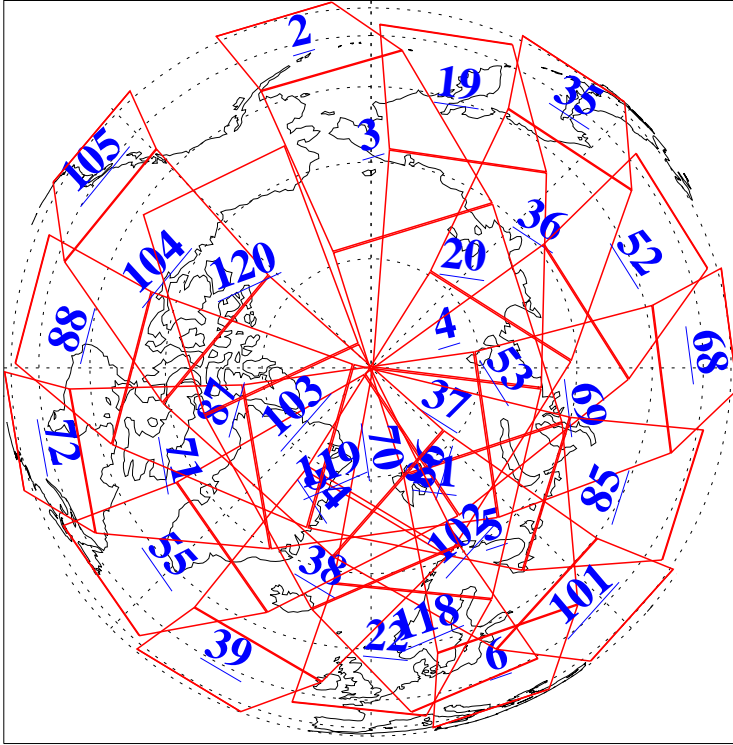

23 Nov 2021
DoY 327
Aqua Day 7143

Ascending Granules

Descending Granules

Legend: AMSU Available, HSB Available, AIRS Available

L1B Availability
 AMSU Granules: 239
 HSB Granules: 0
 AIRS Granules: 240

23 Nov 2021
 DoY 327
 Aqua Day 7143

Northern Hemisphere Granules

Southern Hemisphere Granules

Legend: AMSU Available, HSB Available, AIRS Available