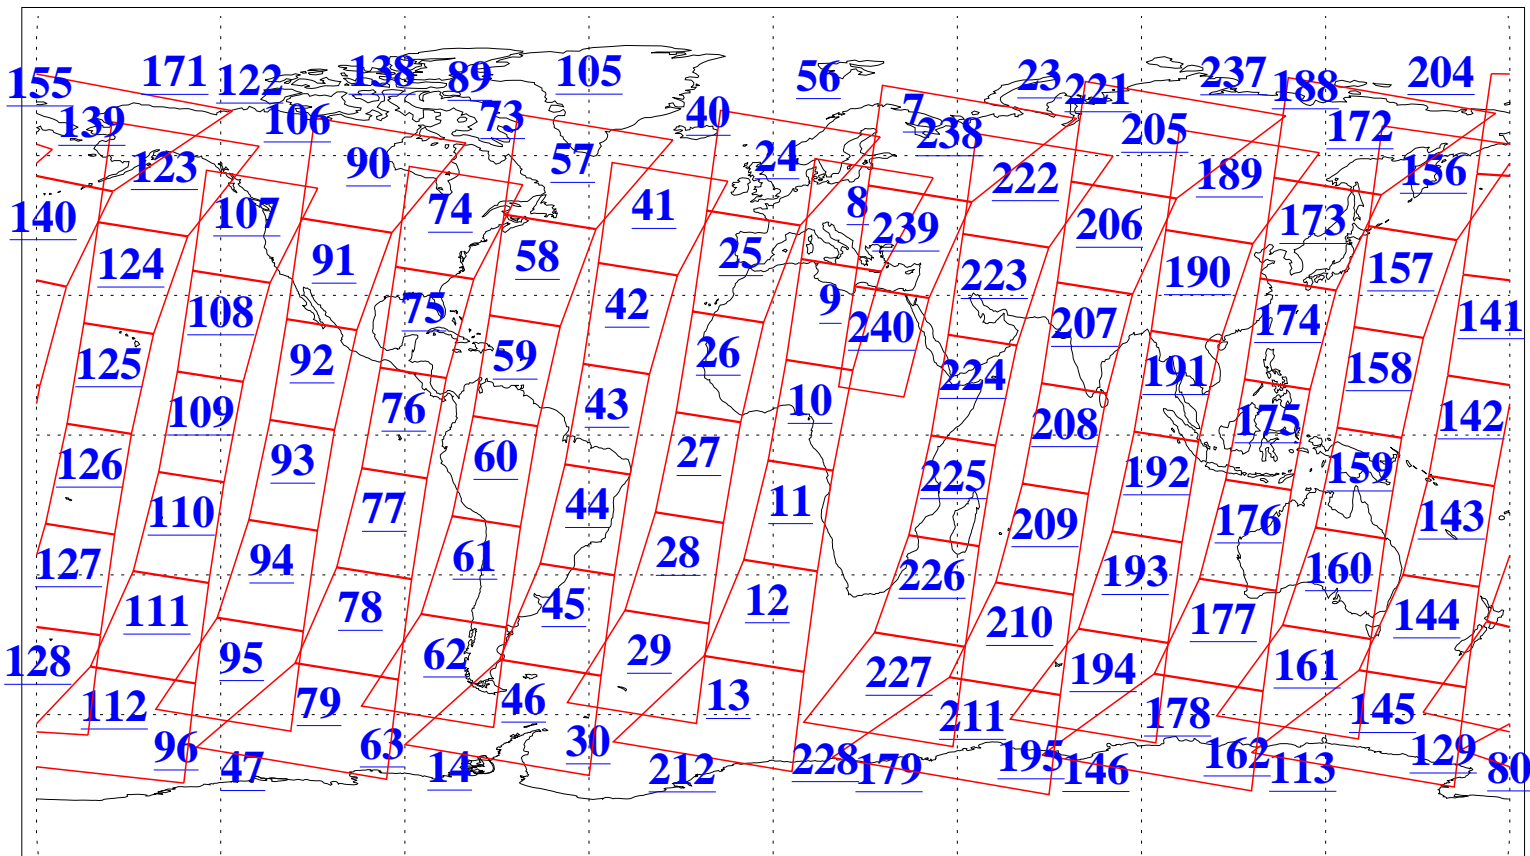

L1B Availability
AMSU Granules: 240
HSB Granules: 0
AIRS Granules: 240

21 Nov 2021
DoY 325
Aqua Day 7141
Granules: 1 to 120

Granules: 121 to 240

Legend: AMSU Available, *HSB Available*, *AIRS Available*

L1B Availability
 AMSU Granules: 240
 HSB Granules: 0
 AIRS Granules: 240

21 Nov 2021
 DoY 325
 Aqua Day 7141

Ascending Granules

Descending Granules

Legend: AMSU Available, HSB Available, AIRS Available

L1B Availability
 AMSU Granules: 240
 HSB Granules: 0
 AIRS Granules: 240

21 Nov 2021
 DoY 325
 Aqua Day 7141

Northern Hemisphere Granules

Southern Hemisphere Granules

Legend: AMSU Available, HSB Available, AIRS Available