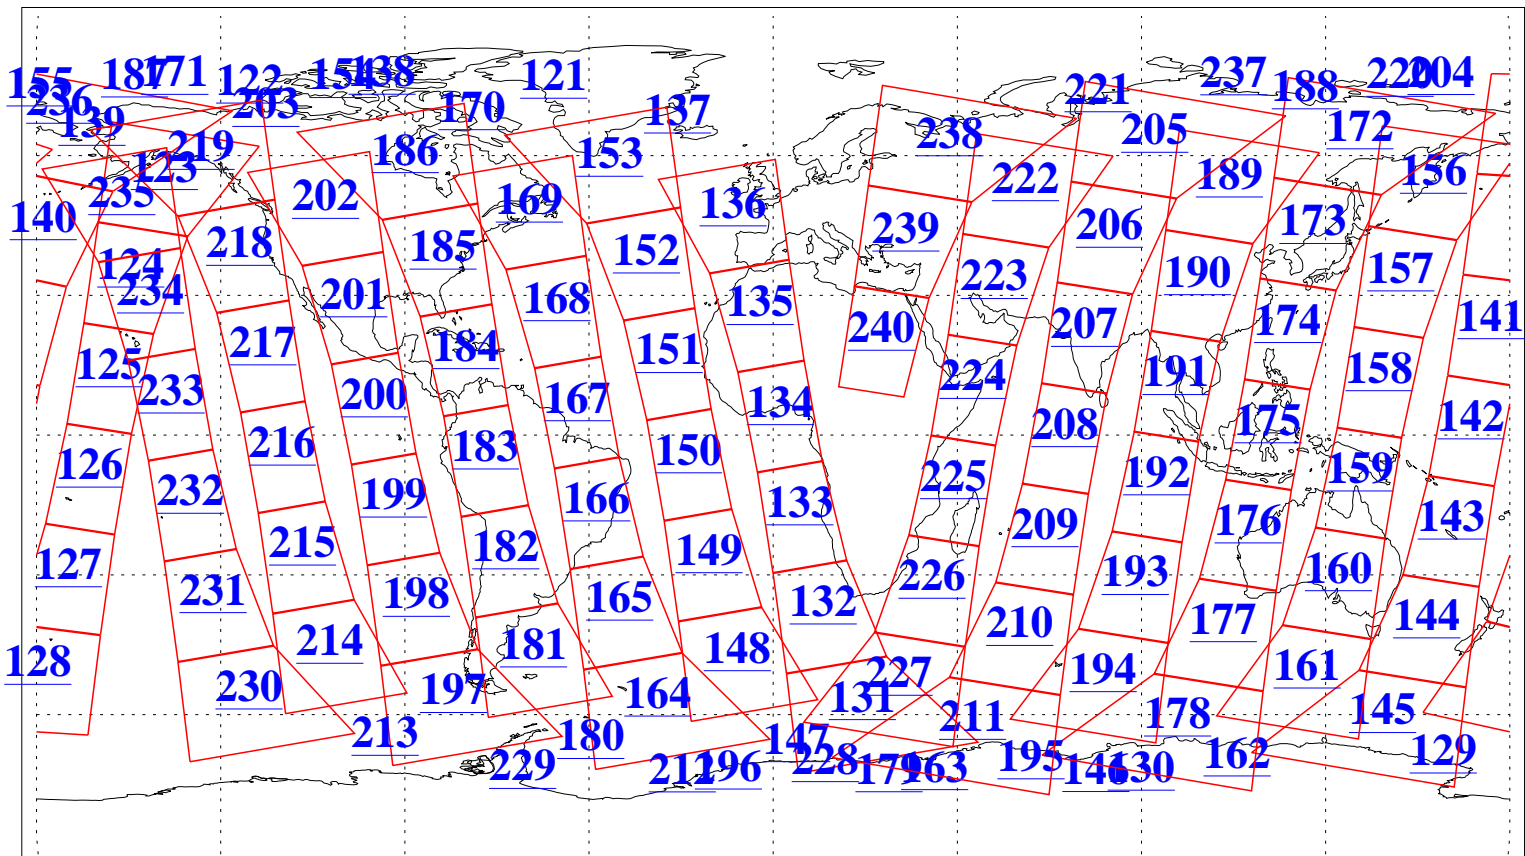

L1B Availability
AMSU Granules: 240
HSB Granules: 0
AIRS Granules: 240

21 Nov 2021
DoY 325
Aqua Day 7141
Granules: 1 to 120

Granules: 121 to 240

Legend: AMSU Available, *HSB Available*, *AIRS Available*

L1B Availability
 AMSU Granules: 240
 HSB Granules: 0
 AIRS Granules: 240

21 Nov 2021
 DoY 325
 Aqua Day 7141

Ascending Granules

Descending Granules

Legend: AMSU Available, HSB Available, AIRS Available

L1B Availability
 AMSU Granules: 240
 HSB Granules: 0
 AIRS Granules: 240

21 Nov 2021
 DoY 325
 Aqua Day 7141

Northern Hemisphere Granules

Southern Hemisphere Granules

Legend: AMSU Available, HSB Available, AIRS Available