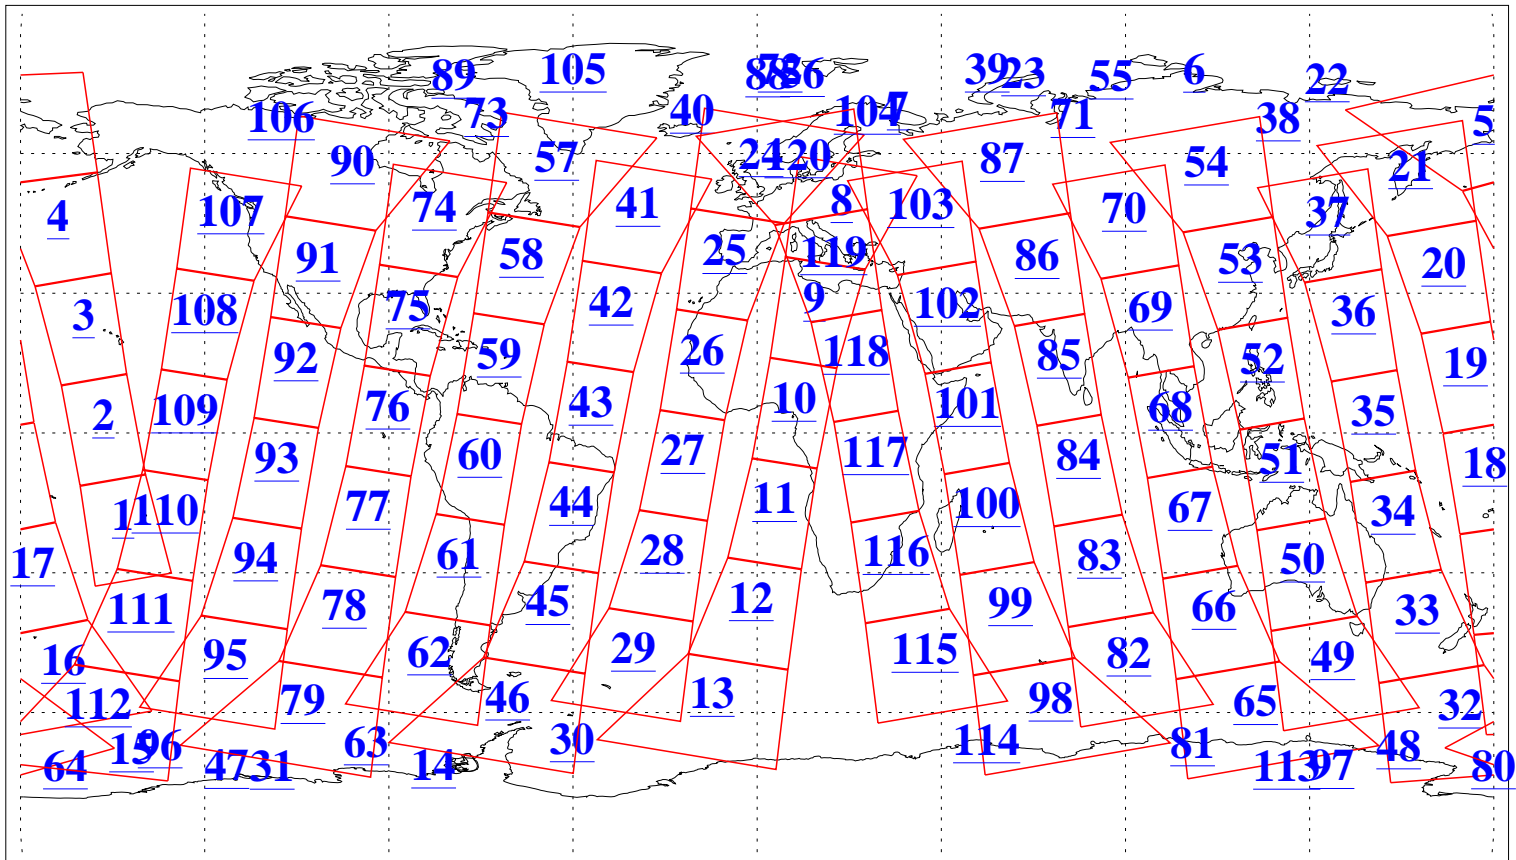

L1B Availability
AMSU Granules: 240
HSB Granules: 0
AIRS Granules: 240

21 Nov 2021
DoY 325
Aqua Day 7141
Granules: 1 to 120

Granules: 121 to 240

Legend: AMSU Available, *HSB Available*, *AIRS Available*

L1B Availability
 AMSU Granules: 240
 HSB Granules: 0
 AIRS Granules: 240

21 Nov 2021
 DoY 325
 Aqua Day 7141

Ascending Granules

Descending Granules

Legend: AMSU Available, HSB Available, AIRS Available

L1B Availability
 AMSU Granules: 240
 HSB Granules: 0
 AIRS Granules: 240

21 Nov 2021
 DoY 325
 Aqua Day 7141

Northern Hemisphere Granules

Southern Hemisphere Granules

Legend: AMSU Available, HSB Available, AIRS Available