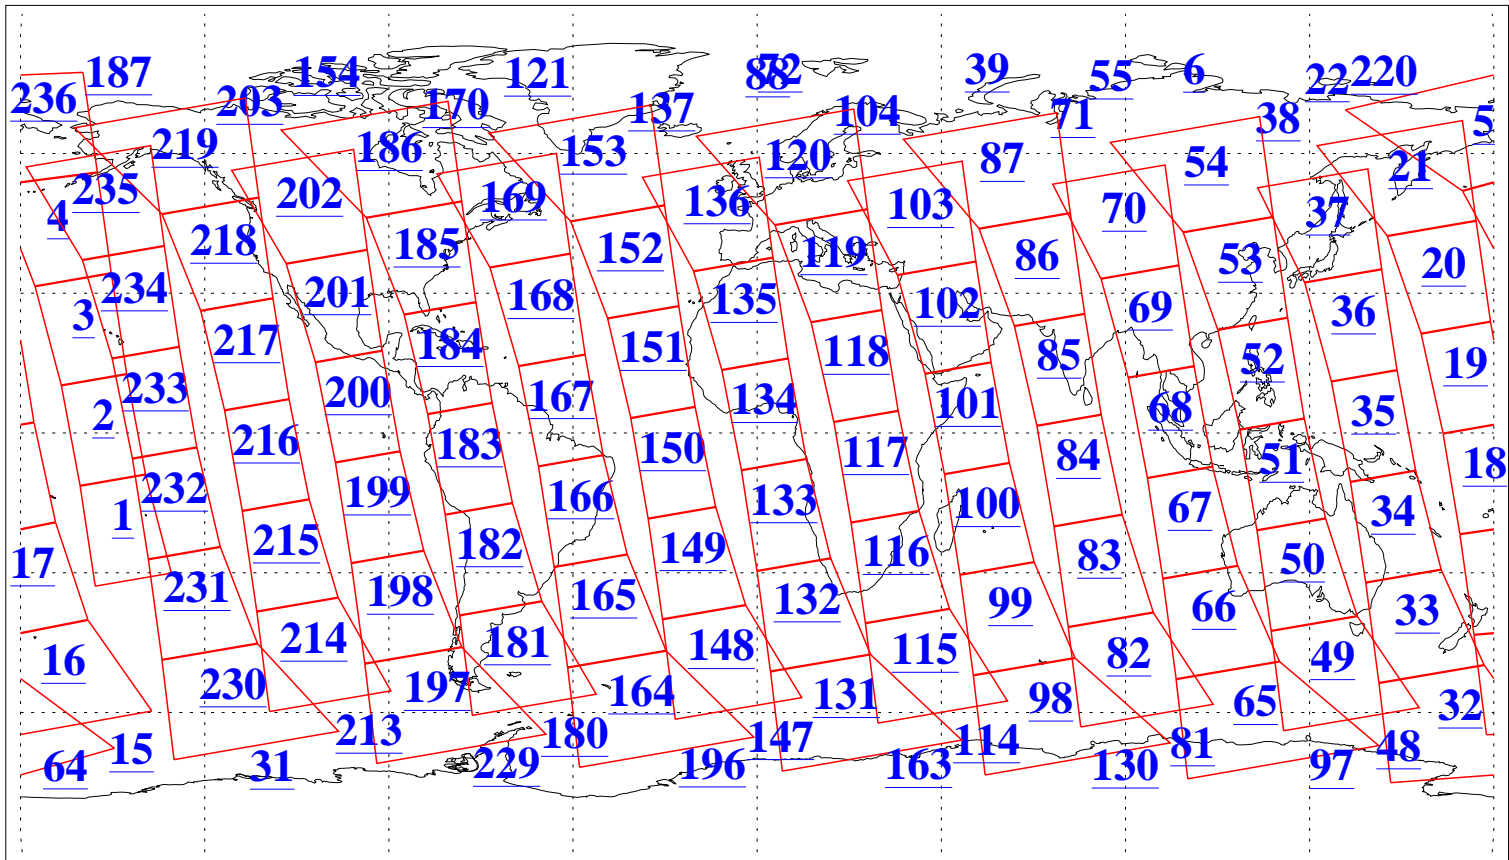

L1B Availability
AMSU Granules: 240
HSB Granules: 0
AIRS Granules: 240

21 Nov 2021
DoY 325
Aqua Day 7141
Granules: 1 to 120

Granules: 121 to 240

Legend: AMSU Available, *HSB Available*, *AIRS Available*

L1B Availability
 AMSU Granules: 240
 HSB Granules: 0
 AIRS Granules: 240

21 Nov 2021
 DoY 325
 Aqua Day 7141

Ascending Granules

Descending Granules

Legend: AMSU Available, HSB Available, AIRS Available

L1B Availability
 AMSU Granules: 240
 HSB Granules: 0
 AIRS Granules: 240

21 Nov 2021
 DoY 325
 Aqua Day 7141

Northern Hemisphere Granules

Southern Hemisphere Granules

Legend: AMSU Available, HSB Available, AIRS Available