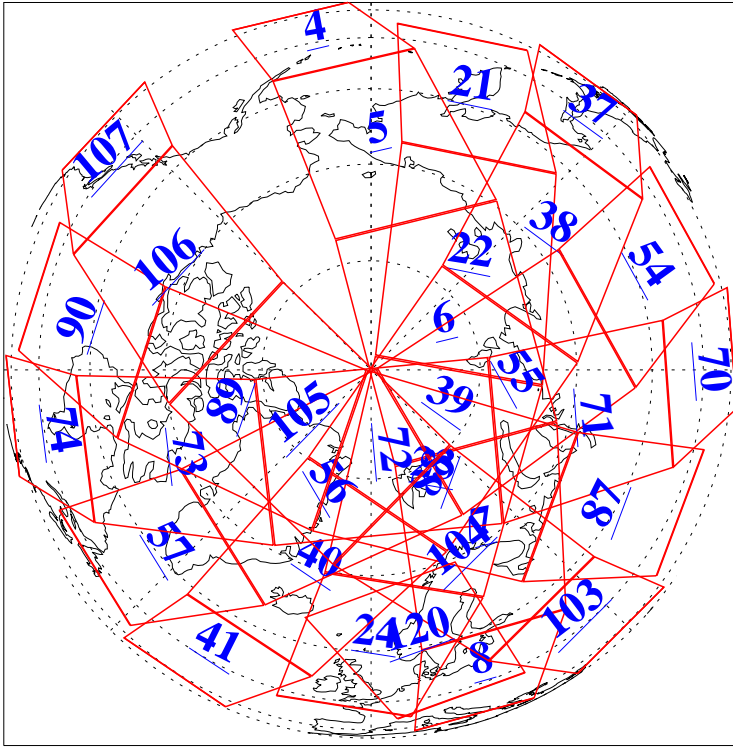

L1B Availability
AMSU Granules: 240
HSB Granules: 0
AIRS Granules: 240

21 Nov 2021
DoY 325
Aqua Day 7141
Granules: 1 to 120

Granules: 121 to 240

Legend: AMSU Available, *HSB Available*, *AIRS Available*

L1B Availability
 AMSU Granules: 240
 HSB Granules: 0
 AIRS Granules: 240

21 Nov 2021
 DoY 325
 Aqua Day 7141

Ascending Granules

Descending Granules

Legend: AMSU Available, HSB Available, AIRS Available

L1B Availability
 AMSU Granules: 240
 HSB Granules: 0
 AIRS Granules: 240

21 Nov 2021
 DoY 325
 Aqua Day 7141

Northern Hemisphere Granules

Southern Hemisphere Granules

Legend: AMSU Available, HSB Available, AIRS Available