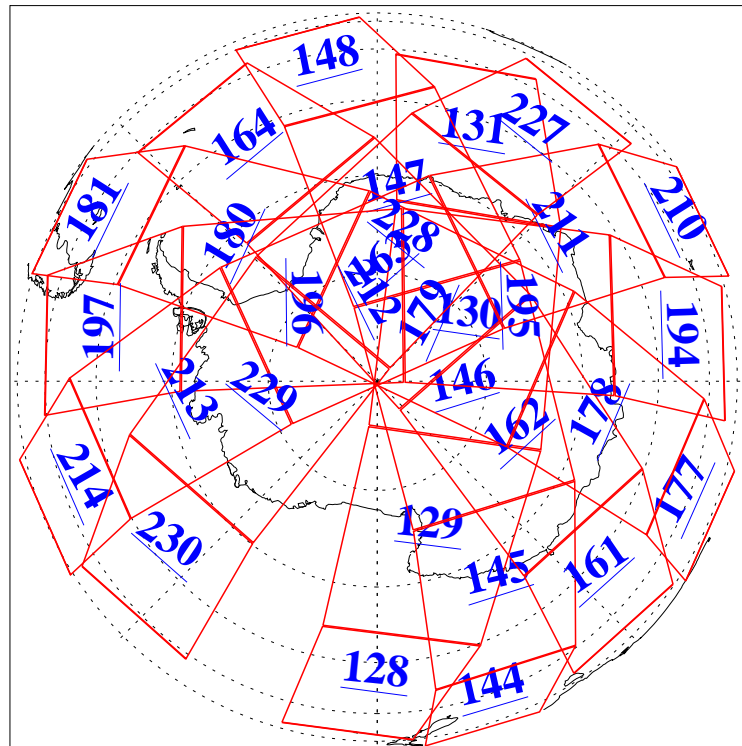

L1B Availability
AMSU Granules: 240
HSB Granules: 0
AIRS Granules: 240

21 Nov 2021
DoY 325
Aqua Day 7141
Granules: 1 to 120

Granules: 121 to 240

Legend: AMSU Available, *HSB Available*, *AIRS Available*

L1B Availability
 AMSU Granules: 240
 HSB Granules: 0
 AIRS Granules: 240

21 Nov 2021
 DoY 325
 Aqua Day 7141

Ascending Granules

Descending Granules

Legend: AMSU Available, HSB Available, AIRS Available

L1B Availability
 AMSU Granules: 240
 HSB Granules: 0
 AIRS Granules: 240

21 Nov 2021
 DoY 325
 Aqua Day 7141

Northern Hemisphere Granules

Southern Hemisphere Granules

Legend: AMSU Available, HSB Available, AIRS Available