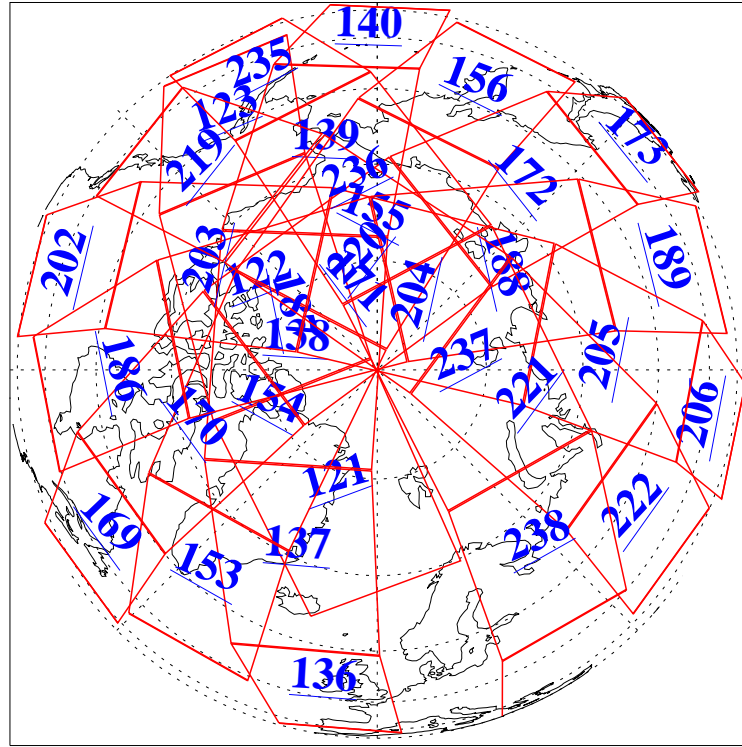

21 Nov 2021
 DoY 325
 Aqua Day 7141

Ascending Granules

Descending Granules

Legend: AMSU Available, HSB Available, AIRS Available

L1B Availability
 AMSU Granules: 240
 HSB Granules: 0
 AIRS Granules: 240

21 Nov 2021
 DoY 325
 Aqua Day 7141

Northern Hemisphere Granules

Southern Hemisphere Granules

Legend: AMSU Available, HSB Available, AIRS Available