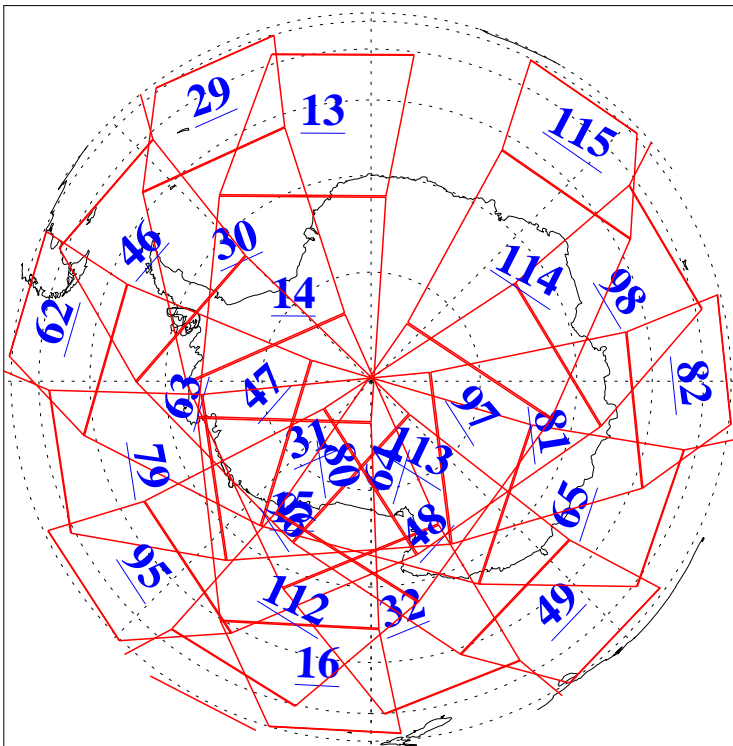

L1B Availability
AMSU Granules: 240
HSB Granules: 0
AIRS Granules: 240

21 Nov 2021
DoY 325
Aqua Day 7141
Granules: 1 to 120

Granules: 121 to 240

Legend: AMSU Available, *HSB Available*, *AIRS Available*

L1B Availability
 AMSU Granules: 240
 HSB Granules: 0
 AIRS Granules: 240

21 Nov 2021
 DoY 325
 Aqua Day 7141

Ascending Granules

Descending Granules

Legend: AMSU Available, HSB Available, AIRS Available

L1B Availability
 AMSU Granules: 240
 HSB Granules: 0
 AIRS Granules: 240

21 Nov 2021
 DoY 325
 Aqua Day 7141

Northern Hemisphere Granules

Southern Hemisphere Granules

Legend: AMSU Available, HSB Available, AIRS Available