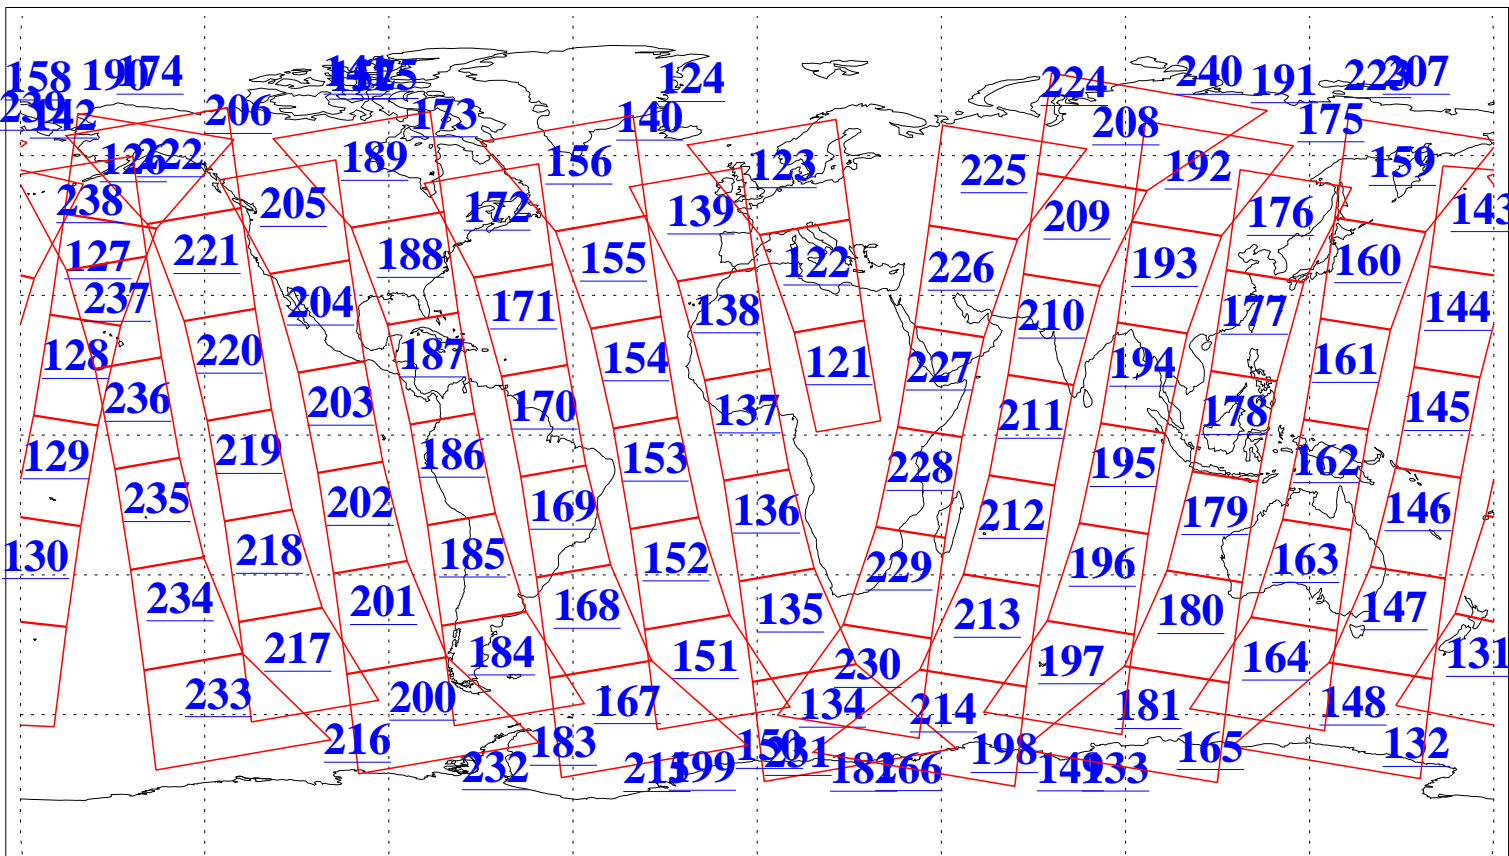

L1B Availability
 AMSU Granules: 238
 HSB Granules: 0
 AIRS Granules: 240

10 Nov 2021
 DoY 314
 Aqua Day 7130
 Granules: 1 to 120

Granules: 121 to 240

Legend: AMSU Available, *HSB Available*, *AIRS Available*

L1B Availability
 AMSU Granules: 238
 HSB Granules: 0
 AIRS Granules: 240

10 Nov 2021
 DoY 314
 Aqua Day 7130

Ascending Granules

Descending Granules

Legend: AMSU Available, *HSB Available*, *AIRS Available*

L1B Availability
 AMSU Granules: 238
 HSB Granules: 0
 AIRS Granules: 240

10 Nov 2021
 DoY 314
 Aqua Day 7130

Northern Hemisphere Granules

Southern Hemisphere Granules

Legend: AMSU Available, HSB Available, AIRS Available