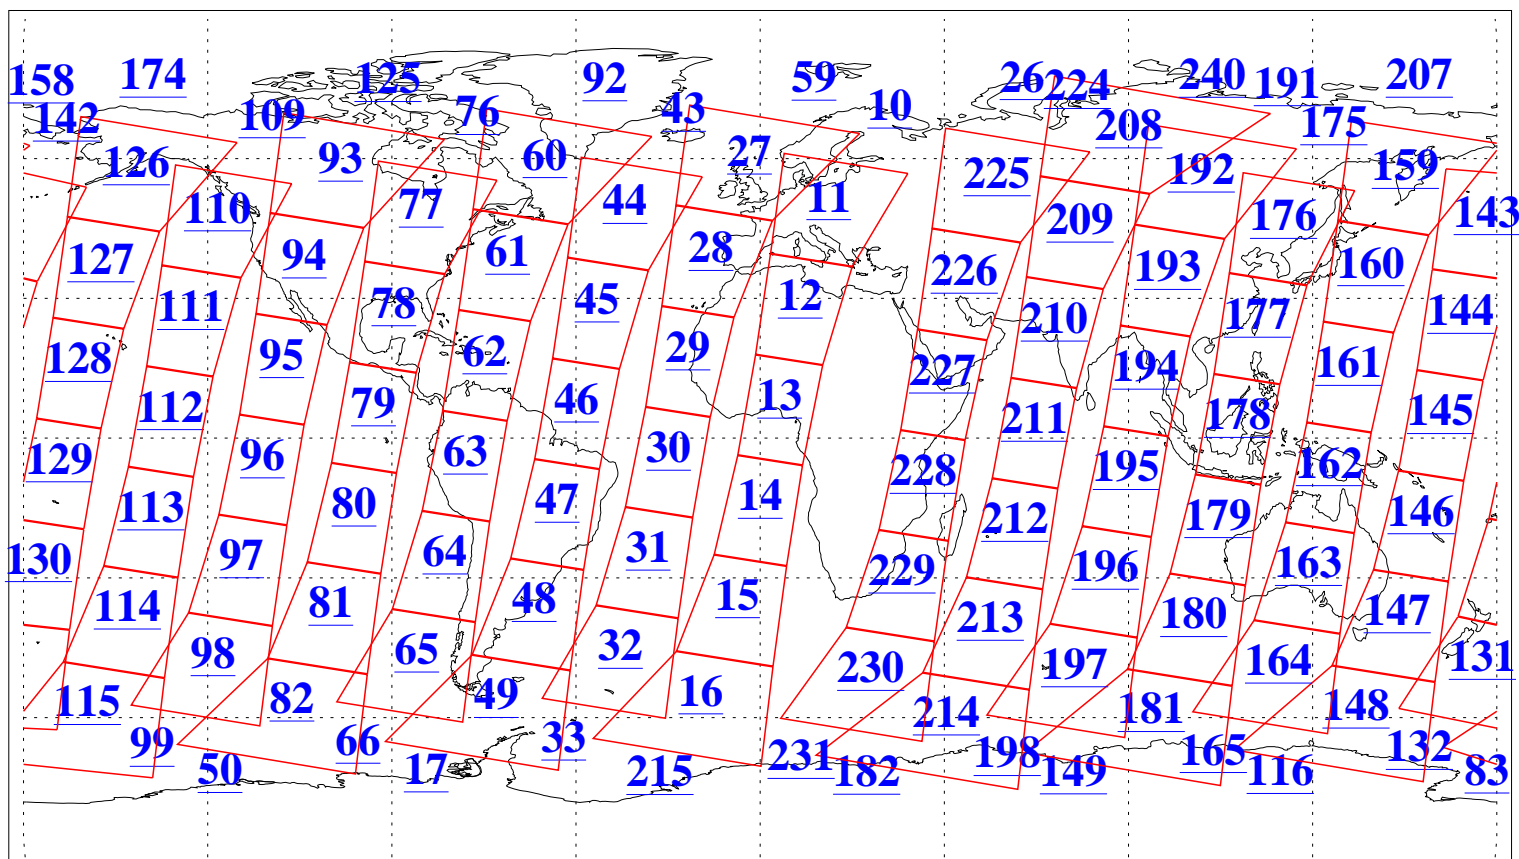

L1B Availability
 AMSU Granules: 238
 HSB Granules: 0
 AIRS Granules: 240

10 Nov 2021
 DoY 314
 Aqua Day 7130
 Granules: 1 to 120

Granules: 121 to 240

Legend: AMSU Available, *HSB Available*, *AIRS Available*

L1B Availability
 AMSU Granules: 238
 HSB Granules: 0
 AIRS Granules: 240

10 Nov 2021
 DoY 314
 Aqua Day 7130

Ascending Granules

Descending Granules

Legend: AMSU Available, *HSB Available*, *AIRS Available*

L1B Availability
 AMSU Granules: 238
 HSB Granules: 0
 AIRS Granules: 240

10 Nov 2021
 DoY 314
 Aqua Day 7130

Northern Hemisphere Granules

Southern Hemisphere Granules

Legend: AMSU Available, HSB Available, AIRS Available