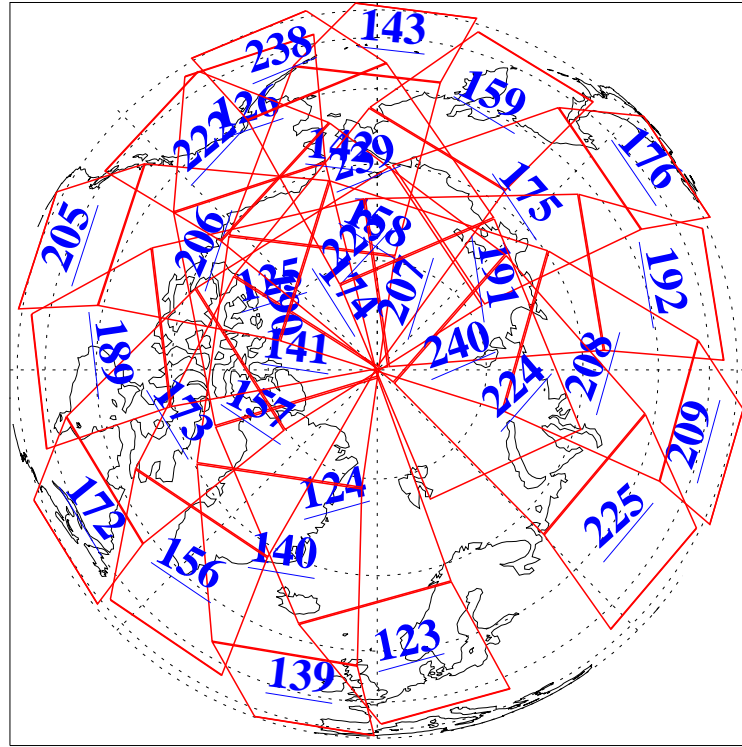

L1B Availability
 AMSU Granules: 238
 HSB Granules: 0
 AIRS Granules: 240

10 Nov 2021
 DoY 314
 Aqua Day 7130
 Granules: 1 to 120

Granules: 121 to 240

Legend: AMSU Available, *HSB Available*, *AIRS Available*

L1B Availability
 AMSU Granules: 238
 HSB Granules: 0
 AIRS Granules: 240

10 Nov 2021
 DoY 314
 Aqua Day 7130

Ascending Granules

Descending Granules

Legend: AMSU Available, *HSB Available*, *AIRS Available*

L1B Availability
 AMSU Granules: 238
 HSB Granules: 0
 AIRS Granules: 240

10 Nov 2021
 DoY 314
 Aqua Day 7130

Northern Hemisphere Granules

Southern Hemisphere Granules

Legend: AMSU Available, HSB Available, AIRS Available