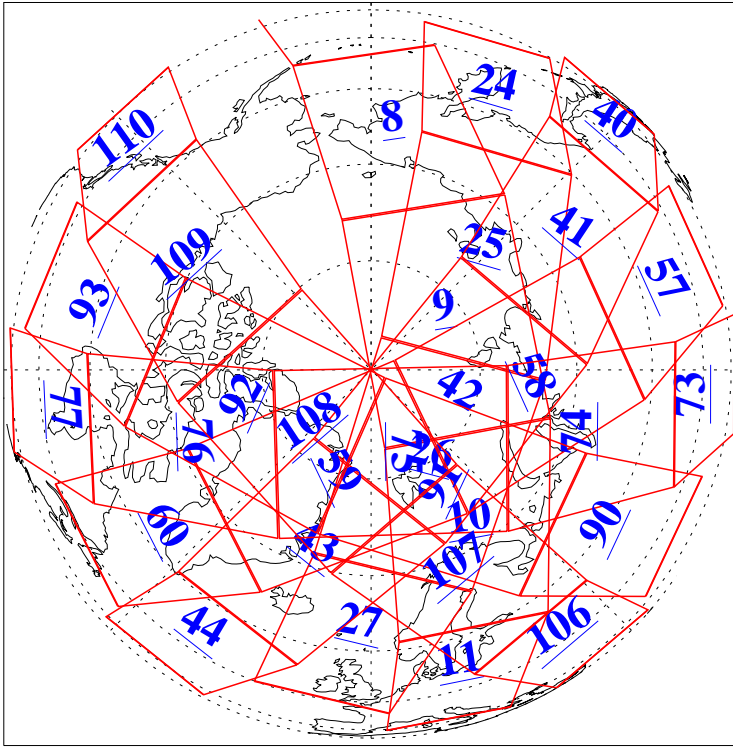

L1B Availability
 AMSU Granules: 238
 HSB Granules: 0
 AIRS Granules: 240

10 Nov 2021
 DoY 314
 Aqua Day 7130
 Granules: 1 to 120

Granules: 121 to 240

Legend: AMSU Available, *HSB Available*, *AIRS Available*

L1B Availability
 AMSU Granules: 238
 HSB Granules: 0
 AIRS Granules: 240

10 Nov 2021
 DoY 314
 Aqua Day 7130

Ascending Granules

Descending Granules

Legend: AMSU Available, *HSB Available*, *AIRS Available*

L1B Availability
 AMSU Granules: 238
 HSB Granules: 0
 AIRS Granules: 240

10 Nov 2021
 DoY 314
 Aqua Day 7130

Northern Hemisphere Granules

Southern Hemisphere Granules

Legend: AMSU Available, HSB Available, AIRS Available