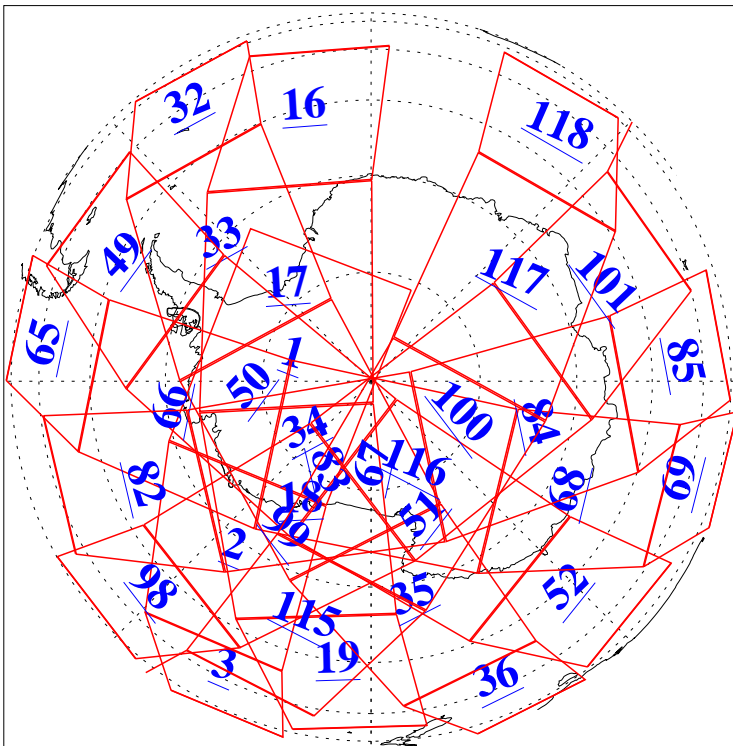

L1B Availability
 AMSU Granules: 238
 HSB Granules: 0
 AIRS Granules: 240

10 Nov 2021
 DoY 314
 Aqua Day 7130
 Granules: 1 to 120

Granules: 121 to 240

Legend: AMSU Available, *HSB Available*, *AIRS Available*

L1B Availability
 AMSU Granules: 238
 HSB Granules: 0
 AIRS Granules: 240

10 Nov 2021
 DoY 314
 Aqua Day 7130

Ascending Granules

Descending Granules

Legend: AMSU Available, *HSB Available*, *AIRS Available*

L1B Availability
 AMSU Granules: 238
 HSB Granules: 0
 AIRS Granules: 240

10 Nov 2021
 DoY 314
 Aqua Day 7130

Northern Hemisphere Granules

Southern Hemisphere Granules

Legend: AMSU Available, HSB Available, AIRS Available