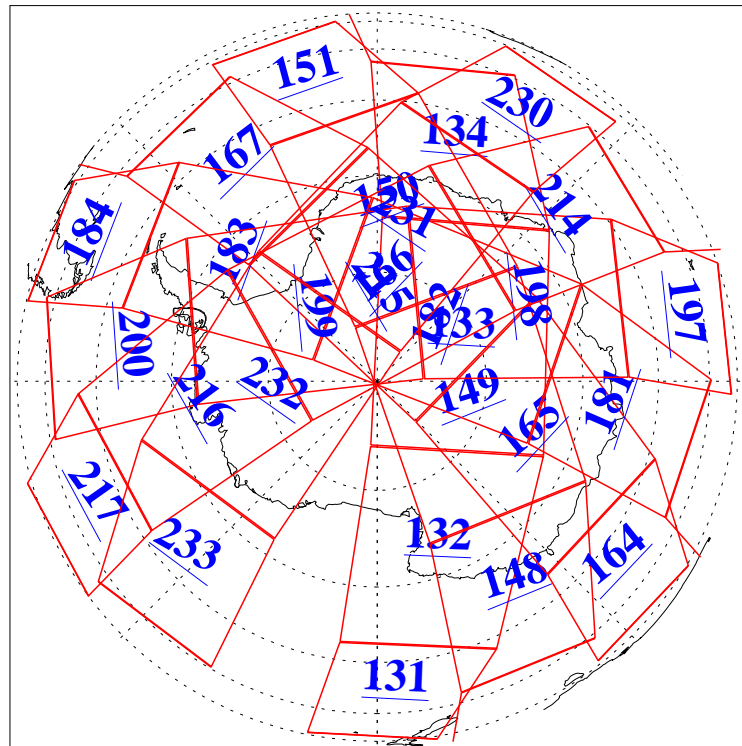

L1B Availability
 AMSU Granules: 238
 HSB Granules: 0
 AIRS Granules: 240

10 Nov 2021
 DoY 314
 Aqua Day 7130

Ascending Granules

Descending Granules

Legend: AMSU Available, *HSB Available*, *AIRS Available*

L1B Availability
 AMSU Granules: 238
 HSB Granules: 0
 AIRS Granules: 240

10 Nov 2021
 DoY 314
 Aqua Day 7130

Northern Hemisphere Granules

Southern Hemisphere Granules

Legend: AMSU Available, HSB Available, AIRS Available