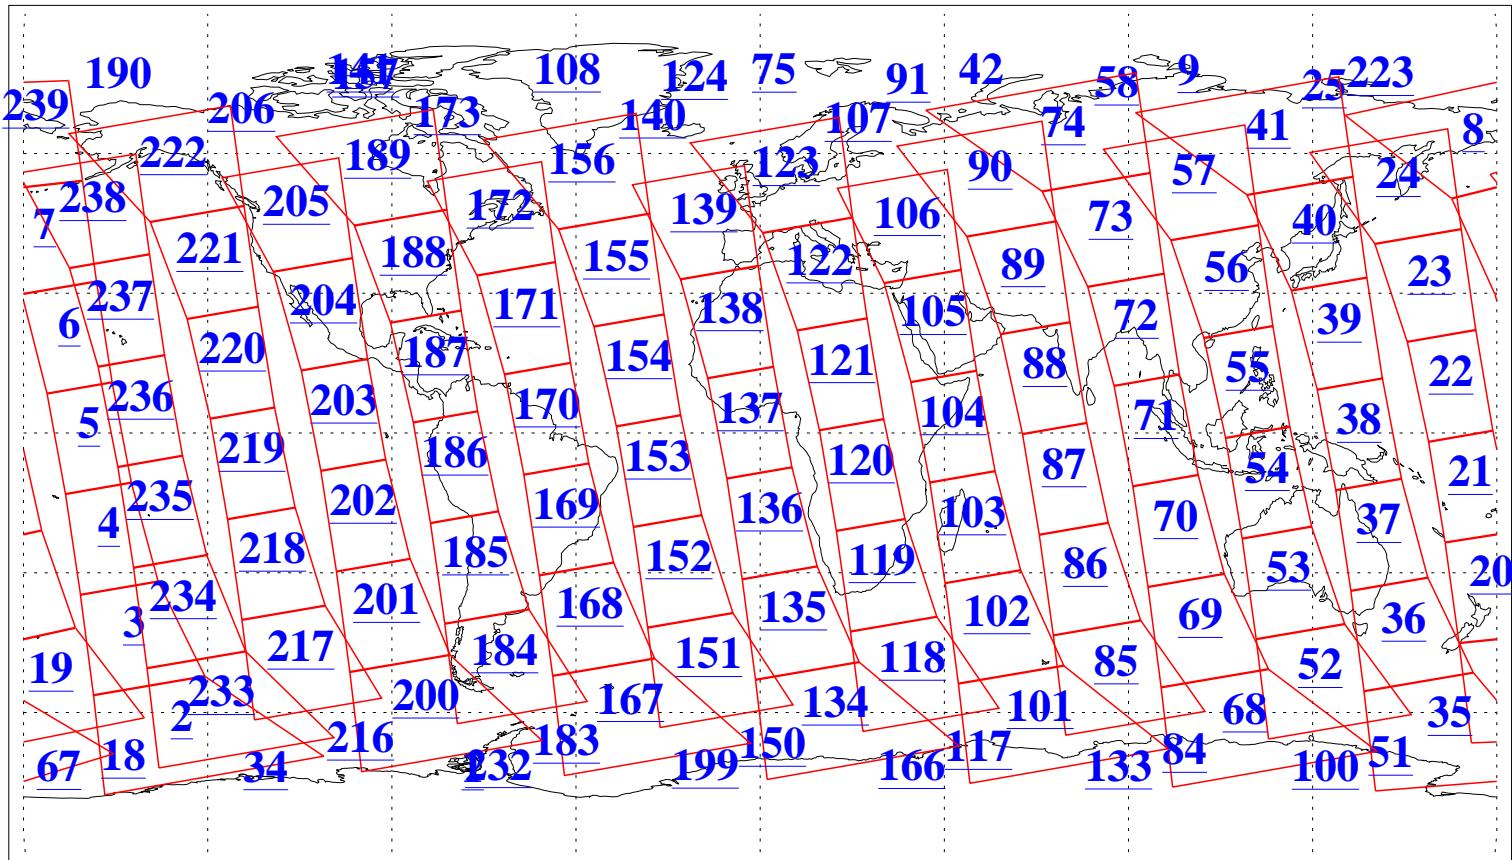

L1B Availability
 AMSU Granules: 238
 HSB Granules: 0
 AIRS Granules: 240

10 Nov 2021
 DoY 314
 Aqua Day 7130
 Granules: 1 to 120

Granules: 121 to 240

Legend: AMSU Available, *HSB Available*, *AIRS Available*

L1B Availability
 AMSU Granules: 238
 HSB Granules: 0
 AIRS Granules: 240

10 Nov 2021
 DoY 314
 Aqua Day 7130

Ascending Granules

Descending Granules

Legend: AMSU Available, *HSB Available*, *AIRS Available*

L1B Availability
 AMSU Granules: 238
 HSB Granules: 0
 AIRS Granules: 240

10 Nov 2021
 DoY 314
 Aqua Day 7130

Northern Hemisphere Granules

Southern Hemisphere Granules

Legend: AMSU Available, HSB Available, AIRS Available