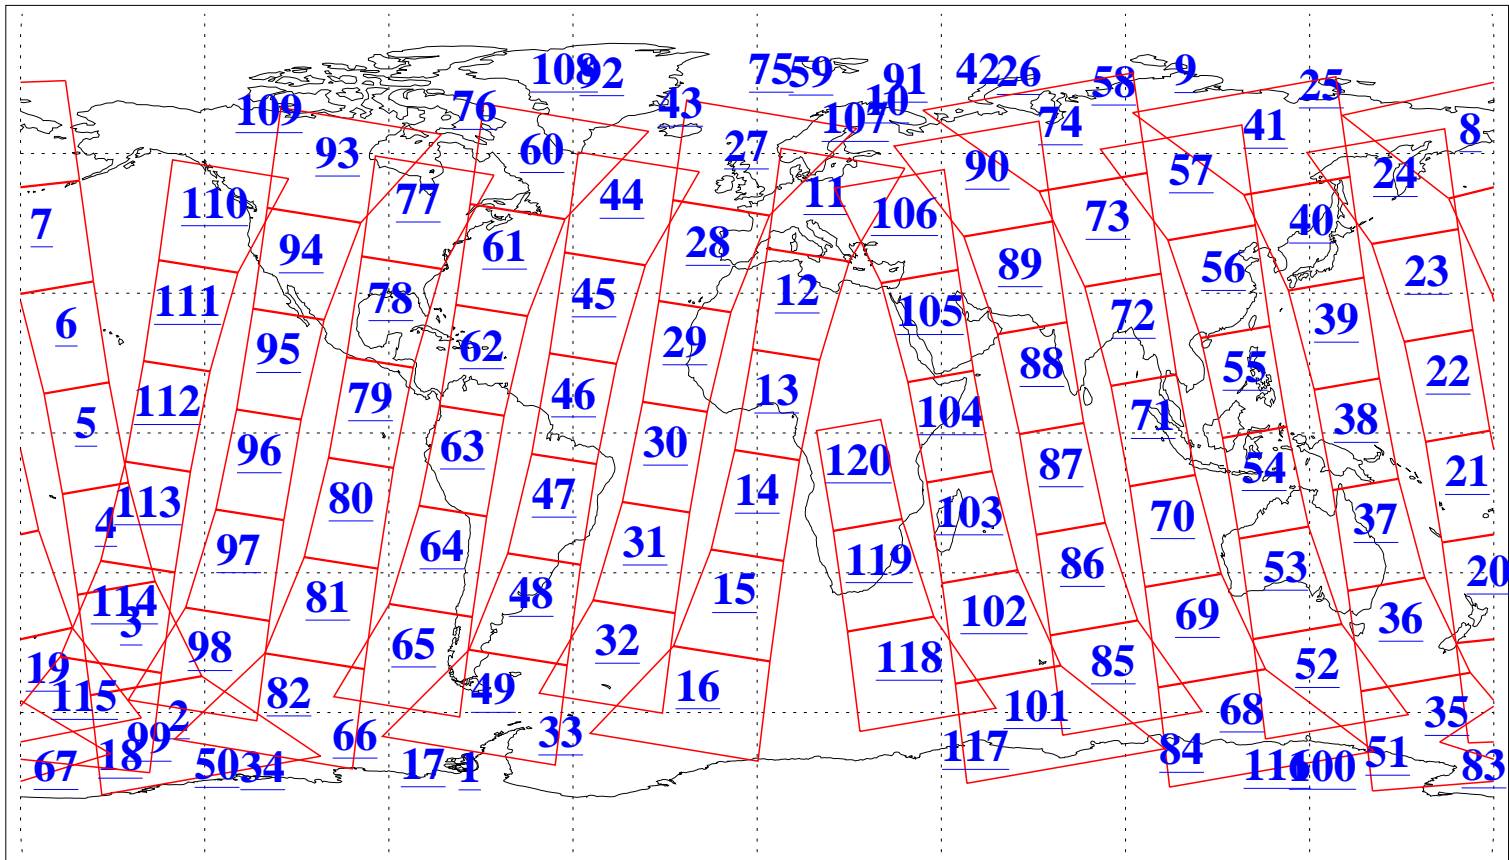

L1B Availability
 AMSU Granules: 238
 HSB Granules: 0
 AIRS Granules: 240

10 Nov 2021
 DoY 314
 Aqua Day 7130
 Granules: 1 to 120

Granules: 121 to 240

Legend: AMSU Available, *HSB Available*, *AIRS Available*

L1B Availability
 AMSU Granules: 238
 HSB Granules: 0
 AIRS Granules: 240

10 Nov 2021
 DoY 314
 Aqua Day 7130

Ascending Granules

Descending Granules

Legend: AMSU Available, *HSB Available*, *AIRS Available*

L1B Availability
 AMSU Granules: 238
 HSB Granules: 0
 AIRS Granules: 240

10 Nov 2021
 DoY 314
 Aqua Day 7130

Northern Hemisphere Granules

Southern Hemisphere Granules

Legend: AMSU Available, HSB Available, AIRS Available