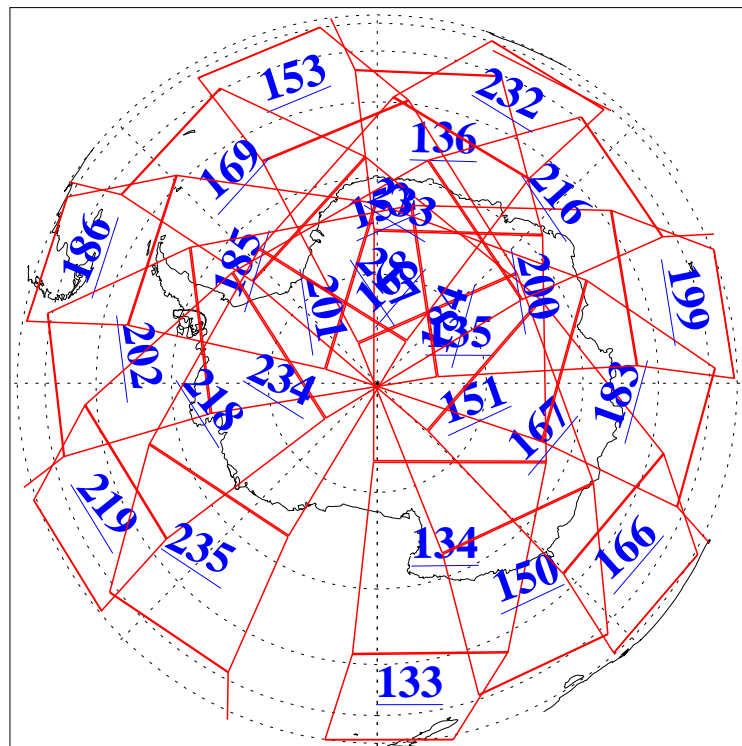

L1B Availability
AMSU Granules: 240
HSB Granules: 0
AIRS Granules: 240

8 Nov 2021
DoY 312
Aqua Day 7128
Granules: 1 to 120

Granules: 121 to 240

Legend: AMSU Available, HSB Available, AIRS Available

L1B Availability
 AMSU Granules: 240
 HSB Granules: 0
 AIRS Granules: 240

8 Nov 2021
 DoY 312
 Aqua Day 7128

Ascending Granules

Descending Granules

Legend: AMSU Available, *HSB Available*, *AIRS Available*

L1B Availability
 AMSU Granules: 240
 HSB Granules: 0
 AIRS Granules: 240

8 Nov 2021
 DoY 312
 Aqua Day 7128

Northern Hemisphere Granules

Southern Hemisphere Granules

Legend: AMSU Available, HSB Available, **AIRS Available**