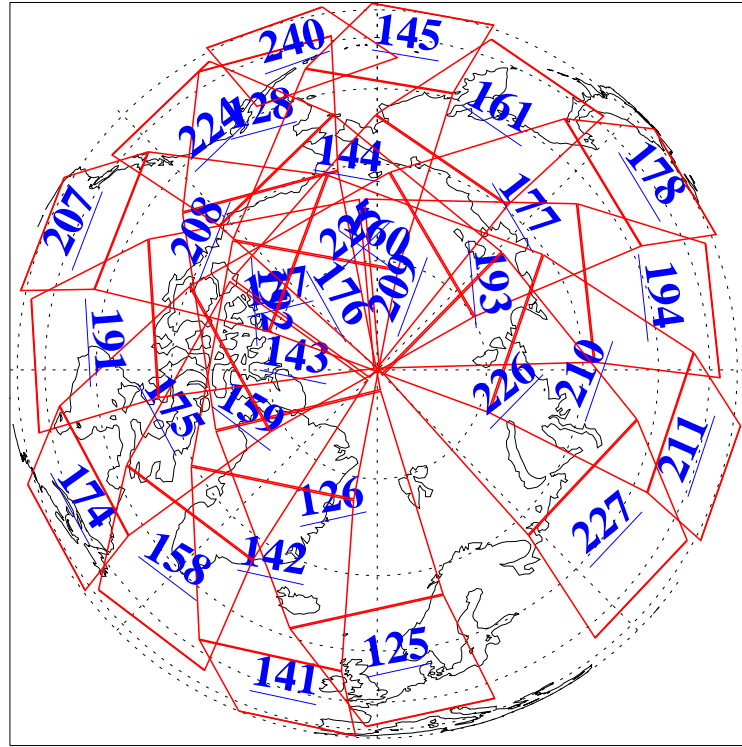

L1B Availability
AMSU Granules: 240
HSB Granules: 0
AIRS Granules: 240

8 Nov 2021
DoY 312
Aqua Day 7128

Northern Hemisphere Granules

Southern Hemisphere Granules