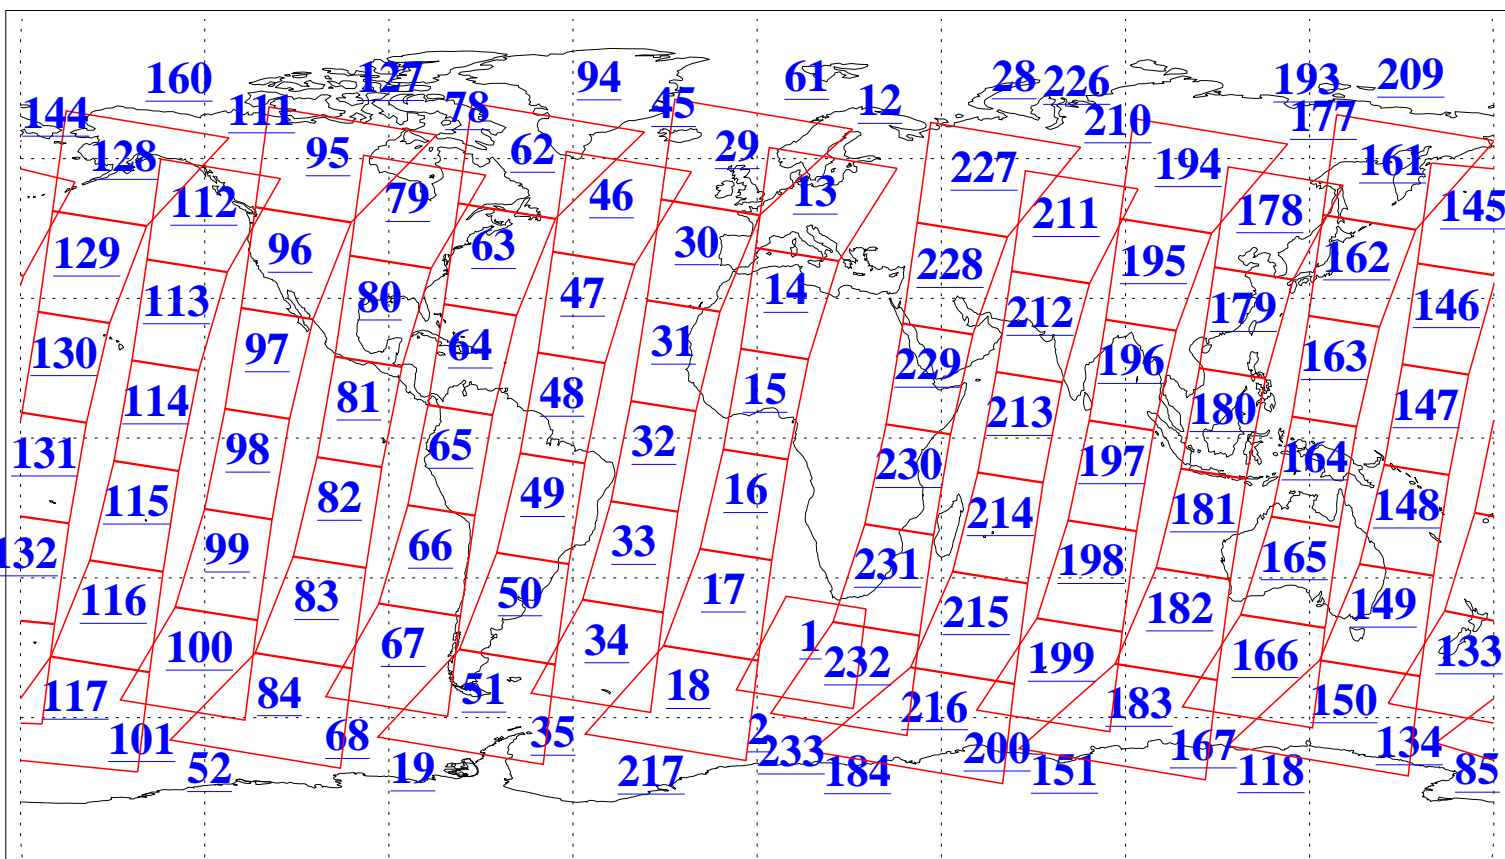

L1B Availability
AMSU Granules: 240
HSB Granules: 0
AIRS Granules: 240

8 Nov 2021
DoY 312
Aqua Day 7128
Granules: 1 to 120

Granules: 121 to 240

Legend: AMSU Available, HSB Available, AIRS Available

L1B Availability
 AMSU Granules: 240
 HSB Granules: 0
 AIRS Granules: 240

8 Nov 2021
 DoY 312
 Aqua Day 7128

Ascending Granules

Descending Granules

Legend: AMSU Available, *HSB Available*, *AIRS Available*

L1B Availability
 AMSU Granules: 240
 HSB Granules: 0
 AIRS Granules: 240

8 Nov 2021
 DoY 312
 Aqua Day 7128

Northern Hemisphere Granules

Southern Hemisphere Granules

Legend: AMSU Available, HSB Available, **AIRS Available**