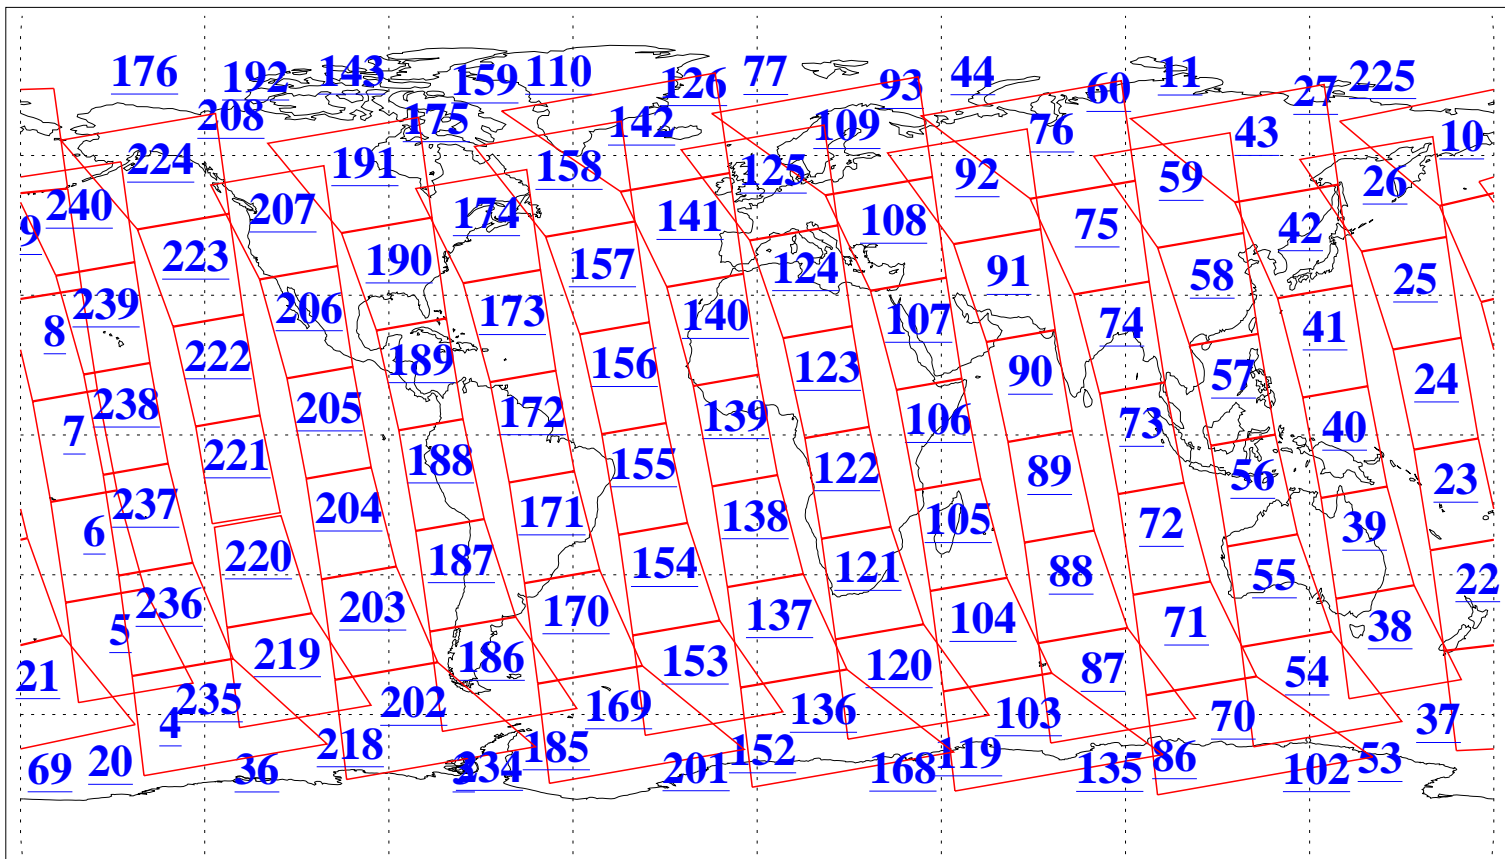

L1B Availability
AMSU Granules: 240
HSB Granules: 0
AIRS Granules: 240

8 Nov 2021
DoY 312
Aqua Day 7128
Granules: 1 to 120

Granules: 121 to 240

Legend: AMSU Available, HSB Available, AIRS Available

L1B Availability
 AMSU Granules: 240
 HSB Granules: 0
 AIRS Granules: 240

8 Nov 2021
 DoY 312
 Aqua Day 7128

Ascending Granules

Descending Granules

Legend: AMSU Available, *HSB Available*, *AIRS Available*

L1B Availability
 AMSU Granules: 240
 HSB Granules: 0
 AIRS Granules: 240

8 Nov 2021
 DoY 312
 Aqua Day 7128

Northern Hemisphere Granules

Southern Hemisphere Granules

Legend: AMSU Available, HSB Available, **AIRS Available**