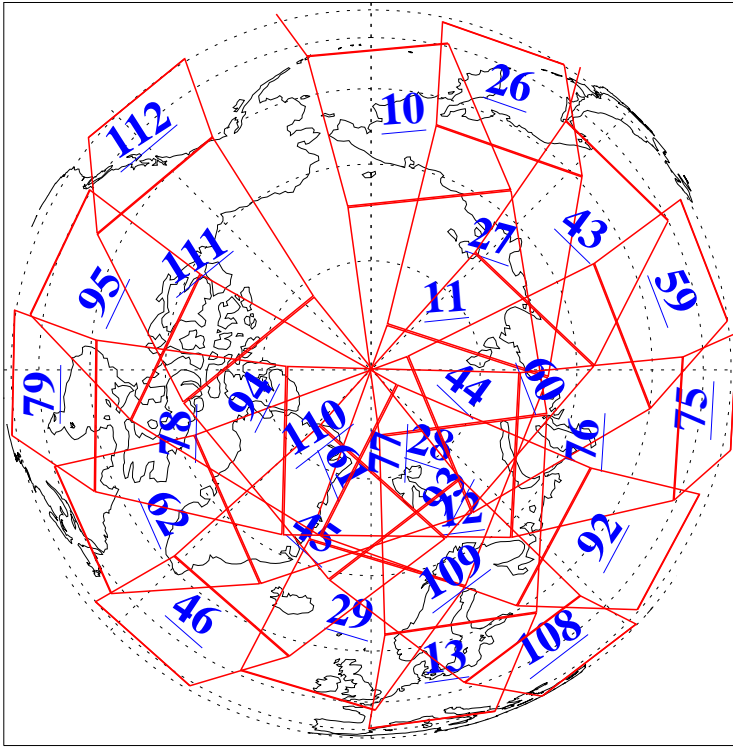

L1B Availability
AMSU Granules: 240
HSB Granules: 0
AIRS Granules: 240

8 Nov 2021
DoY 312
Aqua Day 7128
Granules: 1 to 120

Granules: 121 to 240

Legend: AMSU Available, HSB Available, AIRS Available

L1B Availability
 AMSU Granules: 240
 HSB Granules: 0
 AIRS Granules: 240

8 Nov 2021
 DoY 312
 Aqua Day 7128

Ascending Granules

Descending Granules

Legend: AMSU Available, *HSB Available*, *AIRS Available*

L1B Availability
 AMSU Granules: 240
 HSB Granules: 0
 AIRS Granules: 240

8 Nov 2021
 DoY 312
 Aqua Day 7128

Northern Hemisphere Granules

Southern Hemisphere Granules

Legend: AMSU Available, HSB Available, **AIRS Available**