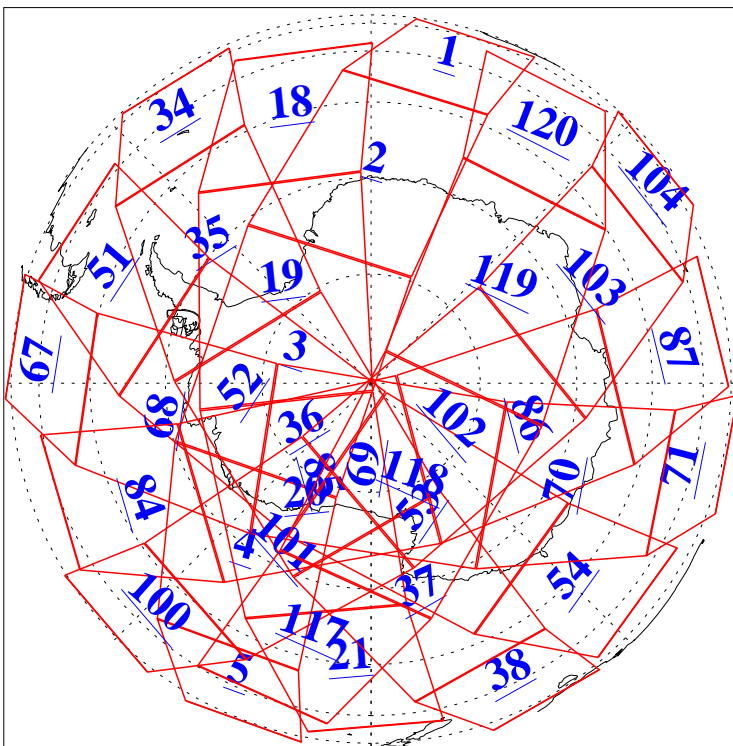

L1B Availability
AMSU Granules: 240
HSB Granules: 0
AIRS Granules: 240

8 Nov 2021
DoY 312
Aqua Day 7128
Granules: 1 to 120

Granules: 121 to 240

Legend: AMSU Available, HSB Available, AIRS Available

L1B Availability
 AMSU Granules: 240
 HSB Granules: 0
 AIRS Granules: 240

8 Nov 2021
 DoY 312
 Aqua Day 7128

Ascending Granules

Descending Granules

Legend: AMSU Available, *HSB Available*, *AIRS Available*

L1B Availability
 AMSU Granules: 240
 HSB Granules: 0
 AIRS Granules: 240

8 Nov 2021
 DoY 312
 Aqua Day 7128

Northern Hemisphere Granules

Southern Hemisphere Granules

Legend: AMSU Available, HSB Available, **AIRS Available**