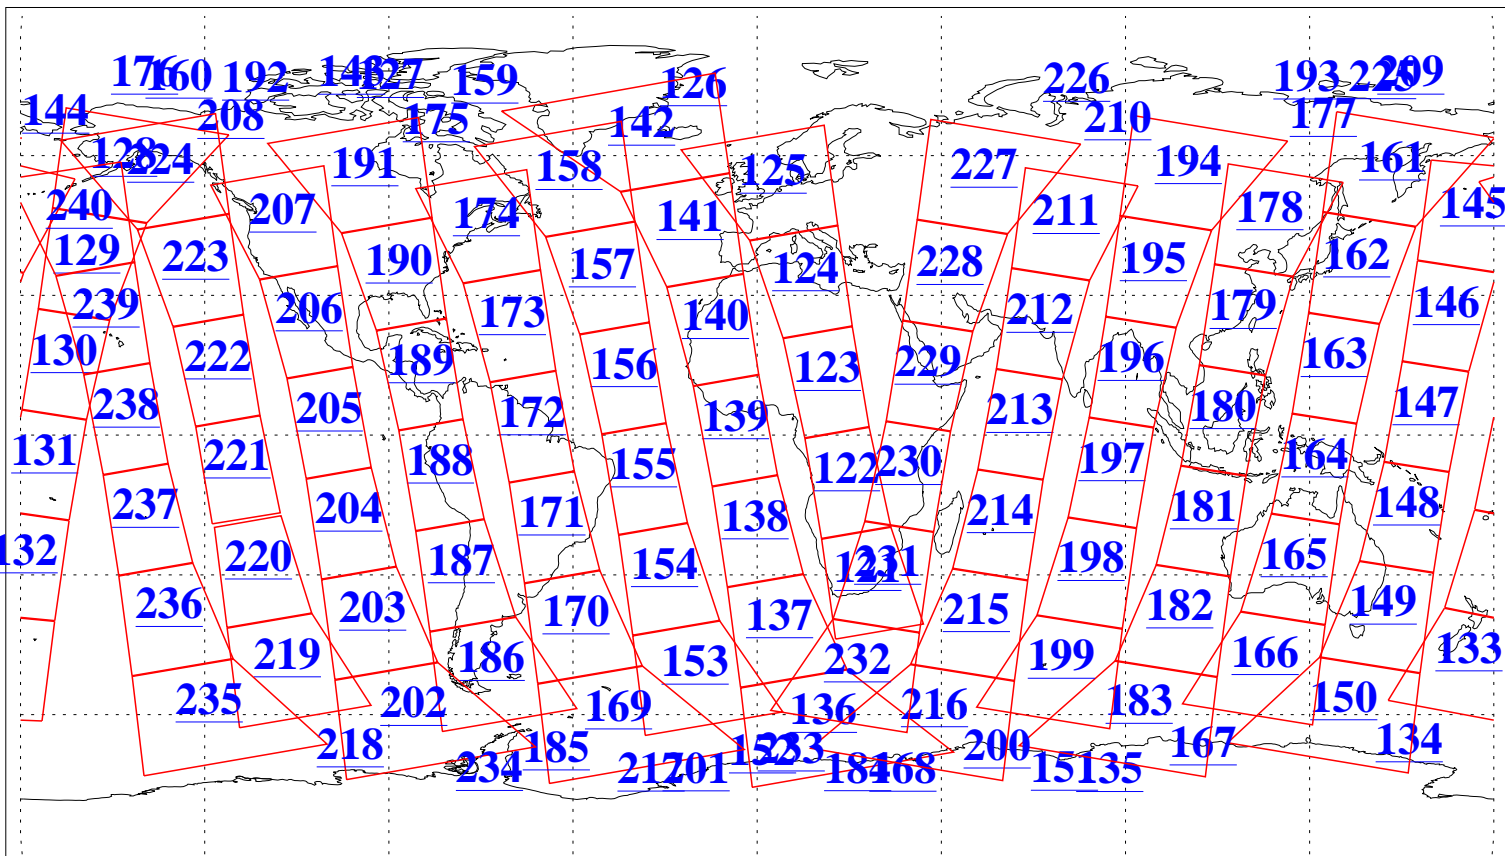

L1B Availability
AMSU Granules: 240
HSB Granules: 0
AIRS Granules: 240

8 Nov 2021
DoY 312
Aqua Day 7128
Granules: 1 to 120

Granules: 121 to 240

Legend: AMSU Available, HSB Available, AIRS Available

L1B Availability
 AMSU Granules: 240
 HSB Granules: 0
 AIRS Granules: 240

8 Nov 2021
 DoY 312
 Aqua Day 7128

Ascending Granules

Descending Granules

Legend: AMSU Available, *HSB Available*, *AIRS Available*

L1B Availability
 AMSU Granules: 240
 HSB Granules: 0
 AIRS Granules: 240

8 Nov 2021
 DoY 312
 Aqua Day 7128

Northern Hemisphere Granules

Southern Hemisphere Granules

Legend: AMSU Available, HSB Available, **AIRS Available**