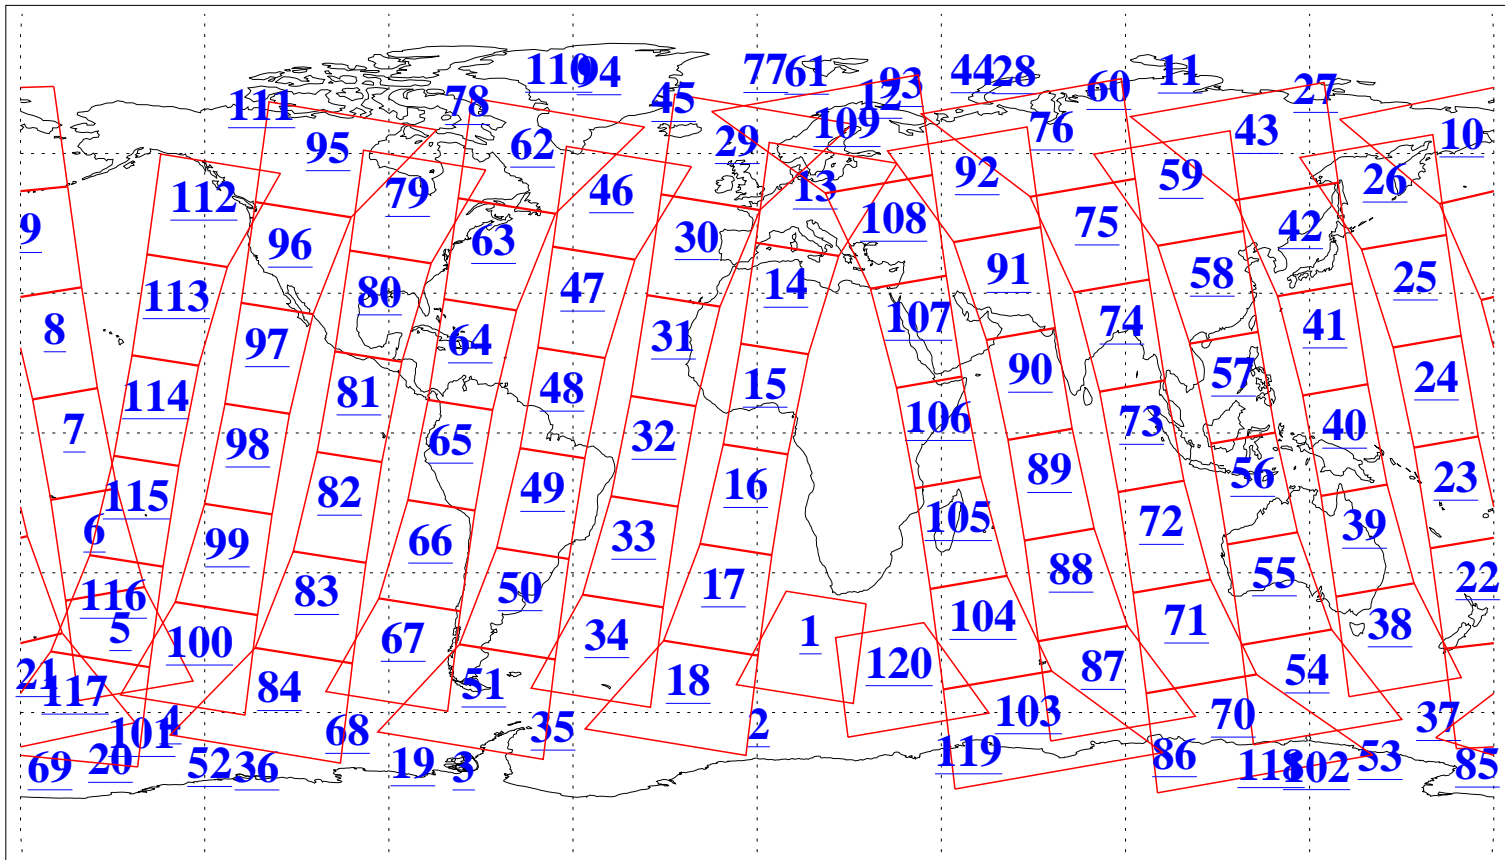

L1B Availability
AMSU Granules: 240
HSB Granules: 0
AIRS Granules: 240

8 Nov 2021
DoY 312
Aqua Day 7128
Granules: 1 to 120

Granules: 121 to 240

Legend: AMSU Available, HSB Available, AIRS Available

L1B Availability
 AMSU Granules: 240
 HSB Granules: 0
 AIRS Granules: 240

8 Nov 2021
 DoY 312
 Aqua Day 7128

Ascending Granules

Descending Granules

Legend: AMSU Available, *HSB Available*, *AIRS Available*

L1B Availability
 AMSU Granules: 240
 HSB Granules: 0
 AIRS Granules: 240

8 Nov 2021
 DoY 312
 Aqua Day 7128

Northern Hemisphere Granules

Southern Hemisphere Granules

Legend: AMSU Available, HSB Available, **AIRS Available**