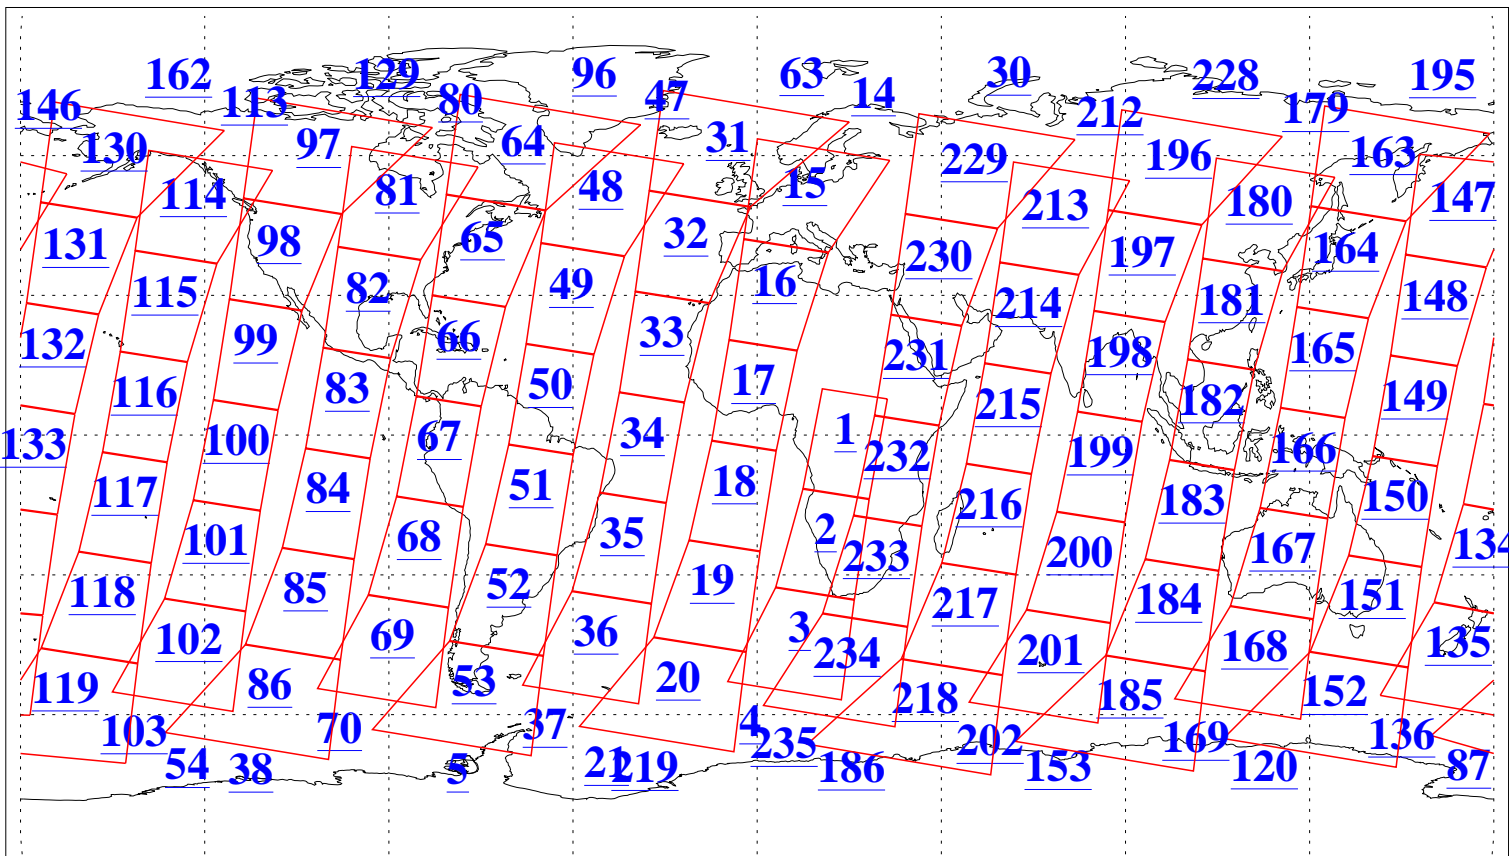

L1B Availability
AMSU Granules: 240
HSB Granules: 0
AIRS Granules: 240

6 Nov 2021
DoY 310
Aqua Day 7126
Granules: 1 to 120

Granules: 121 to 240

Legend: AMSU Available, HSB Available, AIRS Available

L1B Availability
AMSU Granules: 240
HSB Granules: 0
AIRS Granules: 240

6 Nov 2021
DoY 310
Aqua Day 7126

Ascending Granules

Descending Granules

Legend: AMSU Available, *HSB Available*, *AIRS Available*

L1B Availability
 AMSU Granules: 240
 HSB Granules: 0
 AIRS Granules: 240

6 Nov 2021
 DoY 310
 Aqua Day 7126

Northern Hemisphere Granules

Southern Hemisphere Granules

Legend: AMSU Available, HSB Available, **AIRS Available**