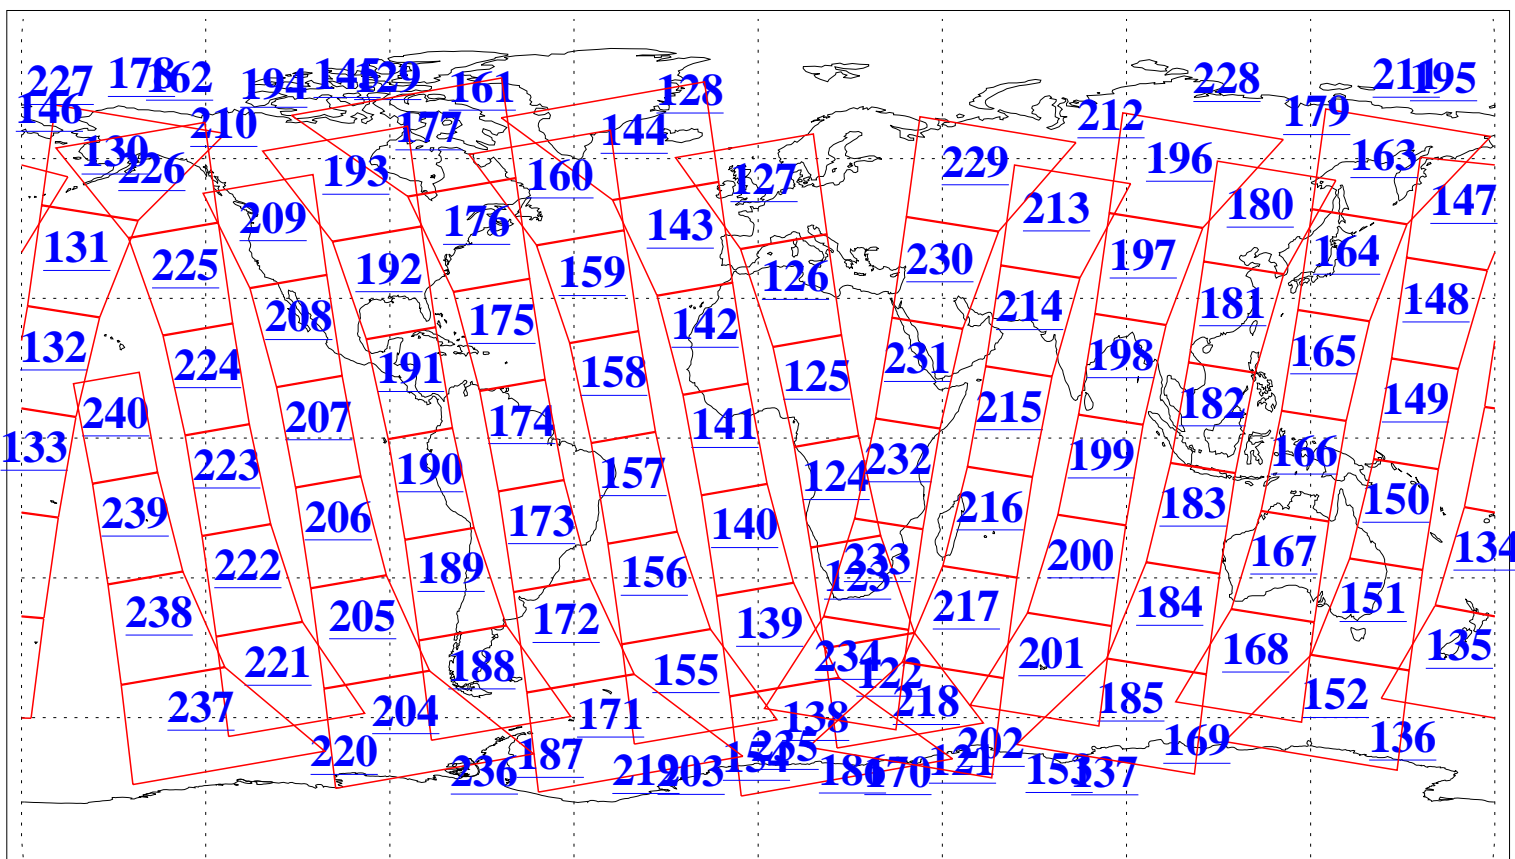

L1B Availability
AMSU Granules: 240
HSB Granules: 0
AIRS Granules: 240

6 Nov 2021
DoY 310
Aqua Day 7126
Granules: 1 to 120

Granules: 121 to 240

Legend: AMSU Available, HSB Available, AIRS Available

L1B Availability
AMSU Granules: 240
HSB Granules: 0
AIRS Granules: 240

6 Nov 2021
DoY 310
Aqua Day 7126

Ascending Granules

Descending Granules

Legend: AMSU Available, *HSB Available*, *AIRS Available*

L1B Availability
 AMSU Granules: 240
 HSB Granules: 0
 AIRS Granules: 240

6 Nov 2021
 DoY 310
 Aqua Day 7126

Northern Hemisphere Granules

Southern Hemisphere Granules

Legend: AMSU Available, HSB Available, **AIRS Available**