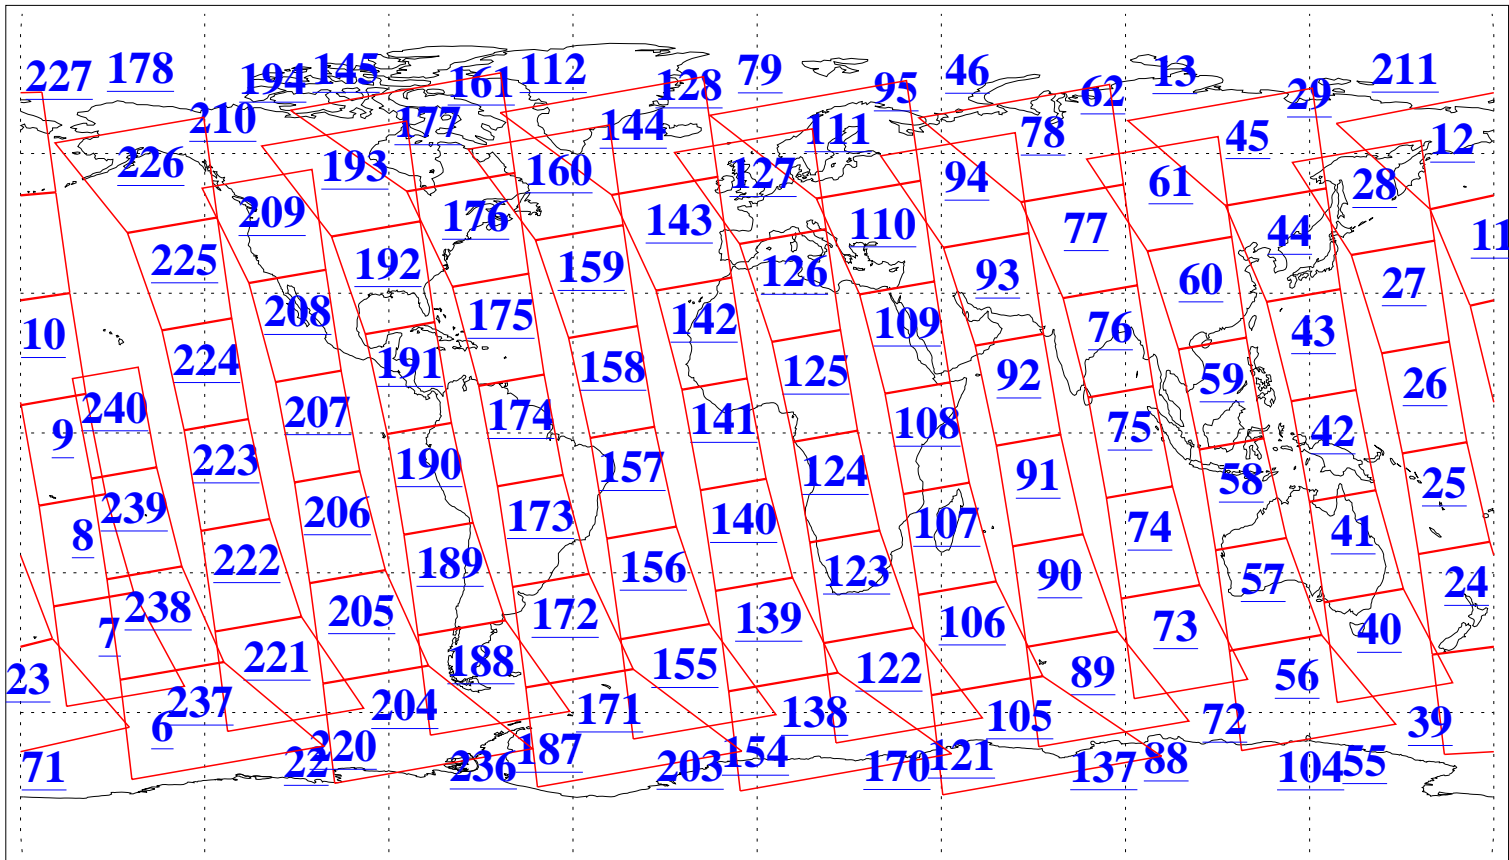

L1B Availability
AMSU Granules: 240
HSB Granules: 0
AIRS Granules: 240

6 Nov 2021
DoY 310
Aqua Day 7126
Granules: 1 to 120

Granules: 121 to 240

Legend: AMSU Available, HSB Available, AIRS Available

L1B Availability
AMSU Granules: 240
HSB Granules: 0
AIRS Granules: 240

6 Nov 2021
DoY 310
Aqua Day 7126

Ascending Granules

Descending Granules

Legend: AMSU Available, *HSB Available*, *AIRS Available*

L1B Availability
 AMSU Granules: 240
 HSB Granules: 0
 AIRS Granules: 240

6 Nov 2021
 DoY 310
 Aqua Day 7126

Northern Hemisphere Granules

Southern Hemisphere Granules

Legend: AMSU Available, HSB Available, **AIRS Available**