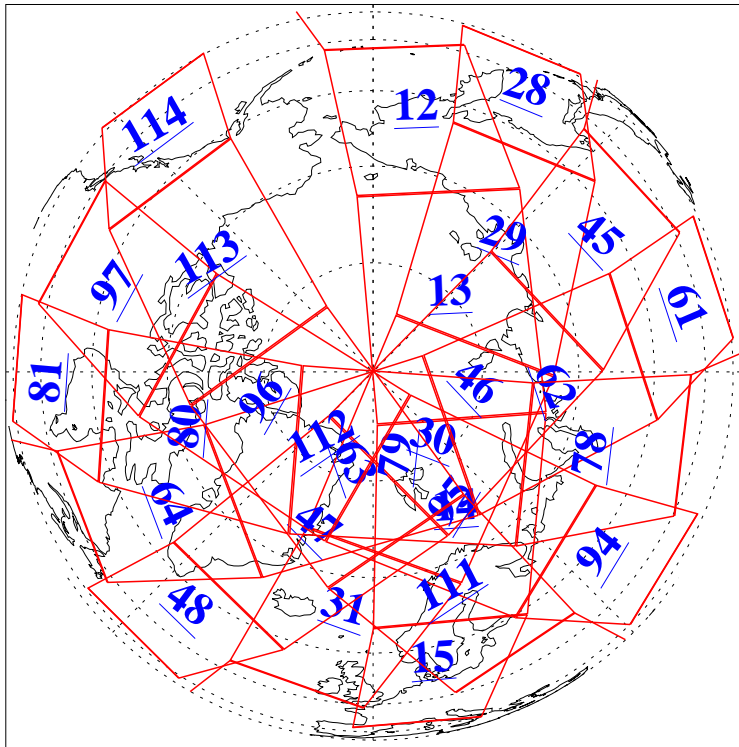

L1B Availability
AMSU Granules: 240
HSB Granules: 0
AIRS Granules: 240

6 Nov 2021
DoY 310
Aqua Day 7126
Granules: 1 to 120

Granules: 121 to 240

Legend: AMSU Available, HSB Available, AIRS Available

L1B Availability
AMSU Granules: 240
HSB Granules: 0
AIRS Granules: 240

6 Nov 2021
DoY 310
Aqua Day 7126

Ascending Granules

Descending Granules

Legend: AMSU Available, *HSB Available*, *AIRS Available*

L1B Availability
 AMSU Granules: 240
 HSB Granules: 0
 AIRS Granules: 240

6 Nov 2021
 DoY 310
 Aqua Day 7126

Northern Hemisphere Granules

Southern Hemisphere Granules

Legend: AMSU Available, HSB Available, **AIRS Available**