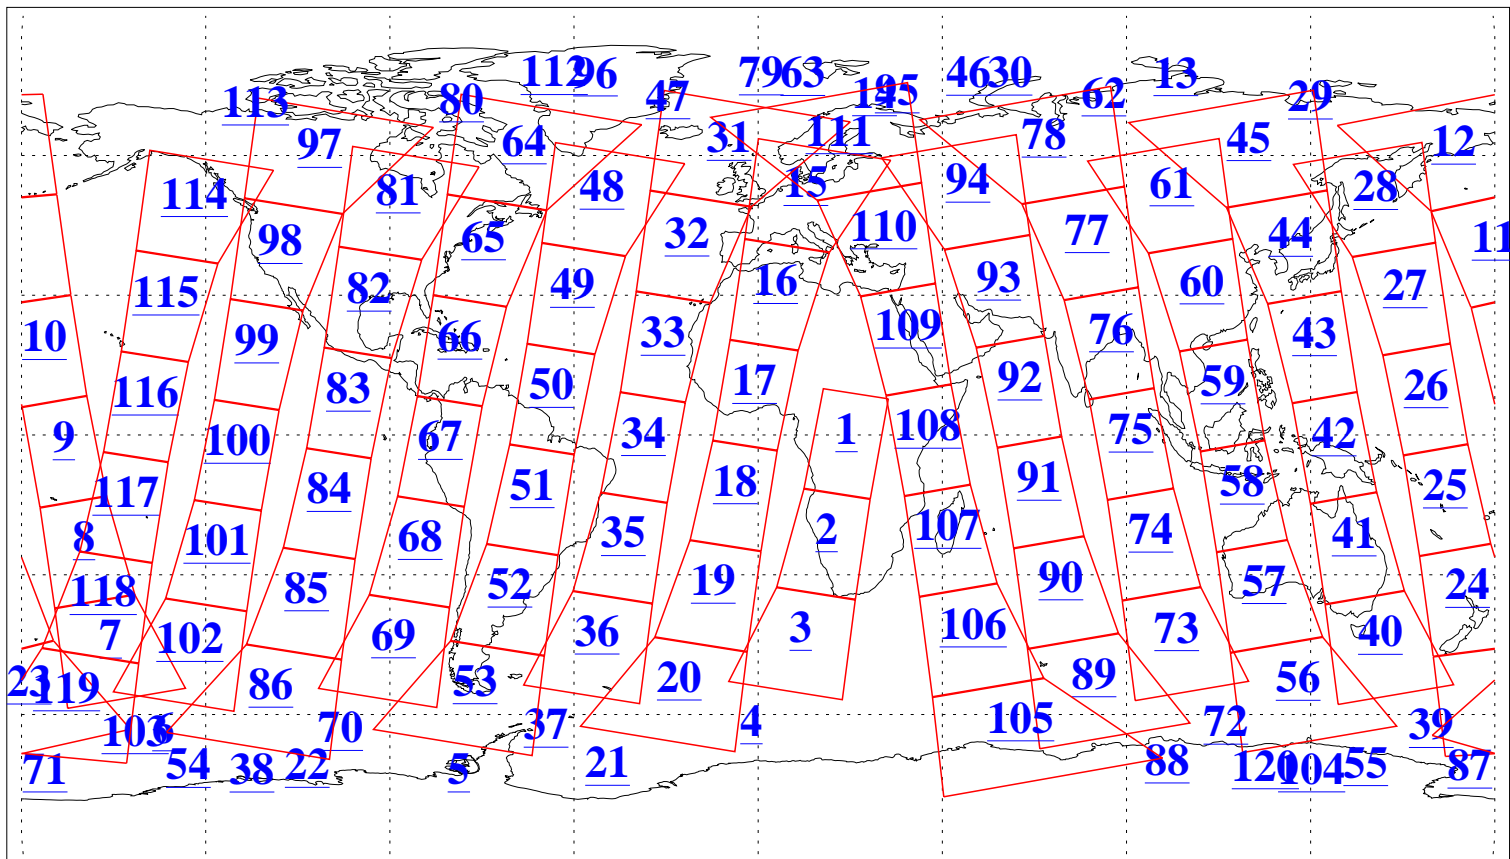

L1B Availability
AMSU Granules: 240
HSB Granules: 0
AIRS Granules: 240

6 Nov 2021
DoY 310
Aqua Day 7126
Granules: 1 to 120

Granules: 121 to 240

Legend: AMSU Available, HSB Available, AIRS Available

L1B Availability
AMSU Granules: 240
HSB Granules: 0
AIRS Granules: 240

6 Nov 2021
DoY 310
Aqua Day 7126

Ascending Granules

Descending Granules

Legend: AMSU Available, *HSB Available*, *AIRS Available*

L1B Availability
 AMSU Granules: 240
 HSB Granules: 0
 AIRS Granules: 240

6 Nov 2021
 DoY 310
 Aqua Day 7126

Northern Hemisphere Granules

Southern Hemisphere Granules

Legend: AMSU Available, HSB Available, **AIRS Available**