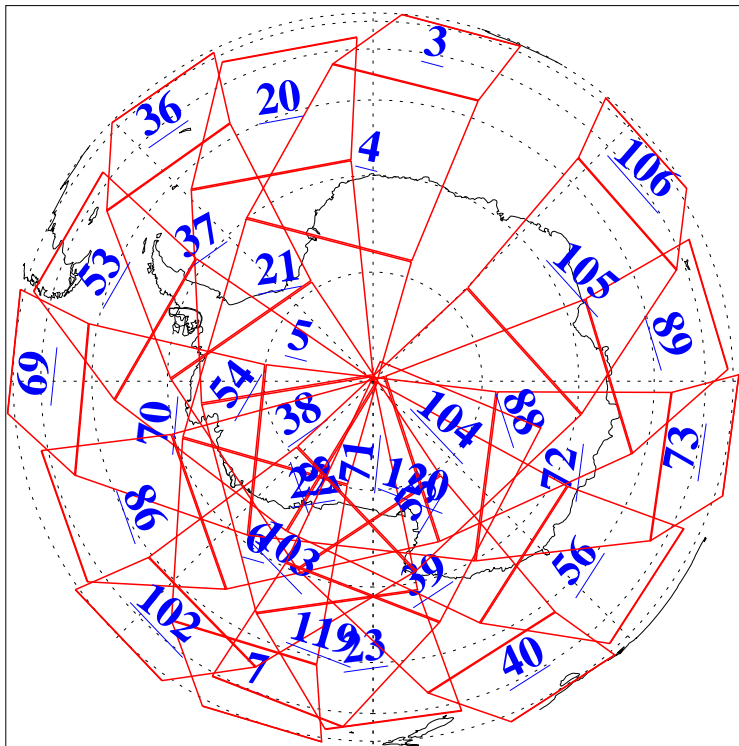

L1B Availability
AMSU Granules: 240
HSB Granules: 0
AIRS Granules: 240

6 Nov 2021
DoY 310
Aqua Day 7126
Granules: 1 to 120

Granules: 121 to 240

Legend: AMSU Available, HSB Available, AIRS Available

L1B Availability
AMSU Granules: 240
HSB Granules: 0
AIRS Granules: 240

6 Nov 2021
DoY 310
Aqua Day 7126

Ascending Granules

Descending Granules

Legend: AMSU Available, *HSB Available*, *AIRS Available*

L1B Availability
 AMSU Granules: 240
 HSB Granules: 0
 AIRS Granules: 240

6 Nov 2021
 DoY 310
 Aqua Day 7126

Northern Hemisphere Granules

Southern Hemisphere Granules

Legend: AMSU Available, HSB Available, **AIRS Available**