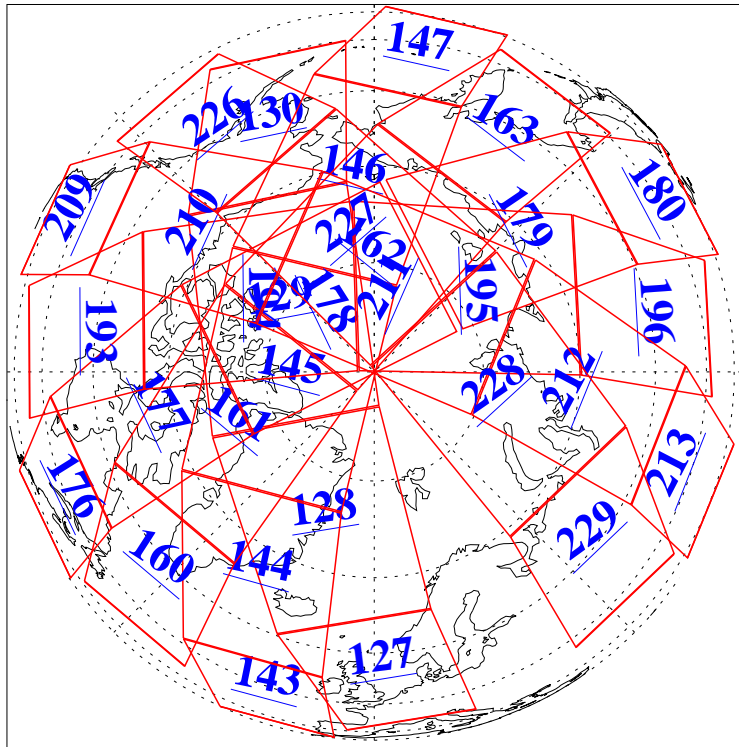

6 Nov 2021
DoY 310
Aqua Day 7126

Ascending Granules

Descending Granules

Legend: AMSU Available, *HSB Available*, *AIRS Available*

L1B Availability
 AMSU Granules: 240
 HSB Granules: 0
 AIRS Granules: 240

6 Nov 2021
 DoY 310
 Aqua Day 7126

Northern Hemisphere Granules

Southern Hemisphere Granules

Legend: AMSU Available, HSB Available, **AIRS Available**