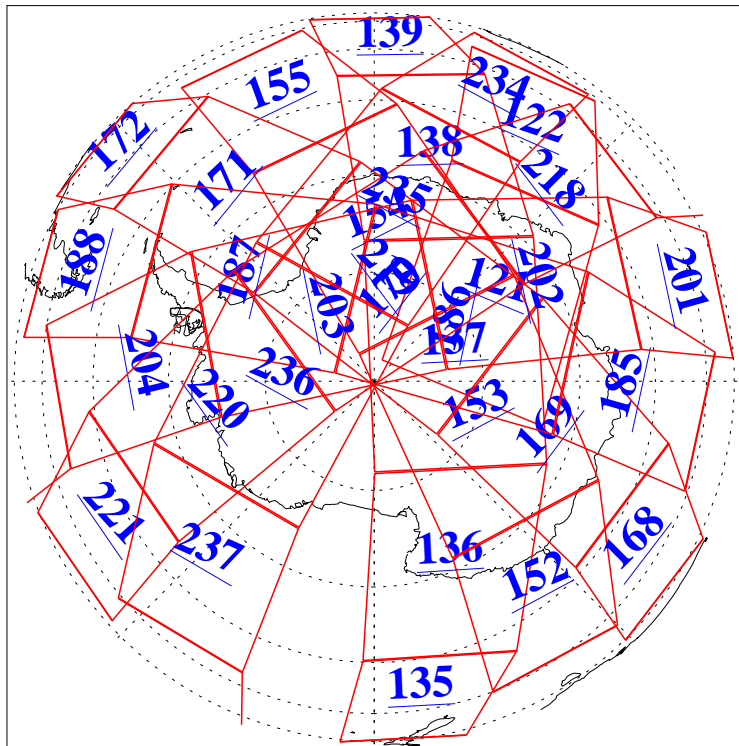

L1B Availability
AMSU Granules: 240
HSB Granules: 0
AIRS Granules: 240

6 Nov 2021
DoY 310
Aqua Day 7126
Granules: 1 to 120

Granules: 121 to 240

Legend: AMSU Available, HSB Available, AIRS Available

L1B Availability
AMSU Granules: 240
HSB Granules: 0
AIRS Granules: 240

6 Nov 2021
DoY 310
Aqua Day 7126

Ascending Granules

Descending Granules

Legend: AMSU Available, *HSB Available*, *AIRS Available*

L1B Availability
 AMSU Granules: 240
 HSB Granules: 0
 AIRS Granules: 240

6 Nov 2021
 DoY 310
 Aqua Day 7126

Northern Hemisphere Granules

Southern Hemisphere Granules

Legend: AMSU Available, HSB Available, **AIRS Available**