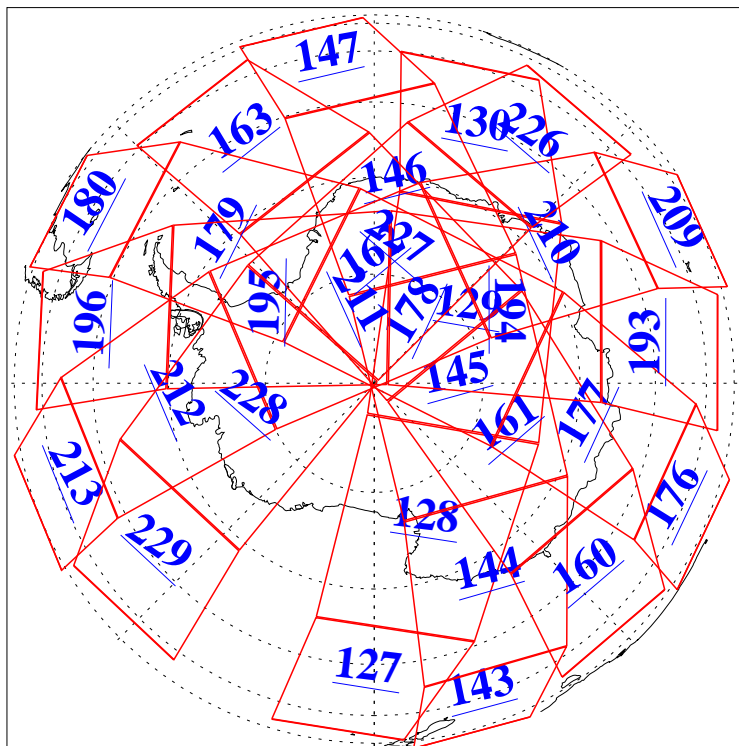

Legend: AMSU Available, HSB Available, AIRS Available