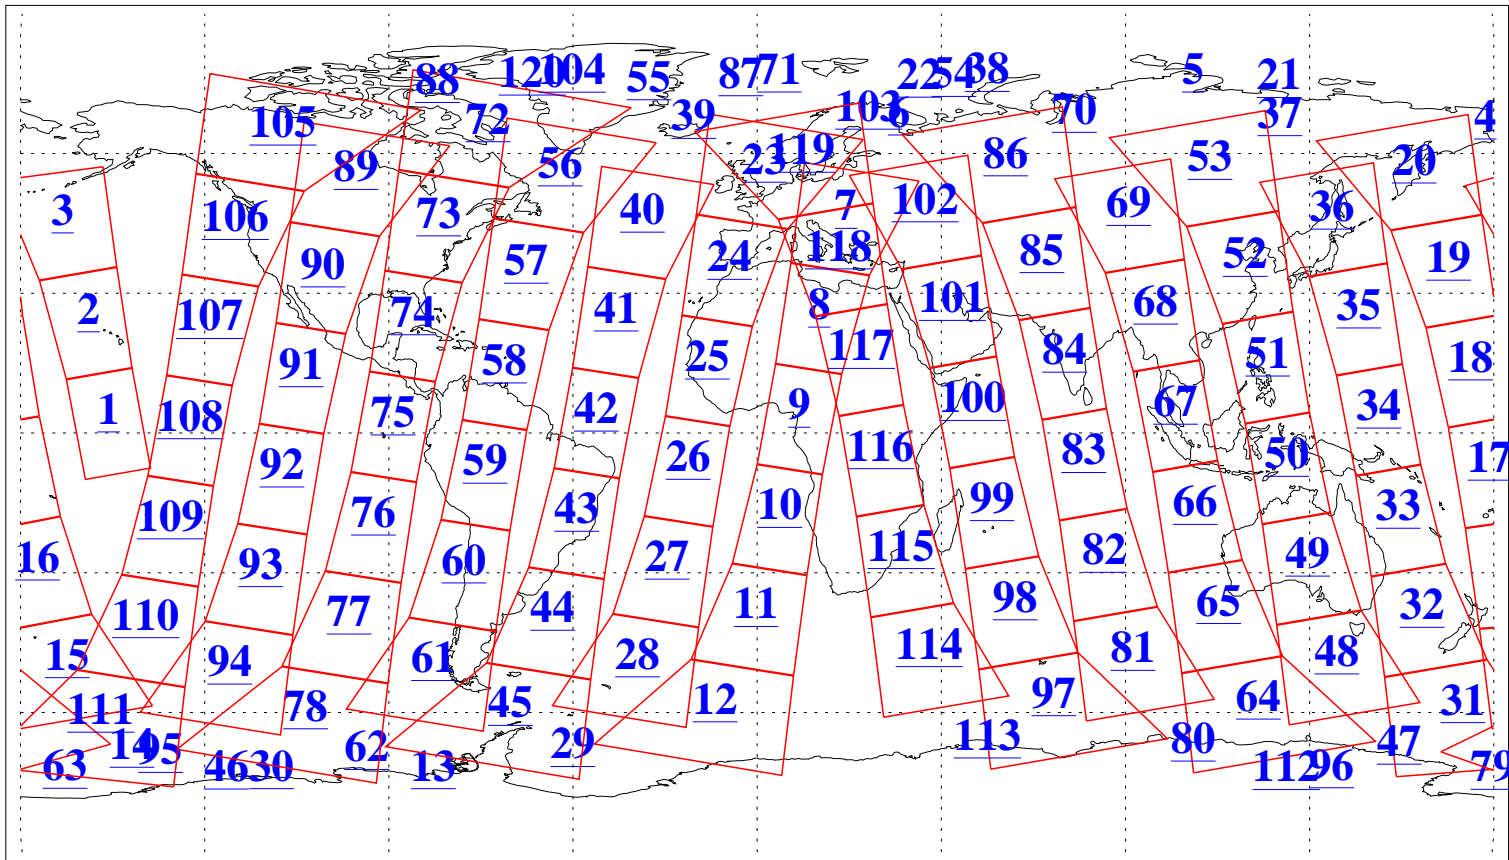

L1B Availability  
 AMSU Granules: 240  
 HSB Granules: 0  
 AIRS Granules: 240

29 Oct 2021  
 DoY 302  
 Aqua Day 7118  
 Granules: 1 to 120

Granules: 121 to 240

Legend: AMSU Available, *HSB Available*, *AIRS Available*

L1B Availability  
AMSU Granules: 240  
HSB Granules: 0  
AIRS Granules: 240

29 Oct 2021  
DoY 302  
Aqua Day 7118

Ascending Granules

Descending Granules

Legend: AMSU Available, HSB Available, AIRS Available