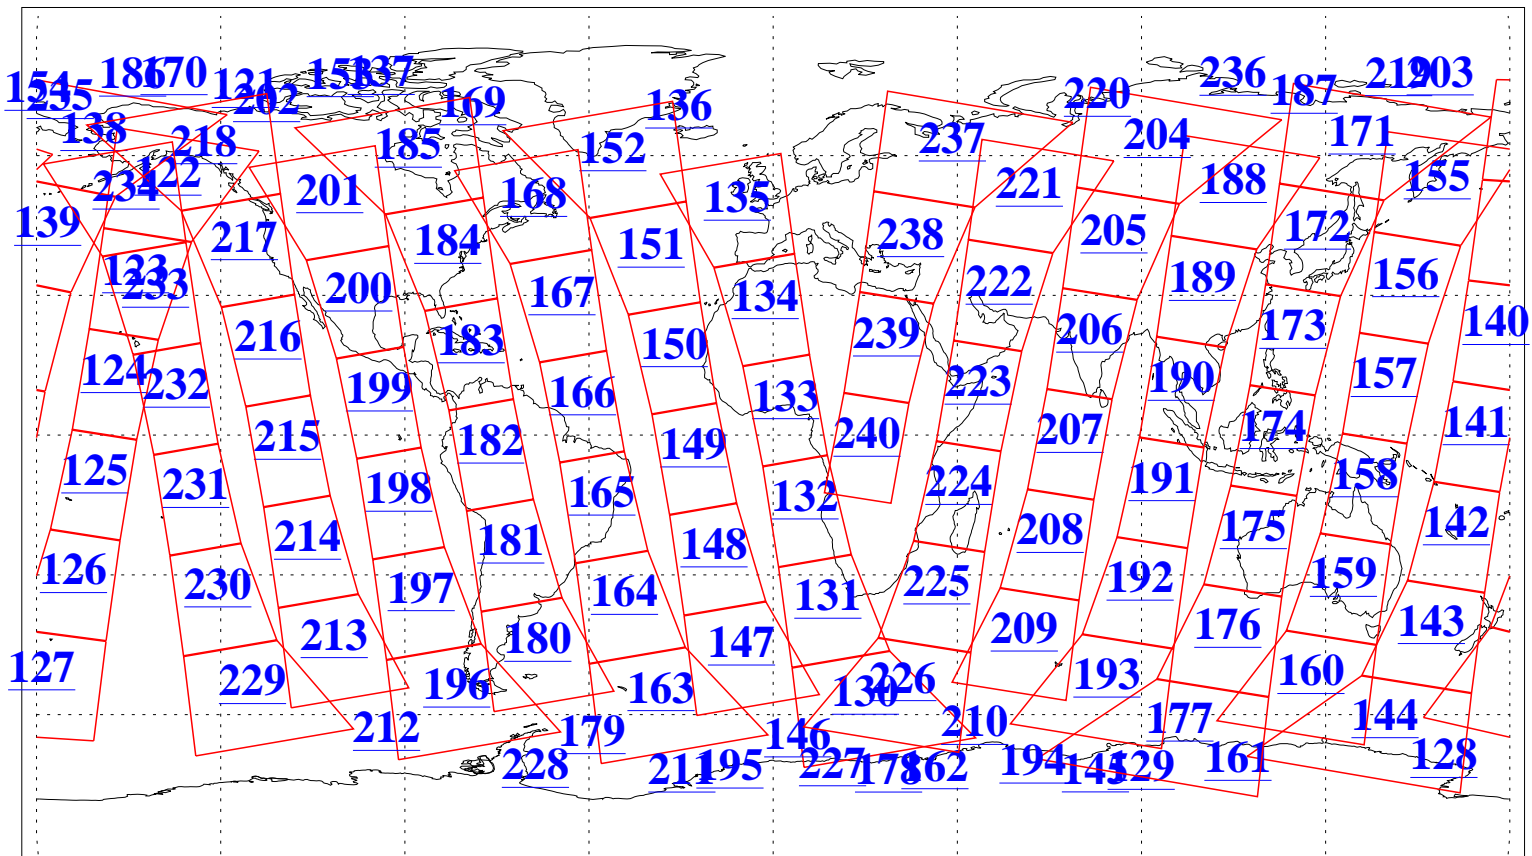

L1B Availability  
 AMSU Granules: 240  
 HSB Granules: 0  
 AIRS Granules: 240

29 Oct 2021  
 DoY 302  
 Aqua Day 7118  
 Granules: 1 to 120

Granules: 121 to 240

Legend: AMSU Available, *HSB Available*, *AIRS Available*

L1B Availability  
AMSU Granules: 240  
HSB Granules: 0  
AIRS Granules: 240

29 Oct 2021  
DoY 302  
Aqua Day 7118

Ascending Granules

Descending Granules

Legend: AMSU Available, HSB Available, AIRS Available