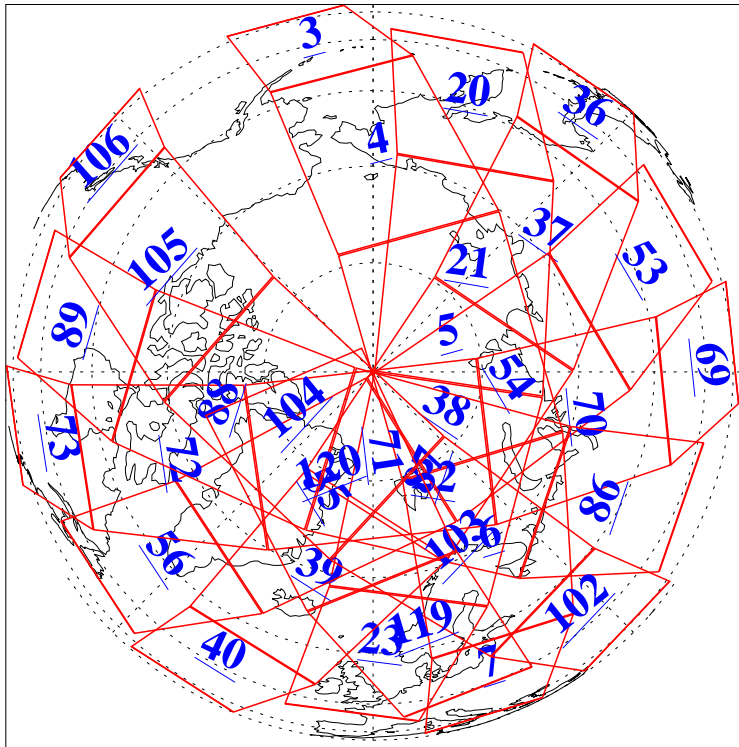

L1B Availability  
 AMSU Granules: 240  
 HSB Granules: 0  
 AIRS Granules: 240

29 Oct 2021  
 DoY 302  
 Aqua Day 7118  
 Granules: 1 to 120

Granules: 121 to 240

Legend: AMSU Available, *HSB Available*, *AIRS Available*

L1B Availability  
AMSU Granules: 240  
HSB Granules: 0  
AIRS Granules: 240

29 Oct 2021  
DoY 302  
Aqua Day 7118

Ascending Granules

Descending Granules

Legend: AMSU Available, HSB Available, AIRS Available

### Northern Hemisphere Granules