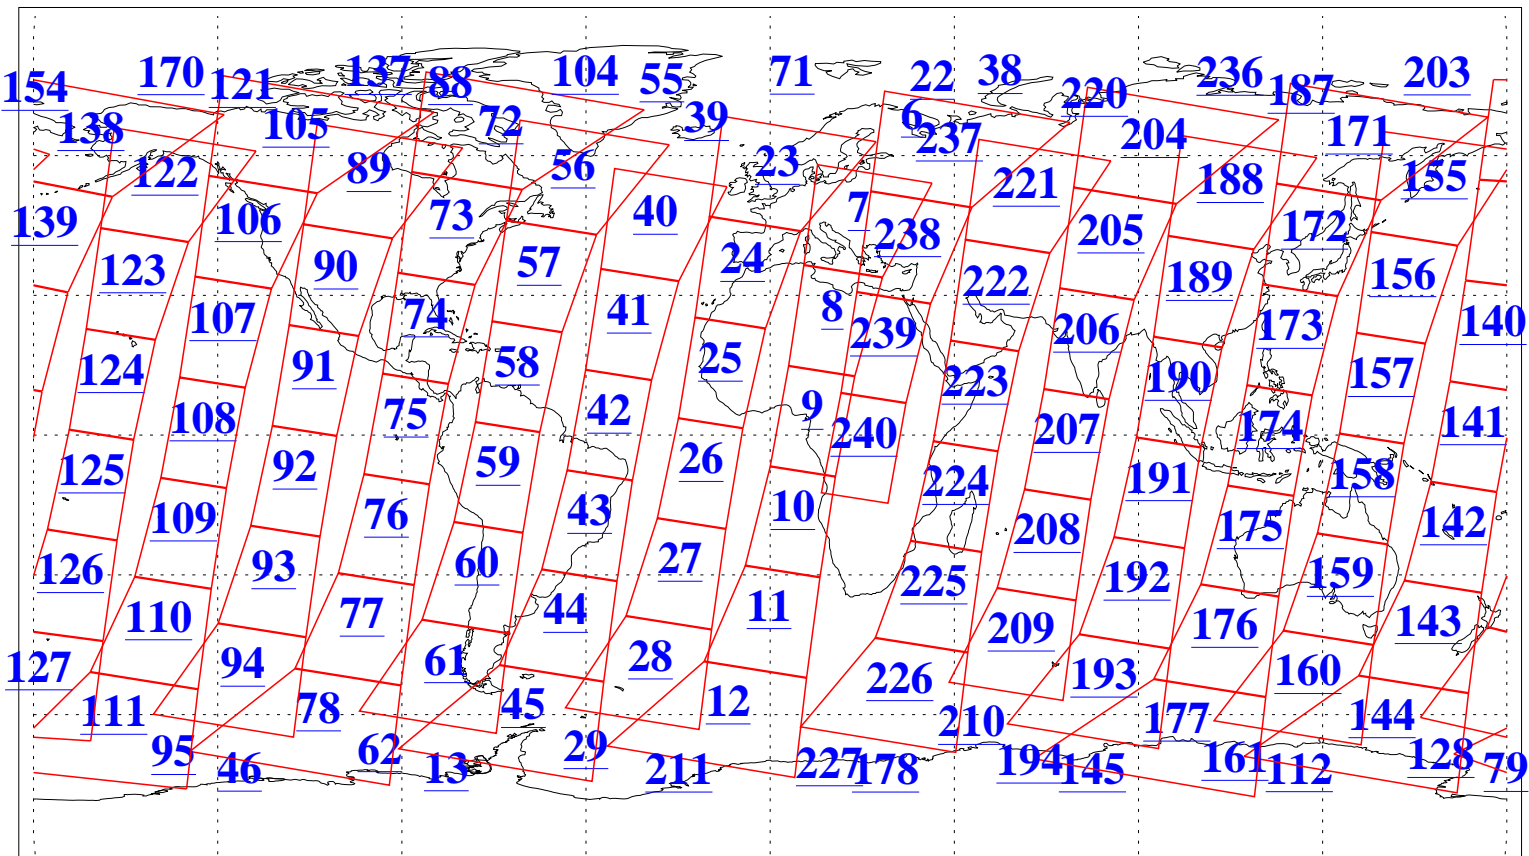

L1B Availability  
 AMSU Granules: 240  
 HSB Granules: 0  
 AIRS Granules: 240

29 Oct 2021  
 DoY 302  
 Aqua Day 7118  
 Granules: 1 to 120

Granules: 121 to 240

Legend: AMSU Available, *HSB Available*, *AIRS Available*

L1B Availability  
AMSU Granules: 240  
HSB Granules: 0  
AIRS Granules: 240

29 Oct 2021  
DoY 302  
Aqua Day 7118

Ascending Granules

Descending Granules

Legend: AMSU Available, HSB Available, AIRS Available