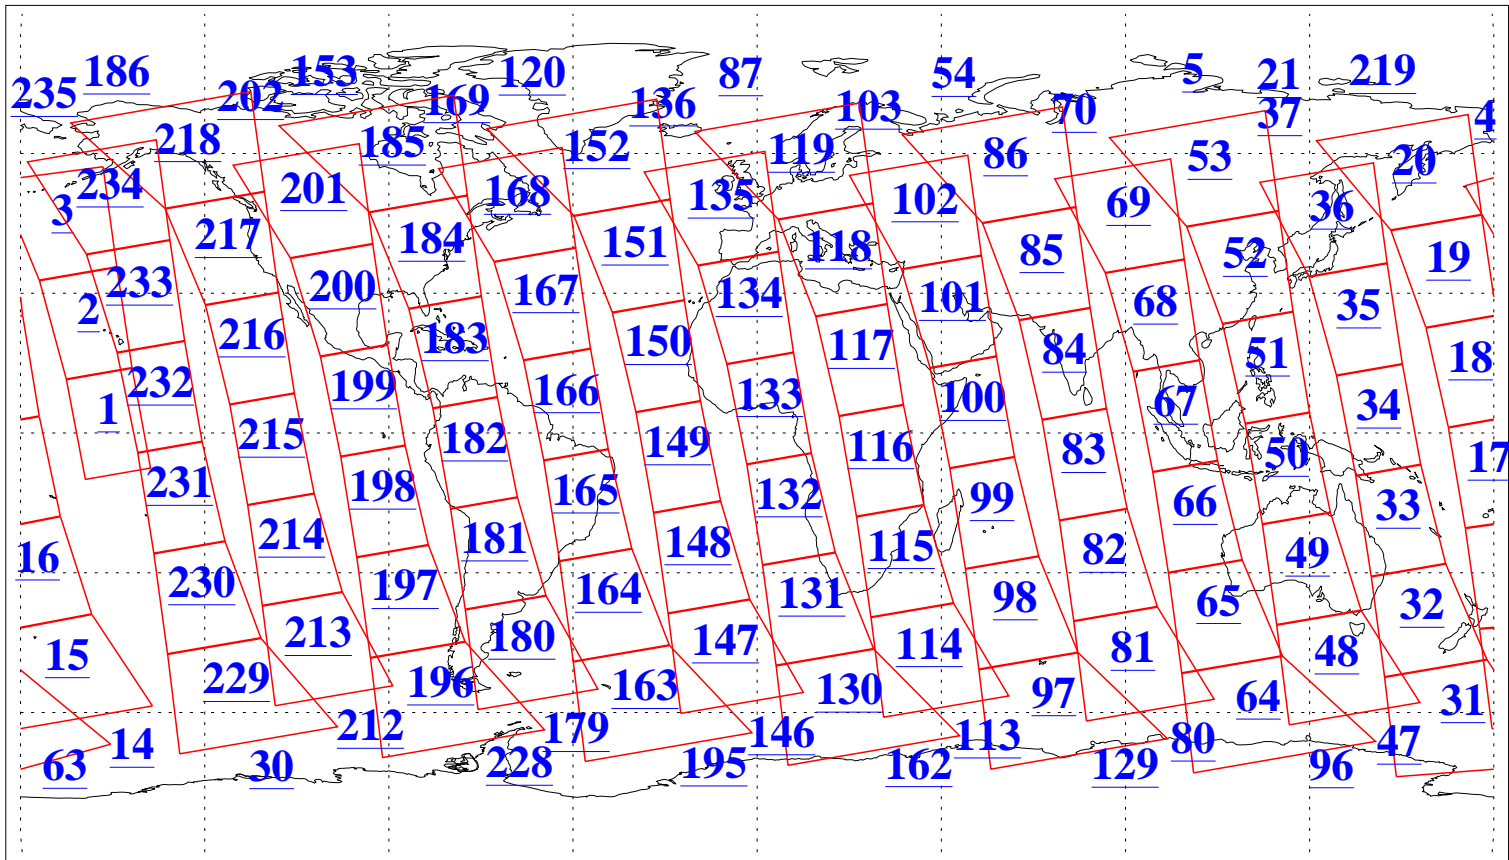

L1B Availability  
 AMSU Granules: 240  
 HSB Granules: 0  
 AIRS Granules: 240

29 Oct 2021  
 DoY 302  
 Aqua Day 7118  
 Granules: 1 to 120

Granules: 121 to 240

Legend: AMSU Available, *HSB Available*, *AIRS Available*

L1B Availability  
AMSU Granules: 240  
HSB Granules: 0  
AIRS Granules: 240

29 Oct 2021  
DoY 302  
Aqua Day 7118

Ascending Granules

Descending Granules

Legend: AMSU Available, HSB Available, AIRS Available