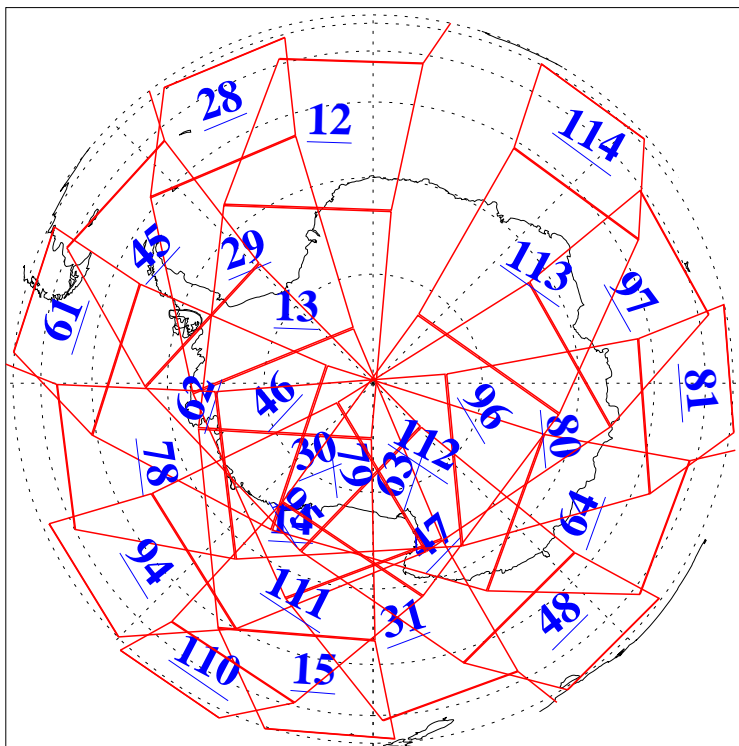

Legend: AMSU Available, HSB Available, AIRS Available