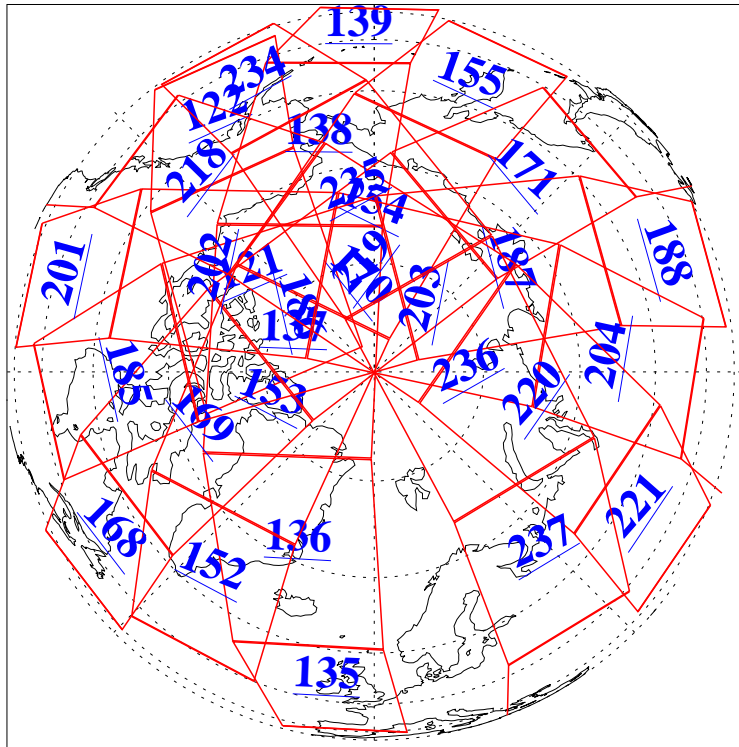

L1B Availability  
 AMSU Granules: 240  
 HSB Granules: 0  
 AIRS Granules: 240

29 Oct 2021  
 DoY 302  
 Aqua Day 7118  
 Granules: 1 to 120

Granules: 121 to 240

Legend: AMSU Available, *HSB Available*, *AIRS Available*

L1B Availability  
AMSU Granules: 240  
HSB Granules: 0  
AIRS Granules: 240

29 Oct 2021  
DoY 302  
Aqua Day 7118

Ascending Granules

Descending Granules

Legend: AMSU Available, HSB Available, AIRS Available

### Northern Hemisphere Granules