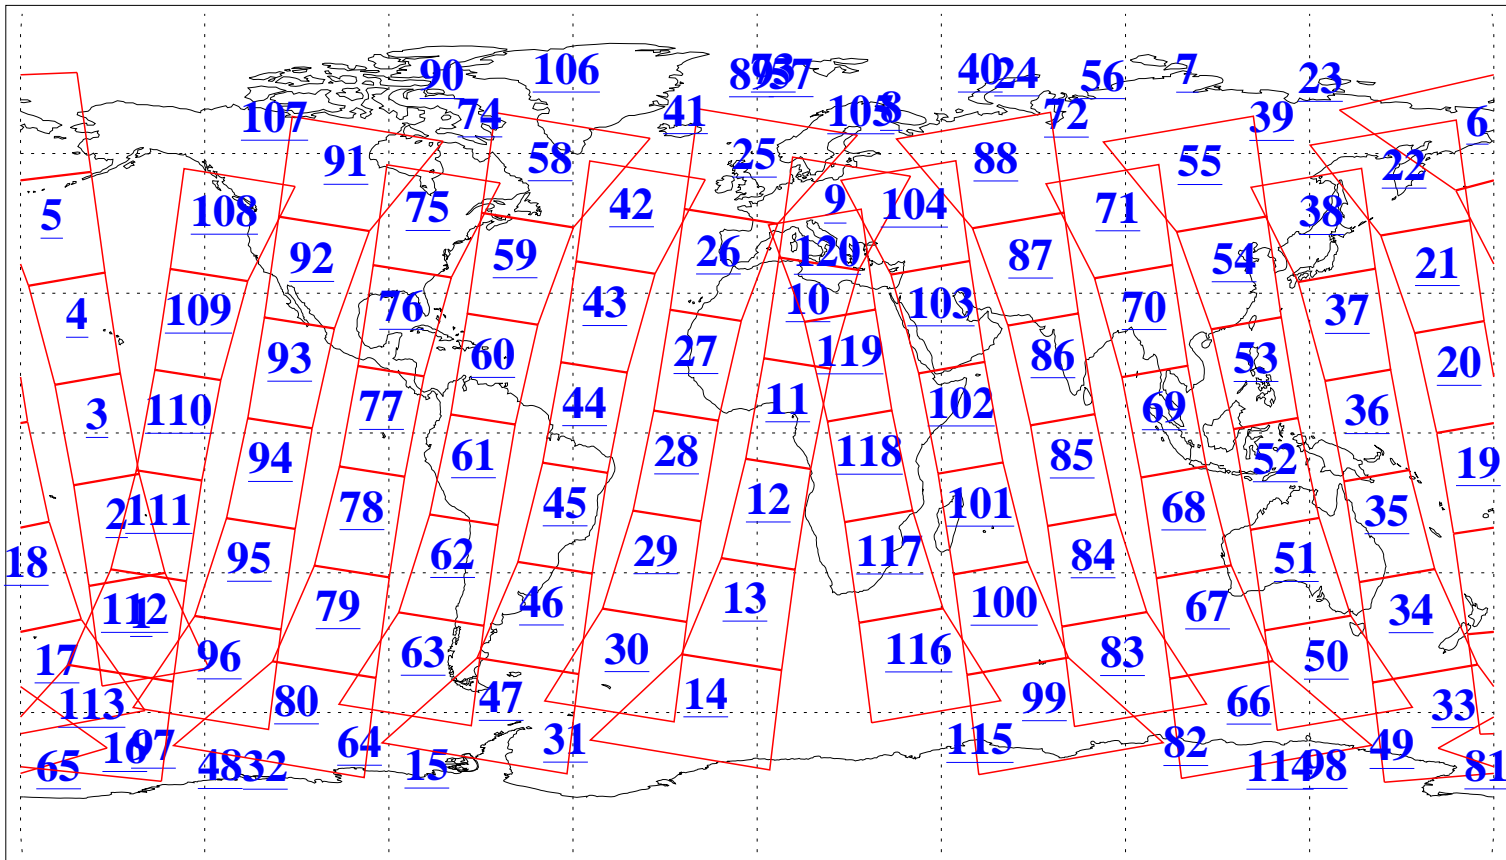

L1B Availability
AMSU Granules: 240
HSB Granules: 0
AIRS Granules: 240

27 Oct 2021
DoY 300
Aqua Day 7116
Granules: 1 to 120

Granules: 121 to 240

Legend: AMSU Available, *HSB Available*, *AIRS Available*

L1B Availability
AMSU Granules: 240
HSB Granules: 0
AIRS Granules: 240

27 Oct 2021
DoY 300
Aqua Day 7116

Ascending Granules

Descending Granules

Legend: AMSU Available, HSB Available, AIRS Available

L1B Availability
 AMSU Granules: 240
 HSB Granules: 0
 AIRS Granules: 240

27 Oct 2021
 DoY 300
 Aqua Day 7116

Northern Hemisphere Granules

Southern Hemisphere Granules

Legend: AMSU Available, HSB Available, **AIRS Available**