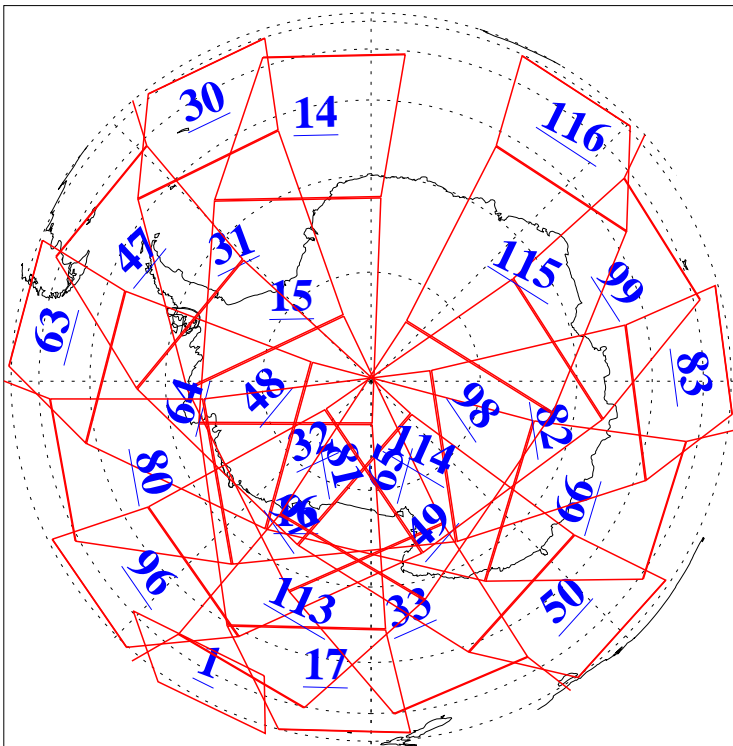

L1B Availability
AMSU Granules: 240
HSB Granules: 0
AIRS Granules: 240

27 Oct 2021
DoY 300
Aqua Day 7116
Granules: 1 to 120

Granules: 121 to 240

Legend: AMSU Available, *HSB Available*, *AIRS Available*

L1B Availability
AMSU Granules: 240
HSB Granules: 0
AIRS Granules: 240

27 Oct 2021
DoY 300
Aqua Day 7116

Ascending Granules

Descending Granules

Legend: AMSU Available, HSB Available, AIRS Available

L1B Availability
 AMSU Granules: 240
 HSB Granules: 0
 AIRS Granules: 240

27 Oct 2021
 DoY 300
 Aqua Day 7116

Northern Hemisphere Granules

Southern Hemisphere Granules

Legend: AMSU Available, HSB Available, **AIRS Available**