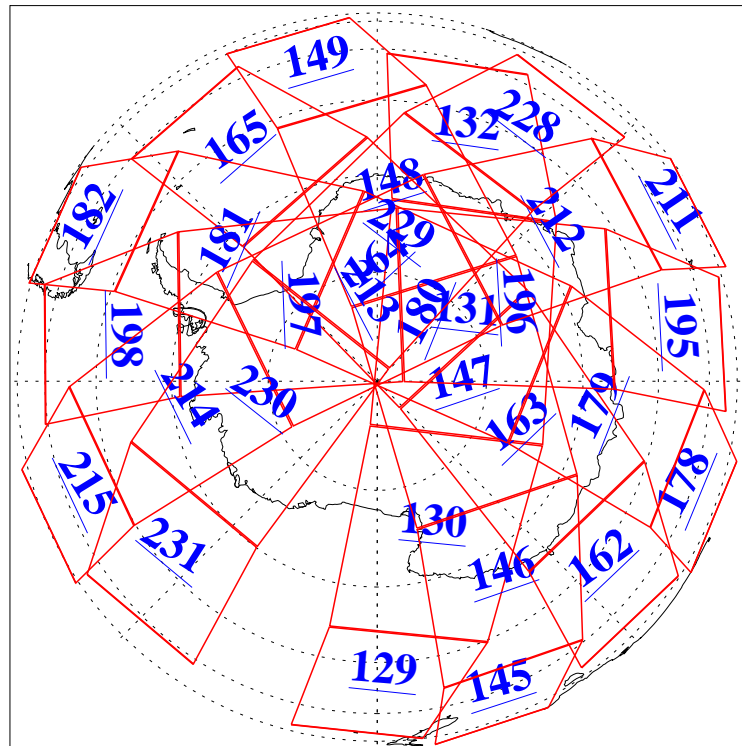

27 Oct 2021
DoY 300
Aqua Day 7116

Ascending Granules

Descending Granules

Legend: AMSU Available, HSB Available, AIRS Available

L1B Availability
 AMSU Granules: 240
 HSB Granules: 0
 AIRS Granules: 240

27 Oct 2021
 DoY 300
 Aqua Day 7116

Northern Hemisphere Granules

Southern Hemisphere Granules

Legend: AMSU Available, HSB Available, **AIRS Available**