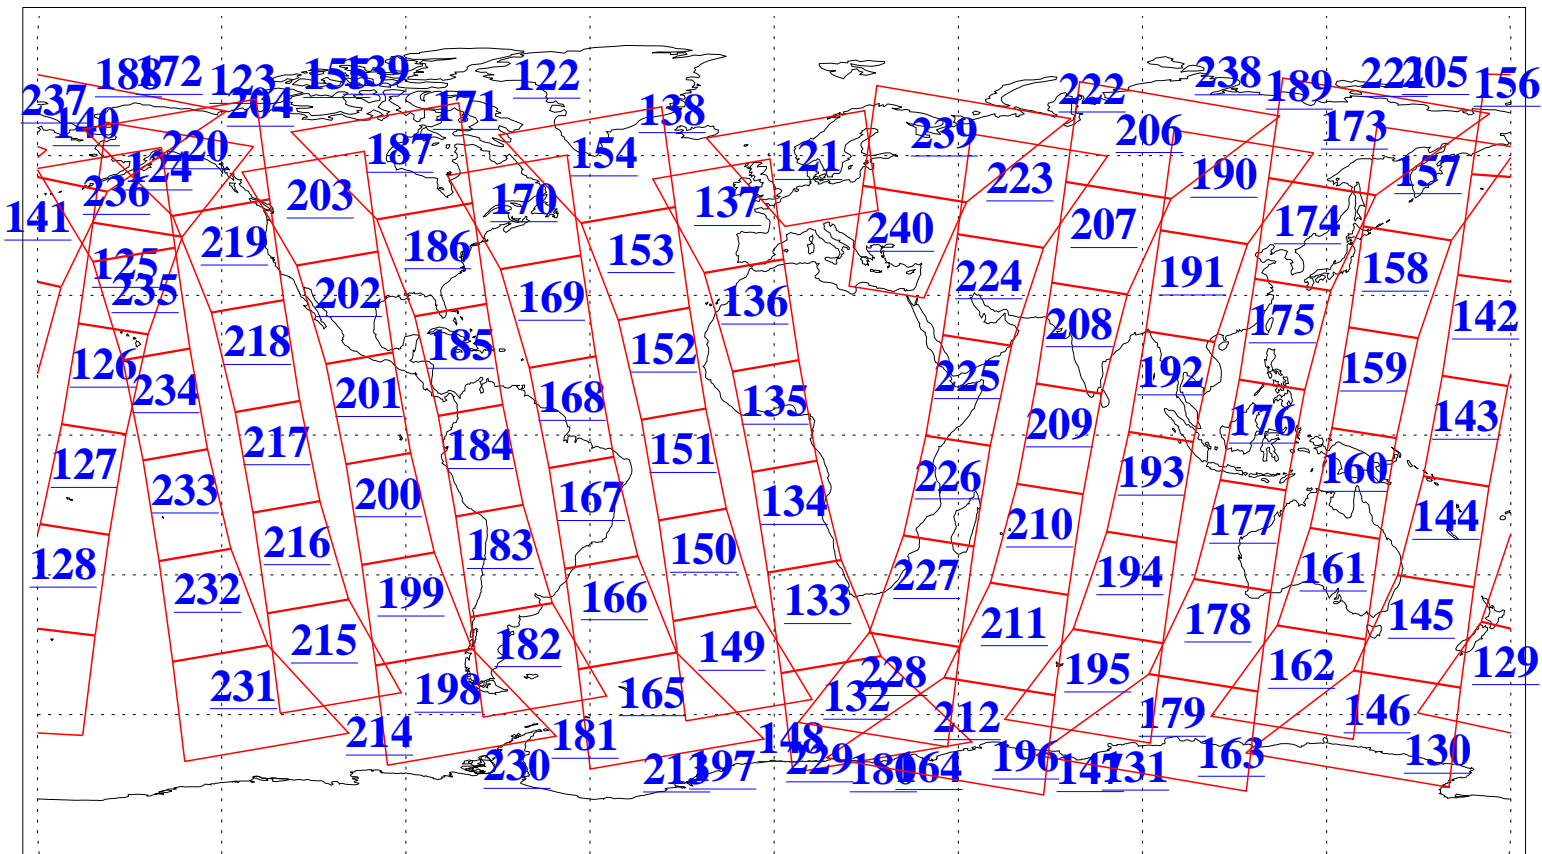

L1B Availability
AMSU Granules: 240
HSB Granules: 0
AIRS Granules: 240

27 Oct 2021
DoY 300
Aqua Day 7116
Granules: 1 to 120

Granules: 121 to 240

Legend: AMSU Available, *HSB Available*, *AIRS Available*

L1B Availability
AMSU Granules: 240
HSB Granules: 0
AIRS Granules: 240

27 Oct 2021
DoY 300
Aqua Day 7116

Ascending Granules

Descending Granules

Legend: AMSU Available, HSB Available, AIRS Available

L1B Availability
 AMSU Granules: 240
 HSB Granules: 0
 AIRS Granules: 240

27 Oct 2021
 DoY 300
 Aqua Day 7116

Northern Hemisphere Granules

Southern Hemisphere Granules

Legend: AMSU Available, HSB Available, **AIRS Available**