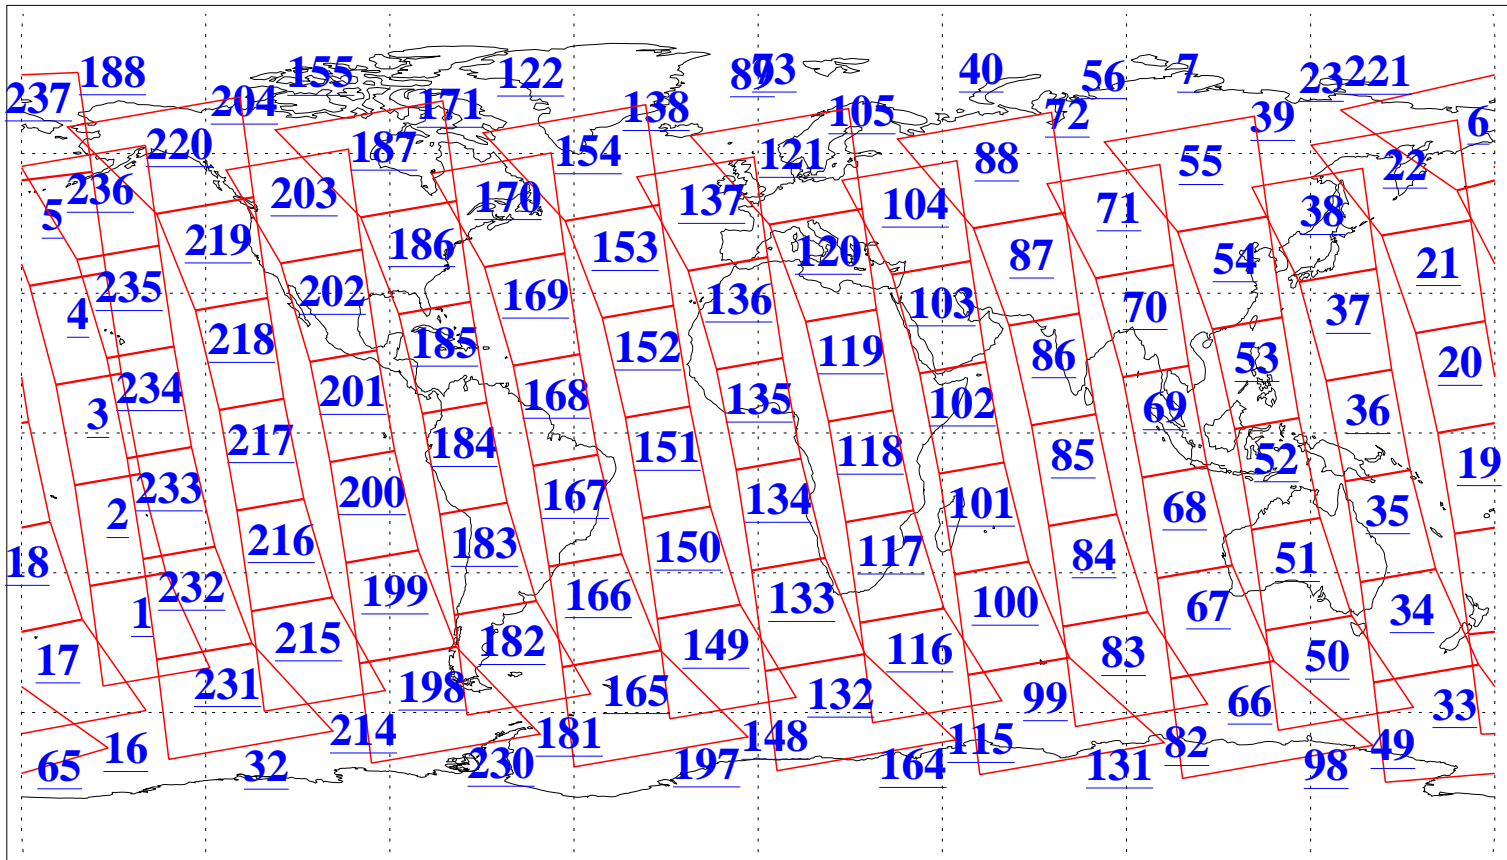

L1B Availability
AMSU Granules: 240
HSB Granules: 0
AIRS Granules: 240

27 Oct 2021
DoY 300
Aqua Day 7116
Granules: 1 to 120

Granules: 121 to 240

Legend: AMSU Available, *HSB Available*, *AIRS Available*

L1B Availability
AMSU Granules: 240
HSB Granules: 0
AIRS Granules: 240

27 Oct 2021
DoY 300
Aqua Day 7116

Ascending Granules

Descending Granules

Legend: AMSU Available, HSB Available, AIRS Available

L1B Availability
 AMSU Granules: 240
 HSB Granules: 0
 AIRS Granules: 240

27 Oct 2021
 DoY 300
 Aqua Day 7116

Northern Hemisphere Granules

Southern Hemisphere Granules

Legend: AMSU Available, HSB Available, **AIRS Available**