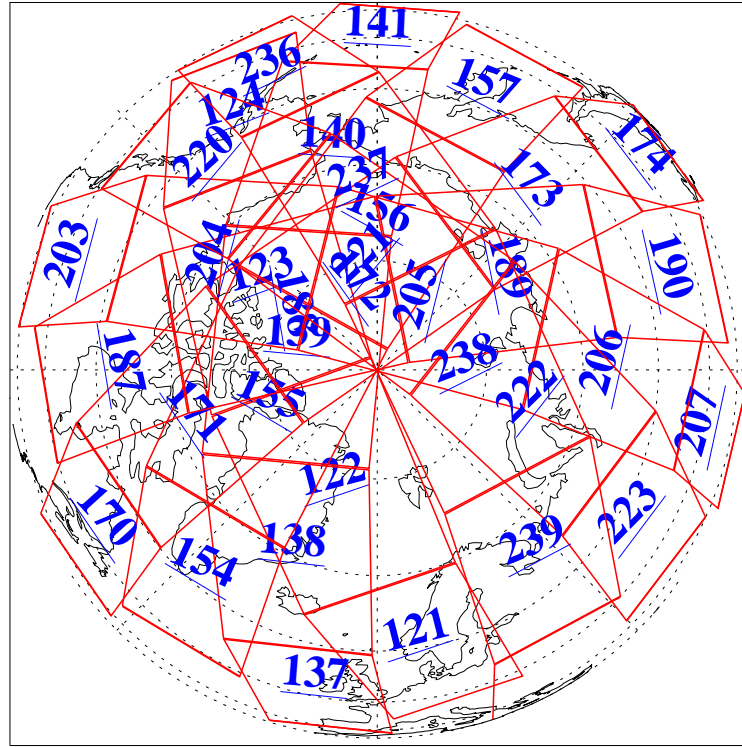

27 Oct 2021
DoY 300
Aqua Day 7116

Ascending Granules

Descending Granules

Legend: AMSU Available, HSB Available, AIRS Available

L1B Availability
 AMSU Granules: 240
 HSB Granules: 0
 AIRS Granules: 240

27 Oct 2021
 DoY 300
 Aqua Day 7116

Northern Hemisphere Granules

Southern Hemisphere Granules

Legend: AMSU Available, HSB Available, **AIRS Available**