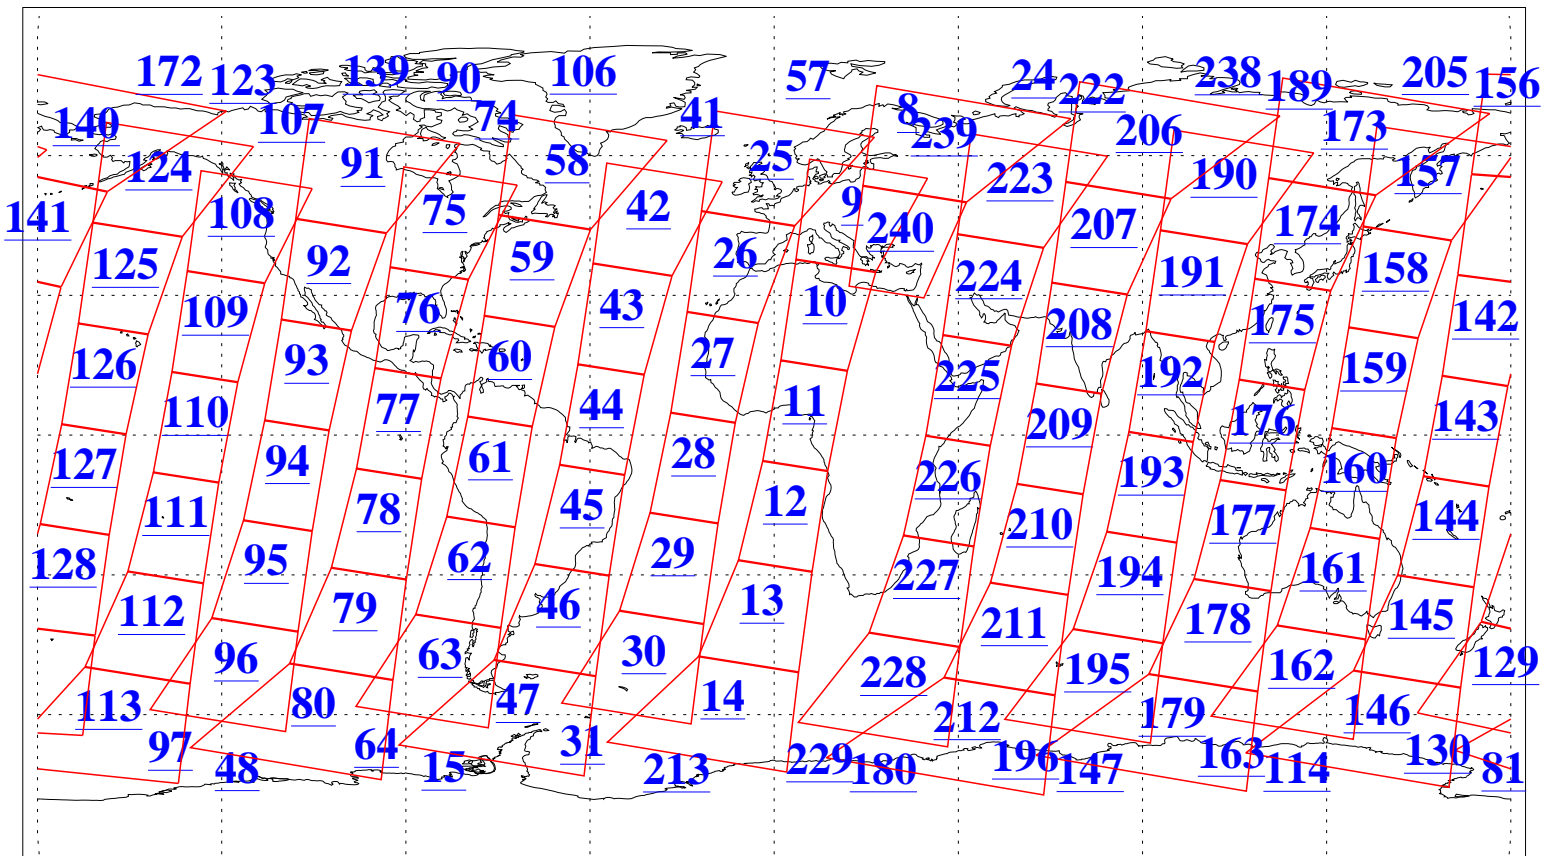

L1B Availability
AMSU Granules: 240
HSB Granules: 0
AIRS Granules: 240

27 Oct 2021
DoY 300
Aqua Day 7116
Granules: 1 to 120

Granules: 121 to 240

Legend: AMSU Available, *HSB Available*, *AIRS Available*

L1B Availability
AMSU Granules: 240
HSB Granules: 0
AIRS Granules: 240

27 Oct 2021
DoY 300
Aqua Day 7116

Ascending Granules

Descending Granules

Legend: AMSU Available, HSB Available, AIRS Available

L1B Availability
 AMSU Granules: 240
 HSB Granules: 0
 AIRS Granules: 240

27 Oct 2021
 DoY 300
 Aqua Day 7116

Northern Hemisphere Granules

Southern Hemisphere Granules

Legend: AMSU Available, HSB Available, **AIRS Available**