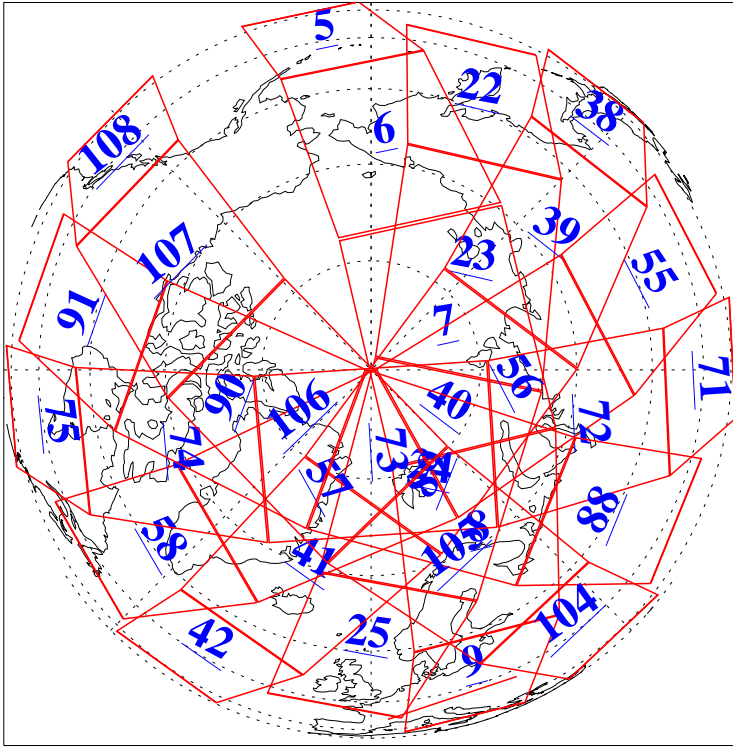

27 Oct 2021
DoY 300
Aqua Day 7116

Ascending Granules

Descending Granules

Legend: AMSU Available, HSB Available, AIRS Available

L1B Availability
 AMSU Granules: 240
 HSB Granules: 0
 AIRS Granules: 240

27 Oct 2021
 DoY 300
 Aqua Day 7116

Northern Hemisphere Granules

Southern Hemisphere Granules

Legend: AMSU Available, HSB Available, **AIRS Available**