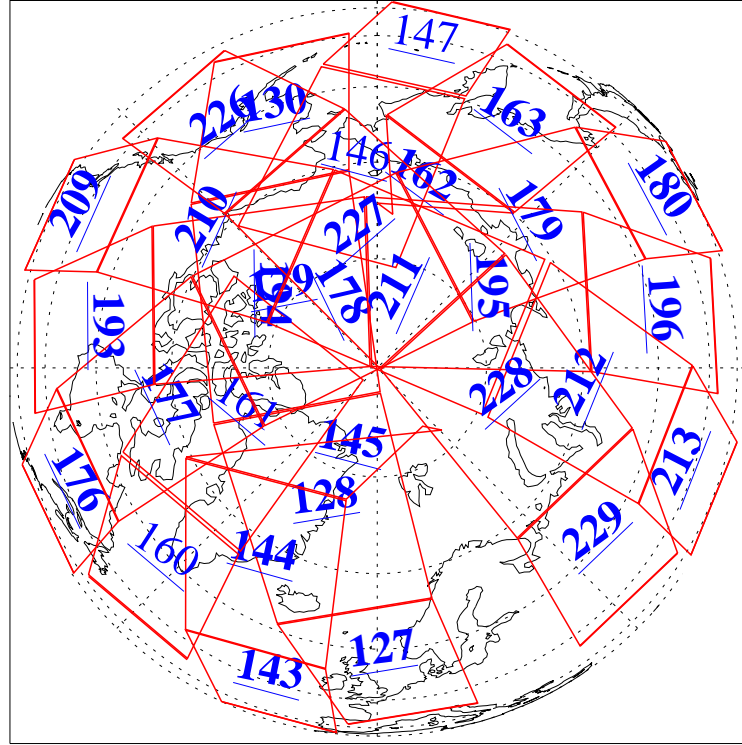

L1B Availability
AMSU Granules: 240
HSB Granules: 0
AIRS Granules: 224

21 Oct 2021
DoY 294
Aqua Day 7110

Northern Hemisphere Granules

Southern Hemisphere Granules