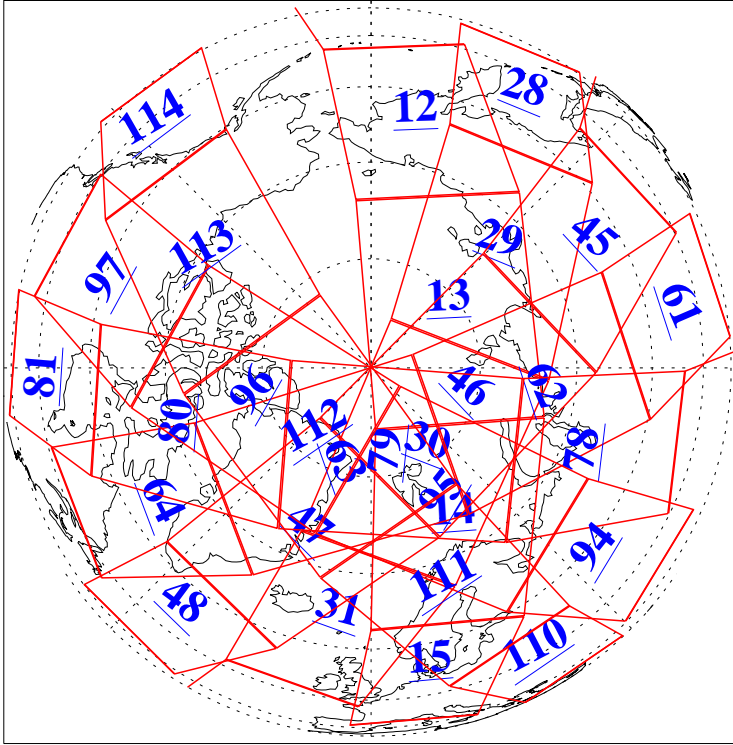

L1B Availability
AMSU Granules: 240
HSB Granules: 0
AIRS Granules: 224

21 Oct 2021
DoY 294
Aqua Day 7110
Granules: 1 to 120

Granules: 121 to 240

Legend: AMSU Available, *HSB Available*, *AIRS Available*

L1B Availability
 AMSU Granules: 240
 HSB Granules: 0
 AIRS Granules: 224

21 Oct 2021
 DoY 294
 Aqua Day 7110

Ascending Granules

Descending Granules

Legend: AMSU Available, *HSB Available*, *AIRS Available*

L1B Availability
 AMSU Granules: 240
 HSB Granules: 0
 AIRS Granules: 224

21 Oct 2021
 DoY 294
 Aqua Day 7110

Northern Hemisphere Granules

Southern Hemisphere Granules

Legend: AMSU Available, HSB Available, **AIRS Available**