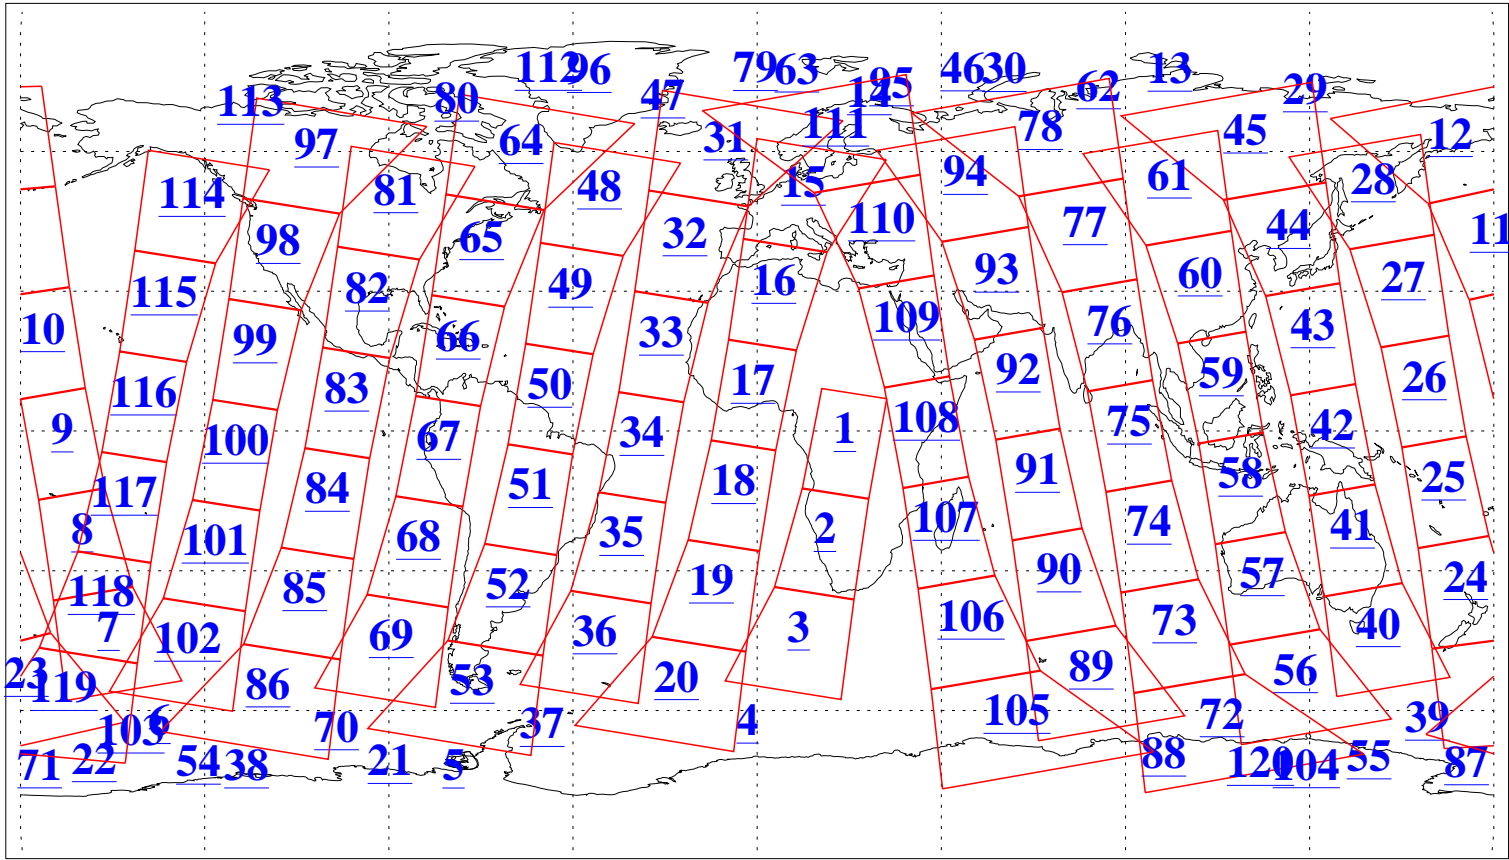

L1B Availability
AMSU Granules: 240
HSB Granules: 0
AIRS Granules: 224

21 Oct 2021
DoY 294
Aqua Day 7110
Granules: 1 to 120

Granules: 121 to 240

Legend: AMSU Available, *HSB Available*, *AIRS Available*

L1B Availability
 AMSU Granules: 240
 HSB Granules: 0
 AIRS Granules: 224

21 Oct 2021
 DoY 294
 Aqua Day 7110

Ascending Granules

Descending Granules

Legend: AMSU Available, *HSB Available*, *AIRS Available*

L1B Availability
 AMSU Granules: 240
 HSB Granules: 0
 AIRS Granules: 224

21 Oct 2021
 DoY 294
 Aqua Day 7110

Northern Hemisphere Granules

Southern Hemisphere Granules

Legend: AMSU Available, HSB Available, **AIRS Available**