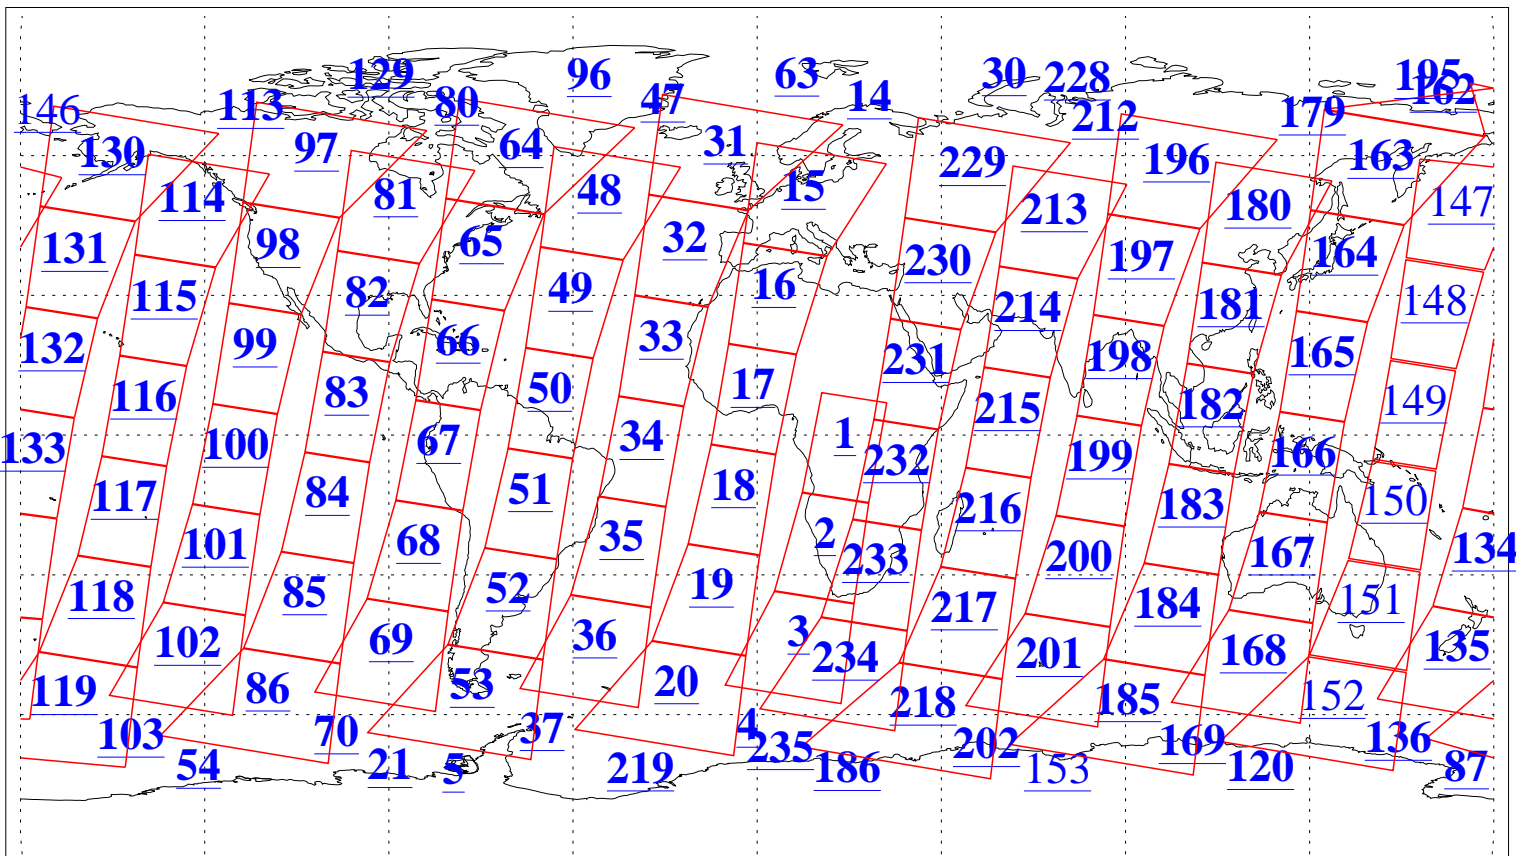

L1B Availability
AMSU Granules: 240
HSB Granules: 0
AIRS Granules: 224

21 Oct 2021
DoY 294
Aqua Day 7110
Granules: 1 to 120

Granules: 121 to 240

Legend: AMSU Available, *HSB Available*, *AIRS Available*

L1B Availability
 AMSU Granules: 240
 HSB Granules: 0
 AIRS Granules: 224

21 Oct 2021
 DoY 294
 Aqua Day 7110

Ascending Granules

Descending Granules

Legend: AMSU Available, *HSB Available*, *AIRS Available*

L1B Availability
 AMSU Granules: 240
 HSB Granules: 0
 AIRS Granules: 224

21 Oct 2021
 DoY 294
 Aqua Day 7110

Northern Hemisphere Granules

Southern Hemisphere Granules

Legend: AMSU Available, HSB Available, **AIRS Available**