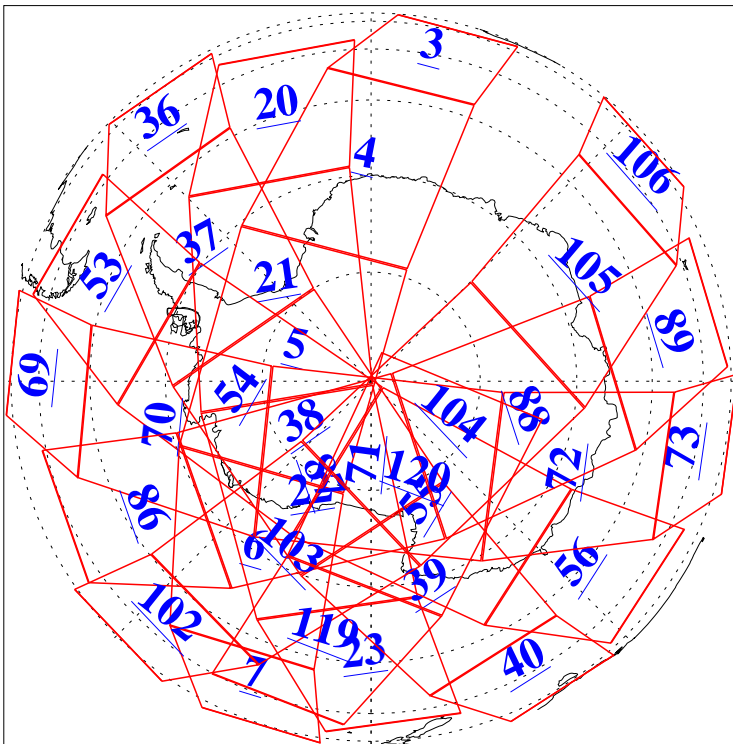

Legend: AMSU Available, HSB Available, **AIRS Available**