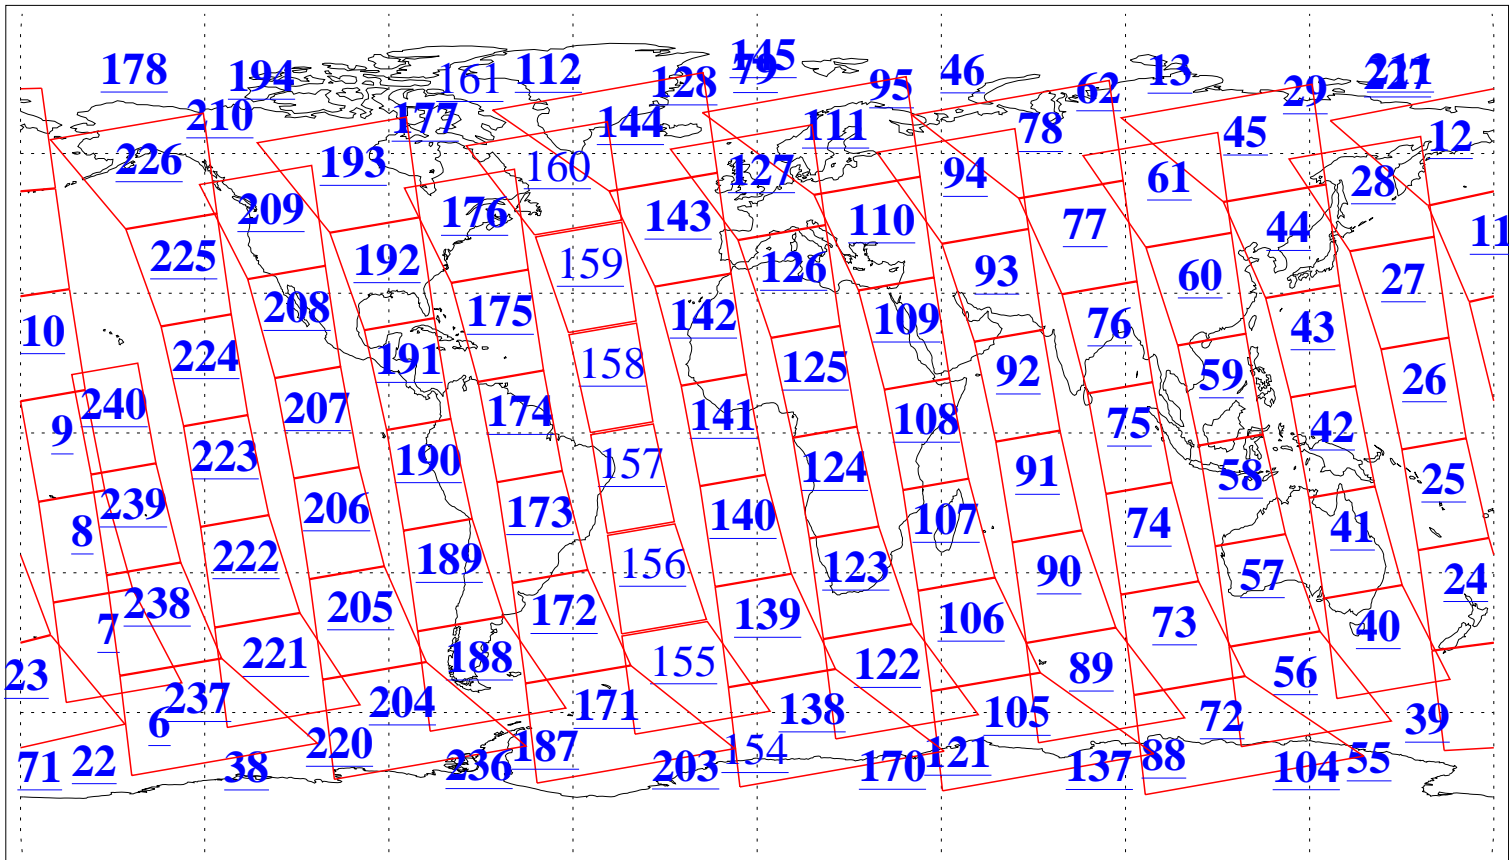

L1B Availability
AMSU Granules: 240
HSB Granules: 0
AIRS Granules: 224

21 Oct 2021
DoY 294
Aqua Day 7110
Granules: 1 to 120

Granules: 121 to 240

Legend: AMSU Available, *HSB Available*, *AIRS Available*

L1B Availability
 AMSU Granules: 240
 HSB Granules: 0
 AIRS Granules: 224

21 Oct 2021
 DoY 294
 Aqua Day 7110

Ascending Granules

Descending Granules

Legend: AMSU Available, *HSB Available*, *AIRS Available*

L1B Availability
 AMSU Granules: 240
 HSB Granules: 0
 AIRS Granules: 224

21 Oct 2021
 DoY 294
 Aqua Day 7110

Northern Hemisphere Granules

Southern Hemisphere Granules

Legend: AMSU Available, HSB Available, **AIRS Available**