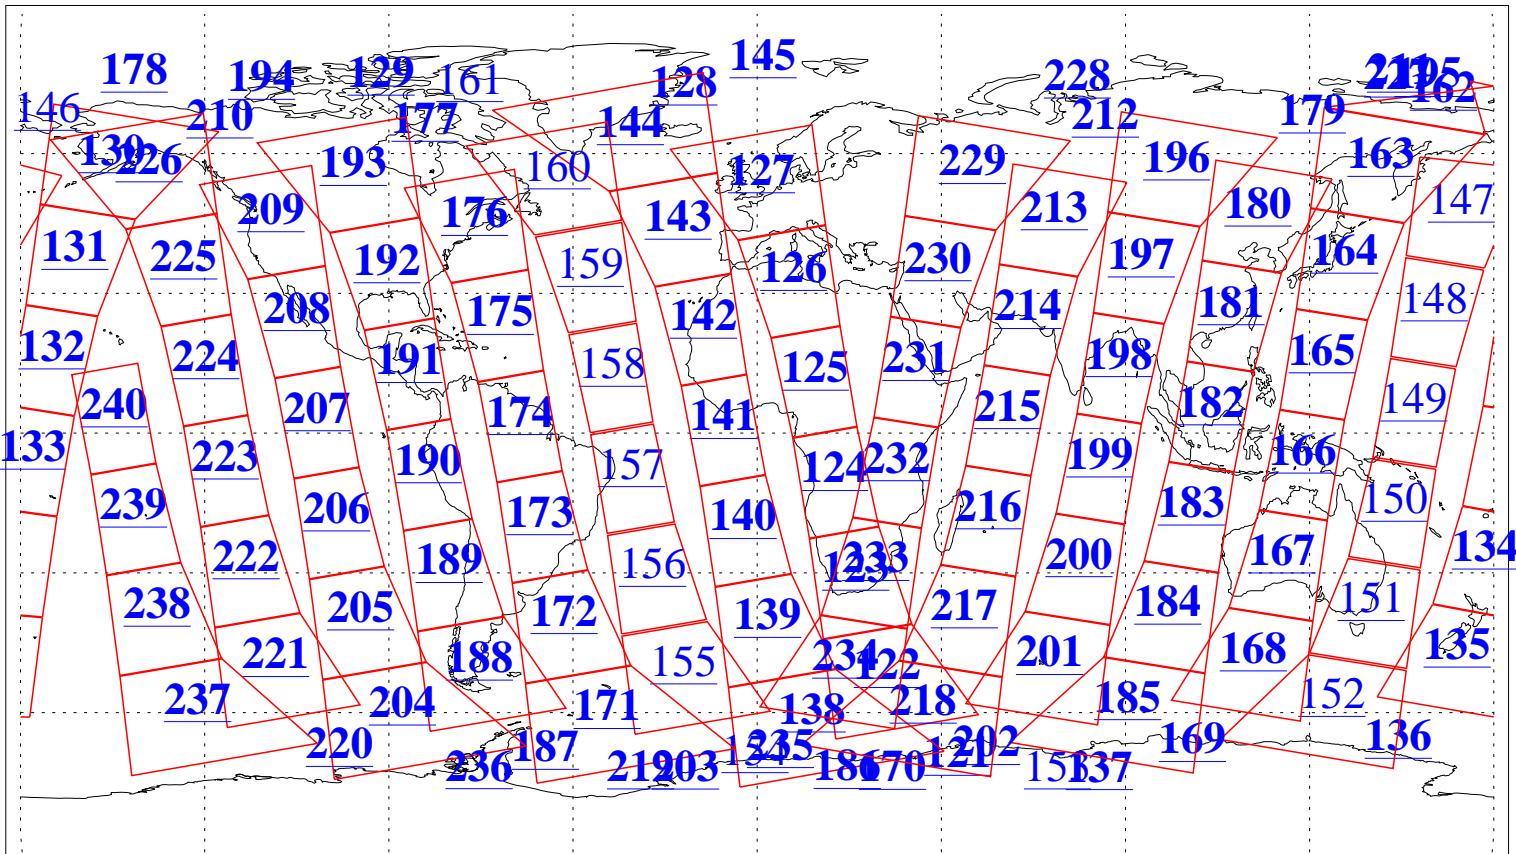

L1B Availability
AMSU Granules: 240
HSB Granules: 0
AIRS Granules: 224

21 Oct 2021
DoY 294
Aqua Day 7110
Granules: 1 to 120

Granules: 121 to 240

Legend: AMSU Available, *HSB Available*, *AIRS Available*

L1B Availability
 AMSU Granules: 240
 HSB Granules: 0
 AIRS Granules: 224

21 Oct 2021
 DoY 294
 Aqua Day 7110

Ascending Granules

Descending Granules

Legend: AMSU Available, *HSB Available*, *AIRS Available*

L1B Availability
 AMSU Granules: 240
 HSB Granules: 0
 AIRS Granules: 224

21 Oct 2021
 DoY 294
 Aqua Day 7110

Northern Hemisphere Granules

Southern Hemisphere Granules

Legend: AMSU Available, HSB Available, **AIRS Available**