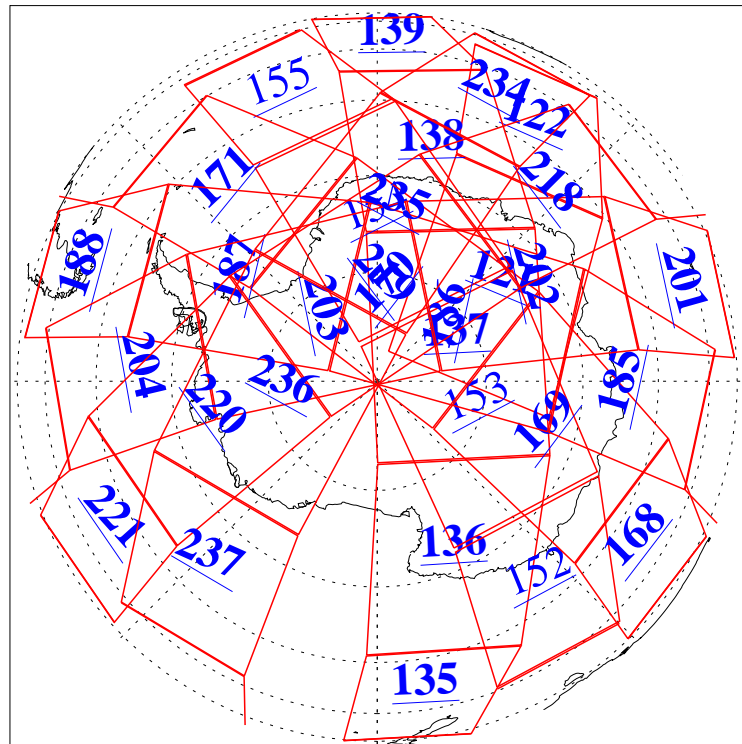

L1B Availability
AMSU Granules: 240
HSB Granules: 0
AIRS Granules: 224

21 Oct 2021
DoY 294
Aqua Day 7110
Granules: 1 to 120

Granules: 121 to 240

Legend: AMSU Available, *HSB Available*, *AIRS Available*

L1B Availability
 AMSU Granules: 240
 HSB Granules: 0
 AIRS Granules: 224

21 Oct 2021
 DoY 294
 Aqua Day 7110

Ascending Granules

Descending Granules

Legend: AMSU Available, *HSB Available*, *AIRS Available*

L1B Availability
 AMSU Granules: 240
 HSB Granules: 0
 AIRS Granules: 224

21 Oct 2021
 DoY 294
 Aqua Day 7110

Northern Hemisphere Granules

Southern Hemisphere Granules

Legend: AMSU Available, HSB Available, **AIRS Available**