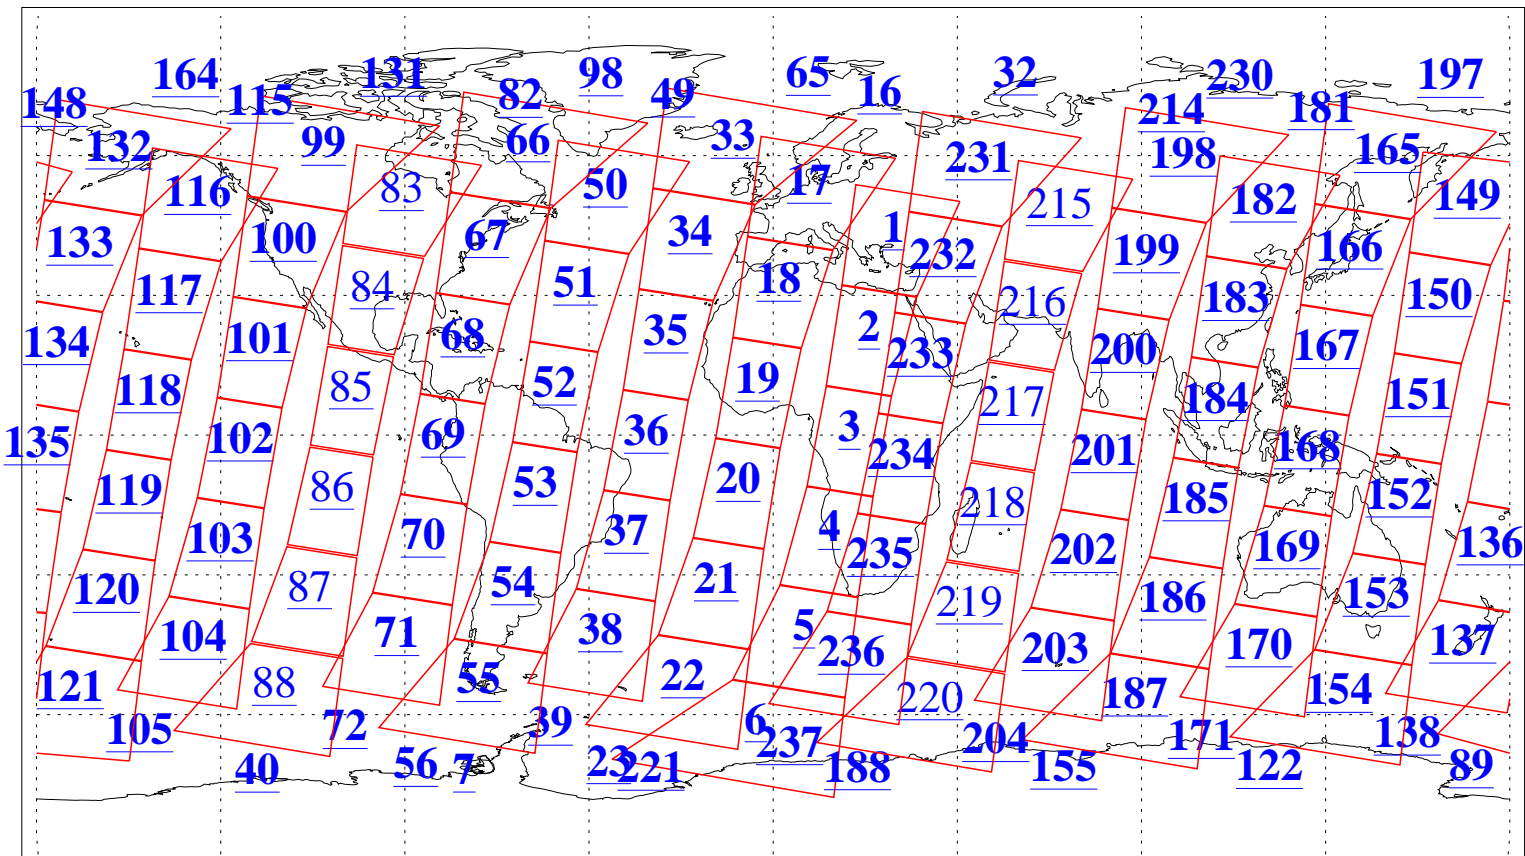

L1B Availability
AMSU Granules: 240
HSB Granules: 0
AIRS Granules: 228

19 Oct 2021
DoY 292
Aqua Day 7108
Granules: 1 to 120

Granules: 121 to 240

Legend: AMSU Available, HSB Available, AIRS Available

L1B Availability
 AMSU Granules: 240
 HSB Granules: 0
 AIRS Granules: 228

19 Oct 2021
 DoY 292
 Aqua Day 7108

Ascending Granules

Descending Granules

Legend: AMSU Available, HSB Available, AIRS Available