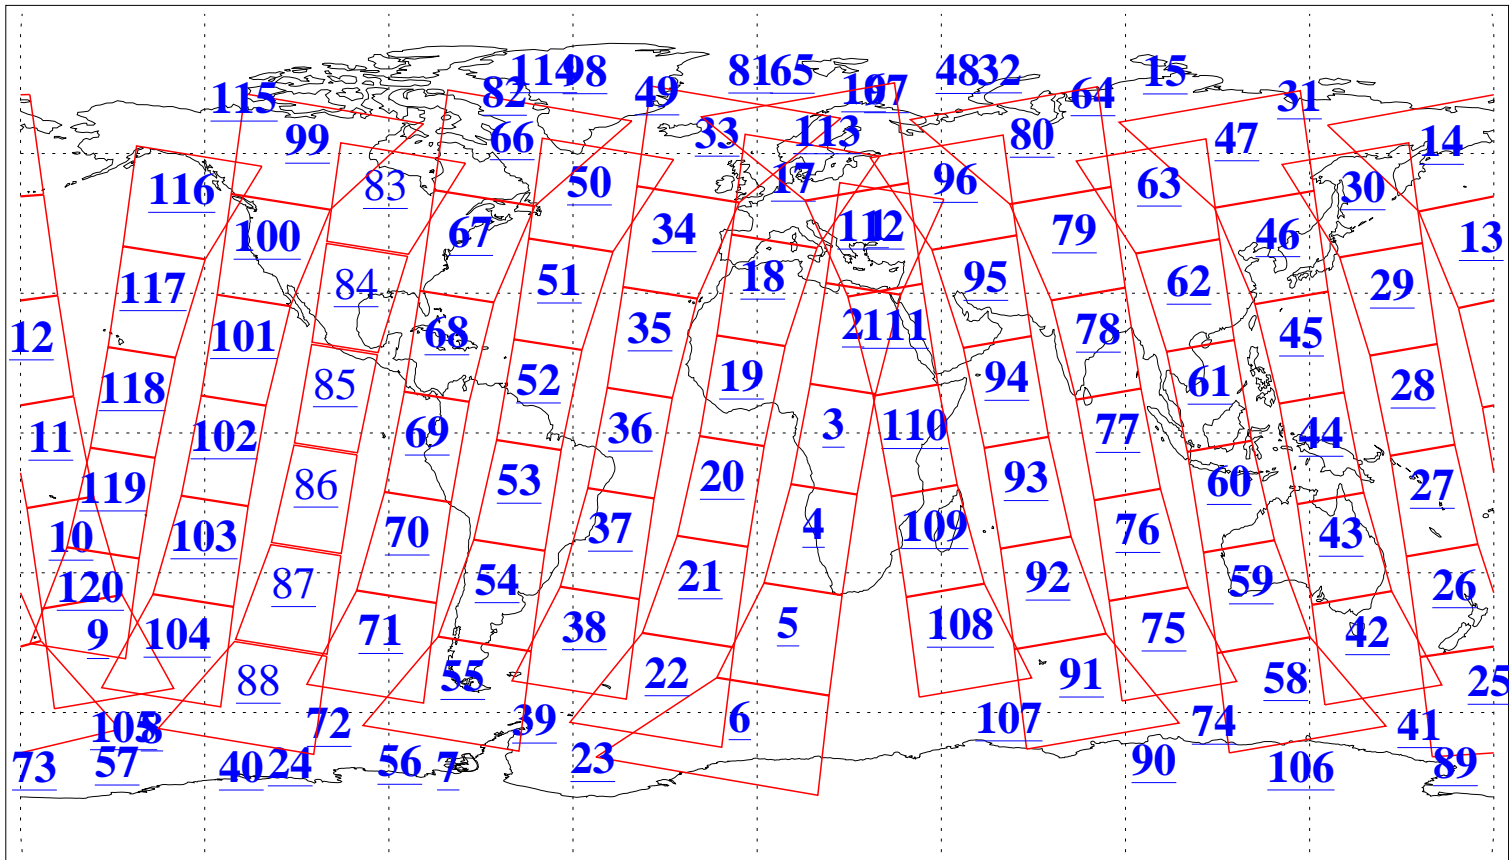

L1B Availability
AMSU Granules: 240
HSB Granules: 0
AIRS Granules: 228

19 Oct 2021
DoY 292
Aqua Day 7108
Granules: 1 to 120

Granules: 121 to 240

Legend: AMSU Available, HSB Available, AIRS Available

L1B Availability
 AMSU Granules: 240
 HSB Granules: 0
 AIRS Granules: 228

19 Oct 2021
 DoY 292
 Aqua Day 7108

Ascending Granules

Descending Granules

Legend: AMSU Available, HSB Available, AIRS Available