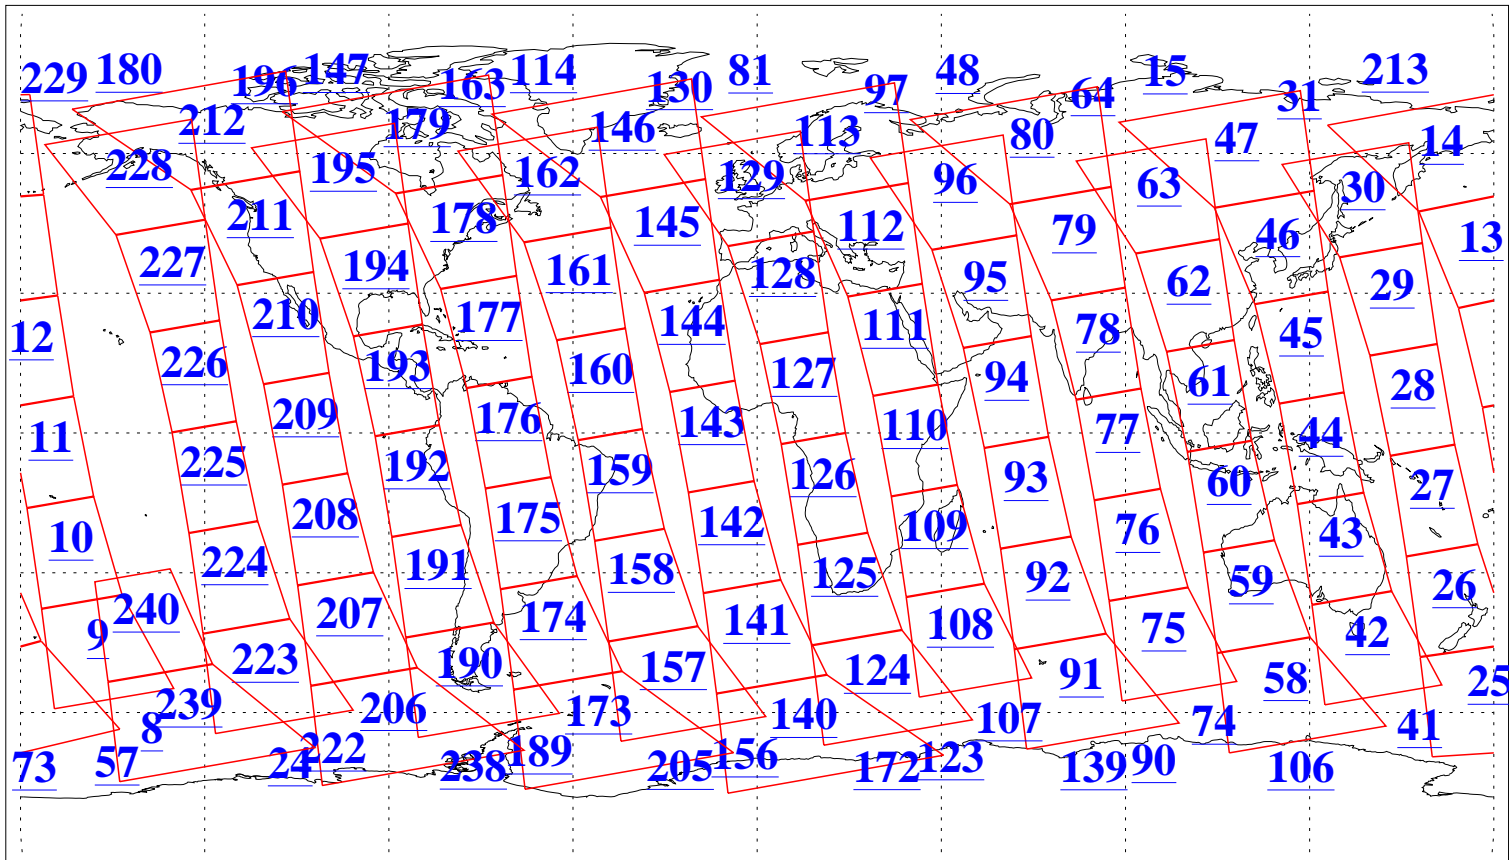

L1B Availability
AMSU Granules: 240
HSB Granules: 0
AIRS Granules: 228

19 Oct 2021
DoY 292
Aqua Day 7108

Ascending Granules

Descending Granules