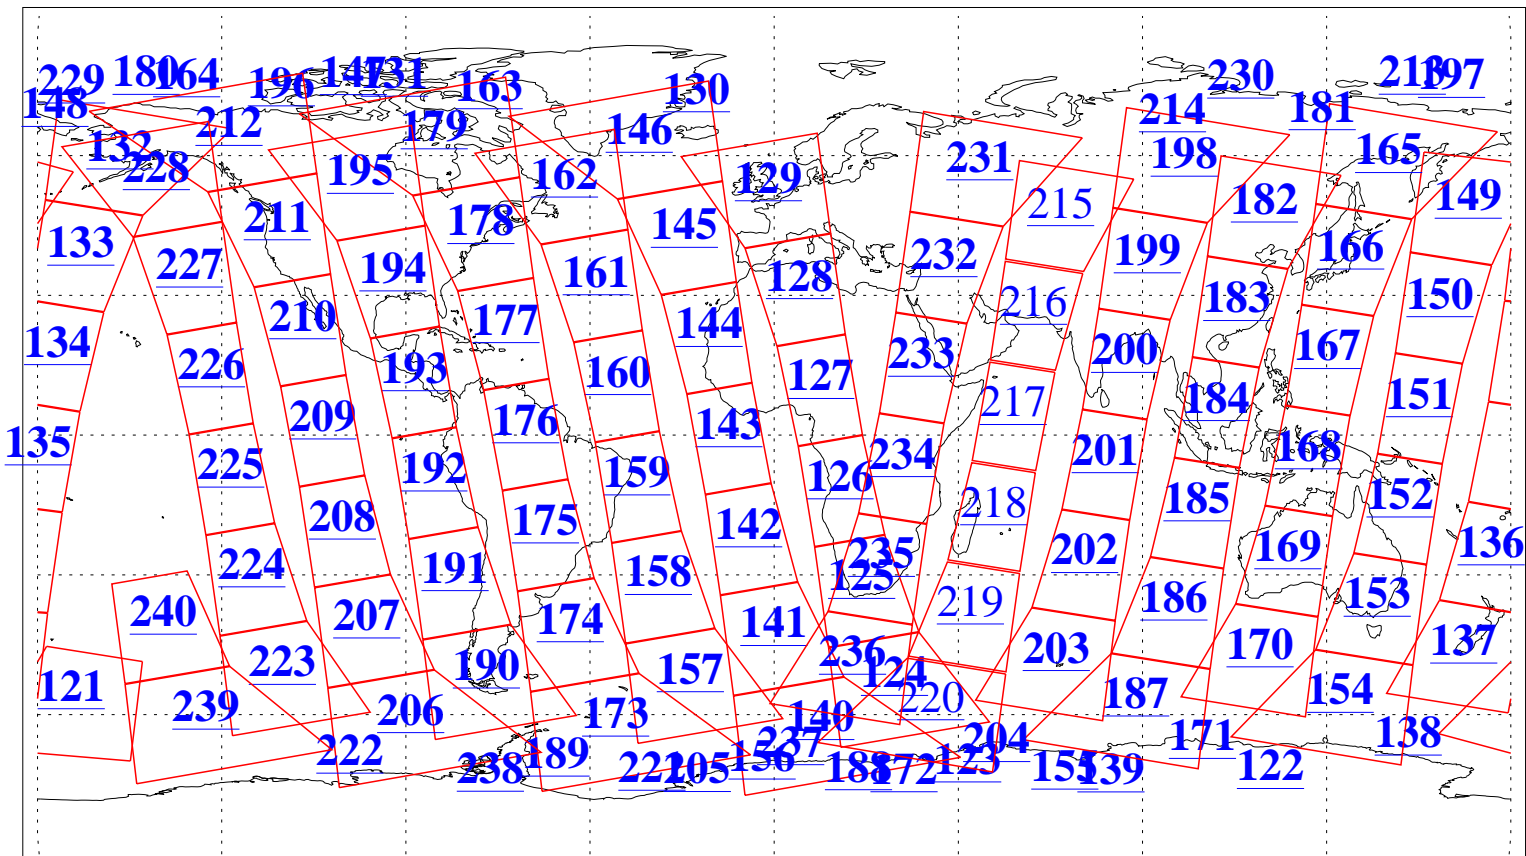

L1B Availability
AMSU Granules: 240
HSB Granules: 0
AIRS Granules: 228

19 Oct 2021
DoY 292
Aqua Day 7108
Granules: 1 to 120

Granules: 121 to 240

Legend: AMSU Available, HSB Available, AIRS Available

L1B Availability
 AMSU Granules: 240
 HSB Granules: 0
 AIRS Granules: 228

19 Oct 2021
 DoY 292
 Aqua Day 7108

Ascending Granules

Descending Granules

Legend: AMSU Available, HSB Available, AIRS Available