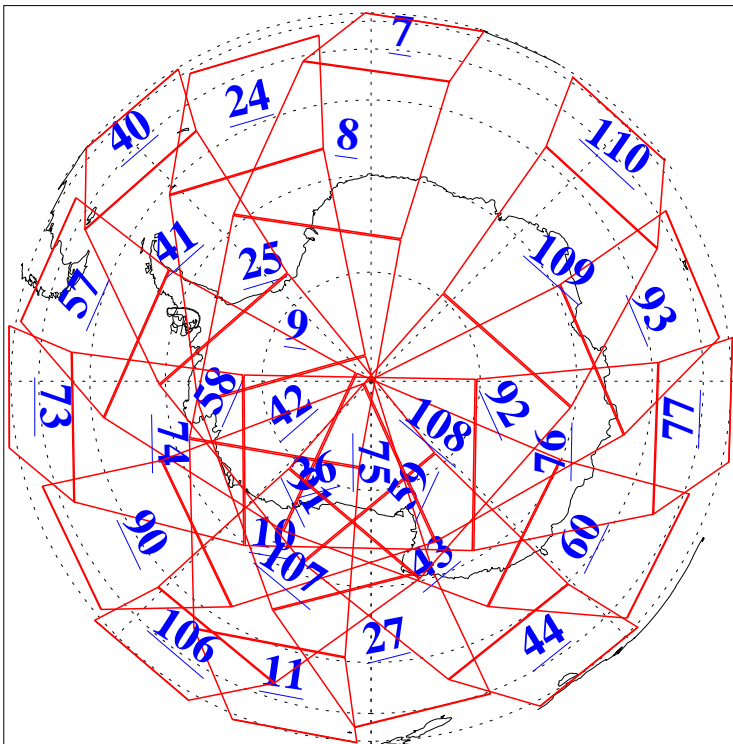

L1B Availability
AMSU Granules: 240
HSB Granules: 0
AIRS Granules: 240

17 Oct 2021
DoY 290
Aqua Day 7106
Granules: 1 to 120

Granules: 121 to 240

Legend: AMSU Available, *HSB Available*, *AIRS Available*

L1B Availability
 AMSU Granules: 240
 HSB Granules: 0
 AIRS Granules: 240

17 Oct 2021
 DoY 290
 Aqua Day 7106

Ascending Granules

Descending Granules

Legend: AMSU Available, *HSB Available*, AIRS Available

L1B Availability
 AMSU Granules: 240
 HSB Granules: 0
 AIRS Granules: 240

17 Oct 2021
 DoY 290
 Aqua Day 7106

Northern Hemisphere Granules

Southern Hemisphere Granules

Legend: AMSU Available, HSB Available, AIRS Available