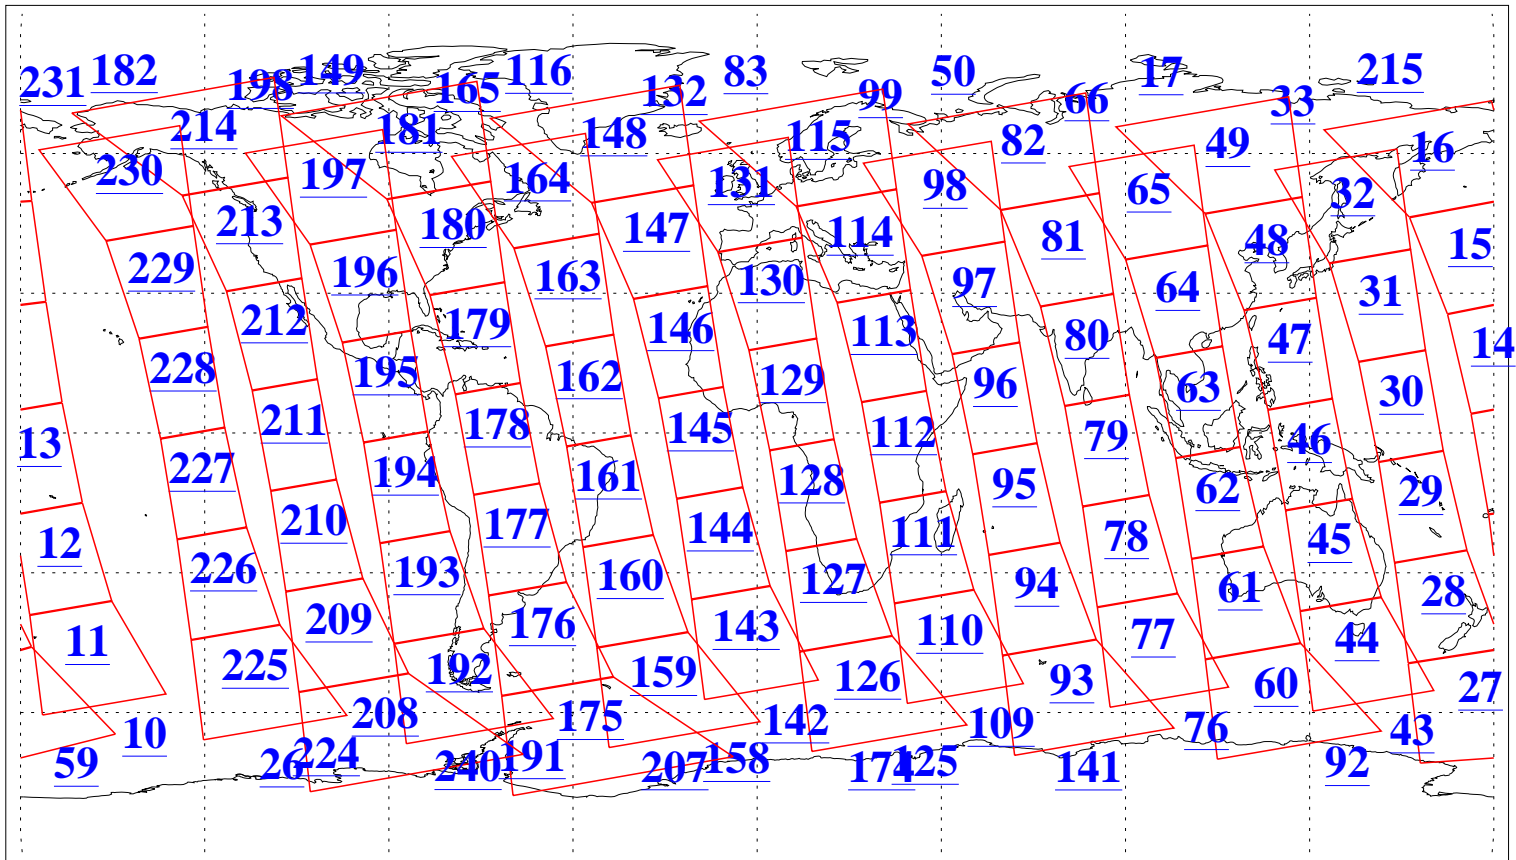

L1B Availability
AMSU Granules: 240
HSB Granules: 0
AIRS Granules: 240

17 Oct 2021
DoY 290
Aqua Day 7106
Granules: 1 to 120

Granules: 121 to 240

Legend: AMSU Available, *HSB Available*, *AIRS Available*

L1B Availability
 AMSU Granules: 240
 HSB Granules: 0
 AIRS Granules: 240

17 Oct 2021
 DoY 290
 Aqua Day 7106

Ascending Granules

Descending Granules

Legend: AMSU Available, *HSB Available*, AIRS Available

L1B Availability
 AMSU Granules: 240
 HSB Granules: 0
 AIRS Granules: 240

17 Oct 2021
 DoY 290
 Aqua Day 7106

Northern Hemisphere Granules

Southern Hemisphere Granules

Legend: AMSU Available, HSB Available, AIRS Available