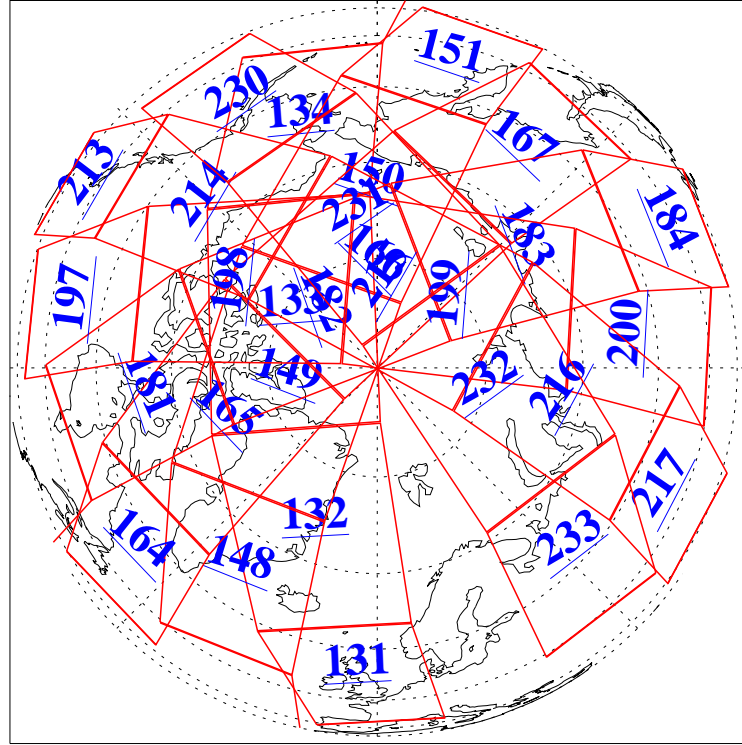

L1B Availability
AMSU Granules: 240
HSB Granules: 0
AIRS Granules: 240

17 Oct 2021
DoY 290
Aqua Day 7106

Northern Hemisphere Granules

Southern Hemisphere Granules