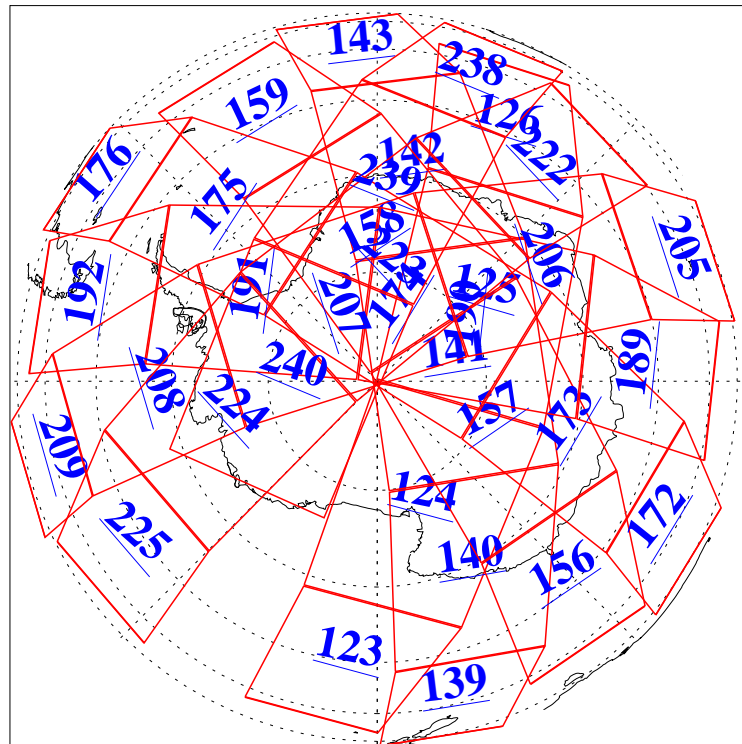

L1B Availability
AMSU Granules: 240
HSB Granules: 0
AIRS Granules: 240

17 Oct 2021
DoY 290
Aqua Day 7106
Granules: 1 to 120

Granules: 121 to 240

Legend: AMSU Available, *HSB Available*, *AIRS Available*

L1B Availability
 AMSU Granules: 240
 HSB Granules: 0
 AIRS Granules: 240

17 Oct 2021
 DoY 290
 Aqua Day 7106

Ascending Granules

Descending Granules

Legend: AMSU Available, *HSB Available*, AIRS Available

L1B Availability
 AMSU Granules: 240
 HSB Granules: 0
 AIRS Granules: 240

17 Oct 2021
 DoY 290
 Aqua Day 7106

Northern Hemisphere Granules

Southern Hemisphere Granules

Legend: AMSU Available, HSB Available, AIRS Available