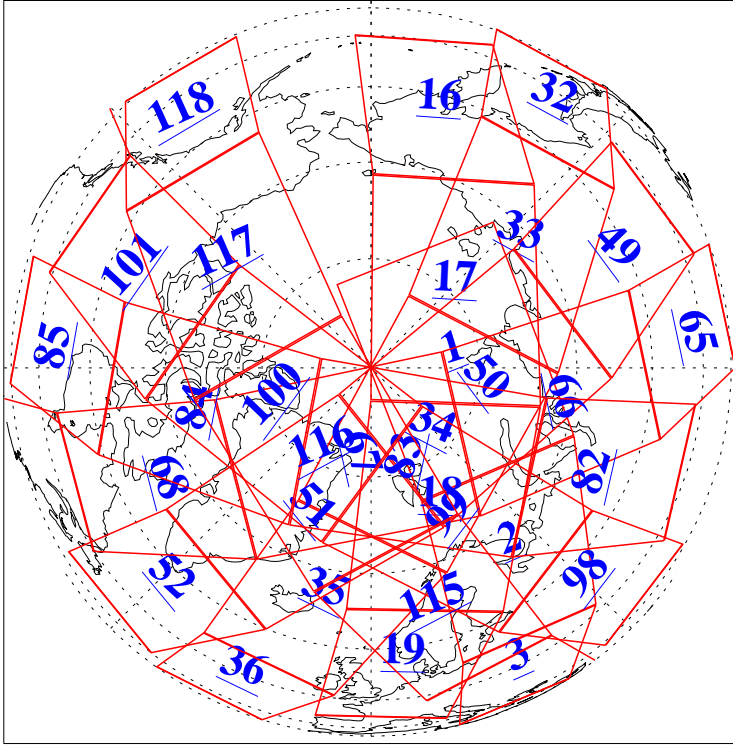

L1B Availability
AMSU Granules: 240
HSB Granules: 0
AIRS Granules: 240

17 Oct 2021
DoY 290
Aqua Day 7106
Granules: 1 to 120

Granules: 121 to 240

Legend: AMSU Available, *HSB Available*, *AIRS Available*

L1B Availability
 AMSU Granules: 240
 HSB Granules: 0
 AIRS Granules: 240

17 Oct 2021
 DoY 290
 Aqua Day 7106

Ascending Granules

Descending Granules

Legend: AMSU Available, *HSB Available*, AIRS Available

L1B Availability
 AMSU Granules: 240
 HSB Granules: 0
 AIRS Granules: 240

17 Oct 2021
 DoY 290
 Aqua Day 7106

Northern Hemisphere Granules

Southern Hemisphere Granules

Legend: AMSU Available, HSB Available, AIRS Available