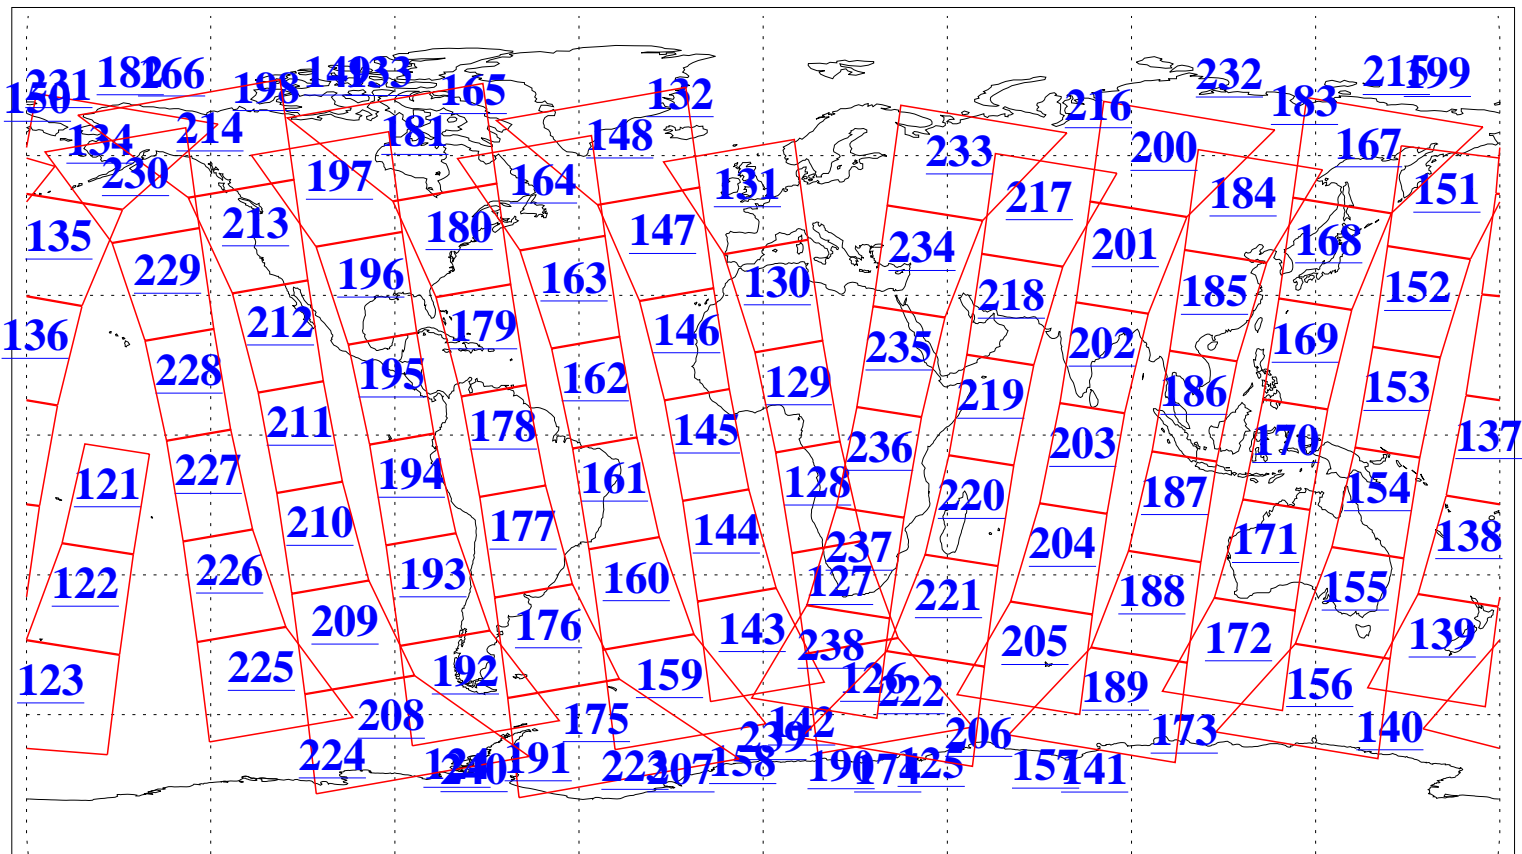

L1B Availability
AMSU Granules: 240
HSB Granules: 0
AIRS Granules: 240

17 Oct 2021
DoY 290
Aqua Day 7106
Granules: 1 to 120

Granules: 121 to 240

Legend: AMSU Available, *HSB Available*, *AIRS Available*

L1B Availability
 AMSU Granules: 240
 HSB Granules: 0
 AIRS Granules: 240

17 Oct 2021
 DoY 290
 Aqua Day 7106

Ascending Granules

Descending Granules

Legend: AMSU Available, *HSB Available*, AIRS Available

L1B Availability
 AMSU Granules: 240
 HSB Granules: 0
 AIRS Granules: 240

17 Oct 2021
 DoY 290
 Aqua Day 7106

Northern Hemisphere Granules

Southern Hemisphere Granules

Legend: AMSU Available, HSB Available, AIRS Available