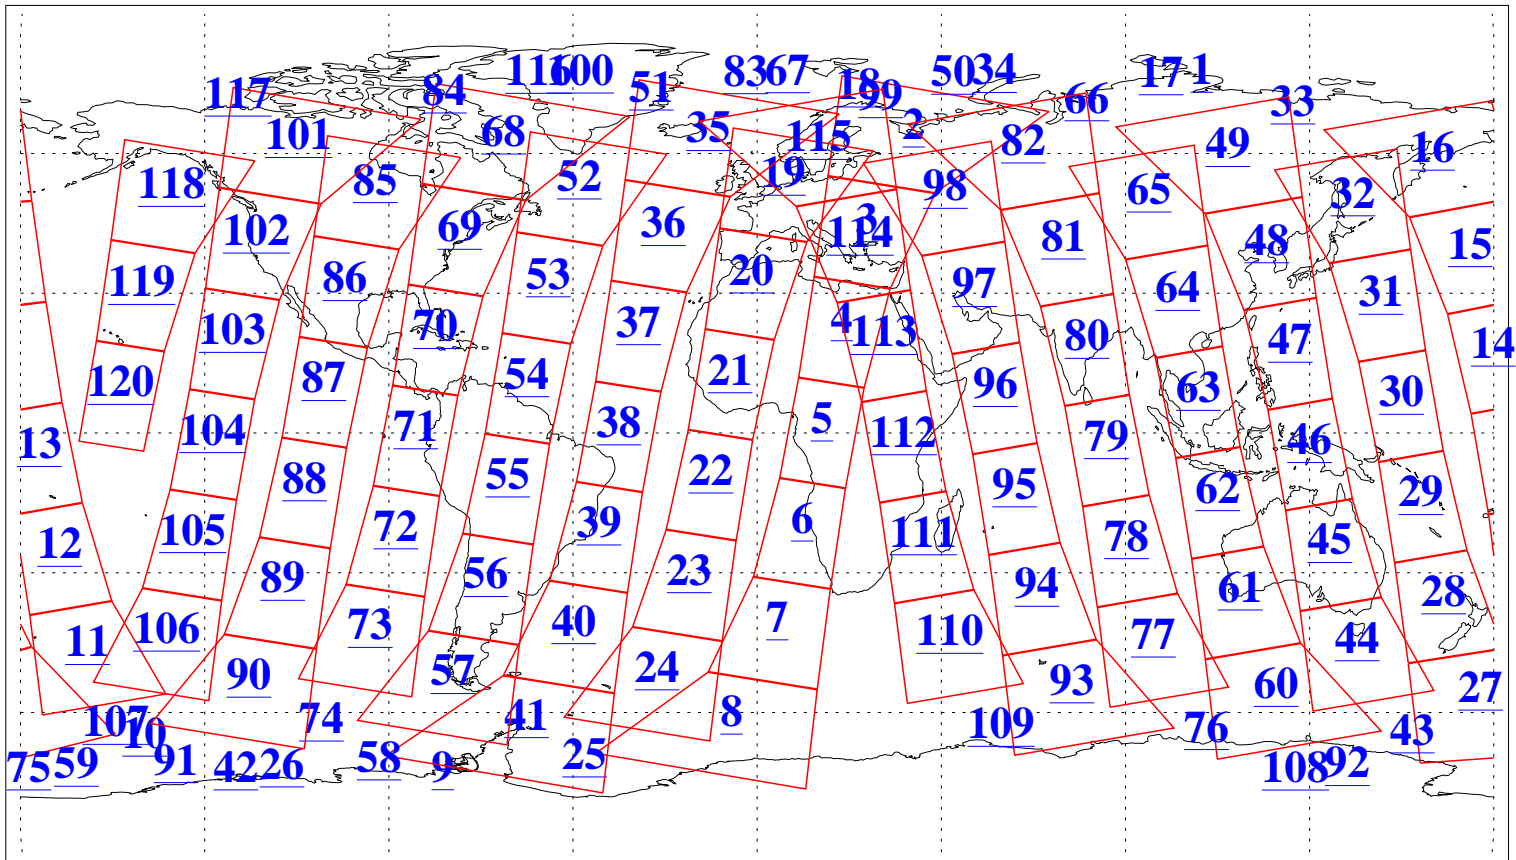

L1B Availability
AMSU Granules: 240
HSB Granules: 0
AIRS Granules: 240

17 Oct 2021
DoY 290
Aqua Day 7106
Granules: 1 to 120

Granules: 121 to 240

Legend: AMSU Available, *HSB Available*, *AIRS Available*

L1B Availability
 AMSU Granules: 240
 HSB Granules: 0
 AIRS Granules: 240

17 Oct 2021
 DoY 290
 Aqua Day 7106

Ascending Granules

Descending Granules

Legend: AMSU Available, *HSB Available*, AIRS Available

L1B Availability
 AMSU Granules: 240
 HSB Granules: 0
 AIRS Granules: 240

17 Oct 2021
 DoY 290
 Aqua Day 7106

Northern Hemisphere Granules

Southern Hemisphere Granules

Legend: AMSU Available, HSB Available, AIRS Available