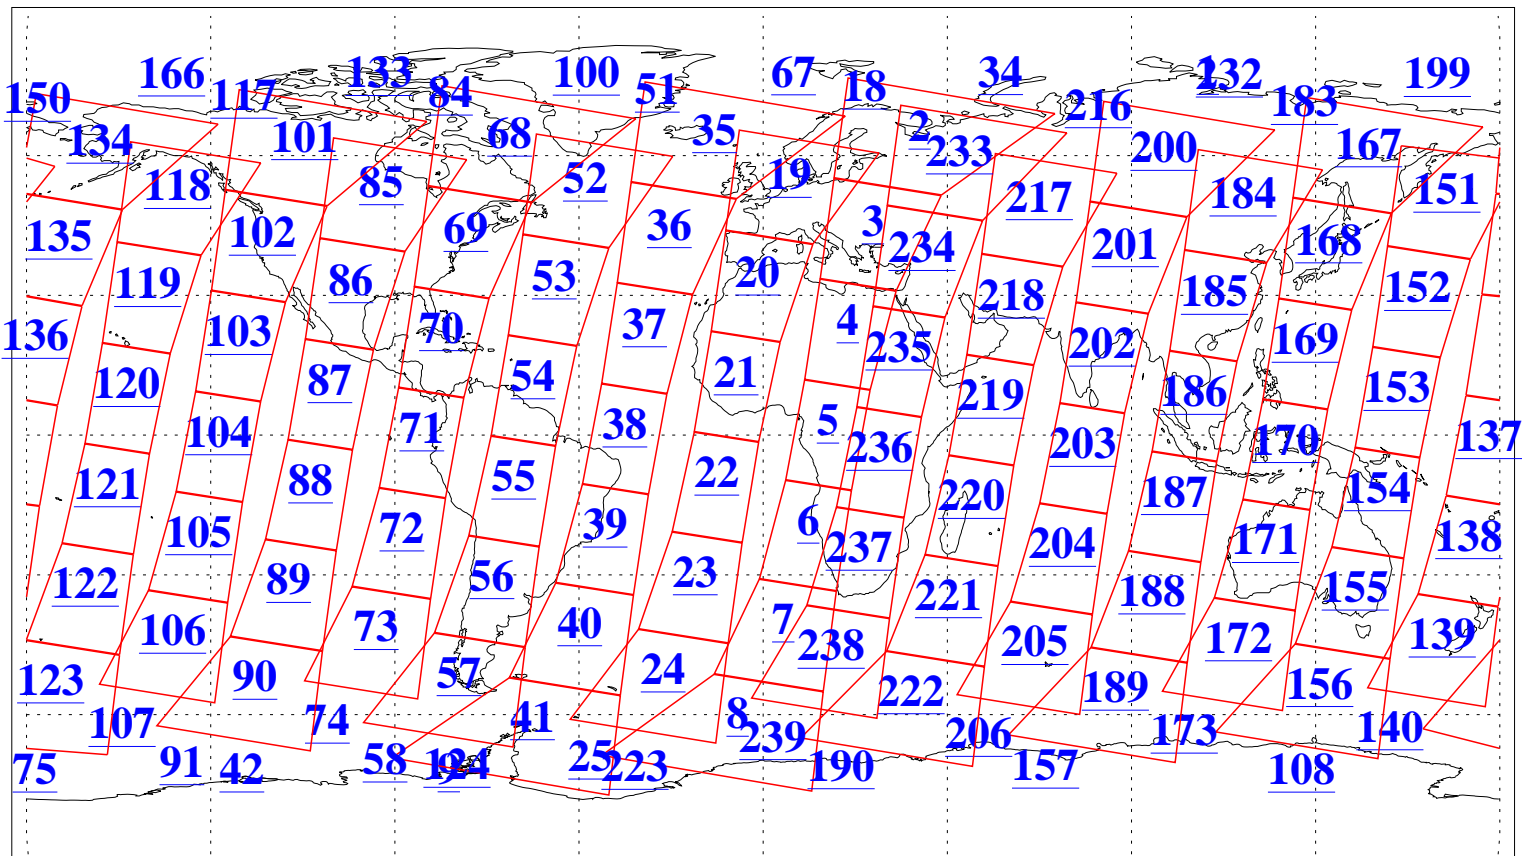

L1B Availability
AMSU Granules: 240
HSB Granules: 0
AIRS Granules: 240

17 Oct 2021
DoY 290
Aqua Day 7106
Granules: 1 to 120

Granules: 121 to 240

Legend: AMSU Available, *HSB Available*, *AIRS Available*

L1B Availability
 AMSU Granules: 240
 HSB Granules: 0
 AIRS Granules: 240

17 Oct 2021
 DoY 290
 Aqua Day 7106

Ascending Granules

Descending Granules

Legend: AMSU Available, *HSB Available*, AIRS Available

L1B Availability
 AMSU Granules: 240
 HSB Granules: 0
 AIRS Granules: 240

17 Oct 2021
 DoY 290
 Aqua Day 7106

Northern Hemisphere Granules

Southern Hemisphere Granules

Legend: AMSU Available, HSB Available, AIRS Available