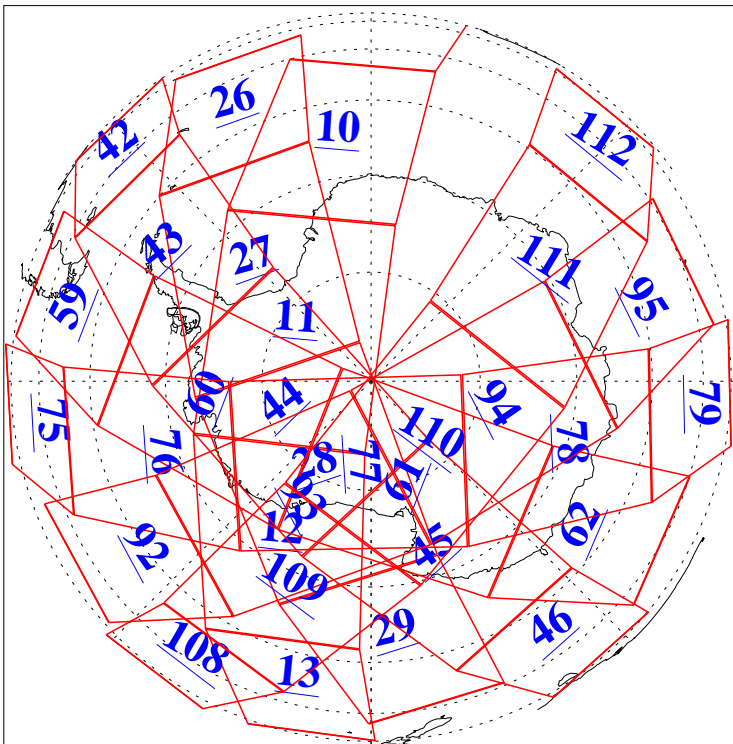

L1B Availability
AMSU Granules: 240
HSB Granules: 0
AIRS Granules: 240

15 Oct 2021
DoY 288
Aqua Day 7104
Granules: 1 to 120

Granules: 121 to 240

Legend: AMSU Available, HSB Available, AIRS Available

L1B Availability
AMSU Granules: 240
HSB Granules: 0
AIRS Granules: 240

15 Oct 2021
DoY 288
Aqua Day 7104

Ascending Granules

Descending Granules

Legend: AMSU Available, *HSB Available*, AIRS Available

L1B Availability
 AMSU Granules: 240
 HSB Granules: 0
 AIRS Granules: 240

15 Oct 2021
 DoY 288
 Aqua Day 7104

Northern Hemisphere Granules

Southern Hemisphere Granules

Legend: AMSU Available, HSB Available, AIRS Available