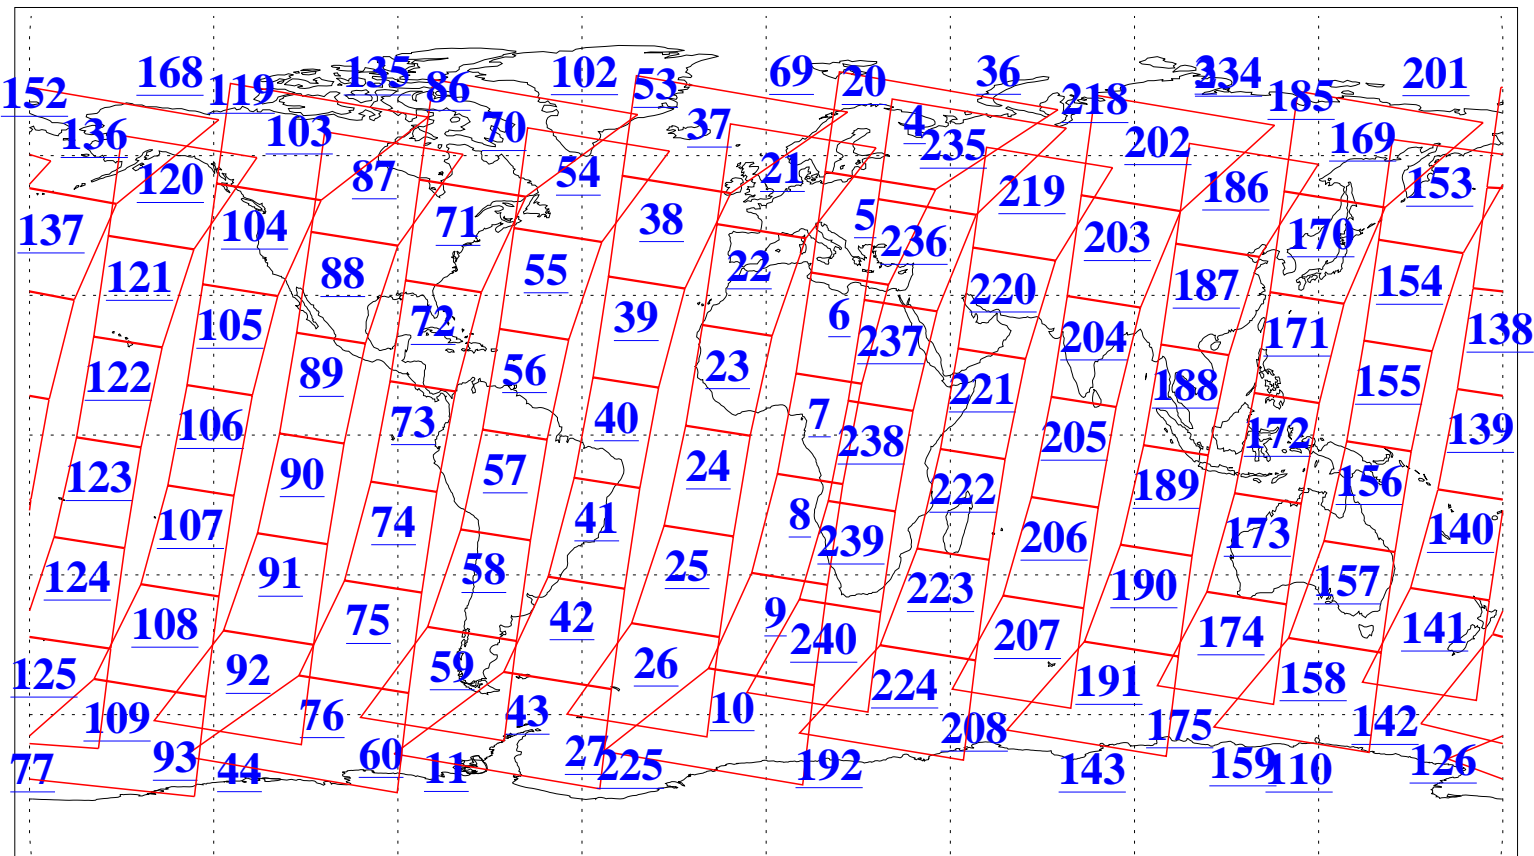

L1B Availability
AMSU Granules: 240
HSB Granules: 0
AIRS Granules: 240

15 Oct 2021
DoY 288
Aqua Day 7104
Granules: 1 to 120

Granules: 121 to 240

Legend: AMSU Available, HSB Available, AIRS Available

L1B Availability
AMSU Granules: 240
HSB Granules: 0
AIRS Granules: 240

15 Oct 2021
DoY 288
Aqua Day 7104

Ascending Granules

Descending Granules

Legend: AMSU Available, *HSB Available*, AIRS Available

L1B Availability
 AMSU Granules: 240
 HSB Granules: 0
 AIRS Granules: 240

15 Oct 2021
 DoY 288
 Aqua Day 7104

Northern Hemisphere Granules

Southern Hemisphere Granules

Legend: AMSU Available, HSB Available, AIRS Available