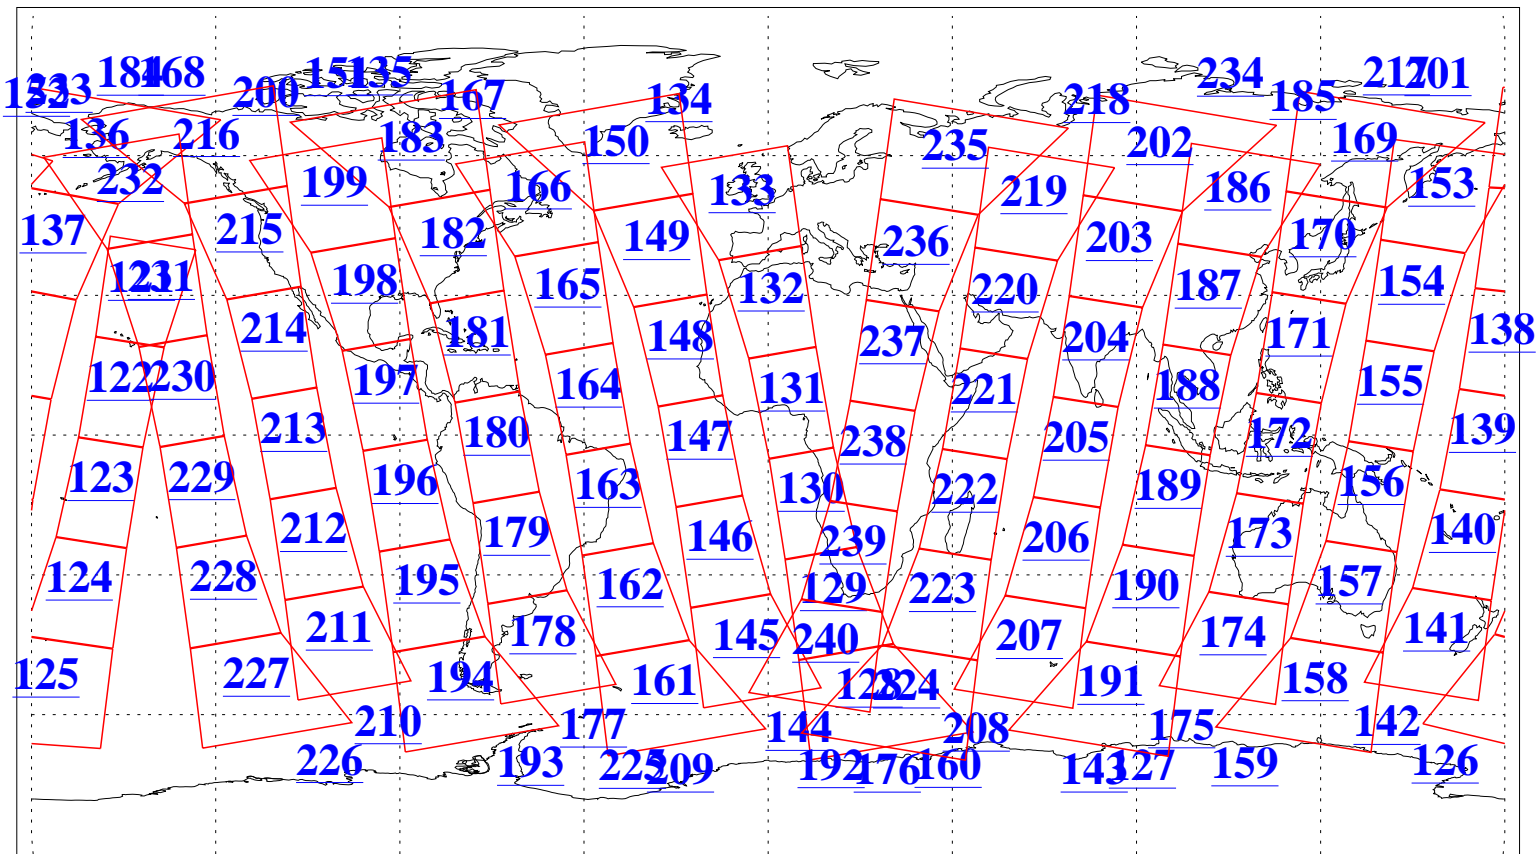

L1B Availability
AMSU Granules: 240
HSB Granules: 0
AIRS Granules: 240

15 Oct 2021
DoY 288
Aqua Day 7104
Granules: 1 to 120

Granules: 121 to 240

Legend: AMSU Available, HSB Available, AIRS Available

L1B Availability
AMSU Granules: 240
HSB Granules: 0
AIRS Granules: 240

15 Oct 2021
DoY 288
Aqua Day 7104

Ascending Granules

Descending Granules

Legend: AMSU Available, *HSB Available*, AIRS Available

L1B Availability
 AMSU Granules: 240
 HSB Granules: 0
 AIRS Granules: 240

15 Oct 2021
 DoY 288
 Aqua Day 7104

Northern Hemisphere Granules

Southern Hemisphere Granules

Legend: AMSU Available, HSB Available, AIRS Available