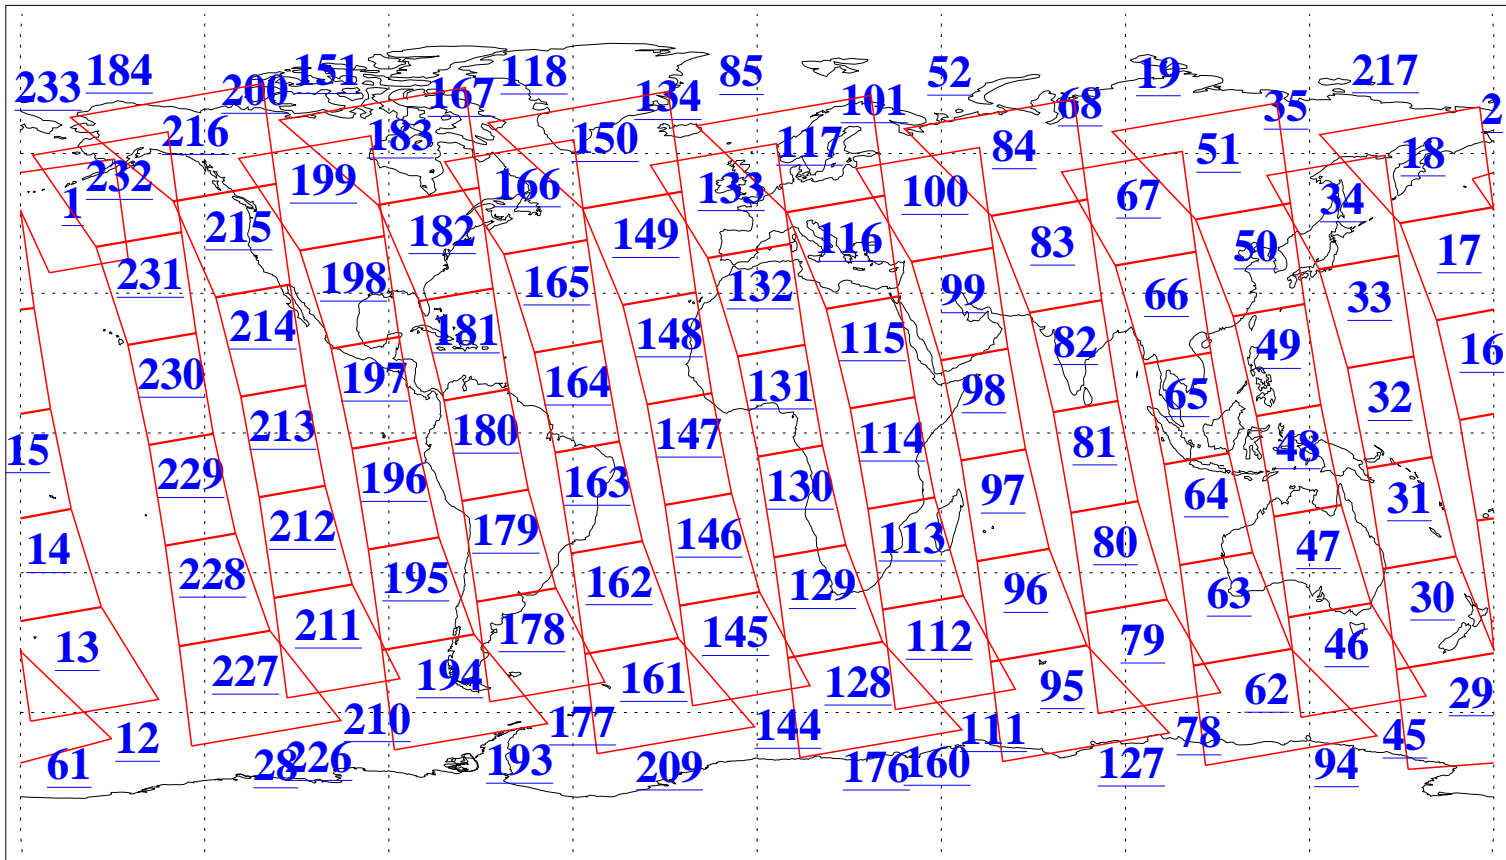

L1B Availability
AMSU Granules: 240
HSB Granules: 0
AIRS Granules: 240

15 Oct 2021
DoY 288
Aqua Day 7104
Granules: 1 to 120

Granules: 121 to 240

Legend: AMSU Available, HSB Available, AIRS Available

L1B Availability
AMSU Granules: 240
HSB Granules: 0
AIRS Granules: 240

15 Oct 2021
DoY 288
Aqua Day 7104

Ascending Granules

Descending Granules

Legend: AMSU Available, *HSB Available*, AIRS Available

L1B Availability
 AMSU Granules: 240
 HSB Granules: 0
 AIRS Granules: 240

15 Oct 2021
 DoY 288
 Aqua Day 7104

Northern Hemisphere Granules

Southern Hemisphere Granules

Legend: AMSU Available, HSB Available, AIRS Available