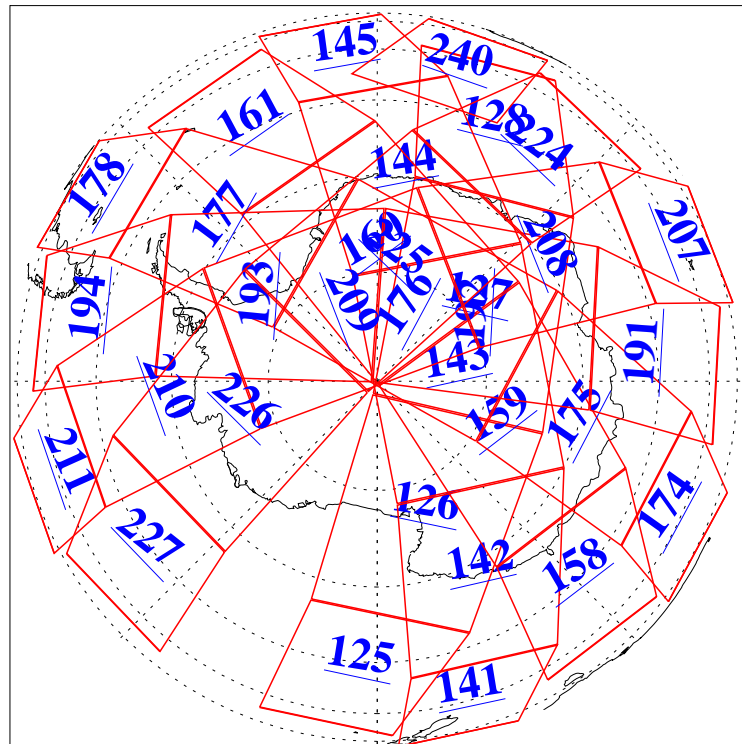

L1B Availability
AMSU Granules: 240
HSB Granules: 0
AIRS Granules: 240

15 Oct 2021
DoY 288
Aqua Day 7104
Granules: 1 to 120

Granules: 121 to 240

Legend: AMSU Available, HSB Available, AIRS Available

L1B Availability
AMSU Granules: 240
HSB Granules: 0
AIRS Granules: 240

15 Oct 2021
DoY 288
Aqua Day 7104

Ascending Granules

Descending Granules

Legend: AMSU Available, *HSB Available*, AIRS Available

L1B Availability
 AMSU Granules: 240
 HSB Granules: 0
 AIRS Granules: 240

15 Oct 2021
 DoY 288
 Aqua Day 7104

Northern Hemisphere Granules

Southern Hemisphere Granules

Legend: AMSU Available, HSB Available, AIRS Available