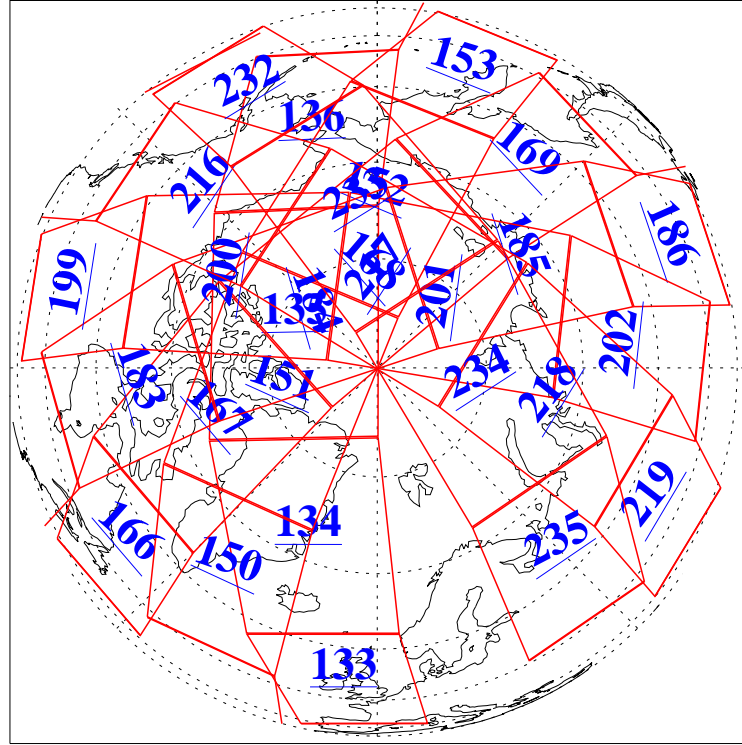

15 Oct 2021
DoY 288
Aqua Day 7104

Ascending Granules

Descending Granules

Legend: AMSU Available, *HSB Available*, AIRS Available

L1B Availability
 AMSU Granules: 240
 HSB Granules: 0
 AIRS Granules: 240

15 Oct 2021
 DoY 288
 Aqua Day 7104

Northern Hemisphere Granules

Southern Hemisphere Granules

Legend: AMSU Available, HSB Available, AIRS Available