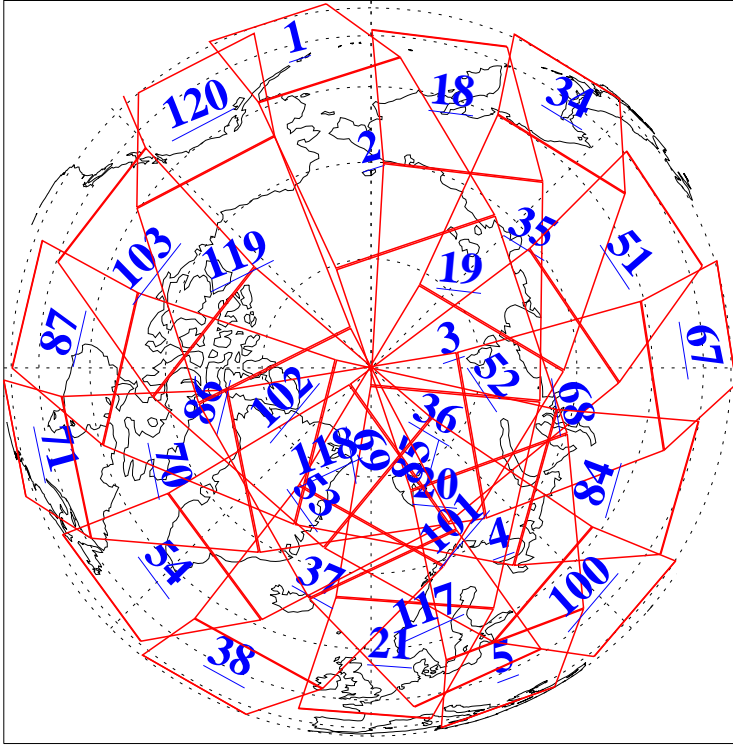

L1B Availability
AMSU Granules: 240
HSB Granules: 0
AIRS Granules: 240

15 Oct 2021
DoY 288
Aqua Day 7104
Granules: 1 to 120

Granules: 121 to 240

Legend: AMSU Available, HSB Available, AIRS Available

L1B Availability
AMSU Granules: 240
HSB Granules: 0
AIRS Granules: 240

15 Oct 2021
DoY 288
Aqua Day 7104

Ascending Granules

Descending Granules

Legend: AMSU Available, *HSB Available*, AIRS Available

L1B Availability
 AMSU Granules: 240
 HSB Granules: 0
 AIRS Granules: 240

15 Oct 2021
 DoY 288
 Aqua Day 7104

Northern Hemisphere Granules

Southern Hemisphere Granules

Legend: AMSU Available, HSB Available, AIRS Available