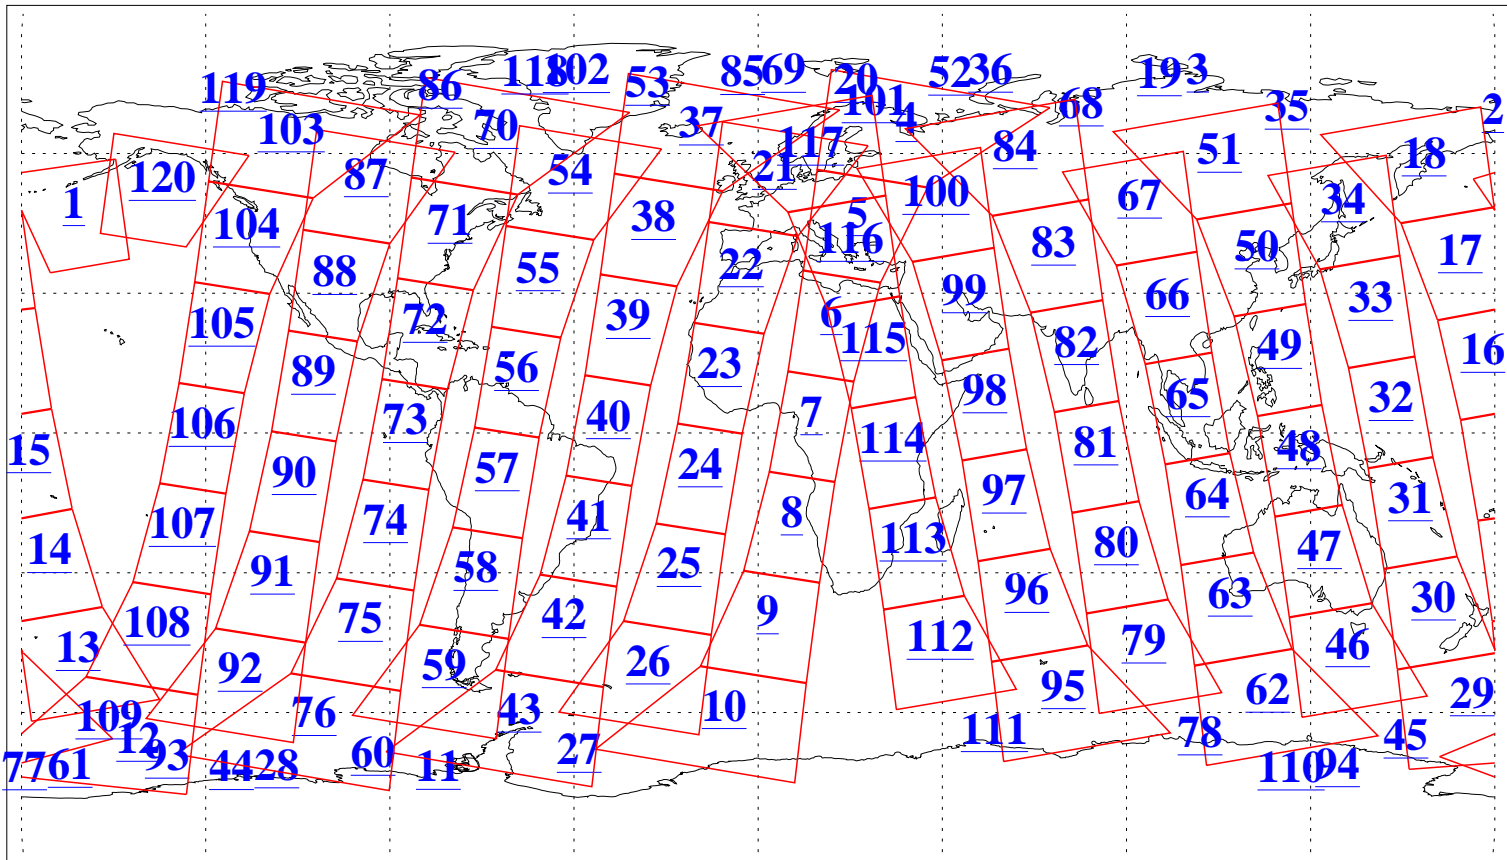

L1B Availability
AMSU Granules: 240
HSB Granules: 0
AIRS Granules: 240

15 Oct 2021
DoY 288
Aqua Day 7104
Granules: 1 to 120

Granules: 121 to 240

Legend: AMSU Available, HSB Available, AIRS Available

L1B Availability
AMSU Granules: 240
HSB Granules: 0
AIRS Granules: 240

15 Oct 2021
DoY 288
Aqua Day 7104

Ascending Granules

Descending Granules

Legend: AMSU Available, *HSB Available*, AIRS Available

L1B Availability
 AMSU Granules: 240
 HSB Granules: 0
 AIRS Granules: 240

15 Oct 2021
 DoY 288
 Aqua Day 7104

Northern Hemisphere Granules

Southern Hemisphere Granules

Legend: AMSU Available, HSB Available, AIRS Available