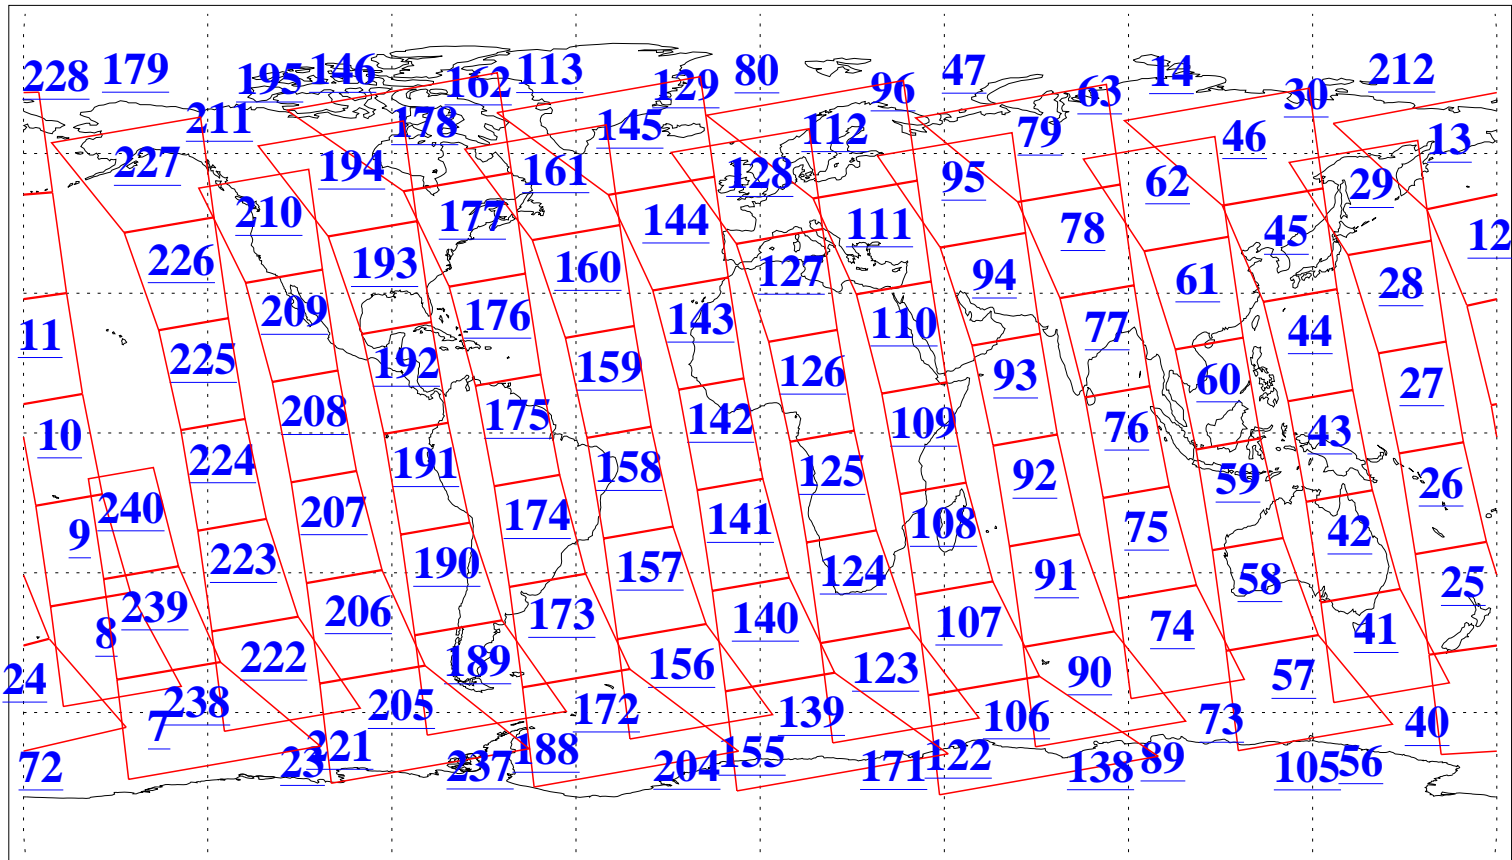

L1B Availability
AMSU Granules: 240
HSB Granules: 0
AIRS Granules: 231

12 Oct 2021
DoY 285
Aqua Day 7101
Granules: 1 to 120

Granules: 121 to 240

Legend: AMSU Available, HSB Available, AIRS Available

L1B Availability
 AMSU Granules: 240
 HSB Granules: 0
 AIRS Granules: 231

12 Oct 2021
 DoY 285
 Aqua Day 7101

Ascending Granules

Descending Granules

Legend: AMSU Available, HSB Available, AIRS Available

L1B Availability
 AMSU Granules: 240
 HSB Granules: 0
 AIRS Granules: 231

12 Oct 2021
 DoY 285
 Aqua Day 7101

Northern Hemisphere Granules

Southern Hemisphere Granules

Legend: AMSU Available, HSB Available, **AIRS Available**