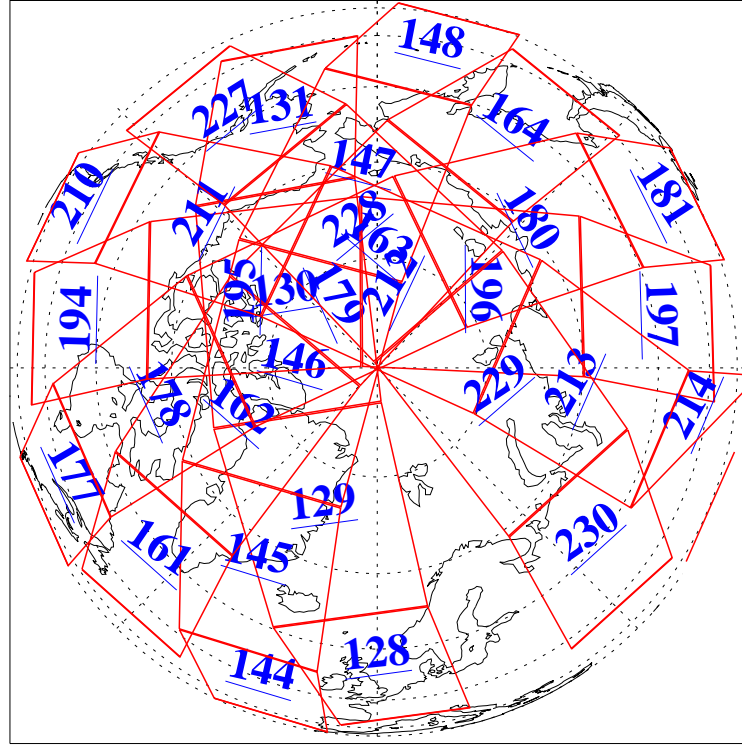

12 Oct 2021
 DoY 285
 Aqua Day 7101

Ascending Granules

Descending Granules

Legend: AMSU Available, HSB Available, AIRS Available

L1B Availability
 AMSU Granules: 240
 HSB Granules: 0
 AIRS Granules: 231

12 Oct 2021
 DoY 285
 Aqua Day 7101

Northern Hemisphere Granules

Southern Hemisphere Granules

Legend: AMSU Available, HSB Available, **AIRS Available**