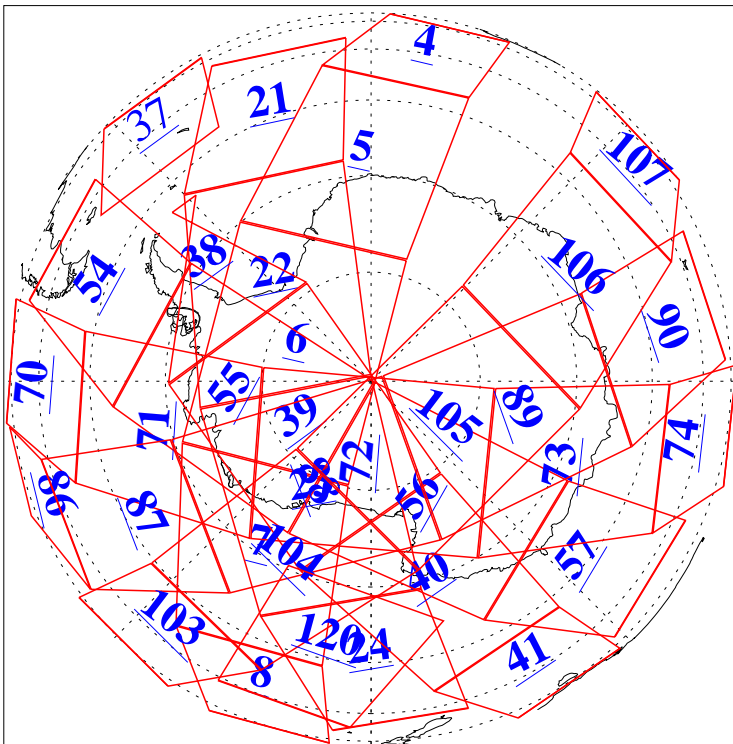

L1B Availability
AMSU Granules: 240
HSB Granules: 0
AIRS Granules: 231

12 Oct 2021
DoY 285
Aqua Day 7101
Granules: 1 to 120

Granules: 121 to 240

Legend: AMSU Available, HSB Available, AIRS Available

L1B Availability
 AMSU Granules: 240
 HSB Granules: 0
 AIRS Granules: 231

12 Oct 2021
 DoY 285
 Aqua Day 7101

Ascending Granules

Descending Granules

Legend: AMSU Available, HSB Available, AIRS Available

L1B Availability
 AMSU Granules: 240
 HSB Granules: 0
 AIRS Granules: 231

12 Oct 2021
 DoY 285
 Aqua Day 7101

Northern Hemisphere Granules

Southern Hemisphere Granules

Legend: AMSU Available, HSB Available, **AIRS Available**