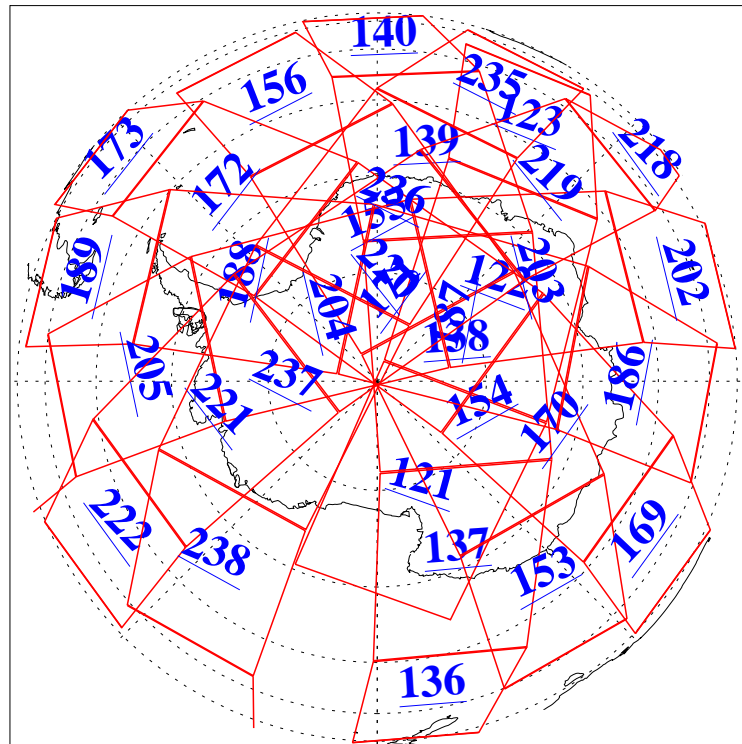

12 Oct 2021
 DoY 285
 Aqua Day 7101

Ascending Granules

Descending Granules

Legend: AMSU Available, HSB Available, AIRS Available

L1B Availability
 AMSU Granules: 240
 HSB Granules: 0
 AIRS Granules: 231

12 Oct 2021
 DoY 285
 Aqua Day 7101

Northern Hemisphere Granules

Southern Hemisphere Granules

Legend: AMSU Available, HSB Available, **AIRS Available**