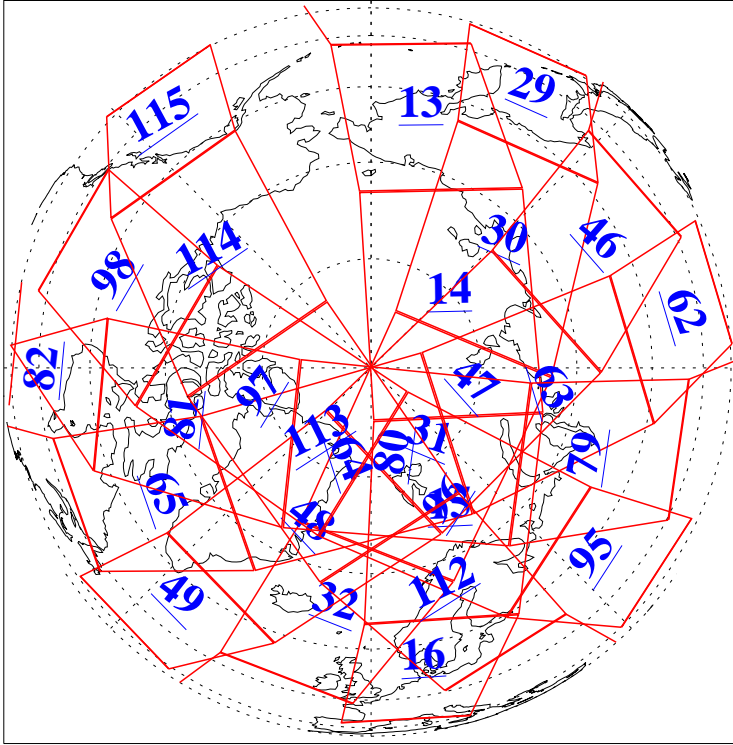

L1B Availability
AMSU Granules: 240
HSB Granules: 0
AIRS Granules: 231

12 Oct 2021
DoY 285
Aqua Day 7101
Granules: 1 to 120

Granules: 121 to 240

Legend: AMSU Available, HSB Available, AIRS Available

L1B Availability
 AMSU Granules: 240
 HSB Granules: 0
 AIRS Granules: 231

12 Oct 2021
 DoY 285
 Aqua Day 7101

Ascending Granules

Descending Granules

Legend: AMSU Available, HSB Available, AIRS Available

L1B Availability
 AMSU Granules: 240
 HSB Granules: 0
 AIRS Granules: 231

12 Oct 2021
 DoY 285
 Aqua Day 7101

Northern Hemisphere Granules

Southern Hemisphere Granules

Legend: AMSU Available, HSB Available, **AIRS Available**