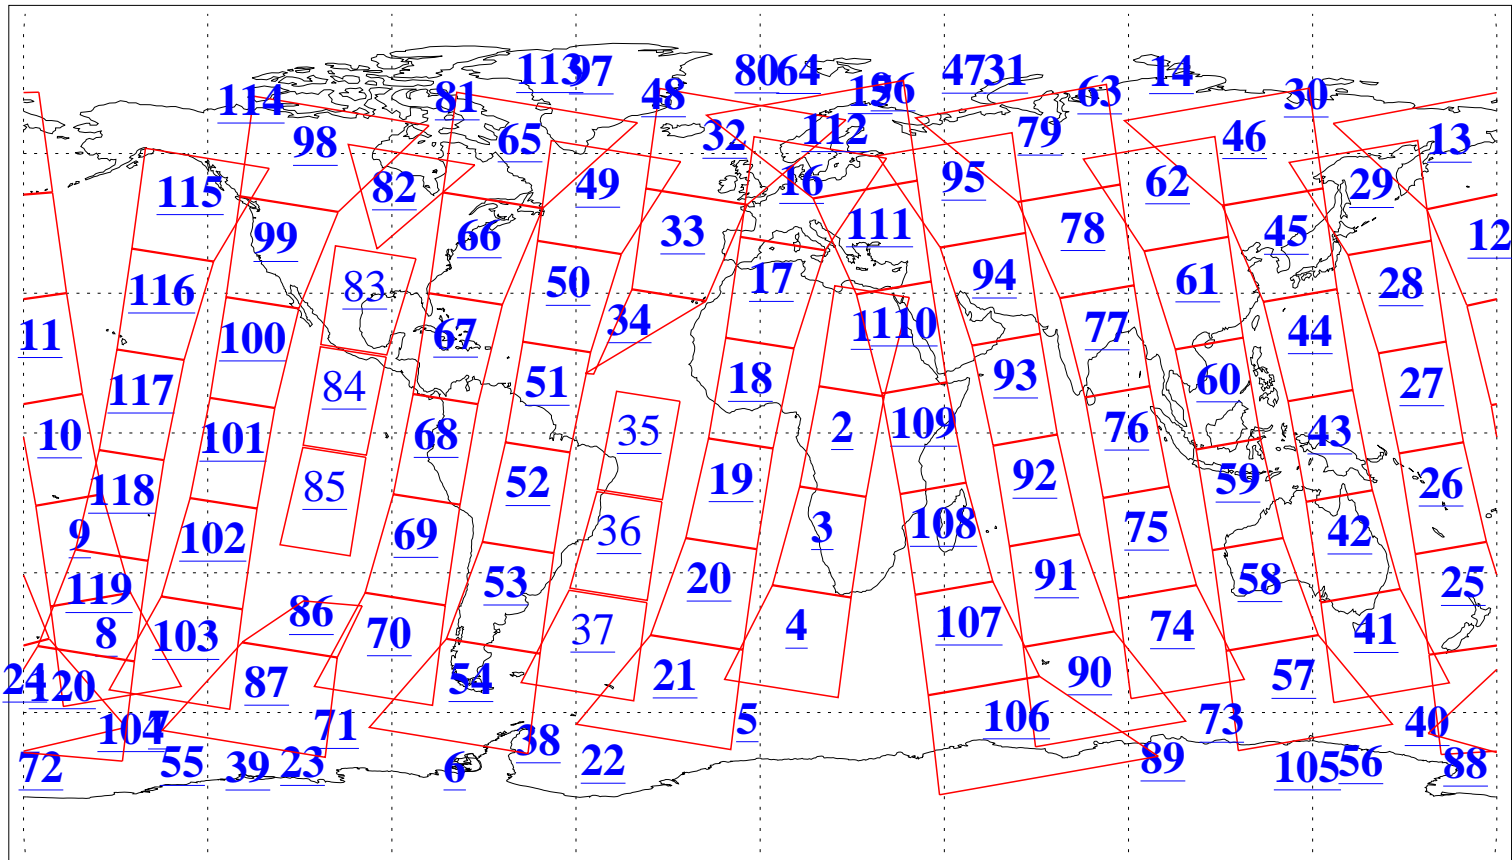

L1B Availability
AMSU Granules: 240
HSB Granules: 0
AIRS Granules: 231

12 Oct 2021
DoY 285
Aqua Day 7101
Granules: 1 to 120

Granules: 121 to 240

Legend: AMSU Available, HSB Available, AIRS Available

L1B Availability
 AMSU Granules: 240
 HSB Granules: 0
 AIRS Granules: 231

12 Oct 2021
 DoY 285
 Aqua Day 7101

Ascending Granules

Descending Granules

Legend: AMSU Available, HSB Available, AIRS Available

L1B Availability
 AMSU Granules: 240
 HSB Granules: 0
 AIRS Granules: 231

12 Oct 2021
 DoY 285
 Aqua Day 7101

Northern Hemisphere Granules

Southern Hemisphere Granules

Legend: AMSU Available, HSB Available, **AIRS Available**