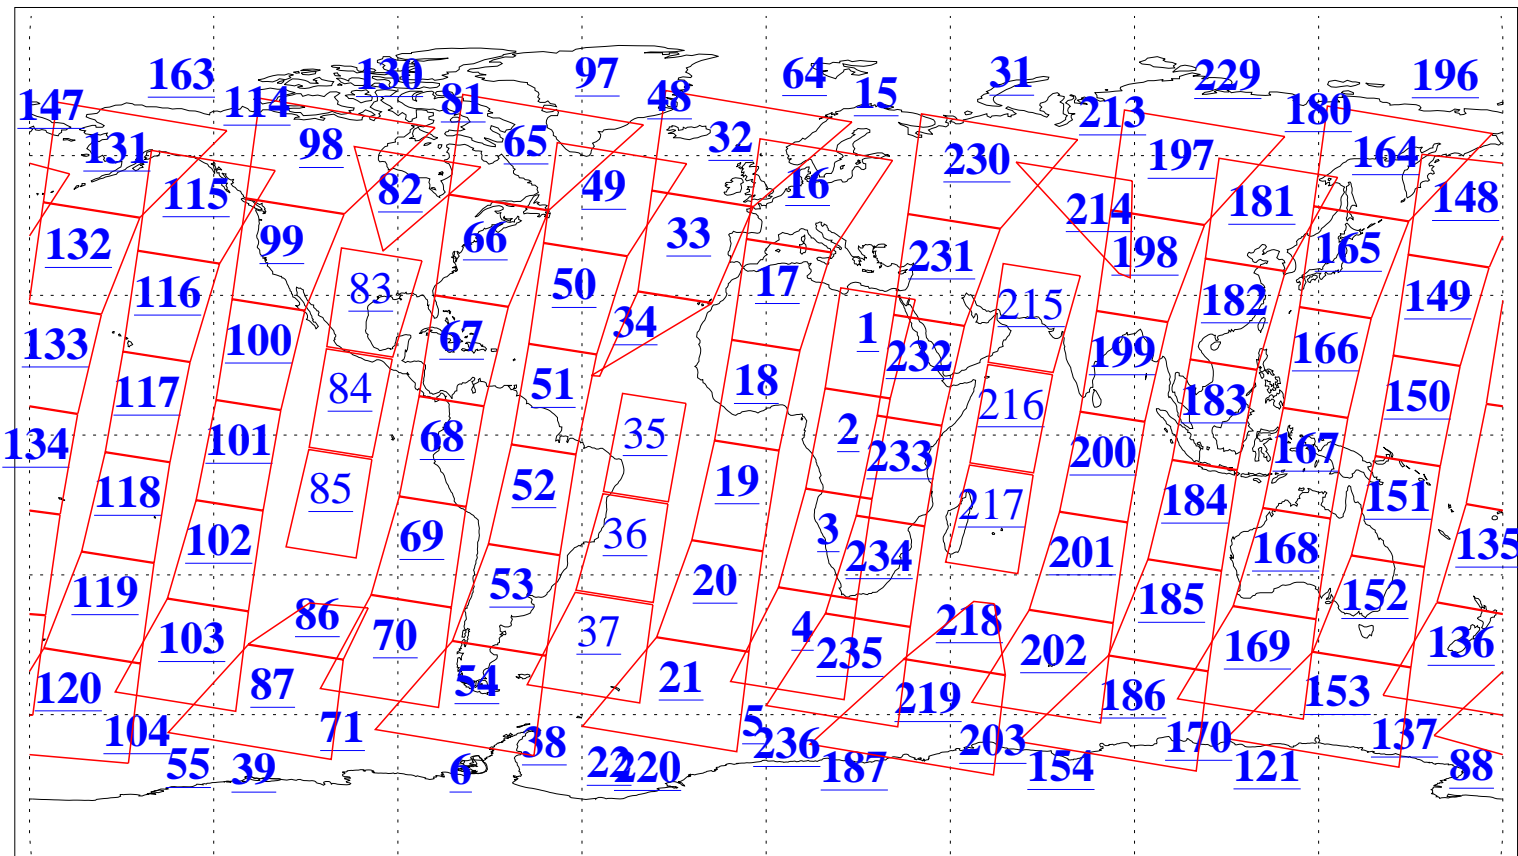

L1B Availability
AMSU Granules: 240
HSB Granules: 0
AIRS Granules: 231

12 Oct 2021
DoY 285
Aqua Day 7101
Granules: 1 to 120

Granules: 121 to 240

Legend: AMSU Available, HSB Available, AIRS Available

L1B Availability
 AMSU Granules: 240
 HSB Granules: 0
 AIRS Granules: 231

12 Oct 2021
 DoY 285
 Aqua Day 7101

Ascending Granules

Descending Granules

Legend: AMSU Available, HSB Available, AIRS Available

L1B Availability
 AMSU Granules: 240
 HSB Granules: 0
 AIRS Granules: 231

12 Oct 2021
 DoY 285
 Aqua Day 7101

Northern Hemisphere Granules

Southern Hemisphere Granules

Legend: AMSU Available, HSB Available, **AIRS Available**