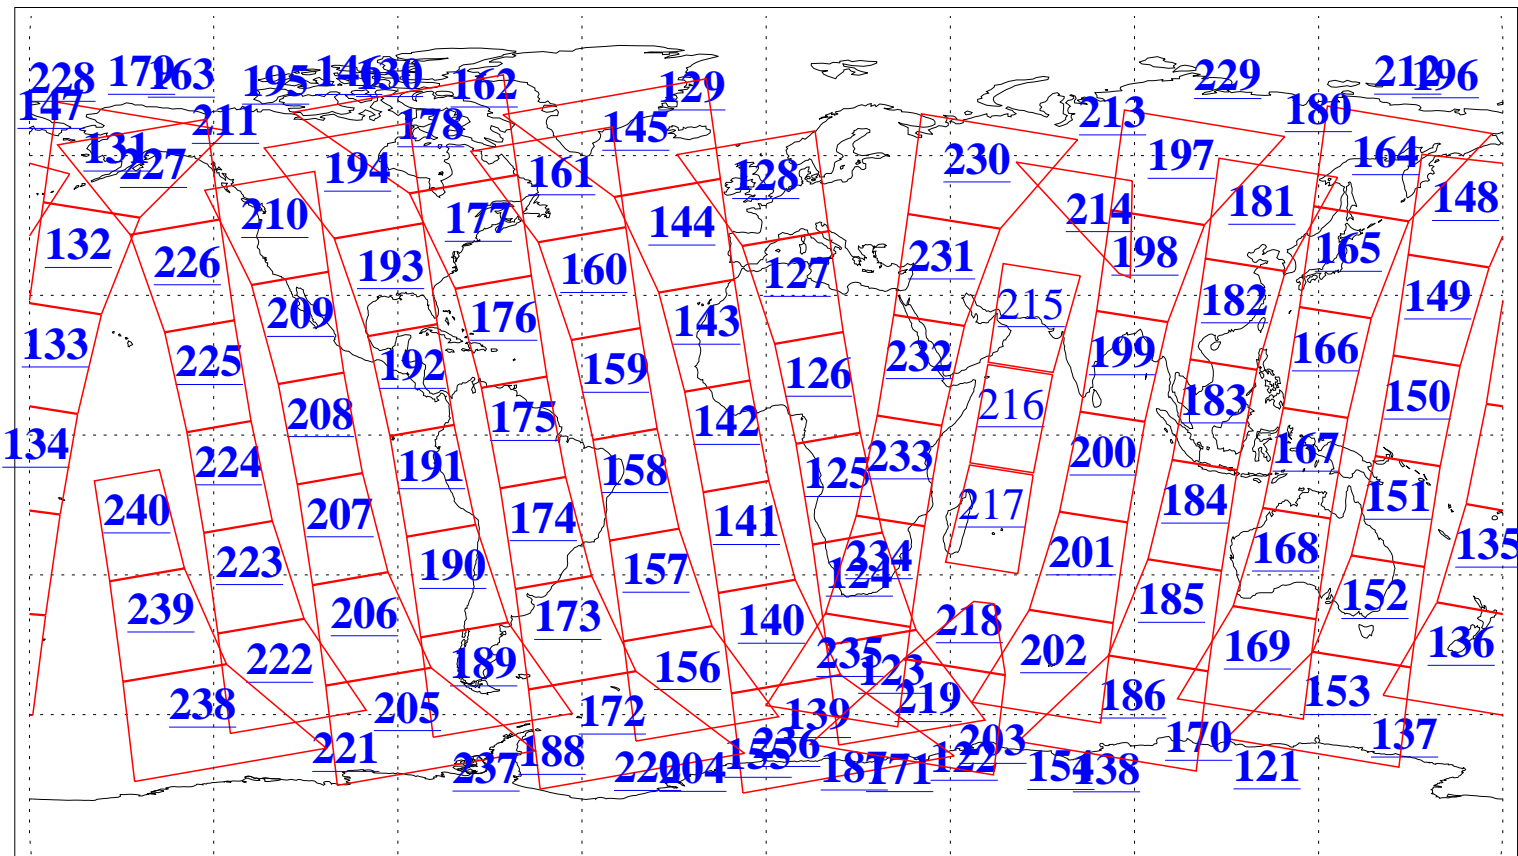

L1B Availability
AMSU Granules: 240
HSB Granules: 0
AIRS Granules: 231

12 Oct 2021
DoY 285
Aqua Day 7101
Granules: 1 to 120

Granules: 121 to 240

Legend: AMSU Available, HSB Available, AIRS Available

L1B Availability
 AMSU Granules: 240
 HSB Granules: 0
 AIRS Granules: 231

12 Oct 2021
 DoY 285
 Aqua Day 7101

Ascending Granules

Descending Granules

Legend: AMSU Available, HSB Available, AIRS Available

L1B Availability
 AMSU Granules: 240
 HSB Granules: 0
 AIRS Granules: 231

12 Oct 2021
 DoY 285
 Aqua Day 7101

Northern Hemisphere Granules

Southern Hemisphere Granules

Legend: AMSU Available, HSB Available, **AIRS Available**