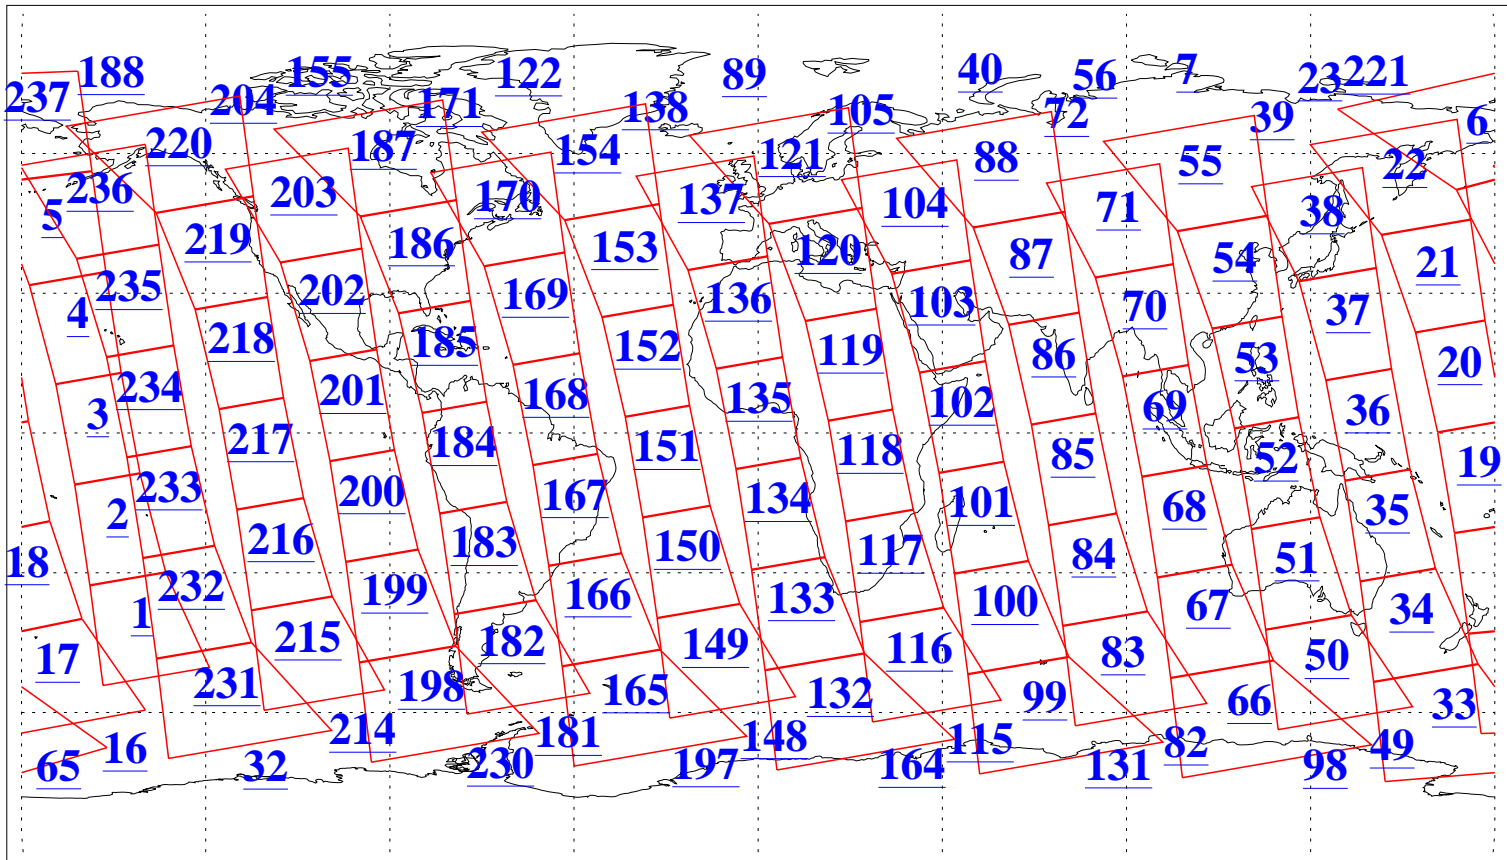

L1B Availability
AMSU Granules: 240
HSB Granules: 0
AIRS Granules: 229

11 Oct 2021
DoY 284
Aqua Day 7100
Granules: 1 to 120

Granules: 121 to 240

Legend: AMSU Available, *HSB Available*, *AIRS Available*

L1B Availability
 AMSU Granules: 240
 HSB Granules: 0
 AIRS Granules: 229

11 Oct 2021
 DoY 284
 Aqua Day 7100

Ascending Granules

Descending Granules

Legend: AMSU Available, HSB Available, AIRS Available

L1B Availability
 AMSU Granules: 240
 HSB Granules: 0
 AIRS Granules: 229

11 Oct 2021
 DoY 284
 Aqua Day 7100

Northern Hemisphere Granules

Southern Hemisphere Granules

Legend: AMSU Available, **HSB Available**, **AIRS Available**