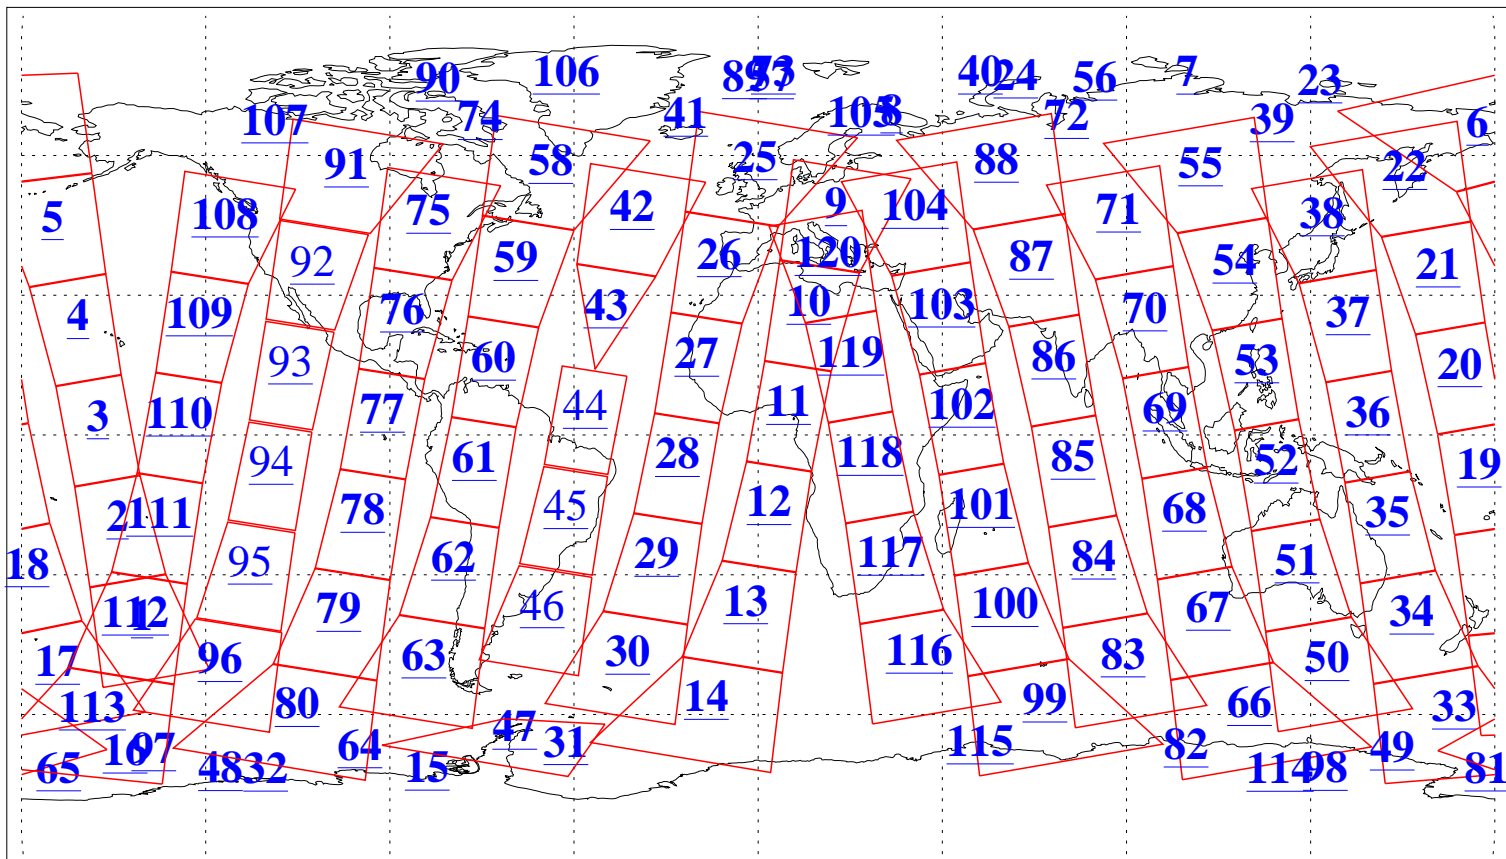

L1B Availability
AMSU Granules: 240
HSB Granules: 0
AIRS Granules: 229

11 Oct 2021
DoY 284
Aqua Day 7100
Granules: 1 to 120

Granules: 121 to 240

Legend: AMSU Available, *HSB Available*, *AIRS Available*

L1B Availability
 AMSU Granules: 240
 HSB Granules: 0
 AIRS Granules: 229

11 Oct 2021
 DoY 284
 Aqua Day 7100

Ascending Granules

Descending Granules

Legend: AMSU Available, HSB Available, AIRS Available

L1B Availability
 AMSU Granules: 240
 HSB Granules: 0
 AIRS Granules: 229

11 Oct 2021
 DoY 284
 Aqua Day 7100

Northern Hemisphere Granules

Southern Hemisphere Granules

Legend: AMSU Available, **HSB Available**, **AIRS Available**