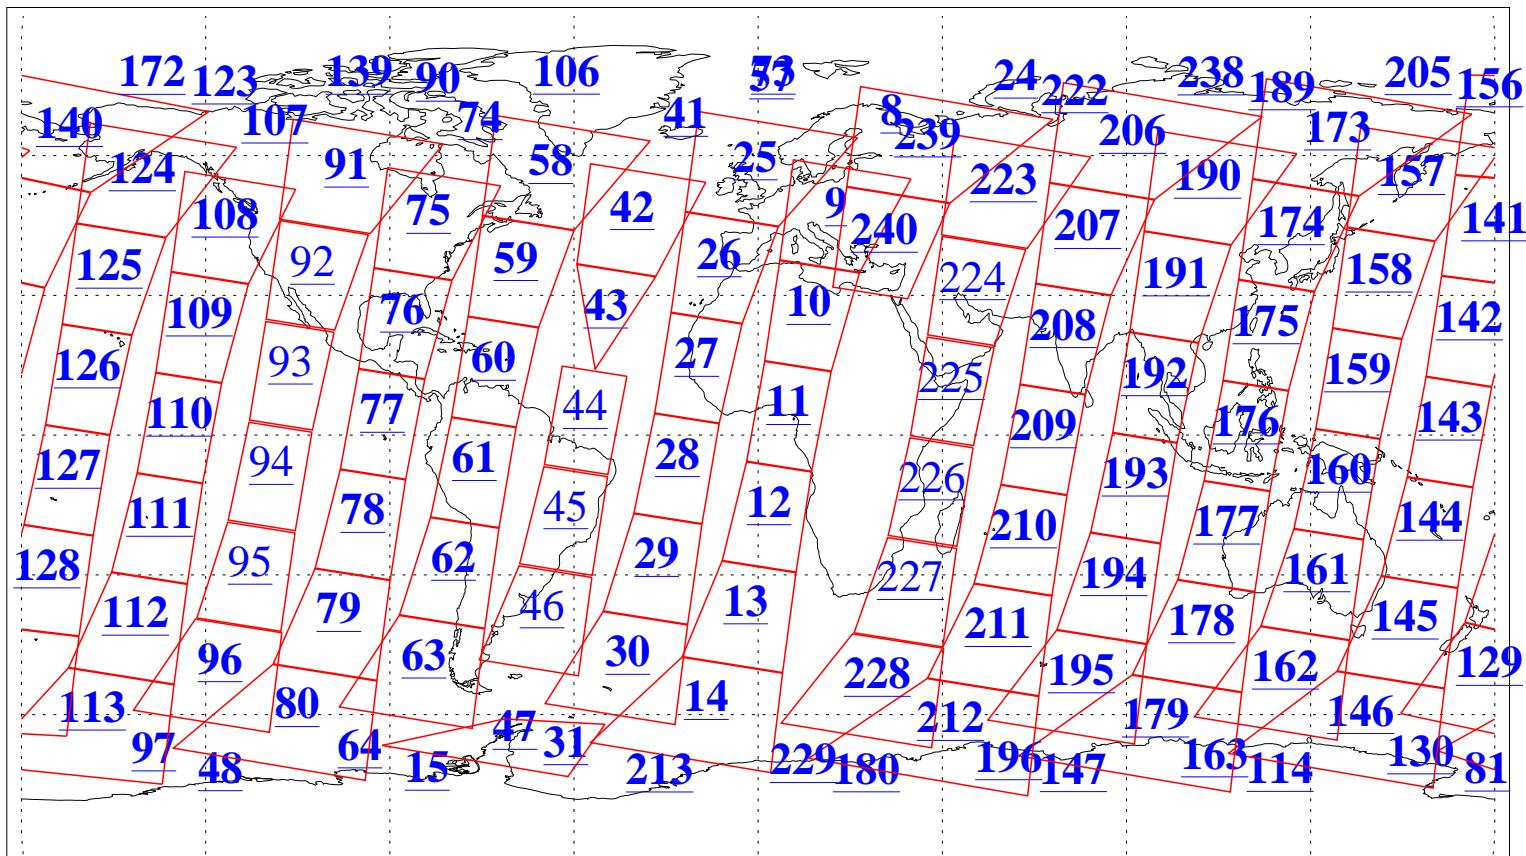

L1B Availability
AMSU Granules: 240
HSB Granules: 0
AIRS Granules: 229

11 Oct 2021
DoY 284
Aqua Day 7100
Granules: 1 to 120

Granules: 121 to 240

Legend: AMSU Available, *HSB Available*, *AIRS Available*

L1B Availability
 AMSU Granules: 240
 HSB Granules: 0
 AIRS Granules: 229

11 Oct 2021
 DoY 284
 Aqua Day 7100

Ascending Granules

Descending Granules

Legend: AMSU Available, HSB Available, AIRS Available

L1B Availability
 AMSU Granules: 240
 HSB Granules: 0
 AIRS Granules: 229

11 Oct 2021
 DoY 284
 Aqua Day 7100

Northern Hemisphere Granules

Southern Hemisphere Granules

Legend: AMSU Available, **HSB Available**, **AIRS Available**