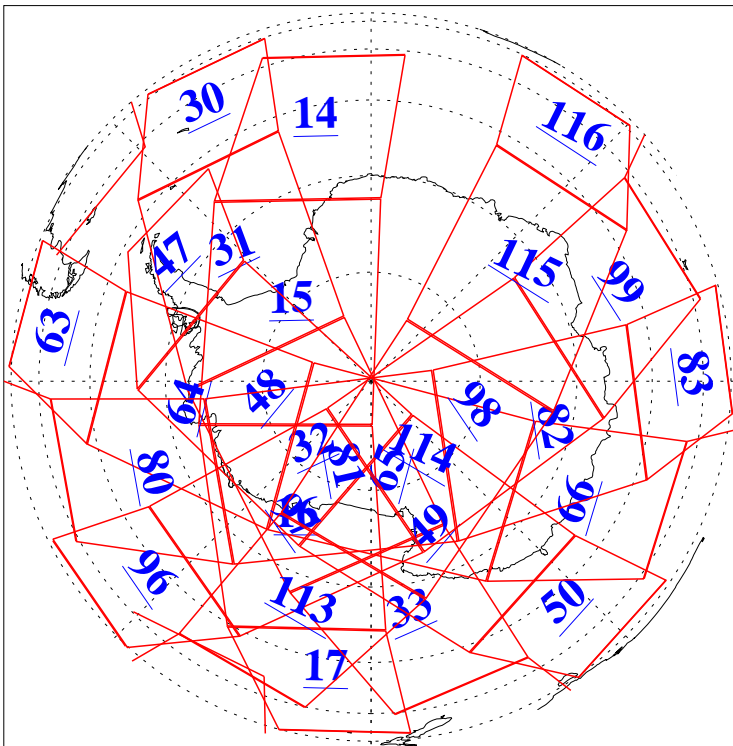

L1B Availability
AMSU Granules: 240
HSB Granules: 0
AIRS Granules: 229

11 Oct 2021
DoY 284
Aqua Day 7100
Granules: 1 to 120

Granules: 121 to 240

Legend: AMSU Available, *HSB Available*, *AIRS Available*

L1B Availability
 AMSU Granules: 240
 HSB Granules: 0
 AIRS Granules: 229

11 Oct 2021
 DoY 284
 Aqua Day 7100

Ascending Granules

Descending Granules

Legend: AMSU Available, HSB Available, AIRS Available

L1B Availability
 AMSU Granules: 240
 HSB Granules: 0
 AIRS Granules: 229

11 Oct 2021
 DoY 284
 Aqua Day 7100

Northern Hemisphere Granules

Southern Hemisphere Granules

Legend: AMSU Available, **HSB Available**, **AIRS Available**