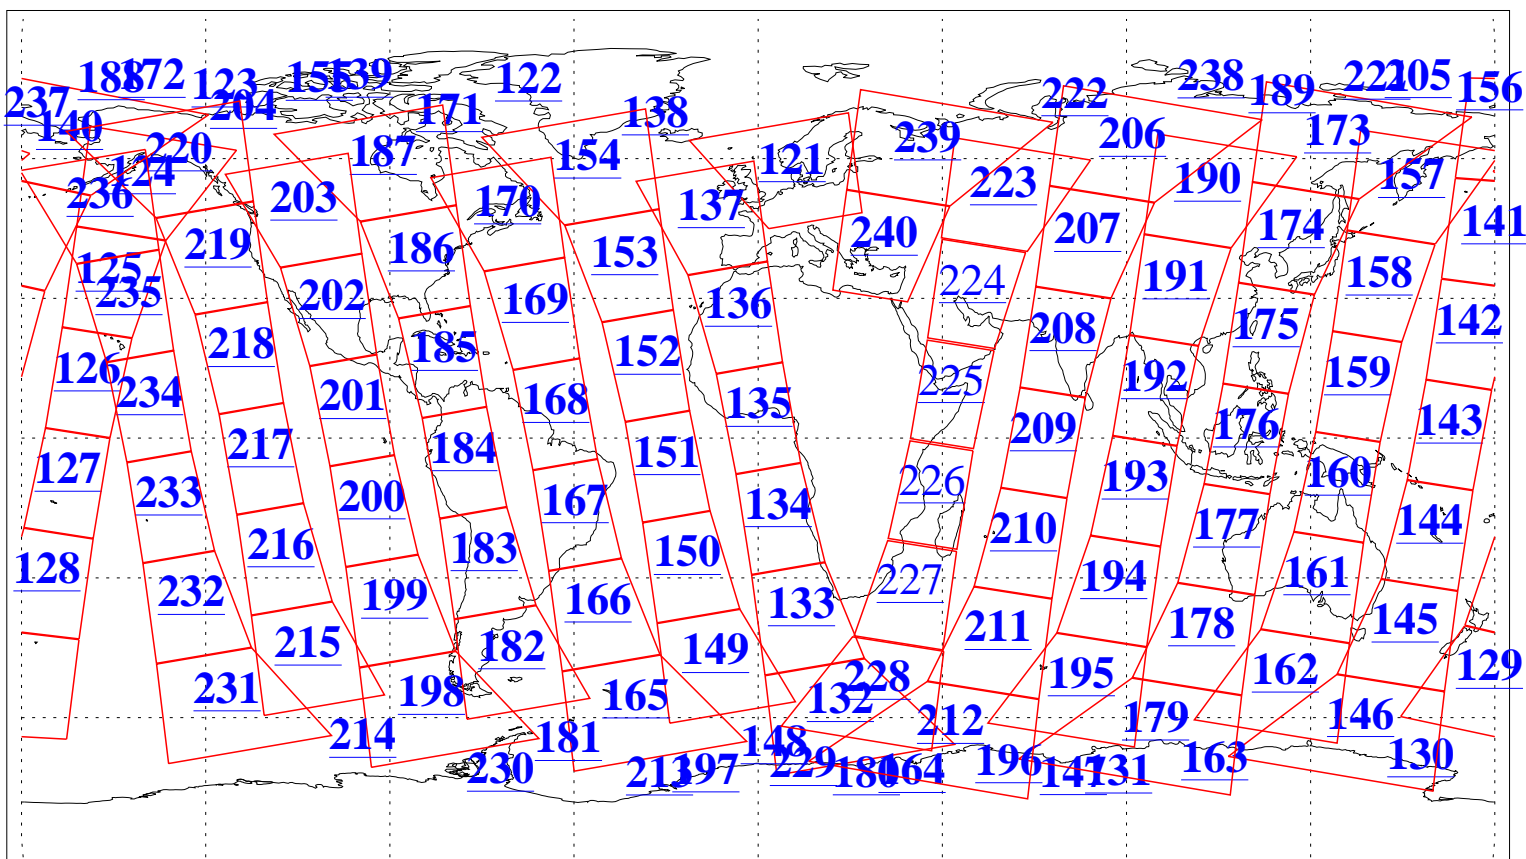

L1B Availability
AMSU Granules: 240
HSB Granules: 0
AIRS Granules: 229

11 Oct 2021
DoY 284
Aqua Day 7100
Granules: 1 to 120

Granules: 121 to 240

Legend: AMSU Available, *HSB Available*, *AIRS Available*

L1B Availability
 AMSU Granules: 240
 HSB Granules: 0
 AIRS Granules: 229

11 Oct 2021
 DoY 284
 Aqua Day 7100

Ascending Granules

Descending Granules

Legend: AMSU Available, HSB Available, AIRS Available

L1B Availability
 AMSU Granules: 240
 HSB Granules: 0
 AIRS Granules: 229

11 Oct 2021
 DoY 284
 Aqua Day 7100

Northern Hemisphere Granules

Southern Hemisphere Granules

Legend: AMSU Available, **HSB Available**, **AIRS Available**