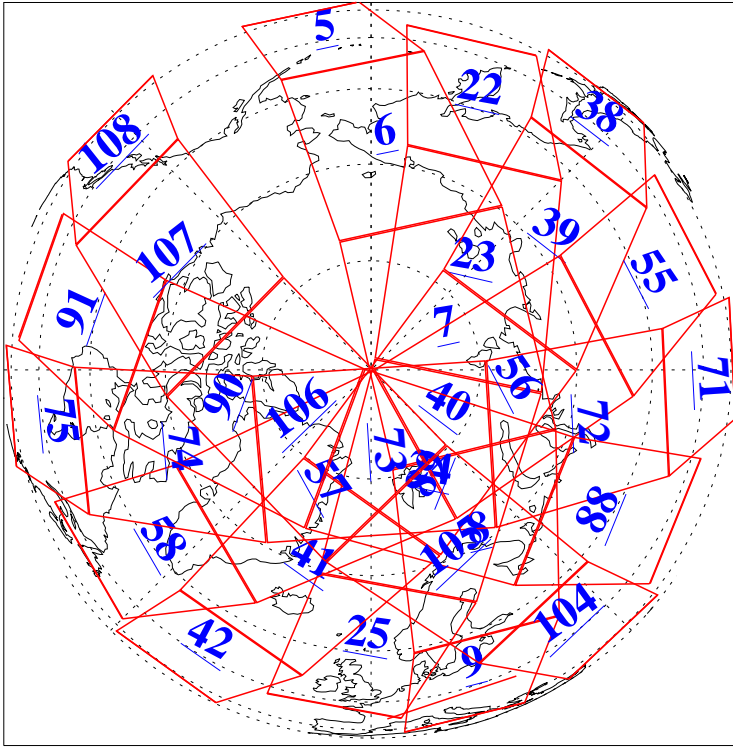

L1B Availability
AMSU Granules: 240
HSB Granules: 0
AIRS Granules: 229

11 Oct 2021
DoY 284
Aqua Day 7100
Granules: 1 to 120

Granules: 121 to 240

Legend: AMSU Available, *HSB Available*, *AIRS Available*

L1B Availability
 AMSU Granules: 240
 HSB Granules: 0
 AIRS Granules: 229

11 Oct 2021
 DoY 284
 Aqua Day 7100

Ascending Granules

Descending Granules

Legend: AMSU Available, HSB Available, AIRS Available

L1B Availability
 AMSU Granules: 240
 HSB Granules: 0
 AIRS Granules: 229

11 Oct 2021
 DoY 284
 Aqua Day 7100

Northern Hemisphere Granules

Southern Hemisphere Granules

Legend: AMSU Available, **HSB Available**, **AIRS Available**