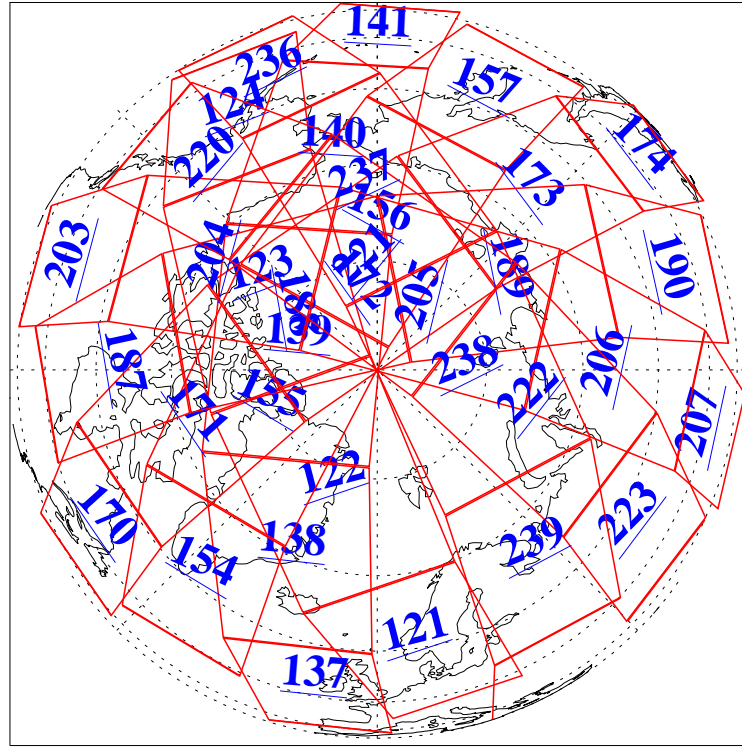

11 Oct 2021
 DoY 284
 Aqua Day 7100

Ascending Granules

Descending Granules

Legend: AMSU Available, HSB Available, AIRS Available

L1B Availability
 AMSU Granules: 240
 HSB Granules: 0
 AIRS Granules: 229

11 Oct 2021
 DoY 284
 Aqua Day 7100

Northern Hemisphere Granules

Southern Hemisphere Granules

Legend: AMSU Available, **HSB Available**, **AIRS Available**