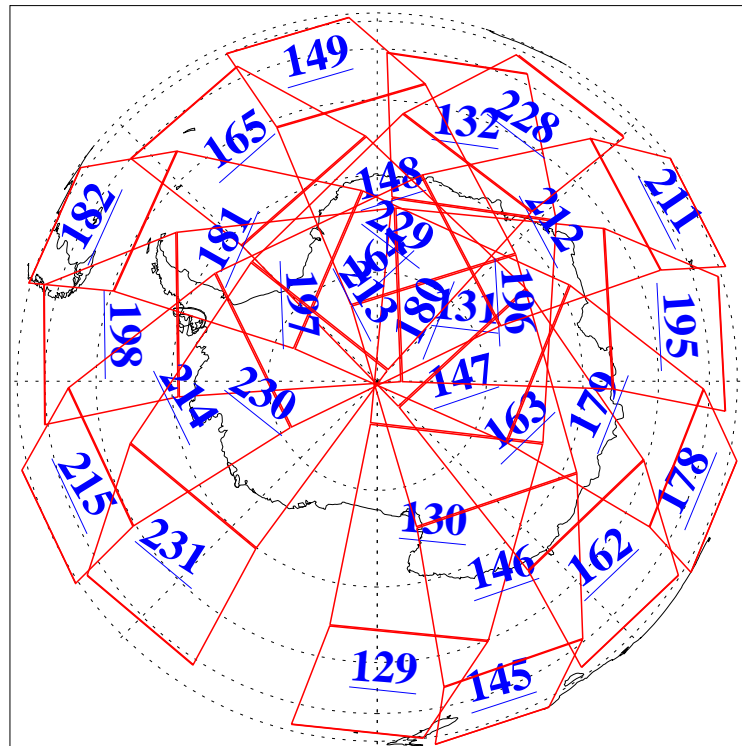

11 Oct 2021
 DoY 284
 Aqua Day 7100

Ascending Granules

Descending Granules

Legend: AMSU Available, HSB Available, AIRS Available

L1B Availability
 AMSU Granules: 240
 HSB Granules: 0
 AIRS Granules: 229

11 Oct 2021
 DoY 284
 Aqua Day 7100

Northern Hemisphere Granules

Southern Hemisphere Granules

Legend: AMSU Available, **HSB Available**, **AIRS Available**