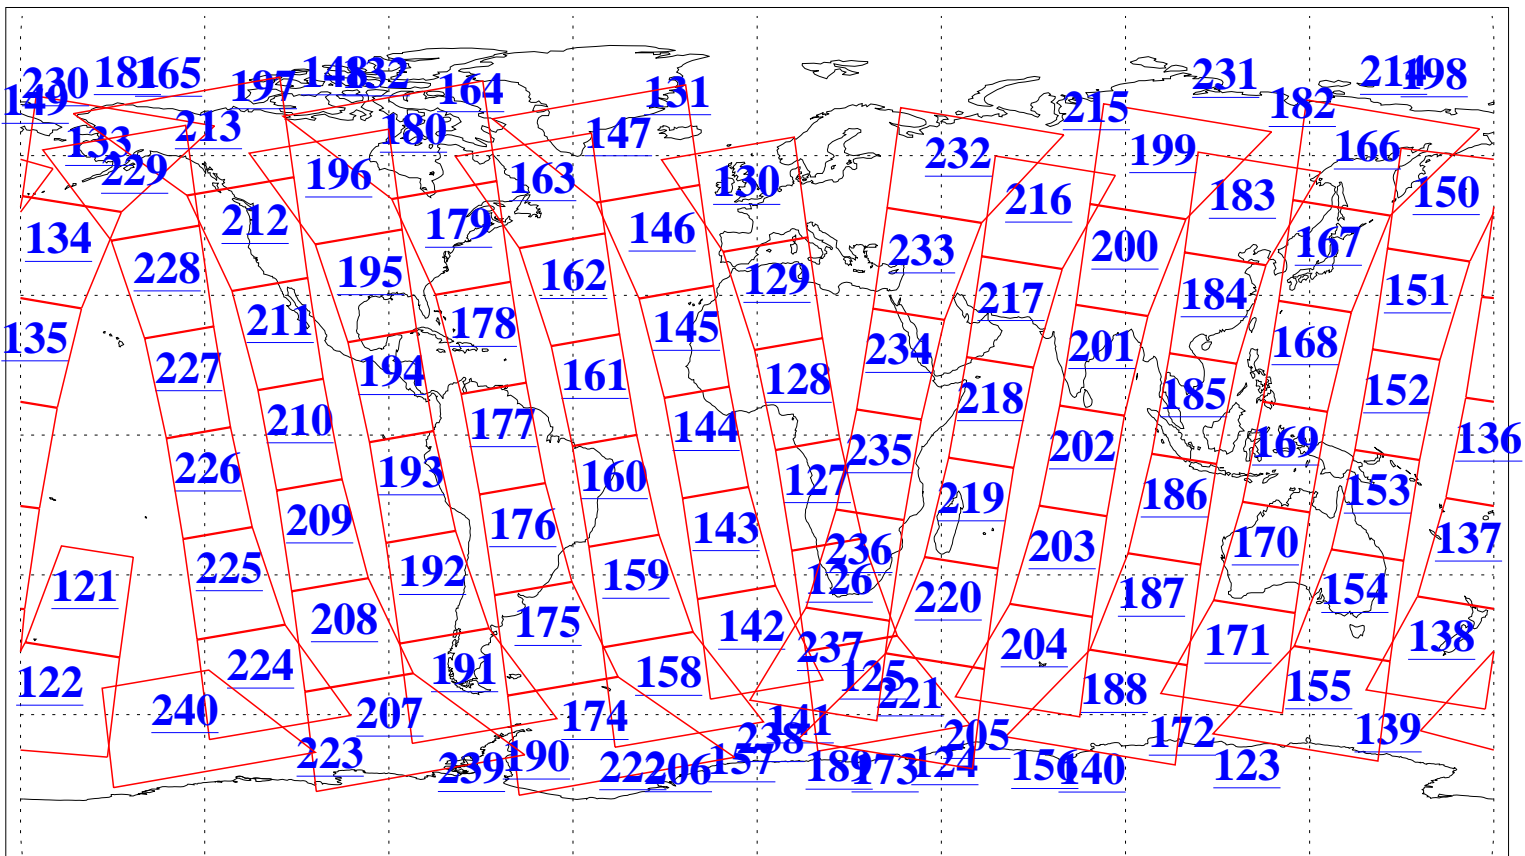

L1B Availability
 AMSU Granules: 240
 HSB Granules: 0
 AIRS Granules: 240

10 Oct 2021
 DoY 283
 Aqua Day 7099
 Granules: 1 to 120

Granules: 121 to 240

Legend: AMSU Available, *HSB Available*, *AIRS Available*

L1B Availability
AMSU Granules: 240
HSB Granules: 0
AIRS Granules: 240

10 Oct 2021
DoY 283
Aqua Day 7099

Ascending Granules

Descending Granules

Legend: AMSU Available, *HSB Available*, *AIRS Available*

L1B Availability
 AMSU Granules: 240
 HSB Granules: 0
 AIRS Granules: 240

10 Oct 2021
 DoY 283
 Aqua Day 7099

Northern Hemisphere Granules

Southern Hemisphere Granules

Legend: AMSU Available, HSB Available, **AIRS Available**