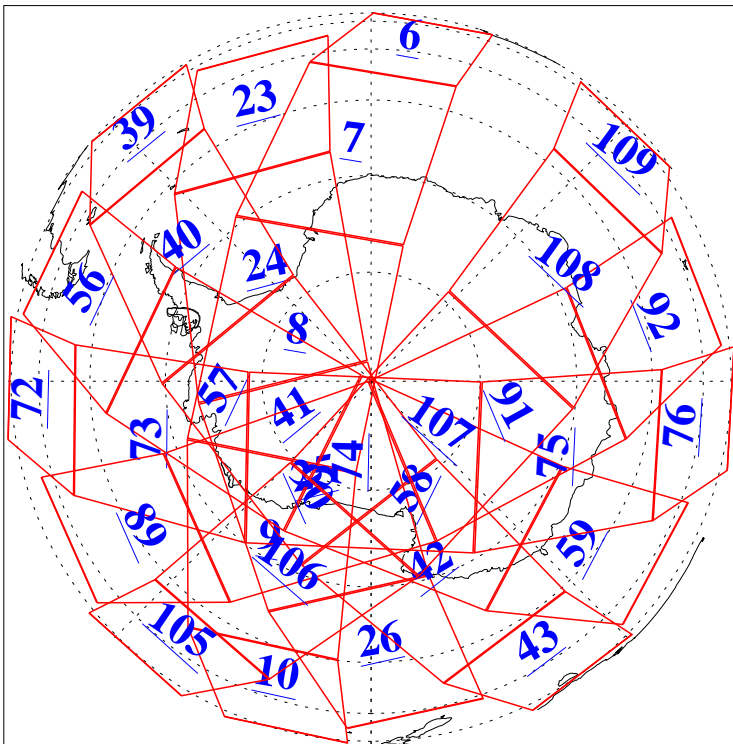

L1B Availability
 AMSU Granules: 240
 HSB Granules: 0
 AIRS Granules: 240

10 Oct 2021
 DoY 283
 Aqua Day 7099
 Granules: 1 to 120

Granules: 121 to 240

Legend: AMSU Available, *HSB Available*, *AIRS Available*

L1B Availability
AMSU Granules: 240
HSB Granules: 0
AIRS Granules: 240

10 Oct 2021
DoY 283
Aqua Day 7099

Ascending Granules

Descending Granules

Legend: AMSU Available, *HSB Available*, *AIRS Available*

L1B Availability
 AMSU Granules: 240
 HSB Granules: 0
 AIRS Granules: 240

10 Oct 2021
 DoY 283
 Aqua Day 7099

Northern Hemisphere Granules

Southern Hemisphere Granules

Legend: AMSU Available, HSB Available, **AIRS Available**