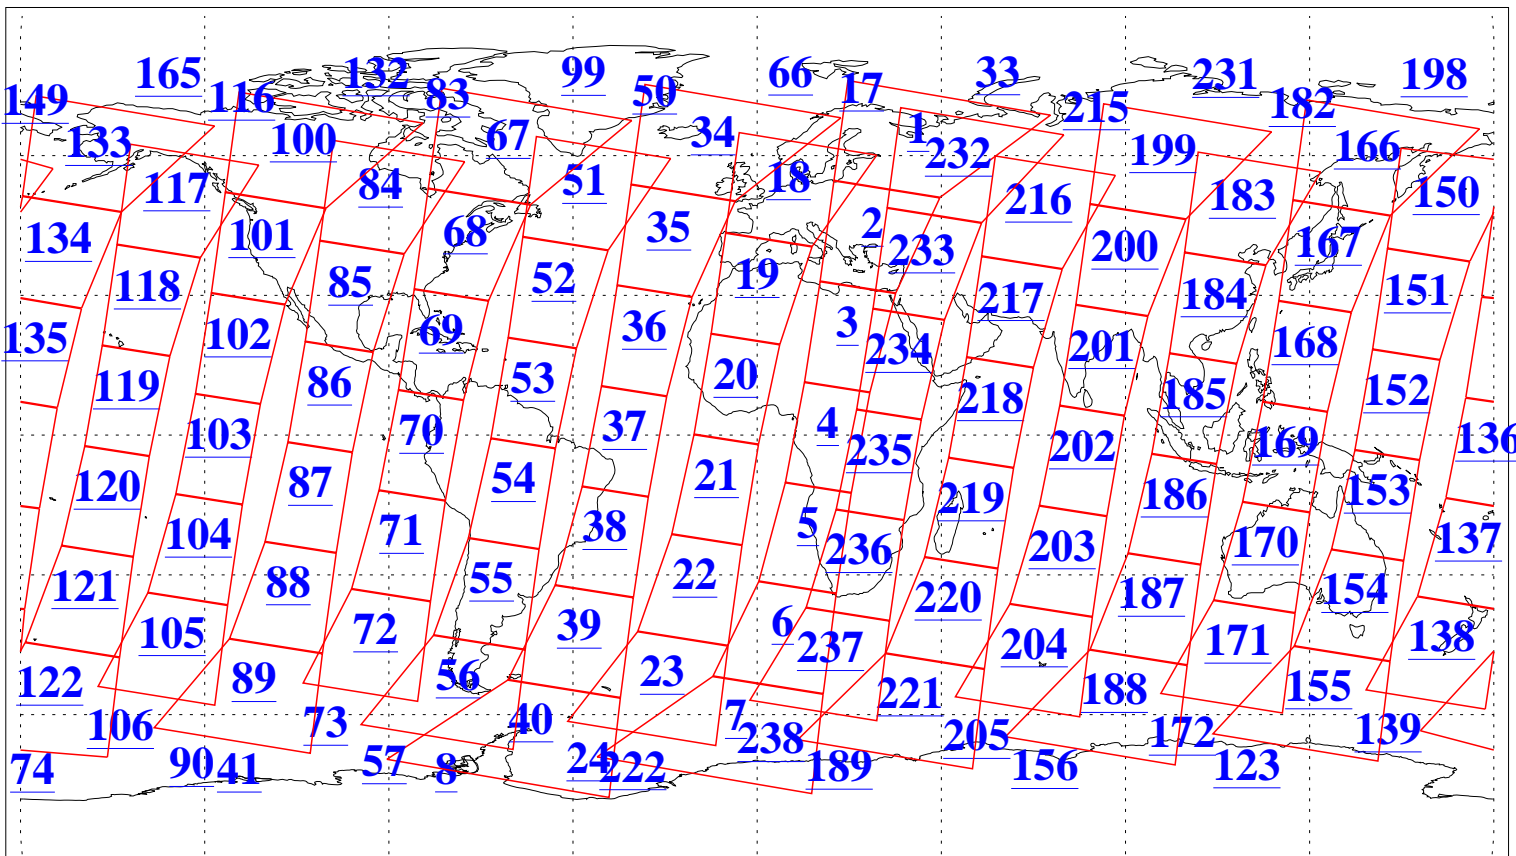

L1B Availability
 AMSU Granules: 240
 HSB Granules: 0
 AIRS Granules: 240

10 Oct 2021
 DoY 283
 Aqua Day 7099
 Granules: 1 to 120

Granules: 121 to 240

Legend: AMSU Available, *HSB Available*, *AIRS Available*

L1B Availability
AMSU Granules: 240
HSB Granules: 0
AIRS Granules: 240

10 Oct 2021
DoY 283
Aqua Day 7099

Ascending Granules

Descending Granules

Legend: AMSU Available, *HSB Available*, *AIRS Available*

L1B Availability
 AMSU Granules: 240
 HSB Granules: 0
 AIRS Granules: 240

10 Oct 2021
 DoY 283
 Aqua Day 7099

Northern Hemisphere Granules

Southern Hemisphere Granules

Legend: AMSU Available, HSB Available, **AIRS Available**