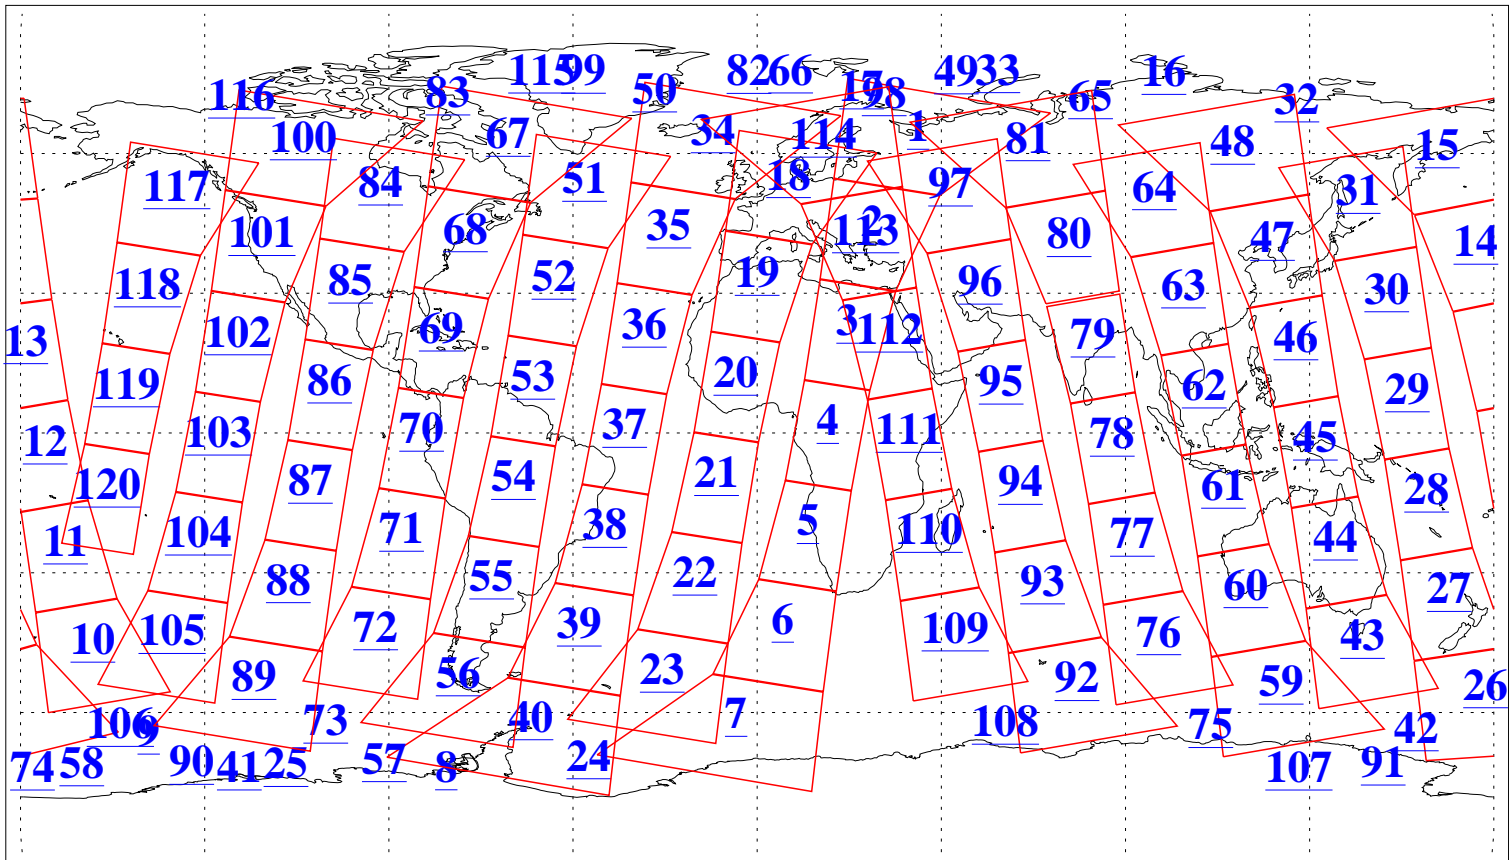

L1B Availability
 AMSU Granules: 240
 HSB Granules: 0
 AIRS Granules: 240

10 Oct 2021
 DoY 283
 Aqua Day 7099
 Granules: 1 to 120

Granules: 121 to 240

Legend: AMSU Available, *HSB Available*, *AIRS Available*

L1B Availability
AMSU Granules: 240
HSB Granules: 0
AIRS Granules: 240

10 Oct 2021
DoY 283
Aqua Day 7099

Ascending Granules

Descending Granules

Legend: AMSU Available, *HSB Available*, *AIRS Available*

L1B Availability
 AMSU Granules: 240
 HSB Granules: 0
 AIRS Granules: 240

10 Oct 2021
 DoY 283
 Aqua Day 7099

Northern Hemisphere Granules

Southern Hemisphere Granules

Legend: AMSU Available, HSB Available, **AIRS Available**