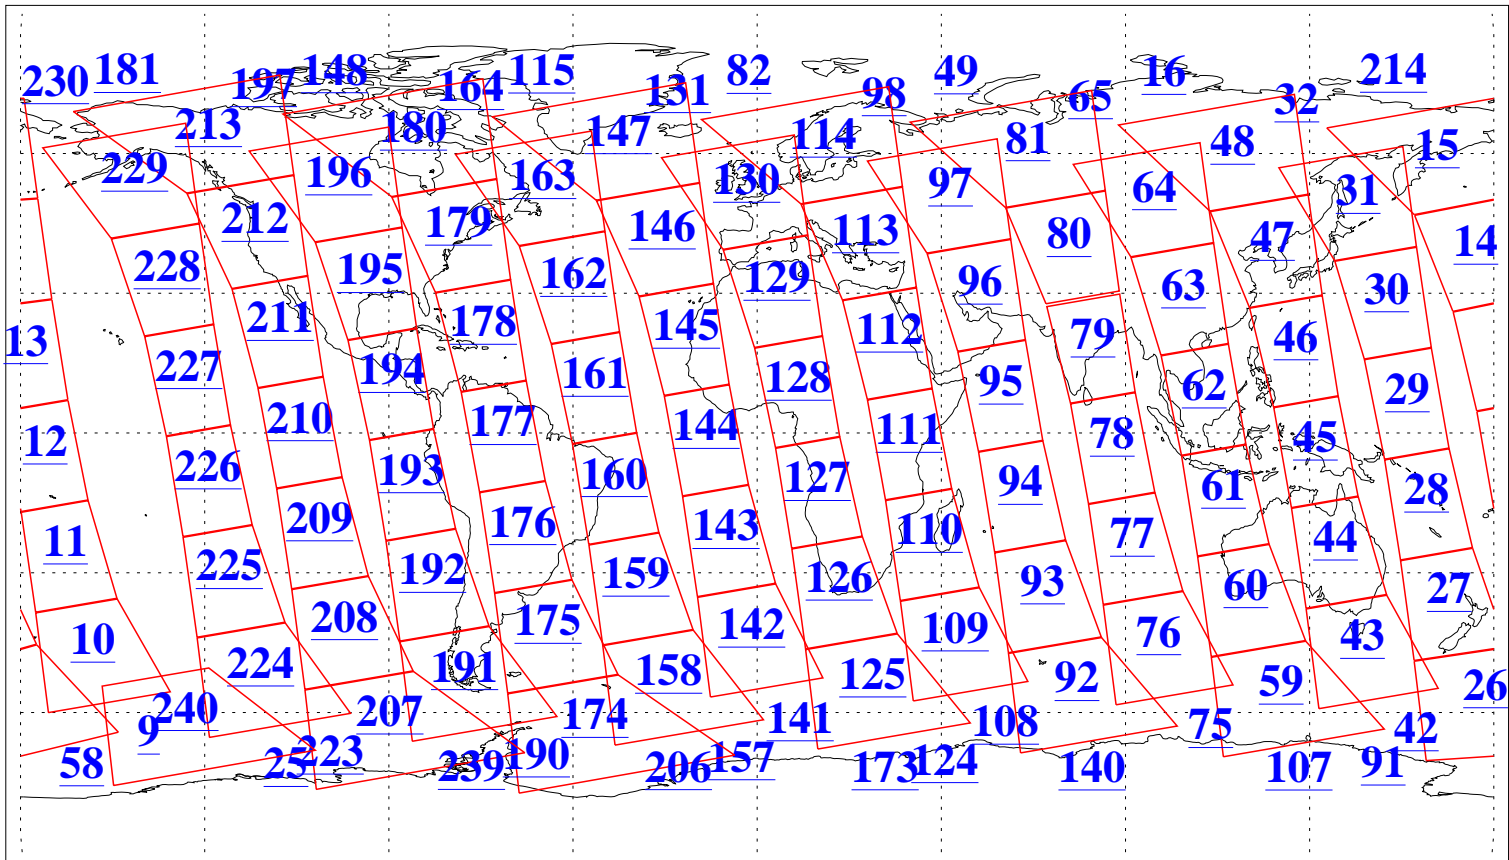

L1B Availability
 AMSU Granules: 240
 HSB Granules: 0
 AIRS Granules: 240

10 Oct 2021
 DoY 283
 Aqua Day 7099
 Granules: 1 to 120

Granules: 121 to 240

Legend: AMSU Available, *HSB Available*, *AIRS Available*

L1B Availability
AMSU Granules: 240
HSB Granules: 0
AIRS Granules: 240

10 Oct 2021
DoY 283
Aqua Day 7099

Ascending Granules

Descending Granules

Legend: AMSU Available, *HSB Available*, *AIRS Available*

L1B Availability
 AMSU Granules: 240
 HSB Granules: 0
 AIRS Granules: 240

10 Oct 2021
 DoY 283
 Aqua Day 7099

Northern Hemisphere Granules

Southern Hemisphere Granules

Legend: AMSU Available, HSB Available, **AIRS Available**