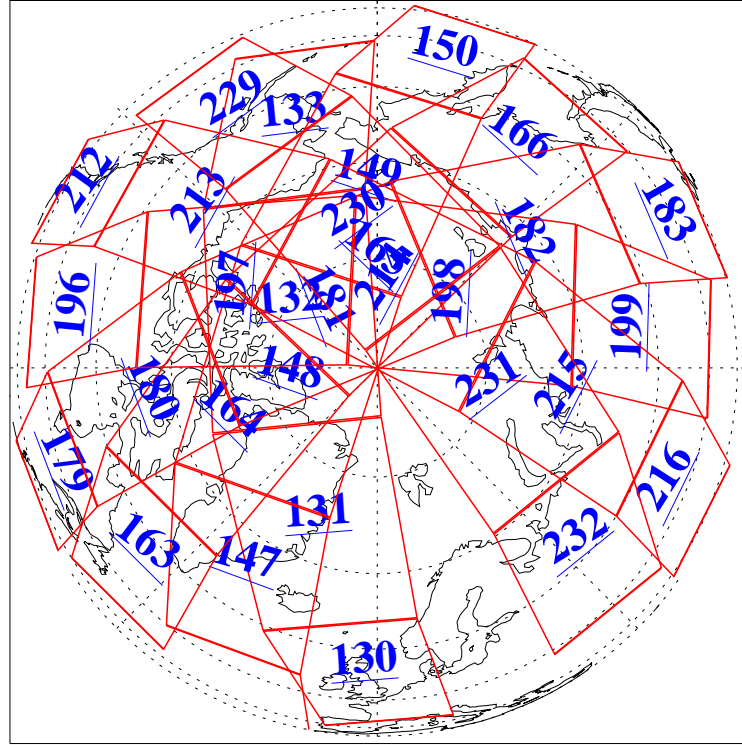

L1B Availability
AMSU Granules: 240
HSB Granules: 0
AIRS Granules: 240

10 Oct 2021
DoY 283
Aqua Day 7099

Northern Hemisphere Granules

Southern Hemisphere Granules