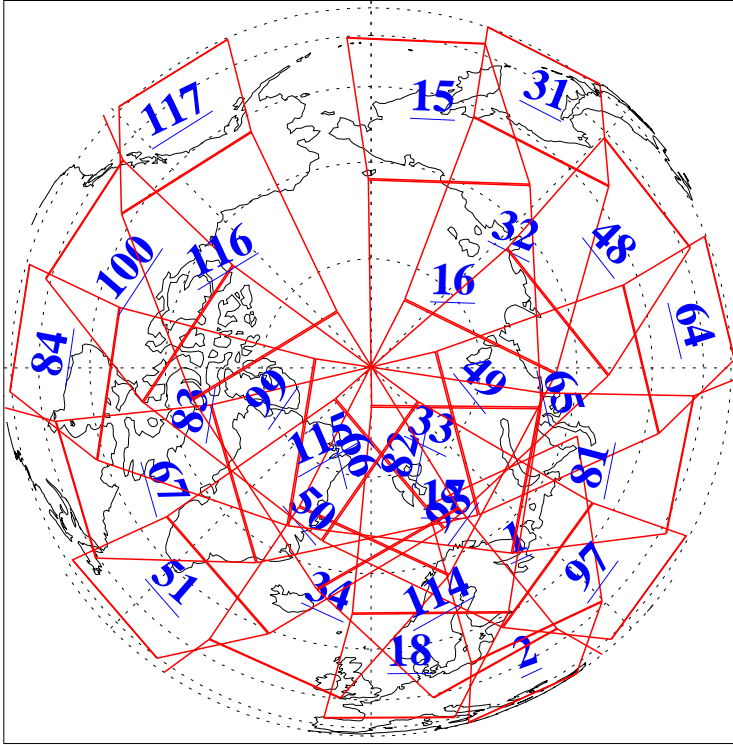

L1B Availability
 AMSU Granules: 240
 HSB Granules: 0
 AIRS Granules: 240

10 Oct 2021
 DoY 283
 Aqua Day 7099
 Granules: 1 to 120

Granules: 121 to 240

Legend: AMSU Available, *HSB Available*, *AIRS Available*

L1B Availability
AMSU Granules: 240
HSB Granules: 0
AIRS Granules: 240

10 Oct 2021
DoY 283
Aqua Day 7099

Ascending Granules

Descending Granules

Legend: AMSU Available, *HSB Available*, *AIRS Available*

L1B Availability
 AMSU Granules: 240
 HSB Granules: 0
 AIRS Granules: 240

10 Oct 2021
 DoY 283
 Aqua Day 7099

Northern Hemisphere Granules

Southern Hemisphere Granules

Legend: AMSU Available, HSB Available, **AIRS Available**