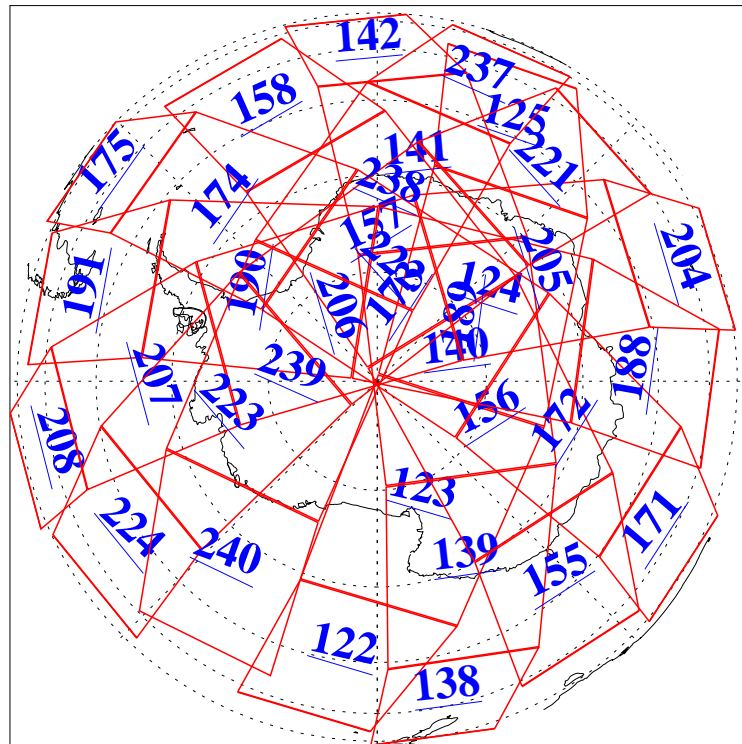

L1B Availability
 AMSU Granules: 240
 HSB Granules: 0
 AIRS Granules: 240

10 Oct 2021
 DoY 283
 Aqua Day 7099
 Granules: 1 to 120

Granules: 121 to 240

Legend: AMSU Available, *HSB Available*, *AIRS Available*

L1B Availability
AMSU Granules: 240
HSB Granules: 0
AIRS Granules: 240

10 Oct 2021
DoY 283
Aqua Day 7099

Ascending Granules

Descending Granules

Legend: AMSU Available, *HSB Available*, *AIRS Available*

L1B Availability
 AMSU Granules: 240
 HSB Granules: 0
 AIRS Granules: 240

10 Oct 2021
 DoY 283
 Aqua Day 7099

Northern Hemisphere Granules

Southern Hemisphere Granules

Legend: AMSU Available, HSB Available, **AIRS Available**